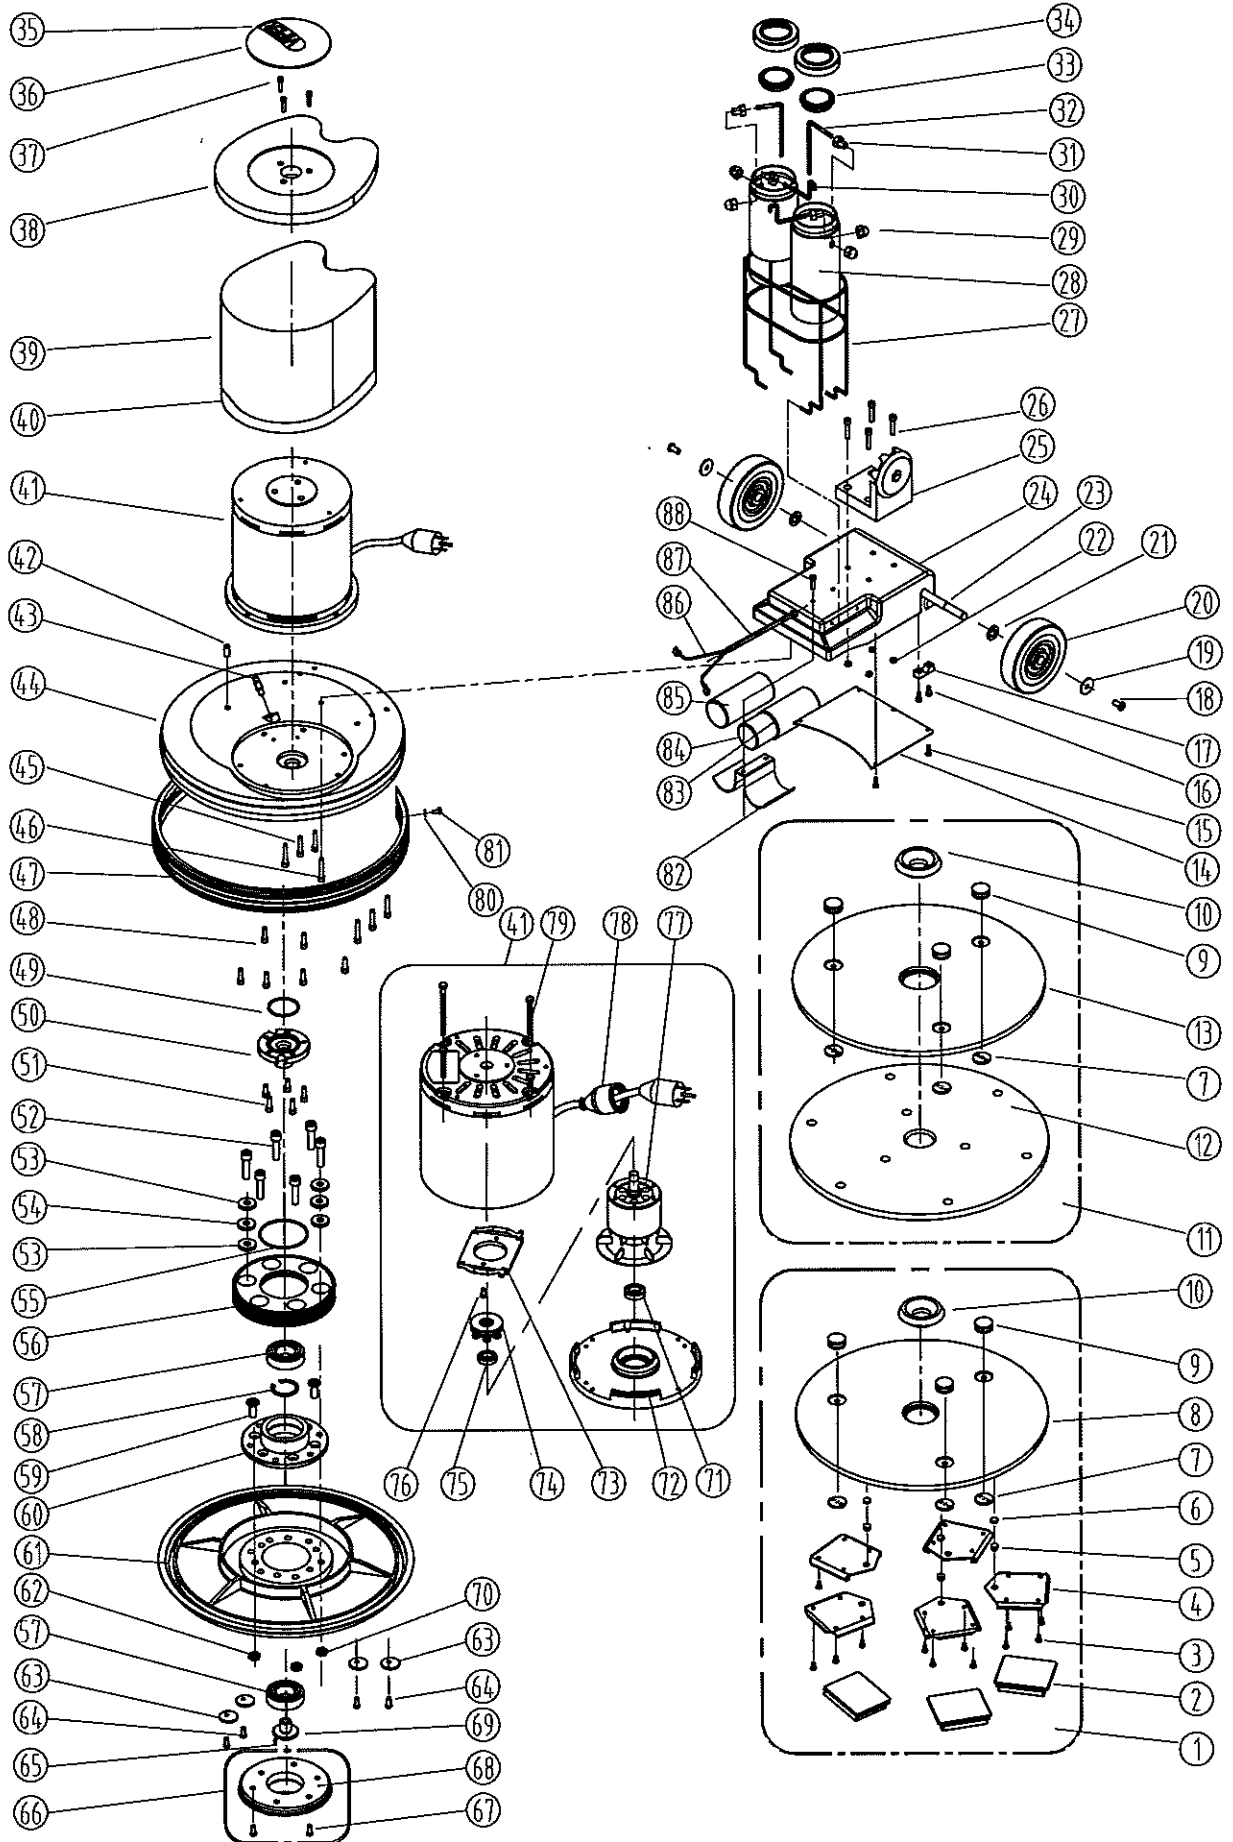

PARTS LIST

BASE ASSEMBLY - AN17SC - LIST PRICE

DIA NO	PART NUMBER	DESCRIPTION	NO REQ'D
1	VF48400B	GRINDING DISC HOLDER	1
2	VF48400C	BASE, GRINDING DISC	6
3	VF14224	SCREW, SELF-TAPPING, M5 X 10	24
4	VF48411	PLATE	6
5	VF48408	NYLON SHAFT	6
6	VF48409	GASKET	6
7	VF48403	NUT, M6	6
8	VF48405	PLATE, GRINDING DISC	1
9	VF48404	STUD	6
10	VF48406	SHAFT	2
11	VF48400A	PAD HOLDER ASSEMBLY	1
12	VF48402	PAD, RUBBER	1
13	VF48401	PLATE, PAD HOLDER	1
14	VF48119	COVER, CAPACITOR	1
15	VA13472	SCREW, M4 X 8	4
16	VV13621	SCREW, SELF-TAPPING, M5 X 20	4
17	VF47038	BLOCK, AXLE	2
18	VF44012	SCREW, M6 X 12.7	2
19	VF13666	WASHER, PLAIN, M6	2
20	VF48215A	WHEEL, 5" (HEAVY DUTY)	2
	VF48202	WHEEL, 5" (STANDARD DUTY)	2
21	VF48216	WASHER, LOCK, M13	2
22	VF13503	NUT, LOCK, M8	4
23	VF48104B	AXLE (HEAVY DUTY)	1
	VF48104	AXLE (STANDARD DUTY)	1
24	VF48103	MOUNTING PLATE	1
25	VF48210	MOUNTING BASE, GEAR	1
26	VF13494	SCREW, M8 X 30	4
27	VF48113	BASKET, BOTTLE	1
28	VF48418	BOTTLE	2
29	VF48417	NUT	4
30	VF48424	PLASTIC TUBE, M3 X M5	2
31	VF48416	SCREW	4
32	VF48423	PLASTIC TUBE, M3 X M5	2
33	VF48414	COVER	2
34	VF48415	NUT, BOTTLE	2
35	VF40800	LABEL	1
36	VF47030	COVER, PLASTIC	1
37	VF14209	SCREW, M5 X 15	3
38	VF48112	TOP COVER, MOTOR	1
39	VF48106	COVER, MOTOR	1
40	VF48128	GASKET, RUBBER	1
41	YLQ27000	MOTOR, 115V, 1.5HP	1
42	VF48218	GREASE CUP	1
43	VF40152	HOSE BARB	1
44	VF48101	FRAME	1
45	GT13031	SCREW, M6 X 35	3
46	GT13015	SCREW, M6 X 30	4
47	VF48116	BUMPER	1