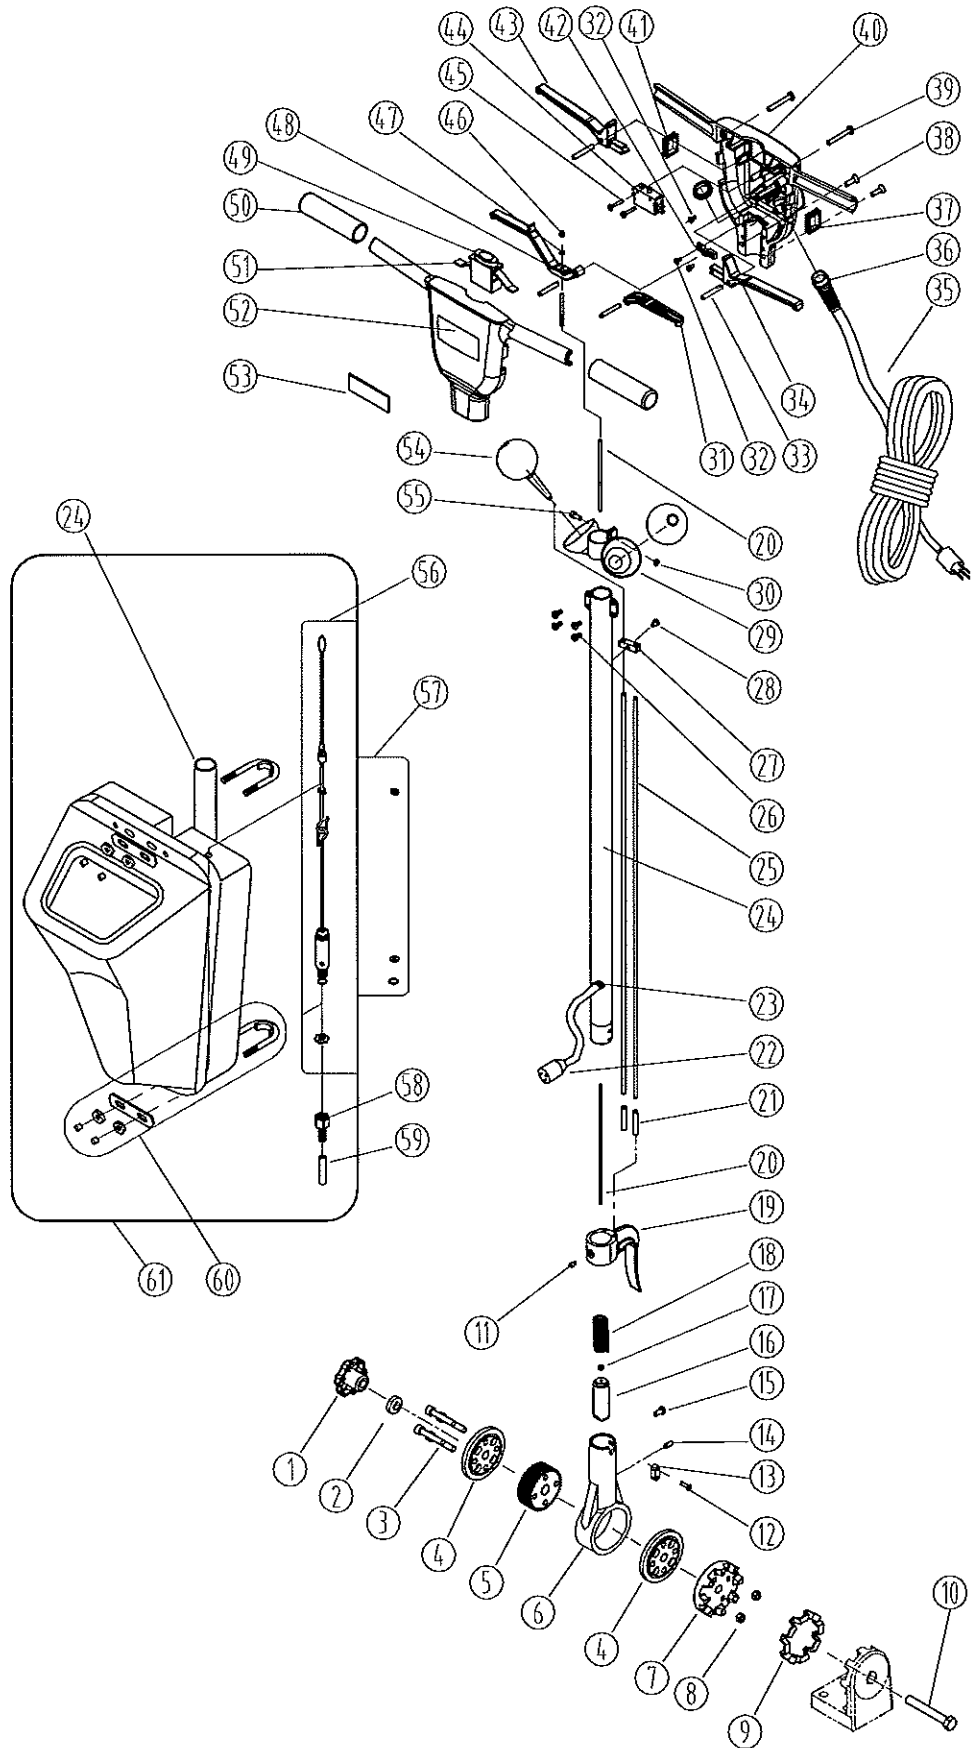

PARTS LIST

HANDLE ASSEMBLY - AN17SC

DIA NO	PART NUMBER	DESCRIPTION	NO REQ'D
1	VF50103A	KNOB, M12	1
2	VV20434	WASHER, PLAIN, M13	1
3	GT13016	SCREW, M8 X 60	4
4	VF48203	COVER, GEAR	2
5	VF47028	GEAR	1
6	VF48201	GEAR SEAT	1
7	VF48214	CLAMP	1
8	VF13503	NUT, LOCK, M8	4
9	VF48213	GASKET	1
10	VF14058	SCREW, M12 X 90	1
11	VF14217	SCREW, M6 X 10	1
12	VA13473	SCREW, M4 X 16	2
13	VF48217	KEY, M8 X 12 X 25	1
14	VF13523	SCREW, M6 X 10	1
15	VF14124	SCREW, M10 X 12	1
16	VF48212	INSERT	1
17	GT13013	NUT, M4	1
18	VF48209	SPRING, LEVELING INSERT	1
19	VF48206	HOOK, CABLE	1
20	VF48204	LEVELING ROD	1
21	VF48419	PLASTIC TUBE, M5 X M8	2
22	VF45120	CORD, HANDLE	1
	AS41901	PLUG PROTECTOR, LARGE FEMALE	1
23	VF50120	GROMMET	1
24	VF48205	TUBE, HANDLE	1
25	VF48421	PLASTIC TUBE, M3 X M5	2
26	VF14222	SCREW, M5 X 12	4
27	VF48208	CLAMP, PLASTIC TUBE	1
28	VA13474	SCREW, M5 X 16	1
29	VF48207	RUBBER BULB, TWIN CONE	1
30	GT13022	NUT, LOCK, M5	1
31	VF44018	LEVER, SOLUTION	1
32	VV13650	SCREW, M4 X 10	3
33	VF48306	PIN	4
34	VF44016	TRIGGER, LEFT, SWITCH	1
35	VF45119	CORD, POWER SUPPLY	1
36	AS22009	STRAIN RELIEF, CORD	1
37	VF30108	GASKET, SOLUTION HANDLE	1
38	VF14223	SCREW, M6 X 25	2
39	VF14218	SCREW, M6 X 40	2
40	VF44015	REAR COVER, SWITCH HOUSING	1
41	VF30107	GASKET, LEVELING HANDLE	1
42	VF48309	CLAMP BLOCK	1
43	VF44017	TRIGGER, RIGHT, SWITCH	1
44	VF44203	SWITCH ASSY	1
45	VF14212	SCREW, M3 X 25	2
46	GT13014	NUT, LOCK, M4	1
47	GT13017	WASHER, PLAIN, M4	1
48	VF44019	LEVELING ROD	1