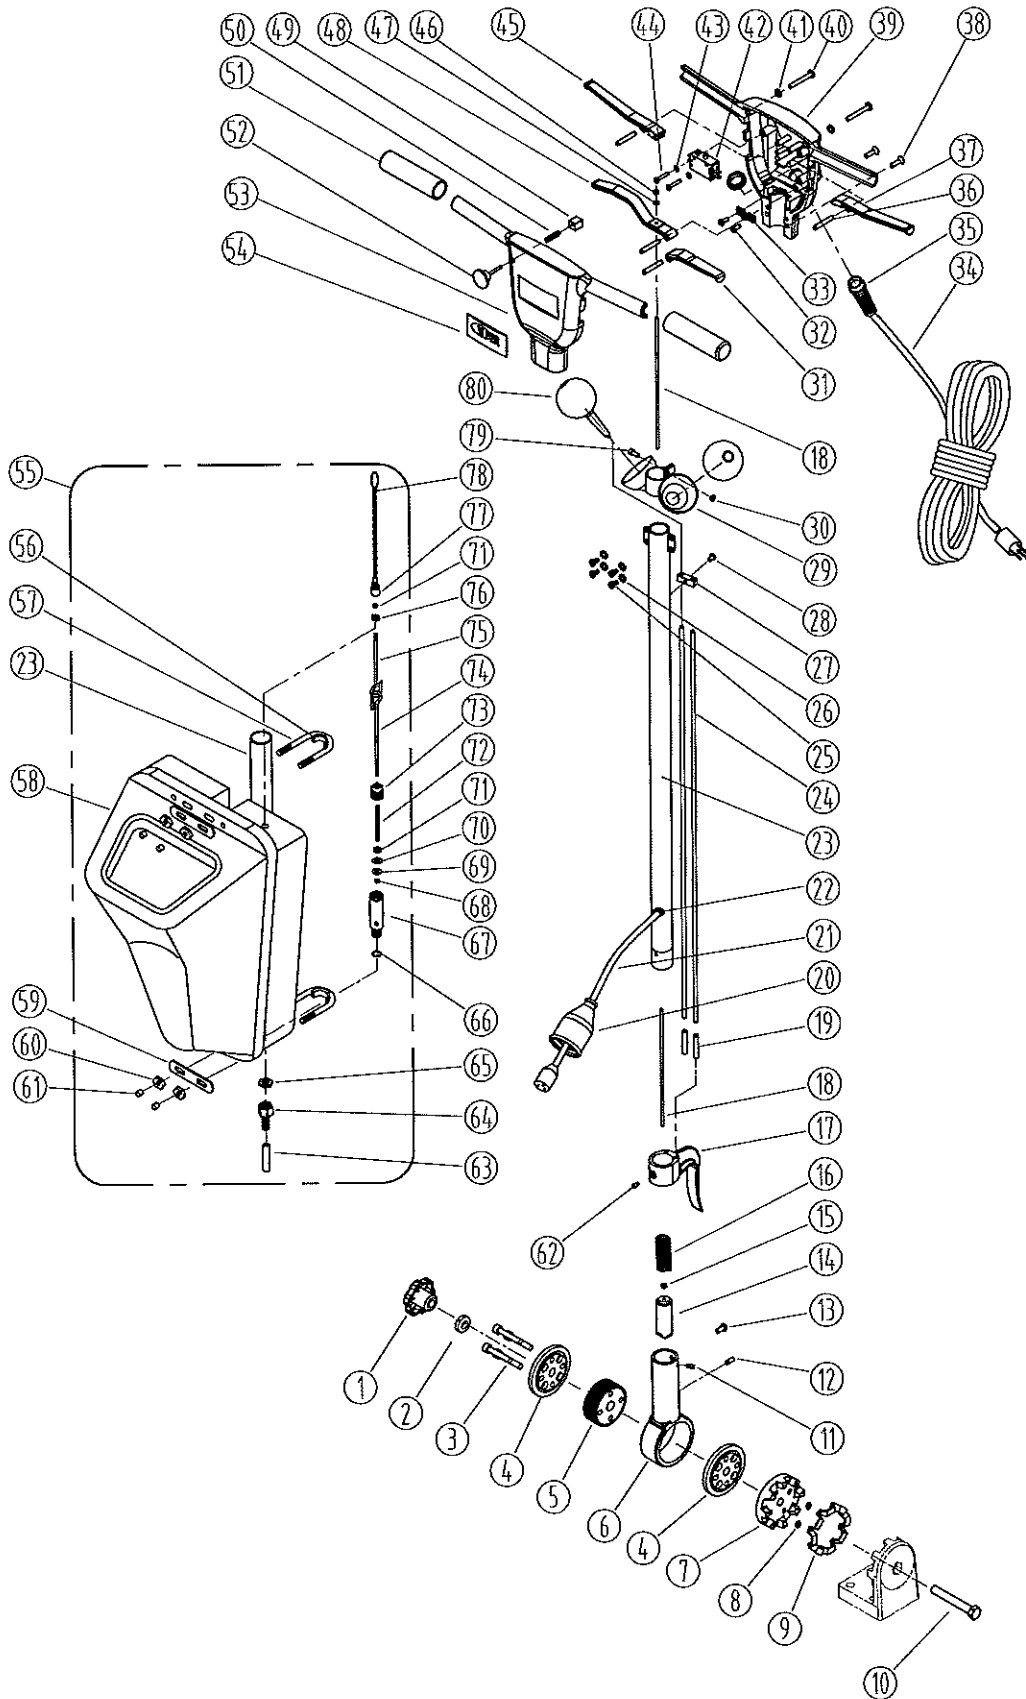

HANDLE GROUP FOR AN17SC

ANACONDA STONE CARE - HANDLE ASSEMBLY
(UP TO SERIAL #42)

DIA NO	PART NUMBER	DESCRIPTION
1	VF50103A	KNOB
2	VV20434	WASHER, PLAIN, m13
3	VF14069	SCREW, HEX SOCKET, M8 x 50
4	VF48203	COVER, GEAR
5	VF40125B	GEAR
6	VF48201	GEAR SEAT
7	VF48214	CLAMP PLATE, GEAR
8	VF13503	NUT, NYLON INSERT, M8
9	VF48213	GASKET, CLAMP PLATE
10	VF14058	SCREW, HEX, M12 x 80
11	VF14219	SPRING PIN, M5 x 16
12	VF14217	SCREW, HEX SOCKET, M6 x 16
13	VF14216	SCREW, HEX, M6 x 12
14	VF48212	INSERT, LEVELING
15	GT13013	NUT, HEX, M4
16	VF48209	SPRING, INSERT
17	VF48206	HOOK, CABLE
18	VF48204	ROD, LEVELING
19	VF48419	PLASTIC TUBE, M5 x M8
20	AS41901	PLUG PROTECTOR, LARGE FEMALE
21	VF45120	CORD, HANDLE, SJT, 14/3C
22	VF50120	GROMMET
23	VF48205	TUBE, HANDLE, CHROMED
24	VF48421	PLASTIC TUBE, M5 x M3
25	VF13604	WASHER, EXTERNAL TOOTH, M5
26	VF14222	SCREW, PH, M5 x 12
27	VF48208	CLAMP BLOCK, PLASTIC TUBE
28	VA13474	SCREW, PH, M5 x 16
29	VF48207	HOLDER, TWIN CONE
30	GT13022	NUT, M5, HEX, NYLON INSERT
31	VF48305	LEVER, SOLUTION TANK
32	VV13650	SCREW, PH, M4 x 10
33	VF48309	CLAMP BLOCK, CORD, HANDLE
34	VF45119	CORD, POWER SUPPLY
35	AS22009	STRAIN RELIEF, CORD
36	VF48306	PIN, LEVER
37	VF48303	LEVER, LEFT, SWITCH
38	VF14223	SCREW, FH, M6 x 25
39	VF48302	REAR COVER, SWITCH HOUSING
40	VF14218	SCREW, PH, M6 x 40
41	VF13528	WASHER, EXTERNAL TOOTH, M6
42	VF44203	SWITCH ASSEMBLY
43	VF13511	WASHER, LOCK, INTERNAL TOOTH
44	VF14212	SCREW, PH, M3 x 25
45	VF48302B	LEVER, RIGHT, SWITCH
46	GT13014	HEX NUT, NYLON INSERT, M4
47	GT13017	WASHER, PLAIN, M4 x M16