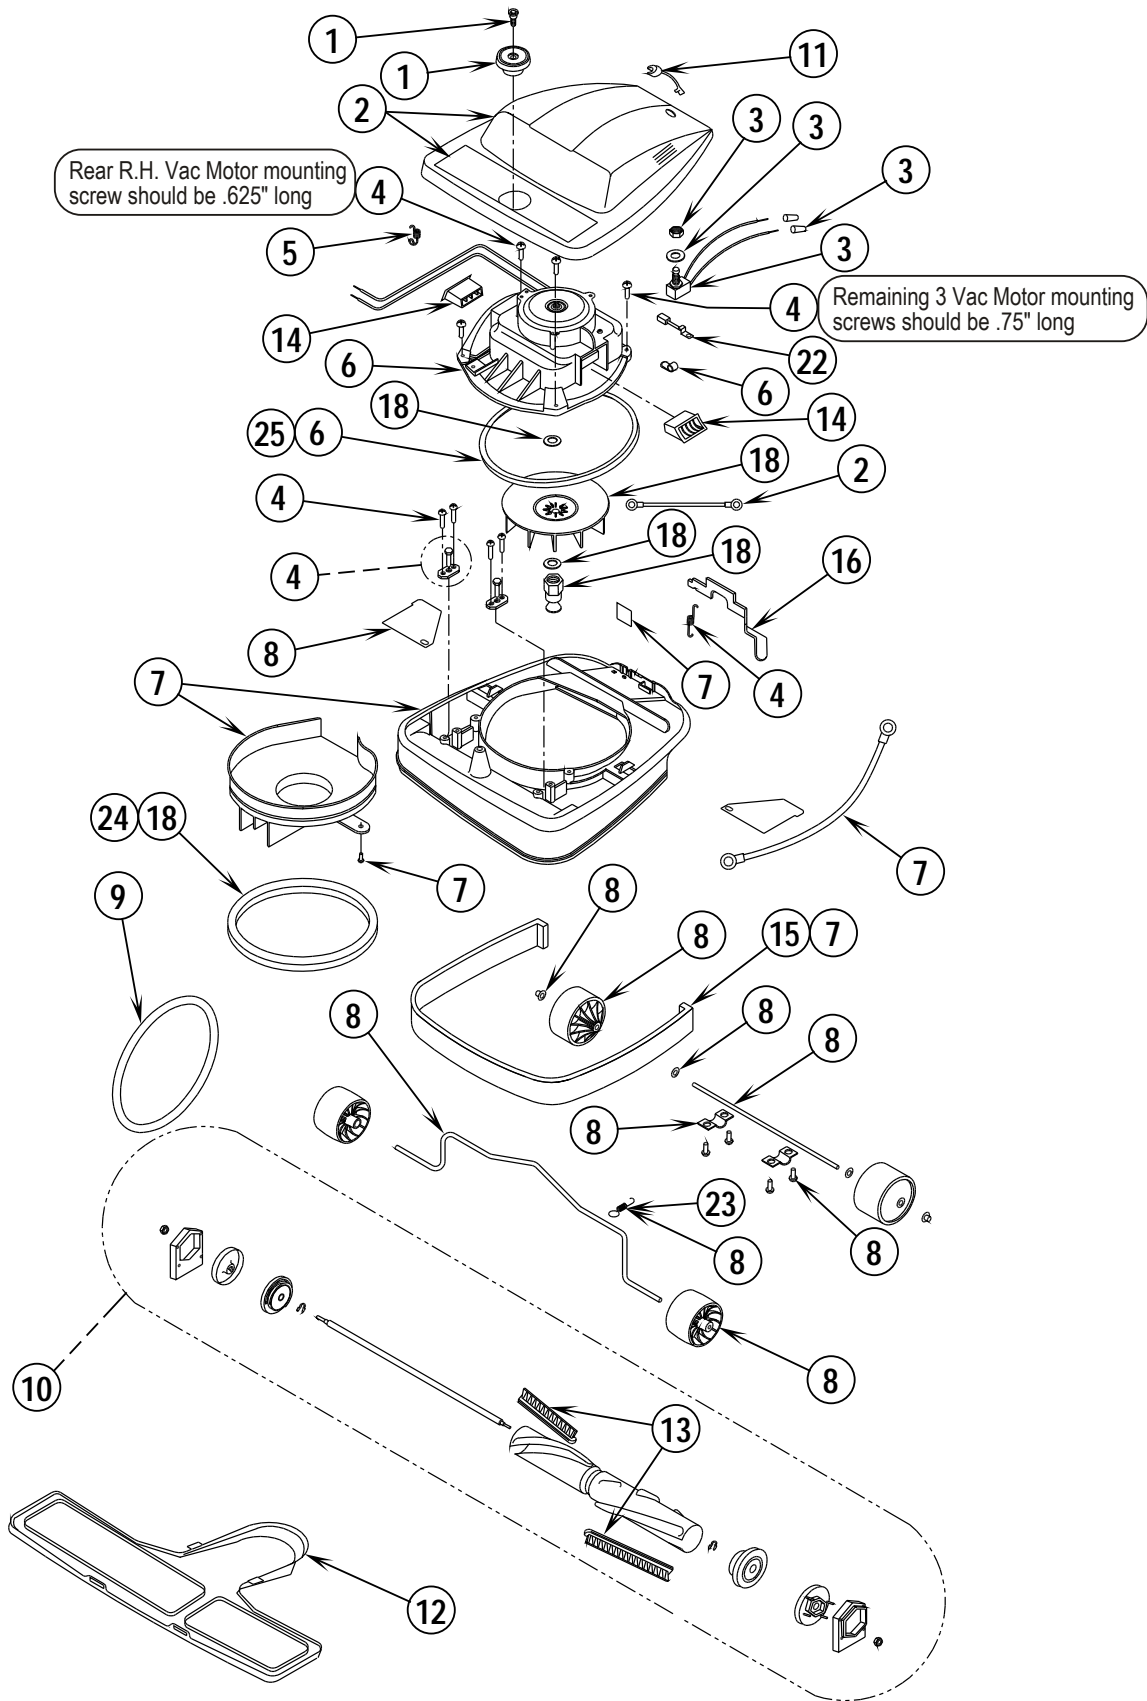

## **PARTS LIST**

**MODEL: 56382659**

<u>DESCRIPTION</u>	<u>PAGE</u>
Base Assembly.....	2-3
Handle Assembly .....	4-5
Wiring Diagram .....	5

**WHEN ORDERING PARTS**

- \* Use the part numbers from the "Ref. No." columns in this parts list.
- \* Specify the model and serial number of the machine.
- \* Use the space below to record the model and serial number for future reference.

Model \_\_\_\_\_ Serial No. \_\_\_\_\_

04-11	<b>BASE ASSEMBLY</b>		
11-10	<b>12" Upright Dirt Cup Vacuum</b>		<b>3</b>

Item	Ref. No.	Qty	Description
1	56648400	1	Brush Height Knob Assembly
2	56648401	1	Hood Assembly-Grey
	30862A	1	Hood Assembly-Black
#	56382663	1	Hood Assembly Prospec Hd101dc
3	56648405	1	Switch Assembly
4	56648410	1	Hardware Kit Base
5	56630765	2	Spring, Ext .304d .930l .055wd
6	56648406	1	Motor & Seal Assembly
7	56648441	1	Base Assembly-12, Dirt Cup
	60585A	1	Base Assembly-Black
8	56648422	1	Wheel Assembly
9#	56381764	1	Superbelt Package of 5
10	56630489	1	Disturbulator, Assembly
11	56648417	1	Power Cord Assembly (see #3 on page 5)
12	56630478	1	Asm, Plate--Bottom
13	56648412	1	Brush Strip Kit
14	56648418	1	Air Duct Assembly
15	56630508	1	Guard, Furn--Clear Blue, 31.00l
16	56630395	1	Pedal, Foot--Uppt, White
18	56648420	1	Pulley and Fan Kit
	30864A	1	Pulley and Fan Kit-Green
22	56630561	2	Carbon Brush, Mtr
23	56630620	1	Spring, Ext .275d 1.50l .024wd
24	56630562	1	Gasket-Motor Seal
25	56648178	1	Gasket-Motor Seal
**	56052964	1	Magnet, Permanent
**	56630325	1	Upright Vacuum Accessory Kit

\* = Not Shown

\*\* = Not Included (optional)

# = Revised or new since last update

Item	Ref. No.	Qty	Description
1	56648404	1	Dirt Cup Bag Kit
2	56648427	1	Dirt Cup Bellows Kit
3	56648417	1	Power Cord Assy (see #11 on page 3)
5	56648411	1	Handle Assy
6	56039515	1	Dirt Cup Kit
7	56630249	1	Cup--Dirt,Clear Plstc
8	56630353	1	Hook,Cord--Uprrt,Dark Gray
9	56648429	1	Grip,Handle--Dark Gray