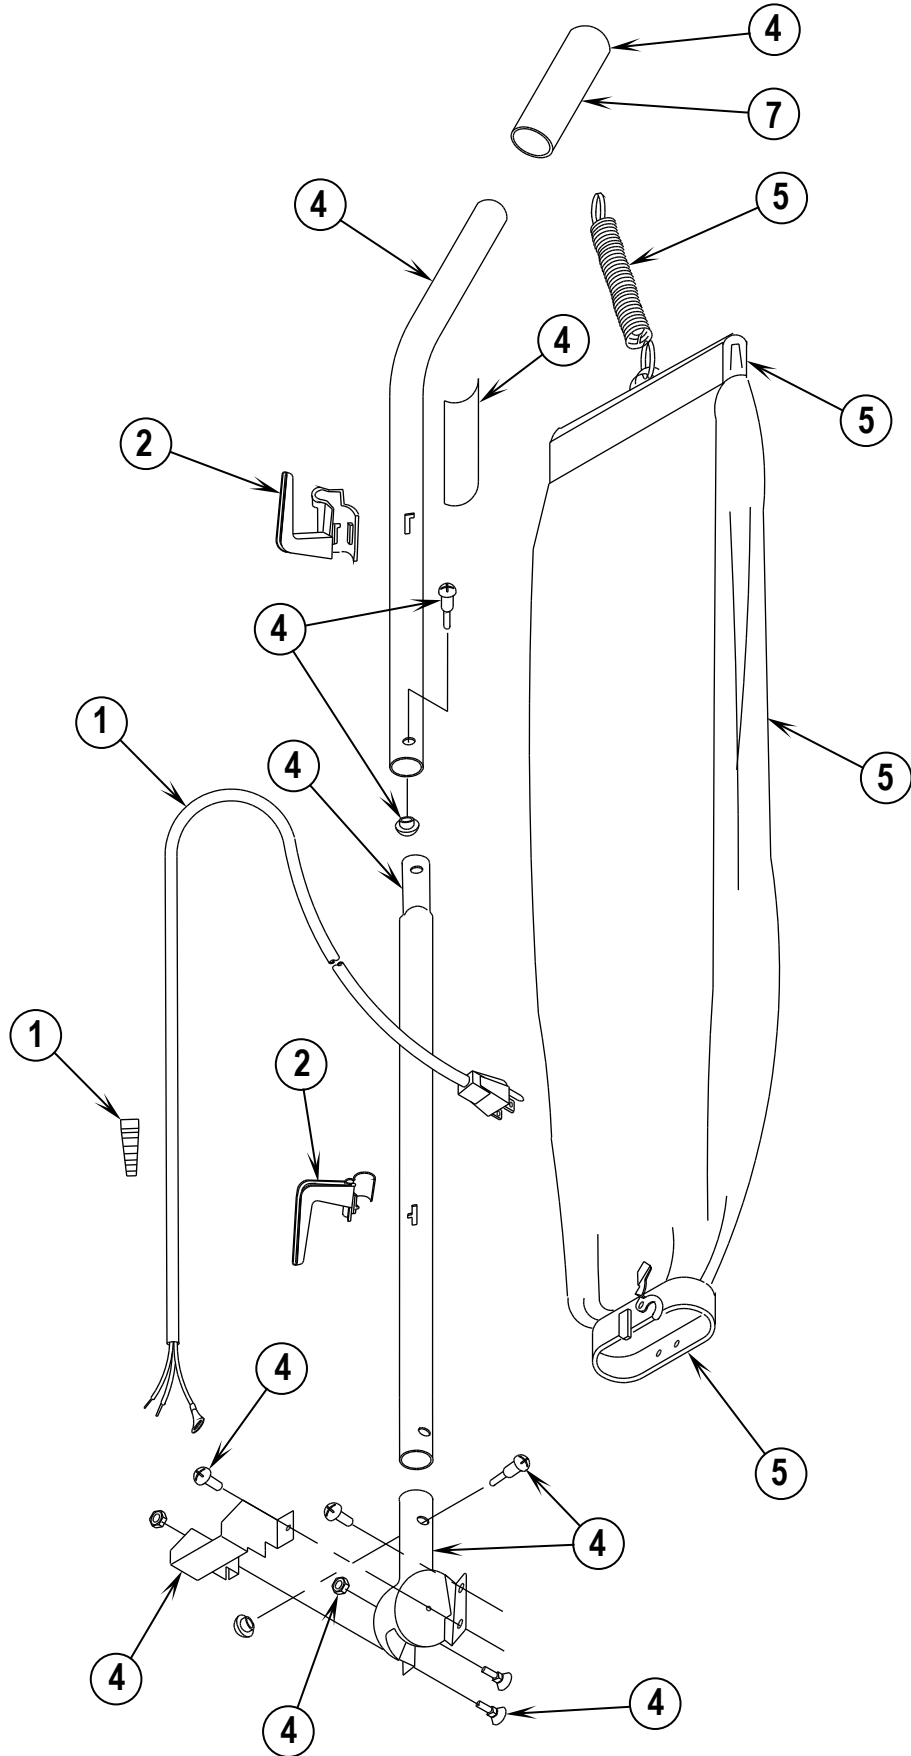

## **PARTS LIST**

**MODELS: 56648069, 03002A**

<b>DESCRIPTION</b>	<b>PAGE</b>
Base Assembly.....	2-3
Handle Assembly .....	4-5
Wiring Diagram .....	5
Handle Assembly (Optional Dirt Cup) .....	6-7

**WHEN ORDERING PARTS**

Model \_\_\_\_\_ Serial No. \_\_\_\_\_

04-11	<b>BASE ASSEMBLY</b>			
11-10	<b>12" Upright Vacuum</b>			<b>3</b>

Item	Ref. No.	Qty	Description
1	56648400	1	Brush Height Knob Assembly
2	56648401	1	Hood Assembly-Grey
	30862A	1	Hood Assembly-Black
#	56382662	1	Hood Assembly Prospec Hd101
3	56648405	1	Switch Assembly
4	56648410	1	Hardware Kit Base
5	56630765	2	Spring, Ext .304d .930l .055wd
6	56648406	1	Motor & Seal Assembly
7	56648407	1	Base Assembly-Grey
	60584A	1	Base Assembly-Black
8	56648422	1	Wheel Assembly
9#	56381764	1	Superbelt Package of 5
10	56630489	1	Disturbulator, Assembly
11	56648417	1	Power Cord Assembly (see #1 on page 5 and #3 on page 7)
12	56630478	1	Asm, Plate--Bottom
13	56648412	1	Brush Strip Kit
14	56648418	1	Air Duct Assembly
15	56630508	1	Guard, Furn--Clear Blue, 31.00l
16	56630395	1	Pedal, Foot--Uprt, White
18	56648420	1	Pulley and Fan Kit
	30864A	1	Pulley and Fan Kit-Green
22	56630561	2	Carbon Brush, Mtr
23	56630620	1	Spring, Ext .275d 1.50l .024wd
24	56630562	1	Gasket-Motor Seal
25	56648178	1	Gasket-Motor Seal
**	56052964	1	Magnet, Permanent
**	56630325	1	Upright Vacuum Accessory Kit

\* = Not Shown

\*\* = Not Included (optional)

# = Revised or new since last update

Item	Ref. No.	Qty	Description
1	56648417	1	Power Cord Assembly (see #11 on page 3)
2	56648421	1	Hook Assembly
4	56648424	1	Handle Assembly
5	56648423	1	Bag Assembly
7	56648429	1	Grip, Handle—Dark Gray
**	56035451	1	Asm, Bag Zip Gray TYT HD Com
**	30880A	1	Cloth Zipper Bag-Black
**	56637120	A/R	Disposable Paper Bag (pkg of 10)
**	56039515	1	Kit, Dirt Cup Conversion
**	56630249	1	Dirt Cup, Clear Plastic
**	56648404	1	Dirt Cup Bag Kit
**	56648427	1	Dirt Cup Bellows Kit