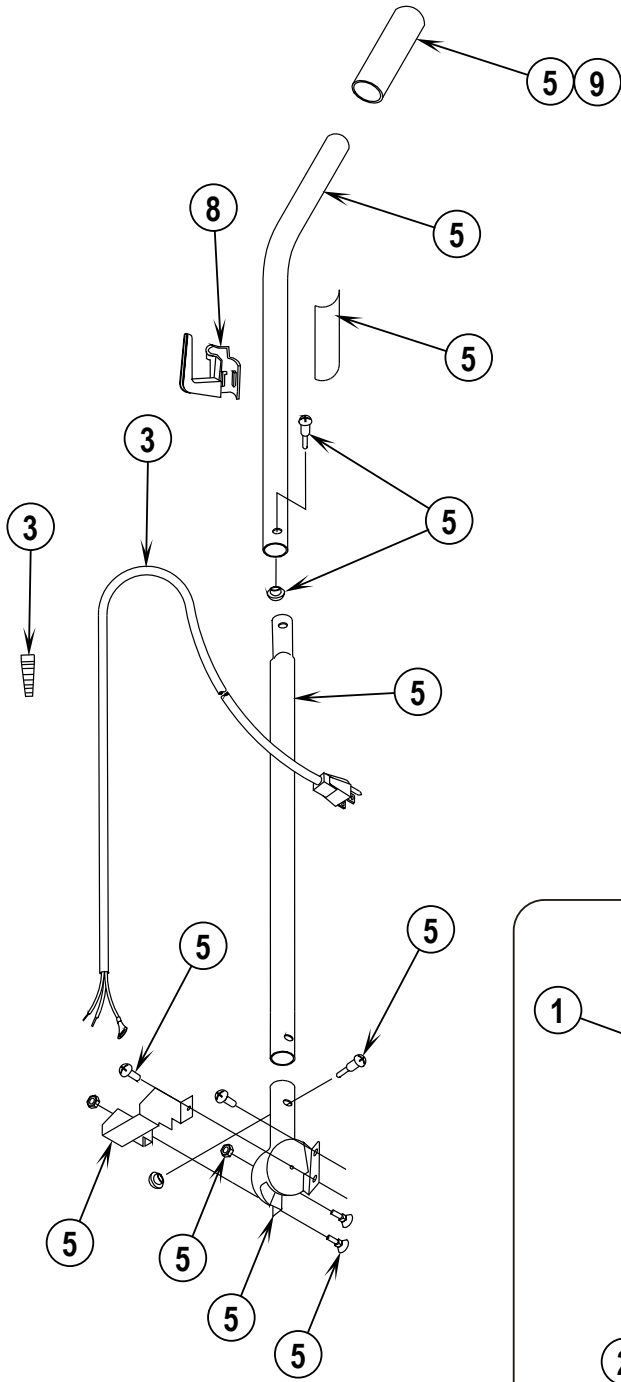

# = Revised or new since last update

Item	Ref. No.	Qty	Description
1	56648417	1	Power Cord Assembly (see #11 on page 3)
2	56648421	1	Hook Assembly
4	56648424	1	Handle Assembly
5	56648423	1	Bag Assembly
7	56648429	1	Grip, Handle—Dark Gray
**	56035451	1	Asm, Bag Zip Gray TYT HD Com
**	30880A	1	Cloth Zipper Bag-Black
**	56637120	A/R	Disposable Paper Bag (pkg of 10)
**	56039515	1	Kit, Dirt Cup Conversion
**	56630249	1	Dirt Cup, Clear Plastic
**	56648404	1	Dirt Cup Bag Kit
**	56648427	1	Dirt Cup Bellows Kit

\* = Not Shown

\*\* = Not Included (optional)

04-11

**HANDLE ASSEMBLY (OPTIONAL DIRT CUP)**

07-4

**12" Upright Vacuum**

7

Item	Ref. No.	Qty	Description
1	56648404	1	Dirt Cup Bag Kit
2	56648427	1	Dirt Cup Bellows Kit
3	56648417	1	Power Cord Assy (see #11 on page 3)
5	56648411	1	Handle Assy
6	56039515	1	Dirt Cup Kit
7	56630249	1	Cup--Dirt,Clear Plstc
8	56630353	1	Hook,Cord--Uprt,Dark Gray
9	56648429	1	Grip,Handle—Dark Gray