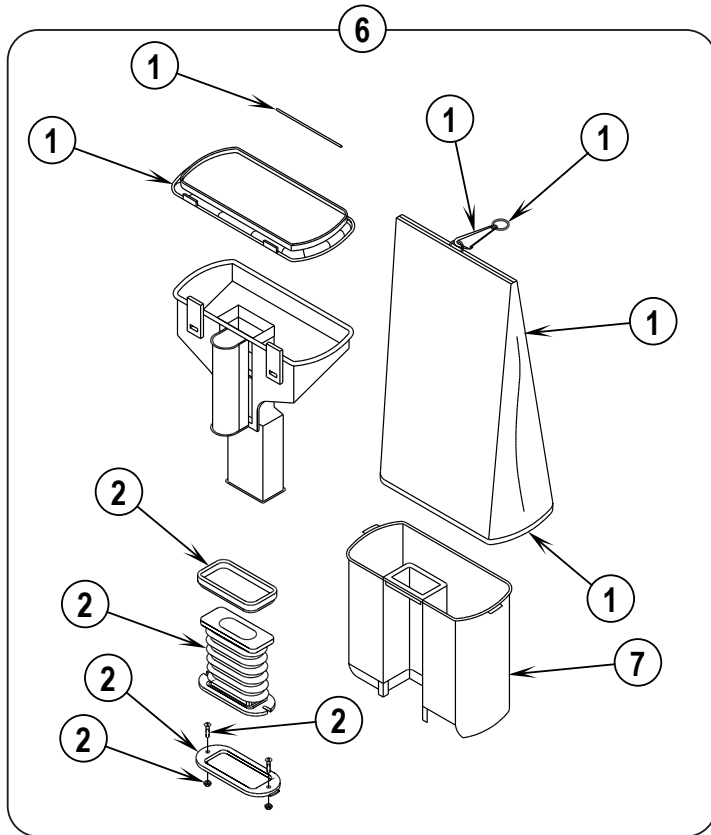

# = Revised or new since last update

Item	Ref. No.	Qty	Description
1	56648417	1	Power Cord Assembly (see #11 on page 3)
2	56648421	1	Hook Assembly
4	56648424	1	Handle Assembly
5	56648423	1	Bag Assembly
7	56648429	1	Grip, Handle—Dark Gray
**	56035451	1	Asm, Bag Zip Gray TYT HD Com
**	30880A	1	Cloth Zipper Bag-Black
**	56637120	A/R	Disposable Paper Bag (pkg of 10)
**	56039515	1	Kit, Dirt Cup Conversion
**	56630249	1	Dirt Cup, Clear Plastic
**	56648404	1	Dirt Cup Bag Kit
**	56648427	1	Dirt Cup Bellows Kit

\* = Not Shown

\*\* = Not Included (optional)

04-11

**HANDLE ASSEMBLY (OPTIONAL DIRT CUP)**

07-4

**12" Upright Vacuum**

7

Item	Ref. No.	Qty	Description
1	56648404	1	Dirt Cup Bag Kit
2	56648427	1	Dirt Cup Bellows Kit
3	56648417	1	Power Cord Assy (see #11 on page 3)
5	56648411	1	Handle Assy
6	56039515	1	Dirt Cup Kit
7	56630249	1	Cup--Dirt,Clear Plstc
8	56630353	1	Hook,Cord--Uprt,Dark Gray
9	56648429	1	Grip,Handle—Dark Gray