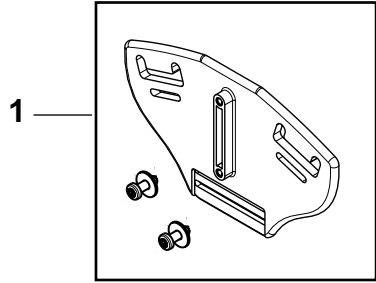

Item	Part No.	Qty.	Description	Note
1	147 1105 500	1	Switch cpl.	
2	140 5496 510	1	Switch	
3	140 8497 530	1	Connector	
4	140 7035 510	1	Sleeve kit	Anti strain clip incl.
5	140 3859 500	1	Cord set US/TW plug, machine end	1.3 ft (400 mm)
6	147 1231 510	1	Curcuit board 100-120V	
7	140 7042 520	1	Internal wire kit	2 Wires incl.
8	147 1243 500	1	Cord extension	50 ft (15.5 m) Colour: Yellow. 16 AWG
9	147 1346 500	1	Anti strain snap hook	

CONTAINER PARTS

08-02	Euroclean Back Vac 6, Back Vac 10	823 0101 010		
	CONTAINER PARTS			7

Item	Part No.	Qty.	Description	Note
1	147 1077 510	1	Outer lid, for Back Vac 6	Blue
1	147 1080 510	1	Outer lid, for Back Vac 10	Blue
3	147 1076 510	1	Container, for Back Vac 6	Blue
3	147 1079 510	1	Container, for Back Vac 10	Blue
4	147 1075 540	1	Cover outer	
4	147 1075 550	1	Cover outer, power outlet	Gasket incl.
5	147 1101 500	1	Latch kit	2 latches, screws and screw towers.
6	147 1078 510	1	Adapter, for Back Vac 10	Screws incl.
7	147 1082 510	1	Grid exhaust	Blue
8	147 1115 500	1	Basket sack filter	Hooks and screws incl.

8

STRAPS PARTS

08-02	Euroclean Back Vac 6, Back Vac 10	823 0101 010		
	STRAPS PARTS			9

Item	Part No.	Qty.	Description	Note
1	147 1092 500	1	Adjusting plate	
2	147 1091 500	1	Harness support	
3	147 1090 500	1	Harness standard	
4	147 1247 500	1	Lifting strap	
5	147 1248 500	1	Padding, back plate	
6	147 1249 500	1	Extension belt	L=400 mm
7	147 1090 510	1	Harness standard cpl.	