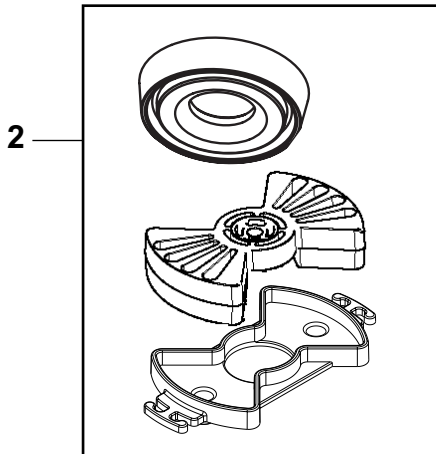

08-02	Euroclean Back Vac 6, Back Vac 10	823 0101 010		
	MOTOR AND MOTOR PARTS			3

Item	Part No.	Qty.	Description	Note
1	147 1109 500	1	Fan unit 100 -120V, 1300W	
2	147 1111 500	1	Motor suspension kit	
3	147 1088 510	1	Motor cover	
4	147 1086 510	1	Chassis