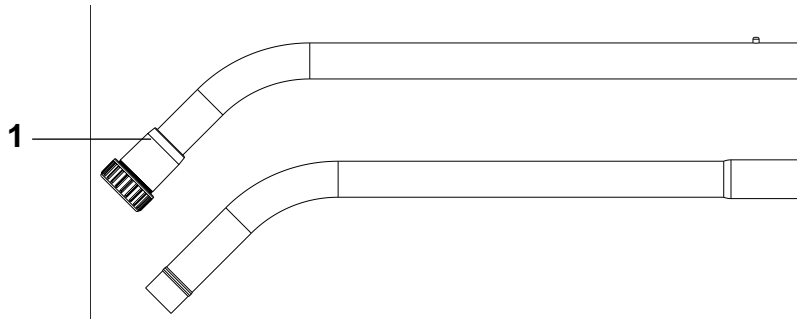

823 0101 010

Euroclean Back Vac 6, Back Vac 10

08-02

12

NOZZLES Ø 1.5 Inch, 38 mm

08-02	Euroclean Back Vac 6, Back Vac 10	823 0101 010		
	NOZZLES Ø 1.5 Inch, 38 mm			13

Item	Part No.	Qty.	Description	Note
1	147 1383 520	1	Scallop carpet floor tool	
2	147 1383 510	1	Hard floor brush tool	
3	147 1383 500	1	Quick-Glide multi surface floor tool	
4	147 1384 500	1	Upholstery tool	
5	147 1385 500	1	Dust tool	
6	147 1386 500	1	Crevice tool	
7	140 7547 500	1	Paddle nozzle	
8	147 1388 500	5	Standard accessory kit	Kit with Item # 3,4,5,6 and a S-wand.

823 0101 010

Euroclean Back Vac 6, Back Vac 10

08-02

14

TUBE, HOSE Ø 1.5 Inch, 38 mm

08-02	Euroclean Back Vac 6, Back Vac 10	823 0101 010		
	TUBES, HOSE Ø 1.5 Inch, 38 mm			15

Item	Part No.	Qty.	Description	Note
1	147 1387 500	1	S-wands	Aluminium
2	147 1237 500	1	Hose cpl. 49 in. (1250 mm)	