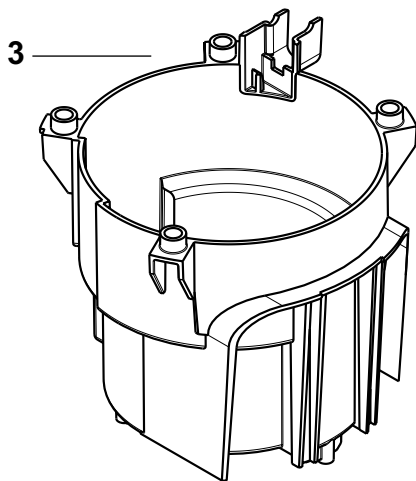

08-02	Euroclean Back Vac 6, Back Vac 10	823 0101 010		
	MOTOR AND MOTOR PARTS			3

Item	Part No.	Qty.	Description	Note
1	147 1109 500	1	Fan unit 100 -120V, 1300W	
2	147 1111 500	1	Motor suspension kit	
3	147 1088 510	1	Motor cover	
4	147 1086 510	1	Chassis