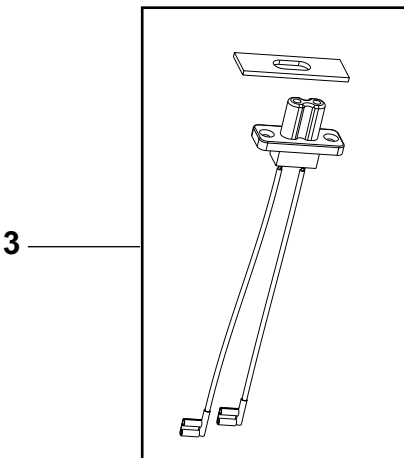

08-02	Euroclean Back Vac 6, Back Vac 10	823 0101 010		
	ELECTRICAL PARTS			5

Item	Part No.	Qty.	Description	Note
1	147 1105 500	1	Switch cpl.	
2	140 5496 510	1	Switch	
3	140 8497 530	1	Connector	
4	140 7035 510	1	Sleeve kit	Anti strain clip incl.
5	140 3859 500	1	Cord set US/TW plug, machine end	1.3 ft (400 mm)
6	147 1231 510	1	Curcuit board 100-120V	
7	140 7042 520	1	Internal wire kit	2 Wires incl.
8	147 1243 500	1	Cord extension	50 ft (15.5 m) Colour: Yellow. 16 AWG
9	147 1346 500	1	Anti strain snap hook