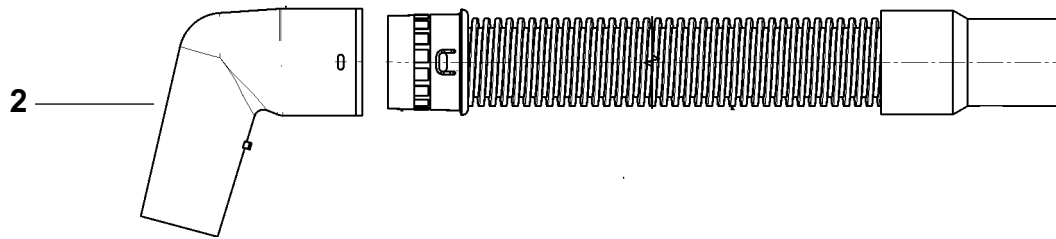

823 0101 010

Euroclean Back Vac 6, Back Vac 10

08-02

12

NOZZLES Ø 1.5 Inch, 38 mm

08-02	Euroclean Back Vac 6, Back Vac 10	823 0101 010		
	NOZZLES Ø 1.5 Inch, 38 mm			13

Item	Part No.	Qty.	Description	Note
1	147 1383 520	1	Scallop carpet floor tool	
2	147 1383 510	1	Hard floor brush tool	
3	147 1383 500	1	Quick-Glide multi surface floor tool	
4	147 1384 500	1	Upholstery tool	
5	147 1385 500	1	Dust tool	
6	147 1386 500	1	Crevice tool	
7	140 7547 500	1	Paddle nozzle	
8	147 1388 500	5	Standard accessory kit	Kit with Item # 3,4,5,6 and a S-wand.

823 0101 010

Euroclean Back Vac 6, Back Vac 10

08-02

14

TUBE, HOSE Ø 1.5 Inch, 38 mm

08-02	Euroclean Back Vac 6, Back Vac 10	823 0101 010		
	TUBES, HOSE Ø 1.5 Inch, 38 mm			15

Item	Part No.	Qty.	Description	Note
1	147 1387 500	1	S-wands	Aluminium
2	147 1237 500	1	Hose cpl. 49 in. (1250 mm)	