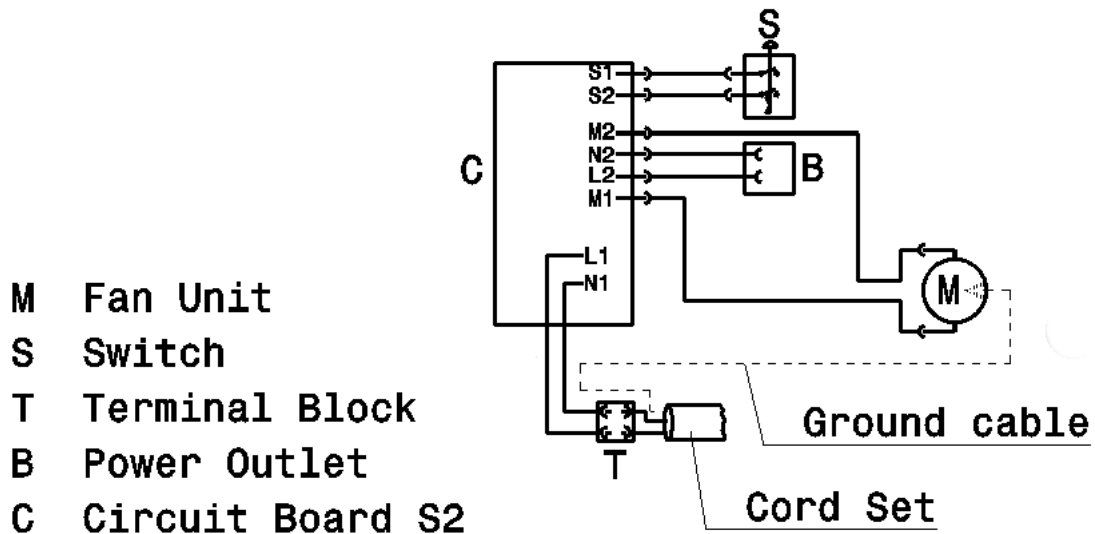

Wiring diagram - Grounded

Model Back Vac 10, with power outlet