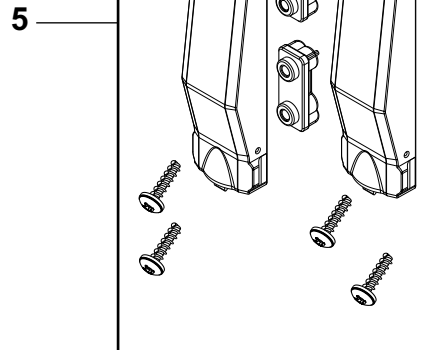

CONTAINER PARTS

08-02	Euroclean Back Vac 6, Back Vac 10	823 0101 010		
	CONTAINER PARTS			7

Item	Part No.	Qty.	Description	Note
1	147 1077 510	1	Outer lid, for Back Vac 6	Blue
1	147 1080 510	1	Outer lid, for Back Vac 10	Blue
3	147 1076 510	1	Container, for Back Vac 6	Blue
3	147 1079 510	1	Container, for Back Vac 10	Blue
4	147 1075 540	1	Cover outer	
4	147 1075 550	1	Cover outer, power outlet	Gasket incl.
5	147 1101 500	1	Latch kit	2 latches, screws and screw towers.
6	147 1078 510	1	Adapter, for Back Vac 10	Screws incl.
7	147 1082 510	1	Grid exhaust	Blue
8	147 1115 500	1	Basket sack filter	Hooks and screws incl.