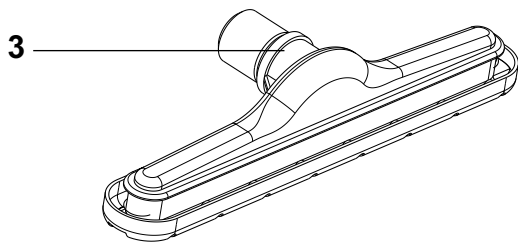

823 0101 010

Euroclean Back Vac 6, Back Vac 10

08-02

12

NOZZLES Ø 1.5 Inch, 38 mm

08-02	Euroclean Back Vac 6, Back Vac 10	823 0101 010		
	NOZZLES Ø 1.5 Inch, 38 mm			13

Item	Part No.	Qty.	Description	Note
1	147 1383 520	1	Scallop carpet floor tool	
2	147 1383 510	1	Hard floor brush tool	
3	147 1383 500	1	Quick-Glide multi surface floor tool	
4	147 1384 500	1	Upholstery tool	
5	147 1385 500	1	Dust tool	
6	147 1386 500	1	Crevice tool	
7	140 7547 500	1	Paddle nozzle	
8	147 1388 500	5	Standard accessory kit	Kit with Item # 3,4,5,6 and a S-wand.