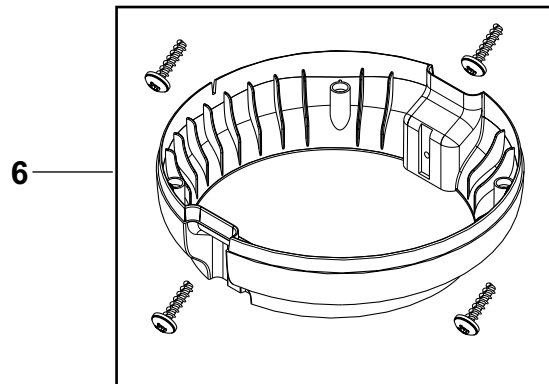

CONTAINER PARTS

08-02	Euroclean Back Vac 6, Back Vac 10	823 0101 010		
	CONTAINER PARTS			7

Item	Part No.	Qty.	Description	Note
1	147 1077 510	1	Outer lid, for Back Vac 6	Blue
1	147 1080 510	1	Outer lid, for Back Vac 10	Blue
3	147 1076 510	1	Container, for Back Vac 6	Blue
3	147 1079 510	1	Container, for Back Vac 10	Blue
4	147 1075 540	1	Cover outer	
4	147 1075 550	1	Cover outer, power outlet	Gasket incl.
5	147 1101 500	1	Latch kit	2 latches, screws and screw towers.
6	147 1078 510	1	Adapter, for Back Vac 10	Screws incl.
7	147 1082 510	1	Grid exhaust	Blue
8	147 1115 500	1	Basket sack filter	Hooks and screws incl.