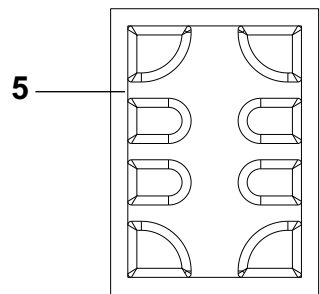

8

STRAPS PARTS

08-02	Euroclean Back Vac 6, Back Vac 10	823 0101 010		
	STRAPS PARTS			9

Item	Part No.	Qty.	Description	Note
1	147 1092 500	1	Adjusting plate	
2	147 1091 500	1	Harness support	
3	147 1090 500	1	Harness standard	
4	147 1247 500	1	Lifting strap	
5	147 1248 500	1	Padding, back plate	
6	147 1249 500	1	Extension belt	L=400 mm
7	147 1090 510	1	Harness standard cpl.