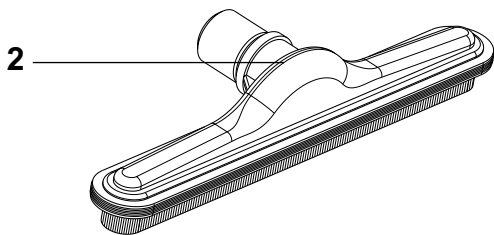

823 0101 010

Euroclean Back Vac 6, Back Vac 10

08-02

12

NOZZLES Ø 1.5 Inch, 38 mm

08-02	Euroclean Back Vac 6, Back Vac 10	823 0101 010		
	NOZZLES Ø 1.5 Inch, 38 mm			13

Item	Part No.	Qty.	Description	Note
1	147 1383 520	1	Scallop carpet floor tool	
2	147 1383 510	1	Hard floor brush tool	
3	147 1383 500	1	Quick-Glide multi surface floor tool	
4	147 1384 500	1	Upholstery tool	
5	147 1385 500	1	Dust tool	
6	147 1386 500	1	Crevice tool	
7	140 7547 500	1	Paddle nozzle	
8	147 1388 500	5	Standard accessory kit	Kit with Item # 3,4,5,6 and a S-wand.