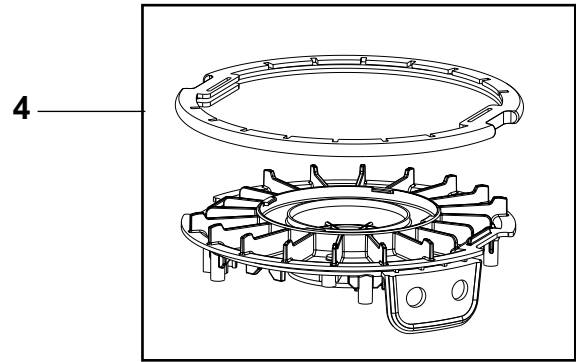

08-02	Euroclean Back Vac 6, Back Vac 10	823 0101 010		
	MOTOR AND MOTOR PARTS			3

Item	Part No.	Qty.	Description	Note
1	147 1109 500	1	Fan unit 100 -120V, 1300W	
2	147 1111 500	1	Motor suspension kit	
3	147 1088 510	1	Motor cover	
4	147 1086 510	1	Chassis