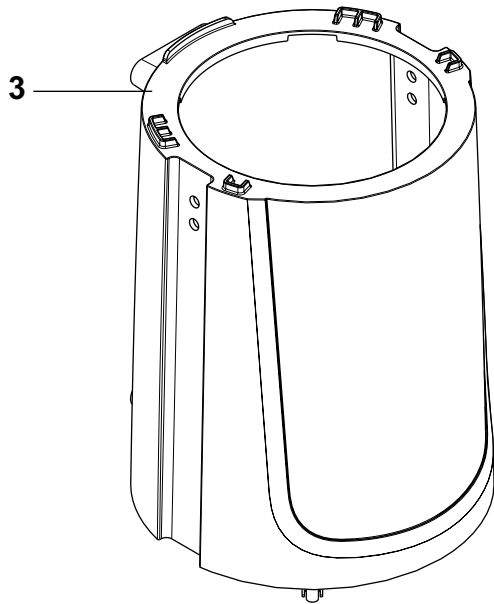

CONTAINER PARTS

08-02	Euroclean Back Vac 6, Back Vac 10	823 0101 010		
	CONTAINER PARTS			7

Item	Part No.	Qty.	Description	Note
1	147 1077 510	1	Outer lid, for Back Vac 6	Blue
1	147 1080 510	1	Outer lid, for Back Vac 10	Blue
3	147 1076 510	1	Container, for Back Vac 6	Blue
3	147 1079 510	1	Container, for Back Vac 10	Blue
4	147 1075 540	1	Cover outer	
4	147 1075 550	1	Cover outer, power outlet	Gasket incl.
5	147 1101 500	1	Latch kit	2 latches, screws and screw towers.
6	147 1078 510	1	Adapter, for Back Vac 10	Screws incl.
7	147 1082 510	1	Grid exhaust	Blue
8	147 1115 500	1	Basket sack filter	Hooks and screws incl.