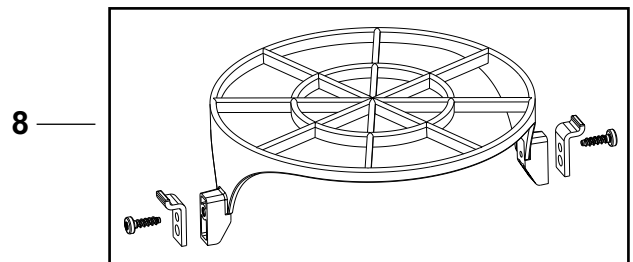

CONTAINER PARTS

08-02	Euroclean Back Vac 6, Back Vac 10	823 0101 010		
	CONTAINER PARTS			7

Item	Part No.	Qty.	Description	Note
1	147 1077 510	1	Outer lid, for Back Vac 6	Blue
1	147 1080 510	1	Outer lid, for Back Vac 10	Blue
3	147 1076 510	1	Container, for Back Vac 6	Blue
3	147 1079 510	1	Container, for Back Vac 10	Blue
4	147 1075 540	1	Cover outer	
4	147 1075 550	1	Cover outer, power outlet	Gasket incl.
5	147 1101 500	1	Latch kit	2 latches, screws and screw towers.
6	147 1078 510	1	Adapter, for Back Vac 10	Screws incl.
7	147 1082 510	1	Grid exhaust	Blue
8	147 1115 500	1	Basket sack filter	Hooks and screws incl.