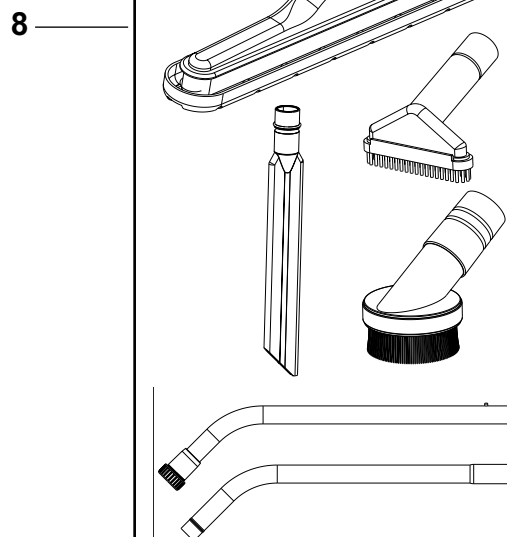

823 0101 010

Euroclean Back Vac 6, Back Vac 10

08-02

12

NOZZLES Ø 1.5 Inch, 38 mm

08-02	Euroclean Back Vac 6, Back Vac 10	823 0101 010		
	NOZZLES Ø 1.5 Inch, 38 mm			13

Item	Part No.	Qty.	Description	Note
1	147 1383 520	1	Scallop carpet floor tool	
2	147 1383 510	1	Hard floor brush tool	
3	147 1383 500	1	Quick-Glide multi surface floor tool	
4	147 1384 500	1	Upholstery tool	
5	147 1385 500	1	Dust tool	
6	147 1386 500	1	Crevice tool	
7	140 7547 500	1	Paddle nozzle	
8	147 1388 500	5	Standard accessory kit	Kit with Item # 3,4,5,6 and a S-wand.

823 0101 010

Euroclean Back Vac 6, Back Vac 10

08-02

14

TUBE, HOSE Ø 1.5 Inch, 38 mm

08-02	Euroclean Back Vac 6, Back Vac 10	823 0101 010		
	TUBES, HOSE Ø 1.5 Inch, 38 mm			15

Item	Part No.	Qty.	Description	Note
1	147 1387 500	1	S-wands	Aluminium
2	147 1237 500	1	Hose cpl. 49 in. (1250 mm)	