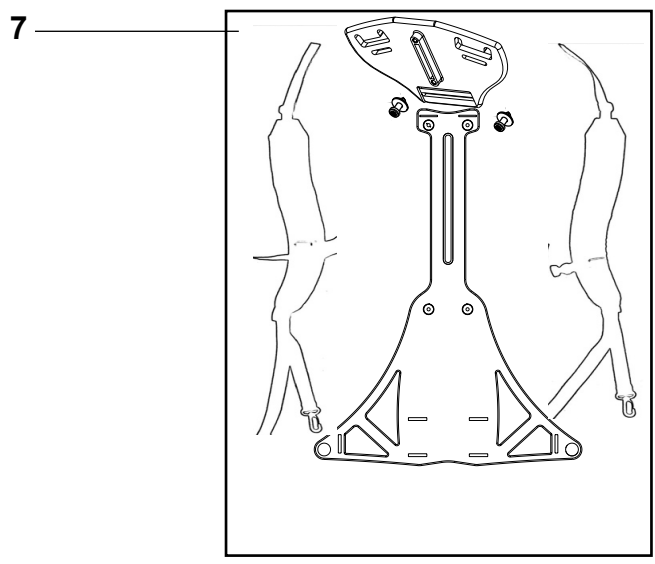

Item	Part No.	Qty.	Description	Note
1	147 1105 500	1	Switch cpl.	
2	140 5496 510	1	Switch	
3	140 8497 530	1	Connector	
4	140 7035 510	1	Sleeve kit	Anti strain clip incl.
5	140 3859 500	1	Cord set US/TW plug, machine end	1.3 ft (400 mm)
6	147 1231 510	1	Curcuit board 100-120V	
7	140 7042 520	1	Internal wire kit	2 Wires incl.
8	147 1243 500	1	Cord extension	50 ft (15.5 m) Colour: Yellow. 16 AWG
9	147 1346 500	1	Anti strain snap hook	

CONTAINER PARTS

08-02	Euroclean Back Vac 6, Back Vac 10	823 0101 010		
	CONTAINER PARTS			7

Item	Part No.	Qty.	Description	Note
1	147 1077 510	1	Outer lid, for Back Vac 6	Blue
1	147 1080 510	1	Outer lid, for Back Vac 10	Blue
3	147 1076 510	1	Container, for Back Vac 6	Blue
3	147 1079 510	1	Container, for Back Vac 10	Blue
4	147 1075 540	1	Cover outer	
4	147 1075 550	1	Cover outer, power outlet	Gasket incl.
5	147 1101 500	1	Latch kit	2 latches, screws and screw towers.
6	147 1078 510	1	Adapter, for Back Vac 10	Screws incl.
7	147 1082 510	1	Grid exhaust	Blue
8	147 1115 500	1	Basket sack filter	Hooks and screws incl.

8

STRAPS PARTS

08-02	Euroclean Back Vac 6, Back Vac 10	823 0101 010		
	STRAPS PARTS			9

Item	Part No.	Qty.	Description	Note
1	147 1092 500	1	Adjusting plate	
2	147 1091 500	1	Harness support	
3	147 1090 500	1	Harness standard	
4	147 1247 500	1	Lifting strap	
5	147 1248 500	1	Padding, back plate	
6	147 1249 500	1	Extension belt	L=400 mm
7	147 1090 510	1	Harness standard cpl.	