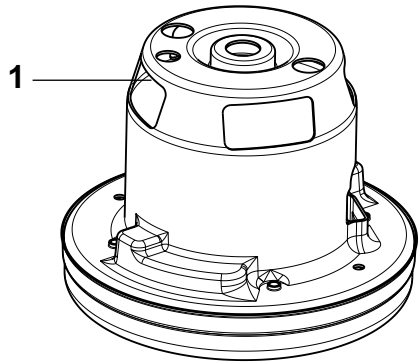

08-02	Euroclean Back Vac 6, Back Vac 10	823 0101 010		
	MOTOR AND MOTOR PARTS			3

Item	Part No.	Qty.	Description	Note
1	147 1109 500	1	Fan unit 100 -120V, 1300W	
2	147 1111 500	1	Motor suspension kit	
3	147 1088 510	1	Motor cover	
4	147 1086 510	1	Chassis