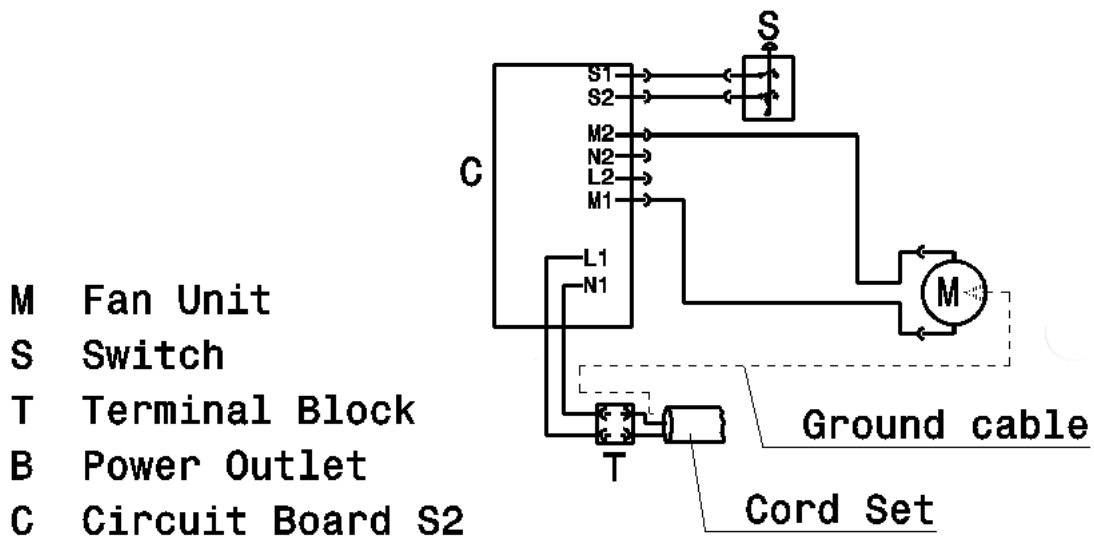

Model Back Vac 6, no power outlet