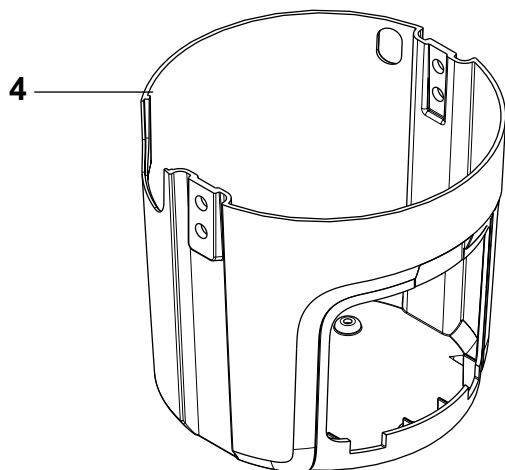

CONTAINER PARTS

08-02	Euroclean Back Vac 6, Back Vac 10	823 0101 010		
	CONTAINER PARTS			7

Item	Part No.	Qty.	Description	Note
1	147 1077 510	1	Outer lid, for Back Vac 6	Blue
1	147 1080 510	1	Outer lid, for Back Vac 10	Blue
3	147 1076 510	1	Container, for Back Vac 6	Blue
3	147 1079 510	1	Container, for Back Vac 10	Blue
4	147 1075 540	1	Cover outer	
4	147 1075 550	1	Cover outer, power outlet	Gasket incl.
5	147 1101 500	1	Latch kit	2 latches, screws and screw towers.
6	147 1078 510	1	Adapter, for Back Vac 10	Screws incl.
7	147 1082 510	1	Grid exhaust	Blue
8	147 1115 500	1	Basket sack filter	Hooks and screws incl.