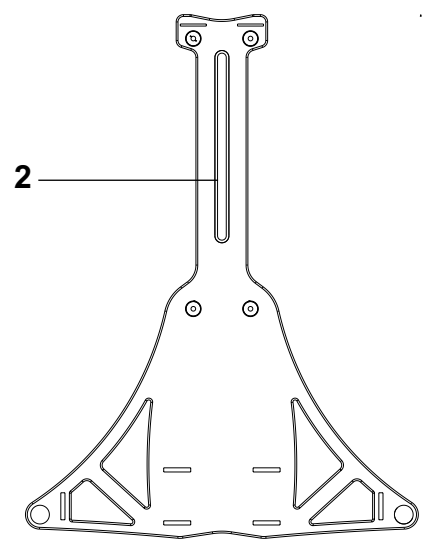

Item	Part No.	Qty.	Description	Note
1	147 1105 500	1	Switch cpl.	
2	140 5496 510	1	Switch	
3	140 8497 530	1	Connector	
4	140 7035 510	1	Sleeve kit	Anti strain clip incl.
5	140 3859 500	1	Cord set US/TW plug, machine end	1.3 ft (400 mm)
6	147 1231 510	1	Curcuit board 100-120V	
7	140 7042 520	1	Internal wire kit	2 Wires incl.
8	147 1243 500	1	Cord extension	50 ft (15.5 m) Colour: Yellow. 16 AWG
9	147 1346 500	1	Anti strain snap hook	

CONTAINER PARTS

08-02	Euroclean Back Vac 6, Back Vac 10	823 0101 010		
	CONTAINER PARTS			7

Item	Part No.	Qty.	Description	Note
1	147 1077 510	1	Outer lid, for Back Vac 6	Blue
1	147 1080 510	1	Outer lid, for Back Vac 10	Blue
3	147 1076 510	1	Container, for Back Vac 6	Blue
3	147 1079 510	1	Container, for Back Vac 10	Blue
4	147 1075 540	1	Cover outer	
4	147 1075 550	1	Cover outer, power outlet	Gasket incl.
5	147 1101 500	1	Latch kit	2 latches, screws and screw towers.
6	147 1078 510	1	Adapter, for Back Vac 10	Screws incl.
7	147 1082 510	1	Grid exhaust	Blue
8	147 1115 500	1	Basket sack filter	Hooks and screws incl.

8

STRAPS PARTS

08-02	Euroclean Back Vac 6, Back Vac 10	823 0101 010		
	STRAPS PARTS			9

Item	Part No.	Qty.	Description	Note
1	147 1092 500	1	Adjusting plate	
2	147 1091 500	1	Harness support	
3	147 1090 500	1	Harness standard	
4	147 1247 500	1	Lifting strap	
5	147 1248 500	1	Padding, back plate	
6	147 1249 500	1	Extension belt	L=400 mm
7	147 1090 510	1	Harness standard cpl.	

823 0101 010

Euroclean Back Vac 6, Back Vac 10

08-02

14

TUBE, HOSE Ø 1.5 Inch, 38 mm

08-02	Euroclean Back Vac 6, Back Vac 10	823 0101 010		
	TUBES, HOSE Ø 1.5 Inch, 38 mm			15

Item	Part No.	Qty.	Description	Note
1	147 1387 500	1	S-wands	Aluminium
2	147 1237 500	1	Hose cpl. 49 in. (1250 mm)	