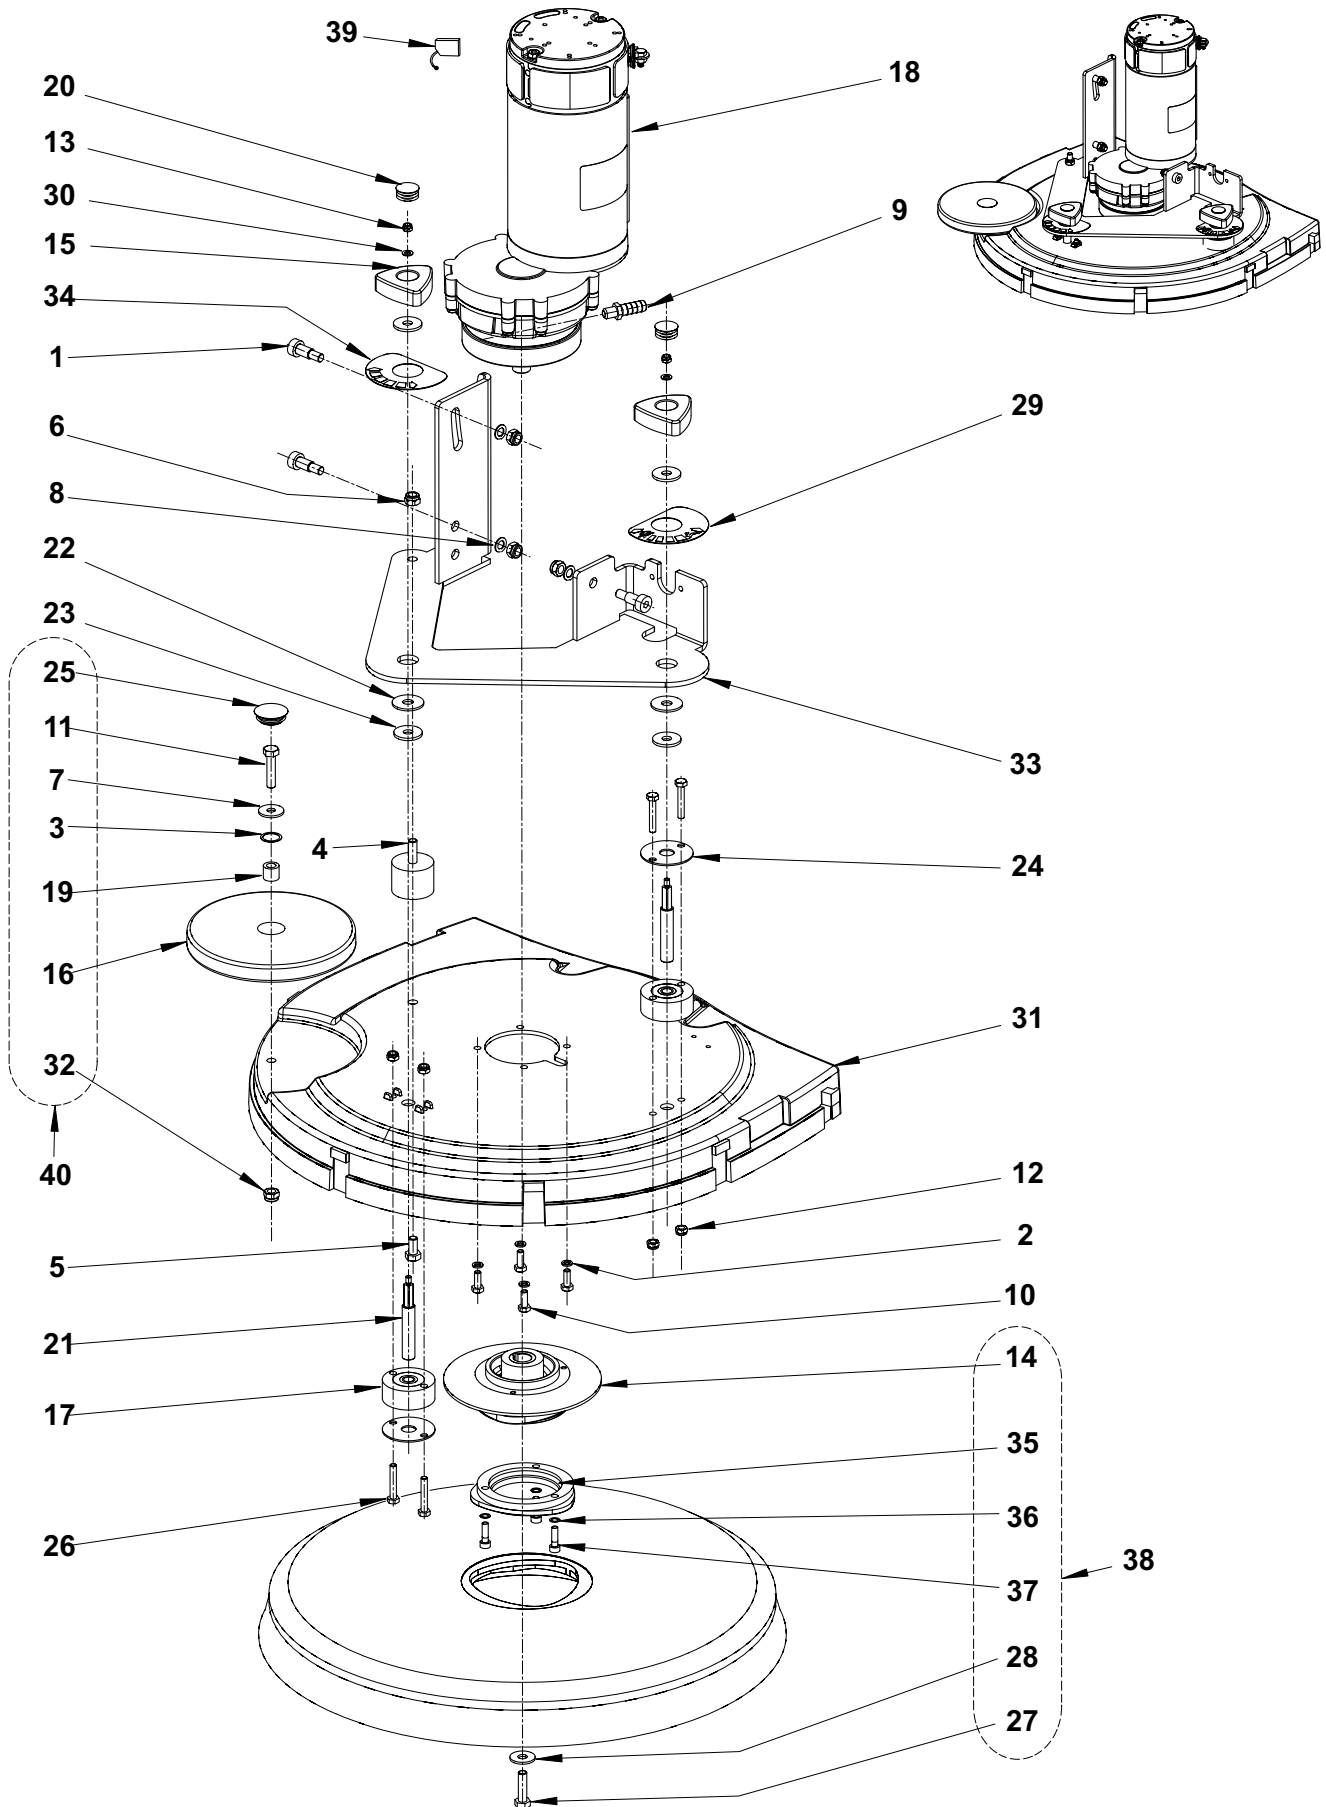

Item No.	Ref. No.	Qty	Description
1	909 6495 000	3	SHOULDER BOLT M10X16
2	145 0252 000	4	WASHER SS
3	xxxxxxxxxx	1	SPRING WASHER (SEE ROLLER BUMPER KIT)
4#	9097184000	1	VIBRATION DAMPING M8
5#	xxxxxxxxxx	1	SCREW HEX HD M8X12 SS
6	xxxxxxxxxx	4	NUT SELFLOCKING M8 (SEE HARDWARE BRUSH DECK KIT)
7	xxxxxxxxxx	1	WASHER 8X24 (SEE ROLLER BUMPER KIT)
8#	33005842	3	WASHER M8 UNI1751B
9#	L08601624	1	PIPE HOLDER
10	145 9959 000	4	SCREW HEX HD M6X16 SS
11	xxxxxxxxxx	1	SCREW HEX HD M8X30 SS (SEE ROLLER BUMPER KIT)
12	xxxxxxxxxx	4	NUT HEX. SELFLOCK. M6 SS (SEE HARDWARE BRUSH DECK KIT)
13	xxxxxxxxxx	2	NUT HEX. LOW SELF LOCK. M5 SS (SEE HARDWARE BRUSH DECK KIT)
14	xxxxxxxxxx	1	BRUSH HUB (SEE HOLDERPOLYG.W/FLAGE KIT)
15	xxxxxxxxxx	2	KNOB (SEE HARDWARE BRUSH DECK KIT)
16	xxxxxxxxxx	1	BUMPER ROLLER (SEE ROLLER BUMPER KIT)
17	xxxxxxxxxx	2	SPACER (SEE HARDWARE BRUSH DECK KIT)
18	909 6546 000	1	REDUCTION GEARMOTOR CPL.
19	xxxxxxxxxx	1	SPACER (SEE ROLLER BUMPER KIT)
20	xxxxxxxxxx	2	CAP FOR KNOB (SEE HARDWARE BRUSH DECK KIT)
21	xxxxxxxxxx	2	DOWEL BRUSH PLATE FIXING (SEE HARDWARE BRUSH DECK KIT)
22	xxxxxxxxxx	2	WASHER RUBBER 10X30X2 (SEE HARDWARE BRUSH DECK KIT)
23	xxxxxxxxxx	4	WASHER FLAT 9X27 (SEE HARDWARE BRUSH DECK KIT)
24	xxxxxxxxxx	2	VIBRATION DAMPING PLATE (SEE HARDWARE BRUSH DECK KIT)
25#	xxxxxxxxxx	1	CAP, BUMPER ROLLER (SEE ROLLER BUMPER KIT)
26	xxxxxxxxxx	4	SCREW HEX HD M6X35 SS (SEE HARDWARE BRUSH DECK KIT)
27	xxxxxxxxxx	1	SCREW HEX HD M6X20 SS (SEE HOLDERPOLYG.W/FLAGE KIT)
28	xxxxxxxxxx	1	WASHER FLAT 6X24 SS (SEE HOLDERPOLYG.W/FLAGE KIT)
29	909 6533 000	1	DECAL BRUSH ADJUSTING
30#	xxxxxxxxxx	4	WASHER M5 UNI6592 (SEE HARDWARE BRUSH DECK KIT)
31	909 6042 000	1	BRUSH DECK 530MM/20"
32	xxxxxxxxxx	1	NUT HEX SELFLOCK M8 SS (SEE ROLLER BUMPER KIT)
33	909 6485 000	1	PLATE, DECK BRUSH OLDER
34	909 6532 000	1	DECAL BRUSH ADJUSTING
35	xxxxxxxxxx	1	BRUSH HUB (SEE HOLDERPOLYG.W/FLAGE KIT)
36#	xxxxxxxxxx	3	WASHER M6 (SEE HOLDERPOLYG.W/FLAGE KIT)
37#	xxxxxxxxxx	3	SCREW M6X20 SS (SEE HOLDERPOLYG.W/FLAGE KIT)
38	9097093000	1	HOLDERPOLYG.W/FLAGE KIT (14,27,28,35,36,37)
39	909 5380 000	1	CARBON BRUSH (4 PCS)
40	909 6887 000	1	ROLLER BUMPER KIT (3,7,11,16,19,25,32)
[41]	909 6888 000	1	HARDWARE BRUSH DECK KIT (5,6,12,13,15,17,20,21,22,23,24,26,30)