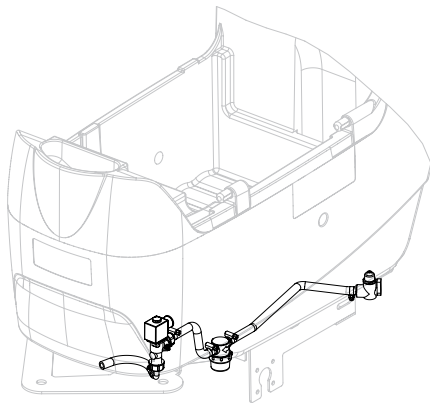

INTO THE TANK

2007-01

SOLUTION SYSTEM

2007-09

Adfinity™ 17ST / 20ST**13**

Item No.	Ref. No.	Qty	Description
1	909 6637 000	1	HOLDER RUBBER 90°
2*	9096916000	1	FILTER, SOLUTION TANK
3A#	L08603893	1	NET FILTER WITH GASKET KIT
4	56325716	2	WASHER FLAT 4X9 SS
5#	L08603685	2	NUT HEX SELF LOCK M4 SS
6	145 8582 000	5	CLAMP
7	146 0497 000	2	SCREW HEX HD M4X14 SS
8A#	9097166000	1	FILTER COMPLETE KIT
9	9096994000	1	VALVE ELBOW (SEE VALVE ELBOW WITH PIPES KIT)
10	909 6555 000	1	SOLENOID VALVE 24V
11	909 6636 000	1	HOLDER RUBBER 1/2 FEMALE
12#	9096995000	1	VALVE ELBOW WITH PIPES KIT (9)