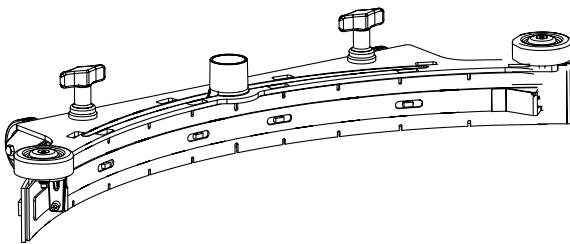

Adfinity™ 17ST - 20ST

Ref. No. Qty Description

Ref. No.	Qty	Description
* #L08603878	1	SQUEEGEE CPL KIT
909 6851 000	1	SQUEEGEE CPL ALUMINIUM KIT 30"
909 6483 000	1	BLADE NEOPRENE FRONT
909 6484 000	1	BLADE NEOPRENE REAR
909 6860 000*	1	BLADES NEOPRENE KIT 30"
909 6858 000*	1	BLADES POLYURETHAN KIT 30"