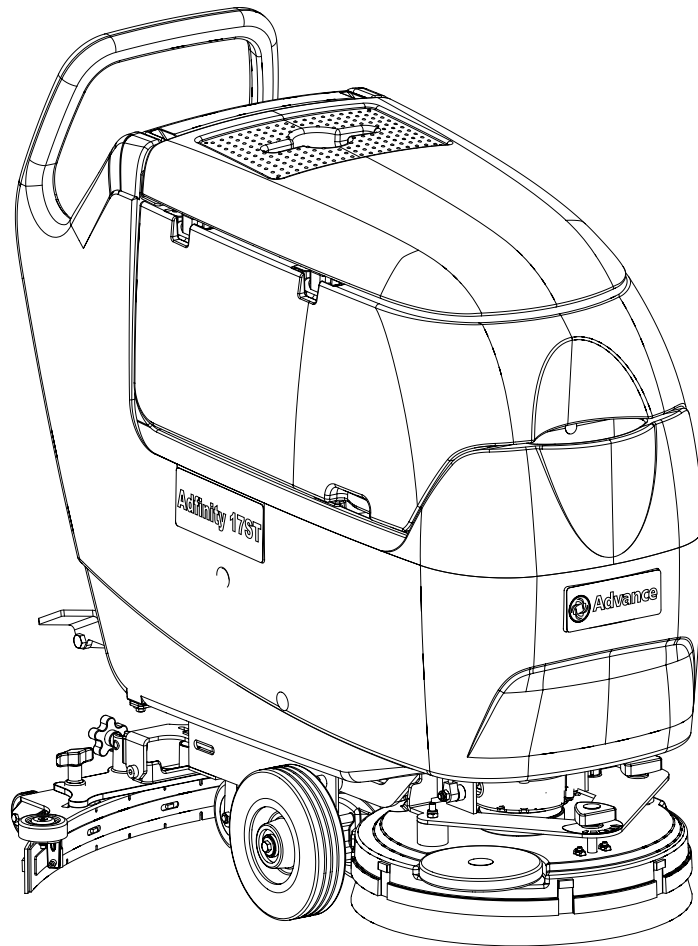

Adfinity™ 17ST / 20ST

PARTS LIST

Advance models: 9L08 7161 020
9L08 7162 020

Advance
by Nilfisk-Advance

9096913000(2)2007-09

DESCRIPTION

PLAN

GENERAL VIEW	2 - 3
SOLUTION TANK	4 - 5
RECOVERY TANK	6 - 7
CHASSIS SYSTEM	8 - 9
WHEELS SYSTEM	10 - 11
SOLUTION SYSTEM	12 - 13
SQUEEGEE SYSTEM	14 - 15
BRUSH SYSTEM ADFINITY 17ST	16 - 17
BRUSH SYSTEM ADFINITY 20ST	18 - 19
SPLASH GUARD	20 - 21
ACCESSORIES	22 - 25
CONTROL PANEL SYSTEM	26 - 27
ELECTRICAL COMPONENTS	28 - 29
WIRING DIAGRAM	30
RECOMMENDED SPARE PARTS	31 - 32
OPTIONAL	33