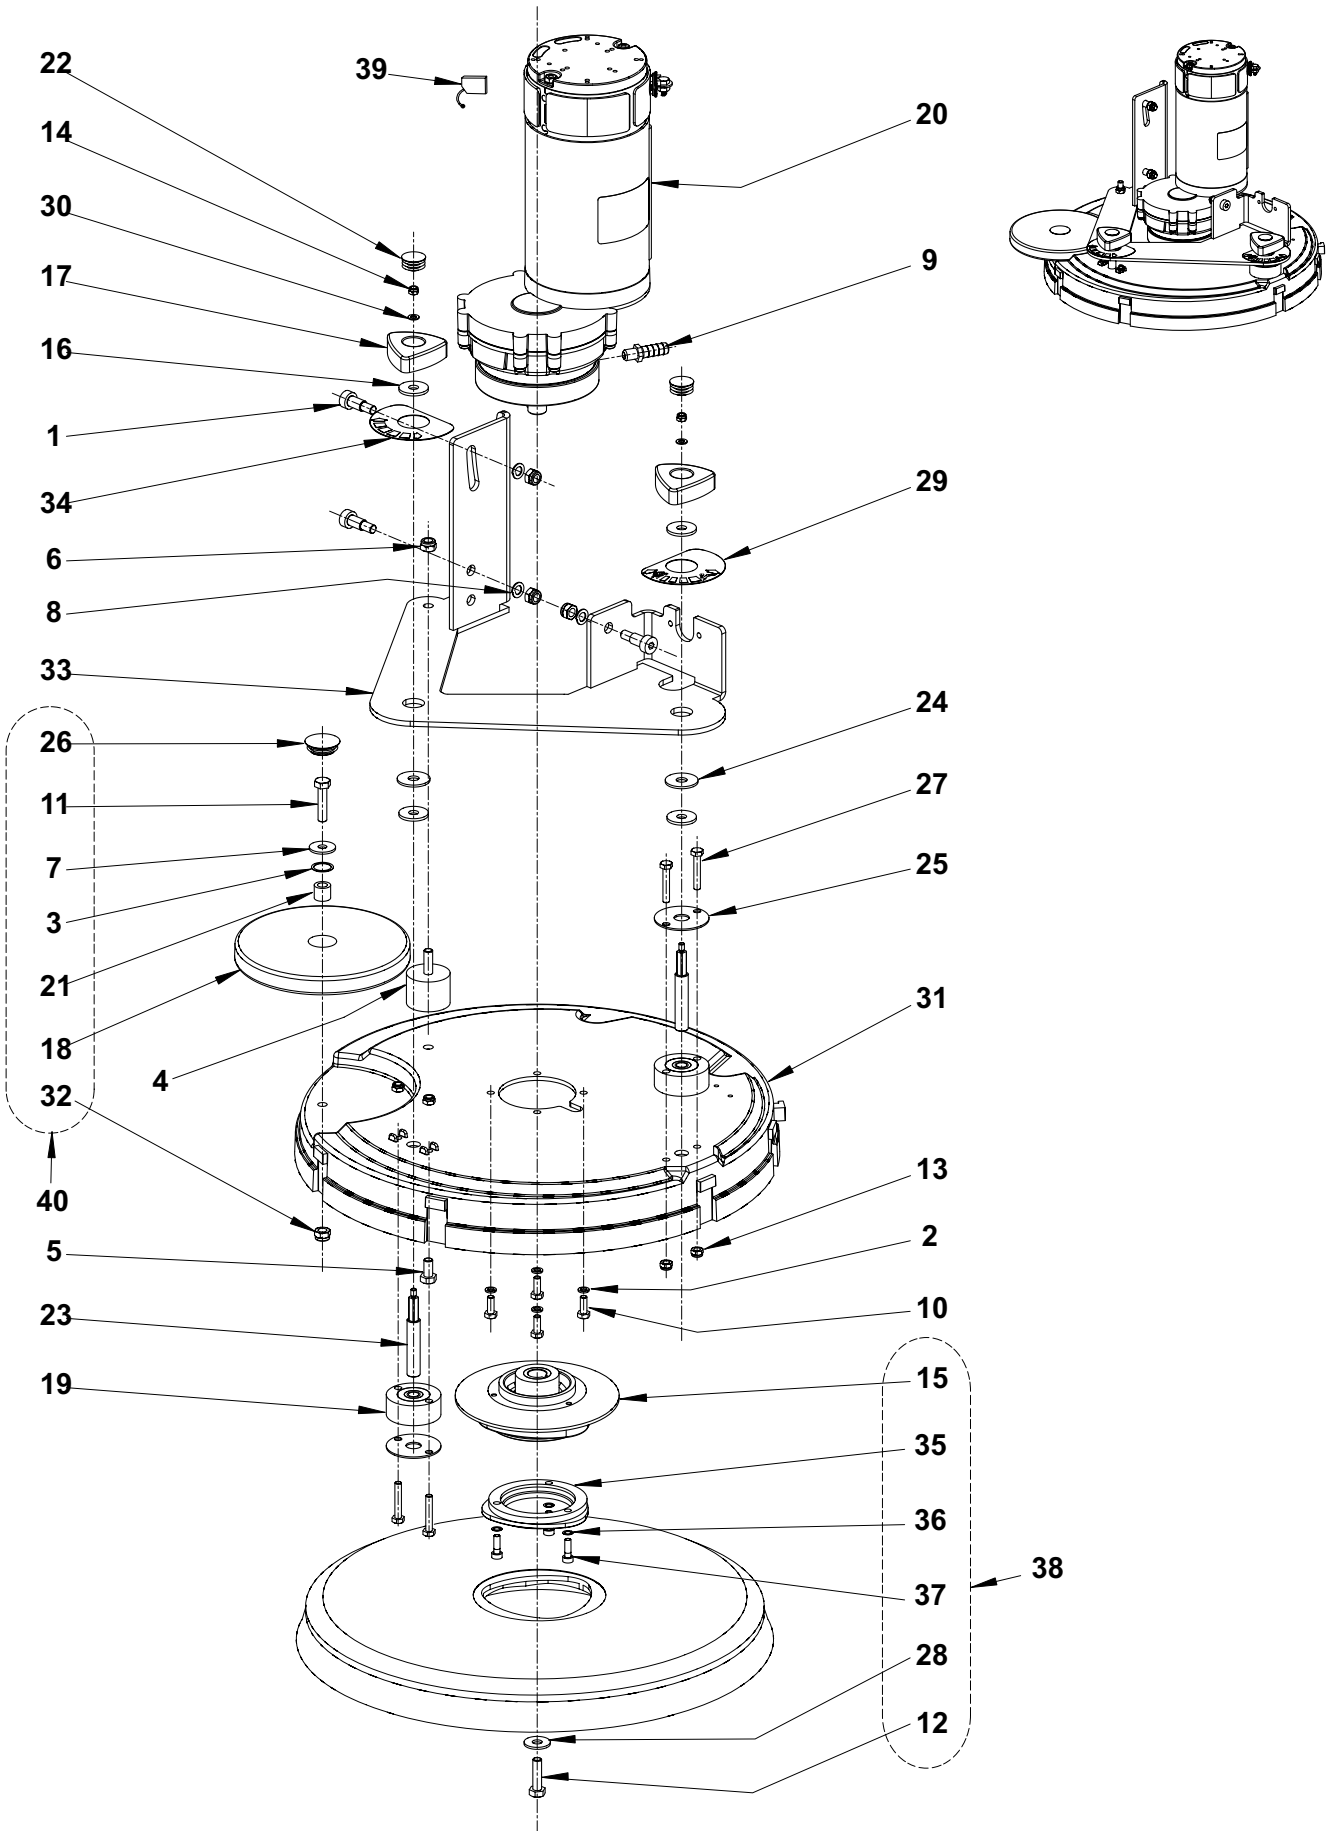

Item No.	Ref. No.	Qty	Description
1	909 6495 000	3	SHOULDER BOLT M10X16
2	145 0252 000	4	WASHER SS
3	xxxxxxxxxx	1	SPRING WASHER (SEE ROLLER BUMPER KIT)
4#	9097184000	1	VIBRATION DAMPING M8
5#	xxxxxxxxxx	1	SCREW HEX HD M8X12 SS
6	xxxxxxxxxx	4	NUT SELFLOCKING M8 (SEE HARDWARE BRUSH DECK KIT)
7	xxxxxxxxxx	1	WASHER 8X24 (SEE ROLLER BUMPER KIT)
8#	33005842	3	WASHER M8 UNI1751B
9	56325648	1	HOLDER RUBBER
10	145 9959 000	4	SCREW HEX HD M6X16 SS
11	xxxxxxxxxx	1	SCREW HEX HD M8X30 SS (SEE ROLLER BUMPER KIT)
12	xxxxxxxxxx	1	SCREW HEX HD M6X20 SS (SEE HOLDERPOLYG.W/FLAGE KIT AND BRUSH SYSTEM HW KIT)
13	xxxxxxxxxx	4	NUT HEX. SELFLOCK. M6 SS (SEE HARDWARE BRUSH DECK KIT)
14#	L08603688	2	NUT HEX. LOW SELF LOCK. M5 SS
15	xxxxxxxxxx	1	BRUSH HUB (SEE HOLDERPOLYG.W/FLAGE KIT)
16#	L08812719	4	WASHER FLAT 9X27
17	xxxxxxxxxx	2	KNOB (SEE HARDWARE BRUSH DECK KIT)
18	xxxxxxxxxx	1	BUMPER ROLLER (SEE ROLLER BUMPER KIT)
19#	L08812213	2	BUFFER
20	909 6546 000	1	REDUCTION GEARMOTOR CPL. 520W 24V
21	xxxxxxxxxx	1	SPACER (SEE ROLLER BUMPER KIT) (SEE HARDWARE BRUSH DECK KIT)
22	xxxxxxxxxx	2	CAP FOR KNOB (SEE HARDWARE BRUSH DECK KIT)
23	xxxxxxxxxx	2	PIN PLATE FIXING (SEE HARDWARE BRUSH DECK KIT)
24	xxxxxxxxxx	2	WASHER RUBBER 10X30X2 (SEE HARDWARE BRUSH DECK KIT)
25#	L08812779	2	PLATE VIBRATION DAMPING
26#	xxxxxxxxxx	1	CAP, BUMPER ROLLER (SEE ROLLER BUMPER KIT AND HARDWARE BRUSH DECK KIT)
27#	145 0245 000	4	SCREW M6X35 UNI5739
28	xxxxxxxxxx	1	WASHER FLAT 6X24 SS (SEE HOLDERPOLYG.W/FLAGE KIT)
29	909 6533 000	1	DECAL BRUSH ADJUSTING
30	xxxxxxxxxx	2	WASHER FLAT 5X10 SS (SEE HARDWARE BRUSH DECK KIT)
31	909 6043 000	1	BRUSH DECK 450MM/17"
32	xxxxxxxxxx	1	NUT HEX SELFLOCK M8 SS (SEE ROLLER BUMPER KIT)
33	909 6485 000	1	PLATE, DECK BRUSH HOLDER
34	909 6532 000	1	DECAL BRUSH ADJUSTING
35	xxxxxxxxxx	1	BRUSH HUB (SEE HOLDERPOLYG.W/FLAGE KIT)
36#	xxxxxxxxxx	3	WASHER M6 (SEE HOLDERPOLYG.W/FLAGE KIT)
37#	xxxxxxxxxx	3	SCREW M6X20 SS (SEE HOLDERPOLYG.W/FLAGE KIT)
38	9097093000	1	HOLDER POLYG.W/FLAGE KIT (12,15,28,35,36,37)
39	909 5380 000	1	CARBON BRUSH (4 PCS)
40	909 6887 000	1	ROLLER BUMPER KIT (3,7,11,18,21,26,32)
[41]	909 6888 000	1	HARDWARE BRUSH DECK KIT (5,6,12,13,17,20,21,22,23,24,26,30)