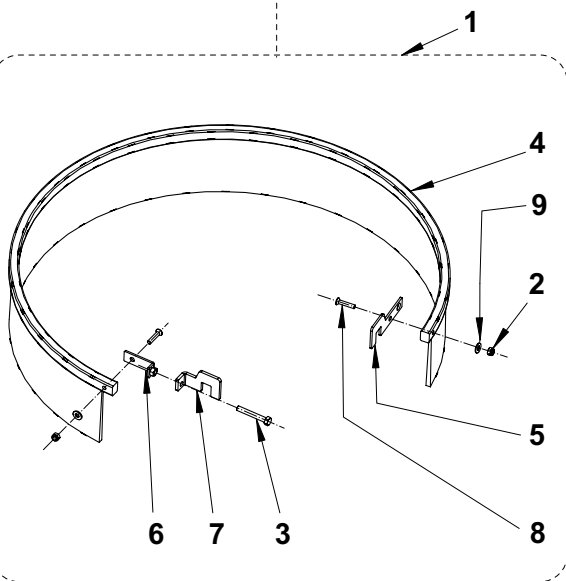

**SPLASH GUARD 17" KIT
(ADFINITY™ 17ST)**