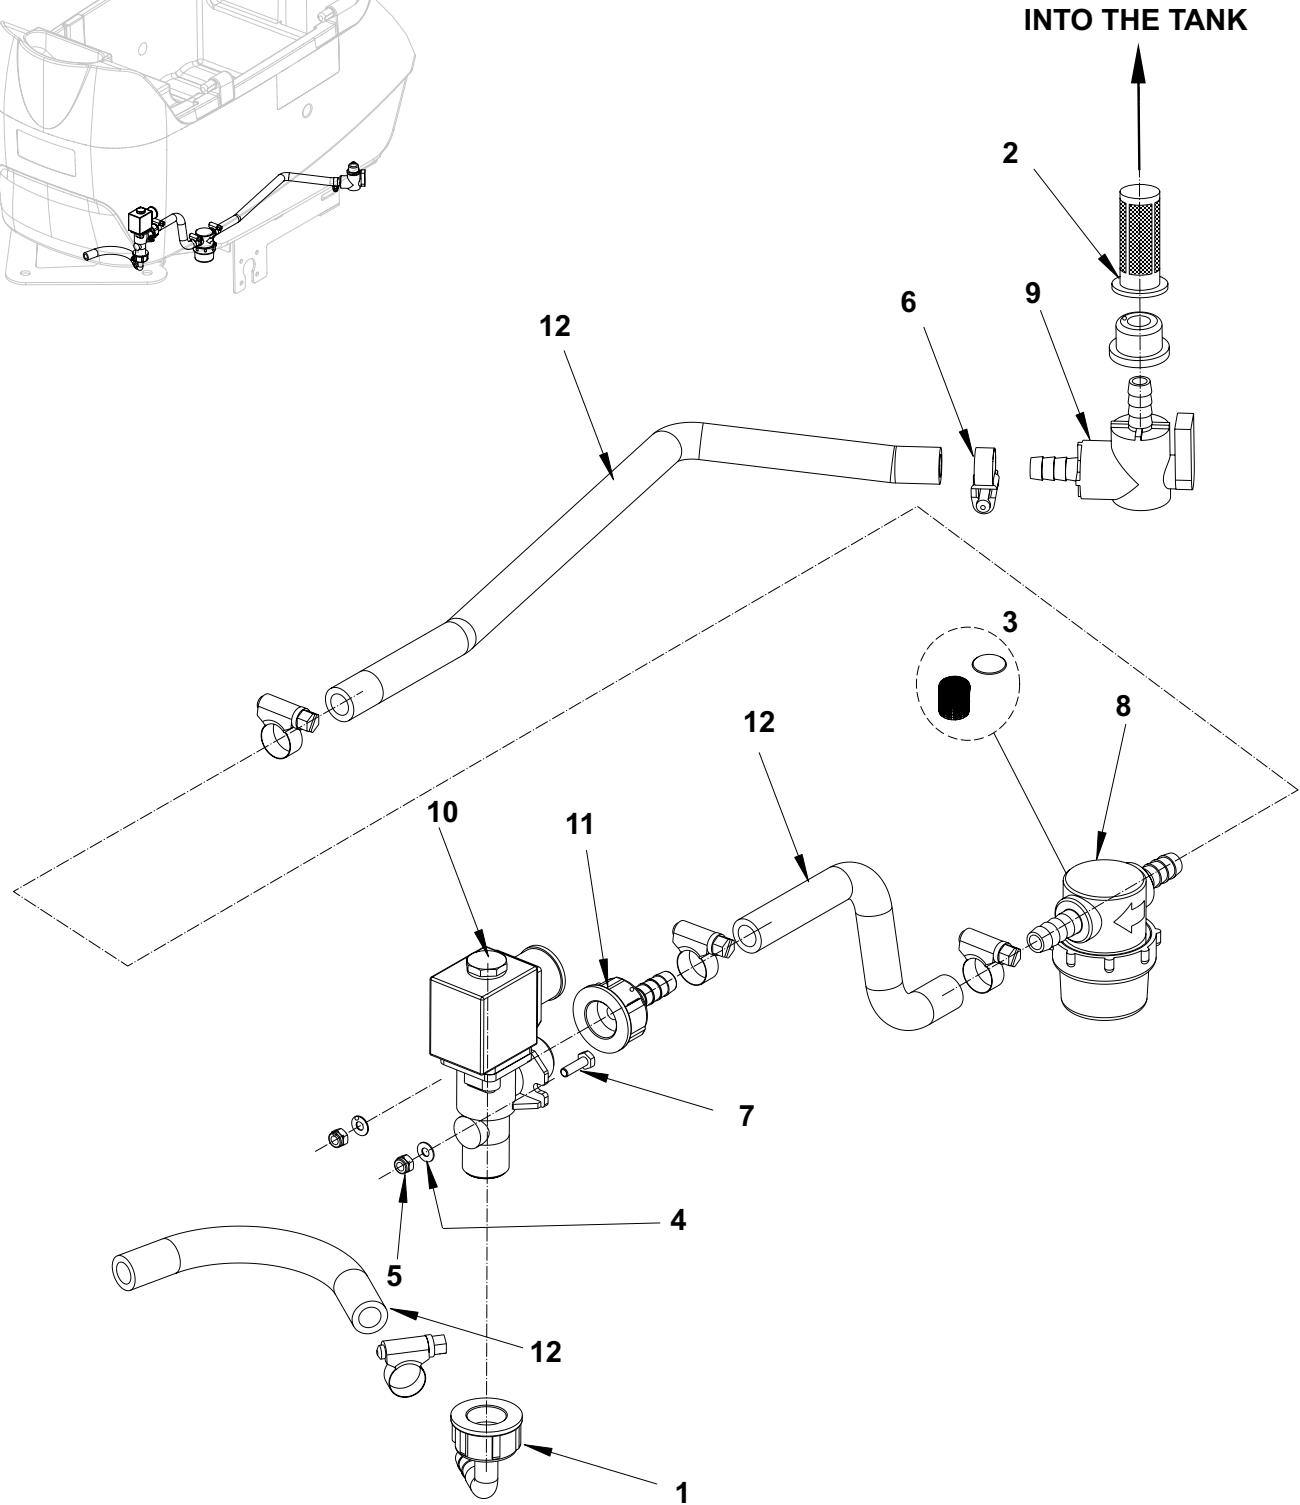

2007-01

WHEELS SYSTEM

2007-09

Adfinity™ 17ST / 20ST

11

Item No.	Ref. No.	Qty	Description
1	909 6507 000	2	WHEEL FRONT D.200
1*	9097167000	2	WHEEL FRONT D.200 65SH
2	909 6508 000	1	WHEELS SHAFT
3	33005607	8	NUT SELFLOCKING M8
4	56325580	2	SPACER
5	33004590	2	SCREW M8X16
6#	33005444	8	SCREW M8X20 UNI5739
7	909 6509 000	2	SPACER

INTO THE TANK

2007-01

SOLUTION SYSTEM

2007-09

Adfinity™ 17ST / 20ST**13**

Item No.	Ref. No.	Qty	Description
1	909 6637 000	1	HOLDER RUBBER 90°
2*	9096916000	1	FILTER, SOLUTION TANK
3A#	L08603893	1	NET FILTER WITH GASKET KIT
4	56325716	2	WASHER FLAT 4X9 SS
5#	L08603685	2	NUT HEX SELF LOCK M4 SS
6	145 8582 000	5	CLAMP
7	146 0497 000	2	SCREW HEX HD M4X14 SS
8A#	9097166000	1	FILTER COMPLETE KIT
9	9096994000	1	VALVE ELBOW (SEE VALVE ELBOW WITH PIPES KIT)
10	909 6555 000	1	SOLENOID VALVE 24V
11	909 6636 000	1	HOLDER RUBBER 1/2 FEMALE
12#	9096995000	1	VALVE ELBOW WITH PIPES KIT (9)