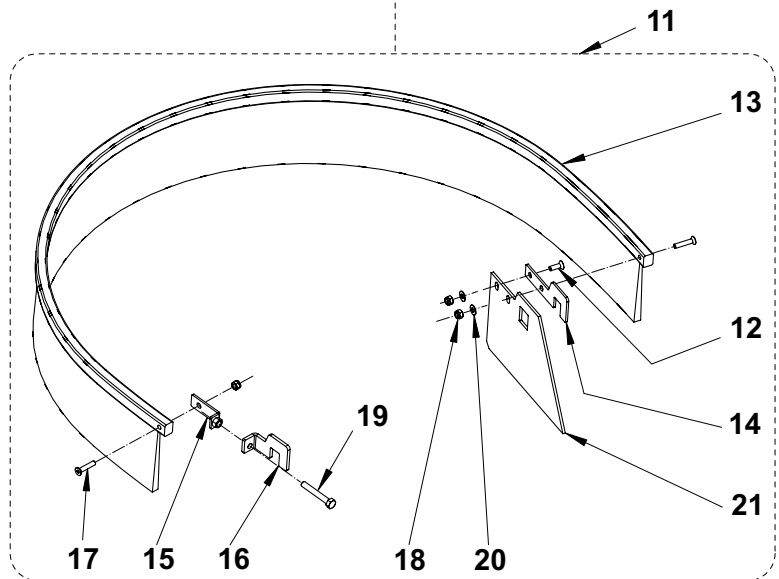

**SPLASH GUARD 20" KIT
(ADFINITY™ 20ST)**