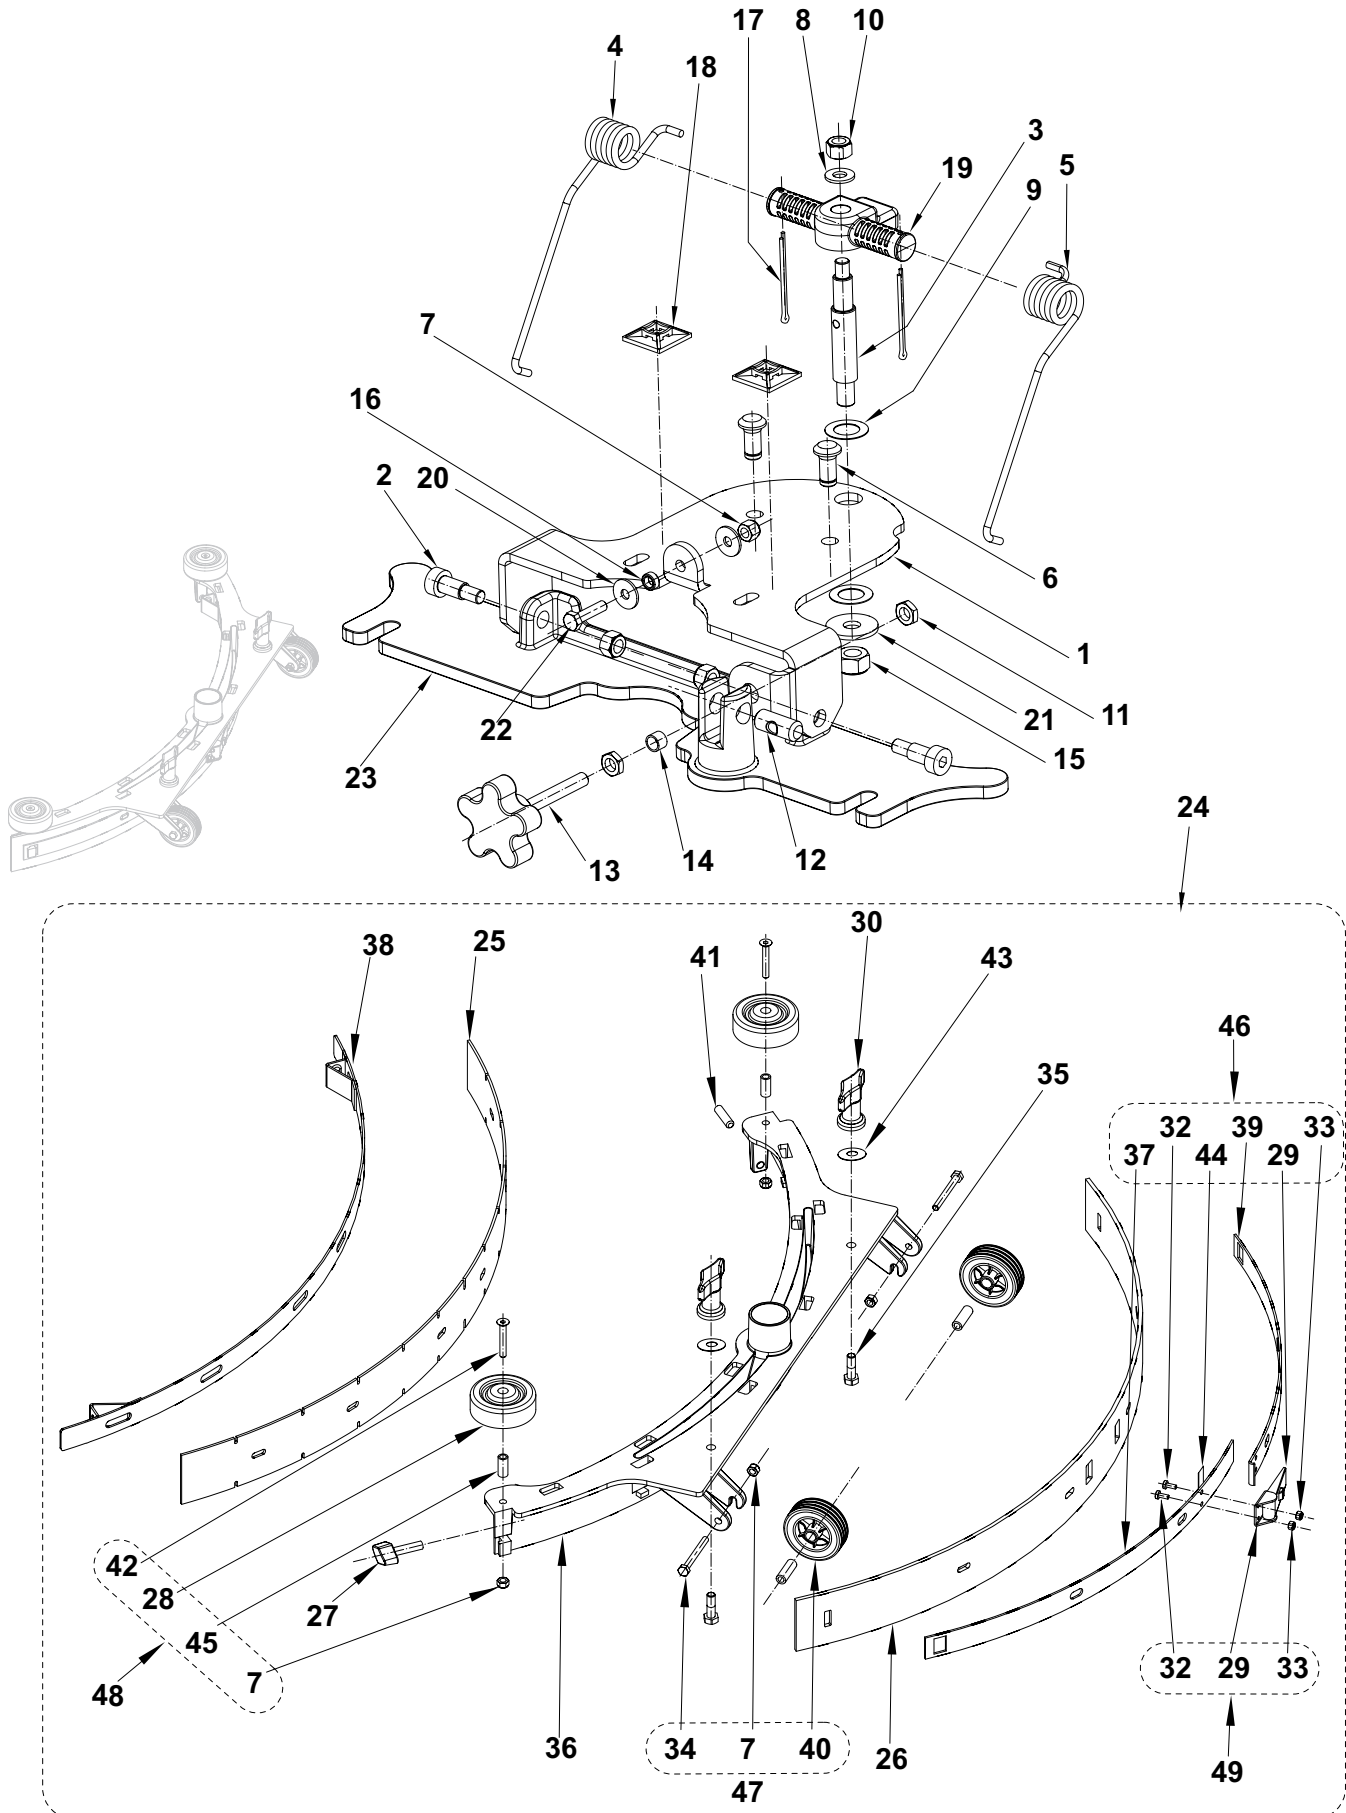

Item No.	Ref. No.	Qty	Description
1	909 6494 000	1	BRACKET, SQUEEGEE SUPPORT
2	xxxxxxxxxx	2	SHOULDER BOLT M10X16 (SEE HARDWARE FIXING KIT)
3	909 6497 000	1	PIN SQUEEGEE
4	909 6537 000	1	SPRING SQUEEGEE PUSHING
5	909 6538 000	1	SPRING SQUEEGEE PUSHING
6	909 6543 000	2	PIN SQUEEGEE FIXING
7#	xxxxxxxxxx	5	NUT HEX. SELFLOCK. M6 SS (SEE WHEEL SQUEEGEE KIT- HARDWARE FIXING KIT - ROLLER BUMPER SQUEEGEE KIT)
8	33005915	1	WASHER FLAT 8X17
9#	L08238300	2	WASHER 15X25
10	33005607	3	NUT SELFLOCKING M8
11	xxxxxxxxxx	2	NUT HEX LOW M8 (SEE HARDWARE FIXING KIT)
12	xxxxxxxxxx	1	SUPPORT PIN (SEE HARDWARE FIXING KIT)
13	xxxxxxxxxx	1	HANDWHEEL M8X55 (SEE HARDWARE FIXING KIT)
14	xxxxxxxxxx	1	SPACER Ø8XØ10X7 (SEE HARDWARE FIXING KIT)
15	33005608	1	NUT SELF L. M10 UNI7474
16	xxxxxxxxxx	1	SPACER 6.5X10X4.5 (SEE HARDWARE FIXING KIT)
17	33005758	2	SPLIT PIN
18	909 6635 000	2	HOLDER FLAT TIE
19	909 6052 000	1	SPRING SUPPORT
20	xxxxxxxxxx	1	WASHER FLAT 6X18 SS (SEE HARDWARE FIXING KIT)
21	56325568	1	WASHER FLAT 10X30
22	xxxxxxxxxx	1	SCREW HEX HD M6X25 SS (SEE HARDWARE FIXING KIT)
23	909 6045 000	1	SQUEEGEE SUPPORT
24	909 6851 000	1	SQUEEGEE CPL ALU KIT 30"
25	909 6483 000	1	BLADE NEOPRENE FRONT
26	909 6484 000	1	BLADE NEOPRENE REAR
27	909 6551 000	1	KNOB M8X30 SS
28	xxxxxxxxxx	2	ROLLER BUMPER (SEE ROLLER BUMPER SQUEEGEE KIT)
29	xxxxxxxxxx	1	LATCH FOR SQUEEGEE (SEE HARDWARE SQUEEGEE FIXING KIT AND LATCH SQUEEGEE KIT)
30#	L08603675	2	NUT THUMB SQUEEGEE FIXING
32	xxxxxxxxxx	2	SCREW M4X10 SS (SEE HARDWARE SQUEEGEE FIXING KIT AND LATCH SQUEEGEE KIT)
33	xxxxxxxxxx	2	NUT HEX SELF LOCK M4 SS (SEE HARDWARE SQUEEGEE FIXING KIT AND LATCH SQUEEGEE KIT)
34	xxxxxxxxxx	2	SCREW HEX HD M6X55 SS (SEE WHEEL SQUEEGEE KIT AND ROLLER BUMPER SQUEEGEE KIT)
35	909 5953 000	2	SCREW 5/16"X1" UNC
36	909 6044 000	1	WELDMENT SQUEEGEE TOOL
37	xxxxxxxxxx	1	STRAP, SQUEEGEE LEFT REAR (SEE HARDWARE SQUEEGEE FIXING KIT)
38	909 6055 000	1	STRAP, SQUEEGEE FRONT
39	xxxxxxxxxx	1	STRAP, SQUEEGEE RIGHT REAR (SEE HARDWARE SQUEEGEE FIXING KIT)
40	xxxxxxxxxx	2	SQUEEGEE WHEEL D.60 (SEE WHEEL SQUEEGEE KIT)
41	909 6600 000	1	DOWEL M8X30 SS
42	xxxxxxxxxx	2	SCREW M6X40 SS (SEE ROLLER BUMPER SQUEEGEE KIT)
43	909 6682 000	2	RUBBER WASHER
44	xxxxxxxxxx	1	RUBBER SPACER (SEE HARDWARE SQUEEGEE FIXING KIT)
45	xxxxxxxxxx	2	SPACER Ø6,3XØ9,5X21 (SEE ROLLER BUMPER SQUEEGEE KIT)
46	909 6882 000	1	HARDWARE SQUEEGEE FIXING KIT (29,32,33,37,39,44)
47	909 6883 000	1	WHEEL SQUEEGEE KIT (7,34,40)
48	909 6884 000	1	ROLLER BUMPER SQUEEGEE KIT (7,28,42,45)
49#	909 6394 000	1	LATCH SQUEEGEE KIT (29,32,33)
[50]#	909 6885 000	1	HARDWARE FIXING KIT (2,7,11,12,13,14,16,20,22)