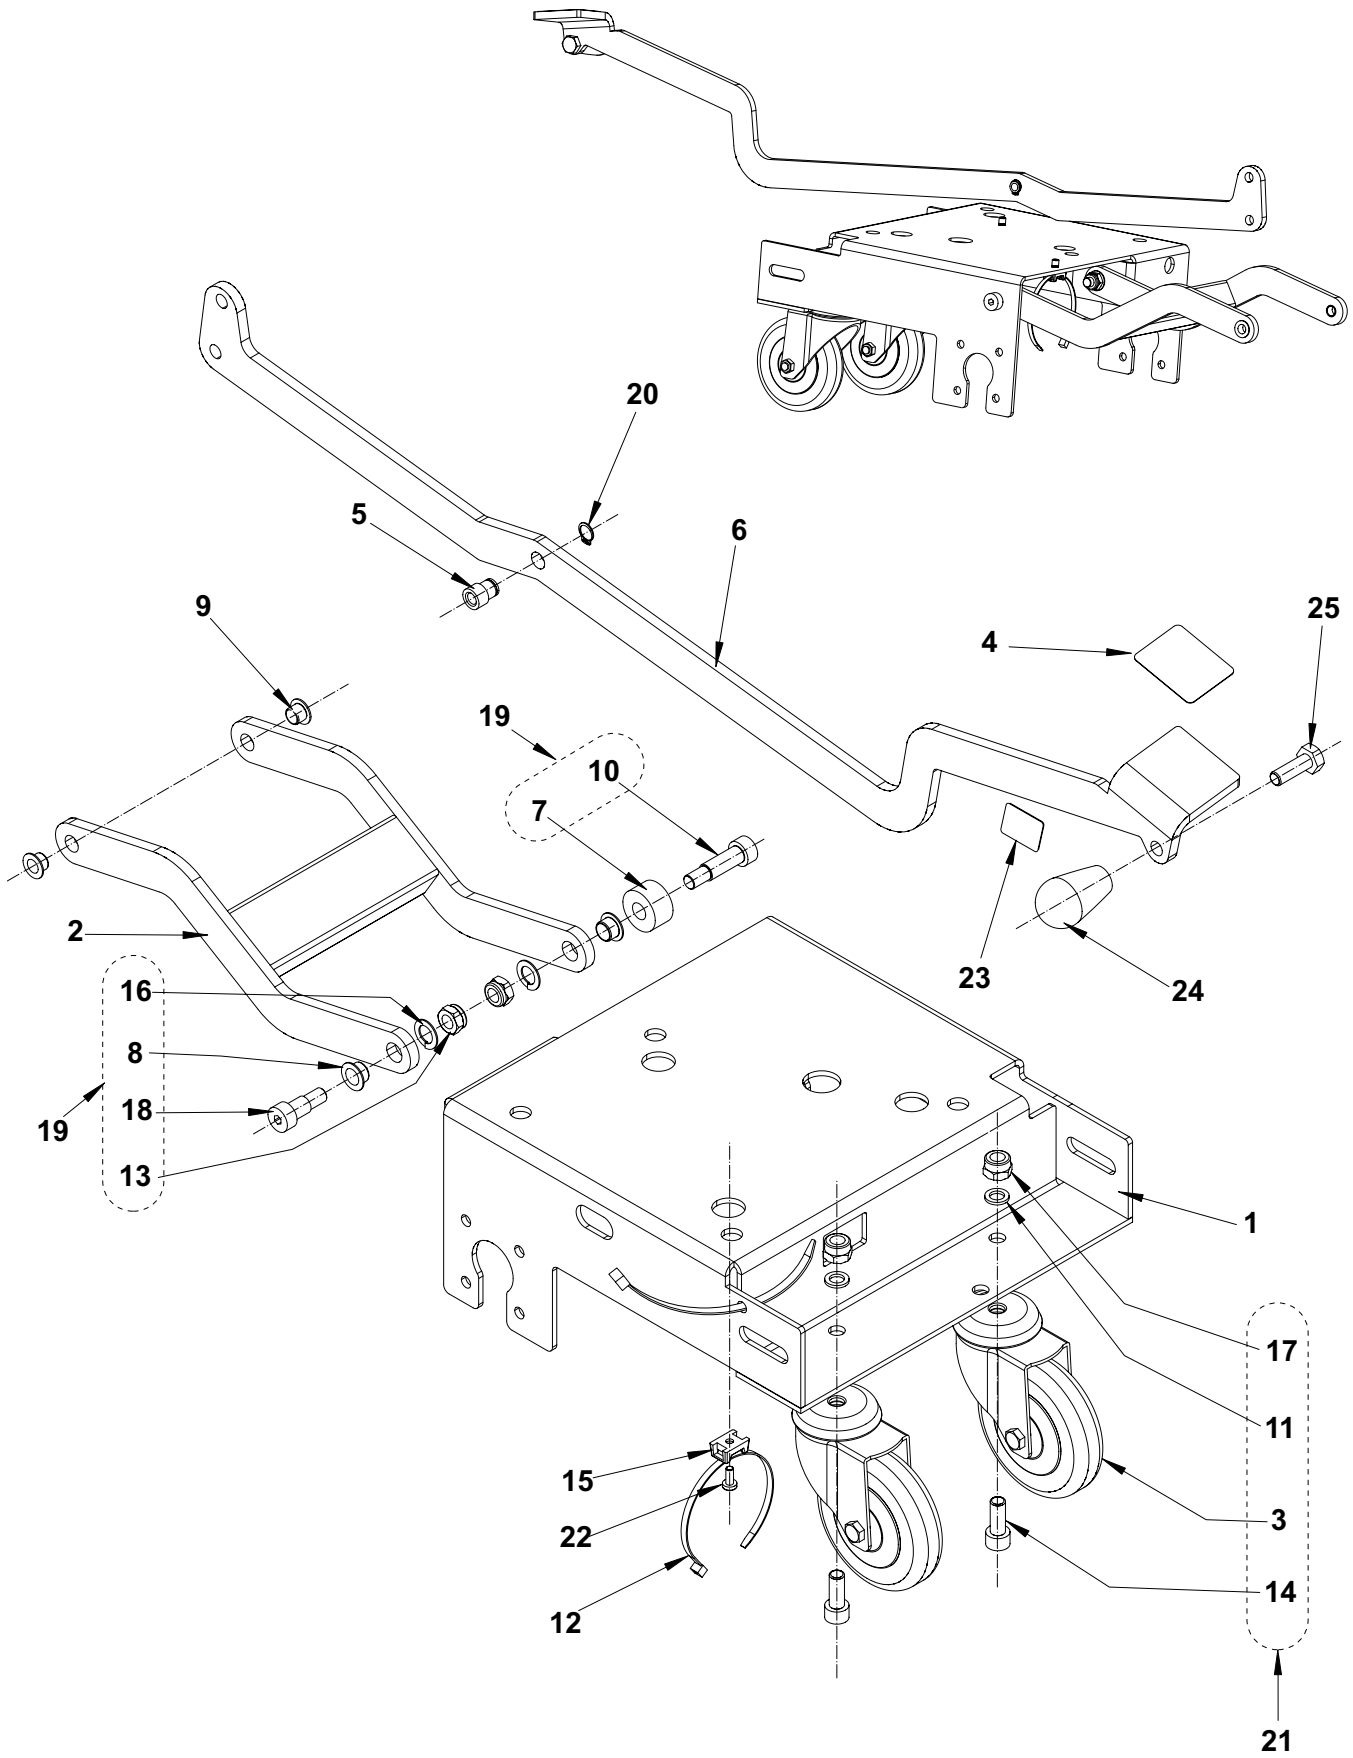

2007-01

RECOVERY TANK

2007-09

Adfinity™ 17ST / 20ST

7

Item No.	Ref. No.	Qty	Description
1	909 6230 000	1	HOSE SQUEEGEE VACUUM
2	909 6528 000	1	DRAIN HOSE
3	909 6643 000	2	PLATE TANK COVER
4	909 6679 000	1	BUSH FLANGED
5#	L08603845	1	CLAMP
6	909 6899 000	1	CAP TANK
7#	L08603668	6	SCREW CYL HD THD FORM M3,9X12
8	xxxxxxxxxx	6	WASHER FLAT 6X18 SS (SEE RECOVERY TANK HARDWARE KIT)
9	56324497	2	CAGE, FLOAT COMPLETE
10	56391690	1	FLOATING BALL
11#	L08812926	1	HOLDER FLOAT CAGE
12#	L08812968	1	GASKET
13	xxxxxxxxxx	2	SCREW HEX HD M6X40 SS (SEE RECOVERY TANK HARDWARE KIT)
14	145 0543 000	2	CLAMP
15	xxxxxxxxxx	2	BLIND NUT M6 SS (SEE RECOVERY TANK HARDWARE KIT)
17	xxxxxxxxxx	2	NUT HEX M6 SS (SEE RECOVERY TANK HARDWARE KIT)
18	909 6321 000	1	RECOVERY TANK 35L
19	909 6322 000	1	TANK COVER 35L
20#	909 6337 000	2	SCREW CYL HD M5X12
21	909 6901 000	1	GASKET L=1640MM
22	9096918000	1	GASKET VACUUM MOTOR
23	909 6490 000	1	GASKET VACUUM MOTOR
24	909 6491 000	1	ACOUSTIC INSULATION PANEL
25	xxxxxxxxxx	3	PLATE VACUUM COVER (SEE VACUUM MOTOR HARDWARE KIT)
26	909 6672 000	1	FILTER
27	909 6802 000	1	MOTOR VACUUM W/CONNECTOR KIT
28#	xxxxxxxxxx	3	SCREW HEX HD M6X30 (SEE VACUUM MOTOR HARDWARE KIT)
29	xxxxxxxxxx	3	WASHER FLAT 6X18 (SEE VACUUM MOTOR HARDWARE KIT)
30	909 6051 000	1	VACUUM MOTOR COVER
31	909 6442 000	1	ACOUSTIC INSULATION PIPE
32*#	909 6734 000	1	RUBBER BAND KIT (7,33)
33	xxxxxxxxxx	1	RUBBER BAND (SEE RUBBER BAND KIT)
35	909 5371 000	2	CARBON BRUSH
36	909 6876 000	1	RECOVERY TANK HARDWARE KIT (8,13,15,17)
37	909 6877 000	1	VACUUM MOTOR HARDWARE KIT (25,28,29)

2007-01

WHEELS SYSTEM

2007-09

Adfinity™ 17ST / 20ST

11

Item No.	Ref. No.	Qty	Description
1	909 6507 000	2	WHEEL FRONT D.200
1*	9097167000	2	WHEEL FRONT D.200 65SH
2	909 6508 000	1	WHEELS SHAFT
3	33005607	8	NUT SELFLOCKING M8
4	56325580	2	SPACER
5	33004590	2	SCREW M8X16
6#	33005444	8	SCREW M8X20 UNI5739
7	909 6509 000	2	SPACER