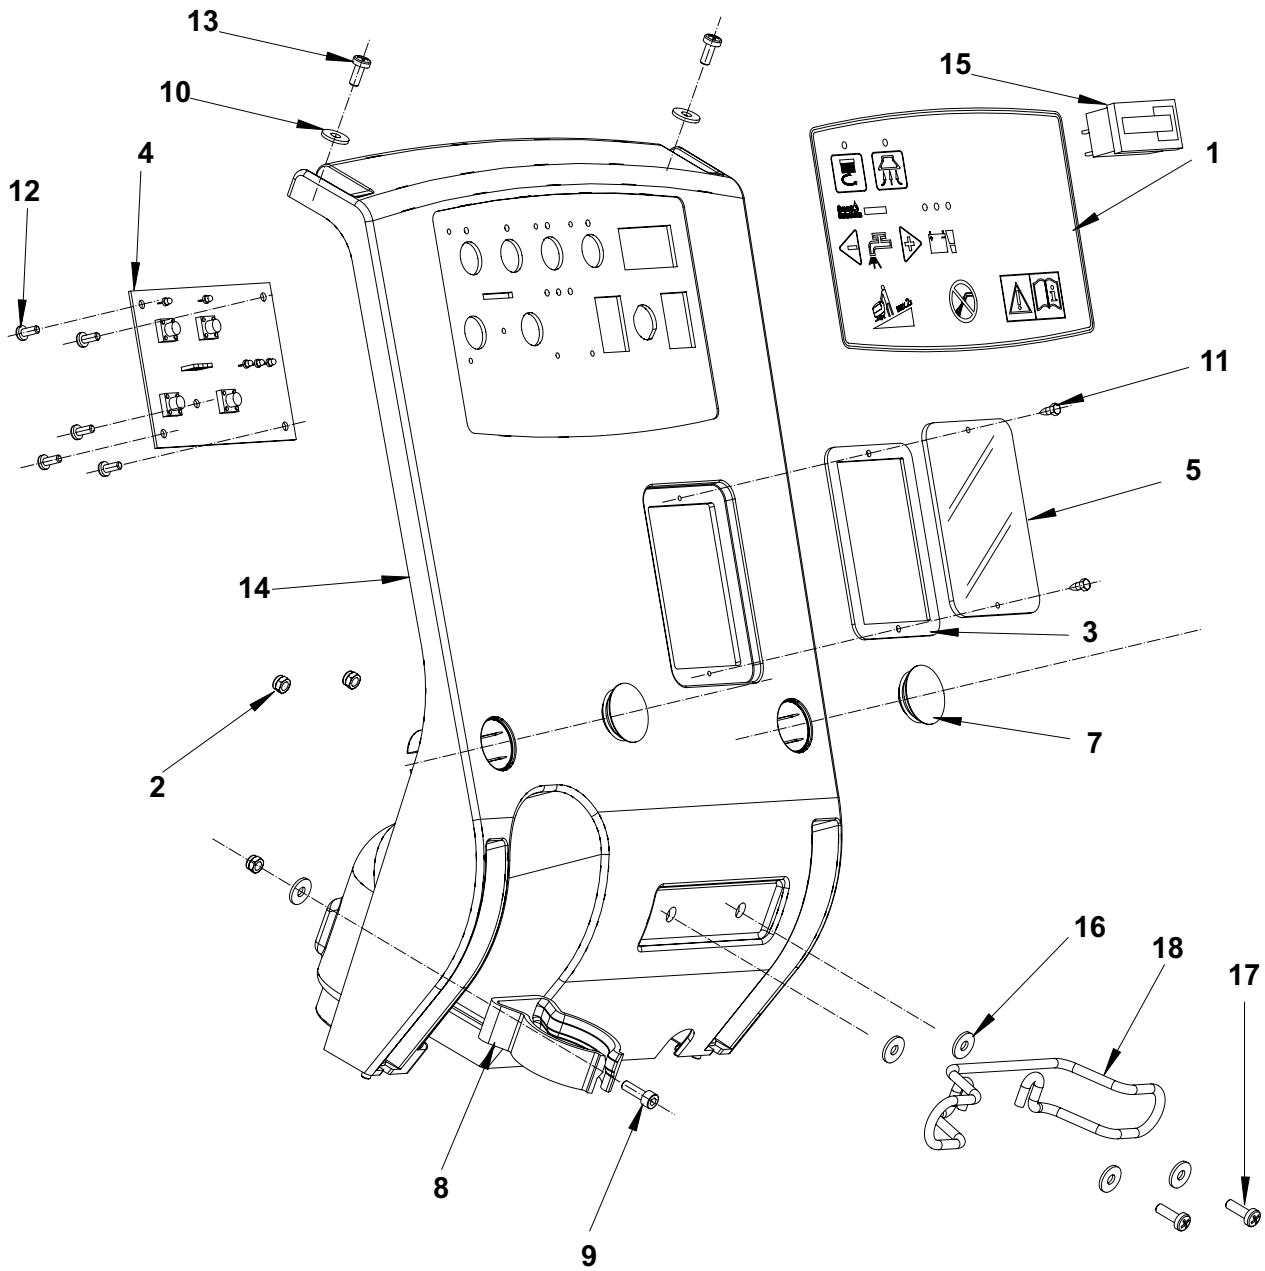

EXTRA PRESSURE KIT (ADFINITY™ 17ST / 20ST)

2007-01

CONTROL PANEL SYSTEM

2007-09

Adfinity™ 17ST / 20ST

25

Item No.	Ref. No.	Qty	Description
1	9097000000	1	DECAL CONTROL PANEL
2#	33005603	3	NUT HEX SELF LOCK M5
3	909 6545 000	1	GASKET
4	909 6552 000	1	ELECTRONIC CARD BEFORE SERIAL NO.072115094
4#	9097006000	1	ELECTRONIC CARD STARTING FROM SERIAL NO. 072115094
5	909 5313 000	1	INSPECTION PLATE
7	56325624	2	CAP, TANK LOCKING
8#	L08812967	1	CLAMP Ø50 SS
9	33004124	1	SCREW SOCKET HD M5X16 SS
10	145 8280 000	5	WASHER FLAT 5X15 SS
11	145 9211 000	2	SCREW
12	146 0783 000	5	SCREW PAN HD 4X10 THD
13#	909 5009 000	4	SCREW M5X12 UNI7687
14	909 6053 000	1	ELECTRIC COMPONENTS COVER
15*	9096951000	1	COUNTER HOUR 24V KIT
16	145 1261 000	4	WASHER
17	146 2090 000	2	SCREW CYL HD M5X16
18	909 5149 000	1	SUPPORT BATTERY CHARGER CABLE
[19]	145 8368 000	1	FUSE 3A
[20]*	9096952000	1	INSTRUCTIONS FOR COUNTER HOUR KIT