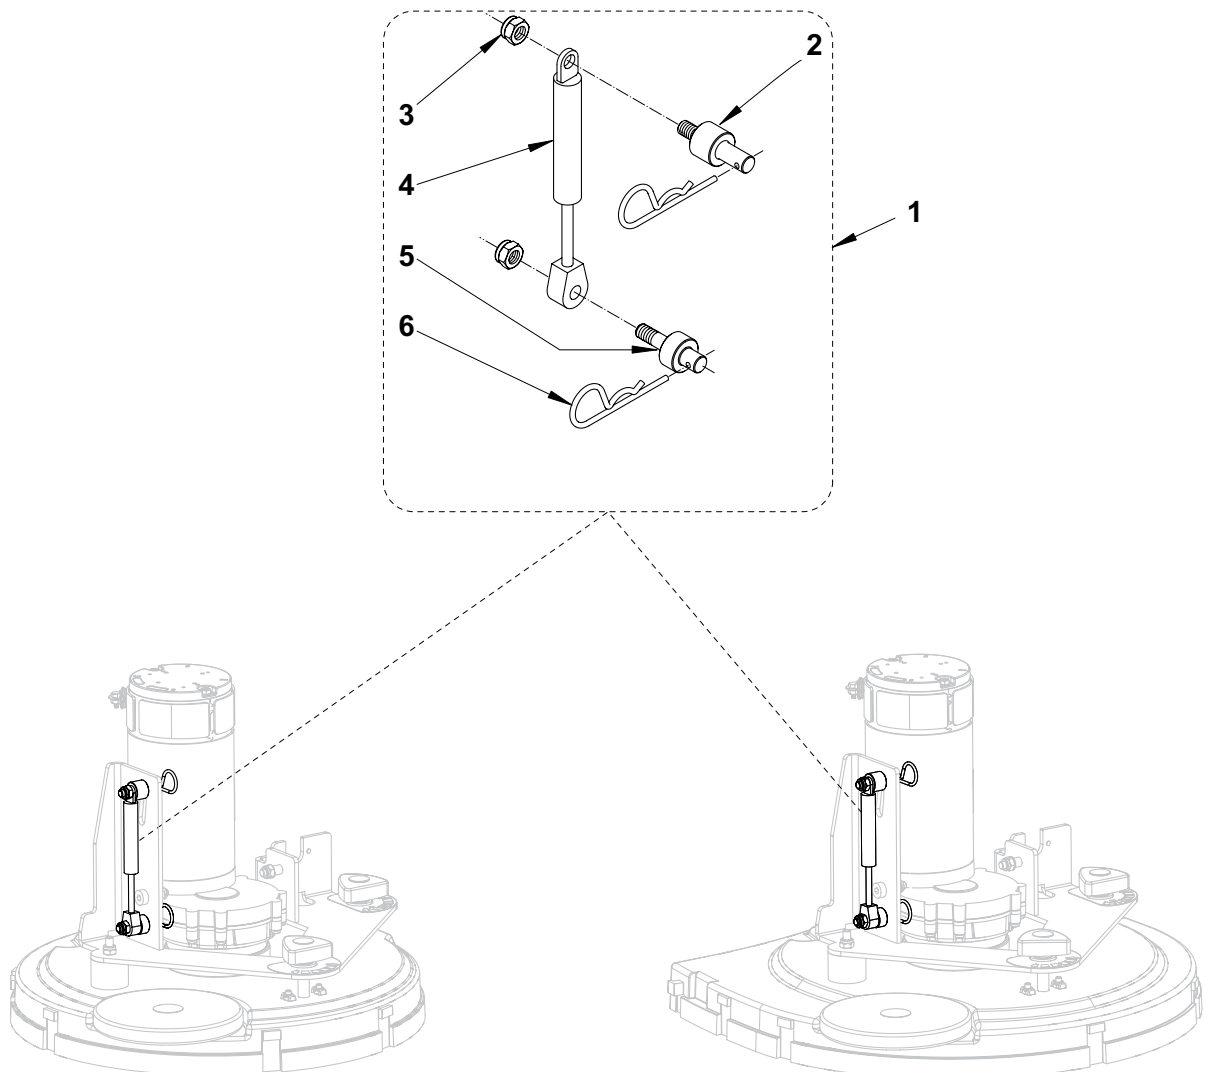

EXTRA PRESSURE KIT (ADFINITY™ 17ST / 20ST)

2007-01

CONTROL PANEL SYSTEM

2007-09

Adfinity™ 17ST / 20ST

25

Item No.	Ref. No.	Qty	Description
1	9097000000	1	DECAL CONTROL PANEL
2#	33005603	3	NUT HEX SELF LOCK M5
3	909 6545 000	1	GASKET
4	909 6552 000	1	ELECTRONIC CARD BEFORE SERIAL NO.072115094
4#	9097006000	1	ELECTRONIC CARD STARTING FROM SERIAL NO. 072115094
5	909 5313 000	1	INSPECTION PLATE
7	56325624	2	CAP, TANK LOCKING
8#	L08812967	1	CLAMP Ø50 SS
9	33004124	1	SCREW SOCKET HD M5X16 SS
10	145 8280 000	5	WASHER FLAT 5X15 SS
11	145 9211 000	2	SCREW
12	146 0783 000	5	SCREW PAN HD 4X10 THD
13#	909 5009 000	4	SCREW M5X12 UNI7687
14	909 6053 000	1	ELECTRIC COMPONENTS COVER
15*	9096951000	1	COUNTER HOUR 24V KIT
16	145 1261 000	4	WASHER
17	146 2090 000	2	SCREW CYL HD M5X16
18	909 5149 000	1	SUPPORT BATTERY CHARGER CABLE
[19]	145 8368 000	1	FUSE 3A
[20]*	9096952000	1	INSTRUCTIONS FOR COUNTER HOUR KIT