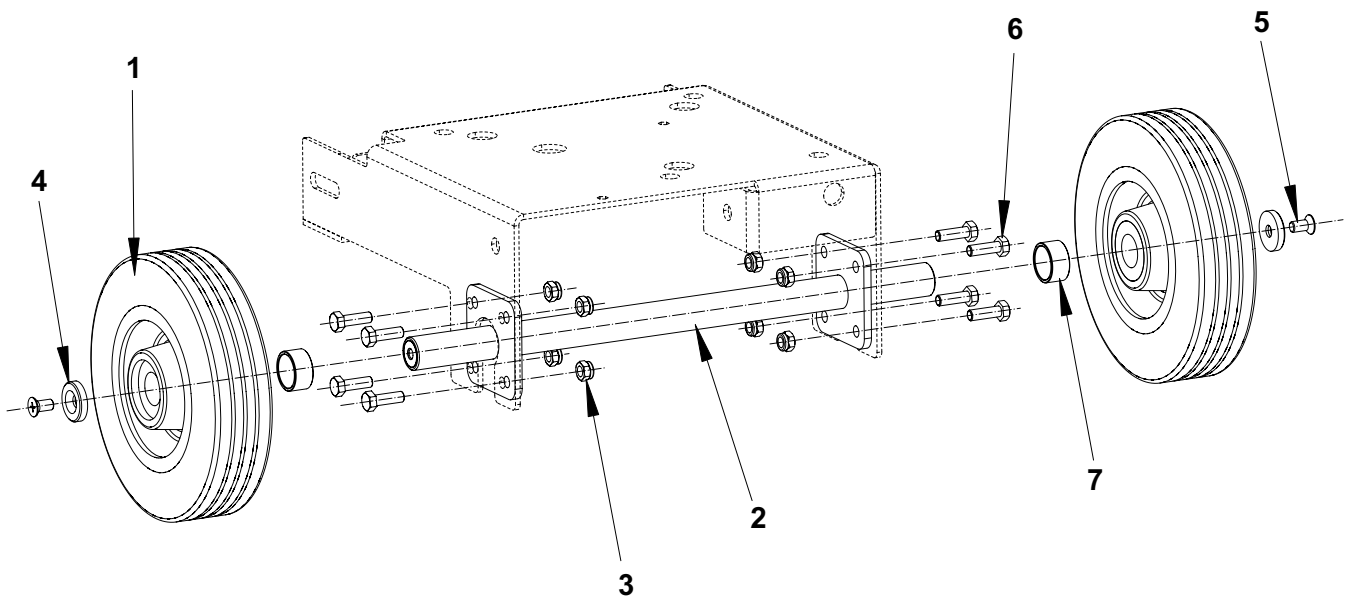

2007-01

WHEELS SYSTEM

2007-09

Adfinity™ 17ST / 20ST

11

Item No.	Ref. No.	Qty	Description
1	909 6507 000	2	WHEEL FRONT D.200
1*	9097167000	2	WHEEL FRONT D.200 65SH
2	909 6508 000	1	WHEELS SHAFT
3	33005607	8	NUT SELFLOCKING M8
4	56325580	2	SPACER
5	33004590	2	SCREW M8X16
6#	33005444	8	SCREW M8X20 UNI5739
7	909 6509 000	2	SPACER