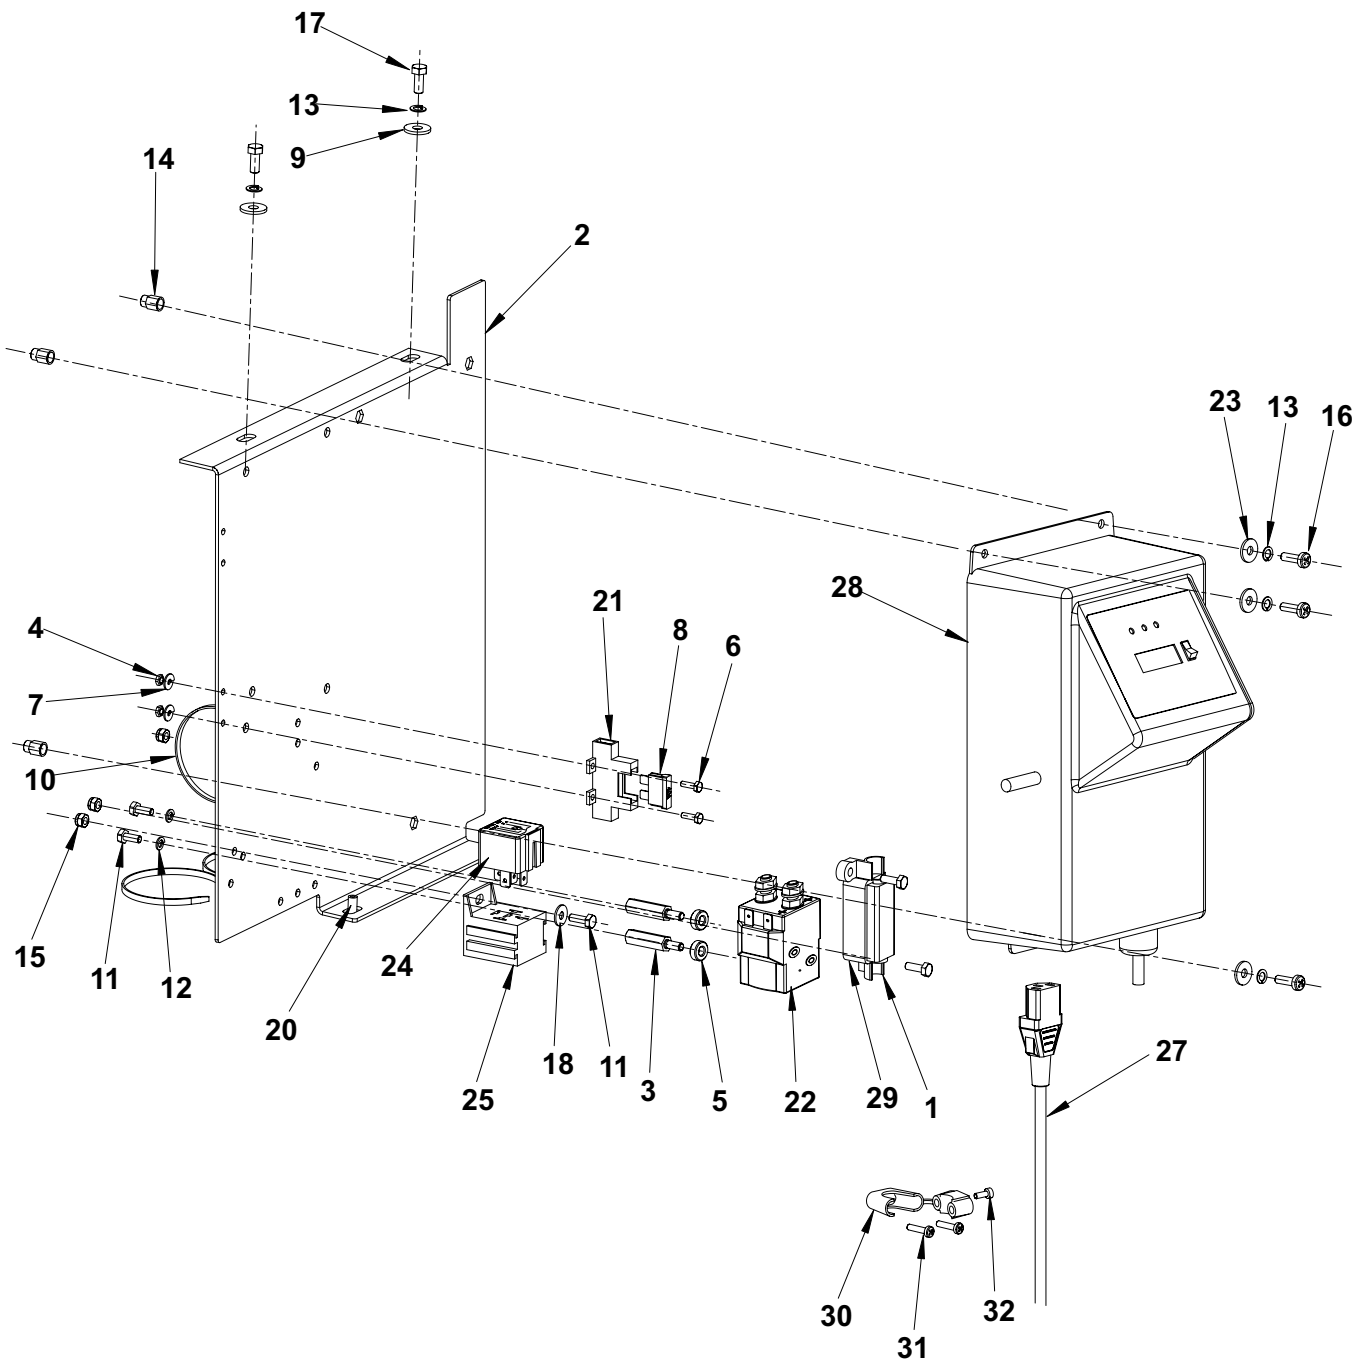

EXTRA PRESSURE KIT (ADFINITY™ 17ST / 20ST)

2007-01

CONTROL PANEL SYSTEM

2007-09

Adfinity™ 17ST / 20ST

25

Item No.	Ref. No.	Qty	Description
1	9097000000	1	DECAL CONTROL PANEL
2#	33005603	3	NUT HEX SELF LOCK M5
3	909 6545 000	1	GASKET
4	909 6552 000	1	ELECTRONIC CARD BEFORE SERIAL NO.072115094
4#	9097006000	1	ELECTRONIC CARD STARTING FROM SERIAL NO. 072115094
5	909 5313 000	1	INSPECTION PLATE
7	56325624	2	CAP, TANK LOCKING
8#	L08812967	1	CLAMP Ø50 SS
9	33004124	1	SCREW SOCKET HD M5X16 SS
10	145 8280 000	5	WASHER FLAT 5X15 SS
11	145 9211 000	2	SCREW
12	146 0783 000	5	SCREW PAN HD 4X10 THD
13#	909 5009 000	4	SCREW M5X12 UNI7687
14	909 6053 000	1	ELECTRIC COMPONENTS COVER
15*	9096951000	1	COUNTER HOUR 24V KIT
16	145 1261 000	4	WASHER
17	146 2090 000	2	SCREW CYL HD M5X16
18	909 5149 000	1	SUPPORT BATTERY CHARGER CABLE
[19]	145 8368 000	1	FUSE 3A
[20]*	9096952000	1	INSTRUCTIONS FOR COUNTER HOUR KIT