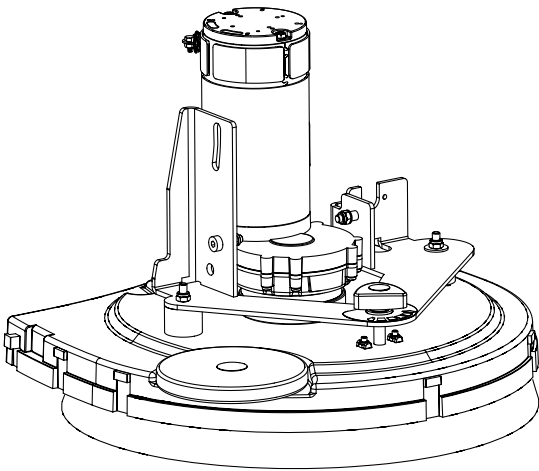

Adfinity™ 20ST

Ref. No. - BRUSHES

- 56325504 - PROLENE
- #L08837026 - PROLITE
- #L08837027 - UNION MIX
- #L08837028 - MIDLITE GRIT
- #L08837029 - MID GRIT 240
- #L08837065 - MAGNA GRIT 46
- #L08837066 - DYNA GRIT 80
- #L08837067 - AGLITE GRIT 500
- 56325502 - PAD HOLDER KIT