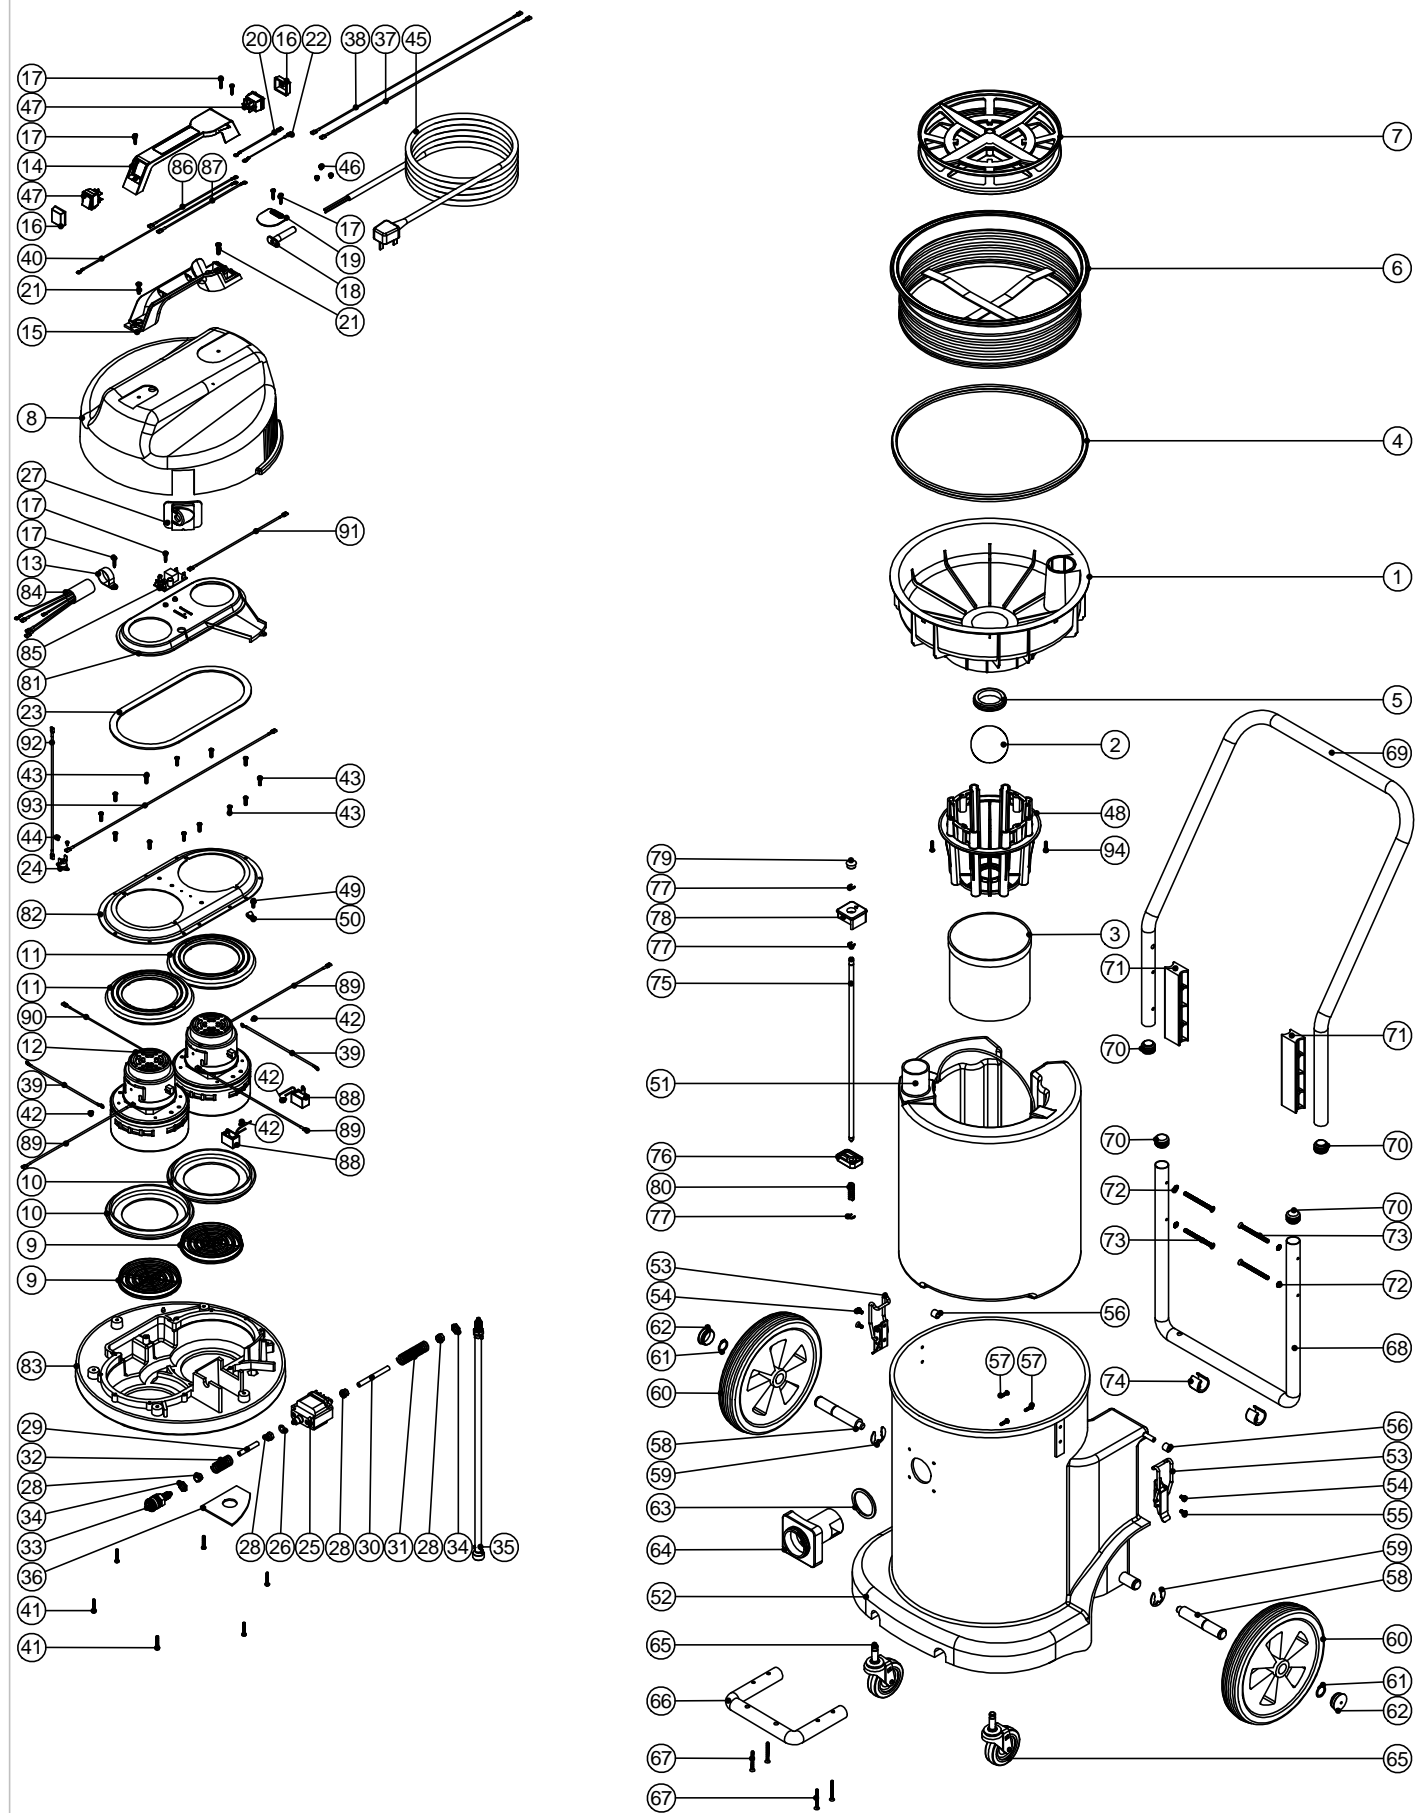

Numatic International Spare Parts

Model No: CTD902 (Delay Start)

231072

DRAWING: EXP164 ISS:A02

02/11/2001

Numatic International Spare Parts

Model No: CTD902 (Delay Start)

POS:	ITEM NO:	DESCRIPTION:	COMMENTS:
1	225102	FLOAT MOULDING	
2	206026	POLYPROP BALL	
3	207073	GAUZE FILTER	
4	202036	FLOAT MOULD EXTRUSION SEAL	
5	220235	FLOAT GROMMET	
6	207030	WHITE FILTER + MOULDING GASKET	
7	209101	FILTER GRID DOUBLE	
8	301049	PROCESSED COVER MOULDING	
9	206010	FAN GUARD	
10	202005	MOTOR BOTTOM GASKET	
11	202003	TOP MOTOR GASKET	
12	205060	230V BP MOTOR	
	205062	110/120V BP MOTOR	
13	220288	30MM DIAMETER P-CLIP	230V MACHINES
14	206211	HANDLE COVER	
15	320007	HANDLE MOULDING	
16	220238	SWITCH BOOT	
17	219107	No6 X 5/8 INCH LONG POZI PAN PLASTITE SCREW	
18	220132	STRESS RELIEF SLEEVE	230V MACHINES
	220541	STRESS RELIEF SLEEVE	110/120V MACHINES
19	220131	CABLE CLAMP	
20	320010	DIODE ASSY.	
21	219546	M5 X 20MM LONG POZI PAN SEMS SCREW	
22	320551	100MM LONG BLUE LINK WIRE	
23	202012	GASKET	
24	220532	THERMOSTAT	
	220659	THERMOSTAT	120V CSA SPEC MACHINE
25	216147	50Hz SMALL BORE PUMP 220/240V	
	216142	50Hz SMALL BORE PUMP 110V	
	216143	60Hz SMALL BORE PUMP 220V	
	216144	60Hz SMALL BORE PUMP 100V	
	216145	50Hz SMALL BORE PUMP 100V	
	216146	60Hz SMALL BORE PUMP 110V	
	216148	50Hz SMALL BORE PUMP 210V	
26	219304	O RING	
27	206112	QUICK RELEASE FIX PLATE	
28	219299	BLOCKING NUT	
29	227055	48MM LONG BLACK POLYURATHENE TUBE	
30	227056	SOLUTION TUBE (78mm LONG)	
31	219327	80MM LG COMPRESSION SPRING	
32	219326	50MM LONG COMPRESSION SPRING	
33	216149	QUICK RELEASE COUPLING WITH BULKHEAD CONNECTION	
34	219337	LOCKNUT	
35	303135	500MM LONG SOLUTION TUBE & FILTER ASSEMBLY	
36	202042	FLOAT SEALING GASKET	
37	320058	BLUE LINK WIRE	
38	320059	BROWN LINK WIRE	
39	320092	180MM LONG GREEN/YELLOW LINK WIRE	
40	320093	400MM LONG GREEN/YELLOW LINK WIRE	
41	219369	No8 X 1 INCH LONG POZI PAN STAINLESS STEEL PLASTITE SCREW	
42	219566	M4 X 6MM LONG POZI PAN SCREW	
43	219370	No8 X 5/8 INCH LONG PLASTITE STAINLESS STEEL SCREW	
44	219491	M5 X 3MM LONG POZI PAN TAPTITE SCREW	
45	220232	MAINS CABLE (3 WIRE / UK PLUG)	
	220059	MAINS CABLE (3 WIRE / NO PLUG)	230V MACHINES
	220253	MAINS CABLE (3 WIRE / CEE PLUG)	
	220094	MAINS CABLE (3 WIRE / NO PLUG)	110/120V MACHINES
	220222	MAINS CABLE (3 WIRE / SWISS PLUG)	
	220839	MAINS CABLE (3 WIRE / CSA PLUG)	
	299039	MAINS CABLE (3 WIRE / AUSTRALIAN PLUG)	
	220468	MAINS CABLE (3 WIRE / 15 AMP SOUTH AFRICAN PLUG)	
46	219090	M4 X 8MM LONG POZI PAN SEMS SCREW	
47	220843	BLUE ROCKER SWITCH	
48	225130	MOULDED FLOAT CAGE	
49	219471	M4 X 12MM LONG POZI PAN SEMS SCREW	
50	226050	CABLE CLAMP (WHITE P CLIP)	
51	325160	FLUID CONTAINER & HANDLE ASSEMBLY	
52	325130	GREY CONTAINER	INCLUDES ITEMS 58 & 59
	300031	RED CONTAINER	INCLUDES ITEMS 58 & 59
	300030	BLUE CONTAINER	INCLUDES ITEMS 58 & 59
	325054	GREEN CONTAINER	INCLUDES ITEMS 58 & 59
	325055	YELLOW CONTAINER	INCLUDES ITEMS 58 & 59
	325056	BLACK CONTAINER	INCLUDES ITEMS 58 & 59
53	206135	TOGGLE FASTENER	
54	219047	M5 X 10MM LONG POZI PAN SEMS SCREW	
55	219330	M5 X 12MM LONG POZI PAN COUNTERSUNK SCREW	
56	21985V	SPACER	
57	219105	No8 X 5/8 INCH LONG POZI PAN PLASTITE SCREW	
58	206137	STUB AXLE	
59	219306	E-CLIP	
60	204028	10 INCH WHEEL	
61	219308	CIRCLIP	
62	206131	BLACK PLASTIC CAP	
63	202027	HOSE FLANGE GASKET	
64	206117	FLANGE	
65	204060	3 INCH CASTOR	
66	303127	TOOL MOUNTING BAR	
67	219316	No10 X 43MM LONG POZI PAN COUNTER SUNK PLASTITE SCREW	
68	303128	LOWER HANDLE	
69	418671	BLACK UPPER HANDLE	
70	20637V	25.4MM TUBE END STOP	
71	206128	HANDLE BLOCK SPACER	
72	219423	M6 COUNTERSUNK LOCK WASHER	
73	219422	M6 X 70MM LONG POZI PAN COUNTERSUNK SCREW	
74	206295	PLASTIC SADDLE FOOT	
75	206133	LOCKING BAR	
76	206127	LOCKING BAR SUPPORT	
77	219307	E CLIP	
78	206126	LOCKING BAR KNOB	
79	206132	BLACK PLASTICTIC CAP	
80	219312	COMPRESSION SPRING	
81	225154	AIR SEPARATOR DUPLEX	
82	301163	PROCESSED TOP MOTOR HOUSING	
83	301046	PROCESSED BOTTOM MOTOR HOUSING	
84	220289	SUPPRESSOR	230V MACHINES
85	220555	230V DELAY START MODULE	
	220556	110/120V DELAY START MODULE	
86	320003	200MM LONG BROWN LINK WIRE	230V MACHINES
	320320	200MM LONG BROWN LINK WIRE	110/120V MACHINES
87	320183	200MM LONG BLUE LINK WIRE	230V MACHINES
	320322	200MM LONG BLUE LINK WIRE	110/120V MACHINES
88	220682	SUPPRESSOR ASSEMBLY	110/120V MACHINES
89	320294	WHITE LINK WIRE	
90	320286	240MM LONG WHITE LINK WIRE	
91	320287	220MM LONG BROWN LINK WIRE	110/120V MACHINES
92	220575	260MM LONG BLUE LINK WIRE	110/120V MACHINES
93	320293	260MM LONG BROWN LINK WIRE	
94	219568	No8 X 3/4 INCH LONG POZI PAN STAINLESS STEEL SCREW	