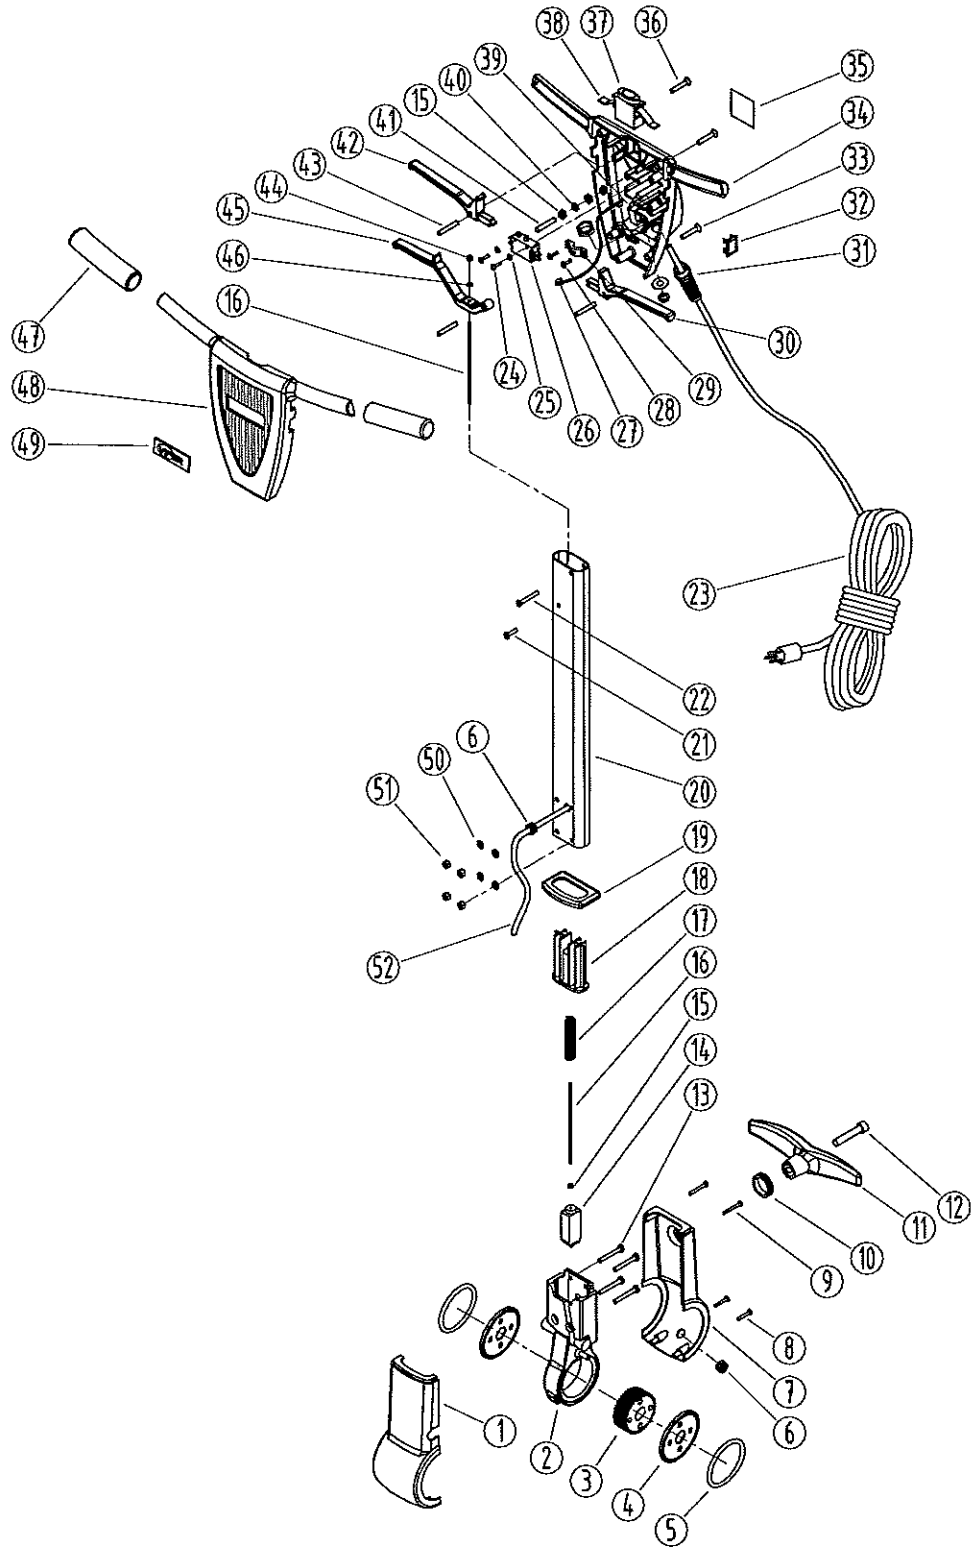

HANDLE GROUP FOR DR2000DC

DR2000DC - HANDLE ASSEMBLY - LIST PRICE

DIA NO	PART NUMBER	DESCRIPTION	NO REQ'D
1	VF47009	FRONT COVER, GEAR SEAT	1
2	VF54037	GEAR SEAT	1
3	VF40171	GEAR & LEVELING INSERT KIT	1
4	GV40227	WASHER, NYLON	2
5	GV40228	"O" RING, GEAR SEAT	2
6	VF50120	GROMMET	2
7	VF47015	REAR COVER, GEAR SEAT	1
8	VF14080	SCREW, ST, SELF TAPPING, 4 x 25	2
9	VF14087	SCREW, ST, SELF TAPPING, 4 x 35	2
10	VF47046	SEAL RING	1
11	VF47045A	HOOK, CABLE	1
12	VF13616	SCREW, HEX SOCKET, M10 x 55	1
13	GT13019	SCREW, HEX, M6 x 40	4
14	VF40171	GEAR & LEVELING INSERT KIT	1
15	GT13013	NUT, M4	4
16	VF47103	LEVELING ROD	1
17	VF47007	SPRING, LEVELING	1
18	VF47033	RETAINER	1
19	VF47008	SEAL, TUBE	1
20	VF47102	TUBE	1
21	VA13474	SCREW, PH, M5 x 16	1
22	VA13476	SCREW, PH, M5 x 40	1
23	VF45119	CORD, POWER SUPPLY, STOW 14/3C	1
24	VF14212	SCREW, PH, M3 x 25	2
25	VF13511	WASHER, LOCK, INTERNAL TOOTH	2
26	VF44203	SWITCH ASSY, 20A, 250V	1
27	VF45124	JUMP WIRE	1
28	VV13650	SCREW, PH, M4 x 10	2
29	VF48309	BLOCK, HANDLE CABLE	1
30	VF46703	OPERATING TRIGGER, LEFT	1
31	AS22009	STRAIN RELIEF, CORD	1
32	VF52107	COVER, SOLUTION LEVER	1
33	VF14226	SCREW, FH, M6 x 35	2
34	VF52118	REAR COVER, SWITCH HOUSING	1
35	VF54029	DECAL, DRY BURNISH	1
36	VF14218	SCREW, PH, M6 x 40	2
37	VF46705	SAFETY BLOCK	1
38	GV40218	SPRING, SAFETY BLOCK	1
39	VF99010C	CIRCUIT BREAKER, 17A	1