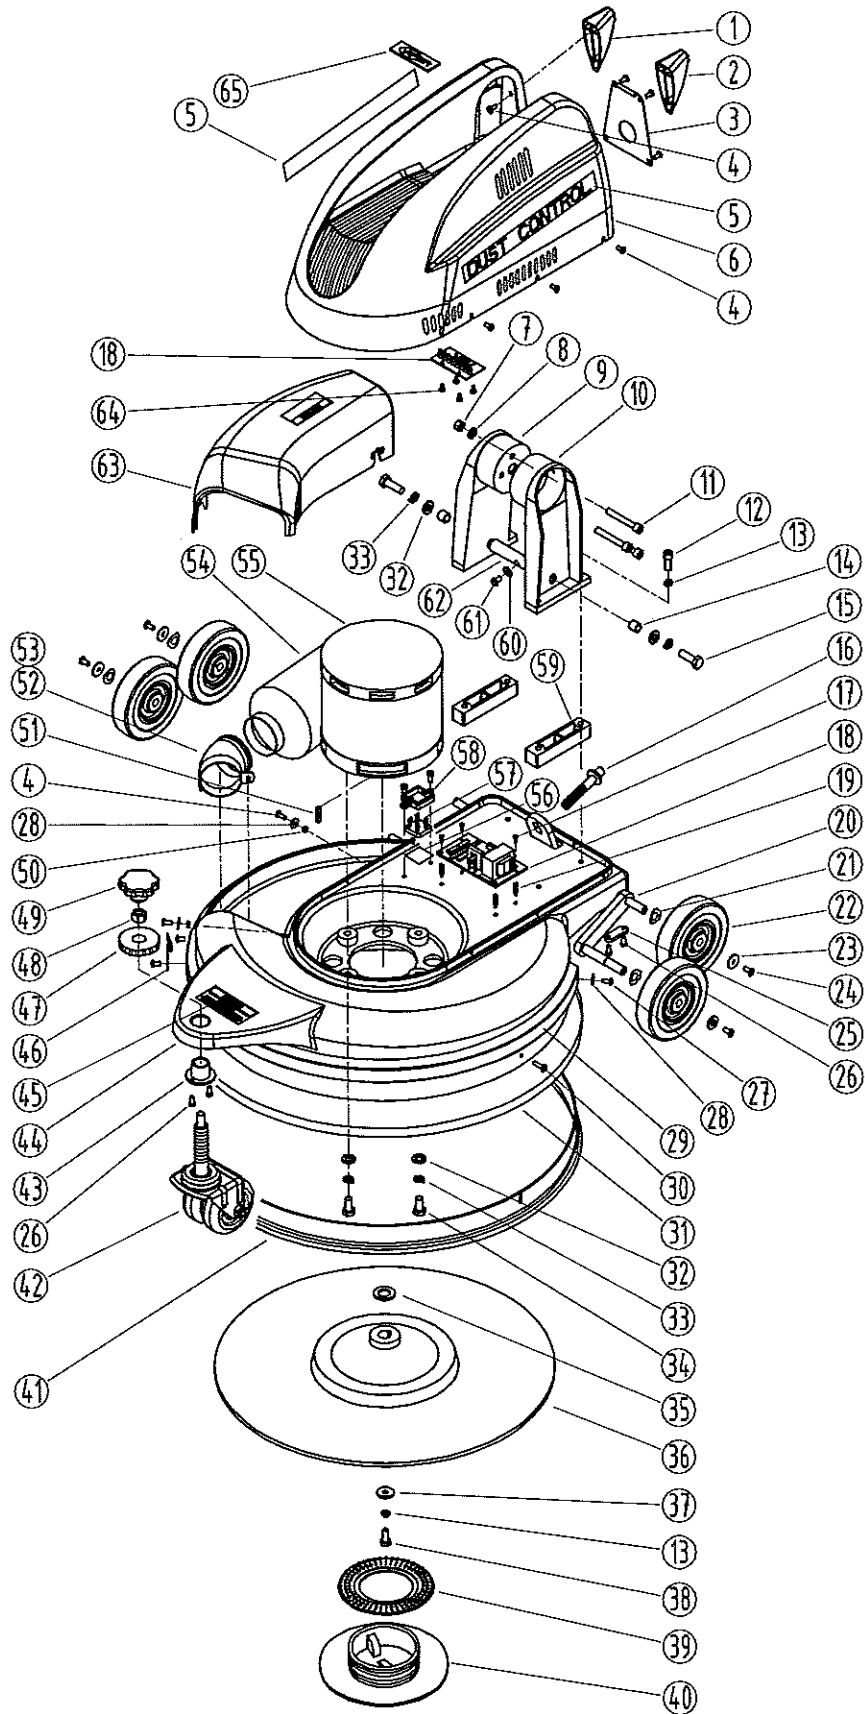

# PARTS LIST

## DR2000DC - BASE ASSEMBLY - LIST PRIC

DIA NO	PART NUMBER	DESCRIPTION	NO REQ'D
1	VF52114	PLASTIC STAND, RIGHT	1
2	VF52115	PLASTIC STAND, LEFT	1
3	VF54048	CONNECTOR, MOTOR COVER	1
4	VV20509	SCREW, PH, M5 x 10	17
5	VF54017	LABEL	2
6	VF54047	COVER, MOTOR	1
7	VF13503	NUT, NYLON INSERT, M8	3
8	VF13524	WASHER, PLAIN	3
9	VF54020	RIGHT ARM	1
10	VF54019	LEFT ARM	1
11	GT13016	SCREW, HEX SOCKET, M8 x 60	3
12	VA13480	SCREW, HEX SOCKET, M8 x 40	4
13	VF13519	WASHER, LOCK, M8	5
14	VF54009	BUSHING	2
15	VF14007	HEX SCREW, M10 x 32	2
16	VF54010	ADJUSTMENT SCREW	1
17	VF14078	SCREW, PH, M3 x 10	4
18	ZW42540A	LED DISPLAY PANEL	1
19	VF54046	RISING SCREW	4
20	VF54004	WHEEL BRACKET	1
21	VF50119	WAVE WASHER, M12	4
22	VF52017	WHEEL, 5"	4
23	VF13666	WASHER, PLAIN, M12	4
24	VF44012	SCREW, M5 x 12.7	4
25	VF54005	RETAINER PLATE, AXLE	2
26	VV13621	SCREW, ST, 5 x 20	6
27	VA13474	SCREW, PH, M5 x 16	2
28	VF13474A	WASHER, PLAIN, M5 x 16	4
29	VF54015	BUMPER	1
30	VA14010	SCREW, PH, M5 x 20	2
31	VF54016	CLAMP, SKIRT	1
32	VF13517	WASHER, PLAIN, M10	6
33	VF13518	WASHER, LOCK, M10	6
34	GT13097	SCREW, HEX, 3/8 x 16 x 1.25	4
35	VF52008	SPACER	1
36	VF99024	PAD HOLDER, 20"	1
37	VF52021	WASHER, PLAIN	1
38	GT13018	SCREW, HEX, M8 x 30	1
39	VF54027	LOCK WASHER, BIG MOUTH	1