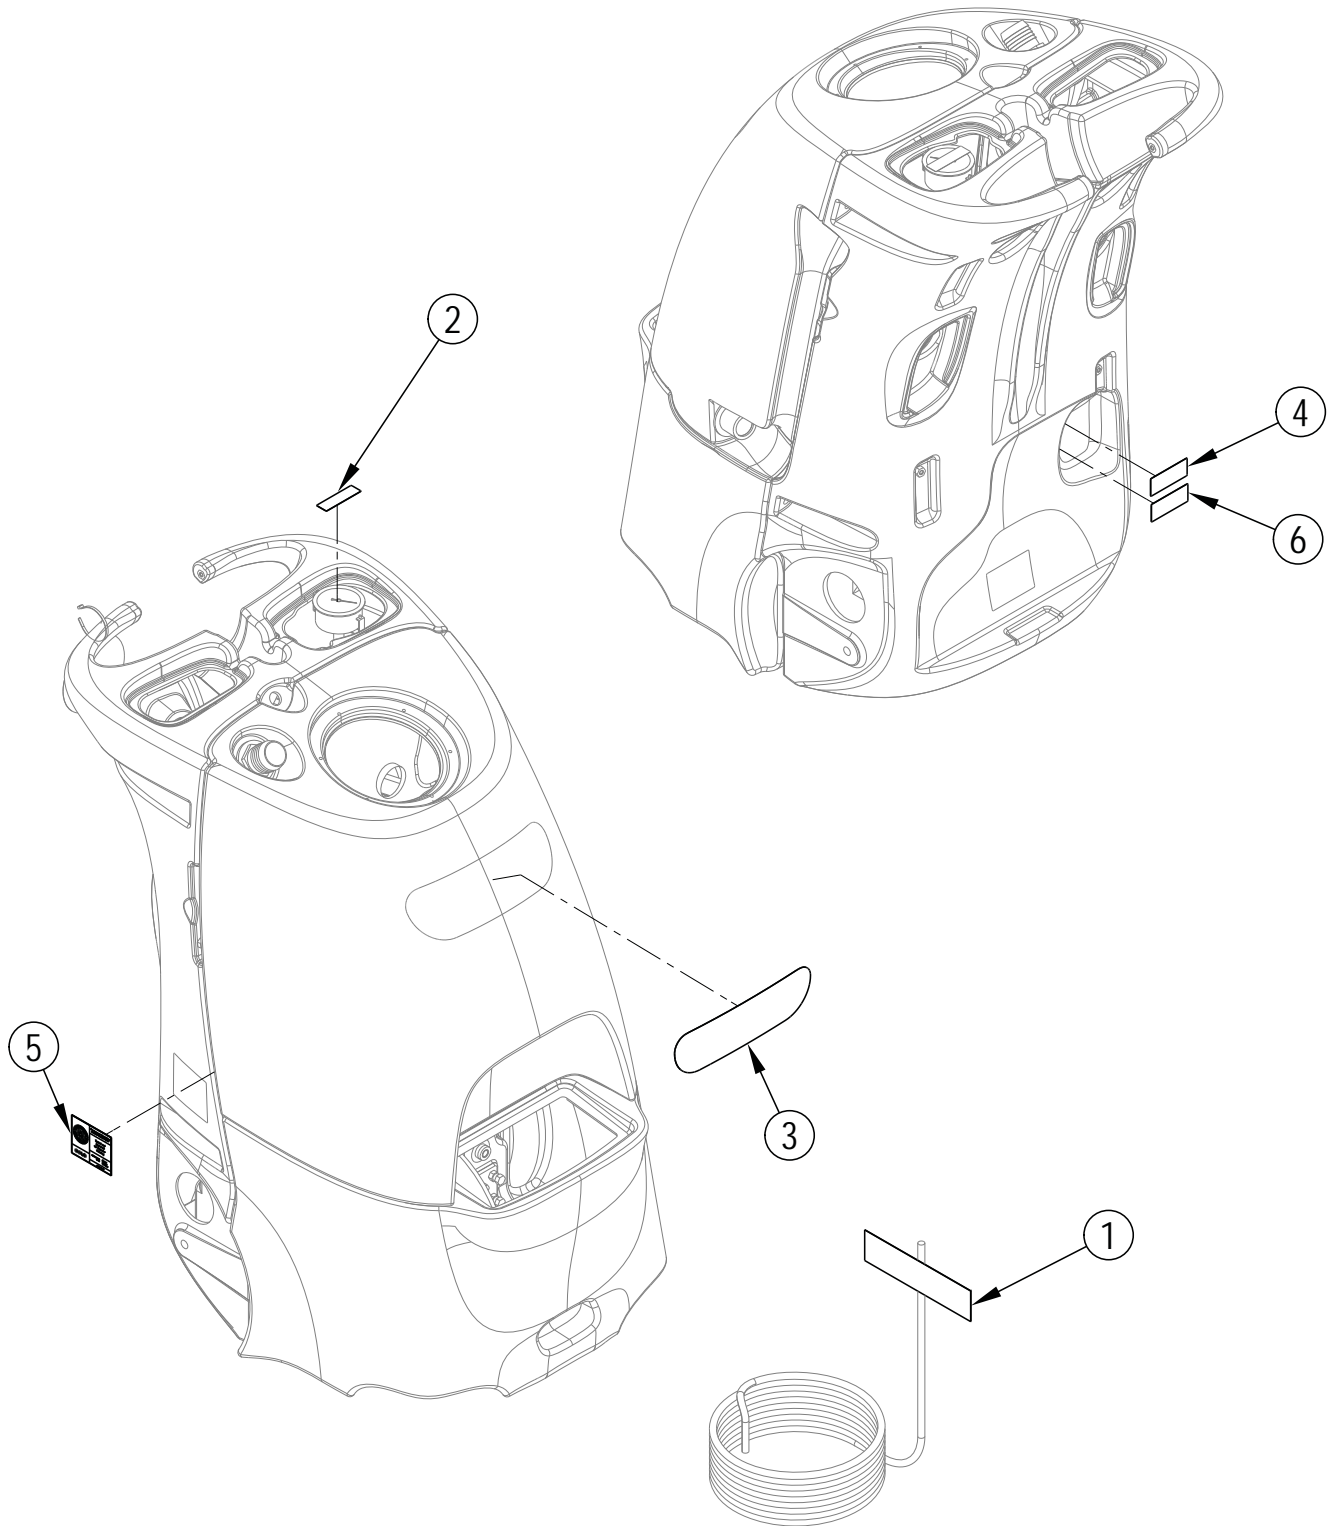

DECAL SYSTEM

DECAL SYSTEM

<u>Kit</u>	<u>Item</u>	<u>Ref. No.</u>	<u>Qty</u>	<u>Description</u>
	1	4339	2	Label Caution / Extension Cord
	2	4344	1	Label Gauge Priming Warning 2
	3	56113169	1	Decal-ET700
	4	56380692	1	Label Danger Electric Shock
	5	56380831	1	Decal-CRI Gold
	6	1503A	1	Label Danger Electric Shock (CSA only)