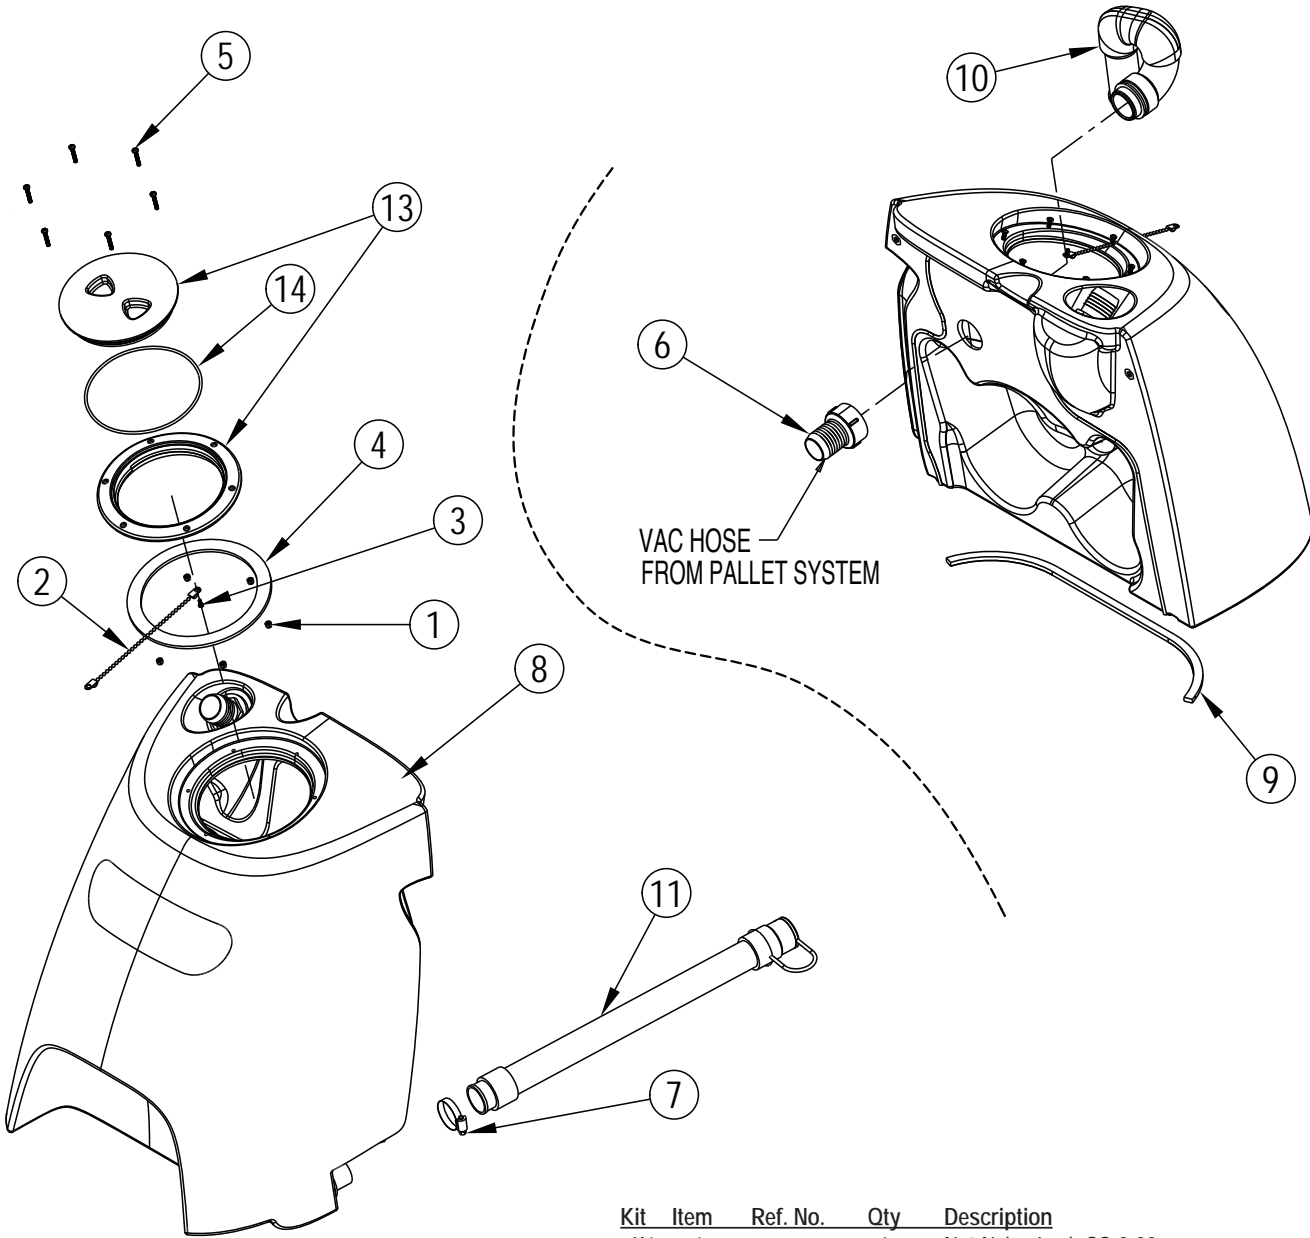

RECOVERY SYSTEM

Kit	Item	Ref. No.	Qty	Description
K1	1		6	Nut-Nylon Lock-SS-8-32
K1	2		1	Chain-Cover
K1	3		1	Screw 6 x 3/8 S/S Trusshead P
K1	4		1	Gasket-Lid-XLPE-6.5ID x 3/16 Thick
K1	5		6	Screw-Php-SS-8-32 x 1-1/8
	6	1277	1	Barb 1-1/2 X FIPT ABS
	7	1518	1	Hose Clamp 3/4 X 1 3/4 SS
	8	56113172	1	Recovery Tank-ET700
	9	56113036	1	Recovery Tank Gasket
	10	56113039	1	Ball Float Assy
	11	56113125	1	Drain Hose
		56113126	1	Plug-Drain Hose (for 56113125)
K1	13		1	Lid Clear With Ring
K1	14	56383436	1	O-Ring

Service Kits

K1	56113100	1	Kit-Recovery Tank Lid