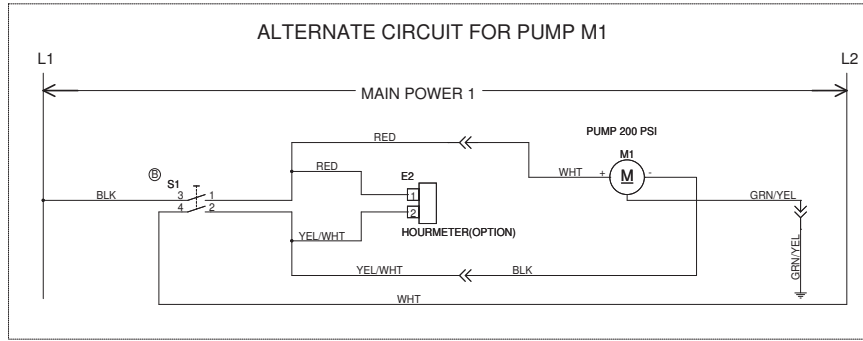

WIRING DIAGRAM