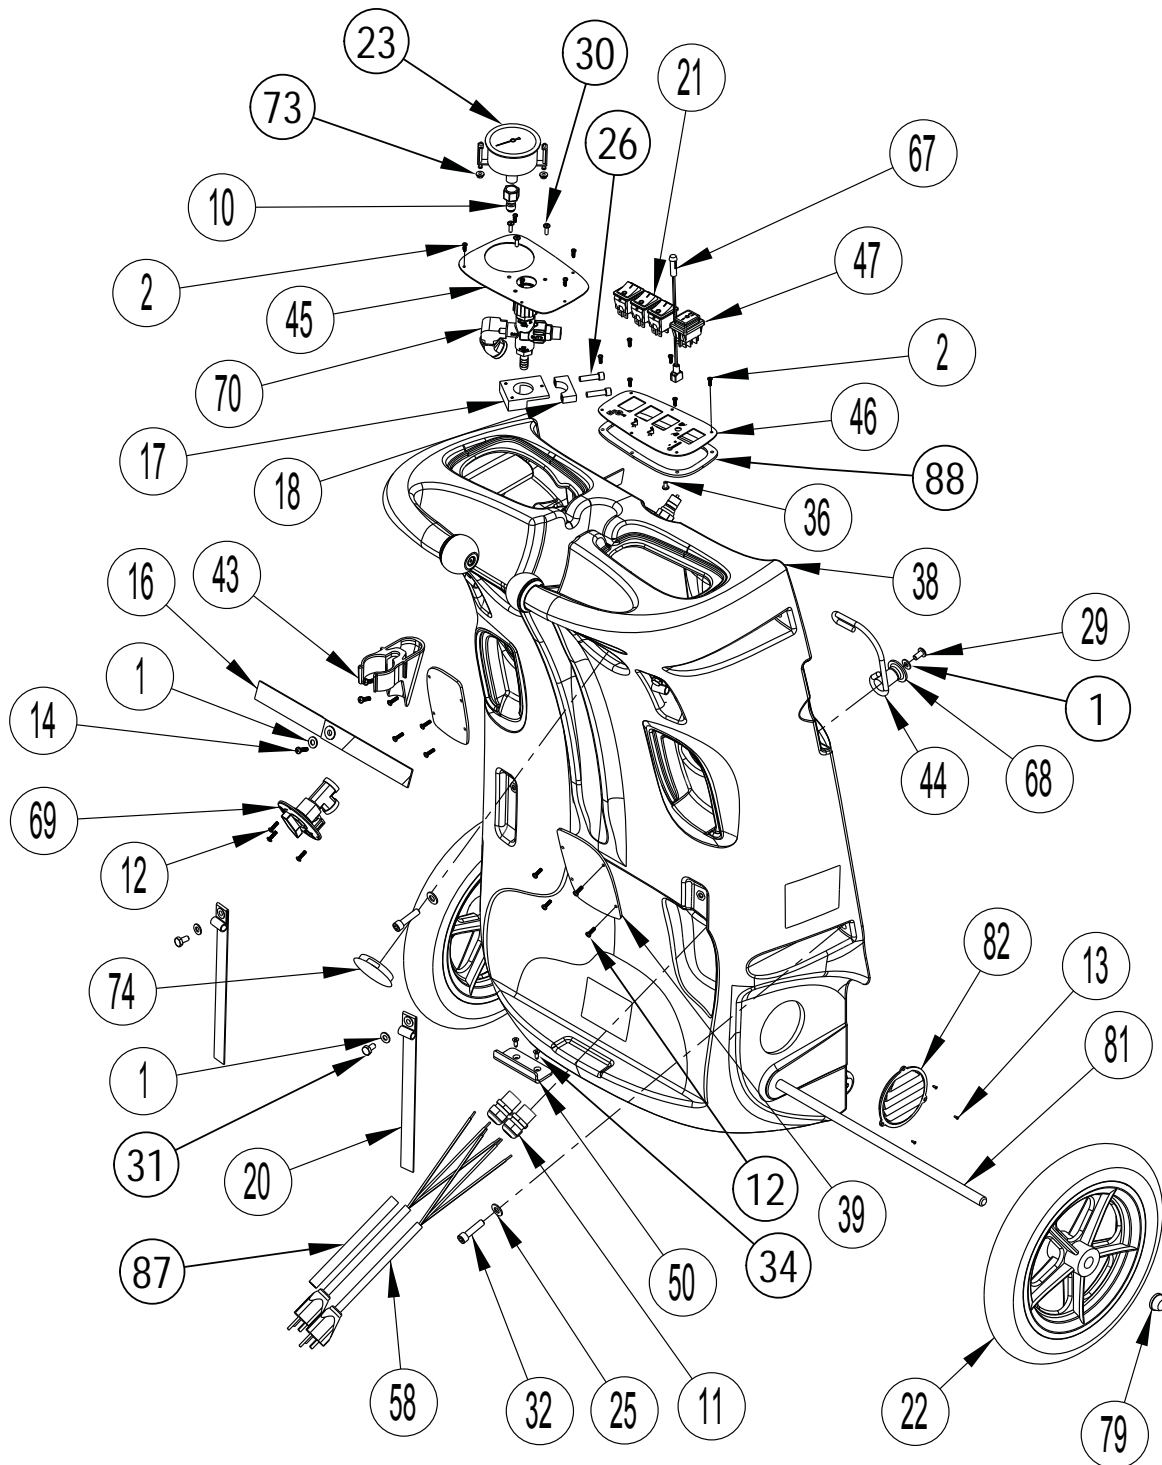

PALLET SYSTEM ET700-2

PALLET SYSTEM ET700-2

Kit	Item	Ref. No.	Qty	Description	Kit	Item	Ref. No.	Qty	Description
K1	1		20	Washer Flat 3/16 Zinc Plat		54	56412277	1	Solution Hose
K1	2		11	Screw-Php-SS-4 x 3/8-SMS		55	56113063	1	Hose 3/8 ID
	3	31USP	1	Washer Brass Half Hard 1 X		56	56113064	1	Gasket-Pallet
	4	45SUP	1	Quick Disconnect Plug Male		57	56113074	1	120v-500PSI Pump Assy
	5	115USP	3	Washer 1 OD X 9/16 ID X		*	56113117	1	Kit-Pump Head 500 PSI Complete (Pump w/fittings & Bearing & Cam Assy)
	6	140USP	1	Elbow 45deg.Angle 1/4 Male X 1		*	56113101	1	Kit-Pump Motor 120V (Motor w/Bearing & Cam Assembly)
	7	156USP	4	Hose Clamp-Size 28-1-9/16- 2 1/2		58	56113076	2	Power Cord Pigtail
	8	50248A	6	Clamp, Hose		[ ]	2154	2	Power Cord 12/3 SJTW 25' Yellow
	9	198USP	2	Hose Clamp 48 3-1/2dia 9		59	56113077	1	Hose-1/4" ID 1/8mnpt 1/4 FNPT
	10	219USP	1	Quick Connect Brass 1/4 FPT		60	56113078	1	Hose-3/8 ID 1/4qd 3/8mnpt
	11	230USP	2	Retainer Power Cord Water T		61	56113079	1	Hose-1/4 ID 1/8mnpt 1/4 FNPT
K1	12		24	Screw-Php-SS-6 x 1/2-SMS		62	56113080	1	Hose-1/4id 3/8 FNPT 90-1/4mnpt
K1	13		6	Screw-Fhp-SS-2 x 1/4-SMS		63	56113110	1	Hose-Assy
K1	14		4	Screw-Ph-Combo-Tapping-8 x 5/8 AB		64	56113085	1	Union Tee-Barb 3/8ID Hose
	15	455USP	2	Mount Heat Exchanger		65	56113086	1	Hose-3/8 ID
	16	1130	2	Strap-Velcro-1.0 X 11-Black-Hook		66	56113087	1	Hose-3/8 ID
	17	1554	1	Mount-Plate-Valve		67	56113091	1	Light Green 250V Assy
	18	1555	1	Clamp-Valve-Mount		68	56113093	2	Hose Hanger Bushing
	19	1579	1	Bridge Rectifier		69	56113104	1	Pressure Relief Assembly
	20	1603	4	Strap-Buckle/Cord-W/Spur Grommet		70	56113105	1	Unloader Assembly
	21	1644	3	Switch Rocker DPST On/Off 20		71	56183523	2	Terminal Block
	22	2092	2	Wheel 12" X 1" Black On Gray 1/2" Axle		72	56442003	1	Clamp-P
	23	2165	1	Gauge-Pressure		73	56003873	2	Nut-Hex Flange SS M4-0.7
K1	24		1	Scr-Pan Phil 8-32 X .75		74	56900000	1	Plug, Cap
K1	25		4	Wsh, Flt SAE 5/16		75	56113127	1	Vacuum Hose
K1	26		2	Scr, Soc Hd 1/4-20 X 1.00		76	116A	1	Bushing 3/4 X 9/16
K1	27		6	Scr, Hex 1/4-20 X 4.25		77	2013A	2	Gasket 1 Side Adhesive 5 1/2
K1	28		1	Nut, Hex Nyl Loc 8-32		78	2025A	1	Heat Sink Plate Bridge Rectifier
K1	29		2	Scr, Pan Phil Loc 1/4-20 X .62		79	27AUSP	2	Axel Cap Black Pal Nut
K1	30		3	Scr, Pan Phil SS 8-32 X .50		80	430A	1	Vac Hose 2" ID X 13.5 Black Rubber
K1	31		9	Scr, Hex Hd Loc 1/4-20x.50		81	910-2450	1	Axel Rod Zinc Plate 1/2 OD
K1	32		4	Scr, Soc Hd 5/16-18 X 1.25 Zinc Plated		82	928B	2	Louver 3 Black Plastic
K1	33		2	Scr-Soc Shd SS Loc .31 X .625 X 1/4-20		83	92AUSP	1	Nipple-SS-1/4 Pipe-Length .90
K1	34		2	Scr-Fit Phil Sm #8 X .50		84	MA-6	1	Manifold for Cobra Black
K1	35		4	Scr-Pan Phil Sm #6 X .75		85	SUBMA-6	1	Manifold Black w/1063 S-W
K1	36		1	Scr-Pan Phil 8-32 X .31		86	56056215	1	Grommet
	37	56113145	2	Vac Mtr-6.5a-120v-3 Stage-CSA		87	912	6in.	Shrink Tubing 1/2 Red Poly
	*	56113056	1	Vac Motor Brush Kit-120V		88	56113124	1	Gasket Switchplate
	38	56113174	1	Equipment Pallet-Advance		89	1518	1	Hose Clamp 3/4 x 1 3/4 SS
	39	56113015	2	Cover-Intake-Pallet		90	56219932	2	Clamp-Hose SAE #6
	40	56113016	1	Cover-Exhaust Chamber		91	35	1	Tie 4 Black Weather Resis
	41	56113017	2	Roller Ball-Pallet					
	42	56113019	2	Roller Ball Bushing-Pallet					
	43	56113020	1	Wand Clip					
	44	56113021	2	Hose Hanger SS					
	45	56113027	1	Cover Plate Pressure 500PSI					
	46	56113028	1	Switchplate Assy 120V					
	47	56113029	1	Rocker Switch-3 Position					
	48	56113032	2	Vac Motor Intake-3 Stage					
	49	56113033	2	Gasket Vac Intake					
	50	56113035	1	Wand Bracket					
	[ ]	56113046	1	Harness-Main					
	52	56113060	1	Heat Exch Complete-120V 1750W					
	*	56113109	1	Kit-Heater Repair					
	53	56113135	1	Vac Hose Rubber 7.75 X 2.0 ID					

Service Kits

K1 56113107 1 Kit- Hardware Pallet Sys 500

[ ] = Not Shown

* = Optional, Not Included