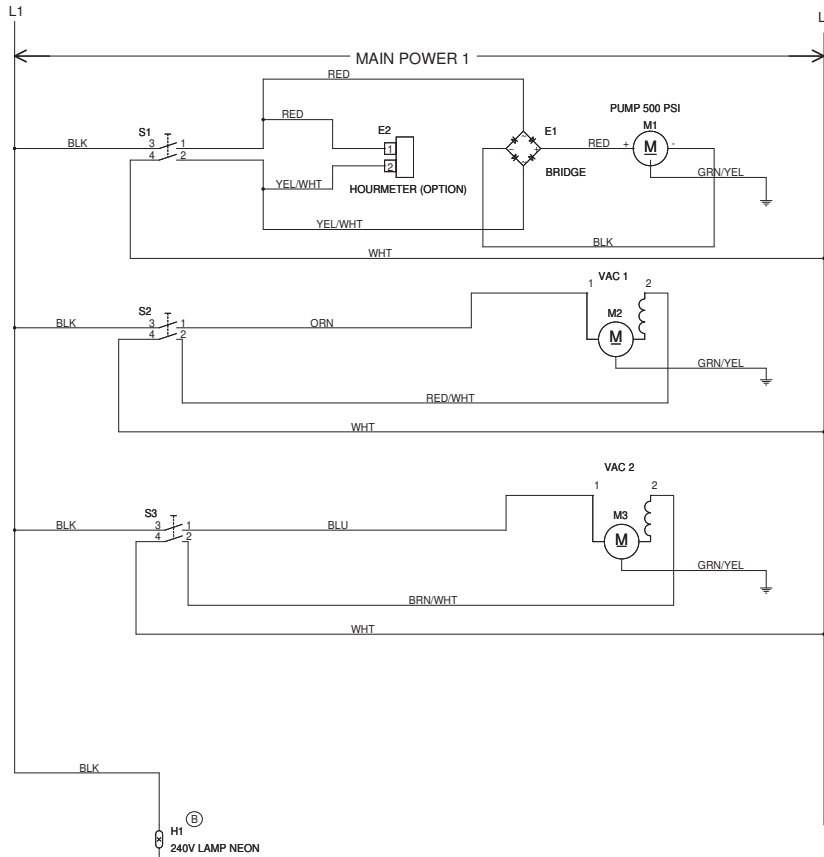

WIRING DIAGRAM