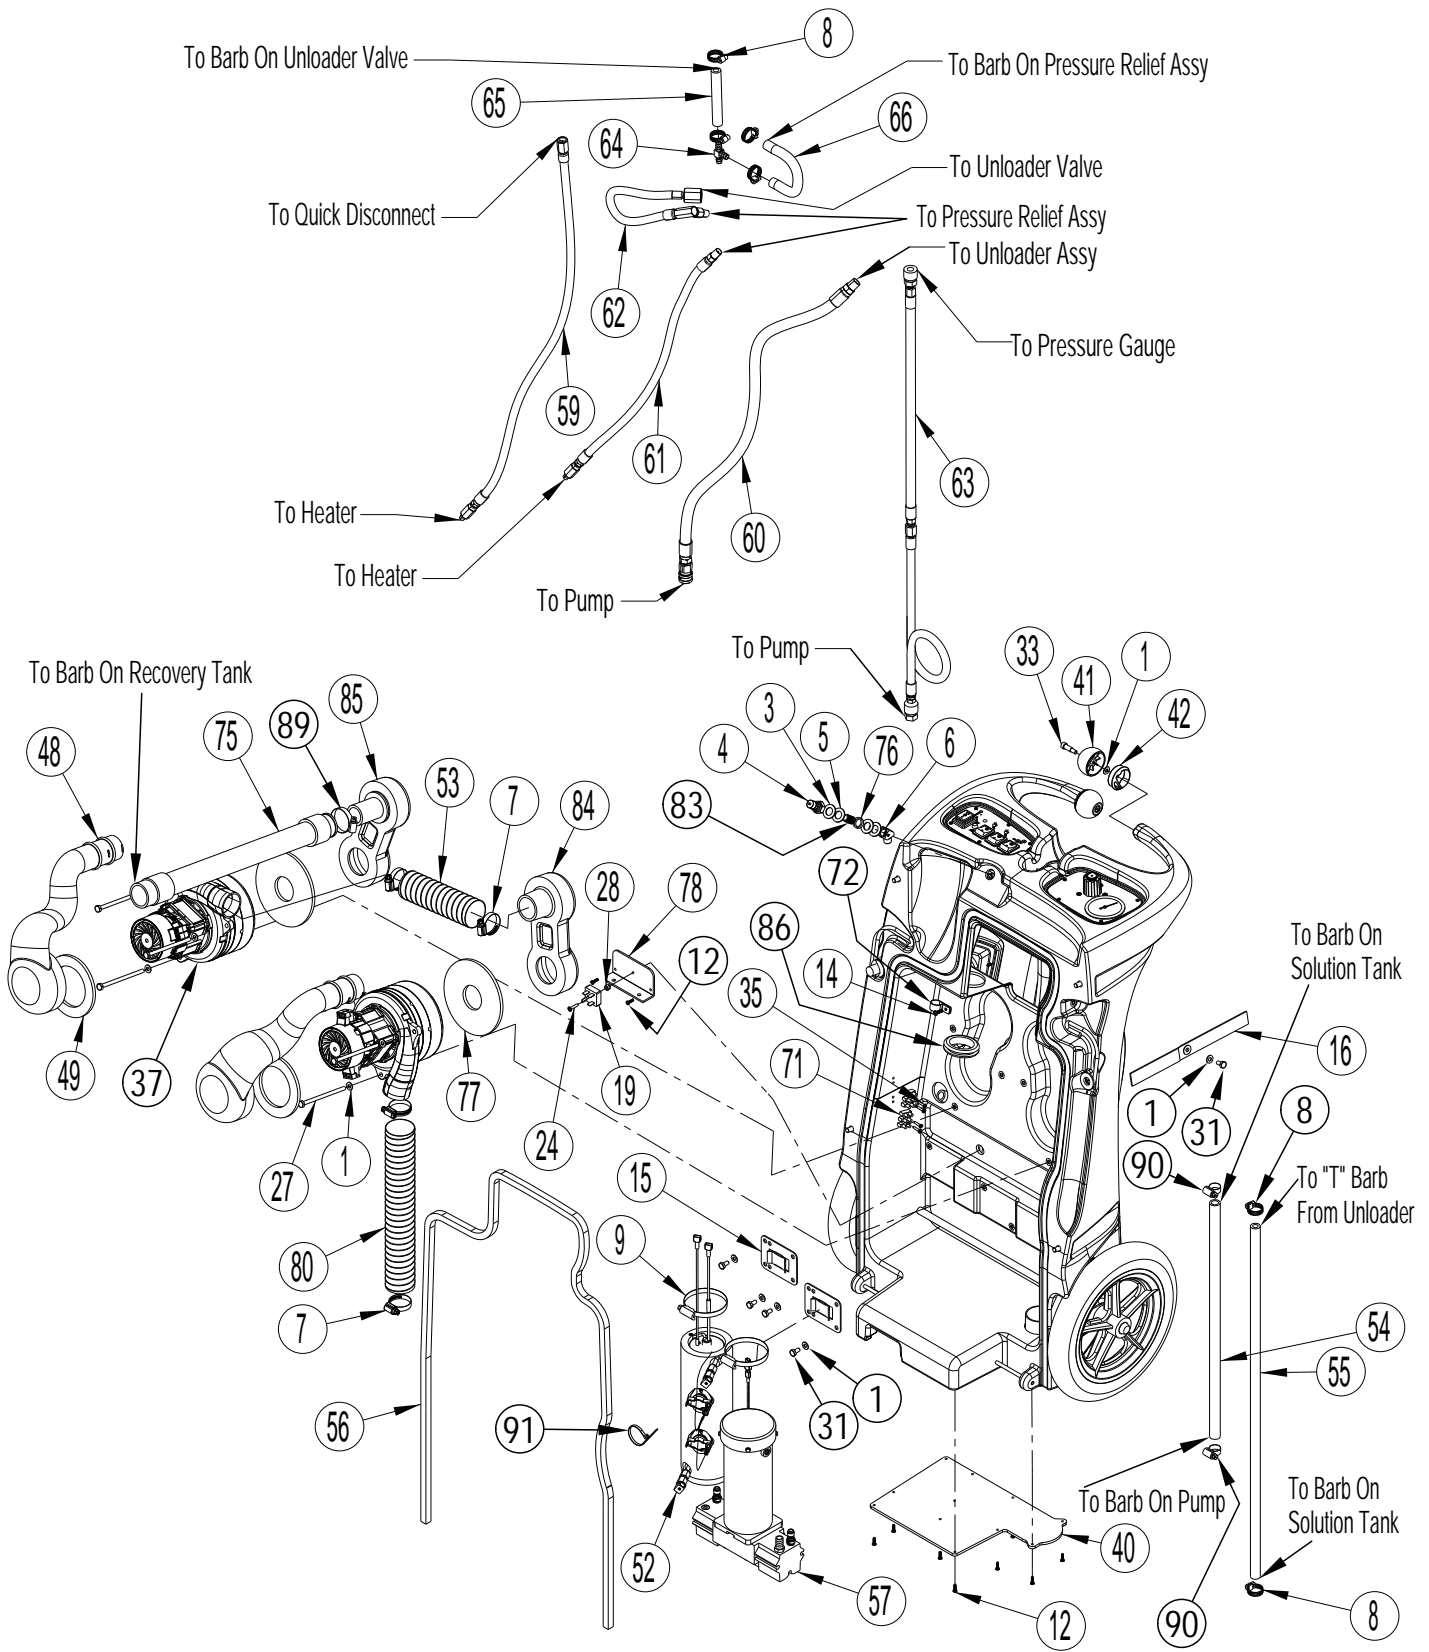

PALLET SYSTEM ET700-1

PALLET SYSTEM ET700-1

Kit	Item	Ref. No.	Qty	Description	Kit	Item	Ref. No.	Qty	Description
K1	1		20	Washer Flat 3/16 Zinc Plat		54	56412277	1	Solution Hose
K1	2		11	Screw-Php-SS-4 x 3/8-SMS		55	56113063	1	Hose 3/8 ID
	3	31USP	1	Washer Brass Half Hard 1 X		56	56113064	1	Gasket-Pallet
	4	45USP	1	Quick Disconnect Plug Male		57	56113074	1	120v-500PSI Pump Assy
	5	115USP	3	Washer 1 OD X 9/16 ID X		*	56113117	1	Kit-Pump Head 500 PSI Complete (Pump w/fittings & Bearing & Cam Assy)
	6	140USP	1	Elbow 45deg.Angle 1/4 Male X 1		*	56113101	1	Kit-Pump Motor 120V (Motor w/Bearing & Cam Assembly)
	7	156USP	4	Hose Clamp-Size 28-1-9/16- 2 1/2		58	56113076	2	Power Cord Pigtail
	8	50248A	6	Clamp, Hose		[ ]	2154	2	Power Cord 12/3 SJTW 25' Yellow
	9	198USP	2	Hose Clamp 48 3-1/2dia 9		59	56113077	1	Hose-1/4" ID 1/8mnpt 1/4 FNPT
	10	219USP	1	Quick Connect Brass 1/4 FPT		60	56113078	1	Hose-3/8 ID 1/4qd 3/8mnpt
	11	230USP	2	Retainer Power Cord Water T		61	56113079	1	Hose-1/4 ID 1/8mnpt 1/4 FNPT
K1	12		24	Screw-Php-SS-6 x 1/2-SMS		62	56113080	1	Hose-1/4id 3/8 FNPT 90-1/4mnpt
K1	13		6	Screw-Fhp-SS-2 x 1/4-SMS		63	56113110	1	Hose-Assy
K1	14		4	Screw-Ph-Combo-Tapping-8 x 5/8 AB		64	56113085	1	Union Tee-Barb 3/8ID Hose
	15	455USP	2	Mount Heat Exchanger		65	56113086	1	Hose-3/8 ID
	16	1130	2	Strap-Velcro-1.0 X 11-Black-Hook		66	56113087	1	Hose-3/8 ID
	17	1554	1	Mount-Plate-Valve		67	56113091	1	Light Green 250V Assy
	18	1555	1	Clamp-Valve-Mount		68	56113093	2	Hose Hanger Bushing
	19	1579	1	Bridge Rectifier		69	56113104	1	Pressure Relief Assembly
	20	1603	4	Strap-Buckle/Cord-W/Spur Grommet		70	56113105	1	Unloader Assembly
	21	1644	3	Switch Rocker DPST On/Off 20		71	56183523	2	Terminal Block
	22	2092	2	Wheel 12" X 1" Black On Gray 1/2" Axle		72	56442003	1	Clamp-P
	23	2165	1	Gauge-Pressure		73	56003873	2	Nut-Hex Flange SS M4-0.7
K1	24		1	Scr-Pan Phil 8-32 X .75		74	56900000	1	Plug, Cap
K1	25		4	Wsh, Fil SAE 5/16		75	56113127	1	Vacuum Hose
K1	26		2	Scr, Soc Hd 1/4-20 X 1.00		76	116A	1	Bushing 3/4 X 9/16
K1	27		6	Scr, Hex 1/4-20 X 4.25		77	2013A	2	Gasket 1 Side Adhesive 5 1/2
K1	28		1	Nut, Hex Nyl Loc 8-32		78	2025A	1	Heat Sink Plate Bridge Rectifier
K1	29		2	Scr, Pan Phil Loc 1/4-20 X .62		79	27AUSP	2	Axel Cap Black Pal Nut
K1	30		3	Scr, Pan Phil SS 8-32 X .50		80	430A	1	Vac Hose 2" ID X 13.5 Black Rubber
K1	31		9	Scr, Hex Hd Loc 1/4-20x.50		81	910-2450	1	Axel Rod Zinc Plate 1/2 OD
K1	32		4	Scr, Soc Hd 5/16-18 X 1.25 Zinc Plated		82	928B	2	Louver 3 Black Plastic
K1	33		2	Scr-Soc Shd SS Loc .31 X .625 X 1/4-20		83	92AUSP	1	Nipple-SS-1/4 Pipe-Length .90
K1	34		2	Scr-Fit Phil Sm #8 X .50		84	MA-6	1	Manifold for Cobra Black
K1	35		4	Scr-Pan Phil Sm #6 X .75		85	SUBMA-6	1	Manifold Black w/1063 S-W
K1	36		1	Scr-Pan Phil 8-32 X .31		86	56056215	1	Grommet
	37	56113145	2	Vac Mtr-6.5a-120v-3 Stage-CSA		87	912	6in.	Shrink Tubing 1/2 Red Poly
	*	56113056	1	Vac Motor Brush Kit-120V		88	56113124	1	Gasket Switchplate
	38	56113174	1	Equipment Pallet-Advance		89	1518	1	Hose Clamp 3/4 x 1 3/4 SS
	39	56113015	2	Cover-Intake-Pallet		90	56219932	2	Clamp-Hose SAE #6
	40	56113016	1	Cover-Exhaust Chamber		91	35	1	Tie 4 Black Weather Resis
	41	56113017	2	Roller Ball-Pallet					
	42	56113019	2	Roller Ball Bushing-Pallet					
	43	56113020	1	Wand Clip					
	44	56113021	2	Hose Hanger SS					
	45	56113027	1	Cover Plate Pressure 500PSI					
	46	56113028	1	Switchplate Assy 120V					
	47	56113029	1	Rocker Switch-3 Position					
	48	56113032	2	Vac Motor Intake-3 Stage					
	49	56113033	2	Gasket Vac Intake					
	50	56113035	1	Wand Bracket					
	[ ]	56113046	1	Harness-Main					
	52	56113060	1	Heat Exch Complete-120V 1750W					
	*	56113109	1	Kit-Heater Repair					
	53	56113135	1	Vac Hose Rubber 7.75 X 2.0 ID					

Service Kits

K1 56113107 1 Kit-Hardware Pallet Sys 500

[ ] = Not Shown

* = Optional, Not Included