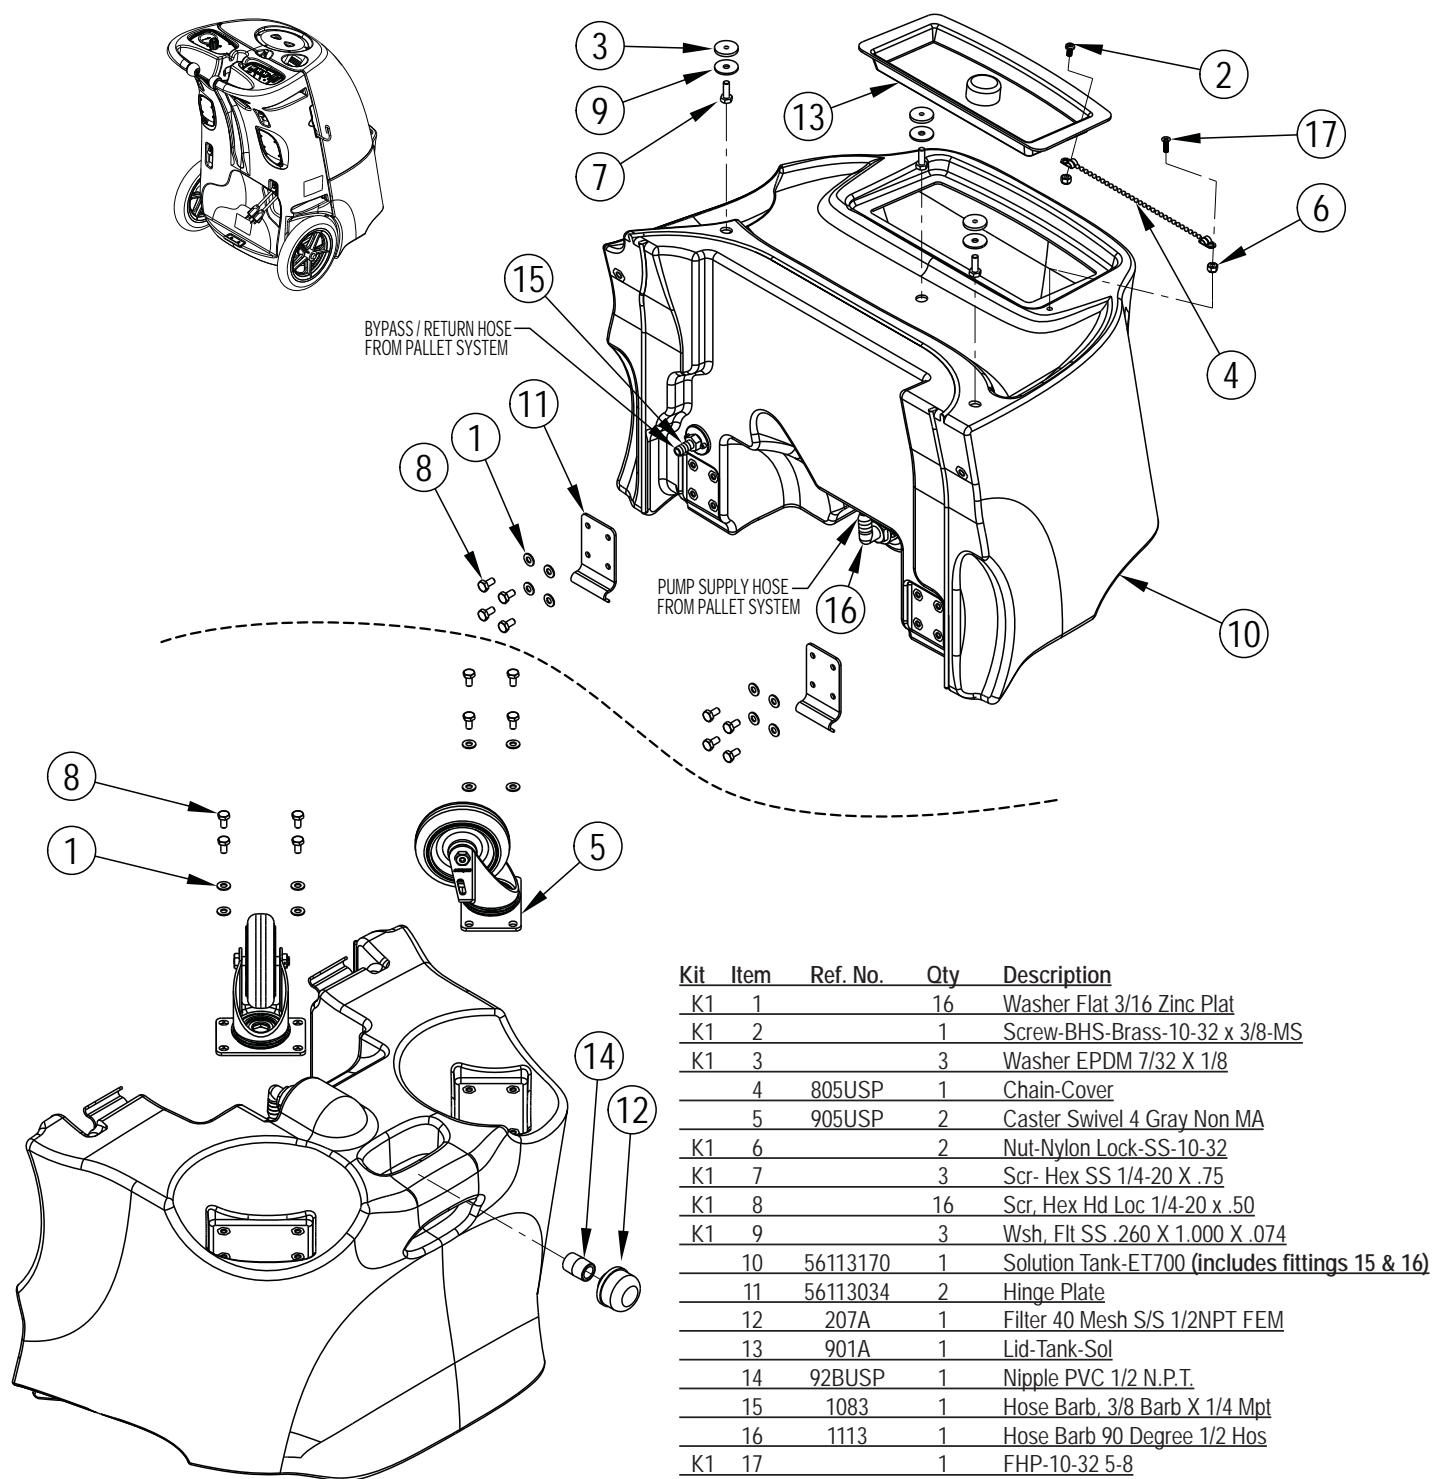

SOLUTION SYSTEM

Kit	Item	Ref. No.	Qty	Description
K1	1		16	Washer Flat 3/16 Zinc Plat
K1	2		1	Screw-BHS-Brass-10-32 x 3/8-MS
K1	3		3	Washer EPDM 7/32 X 1/8
	4	805USP	1	Chain-Cover
	5	905USP	2	Caster Swivel 4 Gray Non MA
K1	6		2	Nut-Nylon Lock-SS-10-32
K1	7		3	Scr- Hex SS 1/4-20 X .75
K1	8		16	Scr, Hex Hd Loc 1/4-20 x .50
K1	9		3	Wsh, Flt SS .260 X 1.000 X .074
	10	56113170	1	Solution Tank-ET700 (includes fittings 15 & 16)
	11	56113034	2	Hinge Plate
	12	207A	1	Filter 40 Mesh S/S 1/2NPT FEM
	13	901A	1	Lid-Tank-Sol
	14	92BUSP	1	Nipple PVC 1/2 N.P.T.
	15	1083	1	Hose Barb, 3/8 Barb X 1/4 Mpt
	16	1113	1	Hose Barb 90 Degree 1/2 Hos
K1	17		1	FHP-10-32 5-8

Service Kits

K1	56113103	1	Kit-Hardware Solution Tank