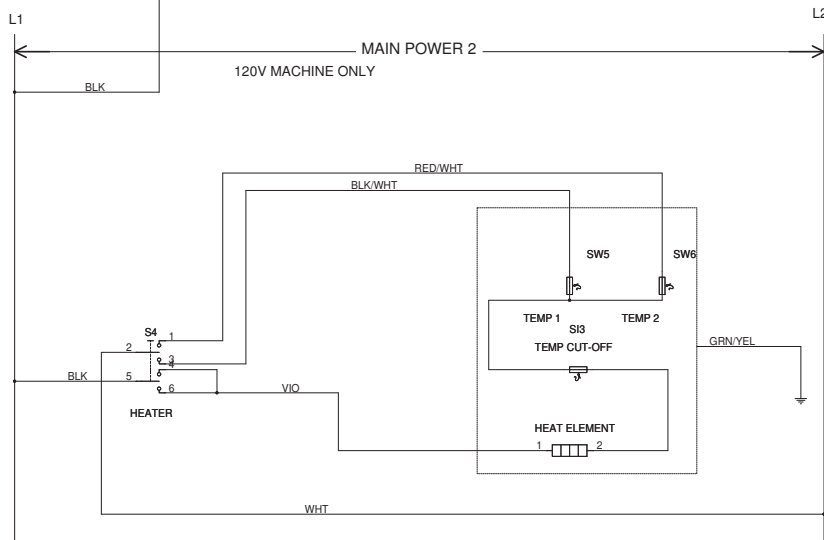

WIRING DIAGRAM