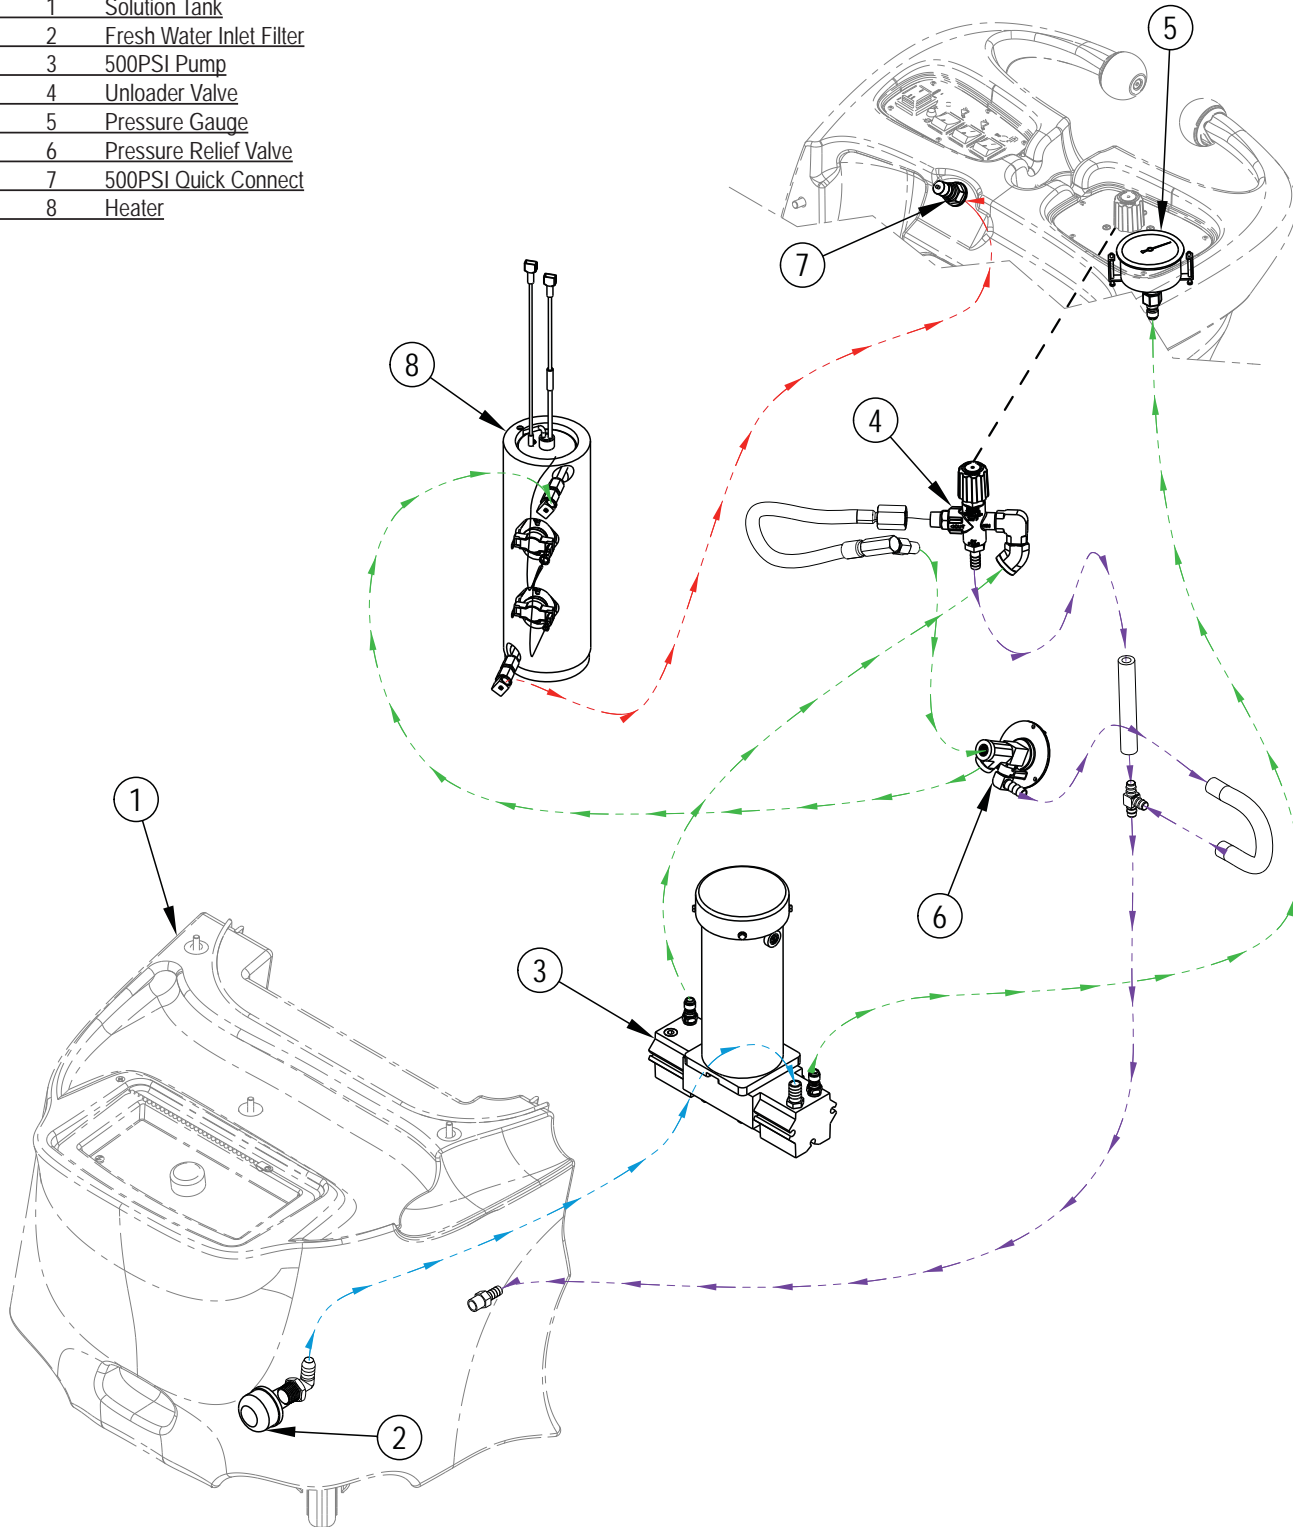

* = Optional, Not Included

WATER FLOW DIAGRAM-ET700

BLUE = FRESH WATER

GREEN = 500PSI WATER FLOW

PURPLE = PRESSURE RELIEF RETURN TO TANK

RED = 500PSI HEATED WATER FLOW

Item	Description
1	Solution Tank
2	Fresh Water Inlet Filter
3	500PSI Pump
4	Unloader Valve
5	Pressure Gauge
6	Pressure Relief Valve
7	500PSI Quick Connect
8	Heater