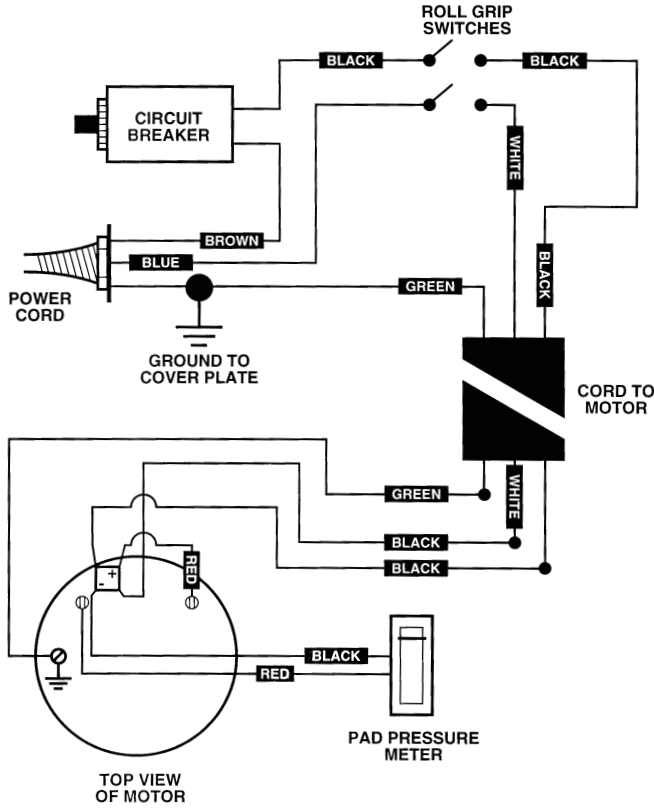

**608393**  
**Rev. 01 (01-00)**

120V

230V

# PARTS LIST

## UPPER UNIT

REF	PART #	DESCRIPTION	QTY	REF	PART #	DESCRIPTION	QTY
1	140890	SCREW, 10-24x.50	2	30	140259	SCREW, 1/4-20x.75	1
2	140018	WASHER, 10-24x.5	2	31	600987	SPRING	1
3	140823	SCREW, 10-24x.625	3	32	140829	SCREW, 6-32x1 (120V)	2
4	230013.NLG	COVER, HANDLE	1	33	28657	SWITCH	1
5	140519	NUT, 10-24	8	34	230854	BRACKET, SWITCH	1
6	140864	SCREW, 1/4-20x.75	5	35	140539	NUT, 6-32	2
7	140052	WASHER, LOCK .25	5	36	140032	WASHER, FLAT	1
8	602750	HOOK, CORD	2	37	140324	CLAMP	1
9	230859	CHANNEL, LATCH	1	38	130167	GRIP, CORD	1
10	140881	SCREW, 1/4-20x1	1	39	602748	CORD, 14/3 X 75' (120V)	1
11	140402	SPRING, LATCH	1	40	130204	CORD, 14/3X57"	1
12	140524	NUT, 1/4-20	1	41	130141	BUSHING	1
13	140146	BUSHING, .5 OD	2	42	600192	BUSHING	2
14	140147	BUSHING, .44 OD	4	43	3148.816	WASHER, FLAT	2
15	230852	PLATE, BACKING	3	44	140024	WASHER, LOCK	2
16	140604	PIN, .25x.75	1	45	140234	SCREW, .5-13X2.5	2
17	230860	HANDLE, LATCH	1	46	140900	SCREW, 10-24X.75	1
18	200821	GRIP	1	<b>DECALS - (NOT SHOWN)</b>			
19	200823	GRIP, HANDLE	2	120676	DECAL, OPERATION	1	
20	6010.16	SCREW, 8-32X1	1	608392	DECAL, "INTEGRITY"	1	
21	20796	BREAKER, 17 AMP (120V)	1	120619	DECAL, "WARNING"	1	
22	608385	HANDLE, GREEN	1				
23	28990	NUT, LOCK 8-32	2				
24	230853	TUBE, HANDLE	1				
25	230857	SOCKET, LOCK	1				
26	230856	PIN, LOCK	1				
27	100355	SLEEVE, LOCK	1				
28	230855	BUTTON, LOCK	1				
29	140401	SPRING, LOCK	1				