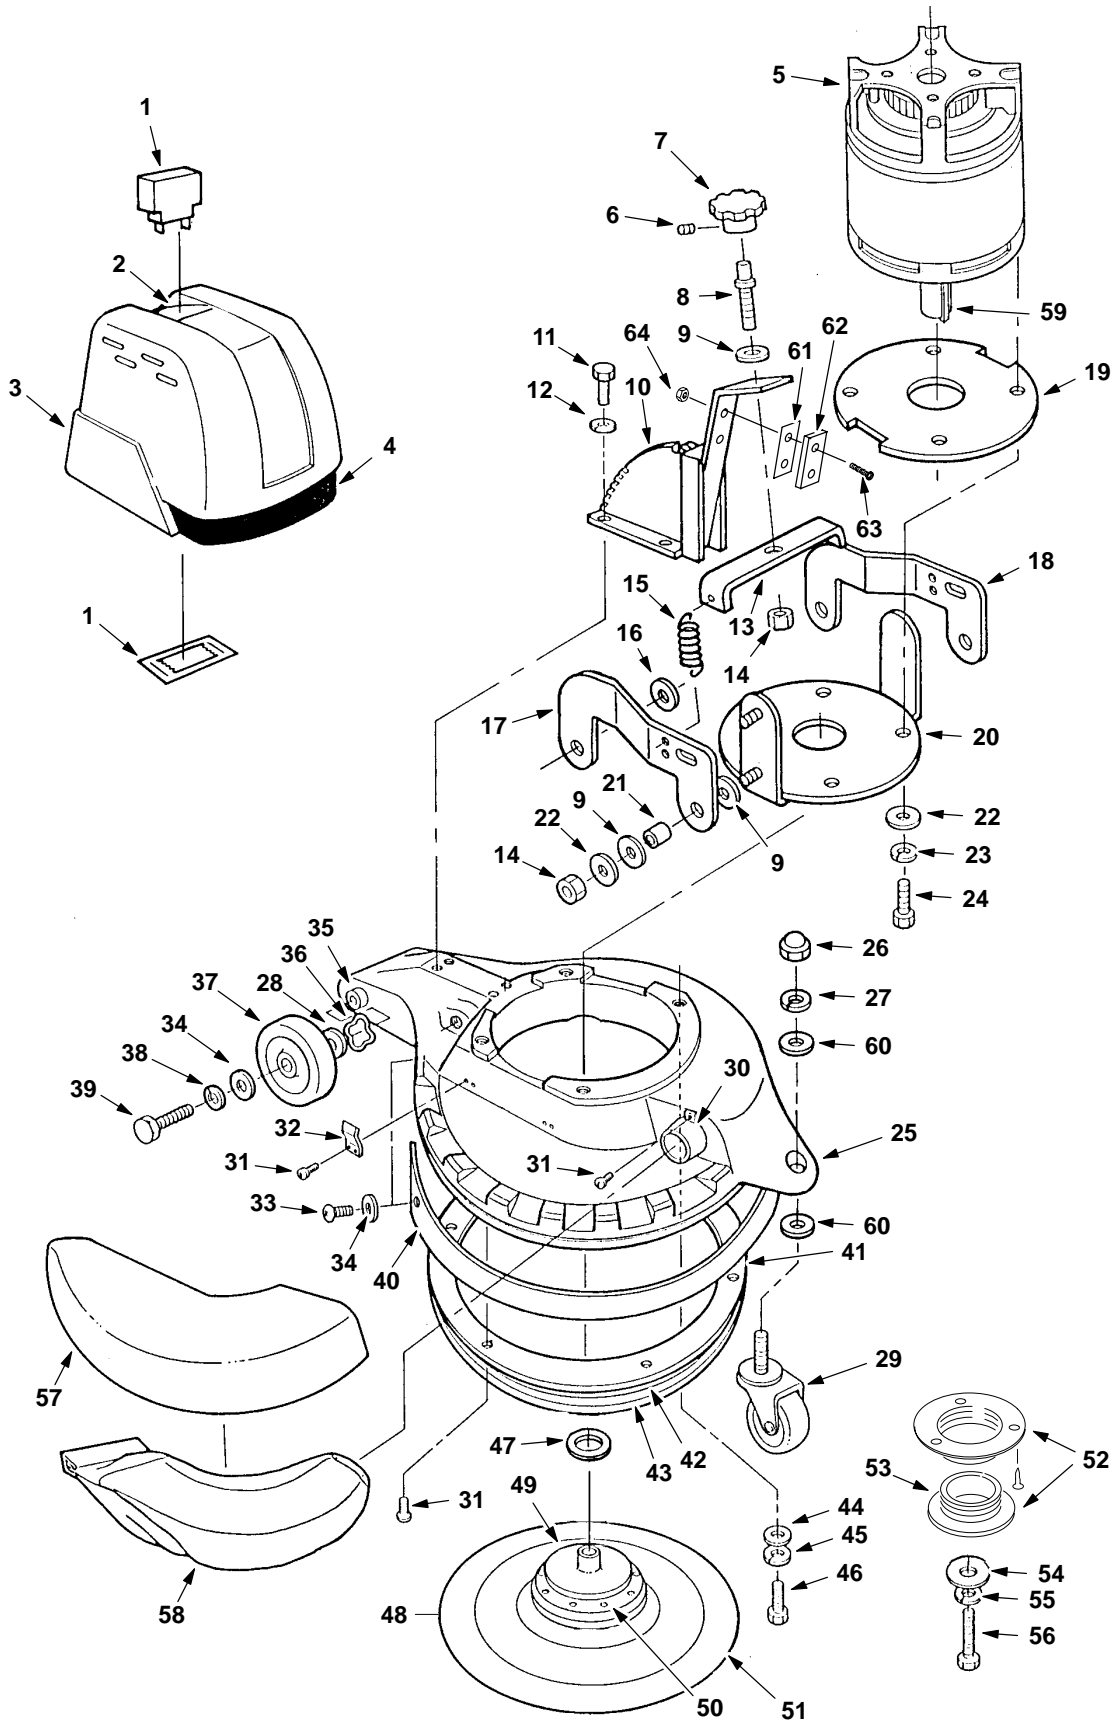

PARTS LIST

LOWER UNIT

				LOWER UNIT			
REF	PART #	DESCRIPTION	QTY	REF	PART #	DESCRIPTION	QTY
1	603766	GAUGE, SENSOR 120V	1	33	140824	SCREW, 1/4-20X5/8	2
	602862	GAUGE, SENSOR 120V (CSA MODEL)	1	34	140003	WASHER, 1/4	4
2	600202	DECAL, PRESSURE ADJT.	1	35	230444	PIVOT, SHAFT HANDLE	1
3	608389	COVER, MOTOR, GREEN	1	36	4252	WASHER, COMPRESSION	2
				37	103067	WHEEL	2
4	120582	DECAL, RECESS	1	38	140016	WASHER, LOCK	2
5	130461	MOTOR, 120V	1	39	140553	SCREW, 1/4-20X1/2	2
	22117	CARBON BRUSH (For 130461)	4	40	602542	KIT, BUMPER	1
	190753	RECTIFIER	1	41	230888	RING, DUST SHIELD	1
6	140894	SCREW, SET	1	42	230912	STRAP, DUST SHIELD	6.2'
7	600974	KNOB	1		230913	SCRU-SEAL RACK	1
8	600193	STUD, ADJUST	1				
9	630447	WASHER	9	43	230889	SHIELD, DUST CLOTH	1
10	607449	PLATE, LATCH	1	44	140000	WASHER, FLAT 1/4	4
11	140226	SCREW, 5/16-18X5/8	4	45	140016	WASHER, LOCK	4
12	140015	WASHER, LOCK	4	46	600631	SCREW, 1/4-20X1-1/4	4
13	600194	BRACKET, SPRING	1	47	069760023	WASHER, FLAT	1
14	600200	NUT, NYLON LOCK, JAM 3/8-16	5	∇48	27073	ASM., DRIVER, PAD	1
15	600201	SPRING	2	▲49	27900	HUB, PAD DRIVER	1
16	600190	WASHER, RUBBER	2	▲50	190177	SCREW & CAPS (Pack of 8)	1
17	600197	ARM, LIFT RH	1	▲51	27071	DISC, FLEXIBLE	1
18	600196	ARM, LIFT LH	1	∇▲52	25707	ASM., CENTERLOCK	1
19	600195	SEAL, MOTOR	1	▲53	100101	RING, PAD RETAINER	1
20	600198	BRACKET, MOTOR	1	54	25732	WASHER, FLAT	1
21	600191	SPACER,	4	55	140015	WASHER, LOCK 5/16	6
22	140013	WASHER, FLAT	8	56	140221	SCREW, 5/16-18X1-1/4	1
23	140017	WASHER, LOCK	4	57	608391	COVER, BAG, GREEN	1
24	140201	SCREW, 3/8-16X3/4	4	58	900210	BAG, CLOTH	1
25	608387	BASE, HOUSING, GREEN	1	59	140628	KEY, MOTOR 3/16X1	1
26	3058	NUT	1	60	140045	WASHER, FLAT	2
27	140024	WASHER, LOCK	1	61	607474	GASKET, PLATE	1
				62	607450	PLATE, PLASTIC STOP	1
28	3148.816	WASHER, FLAT	2	63	578241000	SCREW, M5 X .8 X 20	2
29	600189	CASTER	1	64	140283	NUT, NYLOCK, M5 X .8	2
30	230911	TUBE, VACUUM	1				
31	140340	SCREW, #10X5/8	17				
32	230910	BRACKET, BAG COVER	2				

∇ Assembly   ▲ Included in Assembly