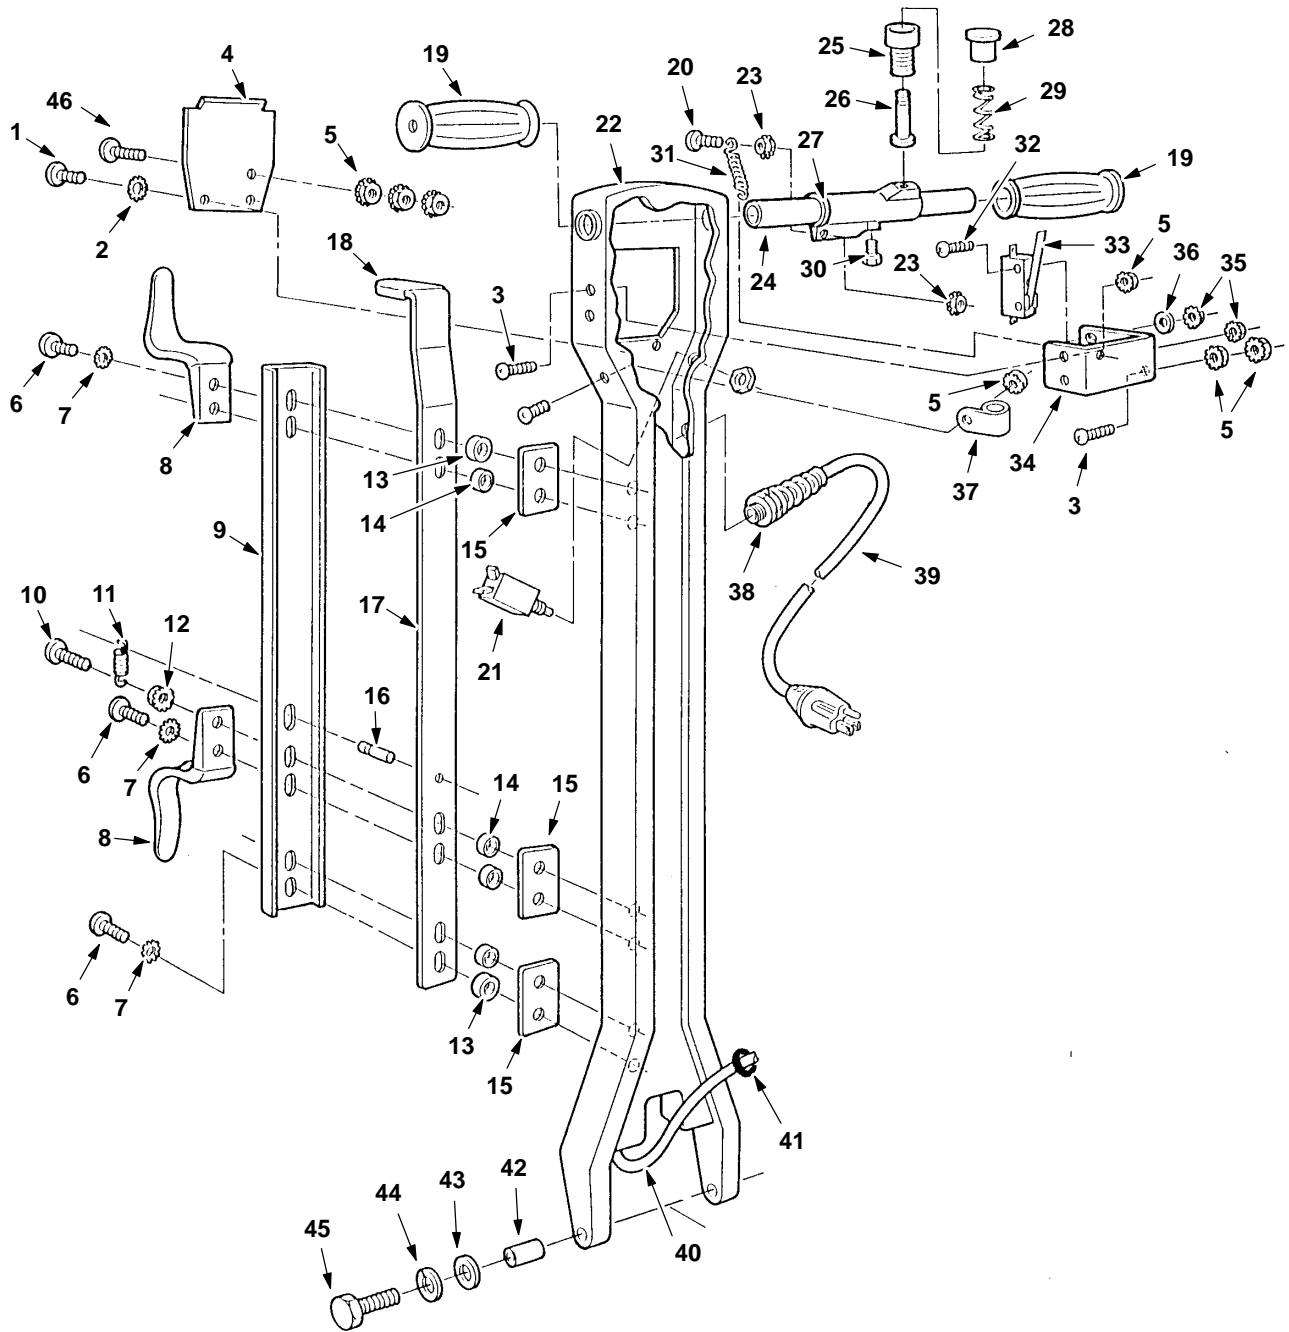

# PARTS LIST

## UPPER UNIT

REF	PART #	DESCRIPTION	QTY	REF	PART #	DESCRIPTION	QTY
1	140890	SCREW, 10-24x.50	2	30	140259	SCREW, 1/4-20x.75	1
2	140018	WASHER, 10-24x.5	2	31	600987	SPRING	1
3	140823	SCREW, 10-24x.625	3	32	140829	SCREW, 6-32x1 (120V)	2
4	230013.NLG	COVER, HANDLE	1	33	28657	SWITCH	1
5	140519	NUT, 10-24	8	34	230854	BRACKET, SWITCH	1
6	140864	SCREW, 1/4-20x.75	5	35	140539	NUT, 6-32	2
7	140052	WASHER, LOCK .25	5	36	140032	WASHER, FLAT	1
8	602750	HOOK, CORD	2	37	140324	CLAMP	1
9	230859	CHANNEL, LATCH	1	38	130167	GRIP, CORD	1
10	140881	SCREW, 1/4-20x1	1	39	602748	CORD, 14/3 X 75' (120V)	1
11	140402	SPRING, LATCH	1	40	130204	CORD, 14/3X57"	1
12	140524	NUT, 1/4-20	1	41	130141	BUSHING	1
13	140146	BUSHING, .5 OD	2	42	600192	BUSHING	2
14	140147	BUSHING, .44 OD	4	43	3148.816	WASHER, FLAT	2
15	230852	PLATE, BACKING	3	44	140024	WASHER, LOCK	2
16	140604	PIN, .25x.75	1	45	140234	SCREW, .5-13X2.5	2
17	230860	HANDLE, LATCH	1	46	140900	SCREW, 10-24X.75	1
18	200821	GRIP	1	<b>DECALS - (NOT SHOWN)</b>			
19	200823	GRIP, HANDLE	2	120676	DECAL, OPERATION	1	
20	6010.16	SCREW, 8-32X1	1	608392	DECAL, "INTEGRITY"	1	
21	20796	BREAKER, 17 AMP (120V)	1	120619	DECAL, "WARNING"	1	
22	608385	HANDLE, GREEN	1				
23	28990	NUT, LOCK 8-32	2				
24	230853	TUBE, HANDLE	1				
25	230857	SOCKET, LOCK	1				
26	230856	PIN, LOCK	1				
27	100355	SLEEVE, LOCK	1				
28	230855	BUTTON, LOCK	1				
29	140401	SPRING, LOCK	1				