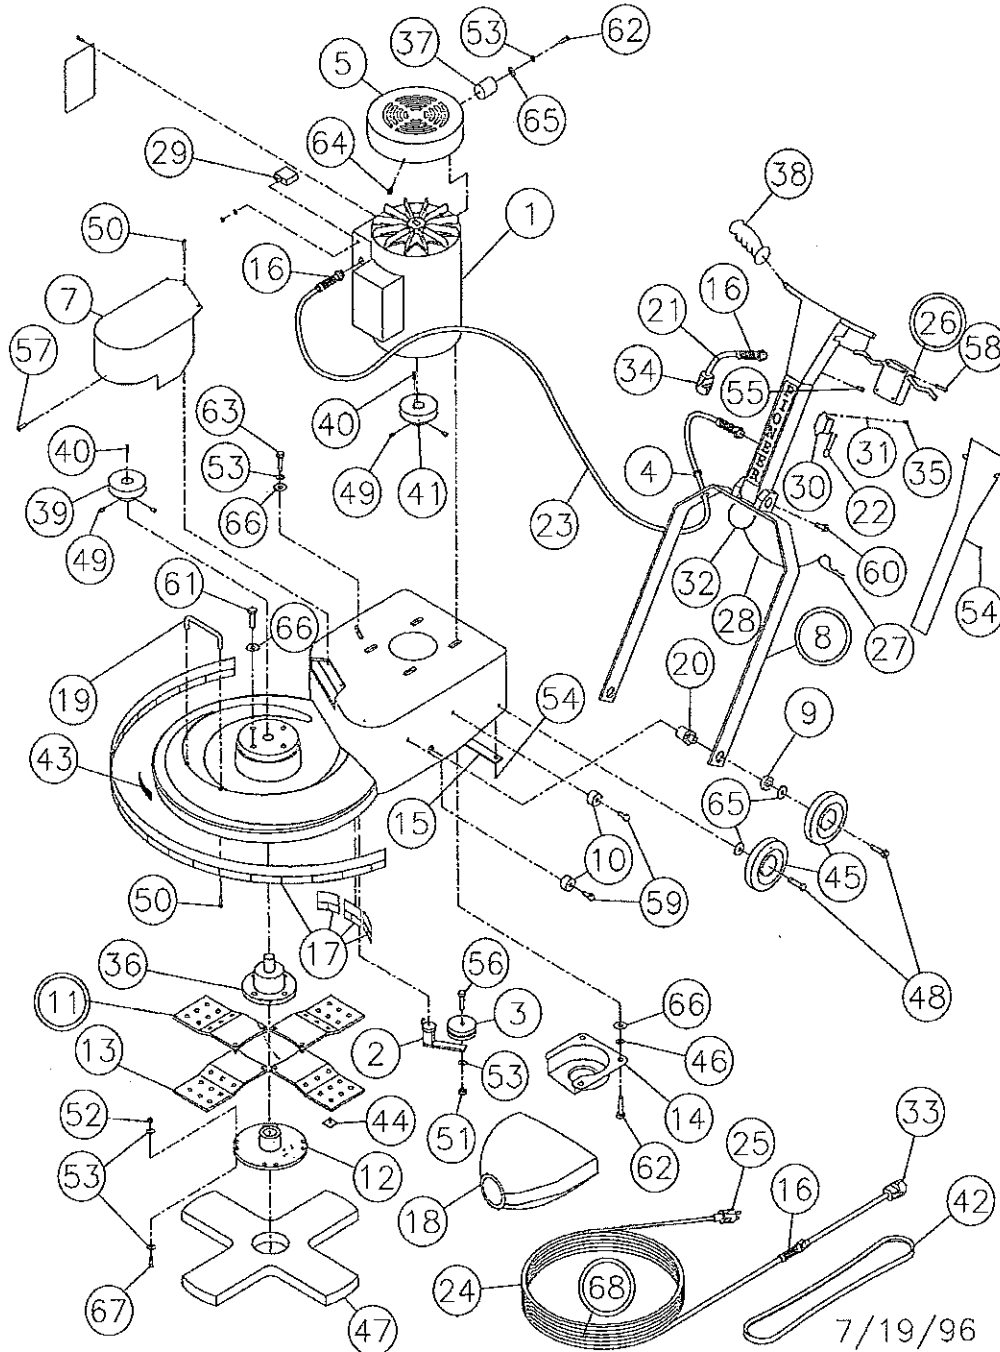

# COMPLETE PARTS

7/19/96

LXE2000 ■ LXE2000C ■ LXE2220

**COMPLETE PARTS LIST**

REF#	PART#	DESCRIPTION	QTY	REF#	PART#	DESCRIPTION	QTY
1	LX0996	Motor, 2 HP	1	35	LX4108	Screw, Machine, Truss HD, 8-32	2
2	LX1020	Tensioner	1	36	LX7220	Spindle Assembly (LH)	1
3	LX1021	Idler Pulley	1	37	MP1300	Bumper Rest	1
4	LX1030	Grommet	1	38	MP6300	Handle Grip	2
5	LX1040	Fan Cover	1	39	MP7800	Pulley, 3.5 x 1 (LXE2220) & (LXE2000)	1
6	TB4756	Nylon Bushings, 1/4 Inch	1	39	MP7826	Pulley, 3.8 x 1 (LX2000C)	1
7	LX1075	Belt Guard	1	40	MP7802	Key, 1/4x1	1
8	LX1076	Handle Assembly Complete	1	41	MP7800	Pulley, 3.5 x 1 (LX2000C) & (LXE2000)	1
9	LX1078	Bearing	2	41	MP7826	Pulley, 3.8 x 1 (LXE2220)	1
10	LX1510	Handle Stop Nylon	3	42	LX1071	Belt, A-42	1
11	LX2035	Pad Holder Complete	1	43	MP8300	Velcro Hook	4
12	LX2036	LH Centering Device	1	44	MP8310	Velcro Stud	36
13	LX2040	Padholder Blade with Studs	4	45	MP8415	Wheel, 5 Inch	4
14	LX2042	Motor Pulley Guard	1	46	MX1105	Washer, Lock, 1/2"	3
15	LX2043	Vacuum Bag Support	1	47	6220	Pad, 20" Blue Blend	1
16	LX2052	Strain Relief	4	48	NB1588	Bolt, Hex HD, 3/8" x 2-1/2" LG	4
17	LX2089	Skirt	1	49	NB2463	Set Screw, 5/16" x 3/8" LG	4
18	LX2063	Dust Bag	1	60	NB3001	Bolt, Button HD, 1/4" x 20 x 3/4" LG	2
19	LX2065	Handle Stainless Steel	1	61	NB3267	Lock Nut, 3/8"	1
20	LX2070	Wheel Axle Adapter	2	62	NB3275	Lock Nut, 1/4"-20 x 3/4" LG	12
21	LX2078	Cord, 12'	1	63	NB3350	Washer, Flat, 1/4"	19
22	LX4225	Varistor <i>o/c. 464</i>	1	64	NB4381	Drill Kwik, 8 x 3/4" LG	7
23	LX2076	Cord, 56'	1	65	NB4382	Drill Kwik, 8-18 x 1/2" LG	2
24	LX2079	Cord, 75'	1	66	NB4791	Screw, Cap, 3/8" x 2"	5
25	LX2092	Plug, Male (LX2000C)	1	67	NB52816	Button HD Bl, 1/4"-20 x 1/2" LG	1
26	LX6030	Plug, Male (LXE2220)	1	68	NB5366	Sheet Metal Screw, 8-18 x 1-1/4" LG	2
28	LX2102	Switch Assembly	1	69	NB6044	Screw, Cap, 3/8" x 1-1/4"	1
27	LX2105	Hitch Pin	1	60	NB6850	Hex HD Bolt, 3/8" UNF x 3/4" LG	2
28	LX2110	Wire Cable, Plastic Coated	1	61	NB6863	Hex HD Bolt, 1/2" x 1" LG	4
29	LX1080	Circuit Breaker, 20 Amp	1	62	NB6864	Hex HD Bolt, 1/2" x 1-1/4" LG	4
30	LX4220	Relay, 220V <i>1/2-38</i>	1	63	NB7108	Hex HD Bolt, 6mm x 40	1
31	NB9445	Washer, Lock, Star, #10 <i>100</i>	2	64	NB8550	Screw, 10-32 x 3/8" Round HD	3
32	NB6040	Tie, 8.5"	1	65	NB9267	Washer Flat, 5/16"	4
33	LX6035	Plug, Female (LXE2220)	1	66	NB9269	Washer Flat, 7/16"	4
33	LX6014	Plug, Female (LXE2000)	1	67	NB9308	Button HD Screw, 1/4"-20 x 1" LG	13
33	LX6017	Plug, Female (LX2000C)	1	68	LX2081	Cord Assembly (LXE2000)	1
34	LX6040	Plug, Male (LXE2220)	1				
34	LX6015	Plug, Male (LXE2000)	1				
34	LX6018	Plug, Male (LX2000C)	1				