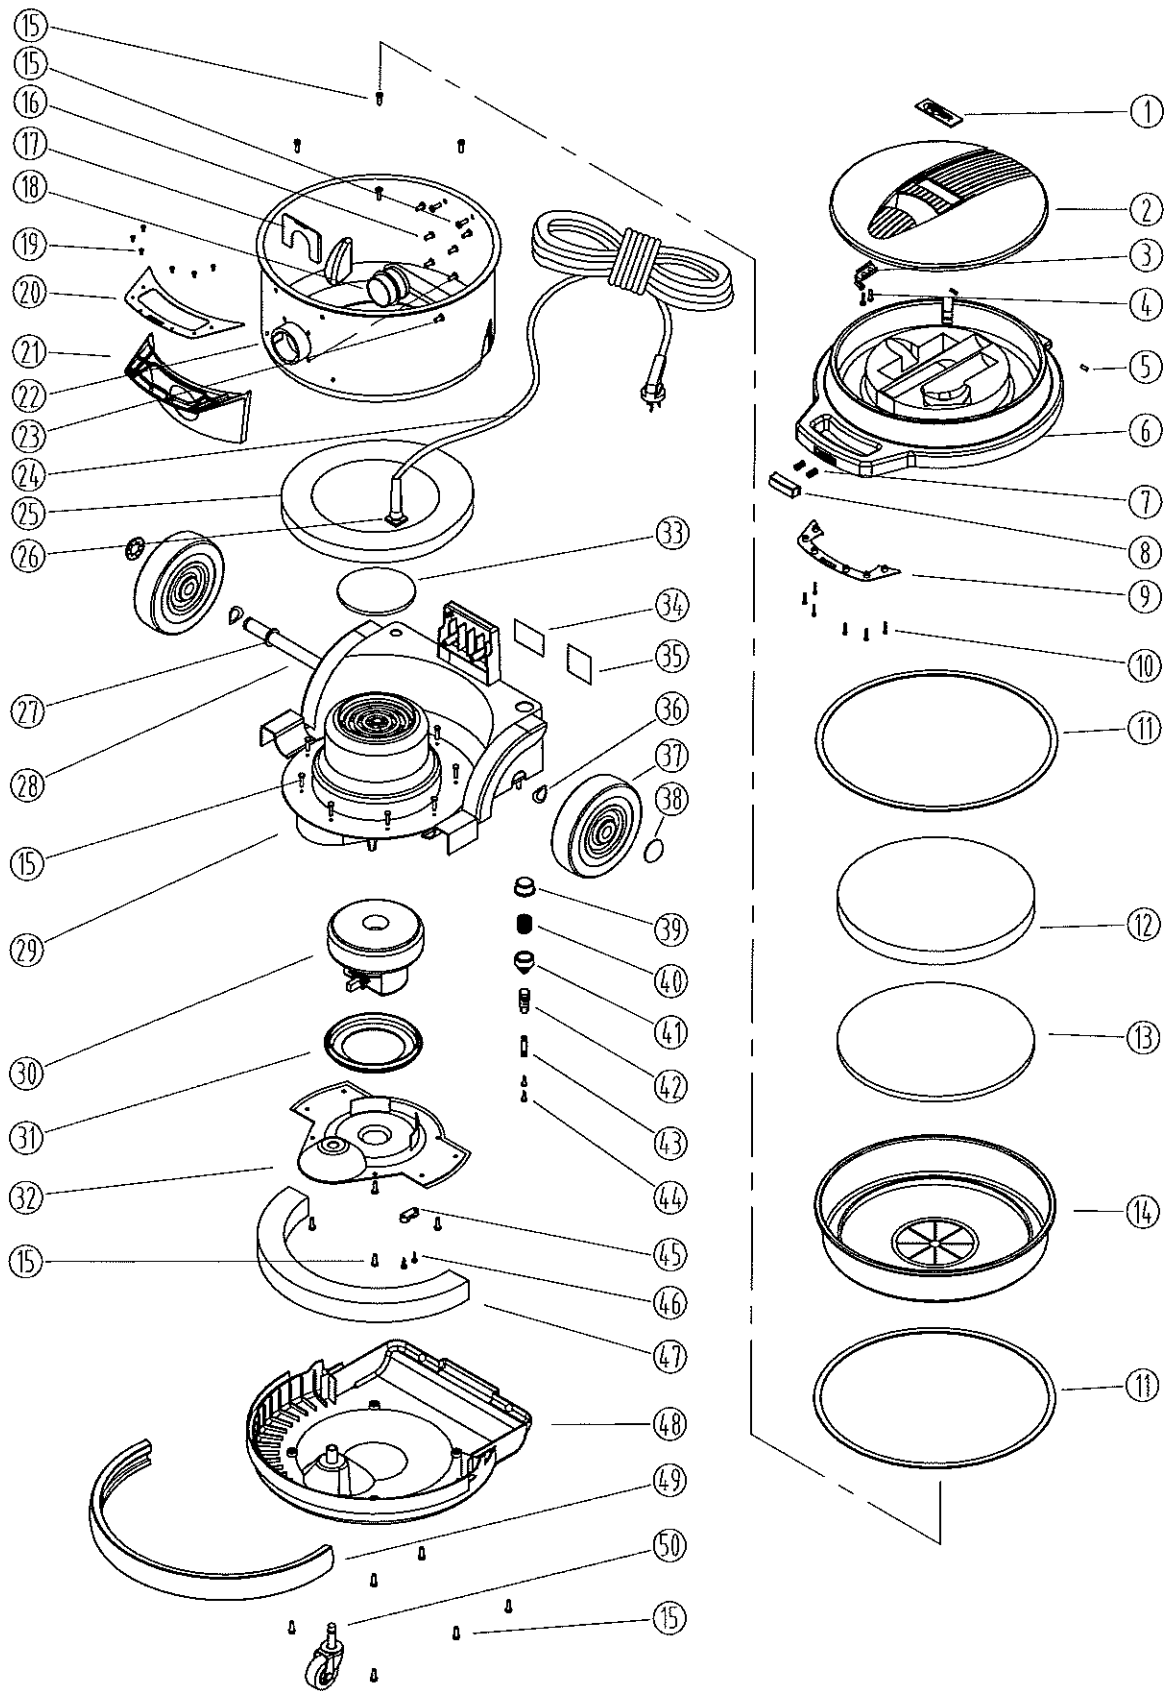

VIPER

MAMBA

MB39CV

CANISTER VACUUM

PARTS LIST

MAMBA CANISTER VACUUM - PARTS PRICING

DIA NO	PART NUMBER	DESCRIPTION
1	VF47035A	"VIPER" LOGO
2	VA41012	TOP COVER
3	VA41012-1	LATCH, TOP COVER
4	VA13502	SCREW, M4 x 8
5	VA14007	PIN, M4 x 12
6	VA41010	BASE, TOP COVER
7	VA41021	SPRING
8	VA41009	PUSH BUTTON
9	VA41008	COVER, UPPER HANDLE
10	VA14006	SCREW, M3 x 6
11	VA41011	GASKET, BASE, TOP COVER
12	VA41013	FOAM FILTER, TOP COVER
13	VA41026	FILTER, TOP COVER
14	VA41006A	FILTER HOLDER
15	VA13474	SCREW, M5 x 16
16	VA13492	SCREW, M5 x 12
17	VA41041	HOLDER, VACUUM BAG
18	VA41029	INTAKE
19	VV13608	SCREW, M3 x 12
20	VA41007	COVER, LOWER HANDLE
21	VA41004	LOWER HANDLE
22	VA41005	TANK
23	VV20509	SCREW, M5 x 10
24	VA65002	CORD
25	VA41034	GASKET, TANK SEAT
26	VA21521	GROMMET
27	VF14004	RETAINING RING, EXTERNAL #19
28	VA41014	AXLE
29	VA41003A	TANK SEAT
30	VA41035	VAC MOTOR, 115V
31	VA41032	GASKET, MOTOR
32	VA41015A	MOTOR SEAT
33	VA41031	FOAM FILTER, MOTOR
34	VA21544	SERIAL TAG
35	VF40994	READ MANUAL
36	VF47027	WASHER, LOCK
37	VF47055	REAR WHEEL, 6.4"
38	VA96851	CAP, AXLE
39	VA41017	POWER BUTTON
40	VA20209-16	SPRING, SWITCH BUTTON
41	VA41018	SEAT, SWITCH
42	VA41024	SWITCH ASSEMBLY
43	VA41030	BRACKET, SWITCH
44	VV13640	SCREW, M4 x 16
45	VA21517	BLOCK
46	VA13740	SCREW, SELF-TAPPING, M3 x 16
47	VA41016	FOAM FILTER, STRIP
48	VA41001	BOTTOM COVER
49	VA41002	BUMPER
50	VA91345	CASTER, 2"

ACCESSORIES

MAMBA CANISTER VACUUM - ACCESSORIES

DIA NO	PART NUMBER	DESCRIPTION
1	VA41130	HOSE ASSY
2	VA41023	PAPER BAG (PKG OF 10)
3	VA41115	TUBE
4	VA41027	VACUUM BAG,CLOTH
5	VA41100	COMBINATION TOOL
6	VA20804	DUSTING TOOL
7	VA20805	CREVICE TOOL
8	VA20802-1	UPHOLSTERY TOOL