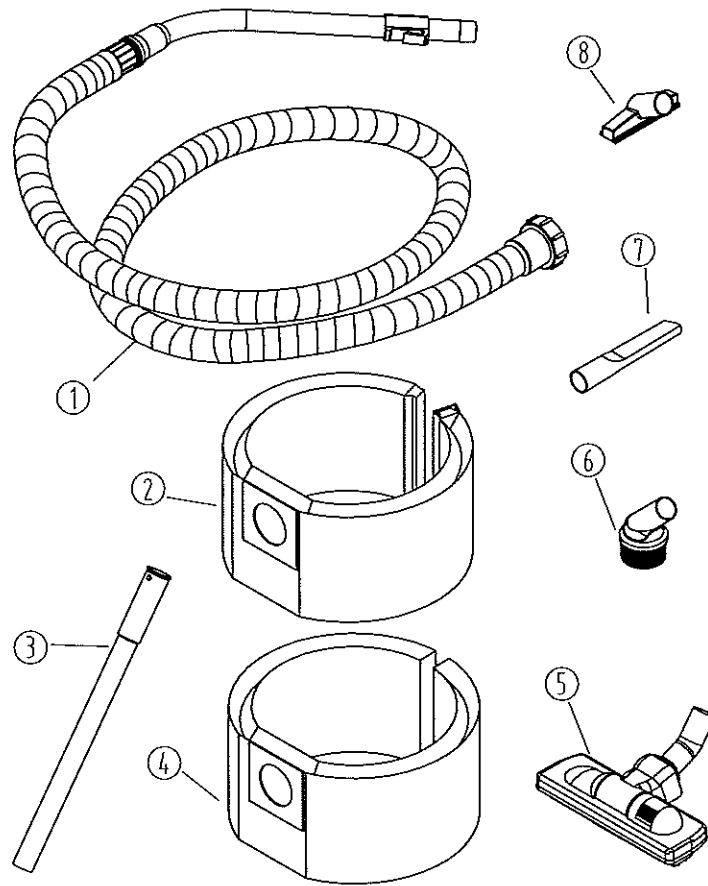

VIPER

MAMBA

MB39CV

CANISTER VACUUM

PARTS LIST

MAMBA CANISTER VACUUM - PARTS PRICING

DIA NO	PART NUMBER	DESCRIPTION
1	VF47035A	"VIPER" LOGO
2	VA41012	TOP COVER
3	VA41012-1	LATCH, TOP COVER
4	VA13502	SCREW, M4 x 8
5	VA14007	PIN, M4 x 12
6	VA41010	BASE, TOP COVER
7	VA41021	SPRING
8	VA41009	PUSH BUTTON
9	VA41008	COVER, UPPER HANDLE
10	VA14006	SCREW, M3 x 6
11	VA41011	GASKET, BASE, TOP COVER
12	VA41013	FOAM FILTER, TOP COVER
13	VA41026	FILTER, TOP COVER
14	VA41006A	FILTER HOLDER
15	VA13474	SCREW, M5 x 16
16	VA13492	SCREW, M5 x 12
17	VA41041	HOLDER, VACUUM BAG
18	VA41029	INTAKE
19	VV13608	SCREW, M3 x 12
20	VA41007	COVER, LOWER HANDLE
21	VA41004	LOWER HANDLE
22	VA41005	TANK
23	VV20509	SCREW, M5 x 10
24	VA65002	CORD
25	VA41034	GASKET, TANK SEAT
26	VA21521	GROMMET
27	VF14004	RETAINING RING, EXTERNAL #19
28	VA41014	AXLE
29	VA41003A	TANK SEAT
30	VA41035	VAC MOTOR, 115V
31	VA41032	GASKET, MOTOR
32	VA41015A	MOTOR SEAT
33	VA41031	FOAM FILTER, MOTOR
34	VA21544	SERIAL TAG
35	VF40994	READ MANUAL
36	VF47027	WASHER, LOCK
37	VF47055	REAR WHEEL, 6.4"
38	VA96851	CAP, AXLE
39	VA41017	POWER BUTTON
40	VA20209-16	SPRING, SWITCH BUTTON
41	VA41018	SEAT, SWITCH
42	VA41024	SWITCH ASSEMBLY
43	VA41030	BRACKET, SWITCH
44	VV13640	SCREW, M4 x 16
45	VA21517	BLOCK
46	VA13740	SCREW, SELF-TAPPING, M3 x 16
47	VA41016	FOAM FILTER, STRIP
48	VA41001	BOTTOM COVER
49	VA41002	BUMPER
50	VA91345	CASTER, 2"

ACCESSORIES

MAMBA CANISTER VACUUM - ACCESSORIES

DIA NO	PART NUMBER	DESCRIPTION
1	VA41130	HOSE ASSY
2	VA41023	PAPER BAG (PKG OF 10)
3	VA41115	TUBE
4	VA41027	VACUUM BAG,CLOTH
5	VA41100	COMBINATION TOOL
6	VA20804	DUSTING TOOL
7	VA20805	CREVICE TOOL
8	VA20802-1	UPHOLSTERY TOOL