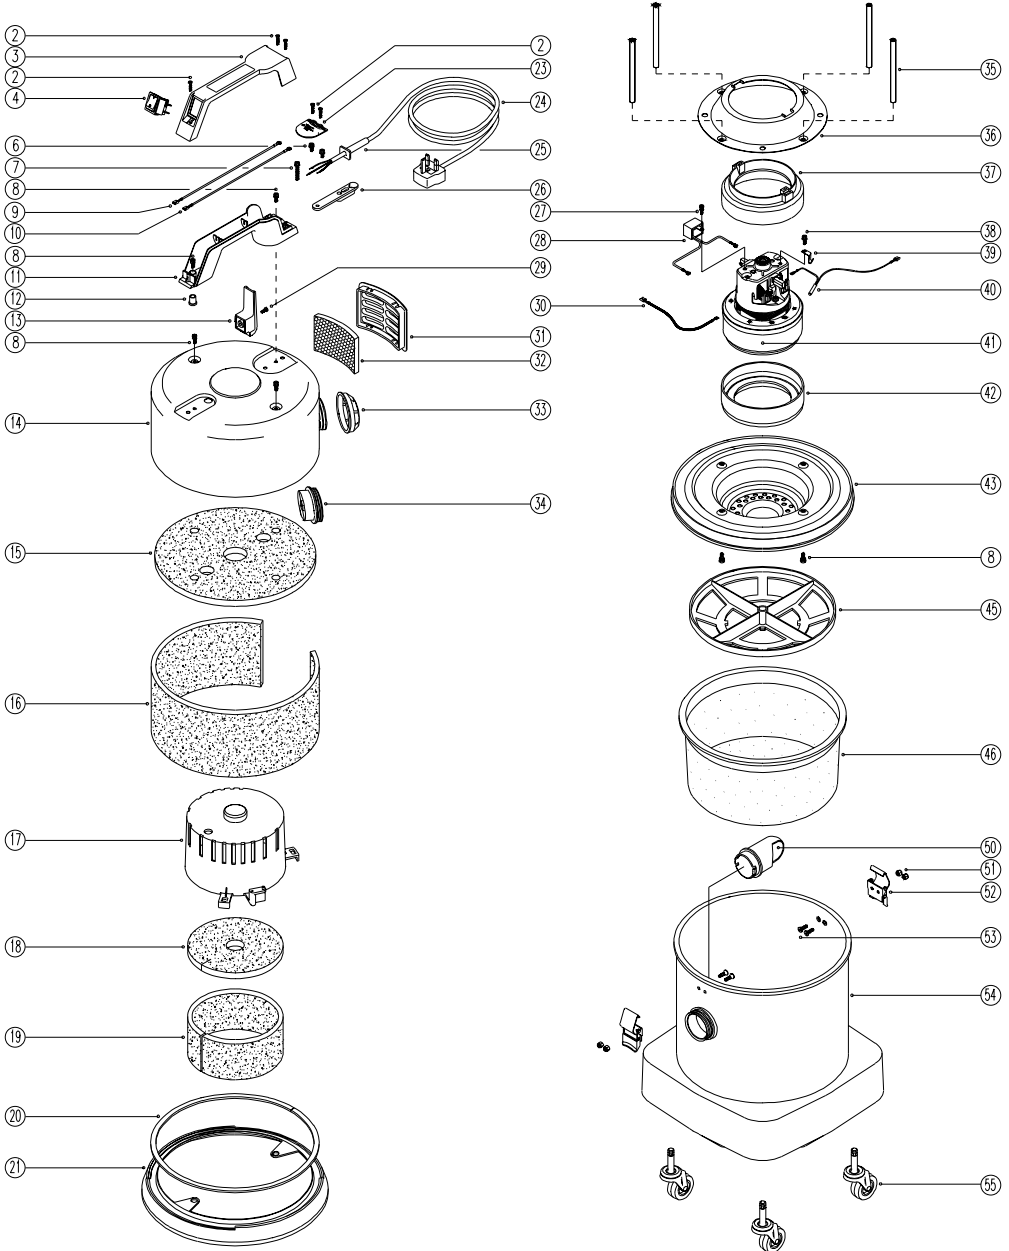

Spare Parts

Model No. **NVQ380 & NVQ380B (3 WIRE)**

231662
DRAWING: EXP285 ISS:03
21/12/98

MODEL No. NVQ380 & NVQ380B (3 WIRE)

SUB ASSEMBLIES

POWER HEADS - COMPLETE

ITEMS 1 TO 43
Part Numbers Available Upon Request

FILTERS - COMPLETE

ITEMS 45 TO 46
Part Numbers Available Upon Request

CONTAINERS - COMPLETE

ITEMS 50 TO 55
Part Numbers Available Upon Request

SPARE PARTS

POS.	PART No	DESCRIPTION
1		
2	219107	No6 x 5/8" Long Taplrite Screw
3	206213	Handle Cover
4	220286	Rocker Switch
5		
6	219090	M4 x 8mm Long Sems Screw
7	219274	M4 x 25mm Long Stets Screw
8	219047	M5 x 10mm Long Sems Screw
9	320003	Brown Link Wire } For 120V Machines
10	320183	Blue Link Wire } Use 2 x Item 9
11	206187	Handle Body Moulding
12	220061	Cable Bush
13	206006	Cable Hook
14	401194	Black Head Top (No Logo) (NVQ380)
	401194R	Black Head Top (Red Logo) (NVQ380)
	401194B	Black Head Top (Blue Logo) (NVQ380)
	401194G	Black Head Top (Green Logo) (NVQ380)
	401194Y	Black Head Top (Yellow Logo) (NVQ380)
	401700	Black Head Top (No Logo) (NVQ380B)
	401700R	Black Head Top (Red Logo) (NVQ380B)
	401700B	Black Head Top (Blue Logo) (NVQ380B)
	401700G	Black Head Top (Green Logo) (NVQ380B)
	401700Y	Black Head Top (Yellow Logo) (NVQ380B)
15	203005	Top Felt
16	203001	Side Felt (NVQ380B)
	203009	Side Felt (NVQ380)
17	229149	Noise Reduction Pad
18	203007	Felt Disc
19	203008	Side Felt Insulation
20	212052	Inseal (920mm Long)
21	202006	Buffer Ring
22		

POS.	PART No	DESCRIPTION
23	220131	Cable Clamp
24	220231	Mains Cable (U.K. Plug)
	220252	Mains Cable (C.E.E. Plug)
	220506	Mains Cable (U.S.A. Plug)
	220223	Mains Cable (Swiss Plug)
	299039	Mains Cable (Austrian Plug)
	220466	Mains Cable (15A Plug)
	220058	Mains Cable (No Plug)
25	220132	Stress Relief
26	220164	Cable Strain Relief
	303281	Cable Strain Relief (100 & 120V Machine)
27	219566	M4 x 6mm Long Taplrite Sems Screw } Not Applicable To
28	220682	Suppressor Assembly } 100V Machine
29	221151	M4 x 5mm Long Pozzi Pan Machine Screw
30	320382	260mm Long White Link Wire
31	225064	Outlet Grill (NVQ380)
32	206260	Air Diffuser Pad (NVQ380)
33	604151	NVM 51 Diffuser (NVQ380B)
34	206005	Air Outlet Neck (NVQ380B)
35	208009	102.5mm Long Aluminium Spacer
36	401189	Black Top Motor Housing
37	202066	Top Motor Gasket
38	219566	M4 x 6mm Long Taplrite Sems Screw
39	219244	Overload Securing Clip Only
40	220704	230V Overload Assembly C/W Item 39
	220259	120V Overload Assembly C/W Item 39
	320382	100V M/C=260mm Long White Link Wire
41	205032	230V Motor
	205034	120V Motor
	205035	100V Motor
42	202065	Bottom Motor Gasket
43	401190	Black Bottom Motor Housing
45	209050	Filter Grid
46	207102	White Filter Assembly
50	227004	Bag Connector
51	219076	M5 Staytight Nylon Insert Nut
52	206038	Toggle
53	219330	M5 x 12mm Long Countersunk Screw
54	300069	Red Container
	300070	Blue Container
	300071	Green Container
	300072	Yellow Container
	301051	Black Container
	301050	Brown Container
55	204059	2" Castor