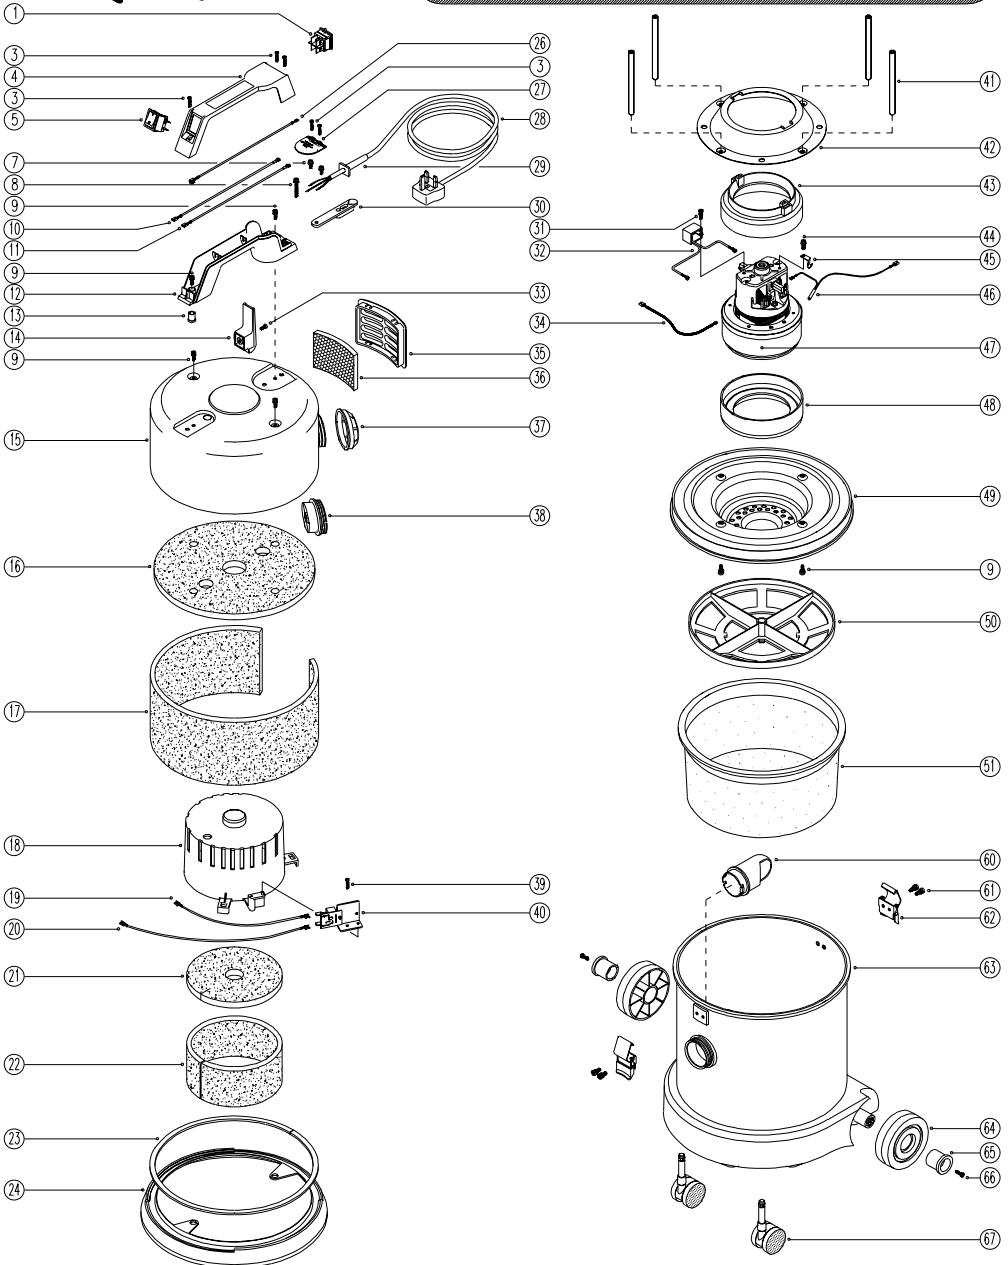

Spare Parts

Model No. **NVQ402 & NVQ402B (3 WIRE)**

231453
DRAWING:EXP239 ISS:05
15/12/98

MODEL No. NVQ402 & NVQ402B (3 WIRE)

SUB ASSEMBLIES

POWER HEADS - COMPLETE

ITEMS 1 TO 49
Part Numbers Available Upon Request

FILTERS - COMPLETE

ITEMS 50 TO 51
Part Numbers Available Upon Request

CONTAINERS - COMPLETE

ITEMS 60 TO 67
Part Numbers Available Upon Request

SPARE PARTS

POS.	PART No	DESCRIPTION
1	220243	Green/Black Rocker Switch
2		
3	219107	No6 x 5/8" Long Plastite Screw
4	206211	Handle Cover
5	220286	Rocker Switch
6		
7	219090	M4 x 8mm Long Sems Screw
8	219274	M4 x 25mm Long Stets Screw
9	219047	M5 x 10mm Long Sems Screw
10	320183	200mm Long Blue Link Wire
11	320003	200mm Long Brown Link Wire
12	206187	Handle Body Moulding
13	220061	Cable Bush
14	206006	Cable Hook
15	401194	Black Head Top (No Logo) (NVQ402)
	401194R	Black Head Top (Red Logo) (NVQ402)
	401194B	Black Head Top (Blue Logo) (NVQ402)
	401194G	Black Head Top (Green Logo) (NVQ402)
	401194Y	Black Head Top (Yellow Logo) (NVQ402)
	401700	Black Head Top (No Logo) (NVQ402B)
	401700R	Black Head Top (Red Logo) (NVQ402B)
	401700B	Black Head Top (Blue Logo) (NVQ402B)
	401700G	Black Head Top (Green Logo) (NVQ402B)
	401700Y	Black Head Top (Yellow Logo) (NVQ402B)
16	203005	Top Felt
17	203001	Side Felt (NVQ402B)
	203009	Side Felt (NVQ402)
18	229149	Noise Reduction Pad
19	220420	210mm Long Brown Link Wire
20	220419	370mm Long Brown Link Wire
21	203007	Felt Disc
22	203008	Side Felt Insulation
23	212052	Inseal (920mm Long)
24	202006	Buffer Ring
25		
26	220367	190mm Long Brown Link Wire

POS.	PART No	DESCRIPTION
27	220131	Cable Clamp
28	220231	Mains Cable (U.K. Plug)
	220252	Mains Cable (C.E.E. Plug)
	220506	Mains Cable (U.S.A. Plug)
	220223	Mains Cable (Swiss Plug)
	299039	Mains Cable (Australian Plug)
	220466	Mains Cable (15A Plug)
	220058	Mains Cable (No Plug)
29	220132	Stress Relief
30	220164	Cable Strain Relief
	303281	Cable Strain Relief (100 & 120V Machine)
31	219566	M4 x 6mm Long Tapite Sems Screw
32	220682	Suppressor Assembly
33	221151	M4 x 5mm Long Pozzi Pan Machine Screw
34	320382	260mm Long White Link Wire
35	225064	Outlet Grill (NVQ402)
36	206260	Air Diffuser Pad (NVQ402)
37	604151	NVM 51 Diffuser (NVQ402B)
38	206005	Air Outlet Neck (NVQ402B)
39	219318	No6 x 1/2" Plastite 250 Screw
40	220285	Speed Control (230V)
	220307	Speed Control (120V)
	220417	Speed Control (100V)
41	208009	102.5mm Long Aluminium Spacer
42	401189	Black Top Motor Housing
43	202066	Top Motor Gasket
44	219566	M4 x 6mm Long Tapite Sems Screw
45	219244	Overload Securing Clip
46	220704	230V Overload Assembly C/W Item 45
	220259	120V Overload Assembly C/W Item 45
	320382	100V M/C=260mm Long White Link Wire
47	205032	230V Motor
	205034	120V Motor
	205035	100V Motor
48	202065	Bottom Motor Gasket
49	401190	Black Bottom Motor Housing
50	209050	Filter Grid
51	207102	White Filter Assembly
60	227004	Bag Connector
61	219047	M5 x 10mm Long Sems Screw
62	206038	Toggle
63	225993	Red Container
	225994	Blue Container
	225995	Green Container
	225996	Yellow Container
64	227010	Black Wheel
65	227011	Black Hub Cap
66	219105	No8 x 5/8" Long Plastite Screw
67	204067	50mm Black Twin Wheel Castor