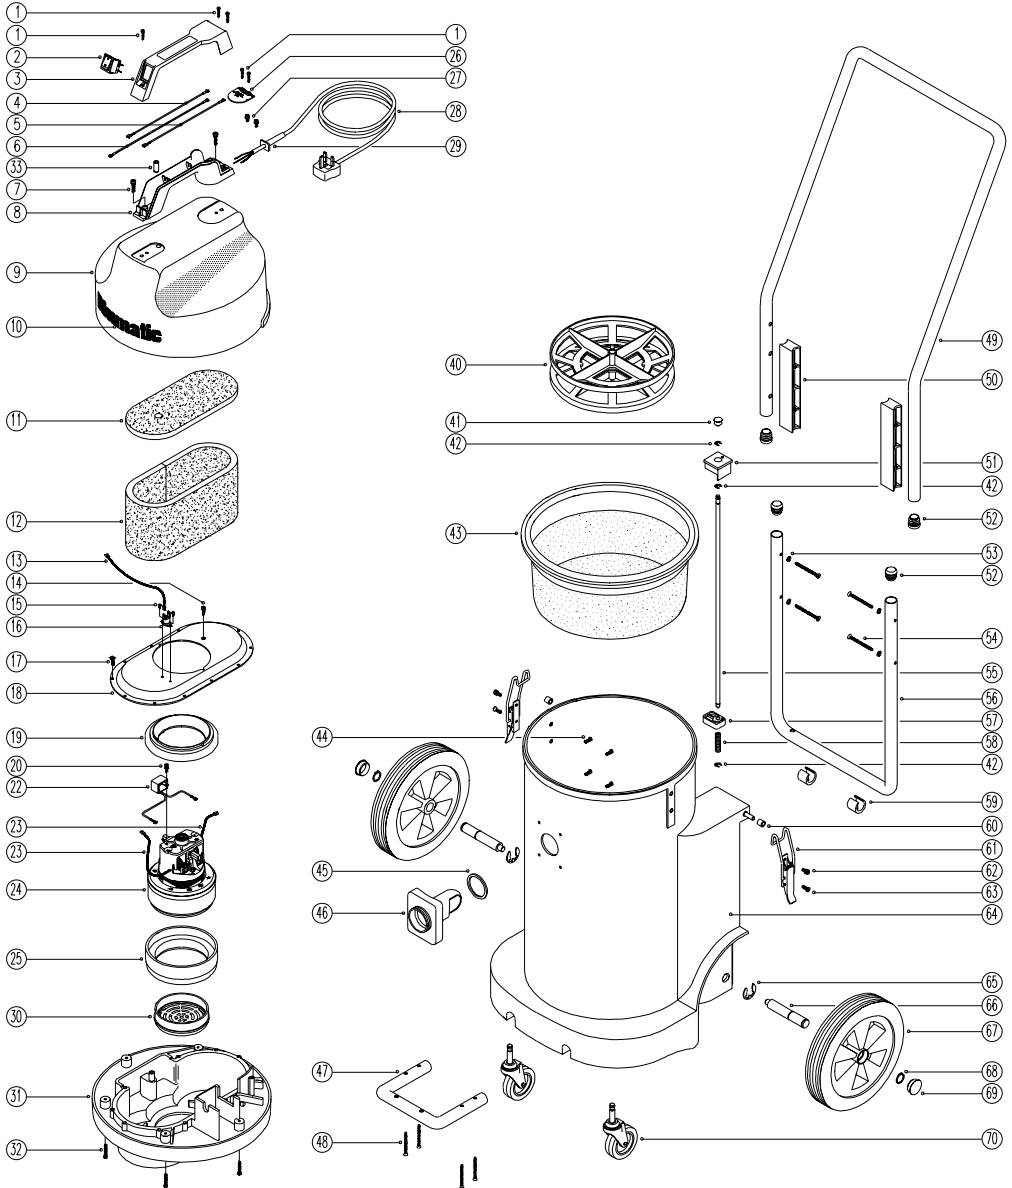

MODEL No. NVQ900 (3 WIRE)

SPARE PARTS

POS.	PART No	DESCRIPTION
1	219107	No6 x 5/8" Plastite Screw
2	220286	Red Rocker Switch
3	206213	Handle Cover
4	320003	200mm Long Brown Link Wire
5	320183	200mm Long Blue Link Wire
6	320056	450mm Long Green/Yellow Link Wire
7	219546	M5 x 20mm Long Pozzi Pan Sems Screw
8	206187	Handle Body Moulding
9	227045	Cover Moulding (No Numatic Logo)
10	210085	Red Numatic Logo
	210049	Blue Numatic Logo
	210412	Green Numatic Logo
	210039	Yellow Numatic Logo
11	203014	Top Felt
12	203015	Side Felt
13	320497	200mm Long Blue Link Wire
14	219471	M4 x 12mm Long Sems Screw
15	219491	M3 x 5mm Long Taptite Screw
16	220532	Thermostat
17	219105	No8 x 5/8" Long Plastite Screw
18	225062	Top Motor Housing
19	202072	Top Motor Gasket
20	219566	M4 x 6mm Long Taptite Sems Screw
21		
22	220682	Suppressor
23	320286	White Motor Link Wire
24	205034	120V Motor
25	202069	Bottom Motor Gasket
26	220131	Cable Clamp
27	219090	M4 x 8mm Long Sems Screw
28	220057	Mains Cable (No Plug)
29	220132	Stress Relief
30	227173	Fan Guard
31	301047	Bottom Motor Housing
32	219369	No8 x 1" Plastite Screw