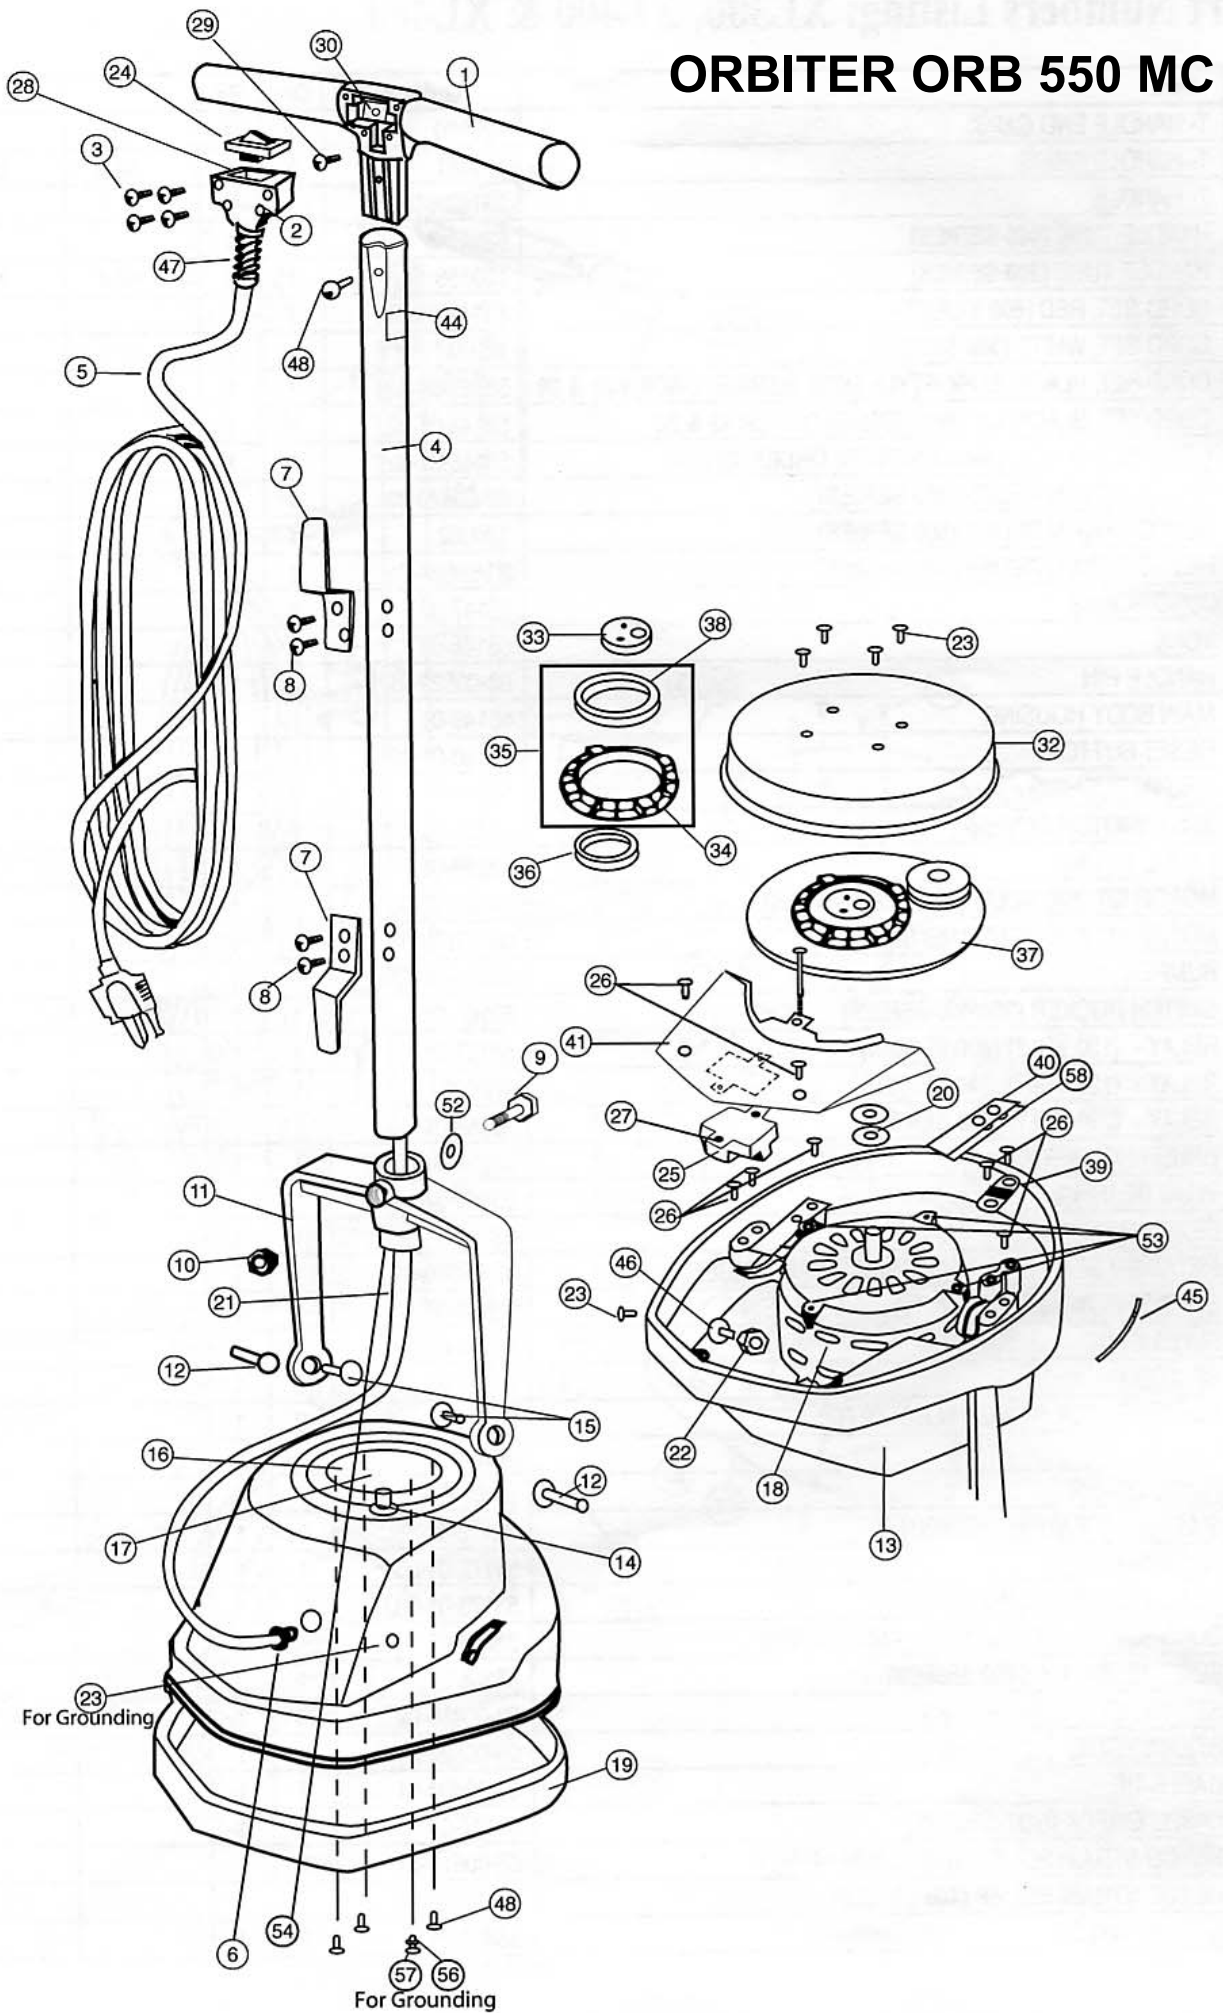

# ORBITER ORB 550 MC

#	Item	Order #	Qty.	Pk.			
1	T-HANDLE, BLACK (ORB550MC)	53140-01-0327	1	1			
	T-HANDLE, BLUE (ORB550MD / ORB550MW)	53140-01-438	1	1			
2	COVER SWITCH COMMERCIAL (ORDER #29 ALSO)	53258-01-0327	1	1			
4	TUBE, PAINTED (ORB550MC / ORB550MD)	53141-01	1	1			
	TUBE, CHROME (ORB550MW)	53141-03	1	1			
5	POWER CORD, BLACK 30'	53146-01-327	1	1			
6	STRAIN RELIEF	03-00520-01	1	1			
7	CORD HOOKS, PAINTED (ORB550MC / ORB550MD)	53147-01	2	1			
	CORD HOOKS, CHROME (ORB550MW)	53147-02	2	1			
11	YOKE, PAINTED (ORB550MC / ORB550MD)	53148-01	1	1			
	YOKE, CHROME, WHITE (ORB550MW)	53148-02	1	1			
12	HANDLE PIN	03-00529-01	2	1			
13	MAIN BODY HOUSING, PAINTED (ORB550MC / ORB550MD)	53149-02	1	1			
	MAIN BODY HOUSING, WHITE (ORB550MW)	53149-03	1	1			
14	RESET BUTTON, RED	53150-01-451	1	1			
15	DELTRIN BUSHING	53237-01	2	1			
16	GRILL (MOTOR COVER), PAINTED (ORB550MC / ORB550MD)	53151-01	1	1			
	GRILL (MOTOR COVER), WHITE (ORB550MW)	53151-02	1	1			
17	LABEL, ROUND	53239-01	1	1			
18	MOTOR KIT	09-53152-01	1	1			
19	BUMPER, BLUE (ORB550MD / ORB550MW)	53154-01-438	1	1			
	BUMPER, RED (ORB550MC)	53154-01-451	1	1			
21	PIGTAIL	53169-01	1	1			
24	SWITCH ROCKER	53156-01	1	1			
25	RELAY	53157-01	1	1			
32	BOTTOM PAN	53159-01-0000	1	1			
33	PLUG BEARING	53160-01	1	1			
34	BEARING RETAINER	53162-01	1	1			
35	RETAINER BEARING & BALL BEARING ASSEMBLY	09-53266-51	1	1			
36	SPACER	53163-01	1	1			
37	FLYWHEEL	53164-01	1	1			
38	BEARING	53161-01	1	1			
39	PILLOW BLOCK (YOKE PIN HOLDER)	53165-01	2	1			
40	SPRING	53166-01	2	1			
41	PLATE COVER	53167-02	1	1			
44	WARNING LABEL	53172-01	1	1			
45	CABLE TIE	03-00404-01	1	1			
47	STRAIN RELIEF	03-00522-01	1	1			
54	STRAIN RELIEF	03-00610-01	1	1			
58	SPRING, NYLON	53337-01	2	1			
	LABEL, ORECK (NOT SHOWN)	53177-01	1	1			
	MANUAL, OWNER'S	53188-03	1	1			