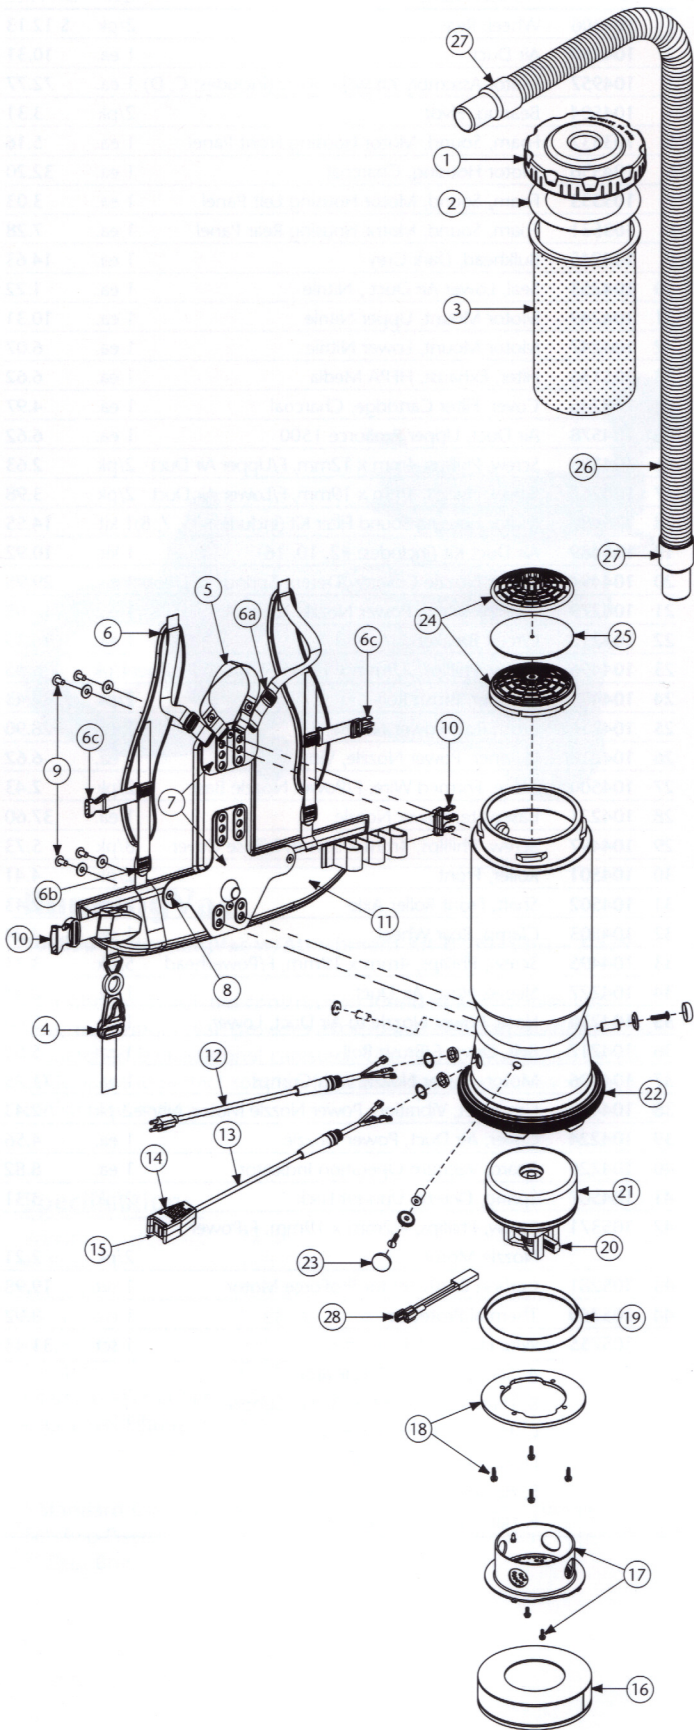

# PROVAC BP/AVIATIONVAC PARTS

No.	Product Name	Qty
1	104273 Twist Cap (Black)	1 ea.
2	100431 496 Sq. In. Intercept Micro Filter	10/pk
3	100564 Micro Cloth Filter	1 ea.
4	102604 Schulte Cord Holder	1 ea.
5	101737 Carry Handle w/Rivet and Washer Set	1 set
6	100356 Shoulder Strap Assembly (includes: #6a, 6b, 6c)	1 set
6a	100358 Shoulder Strap Plastic Adjustment (Top)	1 ea.
6b	100357 Shoulder Strap Plastic Adjustment (Bottom)	1 ea.
6c	103627 Sternum Strap Buckles (Latch and Keeper)	1 set
7	105046 Backplate (includes: #8)	1 ea.
8	100375 Barrel Nut Connection Set for Backplate (Replacement)	1 set
9	100716 Backplate (Black) Connection Set: 4 Screws w/Washers	1 set
10	106719 Waist Belt Keeper and Latch	1 ea.
11	100359 Waist Belt (includes: #10)	1 ea.
	100354 Strap Assembly Complete (includes: #6, 11)	1 set
	103166 Backplate System Complete (includes: #4, 5, 6, 7, 9, 11)	1 set
12	100641 Power Cord (18' 14/3) Assembly	1 set
13	101610 Switch Cord Assembly Complete (includes: #14, 15)	1 set
	101714 Switch Cord w/Crimps	1 ea.
	101715 Switch Cord w/Crimps (AviationVac)	1 ea.
	101717 Switch Cord Assembly Complete w/Switch and Box (AviationVac)	1 ea.
14	101472 Switch Box w/Velcro and New Lamb Switch	1 set
	106287 Switch Box w/Velcro and Screws	1 ea.
15	106066 On/Off Switch (Must be Used with 106287)	1 ea.
16	105800 Sound Muffler	1 ea.
17	105044 Motor Shroud Cover with Screws (2 Screws)	1 set
18	100335 Motor Compression Ring w/Screws	1 set
	100378 Compression Ring Screw Set: 4 Screws	1 set
19	100014 Tetraseal	1 ea.
20	105697 Carbon Brush Set for ProVac BP Motor (Domel Motor)	1 set
	100424 Carbon Brush Set for ProVac BP Motor (Ametek Motor) (116311-00)	1 set
	106904 Carbon Brush Set (Ametek Motor) (122157-00)	1 set
	100173 Carbon Brush Set for 400 Hz Motor (AviationVac)	1 set
21	100422 Motor/Fan (120 V) w/Crimps for ProVac BP	1 ea.
	100171 Motor/Fan w/Rectifier and Crimps (400Hz) (ProVac BP/AviationVac)	1 set
	100174 Motor Rectifier (ProVac BP/AviationVac)	1 ea.
	100379 Motor Ground Connection and Wire Clamp Set w/Screws	1 set
	100380 Motor Crimp Set: 4 Female, 4 Male, Ground Crimp Connector	1 set
22	100586 Bottom Bumper	1 ea.
23	100368 Motor Mounting System Set: 3 Well Nuts, 3 Bolts, 3 Washers, 3 Covers	1 set
24	100030 Dome Filter w/Foam Media	1 ea.
25	100343 Foam Filter Media for Dome Filter	1 ea.
	101220 High Filtration Disk (Optional)	2/pk
26	100505 Static-Dissipating Hose (Black) w/Cuffs 1 1/2", PV	1 ea.
	103237 Static-Dissipating Hose (AviationVac) 1 1/4" (Black)	1 ea.
	103048 Static-Dissipating Hose (AviationVac) 1 1/2" (Black)	1 ea.
27	100694 Replacement Swivel Cuff (Black) 1 1/2"	1 ea.
	102715 Replacement Double Swivel Elbow Cuff 1 1/4" (Black) (AviationVac)	1 ea.
	103279 Replacement Swivel Cuff 1 1/4" (Black)(AviationVac)	1 ea.
28	103476 Thermal Protector	1 ea.
	101678 50' Extension Cord (Not Shown)	1 ea.