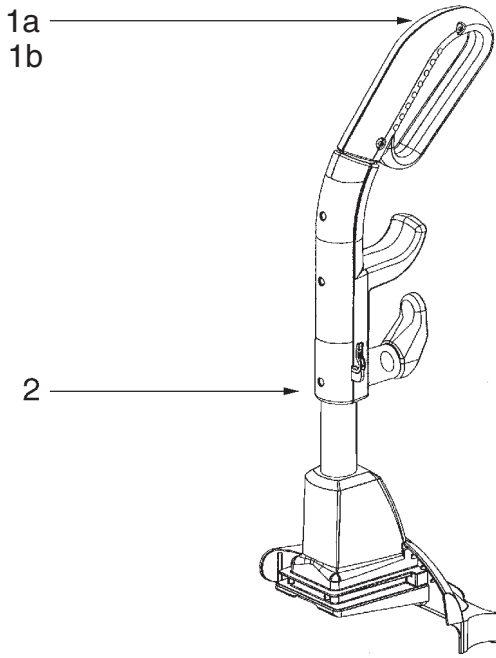

* INCLUDES ITEMS 3, 4, 6, 7, 8, 9, 15, 18, 19, 20, 21, 22, 26 & 27

** INCLUDES ITEM 24

SC5815A

1.	38680-31	SUPPLY CORD
2.	28073A	ROCKER SWITCH
3.	60192-1	WIRE SPLICE - pkg of 5
4.	71744-2	REAR HOUSING*
5.	71649	MOTOR GASKET
6.	60261-10	MOTOR ASSEMBLY
7.	71851-119N	MOTOR SCREEN
8.	71480	PRE-MOTOR FILTER
9.	61879-3	MOTOR COVER**
10.	53238-27	SCREW - pkg of 10
11.	71460-313N	LENS
12.	53238-44	SCREW - pkg of 10
13.	70701-2	HEADLIGHT SOCKET & TERMINAL
14.	57940-3	HEADLIGHT
15.	39252-3	THERMOSTAT
16.	72127-1	SWITCH COVER
17.	53238-27	SCREW - pkg of 10
18.	53238-27	SCREW - pkg of 10
19.	71455-119N	LOWER TOOL PACK
20.	53238-27	SCREW - pkg of 10
21.	61840	HEPA FILTER
22.	72006-5	FILTER COVER
23.	70084	MOTOR SUPPORT BUSHING
24.	71484	MOTOR COVER GASKET
25.	71969-1	MOTOR HUB GASKET
26.	71465	JUMPER CORD
27.	72224-1	SOUND FOAM
28.	70651-1	TUBE
29.	72167	PLUG

* INCLUDES ITEM 24

** INCLUDES ITEM 8

SC5815A

1a.	15596-355N	LEFT HANDLE GRIP
1b.	15597-355N	RIGHT HANDLE GRIP
		HANDLE SCREWS NOT PICTURED - 53238-18 53238-27
2.	73175-1SV	HANDLE ASSEMBLY*
3.	71746-119N	CLIP ADAPTER
4.		BAG COVER LATCH (Sold on bag cover, only.)
5.	71852	TORSION SPRING
6.	61880-7	BAG COVER ASSEMBLY**
7.	71747-119N	BAG-IN-PLACE ARM
8.	28316-355N	CORD HOOK
9.	53238-44	SCREW - pkg of 10
10.	71748	TORSION SPRING
11.	61820	DISPOSABLE BAG (STYLE LS) - pkg of 3
12.	71854	ADAPTER GASKET
13.	71512	BAG COVER GASKET
14.	71765A	LOWER BAG GASKET