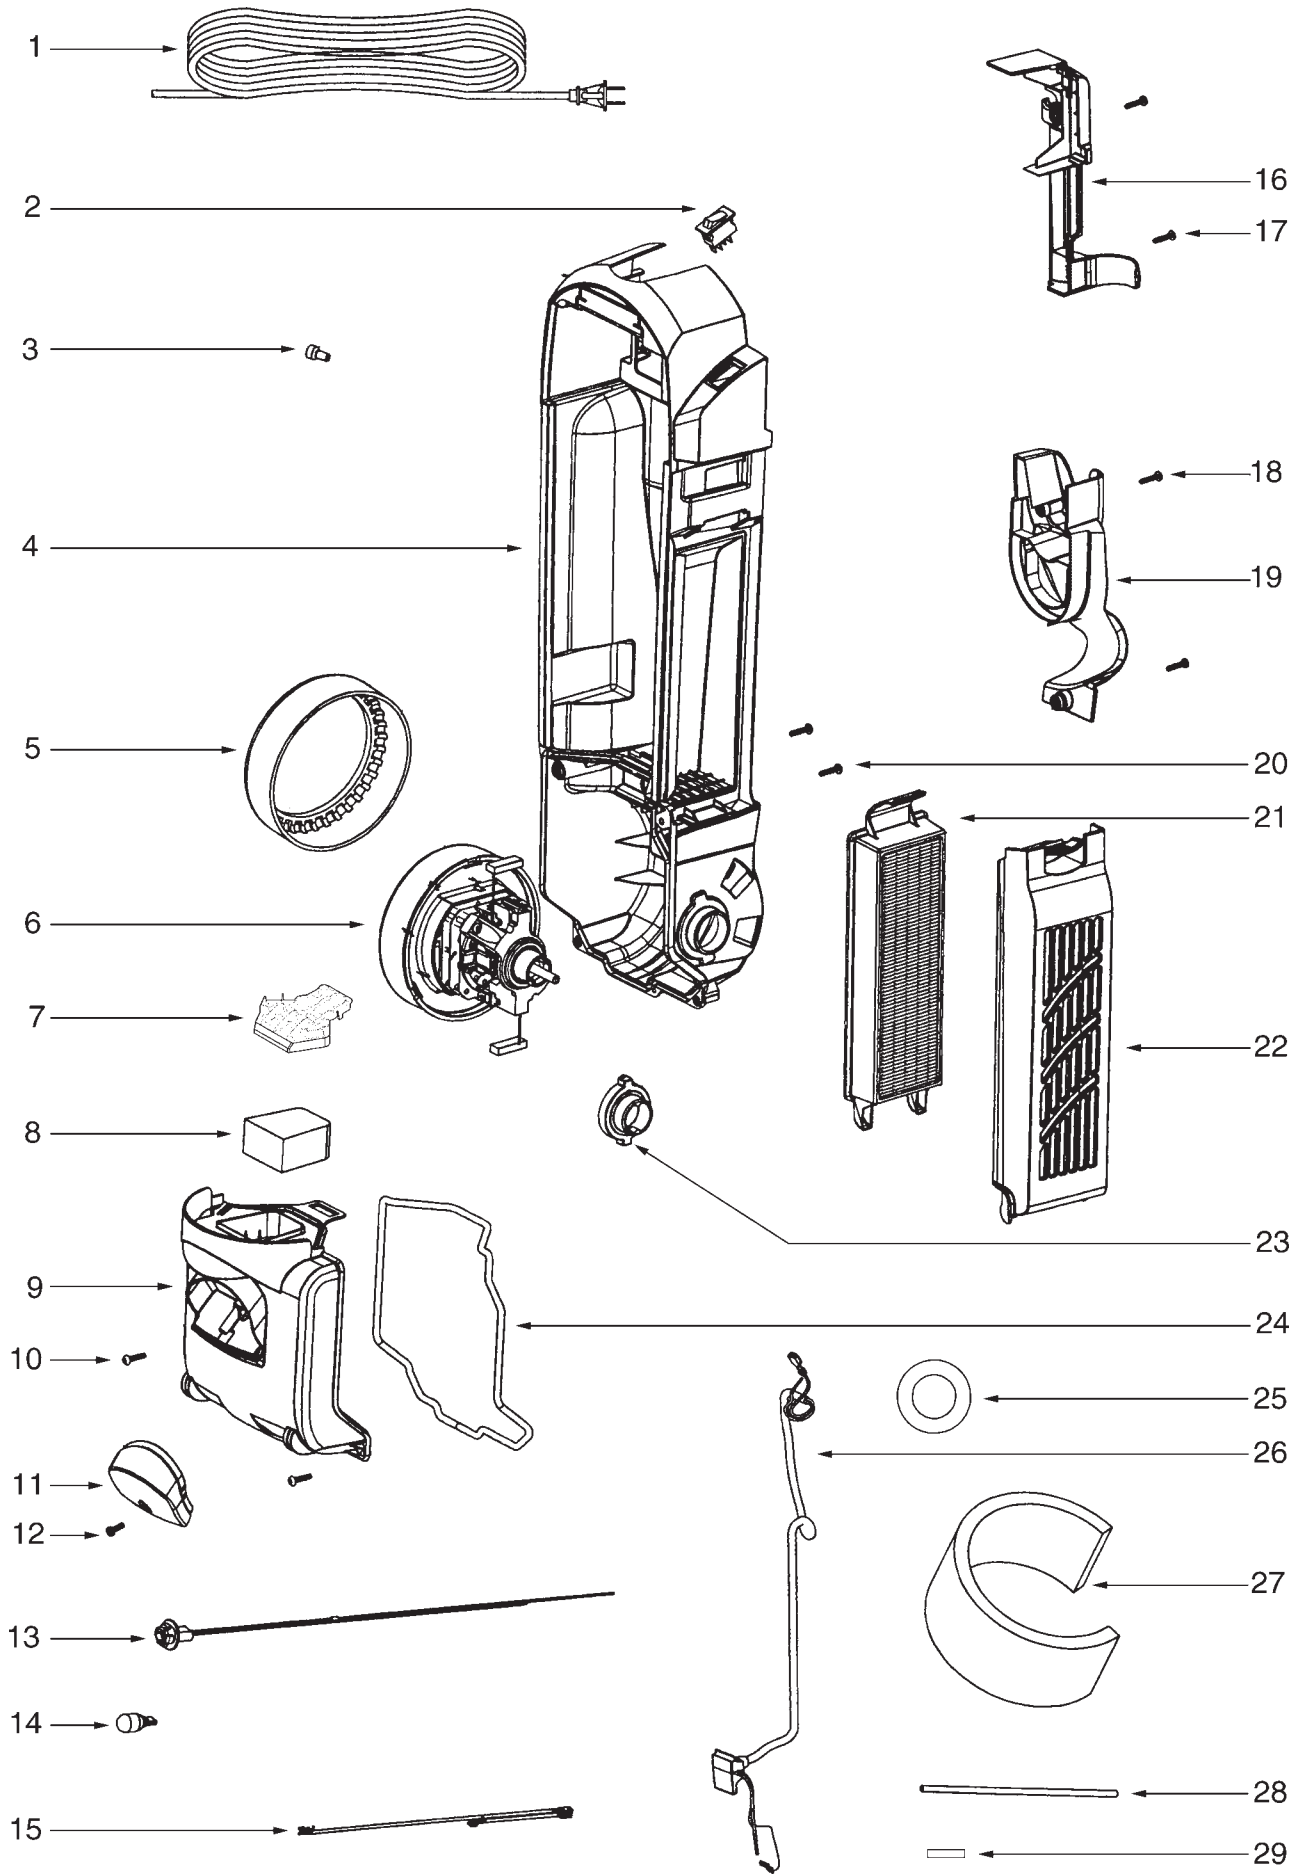

REPAIR PARTS LIST

SC5815A

Sanitaire Commercial Upright

SC5815A

1.	71466	BASE HOSE
2.	71447-119N	BASE ADAPTER
3.	73153	BASE FELT
4.	71448-355N	HEIGHT ADJUSTMENT KNOB
5.	61877-10	BASE ASSEMBLY*
6.	54943	SPRING - pkg of 10
7.	71446A-119N	WHEEL CARRIAGE
8.	71478	FRONT AXLE
9.	39173A-119N	FRONT WHEEL
10.	61120A	BELT - pkg of 2
11.	53238-27	SCREW - pkg of 10
12.	71726-119N	BASE HOSE CONNECTOR
13.	53238-44	SCREW - pkg of 10
14.	61878-19	HOOD ASSEMBLY
15.	71574	HANDLE RELEASE SPRING
16.	53238-27	SCREW - pkg of 10
17.	71487	CLAMP
18.	71457-355N	HANDLE RELEASE
19.	54432-2	RETAINING RING - pkg of 10
20.	72117-119N	REAR WHEEL
21.	73432	AXLE BUSHING
22.	38590A	REAR AXLE
23.	71741A	BELT CAP**
24.	73152	BELT CAP FELT
25.	62228-1	BRUSHROLL
26.		FURNITURE GUARD (Sold on hood, only.)
27.	38063	BELT GUARD

* INCLUDES ITEMS 3, 4, 6, 7, 8, 9, 15, 18, 19, 20, 21, 22, 26 & 27

** INCLUDES ITEM 24

SC5815A

1.	38680-31	SUPPLY CORD
2.	28073A	ROCKER SWITCH
3.	60192-1	WIRE SPLICE - pkg of 5
4.	71744-2	REAR HOUSING*
5.	71649	MOTOR GASKET
6.	60261-10	MOTOR ASSEMBLY
7.	71851-119N	MOTOR SCREEN
8.	71480	PRE-MOTOR FILTER
9.	61879-3	MOTOR COVER**
10.	53238-27	SCREW - pkg of 10
11.	71460-313N	LENS
12.	53238-44	SCREW - pkg of 10
13.	70701-2	HEADLIGHT SOCKET & TERMINAL
14.	57940-3	HEADLIGHT
15.	39252-3	THERMOSTAT
16.	72127-1	SWITCH COVER
17.	53238-27	SCREW - pkg of 10
18.	53238-27	SCREW - pkg of 10
19.	71455-119N	LOWER TOOL PACK
20.	53238-27	SCREW - pkg of 10
21.	61840	HEPA FILTER
22.	72006-5	FILTER COVER
23.	70084	MOTOR SUPPORT BUSHING
24.	71484	MOTOR COVER GASKET
25.	71969-1	MOTOR HUB GASKET
26.	71465	JUMPER CORD
27.	72224-1	SOUND FOAM
28.	70651-1	TUBE
29.	72167	PLUG