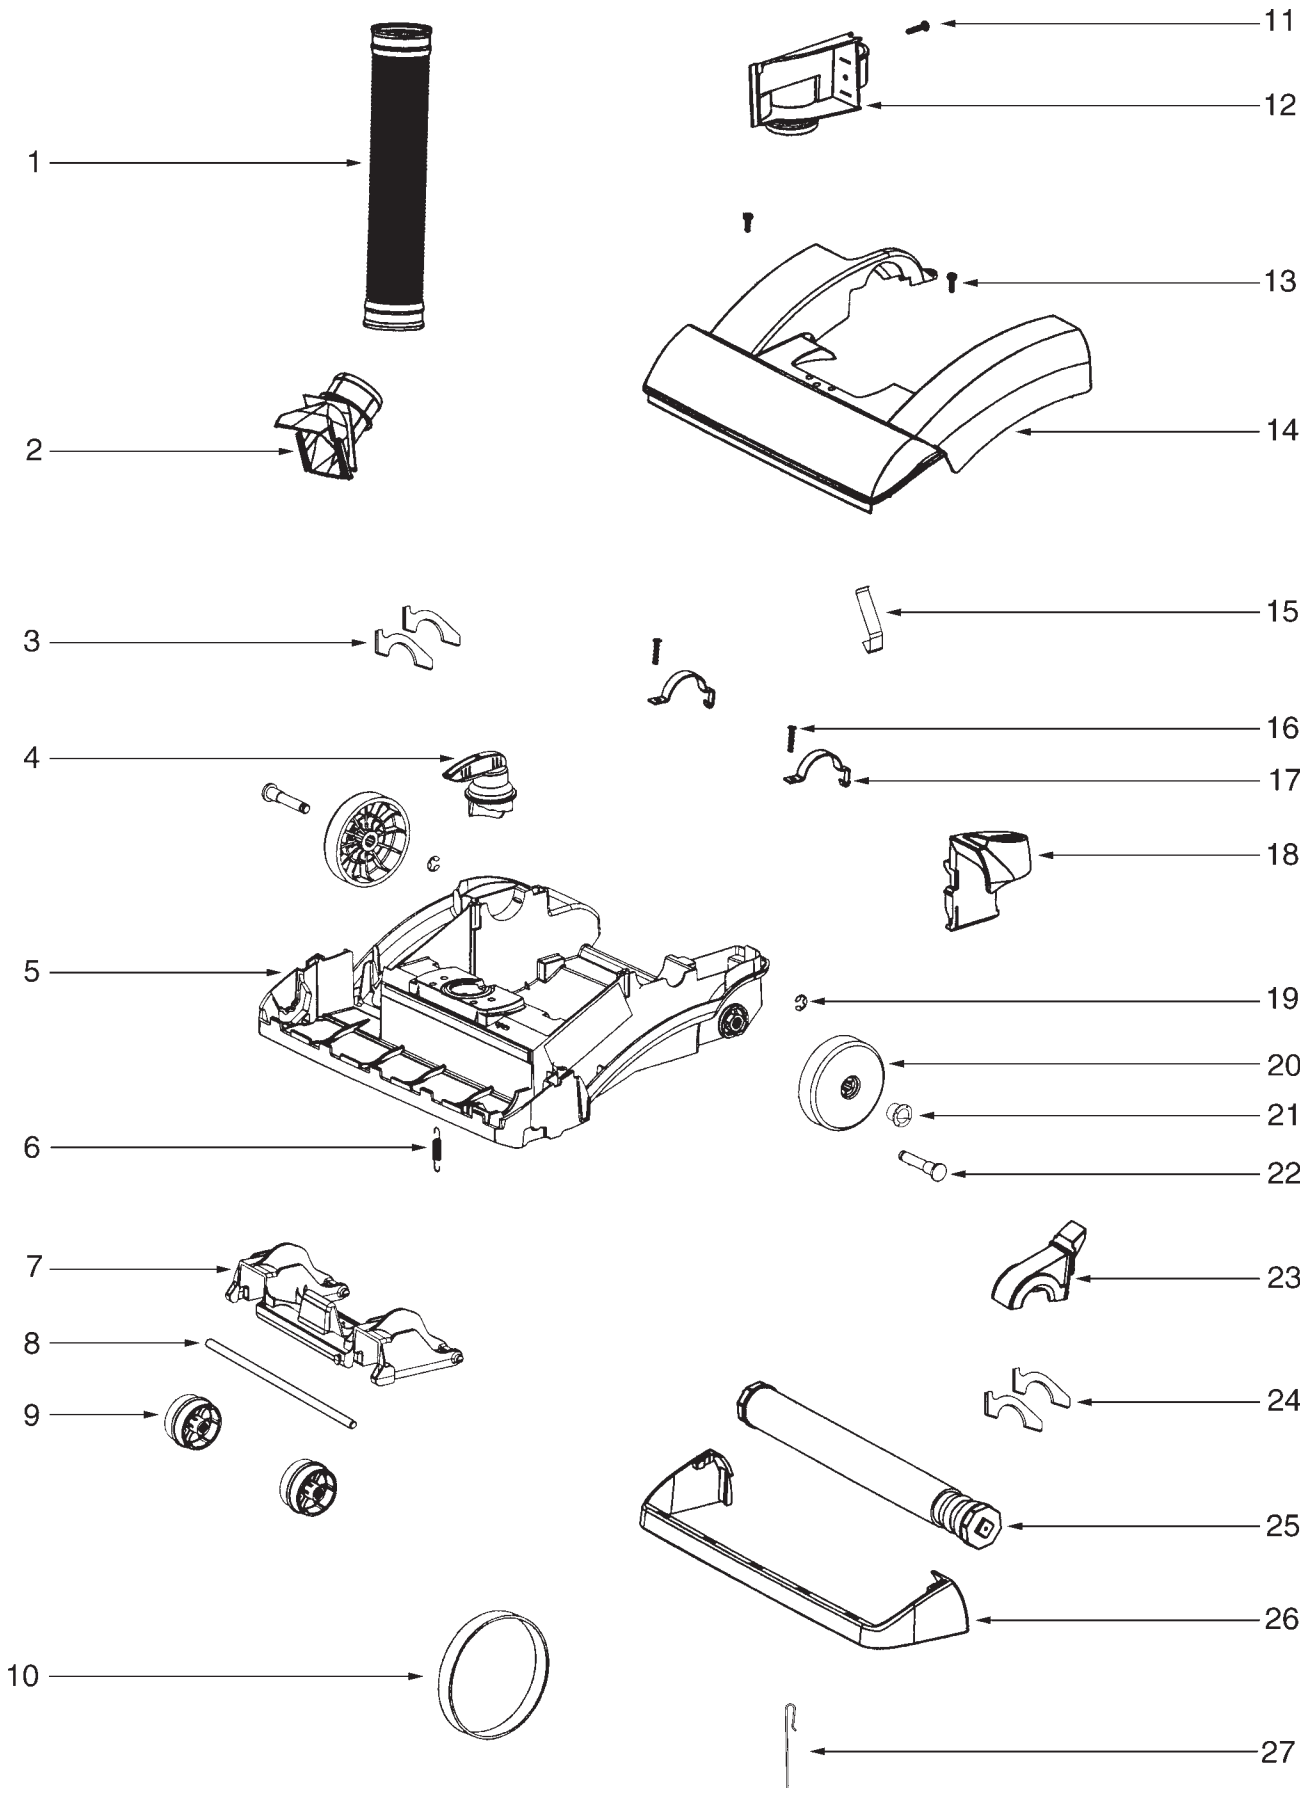

REPAIR PARTS LIST

SC5815A

Sanitaire Commercial Upright

SC5815A

1.	71466	BASE HOSE
2.	71447-119N	BASE ADAPTER
3.	73153	BASE FELT
4.	71448-355N	HEIGHT ADJUSTMENT KNOB
5.	61877-10	BASE ASSEMBLY*
6.	54943	SPRING - pkg of 10
7.	71446A-119N	WHEEL CARRIAGE
8.	71478	FRONT AXLE
9.	39173A-119N	FRONT WHEEL
10.	61120A	BELT - pkg of 2
11.	53238-27	SCREW - pkg of 10
12.	71726-119N	BASE HOSE CONNECTOR
13.	53238-44	SCREW - pkg of 10
14.	61878-19	HOOD ASSEMBLY
15.	71574	HANDLE RELEASE SPRING
16.	53238-27	SCREW - pkg of 10
17.	71487	CLAMP
18.	71457-355N	HANDLE RELEASE
19.	54432-2	RETAINING RING - pkg of 10
20.	72117-119N	REAR WHEEL
21.	73432	AXLE BUSHING
22.	38590A	REAR AXLE
23.	71741A	BELT CAP**
24.	73152	BELT CAP FELT
25.	62228-1	BRUSHROLL
26.		FURNITURE GUARD (Sold on hood, only.)
27.	38063	BELT GUARD

* INCLUDES ITEMS 3, 4, 6, 7, 8, 9, 15, 18, 19, 20, 21, 22, 26 & 27

** INCLUDES ITEM 24

SC5815A

1.	38680-31	SUPPLY CORD
2.	28073A	ROCKER SWITCH
3.	60192-1	WIRE SPLICE - pkg of 5
4.	71744-2	REAR HOUSING*
5.	71649	MOTOR GASKET
6.	60261-10	MOTOR ASSEMBLY
7.	71851-119N	MOTOR SCREEN
8.	71480	PRE-MOTOR FILTER
9.	61879-3	MOTOR COVER**
10.	53238-27	SCREW - pkg of 10
11.	71460-313N	LENS
12.	53238-44	SCREW - pkg of 10
13.	70701-2	HEADLIGHT SOCKET & TERMINAL
14.	57940-3	HEADLIGHT
15.	39252-3	THERMOSTAT
16.	72127-1	SWITCH COVER
17.	53238-27	SCREW - pkg of 10
18.	53238-27	SCREW - pkg of 10
19.	71455-119N	LOWER TOOL PACK
20.	53238-27	SCREW - pkg of 10
21.	61840	HEPA FILTER
22.	72006-5	FILTER COVER
23.	70084	MOTOR SUPPORT BUSHING
24.	71484	MOTOR COVER GASKET
25.	71969-1	MOTOR HUB GASKET
26.	71465	JUMPER CORD
27.	72224-1	SOUND FOAM
28.	70651-1	TUBE
29.	72167	PLUG