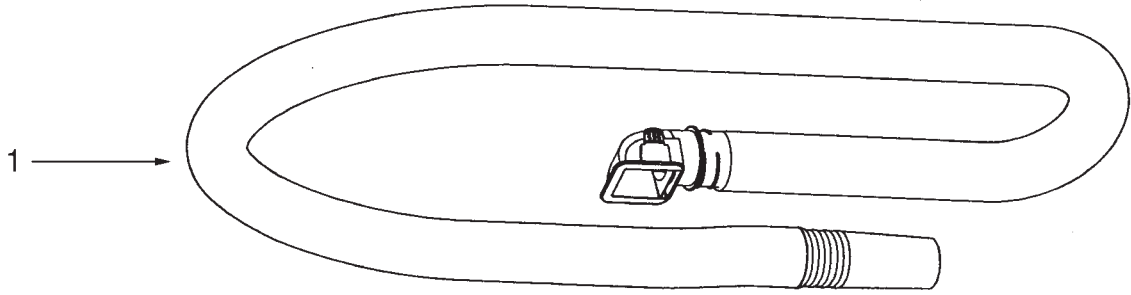

* INCLUDES ITEM 24

** INCLUDES ITEM 8

SC5815A

1a.	15596-355N	LEFT HANDLE GRIP
1b.	15597-355N	RIGHT HANDLE GRIP
		HANDLE SCREWS NOT PICTURED - 53238-18 53238-27
2.	73175-1SV	HANDLE ASSEMBLY*
3.	71746-119N	CLIP ADAPTER
4.		BAG COVER LATCH (Sold on bag cover, only.)
5.	71852	TORSION SPRING
6.	61880-7	BAG COVER ASSEMBLY**
7.	71747-119N	BAG-IN-PLACE ARM
8.	28316-355N	CORD HOOK
9.	53238-44	SCREW - pkg of 10
10.	71748	TORSION SPRING
11.	61820	DISPOSABLE BAG (STYLE LS) - pkg of 3
12.	71854	ADAPTER GASKET
13.	71512	BAG COVER GASKET
14.	71765A	LOWER BAG GASKET

* INCLUDES ITEMS 1 & 8

** INCLUDES ITEMS 4, 5 & 13

SC5815A

- | | | |
|----|-------------|-------------------|
| 1. | 61865-4 | HOSE ASSEMBLY* |
| 2. | 71725-313N | HOSE ADAPTER |
| 3. | 71492A | NESTED WANDS** |
| 4. | 71956A-355N | CREVICE WAND |
| 5. | 71973-119N | OUTER WAND |
| 6. | 70559A-119N | HOSE COUPLING |
| 7. | 60990-2 | COMBINATION BRUSH |
| 8. | 72322 | HARDWARE PACKAGE |
| 9. | 73524 | OWNER'S GUIDE |