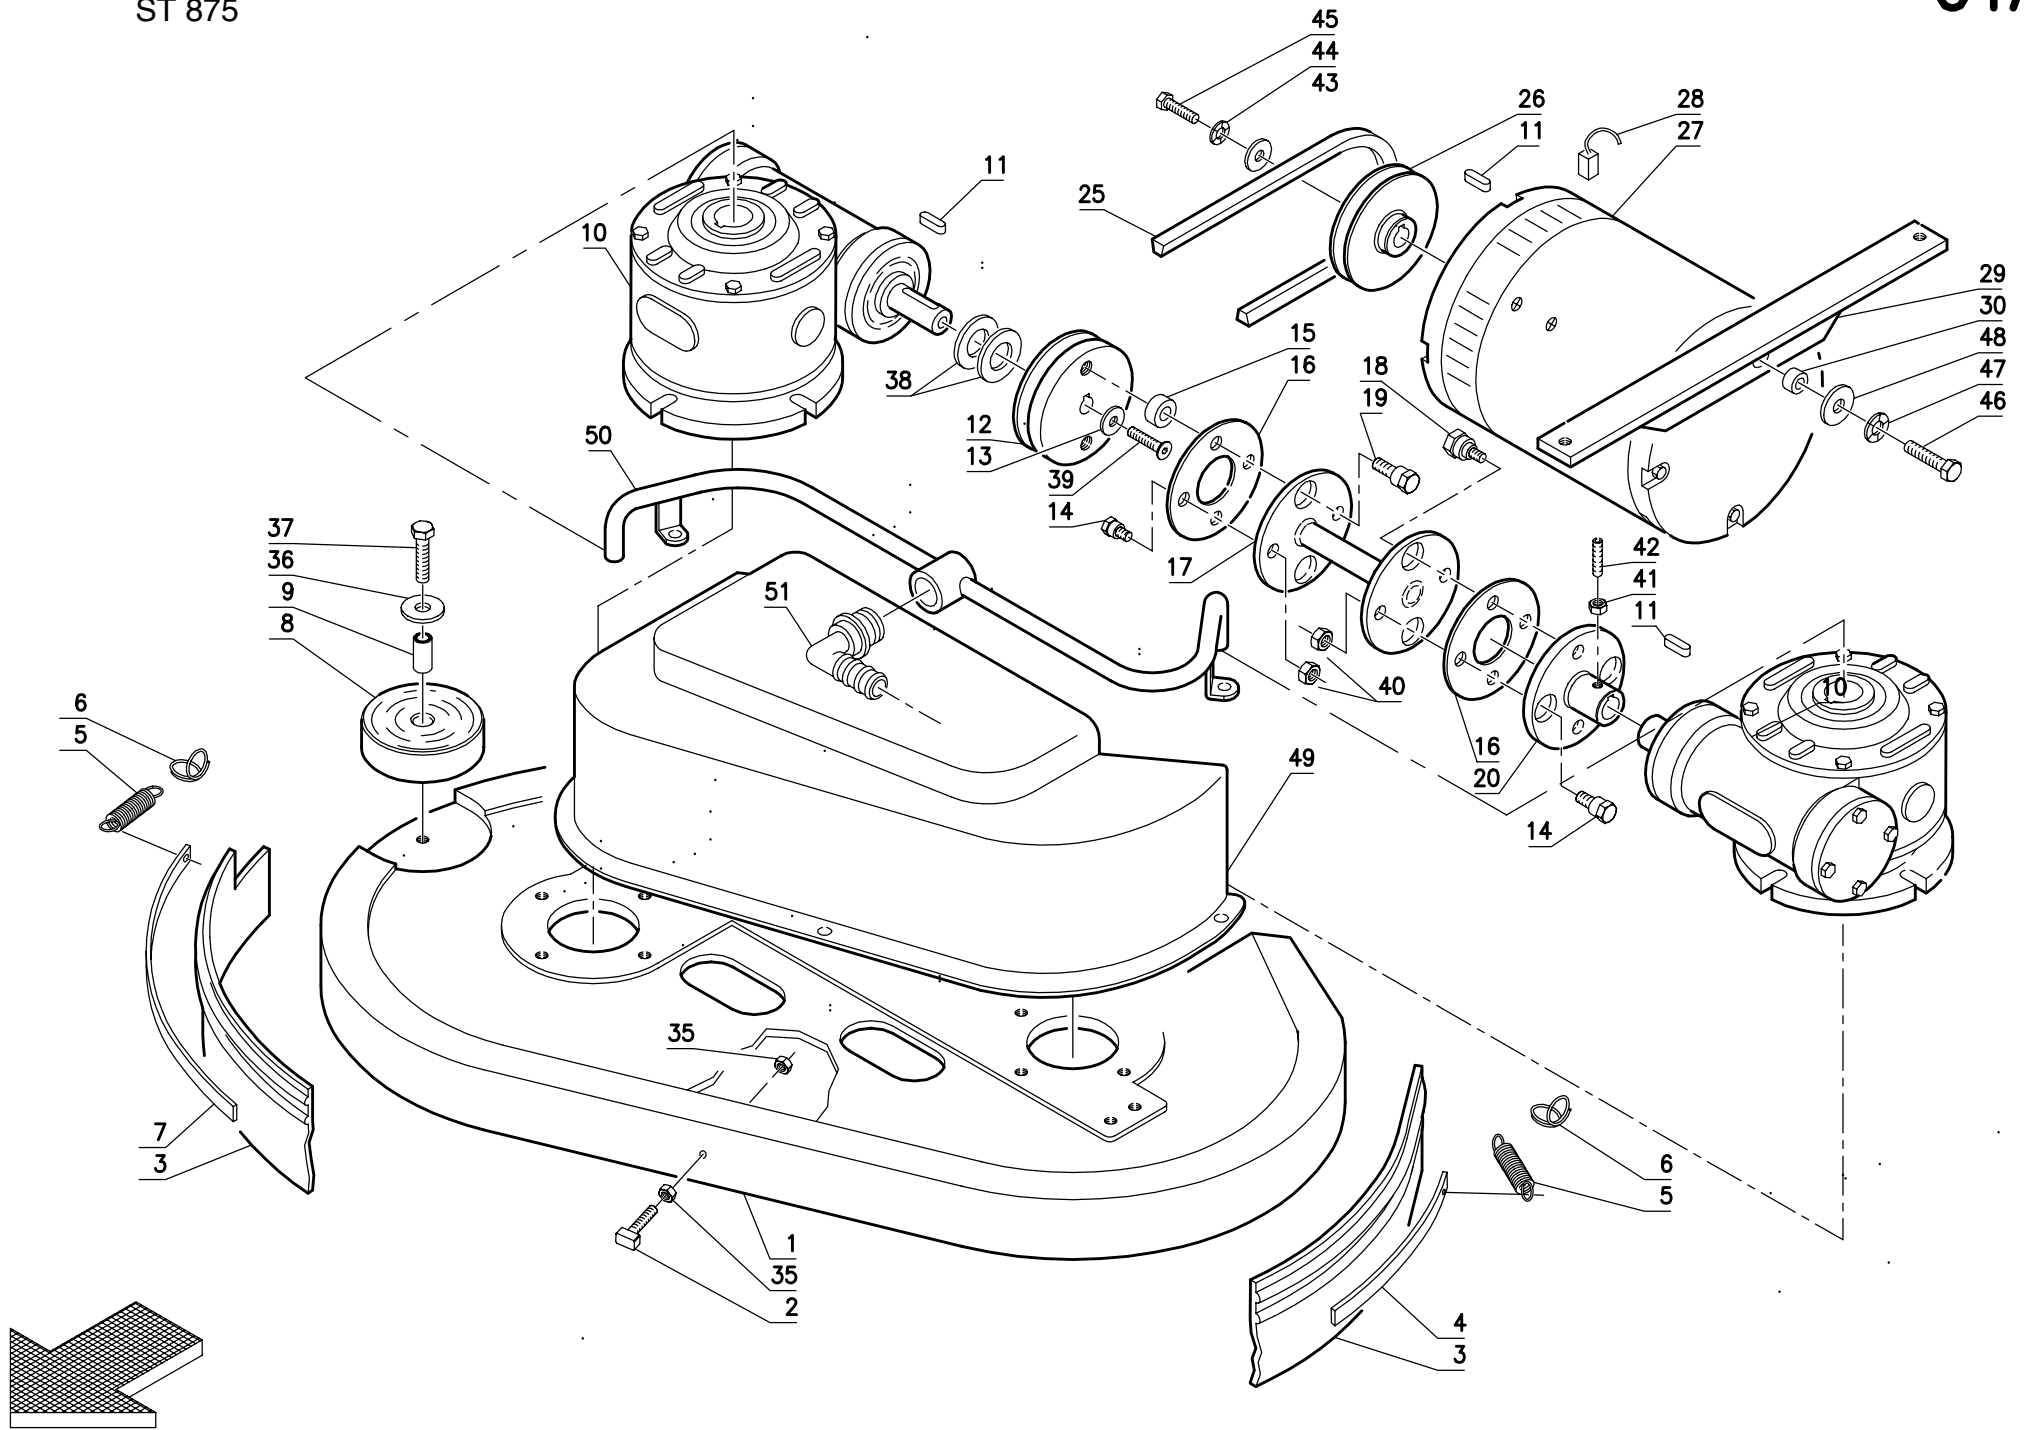

Item #	Part Number	Description	Description
1	E9815010	BRUSHES BASE	EMBASE DES BROSE
2	R1501050	SPECIAL SCREW	VIS SPECIALE
3	E7607030	SPLASH GUARD	BAVETTE
4	R1501240	LEFT BLADE	PLAQUETTE GAUCHE
5	E9220080	SPRING	RESSORT
6	R0801200	RING	ANNEAU
7	R1501250	RIGHT BLADE	PLAQUETTE DROITE
8	E7020040	WHEEL	ROUE
9	E9102030	BUSHING	BAGUE
10	E8600040	REDUCTION GEAR ASSEMBLY	REDUCTEUR COMPLET
11	T0405051	KEY	CLAVETTE
12	E9410040	PULLEY	POU LIE
13	R1501030	SPECIAL WASHER	RONDELLE SPECIALE
14	R1501180	STUD BOLT	VIS BE FIXATION
15	E9015010	SPACER	ENTRETOISE
16	R1501160	ELASTIC PLATE COUPLING	BISQUE ELASTIQUE
17	R1501230	SHAFT	ARBRE
18	R1501150	STUD BOLT	VIS DE FIXATION
19	R1501220	SPECIAL SCREW	VIS SPECIALE
20	R1501170	REDUCTION GEAR HUB	MOYEU REDUCTEUR
25	T0110018	BELT	PROTECTION
26	E9410030	PULLEY	POU LIE
27	E8230190	MOTOR	MOTEUR
28	T1710181	CARBON BRUSH MOTOR	CHARBON MOTEUR
29	R1516080	LEFT SUPPORT	SUPPORT GAUCHE
29A	R1516070	RIGHT SUPPORT	SUPPORT DROITE
30	E9102090	BUSHING	BAGUE
35	obtain locally	NUT	ECROU
36	T1108001	WASHER	RONDELLE
37	T0910803	SCREW	VIS
38	E9000090	SPECIAL WASHER	RONDELLE SPECIALE
39	obtain locally	SCREW	VIS
40	T1060801	NUT	ECROU
41	T1010601	NUT	ECROU
42	obtain locally	DOWEL	VIS CYLINDRIQUE
43	obtain locally	WASHER	ROND ELLE
44	obtain locally	LOCK WASHER	RONDELLE FREIN
45	T0910606	SCREW	VIS
46	T0910808	SCREW	VIS
47	T1308001	LOCK WASHER	RONDELLE FREIN
48	T1108007	WASHER	BOND ELLE
49	R1501010	BASE COVER	PROTECTION
50	R1501210	PIPE	TUBE
51	T4520002	CONNECTOR	RACCORD