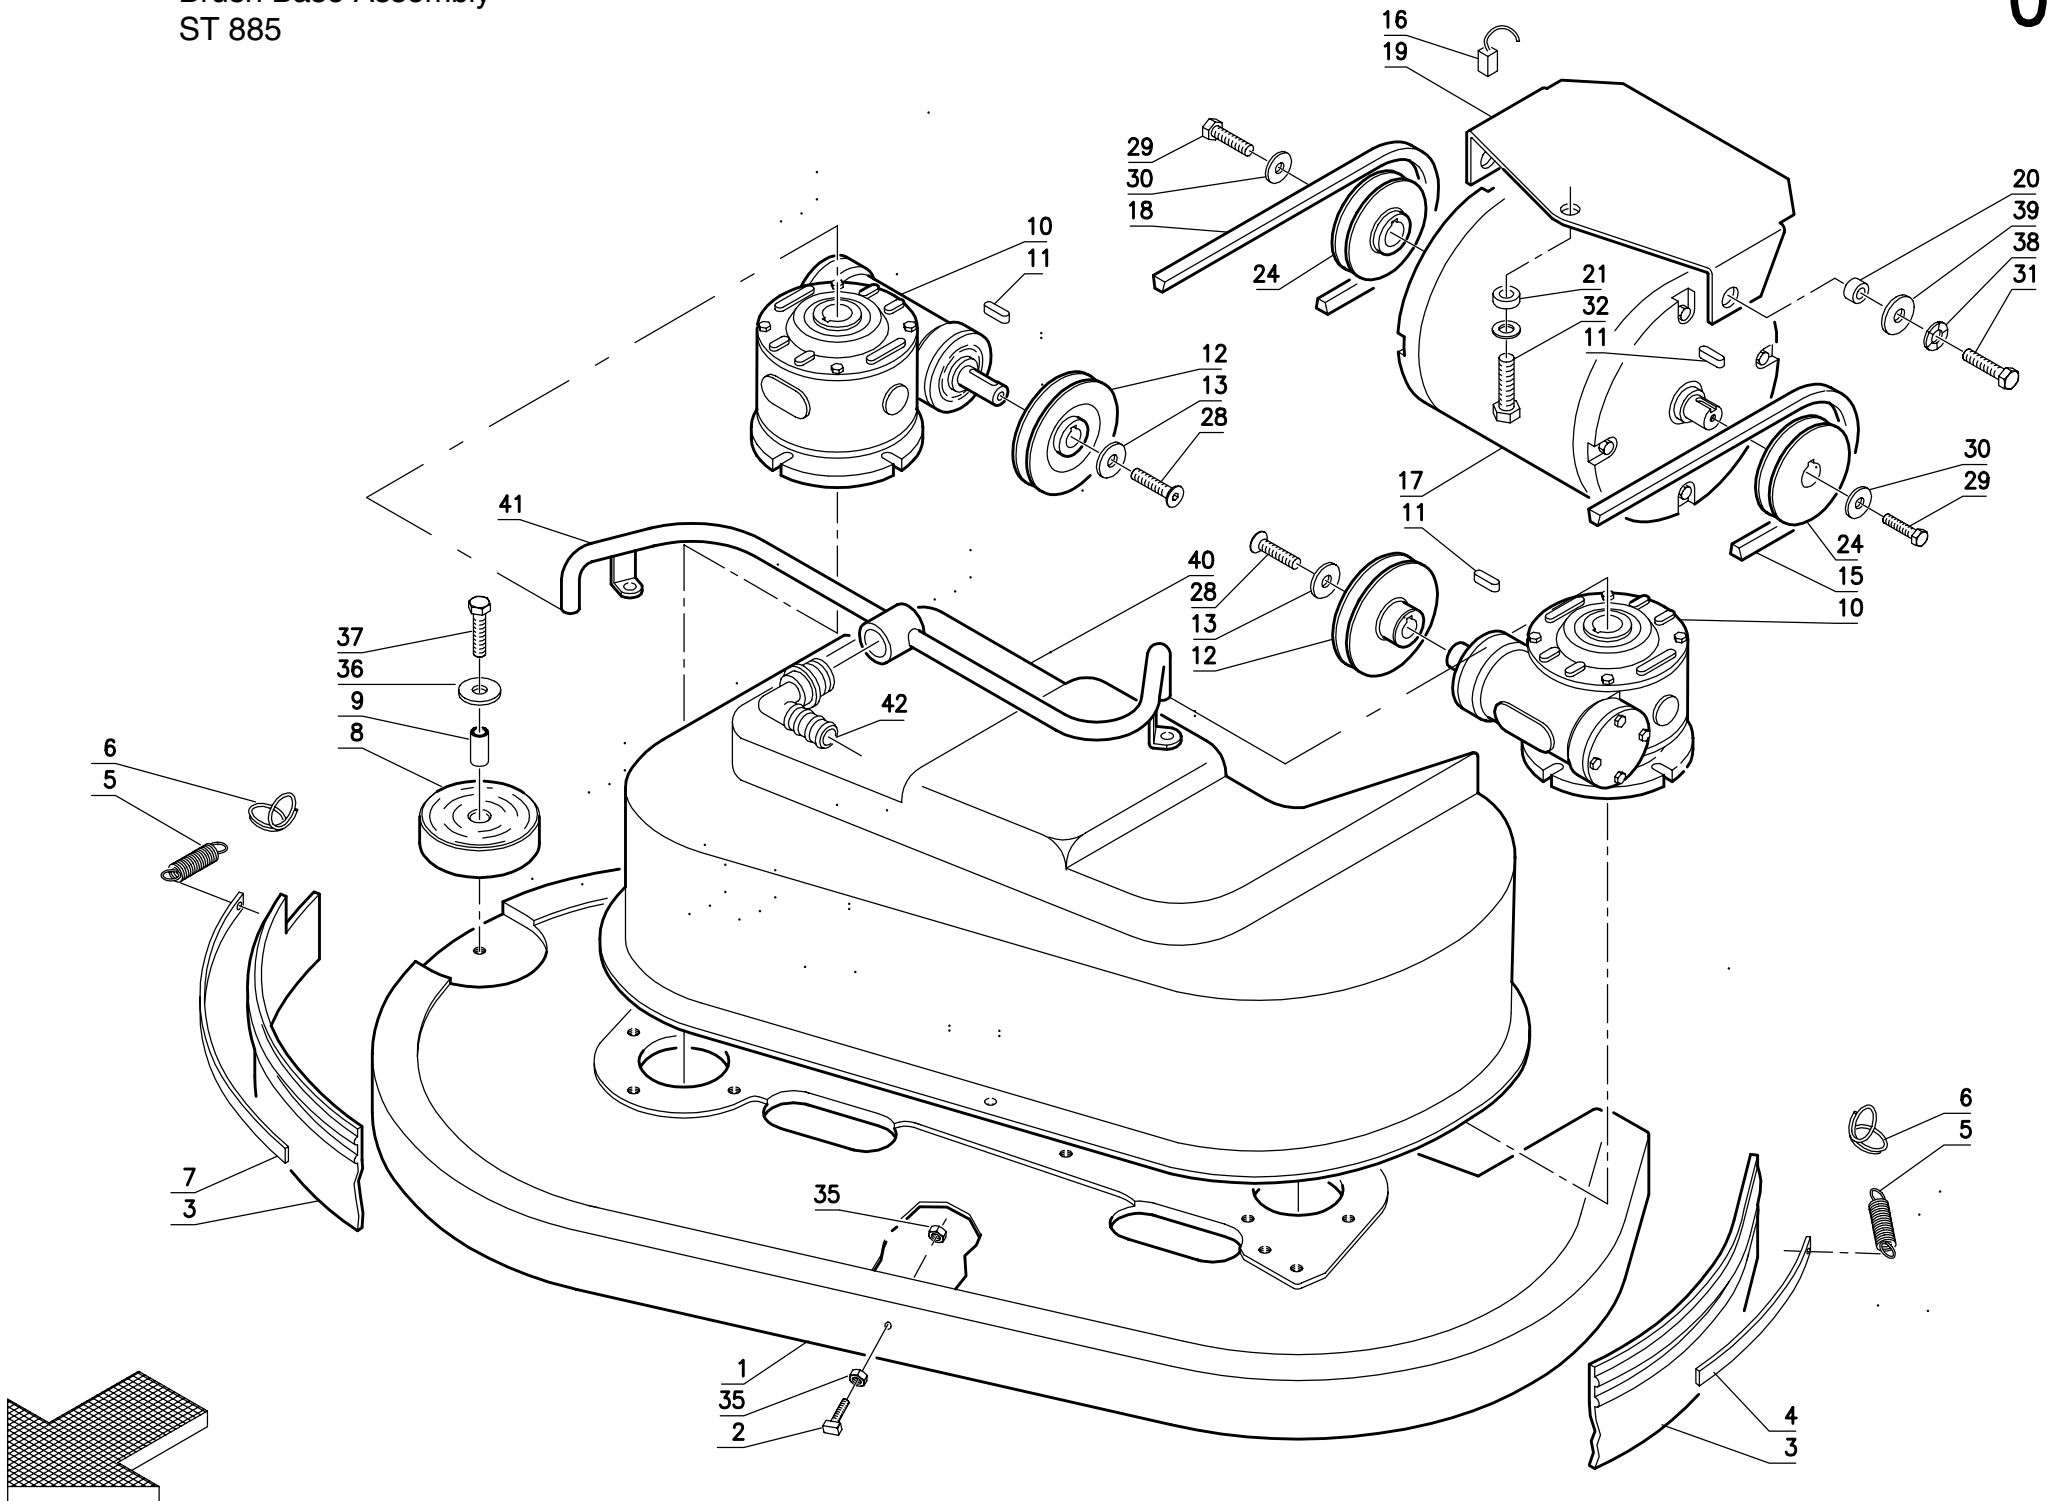

Brush Base Assembly  
ST 885

01B

Item #	Part Number	Description	Description
1	E9818010	BRUSHES BASE	EMBASE DES BROSE
2	R1501050	SPECIAL SCREW	VIS SPECIALE
3	E7603030	SPLASH GUARD	BAVETTE
4	R0301050	LEFT BLADE	PLAQUETTE GAUCHE
5	E9220080	SPRING	RESSORT
6	R0801200	RING	ANNEAU
7	R0301060	RIGHT BLADE	PLAQUE DROITE
8	E7020040	WHEEL	ROUE
9	E9102030	BUSHING	BAGUE
10	E8600040	REDUCTION GEAR ASSEMBLY	REDUCTEUR COMPLET
11	T0405051	KEY	CLAVETTE
12	E9410060	PULLEY	POULIE
13	R1501030	SPECIAL WASHER	RONDELLE SPECIALE
15	T0110021	BELT	PROTECTION
16	T1710181	CARBON BRUSH MOTOR	CHARBON MOTEUR
17	E8230150	MOTOR	MOTEUR
18	T0110019	BELT	PROTECTION
19	R1816010	SUPPORT	SUPPORT
20	E9102090	BUSHING	BAGUE
21	E9107030	BUSHING	BAGUE
24	E9410050	PULLEY	POULIE
28	obtain locally	SCREW	VIS
29	T0910606	SCREW	VIS
30	T1106007	WASHER	RONDELLE
31	T0910808	SCREW	VIS
32	obtain locally	SCREW	V'S
35	obtain locally	NUT	ECROU
36	T1108001	WASHER	RONDELLE
37	T0910803	SCREW	V'S
38	T1308001	WASHER	RONDELLE
39	T1108002	WASHER	RONDELLE
40	R1801010	BASE COVER	PROTECTION
41	R0301070	PIPE	TUBE
42	T4520002	CONNECTOR	RACCORD