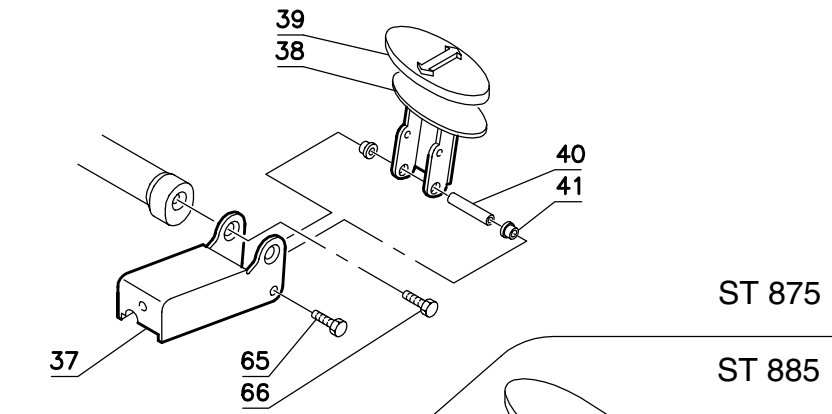

Item #	Part Number	Description	Description	
1	R1551060	PANEL	PANNEAU	
2	R1551020	SUPPORT	ATTAQUE	
4	R1551050	BRIDGE	PONTAGE	
5	E8430001	REMOTE CONTROL SWITCH	TELERUPTEUR	
6	R1551010	PROTECTION	PROTECTION	
7	R0136100	STUD BOLT	fiOE	
8	R1516060	STUD BOLT	TIGE	
9	R1551040	SUPPORT	SUPPORT	
10	T2911003	PLAQUE	PLAQUETTE	
11	T2400010	FUSEHOLDER	PORTE-FUSIBLE	
12	T2400018	FUSEHOLDER	PORTE-FUSIBLE	
13	R1551030	BRIDGE	PONTAGE	
14	E8000700	CONNECTOR MALE	CONNECTEUR MALE	
18	R1528040	BASE	BASE	
19	E9136010	BUSHING	BAGUE	
20	E9230030	SPRING	RESSORT	
21	T2105003	MICROSWITCH	MICRO INTERRUPTEUR	
22	T2108002	POTENTIOMETER	POTENTIOMETRE	
23	R0628030	PINION	PIGNON	
24	R0628020	CAM WHEEL	CAME	
25	R0828030	PIN COUPLER	AXE A FIXATION	
26	R0128070	ADJUSTABLE HEAD	TETE REOLABLE	
27	R1528020	STOP	BUTEE	
28	R1528010	TIE ROD	TIGE	
31	R1828030	PIN	AXE	ST 885 only
32	T0230004	SEEGER RING	SERRE CLIPS	ST 885 only
33	E9508030	HANDLE BAR RIGHT	TIMON DROITE	
34	R1828020	SUPPORT	SUPPORT	ST 885 only
36	E9508040	HANDLE BAR LEFT	TIMON GAUCHE	
37	R1528060	SUPPORT	SUPPORT	ST 875 only
38	R1528050	LEVER	LEVIER	ST 875 only
39	R0128020	COVER	PROTECTION	ST 875 only
39A	R1828010	COVER	PROTECTION	ST 885 only
40	P1528070	PIN	AXE	ST 875 only
41	E9115050	BUSHING	BAGUE	ST 875 only
42	E7900002	CHOPPER CARD	VARIATEUR ELECTRONIQUE	
43	E7900014	CECH CARD BATTERIES	PLAQUE CONTROL E BATTERIES	
44	E7900020	CHEC CARD BLOCK	PLAQUE BLOQUE GROSSES	
46	obtain locally	WASHER	BOND ELLE	
47	obtain locally	NUT	ECROU	
48	T1108006	WASHER	BOND ELLE	
49	T1010605	NUT	ECROU	
50	T0920407	SCREW	VIS	
51	T1010301	NUT	ECROU	
52	obtain locally	WASHER	RON DELLE	
53	T1020401	LOCK NUT	ECROU AUTOBLOQUANT	
54	obtain locally	SCREW	VIS	
55	T0911010	SCREW	VIS	
56	T1021001	NUT	ECROU	
57	obtain locally	WASHER	BOND ELLE	
58	obtain locally	WASHER	BOND ELLE