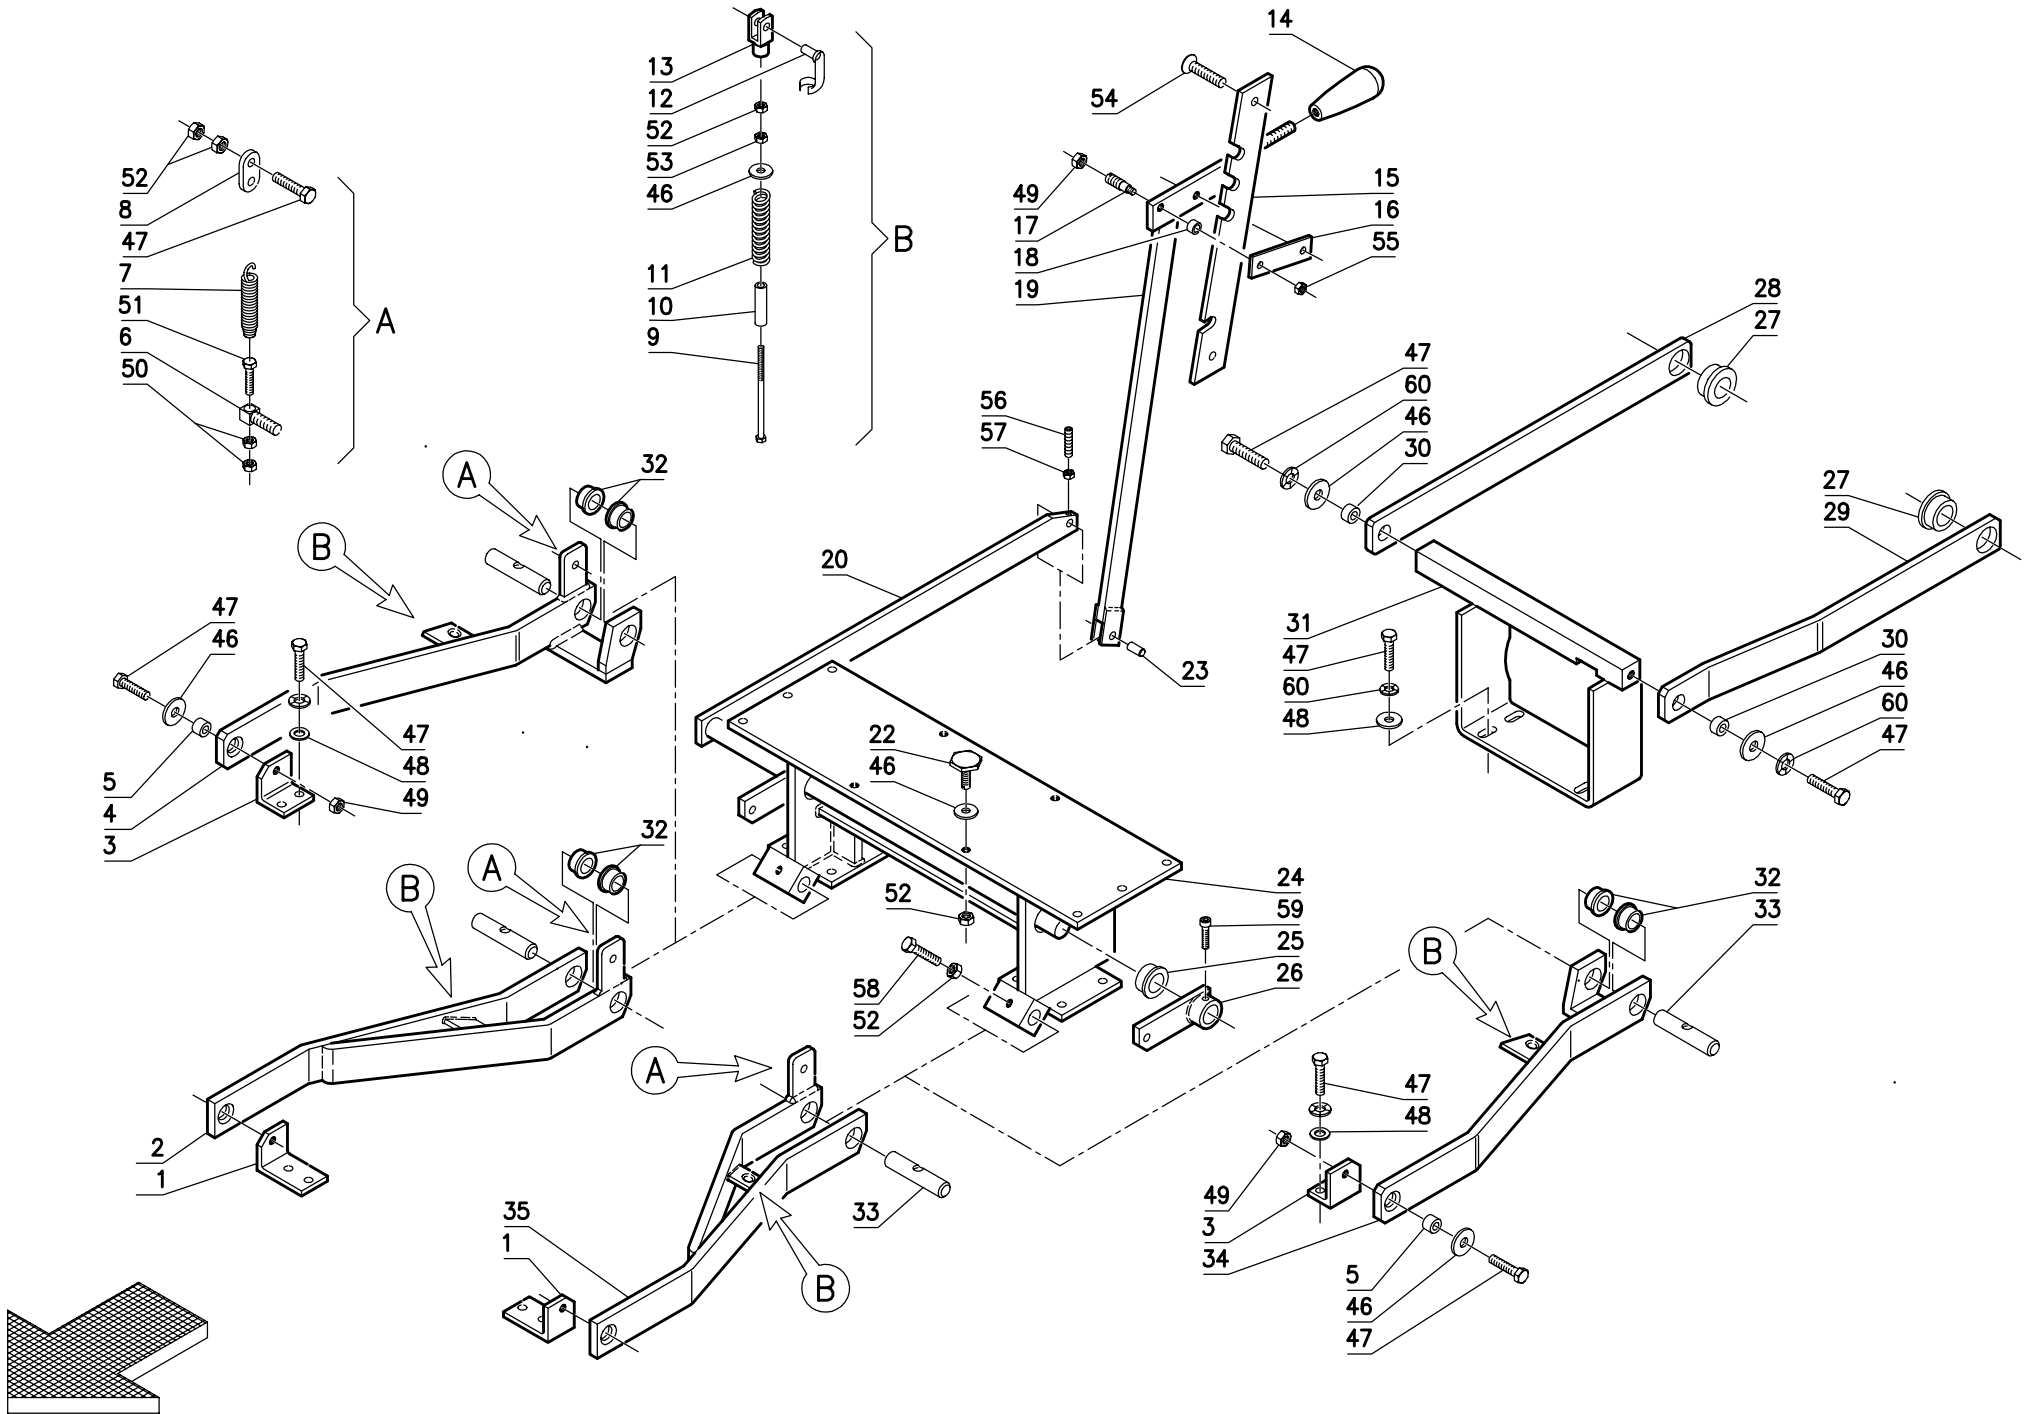

Brush Base Assembly  
ST 885

01B

Item #	Part Number	Description	Description
1	E9818010	BRUSHES BASE	EMBASE DES BROSE
2	R1501050	SPECIAL SCREW	VIS SPECIALE
3	E7603030	SPLASH GUARD	BAVETTE
4	R0301050	LEFT BLADE	PLAQUETTE GAUCHE
5	E9220080	SPRING	RESSORT
6	R0801200	RING	ANNEAU
7	R0301060	RIGHT BLADE	PLAQUE DROITE
8	E7020040	WHEEL	ROUE
9	E9102030	BUSHING	BAGUE
10	E8600040	REDUCTION GEAR ASSEMBLY	REDUCTEUR COMPLET
11	T0405051	KEY	CLAVETTE
12	E9410060	PULLEY	POULIE
13	R1501030	SPECIAL WASHER	RONDELLE SPECIALE
15	T0110021	BELT	PROTECTION
16	T1710181	CARBON BRUSH MOTOR	CHARBON MOTEUR
17	E8230150	MOTOR	MOTEUR
18	T0110019	BELT	PROTECTION
19	R1816010	SUPPORT	SUPPORT
20	E9102090	BUSHING	BAGUE
21	E9107030	BUSHING	BAGUE
24	E9410050	PULLEY	POULIE
28	obtain locally	SCREW	VIS
29	T0910606	SCREW	VIS
30	T1106007	WASHER	RONDELLE
31	T0910808	SCREW	VIS
32	obtain locally	SCREW	V'S
35	obtain locally	NUT	ECROU
36	T1108001	WASHER	RONDELLE
37	T0910803	SCREW	V'S
38	T1308001	WASHER	RONDELLE
39	T1108002	WASHER	RONDELLE
40	R1801010	BASE COVER	PROTECTION
41	R0301070	PIPE	TUBE
42	T4520002	CONNECTOR	RACCORD

Item #	Part Number	Description	Description
1	E8600040	REDUCTION GEAR ASSEMBLY	REDUCTEUR COMPLET
2	R1501060	CAP	RONDELLE DE PROTECTION
3	R1501070	SPECIAL NUT	ECROU ESPECIALE
5	E9101040	BUSHING	BAGUE
6	R1501040	SHAFT	ARBRE
7	R0101070	FLEXIBLE COUPLING	ENTRAINEMENT ELASTIQUE
8	R0101090	PLATE	PLATEAU
9	T0408072	KEY	PLAQUETTE
10	various	BRUSH	BROSSE
11	R0101110	BLADE	PLAQUETTE
12	E9230060	SPRING	RESSORT
13	R0101100	STOP	BUTEE
20	T1012401	NUT	ECROU
21	T1308001	LOCK WASHER	RONDELLE FREIN
22	T0980809	SCREW	VIS
24	T098009	SCREW	VIS
25	T0930803	SCREW	VIS
26	T0910504	SCREW	VIS
27	T1305001	LOCK WASHER	RONDELLE FREIN