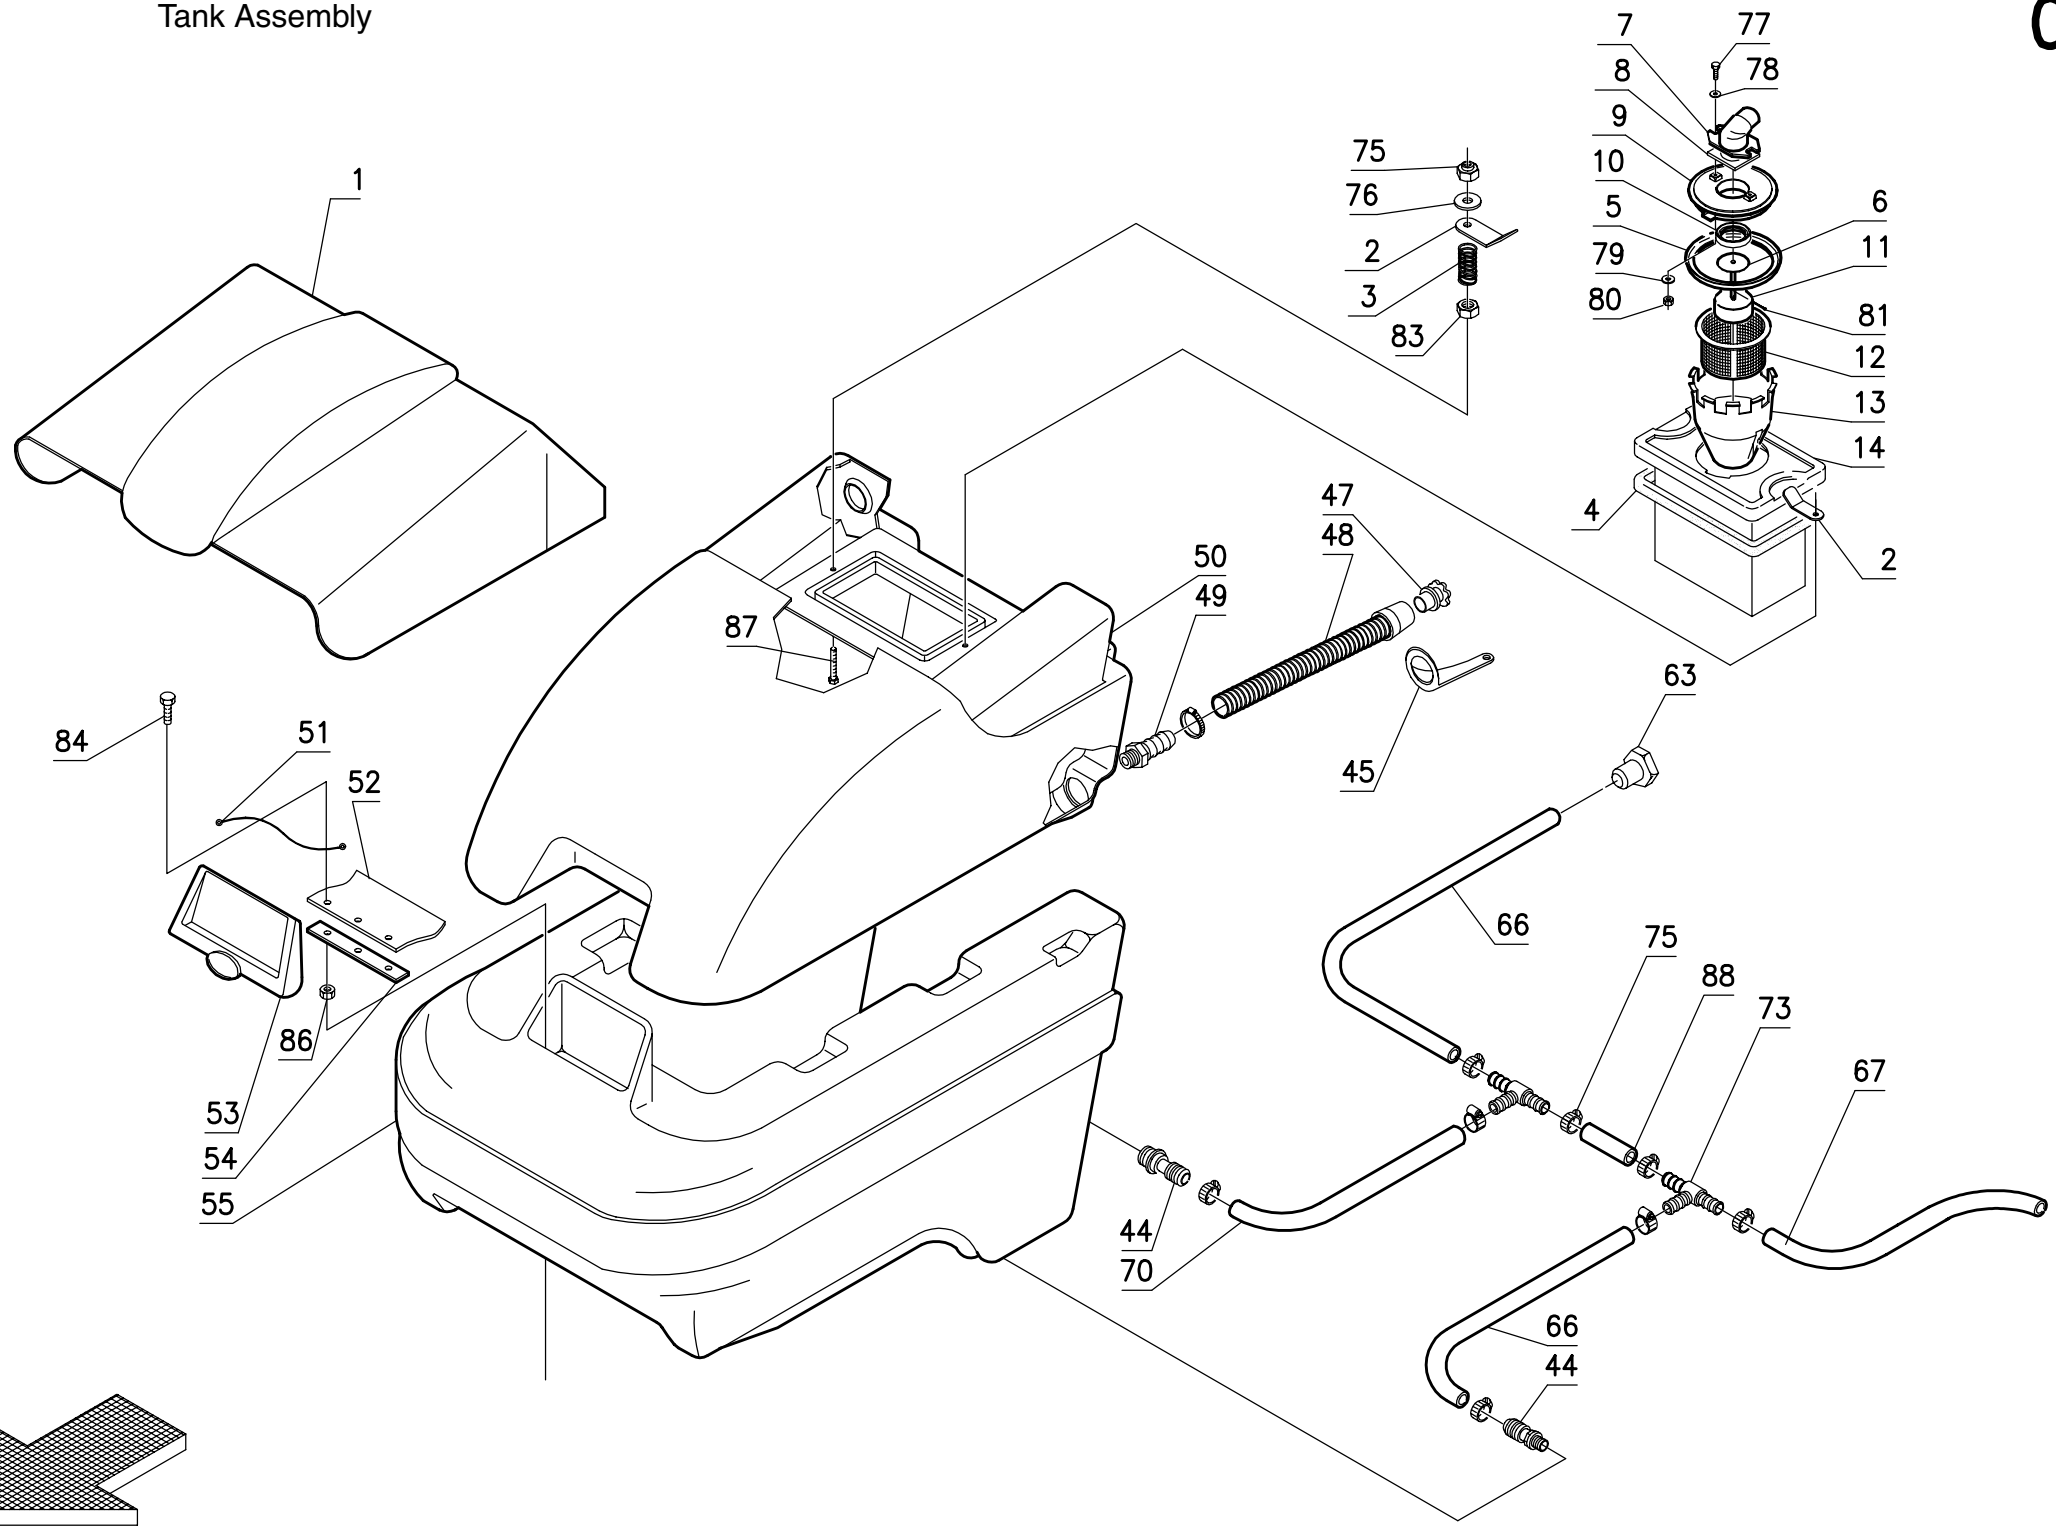

Item #	Part Number	Description	Description	
1	R1546080	BONNET	COUVERCLE	ST 875 only
1	R1846030	BONNET	COUVERCLE	ST 885 only
2	R1536030	SUPPORT	ATTAQUE	
3	E9210080	SPRING	RESSORT	
4	E7400240	GASKET	JOINT	
5	E7400070	GASKET	JOINT	
6	R1336020	ROD	TIGE	
7	R1336090	COUPLING	ATTAQUE	
8	E7400110	GASKET	JOINT	
9	R1336030	PLUG	BOUCHON	
10	E7400080	GASKET	JOINT	
11	R0341030	FLOAT	FLOTTEUR	
12	E6500110	FILTER	FILTRE	
13	R1336010	PROTECTION	PROTECTION	
14	R1536010	PLUG	BOUCHON	
44	T4520007	CONNECTOR	RACORD	
45	R1536100	CLAMP	COLLIER	
47	M2360011	PLUG	BOUCHON	
48	E7510030	PIPE	TUBE	
49	T4540016	CONNECTOR	RACORD	
50	E9715020	TANK	RESERVOIR	ST 875 only
50	E9718020	TANK	RESERVOIR	ST 885 only
51	R1518090	CABLE	CABLE	
52	R1536040	BILLOW BUCKHEAD	DEFLECTEUR	ST 875 only
52	R1836040	BILLOW BUCKHEAD	DEFLECTEUR	ST 885 only
53	R1536020	PLUG	BOUCHON	ST 875 only
53	R1836010	PLUG	BOUCHON	ST 885 only
54	R1536050	BLADE	PLAQUETTE	ST 875 only
54	R1836050	BLADE	PLAQUETTE	ST 885 only
55	E9715010	TANK	RESERVOIR	ST 875 only
55	E9718010	TANK	RESERVOIR	ST 885 only
63	R1336030	PLUG	BOUCHON	
66	E7510540	PIPE	TUBE	ST 875 only
66	E7510270	PIPE	TUBE	ST 885 only
67	E7510520	PIPE	TUBE	
70	E7510270	PIPE	TUBE	ST 875 only
70	E7510540	PIPE	TUBE	ST 885 only
73	T4530004	CONNECTOR	RACORD	
74	T4220006	CLAMP	COLLIER	
75	T1020601	LOCK NUT	ECROU AUTOBLOQUANT	
76	obtain locally	WASHER	RON DELLE	
77	obtain locally	SCREW	VIS	
78	obtain locally	WASHER	POND ELLE	
79	obtain locally	WASHER	RON DELLE	
80	T1010403	NUT	ECROU	
81	T1502002	SPLIT PIN	GOUPILLE	
83	obtain locally	NUT	ECROU	
84	T0940504	SCREW	VIS	
86	obtain locally	NUT	ECROU	
87	T0910612	SCREW	VIS	
88	E7510050	PIPE	TUBE	ST 875 only
88	E7510530	PIPE	TUBE	ST 885 only