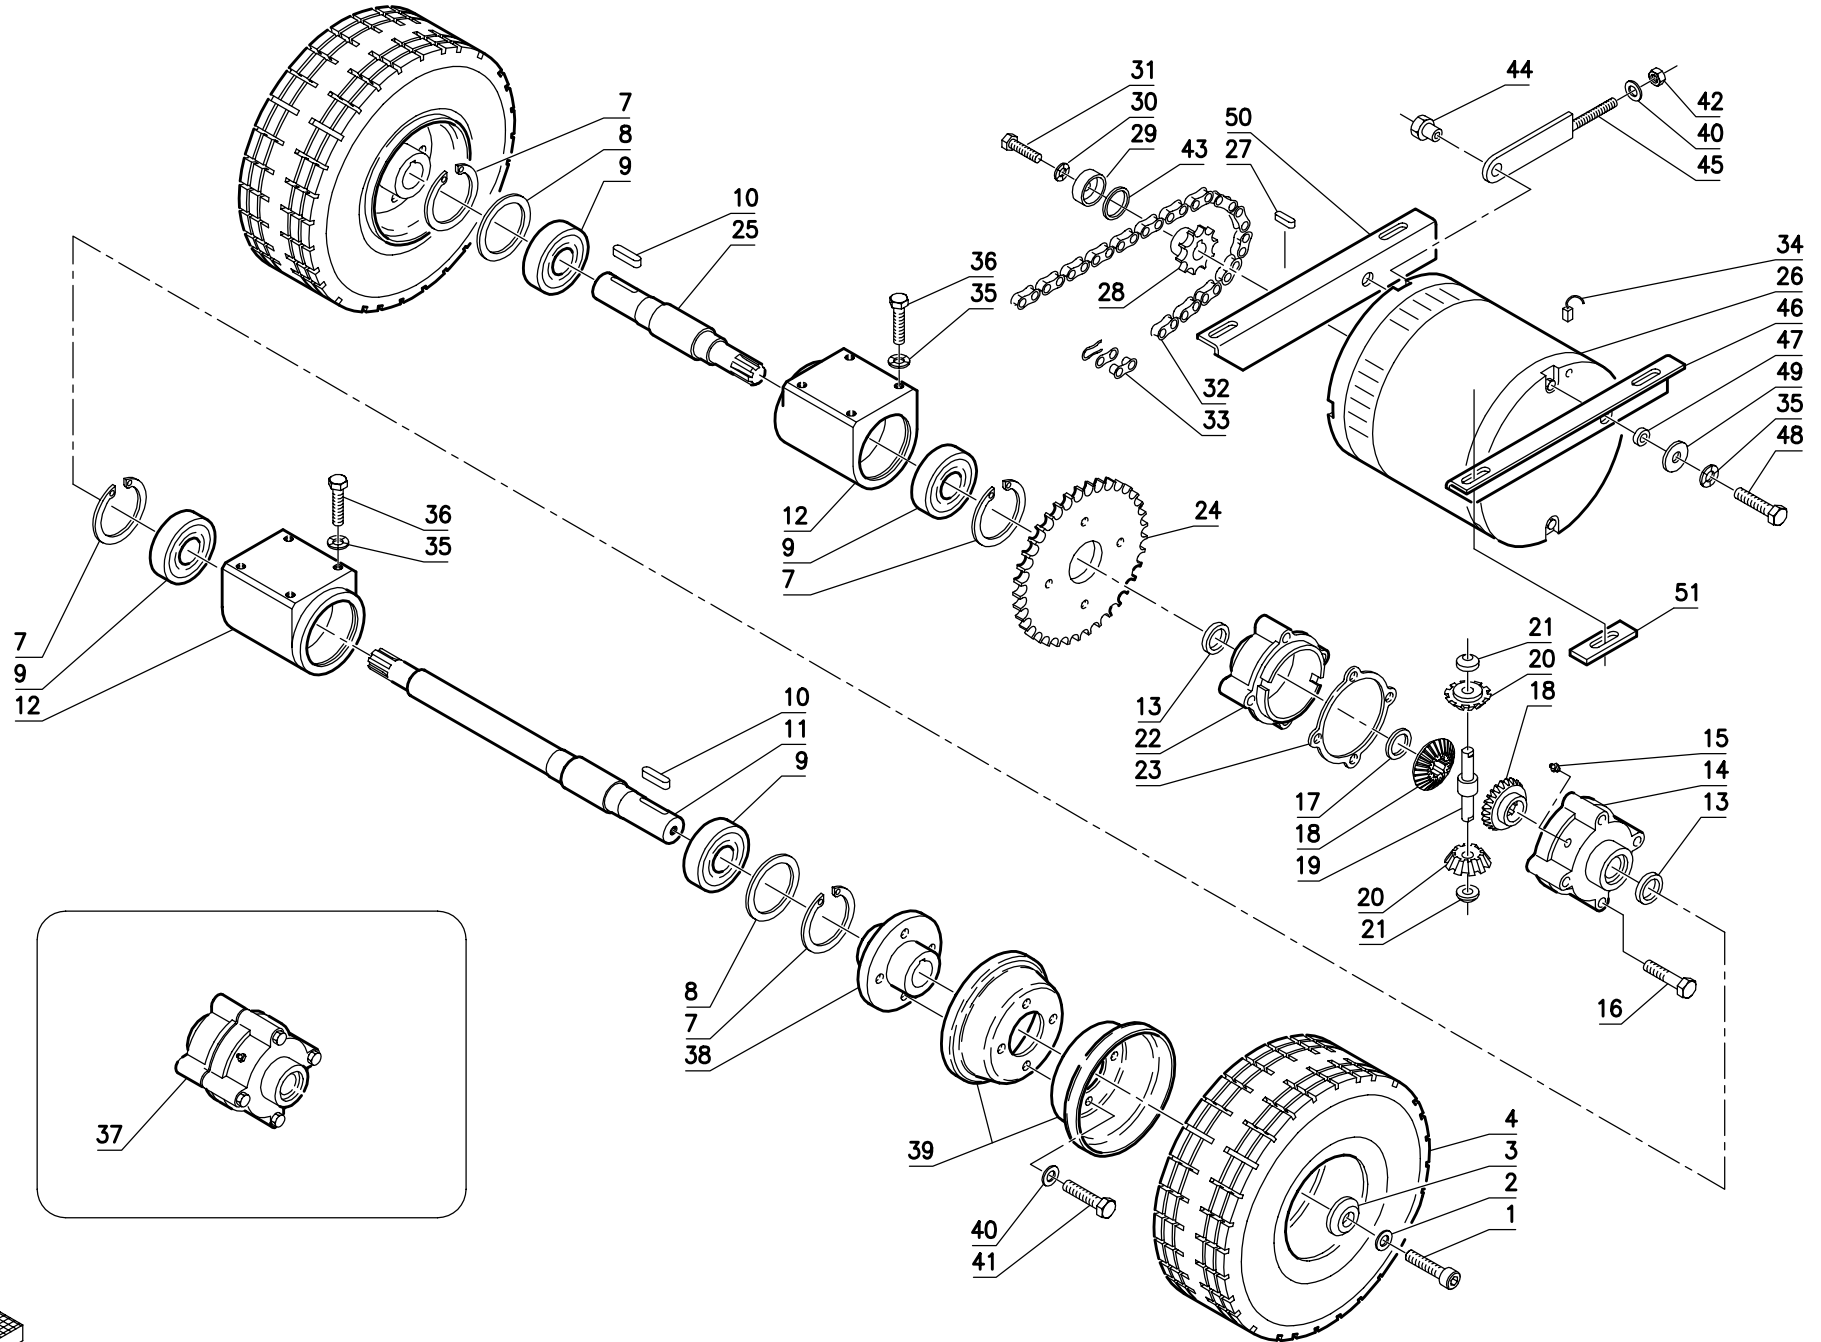

Item #	Part Number	Description	Description	
1	T0930803	SCREW	VIS	
2	T1108014	WASHER	RON DELLE	
3	R0316070	SPECIAL WASHER	POND ELLE SPEC ALE	
4	E7030150	RUBBER WHEEL	ROUE CAOUTCHOUC	
4A		POLYURETHANE WHEEL	ROUE POLYURETHANE	
7	T0210009	SEEGER RING	SERRE CLIPS	
8	obtain locally	SHIM	EPA! SSEU P	
9	T0512501	BEARING	ROULEMENT	
10	T0406062	KEY	CLAVETTE	
11	E8903020	AXLE-SHAFT LEFT	DEMI-ASSIEU GAUCHE	ST 885 only
11A	E8915010	AXLE-SHAFT LEFT	DEMI-ASSIEU GAUCHE	ST 875 only
12	R1517010	SUPPORT	SUPPORT	
13	T0720281	OIL SEAL	JOINT PAULSTRA	
14	R0117070	DIFFERENTIAL HOUSING, LEFT	BOITIER DIFF. GAUCHE	
15	T4700001	GREASE NIPPLE	GRASSEUR	
16	T0910810	SCREW	VIS	
17	T1228001	SHIM	EPA! SSEU P	
18	E9350010	CROWN WHEEL	PLANETAIRE	
19	R0617010	PIN	AXE	
20	E9350020	PLANETARY GEAR	SATELLITE	
21	R0117060	SPECIAL WASHER	RONDELLE SPECIALE	
22	R0117040	DIFFERENTIAL HOUSING, LEFT	BOITIER DIFF. GAUCHE	
23	E7400040	GASKET	JOINT	
24	E9330050	CROWN GEAR	COURONNE	
25	E8903030	AXEL-SHAFT RIGHT	SEMI-ASSIEU DROITE	
26	E8230050	MOTOR	MOTEUR	
27	T0405051	KEY	CLAVETTE	
28	E9310030	PINION	PIGNON	
29	E9100180	BUSHING	BAGUE	
30	obtain locally	WASHER	RONDELLE	
31	T0910606	SCREW	VIS	
32	T0300009	CHAIN	CHAINE	
33	T0300002	JOINT CHAIN	ATTACHE RAPIDE CHAINE	
35	T1308001	WASHER	POND ELLE	
36	obtain locally	SCREW	VIS	
37	M2170001	DIFFERENTIAL HOUSING	BOITIER DIFF.	
38	E6920010	WHEEL HUB	MOYEU ROUE	
39	E6910010	SEMI-DISC	DEMI-DISQUE	
40	T1108001	WASHER	RON DELLE	
41	T0930803	SCREW	V'S	
42	T1020802	LOCK NUT	ECROU AUTOBLOQUANT	
44	E9107020	BUSHING	BAGUE	
43	E9000090	SPACER	ENTRETOISE	
45	R0630020	TIE-ROD	TIGE	
46	R1830010	LEFT SUPPORT	SUPPORT GAUCHE	ST 885 only
46A	R1516100	LEFT SUPPORT	SUPPORT GAUCHE	ST 875 only
47	E9107030	BUSHING	BAGUE	
48	T0910801	SCREW	VIS	
49	T1108002	WASHER	POND ELLE	
50	R1516050	RIGHT SUPPORT MOTOR	CHARBON MOTEUR	
51	R0130030	PLAQUE	PLAQUETTE