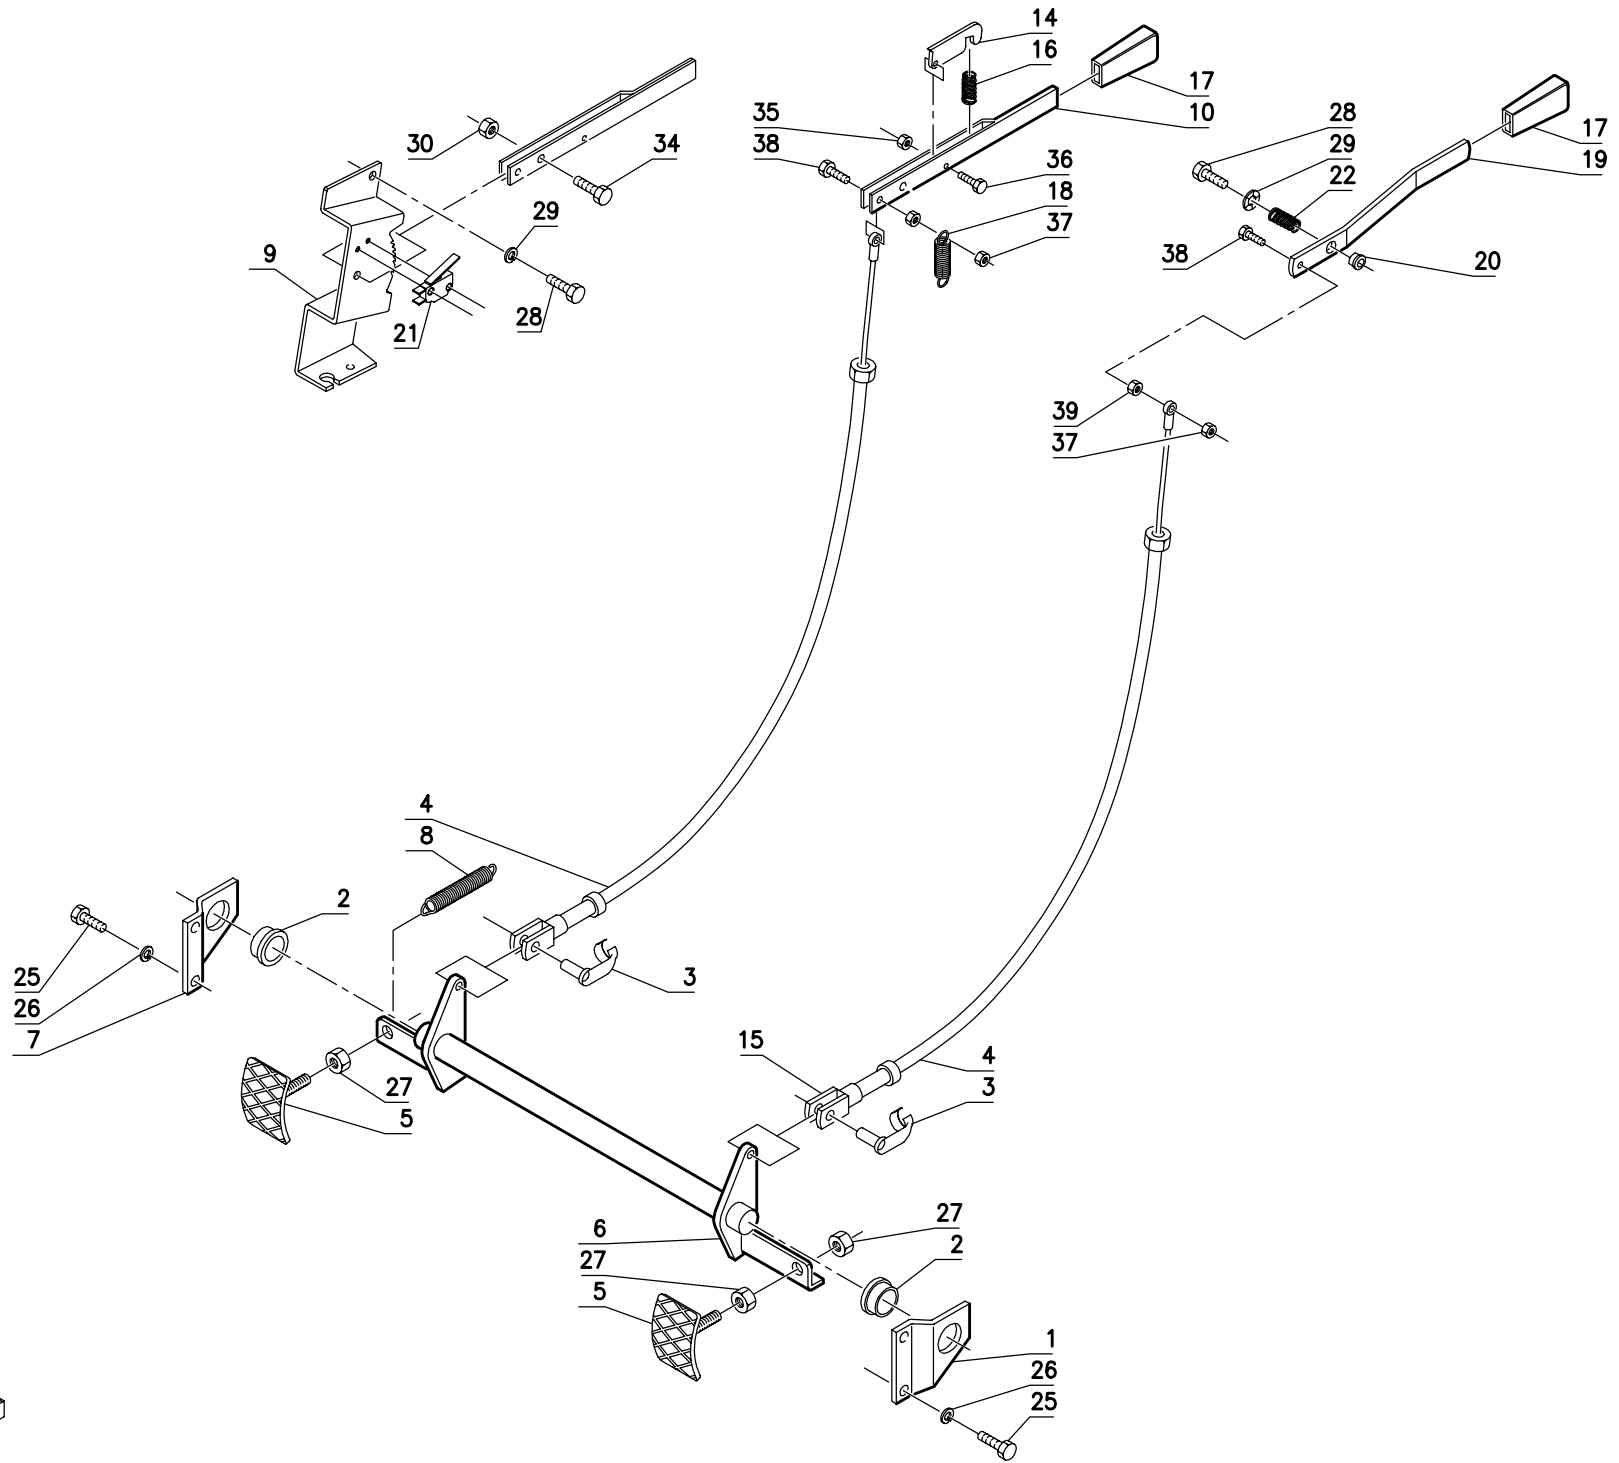

Item #	Part Number	Description	Description	
1	R1818010	SUPPORT LEFT	SUPPORT GAUCHE	ST 885 only
1A	R1518070	SUPPORT LEFT	SUPPORT GAUCHE	ST 875 only
2	E9118010	BUSH ING	BAGUE	ST 885 only
3	T4620004	PIN	AXE	
4	R151 8080	BRAKE CABLE	CABLE DE FREIN	
5	R0718040	PAD	PAIIN	
6	R1818030	SHAFT	ARBRE	ST 885 only
6A	R1518050	SHAFT	ARBRE	ST 875 only
7	R1818020	SUPPORT RIGHT	SUPPORT DROITE	ST 885 only
7A	R1518060	SUPPORT RIGHT	SUPPORT DROITE	ST 875 only
8	E9220120	SPRING	RESSORT	
9	R151 8010	SUPPORT	ATTAQUE	
10	R151 8030	LEVER	LEVIER	
14	R1518040	LEVER	LEVIER	
15	T4610004	FORK	CHAPPE	
16	E9210190	SPRING	RESSORT	
17	T4100009	KNOB	POIGNEE	
18	E9220080	SPRING	RESSOPT	
19	R1518020	LEVER	MAN ETTE	
20	E9115010	BUSHING	BAGUE	
21	T2105006	MICROS WITCH	MICRO INTERRUPTEUR	
22	E9210150	SPRING	RESSOPT	
25	obtain locally	SCREW	VIS	
26	obtain locally	WASHER	POND ELLE	
27	T1011205	NUT	ECPOU	
28	T0910801	SCREW	VIS	
29	obtain locally	WASHER	RON DELLE	
30	T1020802	LOCK NUT	ECROU AUTOBLOQUANT	
34	T0910802	SCREW	VIS	
35	T1020401	LOCK NUT	ECPOU AUTOBLOQUANT	
36	T0910401	SCREW	VIS	
37	T1020601	LOCK NUT	ECROU AUTOBLOQUANT	
38	obtain locally	SCREW	VIS	
39	T1010605	NUT	ECROU