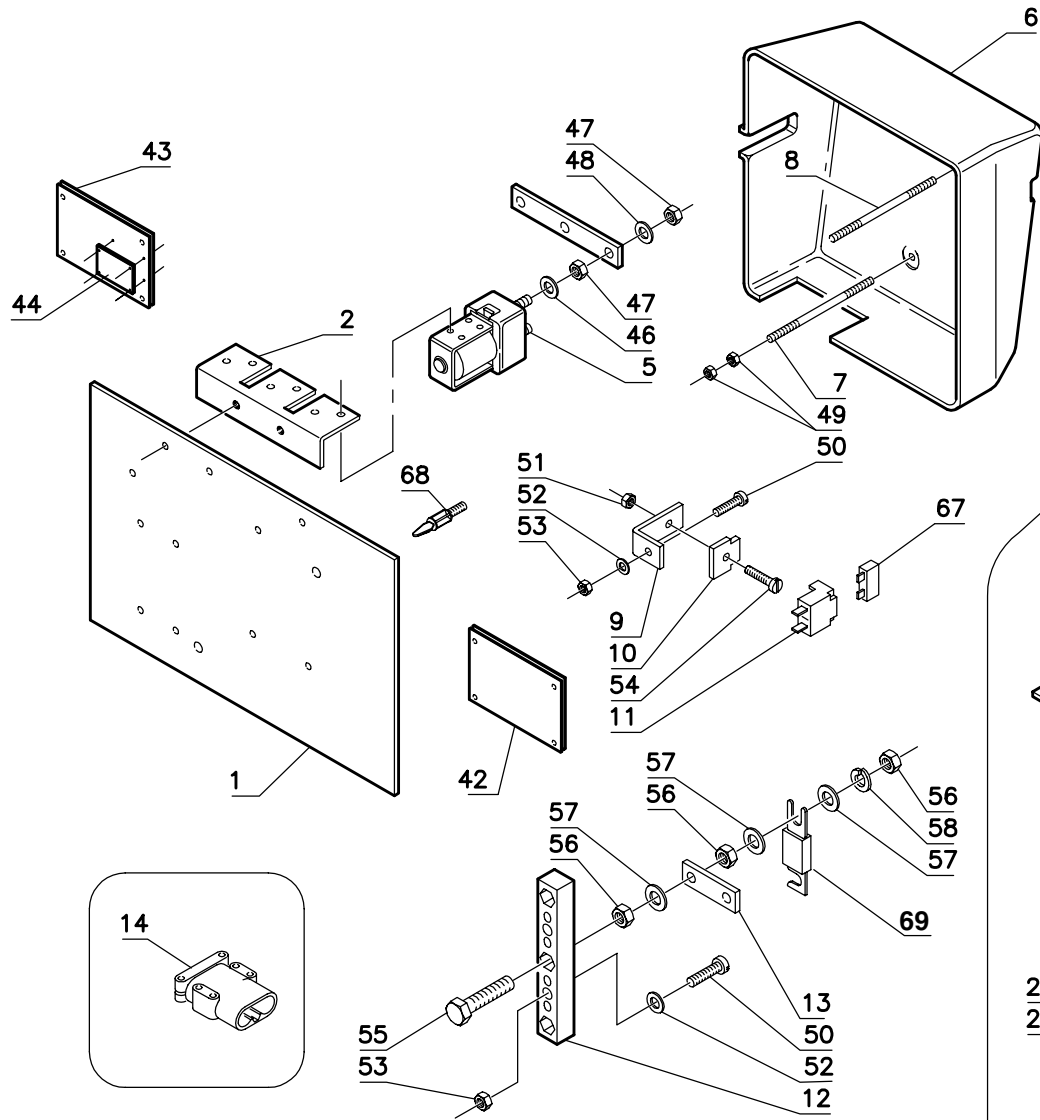

Item #	Part Number	Description	Description	
1	R1551060	PANEL	PANNEAU	
2	R1551020	SUPPORT	ATTAQUE	
4	R1551050	BRIDGE	PONTAGE	
5	E8430001	REMOTE CONTROL SWITCH	TELERUPTEUR	
6	R1551010	PROTECTION	PROTECTION	
7	R0136100	STUD BOLT	fiOE	
8	R1516060	STUD BOLT	TIGE	
9	R1551040	SUPPORT	SUPPORT	
10	T2911003	PLAQUE	PLAQUETTE	
11	T2400010	FUSEHOLDER	PORTE-FUSIBLE	
12	T2400018	FUSEHOLDER	PORTE-FUSIBLE	
13	R1551030	BRIDGE	PONTAGE	
14	E8000700	CONNECTOR MALE	CONNECTEUR MALE	
18	R1528040	BASE	BASE	
19	E9136010	BUSHING	BAGUE	
20	E9230030	SPRING	RESSORT	
21	T2105003	MICROSWITCH	MICRO INTERRUPTEUR	
22	T2108002	POTENTIOMETER	POTENTIOMETRE	
23	R0628030	PINION	PIGNON	
24	R0628020	CAM WHEEL	CAME	
25	R0828030	PIN COUPLER	AXE A FIXATION	
26	R0128070	ADJUSTABLE HEAD	TETE REOLABLE	
27	R1528020	STOP	BUTEE	
28	R1528010	TIE ROD	TIGE	
31	R1828030	PIN	AXE	ST 885 only
32	T0230004	SEEGER RING	SERRE CLIPS	ST 885 only
33	E9508030	HANDLE BAR RIGHT	TIMON DROITE	
34	R1828020	SUPPORT	SUPPORT	ST 885 only
36	E9508040	HANDLE BAR LEFT	TIMON GAUCHE	
37	R1528060	SUPPORT	SUPPORT	ST 875 only
38	R1528050	LEVER	LEVIER	ST 875 only
39	R0128020	COVER	PROTECTION	ST 875 only
39A	R1828010	COVER	PROTECTION	ST 885 only
40	P1528070	PIN	AXE	ST 875 only
41	E9115050	BUSHING	BAGUE	ST 875 only
42	E7900002	CHOPPER CARD	VARIATEUR ELECTRONIQUE	
43	E7900014	CECH CARD BATTERIES	PLAQUE CONTROL E BATTERIES	
44	E7900020	CHEC CARD BLOCK	PLAQUE BLOQUE GROSSES	
46	obtain locally	WASHER	BOND ELLE	
47	obtain locally	NUT	ECROU	
48	T1108006	WASHER	BOND ELLE	
49	T1010605	NUT	ECROU	
50	T0920407	SCREW	VIS	
51	T1010301	NUT	ECROU	
52	obtain locally	WASHER	RON DELLE	
53	T1020401	LOCK NUT	ECROU AUTOBLOQUANT	
54	obtain locally	SCREW	VIS	
55	T0911010	SCREW	VIS	
56	T1021001	NUT	ECROU	
57	obtain locally	WASHER	BOND ELLE	
58	obtain locally	WASHER	BOND ELLE