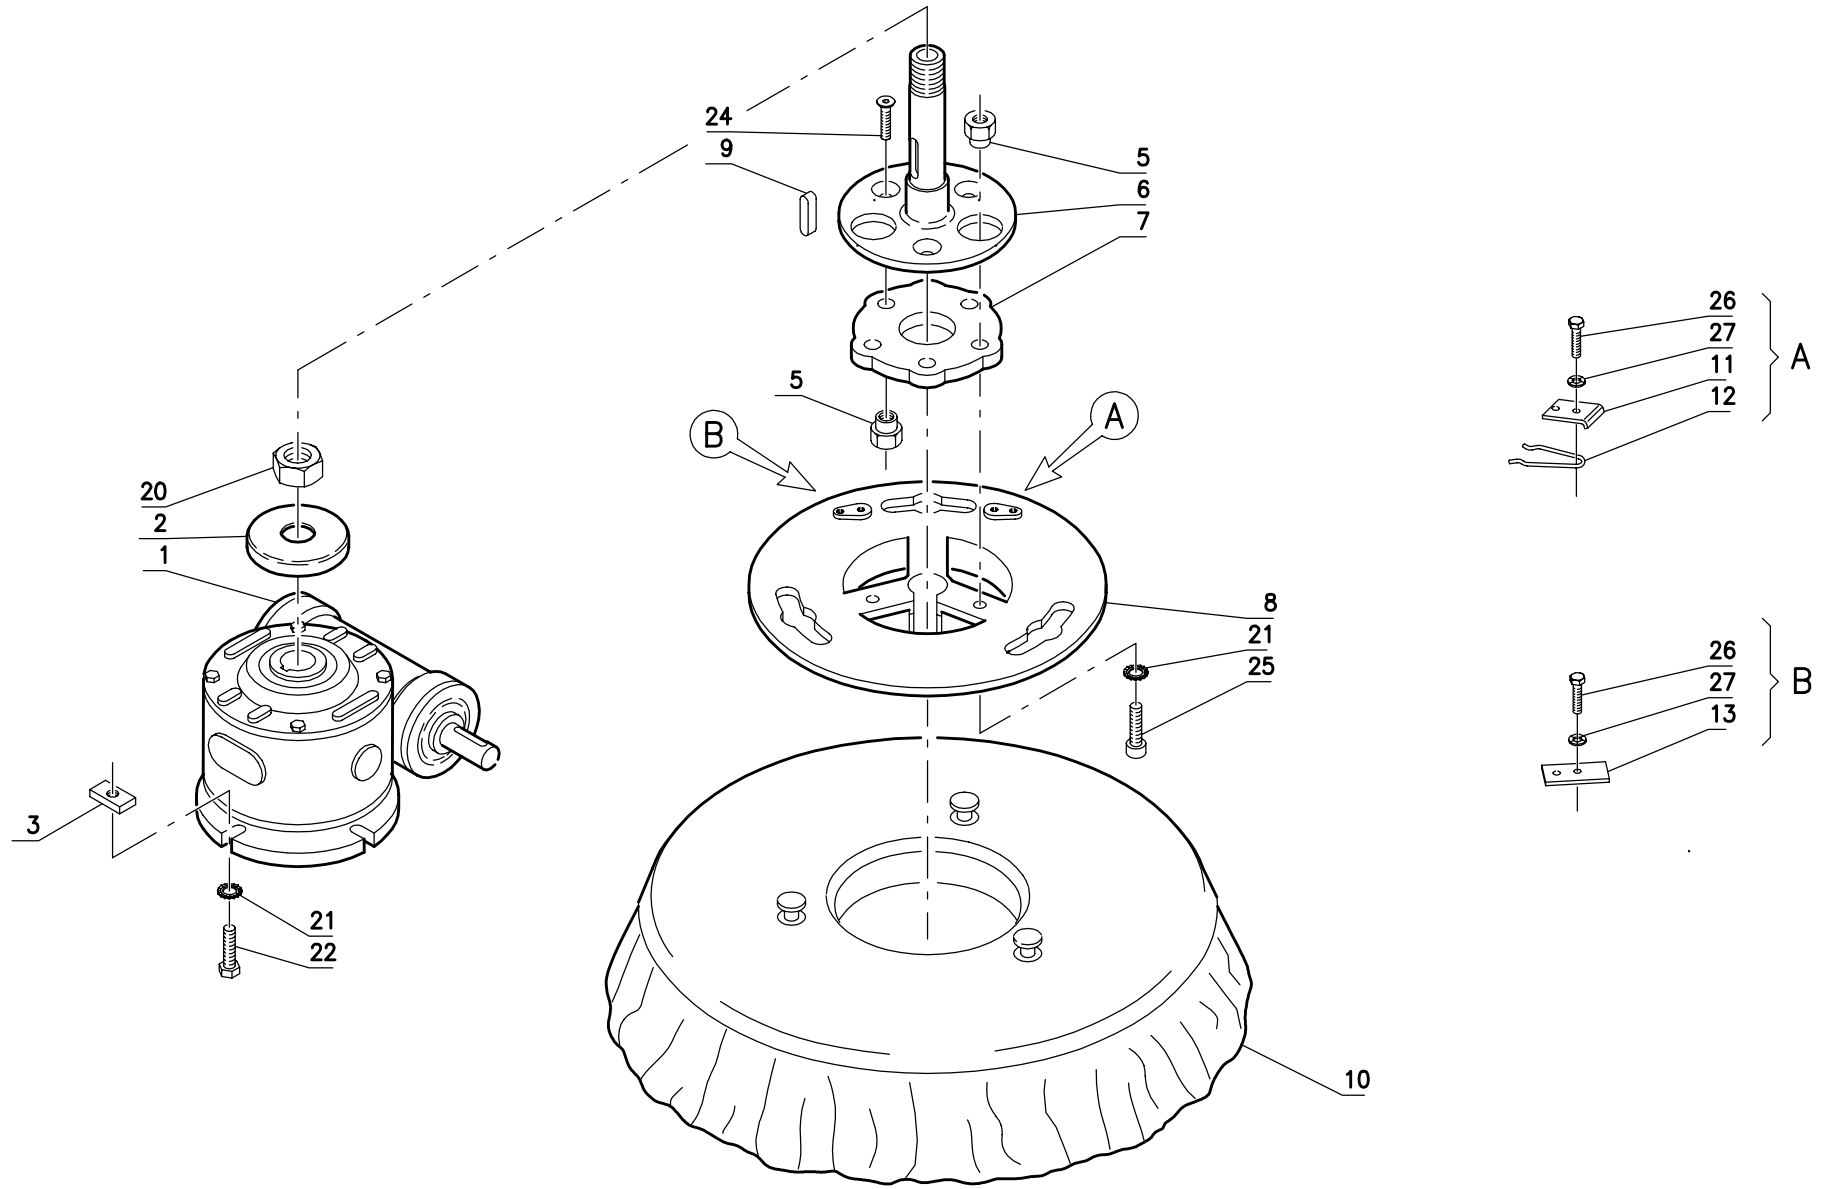

Brush Base Assembly  
ST 885

01B

Item #	Part Number	Description	Description
1	E9818010	BRUSHES BASE	EMBASE DES BROSE
2	R1501050	SPECIAL SCREW	VIS SPECIALE
3	E7603030	SPLASH GUARD	BAVETTE
4	R0301050	LEFT BLADE	PLAQUETTE GAUCHE
5	E9220080	SPRING	RESSORT
6	R0801200	RING	ANNEAU
7	R0301060	RIGHT BLADE	PLAQUE DROITE
8	E7020040	WHEEL	ROUE
9	E9102030	BUSHING	BAGUE
10	E8600040	REDUCTION GEAR ASSEMBLY	REDUCTEUR COMPLET
11	T0405051	KEY	CLAVETTE
12	E9410060	PULLEY	POULIE
13	R1501030	SPECIAL WASHER	RONDELLE SPECIALE
15	T0110021	BELT	PROTECTION
16	T1710181	CARBON BRUSH MOTOR	CHARBON MOTEUR
17	E8230150	MOTOR	MOTEUR
18	T0110019	BELT	PROTECTION
19	R1816010	SUPPORT	SUPPORT
20	E9102090	BUSHING	BAGUE
21	E9107030	BUSHING	BAGUE
24	E9410050	PULLEY	POULIE
28	obtain locally	SCREW	VIS
29	T0910606	SCREW	VIS
30	T1106007	WASHER	RONDELLE
31	T0910808	SCREW	VIS
32	obtain locally	SCREW	V'S
35	obtain locally	NUT	ECROU
36	T1108001	WASHER	RONDELLE
37	T0910803	SCREW	V'S
38	T1308001	WASHER	RONDELLE
39	T1108002	WASHER	RONDELLE
40	R1801010	BASE COVER	PROTECTION
41	R0301070	PIPE	TUBE
42	T4520002	CONNECTOR	RACCORD

Item #	Part Number	Description	Description
1	E8600040	REDUCTION GEAR ASSEMBLY	REDUCTEUR COMPLET
2	R1501060	CAP	RONDELLE DE PROTECTION
3	R1501070	SPECIAL NUT	ECROU ESPECIALE
5	E9101040	BUSHING	BAGUE
6	R1501040	SHAFT	ARBRE
7	R0101070	FLEXIBLE COUPLING	ENTRAINEMENT ELASTIQUE
8	R0101090	PLATE	PLATEAU
9	T0408072	KEY	PLAQUETTE
10	various	BRUSH	BROSSE
11	R0101110	BLADE	PLAQUETTE
12	E9230060	SPRING	RESSORT
13	R0101100	STOP	BUTEE
20	T1012401	NUT	ECROU
21	T1308001	LOCK WASHER	RONDELLE FREIN
22	T0980809	SCREW	VIS
24	T098009	SCREW	VIS
25	T0930803	SCREW	VIS
26	T0910504	SCREW	VIS
27	T1305001	LOCK WASHER	RONDELLE FREIN