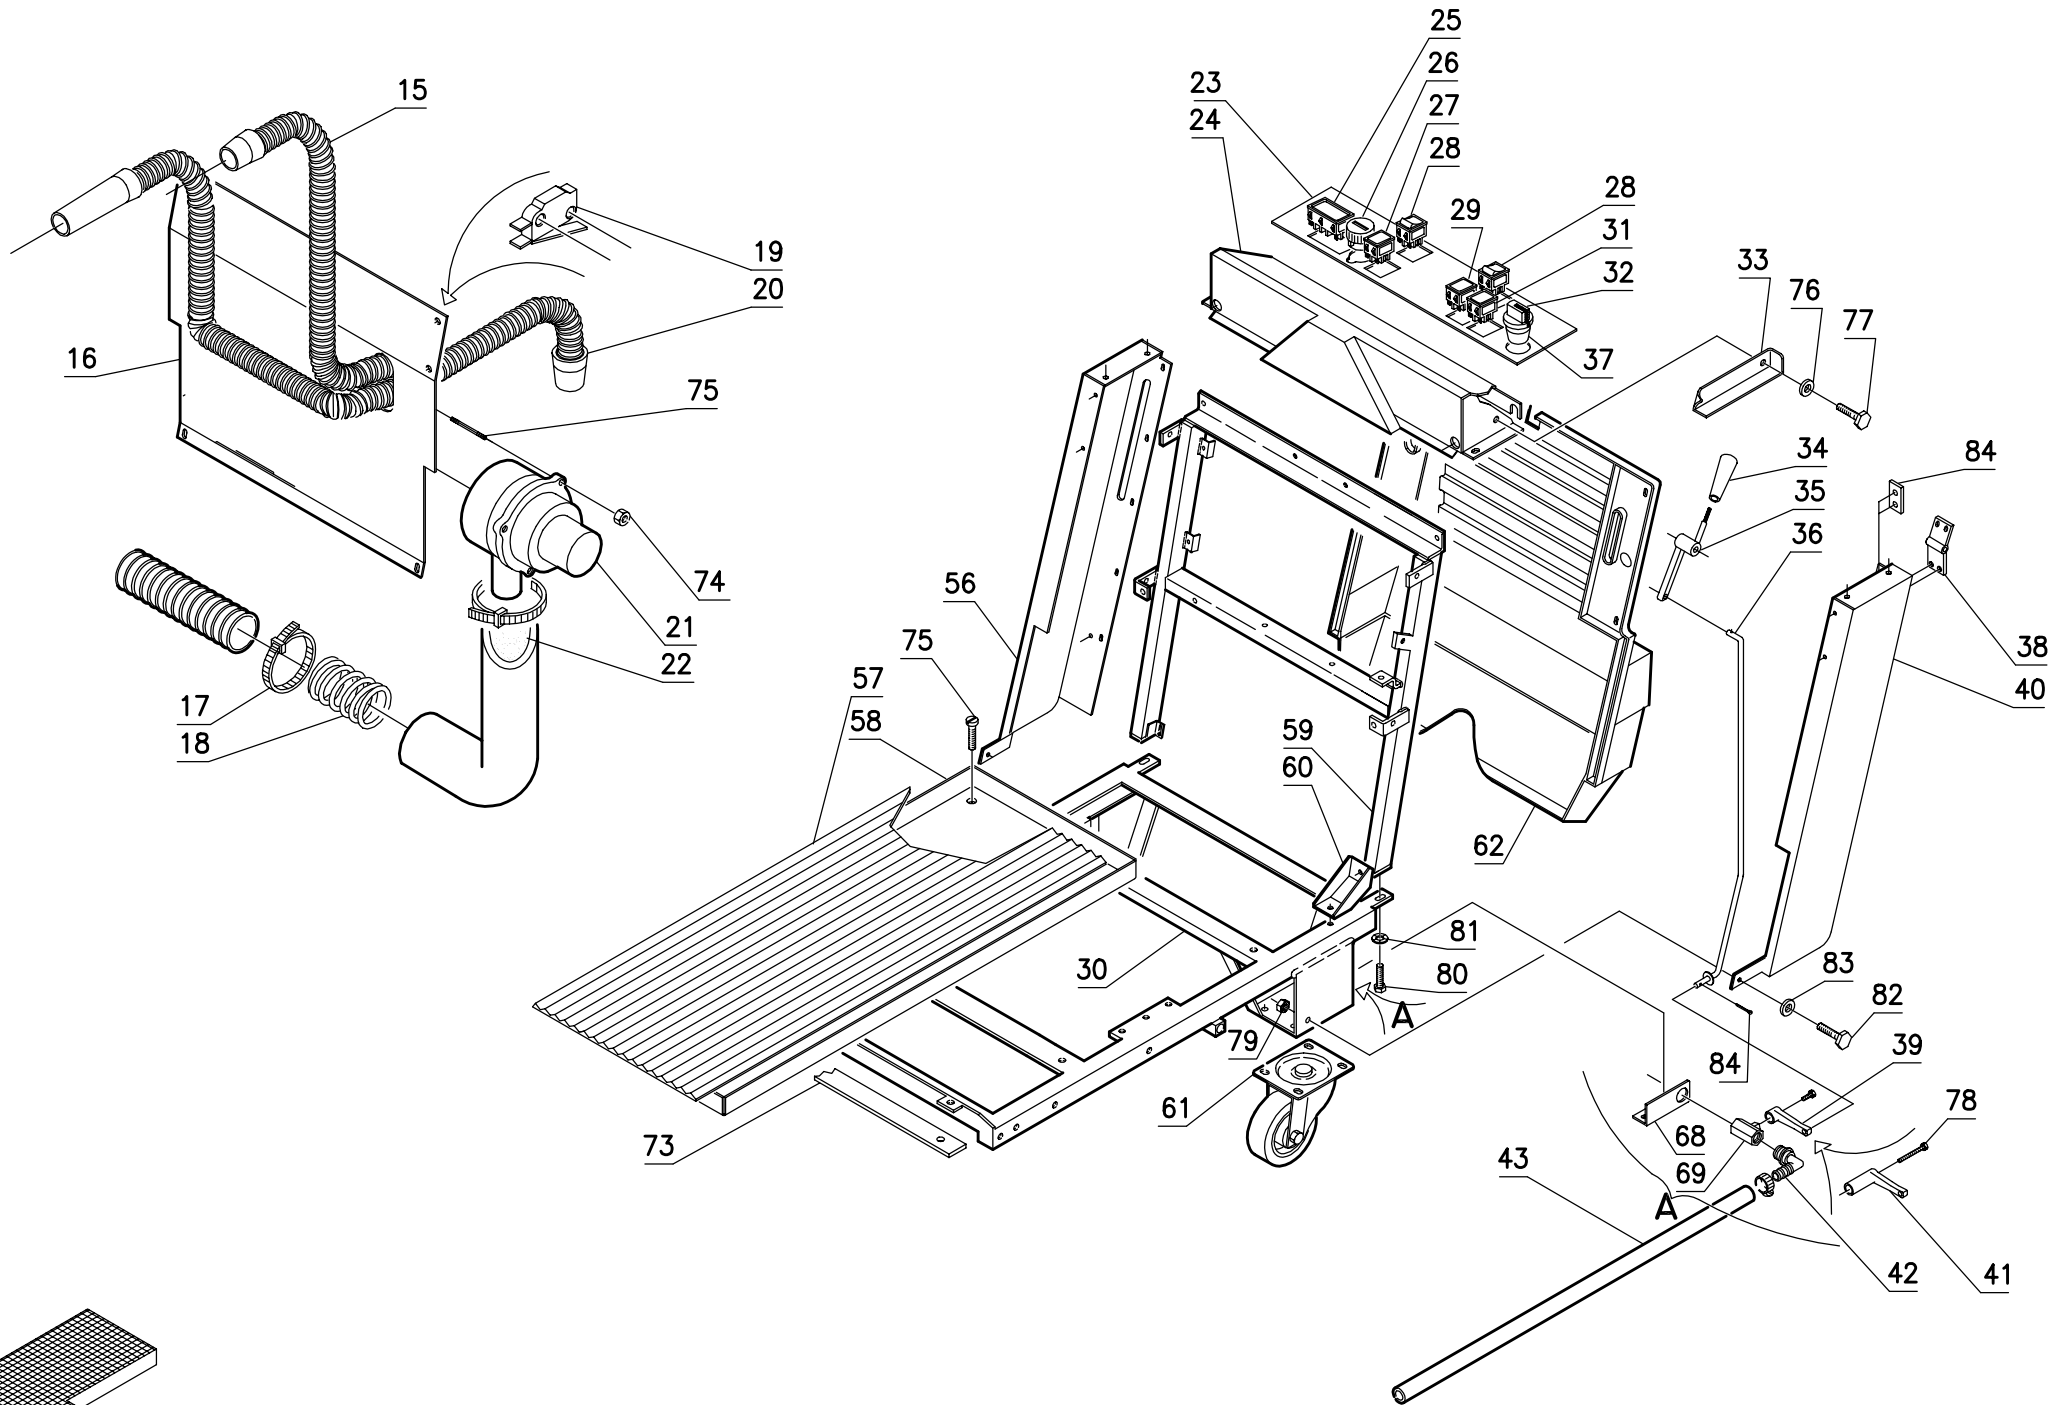

Item #	Part Number	Description	Description	
15	E7510020	HOSE	TUYAU	
16	R1546070	CENTRAL PANEL	PANNEAU CENTRAL	ST 875 only
16	R1846020	CENTRAL PANEL	PANNEAU CENTRAL	ST 885 only
17	E7530030	PIPE	TUBE	
18	E9230070	SPRING	RESSORT	
19	T2105006	MICROSWITCH	MICRO INTERRUPTEUR	
20	E7510460	SUCTION HOSE	TUYAU D'ASPIRATION	
21	M2810050	SUCTION MOTOR	MOTEUR D'ASPIRATION	
22	E7530010	DEADENING HOSE	TUYAU ISOLANT PHONIQUE	
23	E6410116	LABEL	ETIQUETTE	
24	R1546060	INSTRUMENT BOARD	TABLEAU DE BORD	
25	T2904004	HOUR METER	COMPTEUR HORAIRE	
26	T2199008	SWITCH	INTER RU PTEUR	
27	T2300140	SIGNAL LAMP	TEMOIN	
28	T2102001	SWITCH	INTERRUPTEUR	
29	T2300130	DISPLAY	INDICATEUR	
30	E9915010	FRAME	CHASSIS	ST 875 only
30	E9918010	FRAME	CHASSIS	ST 885 only
31	T2300102	SIGNAL LAMP	TEMOIN	
32	T4100012	KNOB	POIGNEE	
33	R1546100	LEVER	LEVIER	
34	T4100004	KNOB	POIGNEE	
35	R1537020	LEVER CONTROL 00K	LEVIER COMMANDE DU ROBINET	
36	R1537030	ROD	TIGE	
37	E8303010	COMMUTATOR	COMMUTATEUR	
38	R1316040	HINGE	CHARNIERE	
39	R0137030	LEVER	LEVIER	ST 875 only
40	R1546020	SIDE PANNEL RIGHT	PANNEAU LAT. DROITE	
41	R1837020	LEVER	LEVIER	ST 885 only
42	T4520002	FITTING	RACCORD	
43	E7510550	PIPE	TUBE	
56	R1546010	SIDE PANNEL RIGHT	PANNEAU LAT. DROITE	
57	E6315020	COVERING	REVETTEMENT	
58	E6315010	BATTERY BASE	BAC LOG EMENT BATTERIE	
59	E9915030	REAR FRAME	CHASSIS ARRIERE	ST 875 only
59	E9918030	REAR FRAME	CHASSIS ARRIERE	ST 885 only
60	R1546040	SUPPORT	ATTAQUE	
61	E7050010	CASTOR WHEEL	ROULETTE PIVOTANT	ST 875 only
61A	E7050030	CASTOR WHEEL	ROULETTE PIVOTANT	ST 885 only
62	R1546090	REAR PANNEL	PANNEAU ARRIERE	ST 875 only
62A	R1836020	REAR PANNEL	PANNEAU ARRIERE	ST 885 only
68	R1537010	SUPPORT	SUPPORT	
69	T4510001	COCK	ROBIN EI	ST 875 only
69A	R1837010	COCK	ROBIN EI	ST 885 only
73	R1516120	SPACER	ENTRETOISE	ST 875 only
74	T1010604	NUT	ECROU	
75	R0136100	SCREW	VIS	
76	obtain locally	SPRING	RESORT	
77	T0910603	SCREW	VIS	
78	T0910506	SCREW	VIS