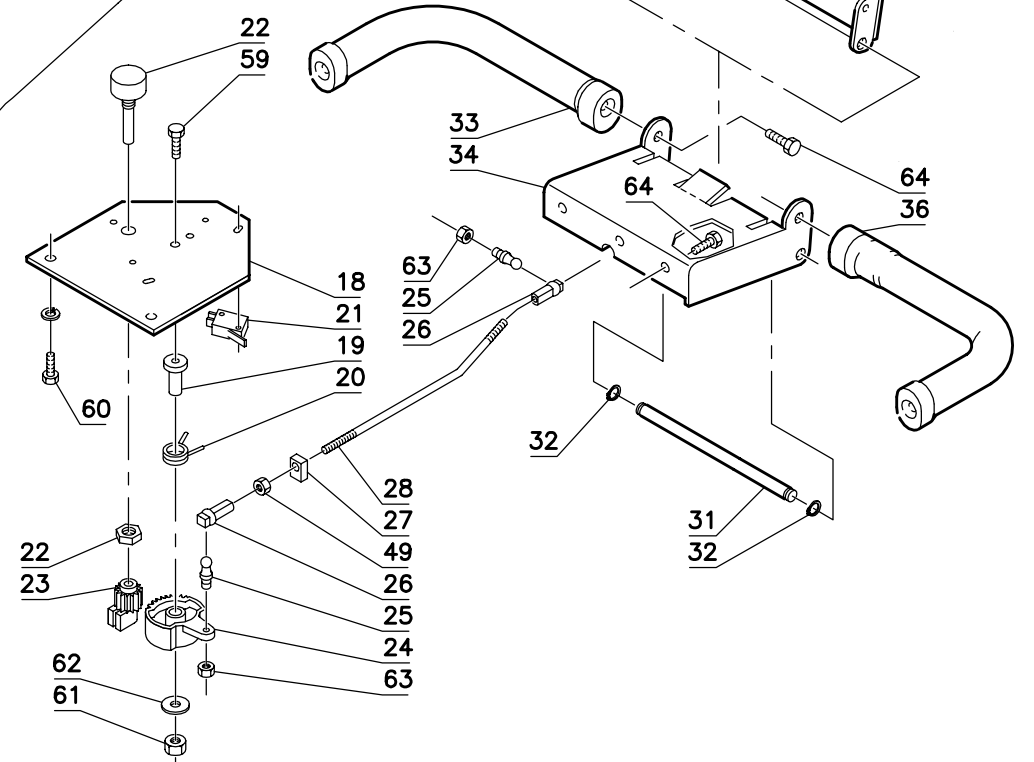

Item #	Part Number	Description	Description	
1	R1551060	PANEL	PANNEAU	
2	R1551020	SUPPORT	ATTAQUE	
4	R1551050	BRIDGE	PONTAGE	
5	E8430001	REMOTE CONTROL SWITCH	TELERUPTEUR	
6	R1551010	PROTECTION	PROTECTION	
7	R0136100	STUD BOLT	fiOE	
8	R1516060	STUD BOLT	TIGE	
9	R1551040	SUPPORT	SUPPORT	
10	T2911003	PLAQUE	PLAQUETTE	
11	T2400010	FUSEHOLDER	PORTE-FUSIBLE	
12	T2400018	FUSEHOLDER	PORTE-FUSIBLE	
13	R1551030	BRIDGE	PONTAGE	
14	E8000700	CONNECTOR MALE	CONNECTEUR MALE	
18	R1528040	BASE	BASE	
19	E9136010	BUSHING	BAGUE	
20	E9230030	SPRING	RESSORT	
21	T2105003	MICROSWITCH	MICRO INTERRUPTEUR	
22	T2108002	POTENTIOMETER	POTENTIOMETRE	
23	R0628030	PINION	PIGNON	
24	R0628020	CAM WHEEL	CAME	
25	R0828030	PIN COUPLER	AXE A FIXATION	
26	R0128070	ADJUSTABLE HEAD	TETE REOLABLE	
27	R1528020	STOP	BUTEE	
28	R1528010	TIE ROD	TIGE	
31	R1828030	PIN	AXE	ST 885 only
32	T0230004	SEEGER RING	SERRE CLIPS	ST 885 only
33	E9508030	HANDLE BAR RIGHT	TIMON DROITE	
34	R1828020	SUPPORT	SUPPORT	ST 885 only
36	E9508040	HANDLE BAR LEFT	TIMON GAUCHE	
37	R1528060	SUPPORT	SUPPORT	ST 875 only
38	R1528050	LEVER	LEVIER	ST 875 only
39	R0128020	COVER	PROTECTION	ST 875 only
39A	R1828010	COVER	PROTECTION	ST 885 only
40	P1528070	PIN	AXE	ST 875 only
41	E9115050	BUSHING	BAGUE	ST 875 only
42	E7900002	CHOPPER CARD	VARIATEUR ELECTRONIQUE	
43	E7900014	CECH CARD BATTERIES	PLAQUE CONTROL E BATTERIES	
44	E7900020	CHEC CARD BLOCK	PLAQUE BLOQUE GROSSES	
46	obtain locally	WASHER	BOND ELLE	
47	obtain locally	NUT	ECROU	
48	T1108006	WASHER	BOND ELLE	
49	T1010605	NUT	ECROU	
50	T0920407	SCREW	VIS	
51	T1010301	NUT	ECROU	
52	obtain locally	WASHER	RON DELLE	
53	T1020401	LOCK NUT	ECROU AUTOBLOQUANT	
54	obtain locally	SCREW	VIS	
55	T0911010	SCREW	VIS	
56	T1021001	NUT	ECROU	
57	obtain locally	WASHER	BOND ELLE	
58	obtain locally	WASHER	BOND ELLE