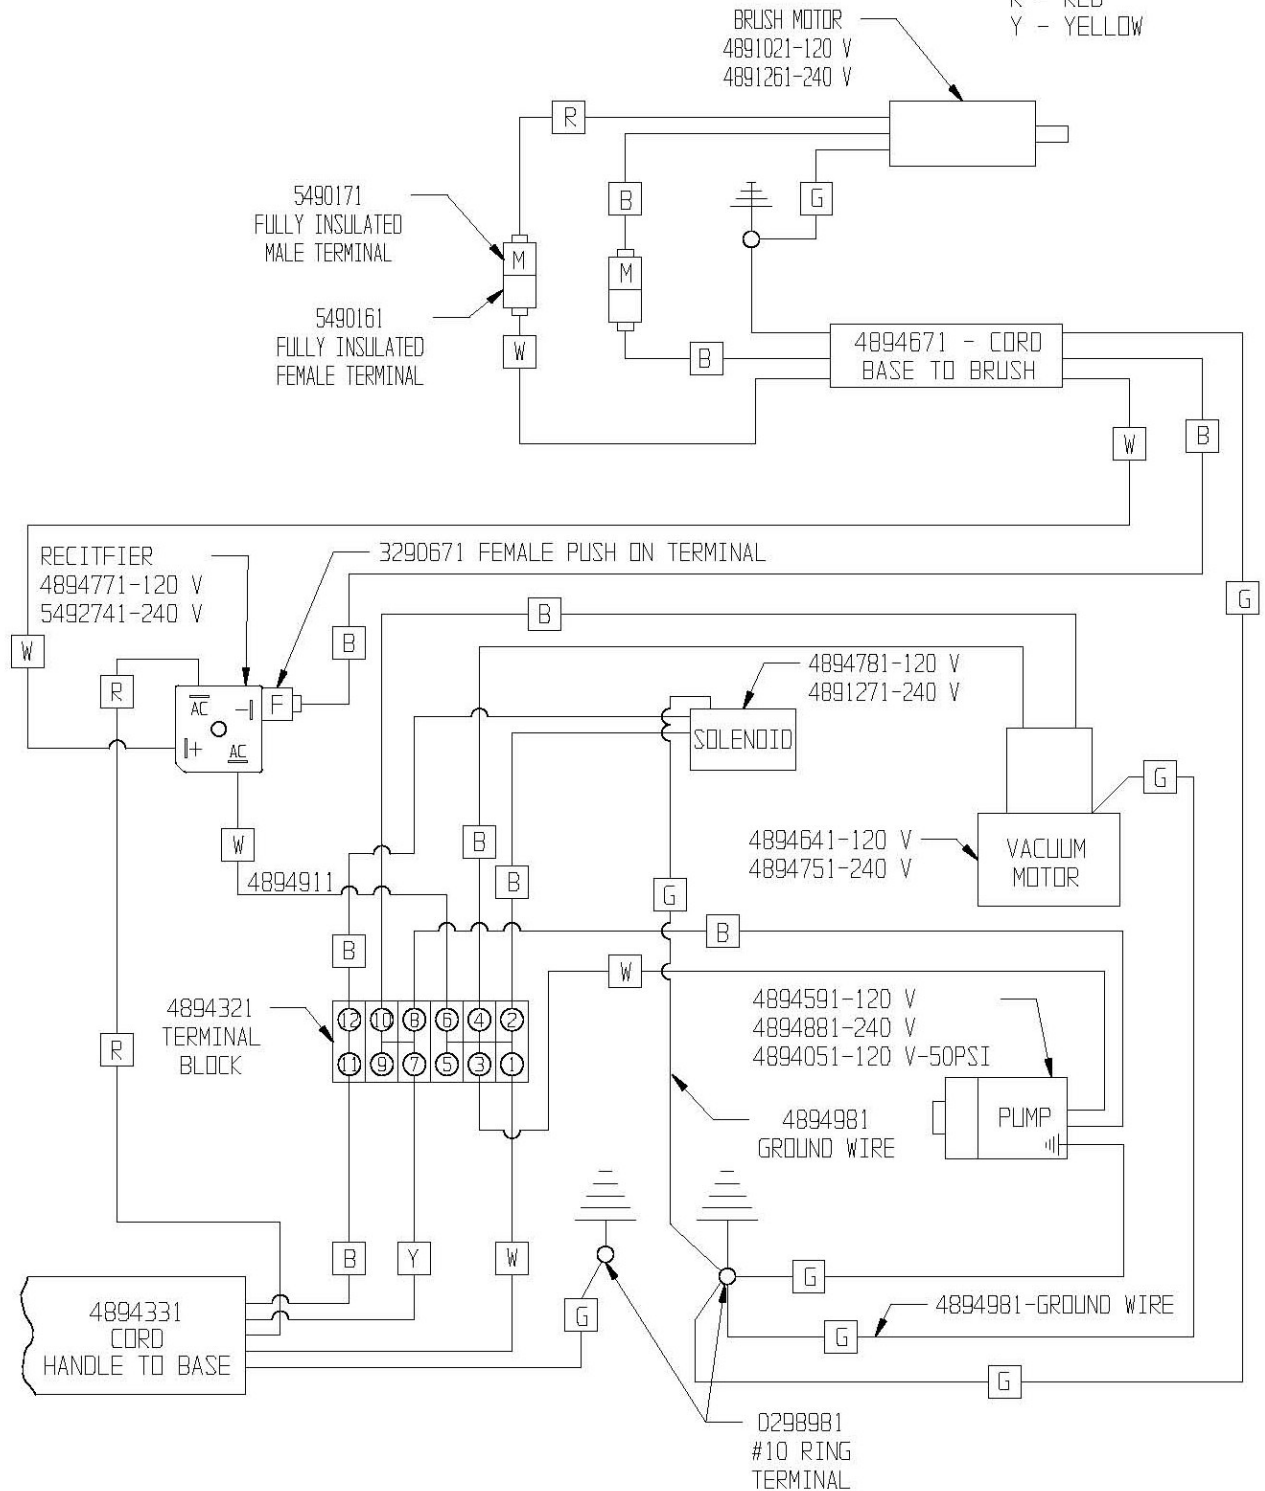

BRUSH ASSEMBLY

WIRING DIAGRAM - CONTROL HANDLE

WIRING DIAGRAM - FRAME AND BRUSH HEAD

- B - BLACK
- W - WHITE
- G - GREEN - GROUND
- R - RED
- Y - YELLOW

ACCESSORIES

PART NO.

PART DESCRIPTION

3097849	14" SQUEEGEE WITH BRUSH
2598551	15' VACUUM HOSE - CLEAR
2590361	1 1/2" HOSE CUFF - WAND END - USE WITH 2598551
2590371	1 3/4" HOSE CUFF - COUPLING END - USE WITH 2598551
4095461	15' VACUUM HOSE - BLACK
2594251	25' VACUUM HOSE
2599601	1 3/4" HOSE CUFF - COUPLING END - USE WITH 2594251
2599611	1 1/2" HOSE CUFF - WAND END - USE WITH 2594251
4098021	15' SOLUTION HOSE - LOW PRESSURE - FEMALE / FEMALE QDC
3891581	15' SOLUTION HOSE - LOW PRESSURE - MALE / MALE QDC
3890991	15' SOLUTION HOSE - LOW PRESSURE - FEMALE / MALE QDC
3890981	25' SOLUTION HOSE - LOW PRESSURE - MALE / MALE QDC
4097111	QUICK CONNECT ADAPTOR - FEMALE / FEMALE
4097101	3 - JET WAND - 12" WIDTH
4097201	2 - JET WAND - 12" WIDTH
4097301	SINGLE JET - 30" LONG STAIR WAND - 9 3/4" WIDTH
4097401	6" STAIR TOOL
4097501	4" UPHOLSTERY TOOL
4097601	3 1/2" DETAIL TOOL
4098031	8" FLATTENED INTERNAL SPRAY CREVICE TOOL
4098101	12" SQUEEGEE WITH WAND
4891699	BARE FLOOR SQUEEGEE
9094030	EXTRACTOR ACCESSORIES ILLUSTRATED PARTS BOOK
4891721	COIL HOSE WITH SPRAY GUN - LOW PRESSURE - FEMALE QDC
4892859	UPHOLSTERY KIT - INCLUDES:
4097501	4" UPHOLSTERY TOOL
2598551	15' VACUUM HOSE - CLEAR
4098021	15' SOLUTION HOSE - LOW PRESSURE - FEMALE / FEMALE QDC
4892869	DETAIL 3 - JET WAND TOOL KIT - INCLUDES:
4097101	3 - JET WAND - 12" WIDTH
2598551	15' VACUUM HOSE
4098021	15' SOLUTION HOSE - LOW PRESSURE - FEMALE / FEMALE QDC
4098089	15' SOLUTION HOSE EXTENSION KIT - INCLUDES:
2598551	15' VACUUM HOSE
3890991	15' SOLUTION HOSE - LOW PRESSURE - FEMALE / MALE QDC
2291211	5" ALUMINUM CONNECTOR