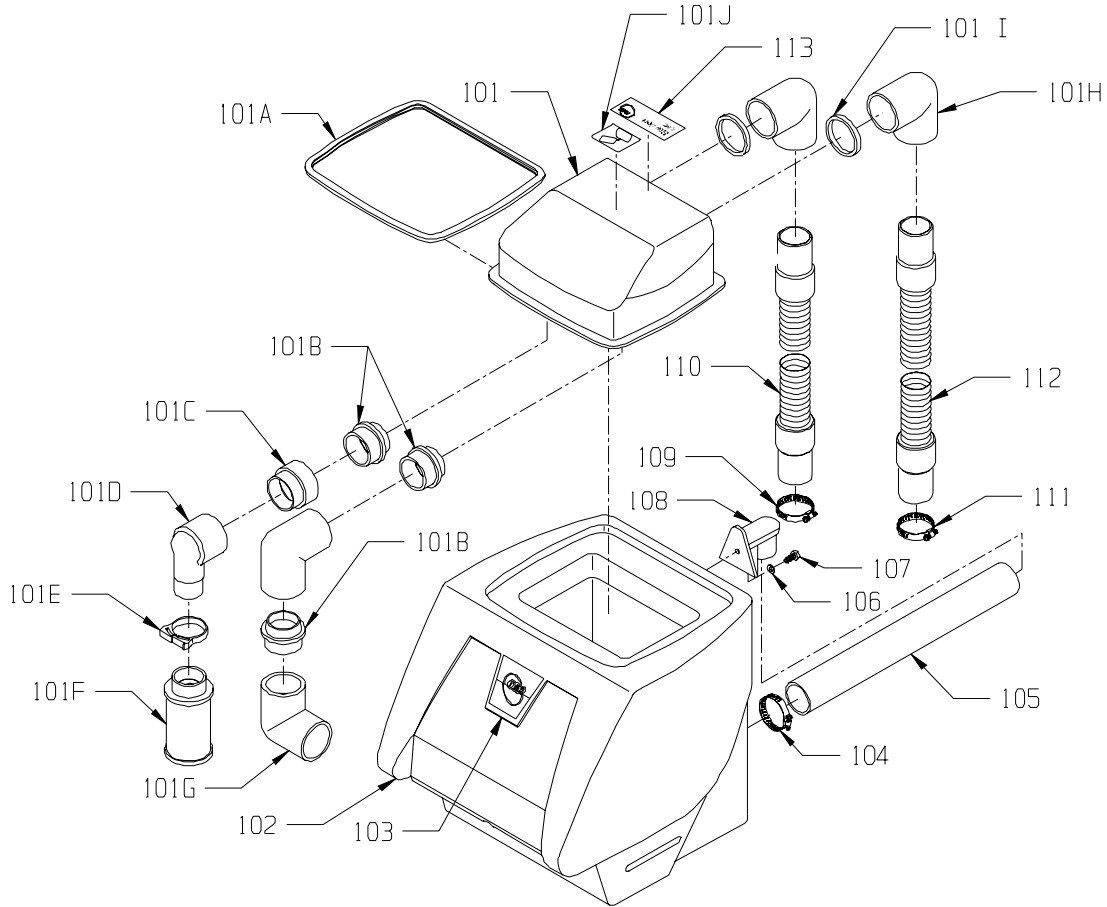

PARTS LIST
STALLION 8 SC

DOME ASSEMBLY

ITEM	PART NO.	PART DESCRIPTION	QTY.
101	4894969	DOME ASSEMBLY - INCLUDES:	1
	4894351	DOME	1
101A	4890121	DOME GASKET	1
101B	4890911	ADAPTOR - 1 1/2 MPT X 1 1/2 MSL	3
101C	4894571	1 1/2" MALE ADAPTER	1
101D	4894802	90° HOSE BARB	1
101E	4894081	CLAMP - HOSE - 1.593" - 1.812"	1
101F	2391541	FLOAT SCREEN ASSEMBLY	1
101G	4890891	ELBOW 1.5 FSL X 1.5 FT	1
101H	4898181	90° ELBOW	2
101I	3890401	DRAIN VALVE GASKET	2
101J	4892781	DEFOAMER LABEL - STALLION LABEL KIT	1
102	4894301	RECOVERY TANK	1
103	4892781	NSS LOGO DECAL - STALLION LABEL KIT	1
104	4892671	HOSE CLAMP - 1 1/16" TO 2"	1
105	4992611	DRAIN HOSE 15"	1
106	9120880	1/4 SPLIT LOCK WASHER - PACK OF 10	1
107	9121210	1/4-20 X 5/8 HEX BOLT - PACK OF 10	1
108	4890033	DRAIN HOSE PLUG	1
109	4892671	HOSE CLAMP - 1 1/16" TO 2"	1
110	4894611	HOSE - VAC	1
111	4892671	HOSE CLAMP - 1 1/16" TO 2"	1
112	4894651	HOSE - VAC NOZZLE	1
113	4892791	IDENTIFIER DECAL - STALLION 8 SC	1