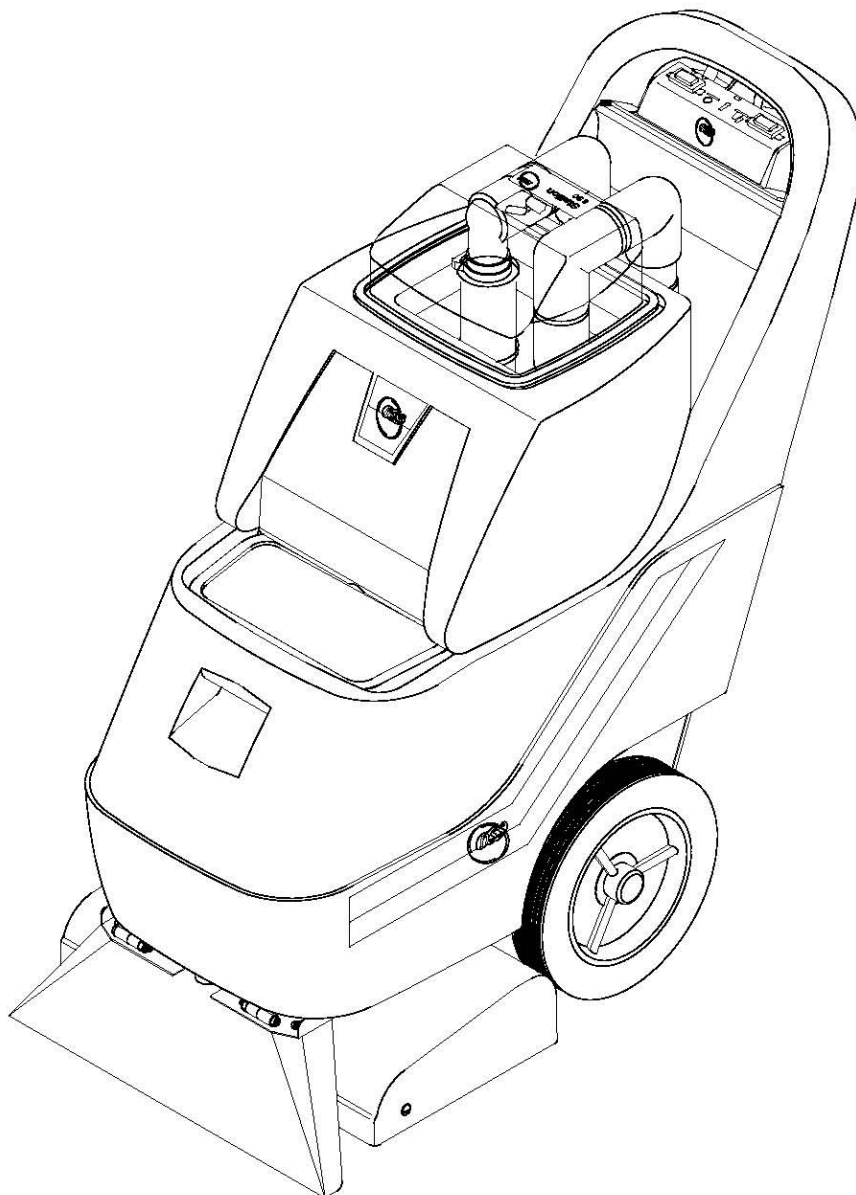

PARTS LIST
STALLION 8 SC

DOME ASSEMBLY

ITEM	PART NO.	PART DESCRIPTION	QTY.
101	4894969	DOME ASSEMBLY - INCLUDES:	1
	4894351	DOME	1
101A	4890121	DOME GASKET	1
101B	4890911	ADAPTOR - 1 1/2 MPT X 1 1/2 MSL	3
101C	4894571	1 1/2" MALE ADAPTER	1
101D	4894802	90° HOSE BARB	1
101E	4894081	CLAMP - HOSE - 1.593" - 1.812"	1
101F	2391541	FLOAT SCREEN ASSEMBLY	1
101G	4890891	ELBOW 1.5 FSL X 1.5 FT	1
101H	4898181	90° ELBOW	2
101I	3890401	DRAIN VALVE GASKET	2
101J	4892781	DEFOAMER LABEL - STALLION LABEL KIT	1
102	4894301	RECOVERY TANK	1
103	4892781	NSS LOGO DECAL - STALLION LABEL KIT	1
104	4892671	HOSE CLAMP - 1 1/16" TO 2"	1
105	4992611	DRAIN HOSE 15"	1
106	9120880	1/4 SPLIT LOCK WASHER - PACK OF 10	1
107	9121210	1/4-20 X 5/8 HEX BOLT - PACK OF 10	1
108	4890033	DRAIN HOSE PLUG	1
109	4892671	HOSE CLAMP - 1 1/16" TO 2"	1
110	4894611	HOSE - VAC	1
111	4892671	HOSE CLAMP - 1 1/16" TO 2"	1
112	4894651	HOSE - VAC NOZZLE	1
113	4892791	IDENTIFIER DECAL - STALLION 8 SC	1