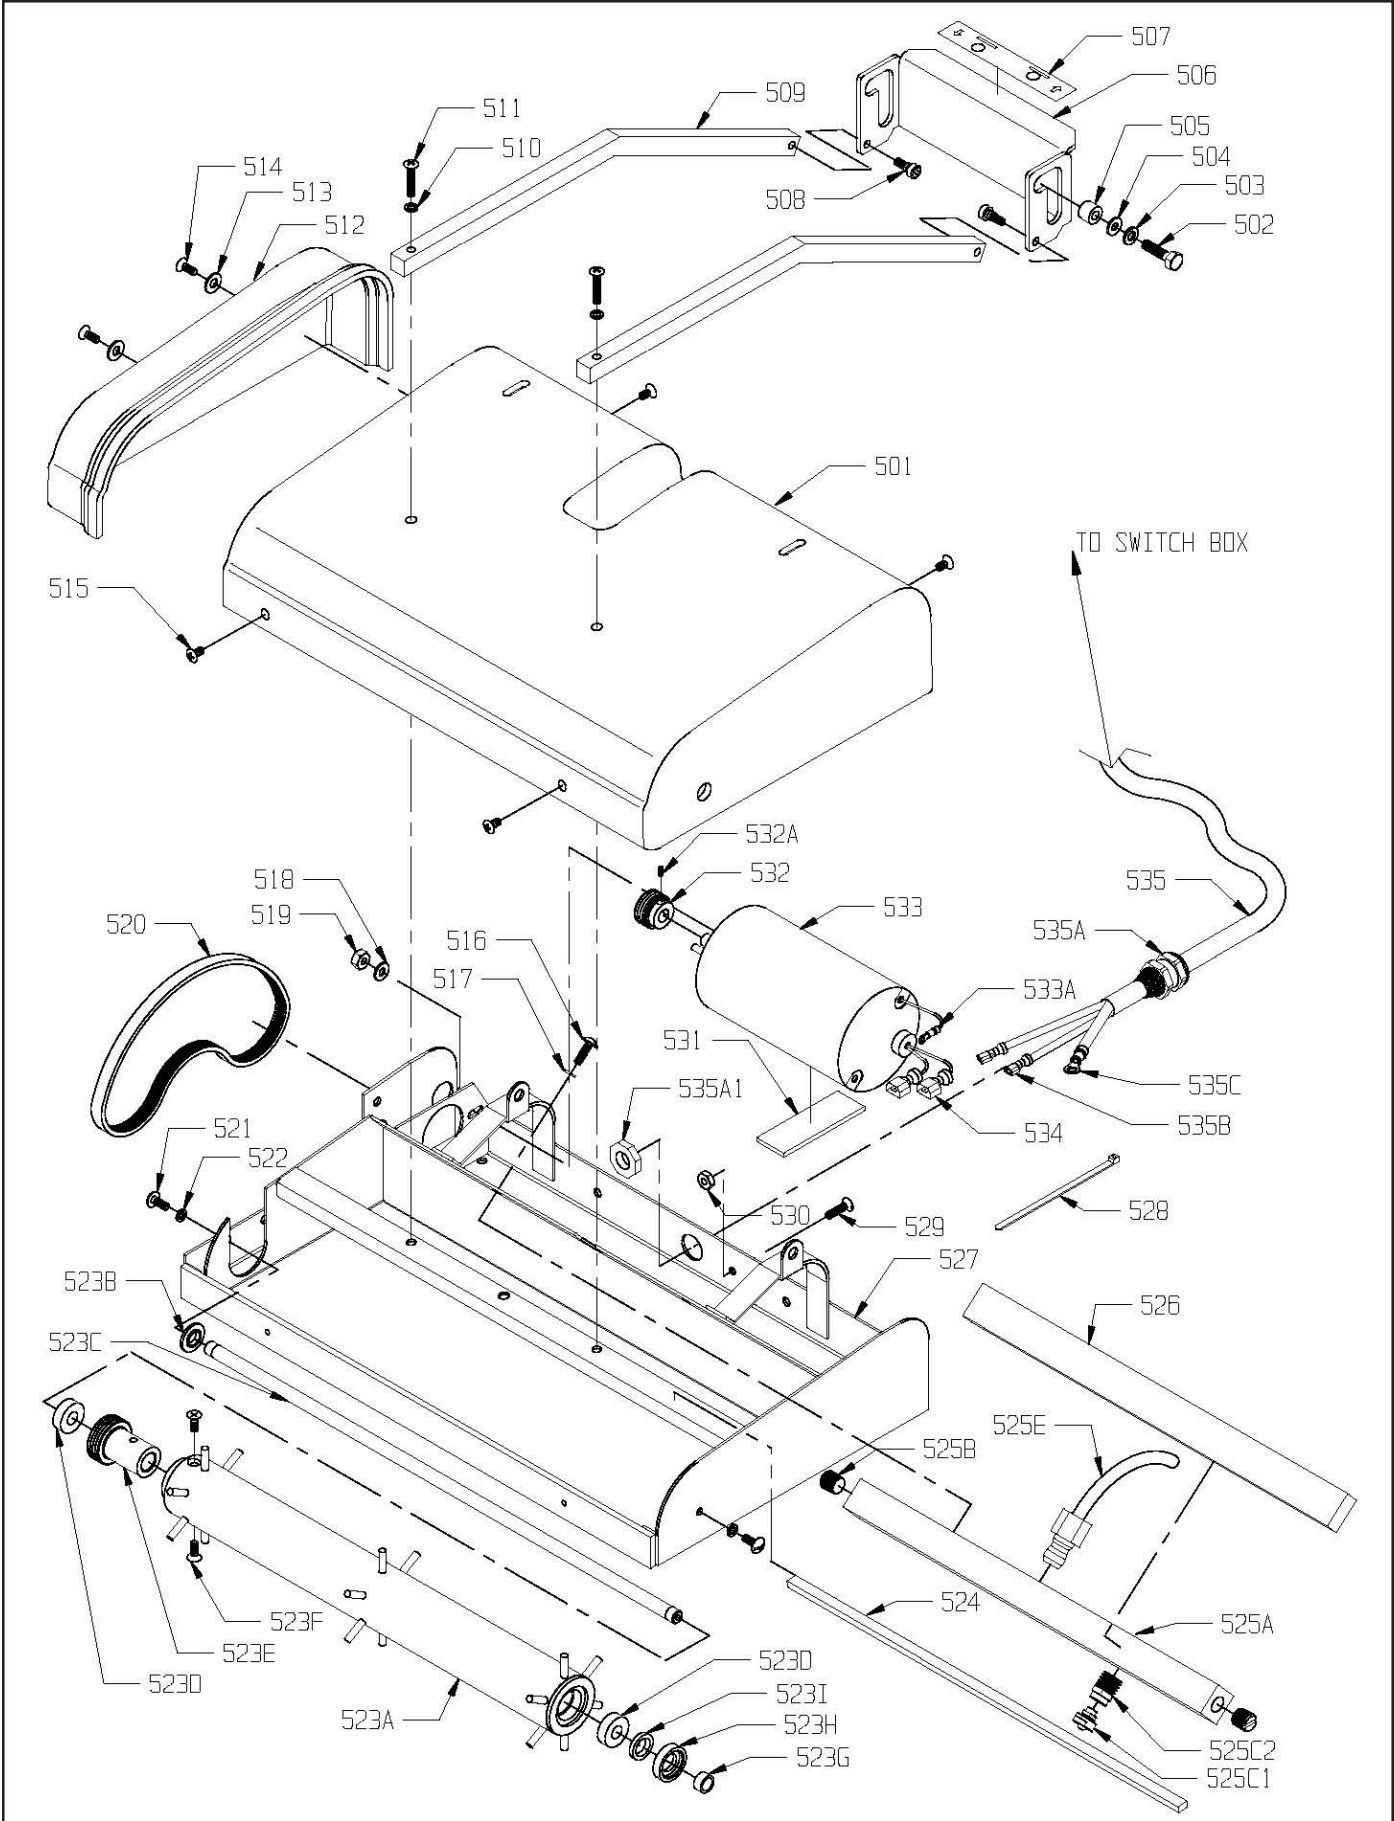

BRUSH ASSEMBLY

ITEM	PART NO.	PART DESCRIPTION	QTY.
	4894729	HOUSING - BRUSH ASSEMBLY 120 VOLT	1
	4894859	HOUSING - BRUSH ASSEMBLY 240 VOLT	1
501	4894631	BRUSH HOUSING COVER	1
502	9121250	1/4-20 X 3/4 HEX BOLT - PACK OF 10	2
503	9120880	1/4 SPLIT LOCK WASHER - PACK OF 10	2
504	9120930	9/32 I.D. X 5/8 O.D. X .051/.080 THICK FLAT WASHER (1/4) PACK OF 10	2
505	4894441	BRUSH LIFT GUIDE	2
506	4894103	BRUSH FOOT PEDAL	1
507	4892781	STALLION LABEL KIT	1
508	9121289	1/4 DIAMETER X 3/16 LONG SOCKET HEAD SHOULDER BOLT (10-24) - PACK 1	2
509	4894203	BRUSH LIFT ARM	2
510	9120320	#10 SPLIT LOCK WASHER - PACK OF 10	2
511	9120450	10-24 X 1 ROUND HEAD PHILLIPS MACHINE SCREW - PACK OF 10	2
512	4891971	BELT COVER	1
513	9120207	3/16 I.D. X 1/2 O.D. EYELET - BRASS - PACK OF 2	2
514	9120585	10-24 X 1/5 OVAL HEAD PHILLIPS MACHINE SCREW - PACK OF 10	2
515	9120580	10-24 X 5/8 ROUND HEAD SLOT MACHINE SCREW - BRASS - PACK OF 10	4
516	9120385	10-24 X 3/8 ROUND HEAD PHILLIPS MACHINE SCREW WITH SEALENT - PACK OF 2	2
517	9120320	#10 SPLIT LOCK WASHER - PACK OF 10	2
518	9120370	7/32 I.D. X 1/2 O.D. X .032/.065 THICK FLAT WASHER #10 - PACK OF 10	2
519	9120660	10-32 HEX NUT WITH NY-LOK INSERT - PACK OF 10	2
520	4894381	POLY-V BELT	1
521	9120410	10-24 X 1/2 ROUND HEAD PHILLIPS MACHINE SCREW - PACK OF 10	2
522	9120320	#10 SPLIT LOCK WASHER - PACK OF 10	2
	4894949	BRUSH ASSEMBLY- INCLUDES:	1
523A	4894451	BRUSH	1
523B	4890971	SHIELD	1
523C	4894661	BRUSH AXLE	1
523D	4890961	BEARING - BRUSH	2
523E	4894251	BRUSH PULLEY	1
523F	9120670	10-32 X 5/8 FLAT HEAD PHILLIPS MACHINE SCREW - PACK OF 10	2
523G	4894371	BUSHING - BRUSH	1
523H	4894281	BRUSH THREAD GUARD	1
523I	3695051	SHAFT SEAL	1
524	8891080	3/16" X 5/16" NEOPRENE GASKET	1.3
	4894909	SPRAY BAR ASSEMBLY - INCLUDES:	
525A	4891951	SPRAY BAR	1
525B	2392151	1/4" PIPE PLUG - BRASS	2
525C	4990971	SPRAY TIP & BODY - INCLUDES:	3
525C1	4990981	SPRAY TIP ONLY	3
525C2	4891291	SPRAY BODY ONLY	3
525D	4892111	SPRAY BODY "O" RING - NOT SHOWN	3
525E	4895011	HOSE - PUMP TO SPRAY BAR	1
526	8891100	1/2" X 1" GASKET MATERIAL	1.3
527	4892073	BRUSH FRAME	1
528	9123005	1/8 X 5 1/2 WIRE TIE - PACK OF 5	1
529	9120430	10-24 X 3/4 ROUND HEAD PHILLIPS MACHINE SCREW - PACK OF 10	2
530	9120360	10-24 HEX NUT WITH STAR LOCK WASHER - PACK OF 10	3
531	8891130	1" X 1/8" NEOPRENE GASKET	1
532	4894241	MOTOR PULLEY - INCLUDES:	1
532A	9120640	10-32 X 1/4 SET SCREW - CUP POINT - PACK OF 10	2
533	4891021	MOTOR - BRUSH DRIVE - 120 VOLT - SEALED - INCLUDES:	1
	4891261	MOTOR - BRUSH DRIVE - 240 VOLT - SEALED - INCLUDES:	1
533A	0298981	#10 RING TERMINAL 14-16 GA	1
534	4991371	FULLY INSULATED MALE TERMINAL 18-22 GAGE	2
535	4894671	CORD - BRUSH MOTOR - INCLUDES:	1
535A	4890831	STRAIN RELIEF - INCLUDES:	1
535A1	0891131	PLASTIC STRAIN RELIEF NUT	1
535B	4991361	FULLY INSULATED FEMALE TERMINAL 18-22 GAGE	4
535C	0298981	#10 RING TERMINAL 14-16 GA	2

BRUSH ASSEMBLY