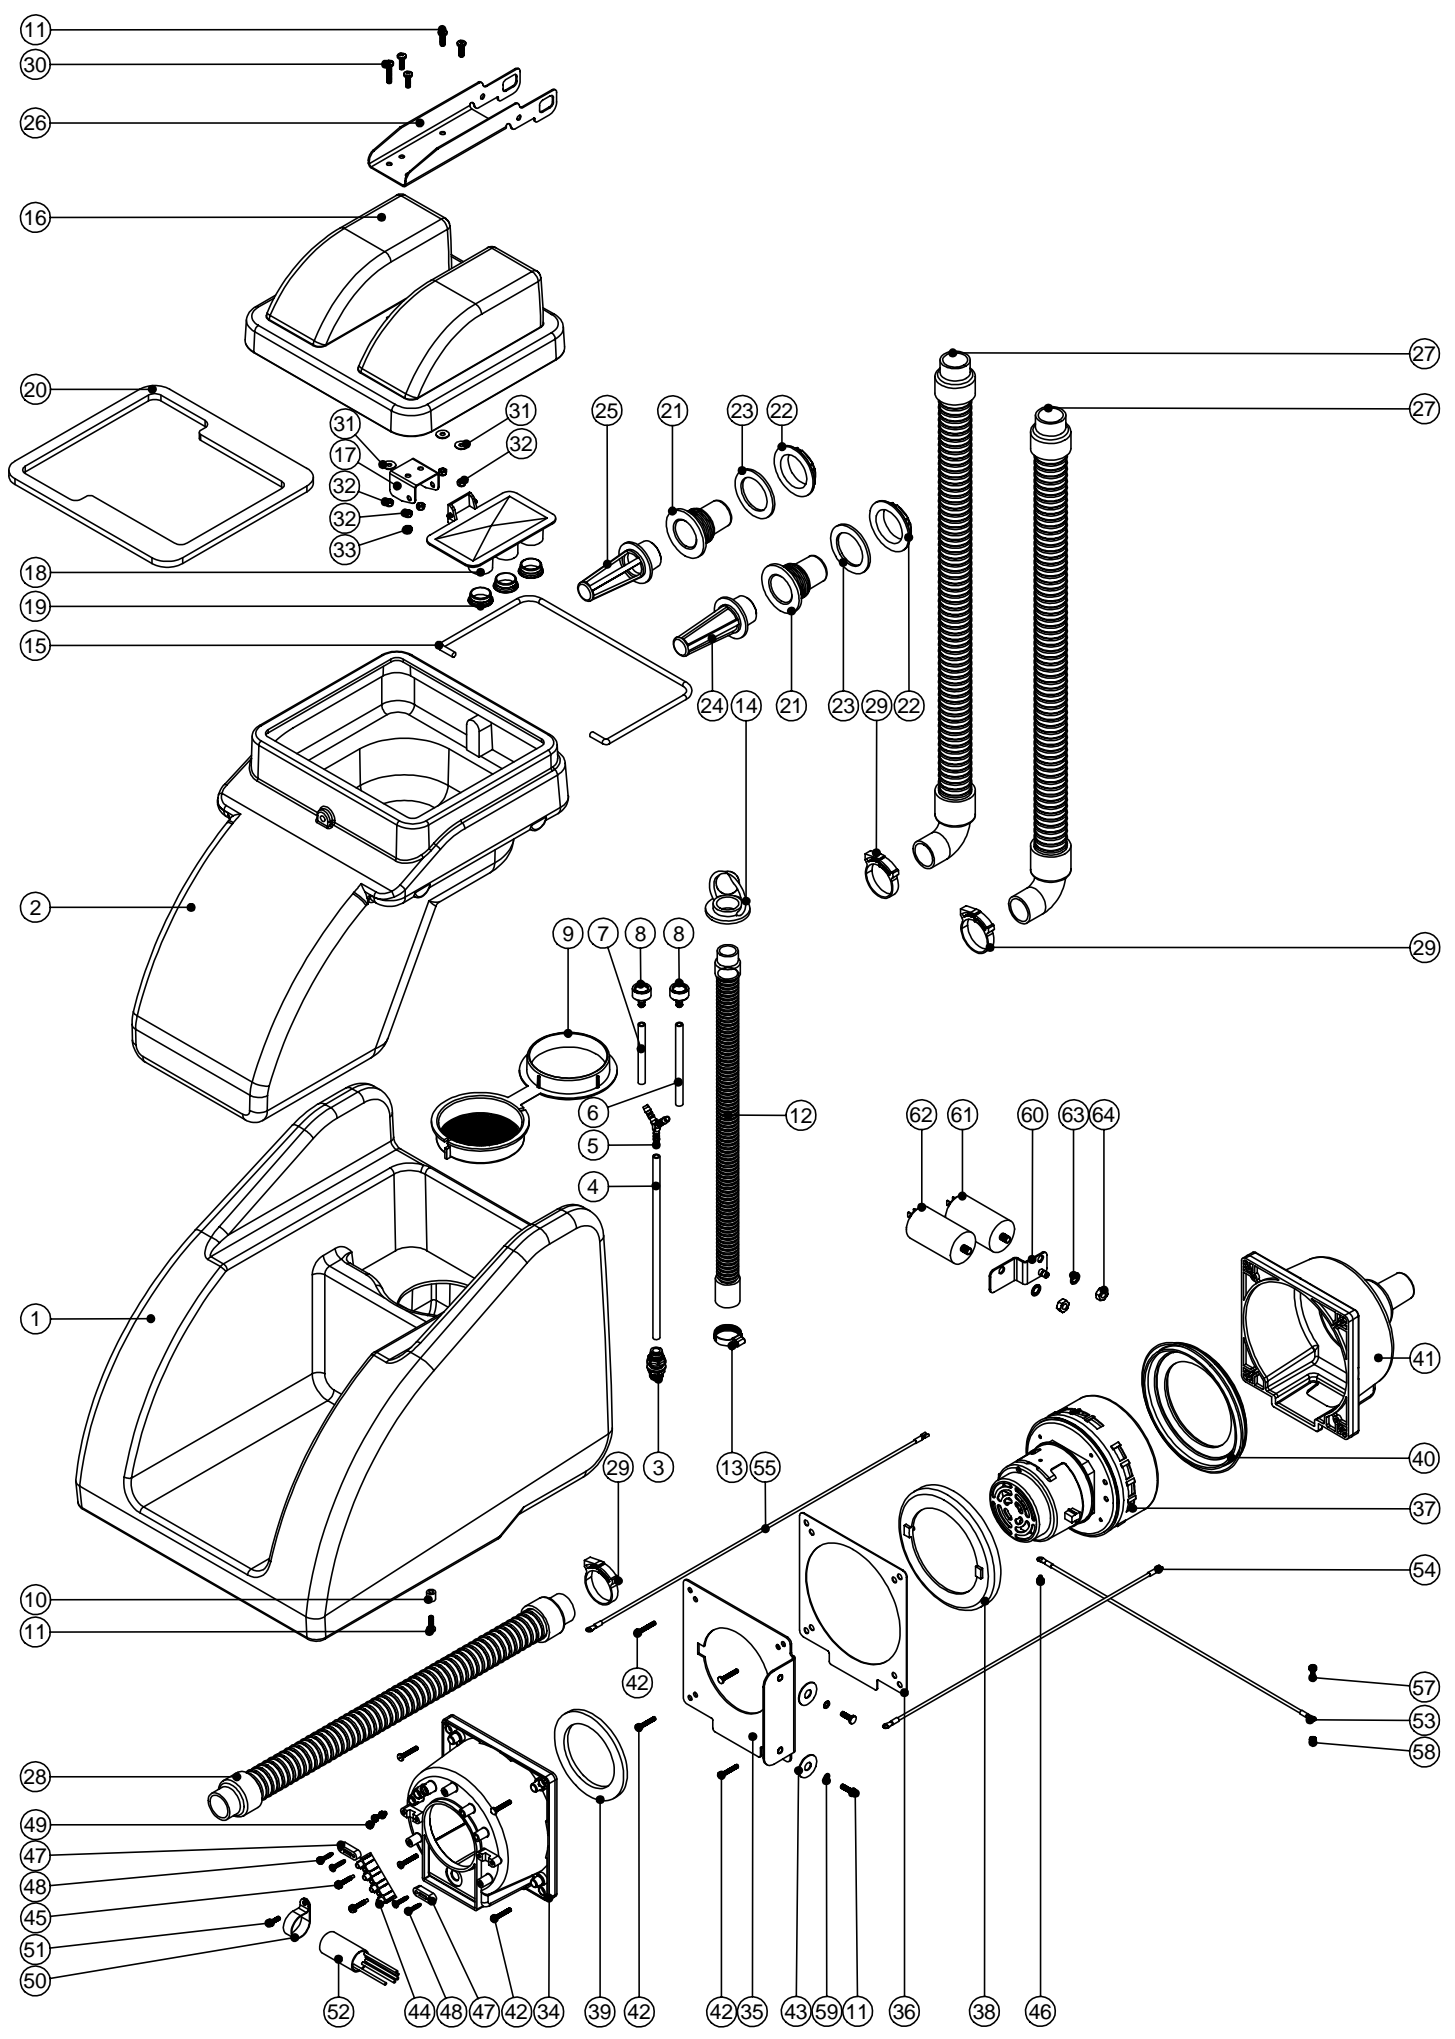

Numatic International Spare Parts

234094

DRAWING: EXP525 ISS:A01

14/05/2001

Model No:TT1535 Vac Pod / Separator & Tank Assembly

Numatic International Spare Parts

Model No:TT1535 Vac Pod / Separator & Tank Assembly

POS:	ITEM NO:	DESCRIPTION:	COMMENTS:
1	227390	BOTTOM TANK	
2	227391	TOP TANK	
3	216258	BULKHEAD FITTING 8mm SUPPLIERS REF 3116 08 00	
4	303533	250MM LONG CLEAR PVC TUBE	
5	216257	DIVIDER	
6	303534	110MM LONG CLEAR PVC HOSE	
7	303535	80MM LONG CLEAR PVC TUBE	
8	502040	GAUZE FILTER ASSEMBLY	
9	229282	FILTER CAP	
10	219574	NYLON SPACER	
11	219547	M5 X 16MM LONG POZI PAN SCREW	
12	213021	DUMP HOSE ASSEMBLY	
13	219509	STAINLESS STEEL JUBILEE CLIP	
14	206058	HOSE CLOSURE	
15	338079	CARRYING HANDLE	
16	229387	SEPARATOR ASSEMBLY MOULDINGS	
17	329277	FLAP BRACKET	
18	229224	COVER MOULDING FRONT	
19	206315	TUBE END PLUG	
20	202094	SEPARATOR SEALING GASKET	
21	206228	DRAIN HOSE CONNECTOR	
22	206116	BLACK NUT MOULDING	
23	219310	RUBBER WASHER	
24	206265	BARREL FILTER	
25	206534	BARREL FILTER	
26	329278	SEPARATOR BRACKET	
27	329270	600MM LONG BLACK HOSE ASSEMBLY	
28	329271	500MM LONG INTERNAL HOSE ASSEMBLY	
29	219736	HOSE CLAMP	
30	219575	M5 X 25MM LONG POZI DRIVE SCREW	
31	219644	M5 FORM G WASHER	
32	219633	M5 NYLON INSERT NUT	
33	219645	M5 STAINLESS STEEL DOMENUT	
34	227393	VAC POD TOP	
35	303561	NUTSERTED POD MOUNTING PLATE	
36	202096	CENTRE GASKET - VAC POD	
37	205060	230V MOTOR	
	205062	110V MOTOR	
38	202030	TOP MOTOR GASKET	
39	202078	MOTOR CAP GASKET	
40	202077	BOTTOM MOTOR GASKET	
41	227394	VAC POD BOTTOM	
42	219369	NO8.1" LG.POZI-PAN.SCREW.S/STEEL.PLASTITE	
43	202097	RUBBER WASHER	
44	220204	TERMINAL BLOCK	
45	219274	M4 X 25MM LONG STETS SCREW	
46	219566	M4.6MM LG.POZI-PAN.SCREW.Z/PL.TAPTITE	
47	227008	CABLE CLAMP	
48	219107	No6 X 5/8" LONG PLASTITE SCREW	
49	219090	M4.8MM LG.POZI-PAN.SCREW.Z/PL.SEM	
50	220288	30MM DIA WHITE P CLIP	
51	219101	NO8 X 1/2" LONG POZI PAN SCREW	
52	220864	SUPPRESSOR ASSEMBLY	
53	320769	400MM LONG GREEN/YELLOW LINK WIRE ASSEMBLY	
54	320770	400MM LONG BLUE LINK WIRE ASSEMBLY	
55	320771	500MM LONG BROWN LINK WIRE ASSEMBLY	
56	320092	GREEN/YELLOW LINK WIRE	
57	219471	M4.12MM LG.POZI-PAN.SCREW.Z/PL.SEM	
58	219083	M4 NYLOC STIFFNUT	
59	219016	M5 SHAKEPROOF WASHER	
60	303562	NUTSERTED CAPACITOR BRACKET	110V MACHINES ONLY
61	220876	20 MFD MOTOR RUN CAPACITOR (450V)	230V MACHINES ONLY
	220887	50 MFD MOTOR RUN CAPACITOR (250V)	110V MACHINES ONLY
62	220887	50 MFD MOTOR RUN CAPACITOR (250V)	110V MACHINES ONLY
63	219018	M8 SHAKEPROOF WASHER	
64	219079	M8 PLAIN HEX NUT