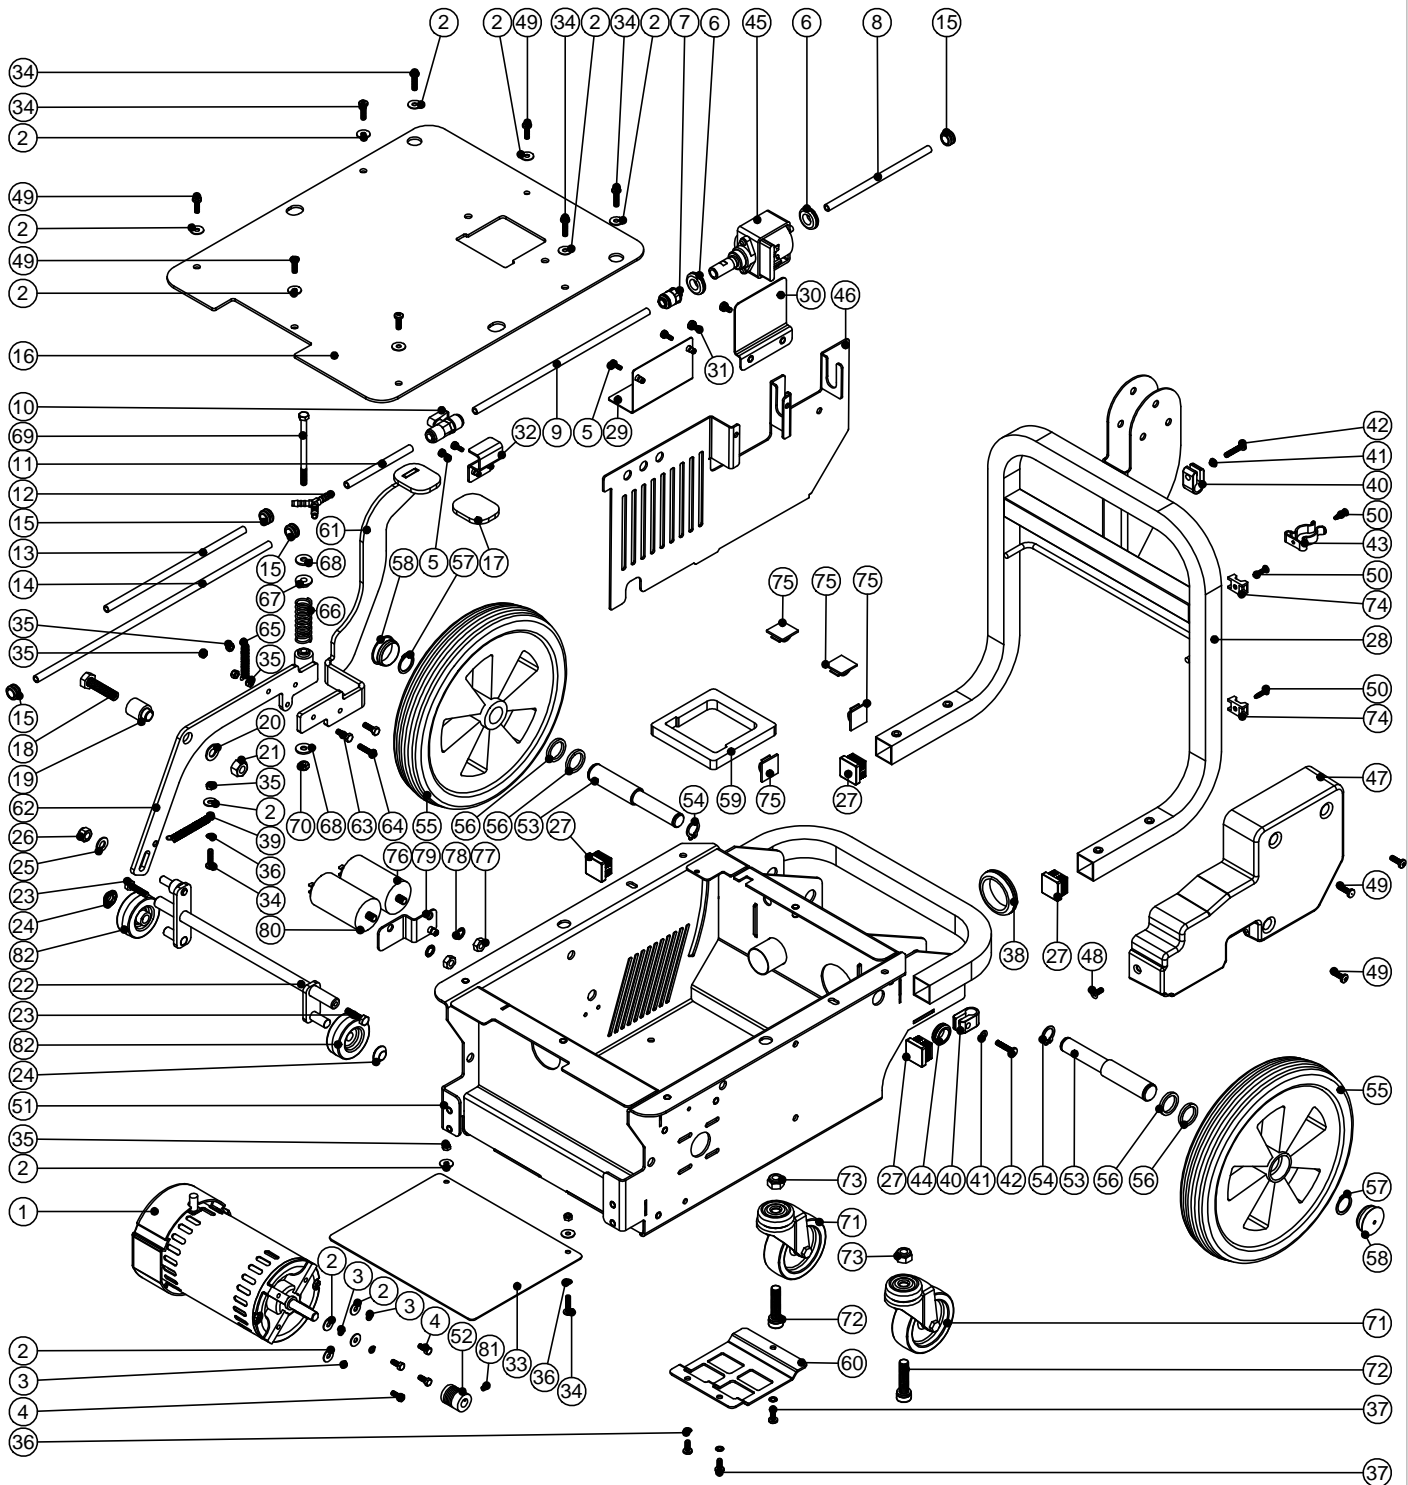

Numatic International Spare Parts

Model No:TTQ1535 CHASSIS ASSEMBLY

234092

DRAWING: EXP523 ISS:A04
21/11/2002

Numatic International Spare Parts

Model No:TTQ1535 CHASSIS ASSEMBLY

POS:	ITEM NO:	DESCRIPTION:	COMMENTS:
1	205092	PSC INDUCTION MOTOR (400W) (230V) (50HZ)	
	205093	PSC INDUCTION MOTOR (400W) (120V) (60HZ)	
	205094	PSC INDUCTION MOTOR (400W) (115V) (50HZ)	
	205043	PSC INDUCTION MOTOR (400W) (220V) (60HZ)	
	205054	PSC INDUCTION MOTOR (400W) (100V) (50/60HZ)	
2	219644	M5 FORM G STAINLESS STEEL WASHER	
3	219648	M5 SINGLE COIL WASHER	
4	219498	M5 X 12MM LONG STAINLESS STEEL HEX SCREW	
5	219471	M4 X 12MM LONG POZI PAN SEMS SCREW	
6	219735	GROMMET	
7	216261	STRAIGHT ADAPTOR	
8	303540	160MM LONG CLEAR PVC HOSE	
9	303542	270MM LONG CLEAR PVC HOSE	
10	216260	MINI BALL VALVE	
11	303539	100MM LONG CLEAR PVC HOSE	
12	216264	EQUAL Y CONNECTOR	
13	303541	215MM LONG CLEAR PVC HOSE	
14	303543	365MM LONG CLEAR PVC HOSE	
15	219680	GROMMET	
16	329223	TOP COVER	
17	202098	FOOT PEDAL PAD	
18	219589	M10 X 40MM LONG HEX BOLT	
19	206533	PEDAL BOSS	
20	219449	M10 FORM A WASHER	
21	219074	M10 FULL NUT	
22	429066	PIVOT WHEEL WELDED ASSEMBLY (PAINTED GREY)	
23	219229	M6 X 25MM LONG HEX SCREW	
24	229290	3/8 INCH STAINLESS CAP	
25	219010	M8 FORM A WASHER	
26	219078	M8 NYLON INSERT NUT	
27	20662V	1 INCH SQUARE BLACK TUBE END STOP	
28	303560	HANDLE WELDED ASSEMBLY	
29	303556	NUTSERTED DEFLECTOR PLATE	
30	303557	NUTSERTED SPLASH PLATE	
31	219047	M5 X 10MM LONG POZI PAN SEMS SCREW	
32	303555	NUTSERTED TAP BRACKET	
33	329283	WHEEL GUARD	
34	219571	M5 X 20MM LONG POZI PAN STAINLESS STEEL SCREW	
35	219633	M5 STAINLESS STEEL NYLON INSERT NUT	
36	219016	M5 SHAKEPROOF WASHER	
37	219740	M5 X 12MM LONG STAINLESS STEEL POZI PAN SCREW	
38	219265	GROMMET	
39	219733	EXPANSION SPRING	
40	219743	CABLE CLEAT	
41	219003	M5 FORM A STEEL WASHER	
42	219575	M5 X 25MM LONG POZI PAN STAINLESS STEEL SCREW	
43	219503	TOOL CLIP	
44	219631	19MM GROMMET	
45	216303	230V / 50Hz ULKA PUMP	
	216304	120V / 60Hz ULKA PUMP	
	216285	220V / 60Hz ULKA PUMP	
	216286	100V / 50/60Hz ULKA PUMP	
46	429062	DIVIDER PLATE (PAINTED GREY)	
47	227384	BELT COVER MOULDING	
48	219405	M5 X 10MM LONG POZI PAN COUNTERSUNK SCREW	
49	219547	M5 X 16MM LONG POZI PAN STAINLESS STEEL SCREW	
50	219036	No8 X 5/8 INCH LONG POZI PAN SELF TAPPING SCREW	
51	303516	MK2 NUTSERTED CHASSIS ASSEMBLY (PAINTED GREY)	
52	206557	DRIVE PULLEY	
53	206497	AXLE	
54	229051	EXTERNAL CIRCLIP	
55	204028	10 INCH WHEEL	
56	219505	NYLON WASHER	
57	219724	20MM EXTERNAL CIRCLIP	
58	206131	BLACK PLASTIC CAP	
59	202100	TOP COVER SEAL	
60	329336	BAFFLE PLATE	
61	429073	REAR PEDAL WELDED ASSEMBLY (PAINTED RED)	
62	429072	INNER PEDAL WELD ASSEMBLY (PAINTED RED)	
63	219051	M5 X 16MM LONG HEX SCREW	
64	219546	M5 X 20MM LONG POZI PAN SEMS SCREW	
65	226093	EXTENSION SPRING	
66	226092	COMPRESSION SPRING	
67	219781	SHOULDER WASHER	
68	219008	M6 FORM G WASHER	
69	219534	M6 X 90MM LONG HEX BOLT	
70	219642	M6 STAINLESS STEEL NYLON INSERT NUT	
71	204085	75MM CASTOR	
72	219782	M10 X 25MM LONG HEXAGON HEAD CAP SCREW	
73	219649	M10 NYLON INSERT NUT	
74	220904	CABLE CLIP PLATFORM	
75	220403	CABLE CLIP	
76	220876	20 MFD MOTOR RUN CAP (450V)	230V MACHINES
	220897	25 MFD MOTOR RUN CAPACITOR (450V)	220V MACHINES
	220878	50 MFD MOTOR RUN CAPACITOR (250V)	100V / 115V / 120VMACHINES
77	219079	M8 PLAIN NUT	100V / 115V / 120V MACHINES
78	219081	M8 SHAKEPROOF WASHER	100V / 115V / 120V MACHINES
79	303562	CAPACITOR BRACKET	100V / 115V / 120V MACHINES
80	220878	50 MFD MOTOR RUN CAPACITOR	100V / 115V / 120V MACHINES
81	219784	M5 X 8MM LONG BLACKODISED GRUB SCREW	100V / 115V / 120V MACHINES
82	329339	50MM MODIFIED WHEEL	