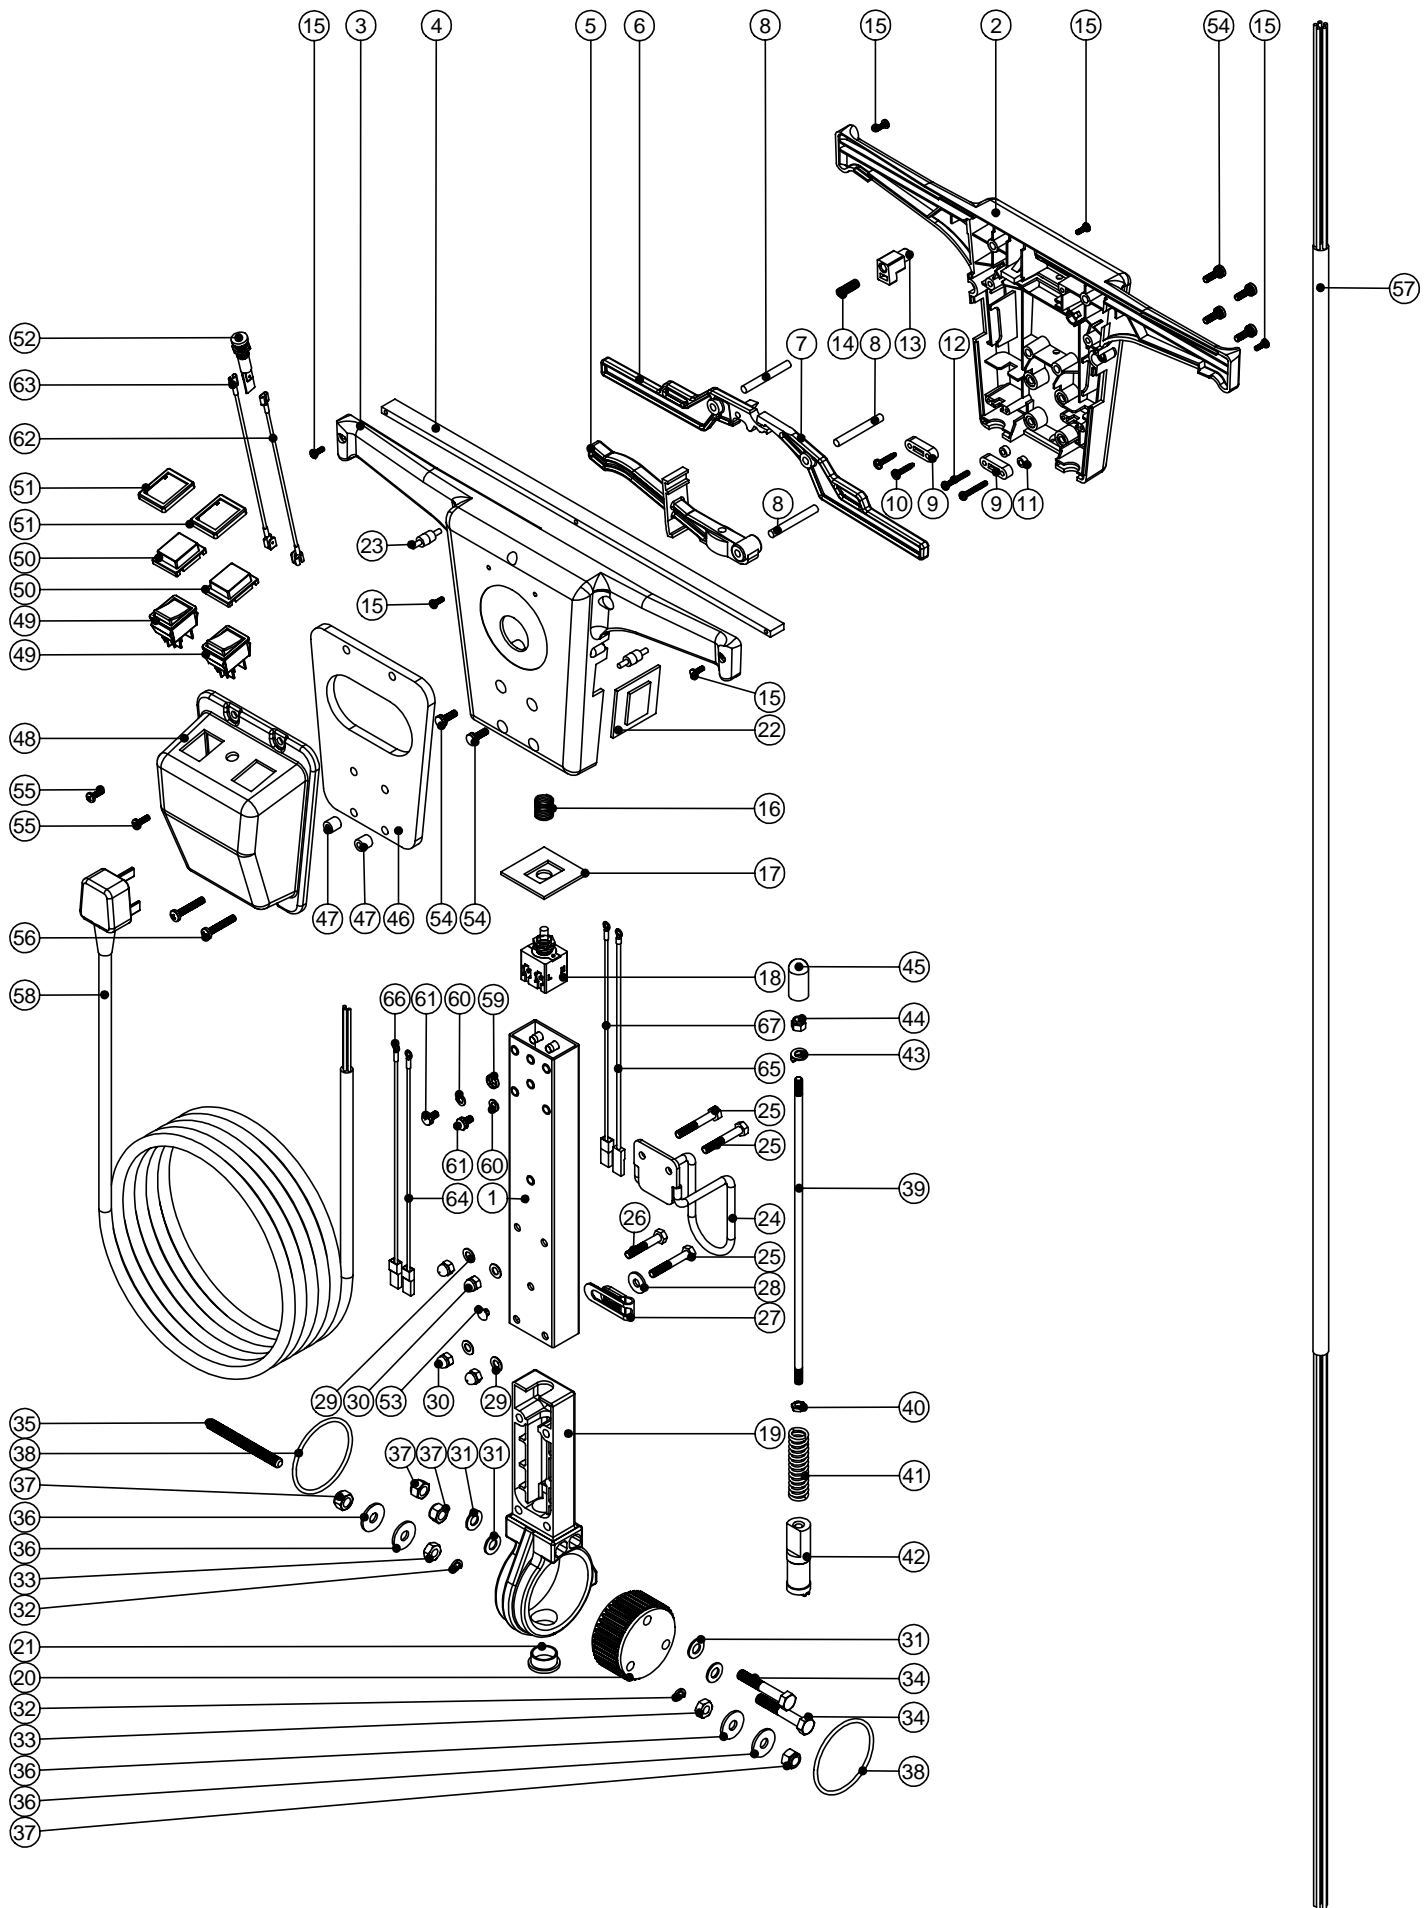

Numatic International Spare Parts

234093

DRAWING: EXP524 ISS:A01

06/06/2001

Model No:TT1535 Handle Assembly

Numatic International Spare Parts

Model No:TT1535 Handle Assembly

POS:	ITEM NO:	DESCRIPTION:	COMMENTS:
1	429061	HANDLE (PAINTED SILVER)	
2	329677	REAR HANDLE HALF	
3	329162	FRONT HANDLE HALF	
4	229076	SUPPORT STRIP	
5	229003	ADJUSTMENT LEVER	
6	229001	RIGHTHAND SWITCH LEVER	
7	229000	LEFTHAND SWITCH LEVER	
8	229071	LEVER MOUNTING PIN	
9	227008	CABLE CLAMP	
10	219107	No6 X 5/8" LONG PLASTITE SCREW	
11	219745	PLASTIC SPACER	
12	219602	No6 X 1" LONG PLASTITE SCREW	
13	229066	RELEASE BUTTON	
14	219323	COMPRESSION SPRING	
15	219212	M3.5 X 10MM LONG TAPTITE SCREW	
16	229028	SPRING	
17	229011	SWITCH PLATE	
18	229010	SWITCH	
19	229081	HANDLE CASTING	
20	229074	ADJUSTMENT GEAR	
21	229099	25MM DIAMETER HOLE PLUG	
22	229026	BLANKING PLATE	
23	229033	BLANKING PIN	
24	303498	CABLE HOOK WELD ASSEMBLY	
25	21965V	M6 X 40MM LONG HEX HEAD BOLT	
26	219064	M6 X 35MM LONG HEX HEAD BOLT	
27	229139	P - CLIP	
28	219008	M6 FORM G WASHER	
29	219007	M6 FORM B WASHER	
30	219080	M6 DOMENUT	
31	219010	M8 FORM A WASHER	
32	219019	M8 SINGLE COIL SPRING WASHER	
33	219079	M8 PLAIN HEX NUT	
34	219091	M8 X 50MM LONG HEX HEAD BOLT	
35	229395	SEPARATOR PIVOT SHAFT	
36	219716	M8 FORM G STAINLESS STEEL WASHER	
37	219078	M8 STIFFNUT	
38	219254	O-RING	
39	229394	HANDLE LOCKING ROD 296mm LONG	
40	219099	M6 HALF NUT	
41	229138	SPRING	
42	229073	GEAR LOCKING PIN	
43	219017	M6 DOUBLE COIL SPRING WASHER	
44	219088	M6 STIFFNUT	
45	219607	RUBBER PROTECTION CAP	
46	220808	SWITCH COVER GASKET	
47	219574	NYLON SPACER	
48	229391	SWITCH COVER MOULDING	
49	220809	GREEN ILLUMINATED ROCKER SWITCH	
50	220810	SWITCH SPLASH COVER	
51	220811	SWITCH SNAP ON FRAME	
52	220812	230V NEON INDICATOR	
	220813	120V NEON INDICATOR	
53	229009	HOLE BLANKING PLUG	
54	219045	M5 X 16MM LONG POZI PAN SEMS SCREW	
55	219569	No8 X 1/2" LONG POZI PAN SCREW	
56	299020	M5 X 30MM LONG POZI PAN MACHINE SCREW	
57	220886	7 CORE CABLE ASSEMBLY	
58	220219	MAINS CABLE - UK PLUG	
	220208	MAINS CABLE - EURO PLUG	
	220351	MAINS CABLE - NO PLUG	
	220346	MAINS CABLE - SWISS PLUG	
	220358	MAINS CABLE - CSA PLUG	
	220439	MAINS CABLE - NO PLUG SOUTH AFRICA	
	220470	MAINS CABLE - 15 AMP PLUG	
59	219153	2BA BRASS CUP WASHER	
60	219003	M5 FORM A WASHER	
61	219047	M5 X 10MM LONG POZI PAN SEMS SCREW	
62	320523	150MM LONG BLUE LINK WIRE	
63	320524	150MM LONG BROWN LINK WIRE	
64	320531	200MM LONG WHITE LINK WIRE	
65	320532	BLACK LINK WIRE	
66	320525	200MM LONG BLUE LINK WIRE	
67	320526	200MM LONG BROWN LINK WIRE