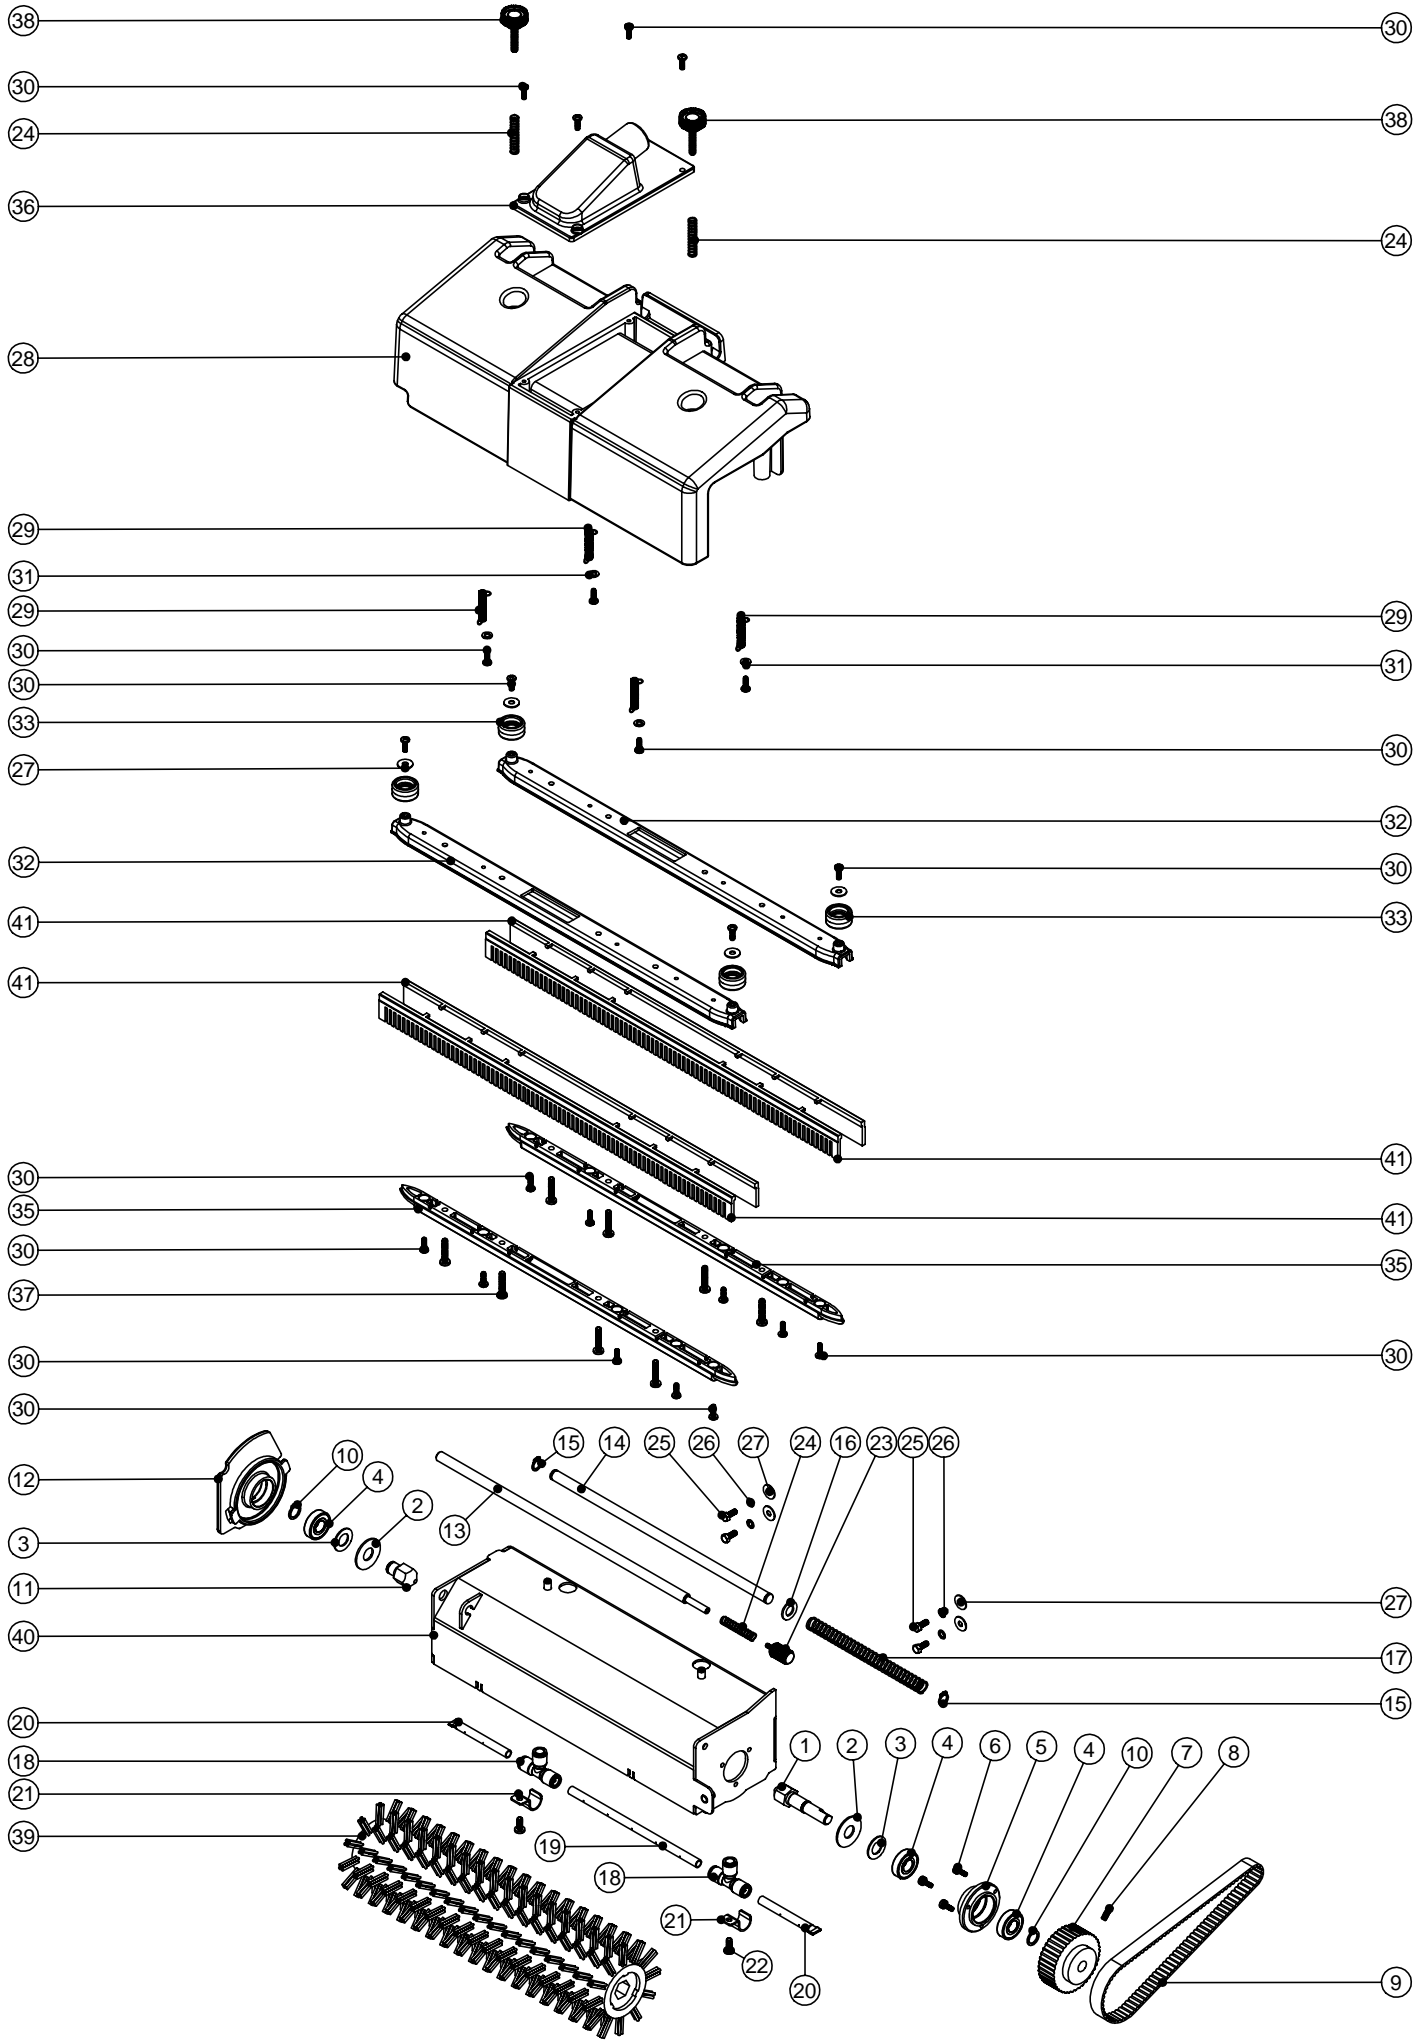

Model No: TT1535 BRUSH & HOUSING ASSEMBLY

Numatic International Spare Parts

Model No: TT1535 BRUSH & HOUSING ASSEMBLY

POS:	ITEM NO:	DESCRIPTION:	COMMENTS:
1	206528	DRIVE END SHAFT	
2	329218	LARGE WASHER	
3	329219	SMALL WASHER	
4	206460	BEARING	
5	206527	BEARING HOUSING	
6	219471	M4.12MM LG.POZI-PAN.SCREW.Z/PL.SEM	
7	206522	40T HTD PULLEY	
8	219746	M5 X 12MM LONG BLACKODISED GRUB SCREW	
9	206524	15MM WIDE BELT	
10	219345	12mm EXTERNAL CIRCLIP	
11	206529	NON DRIVE END SHAFT	
12	229388	END COVER MOULDING	
13	206526	LOCKING BAR	
14	206532	COVER PIN	
15	219586	10mm EXTERNAL CIRCLIP	
16	219449	M10 FORM A WASHER	
17	219731	COMPRESSION SPRING 13mm O/D x 1.25 WIRE 150mm LG 32 COILS UNGROUND ENDS	
18	216259	EQUAL TEE 8MM	
19	303537	SPRAY BAR MIDDLE	
20	303538	SPRAY BAR END	
21	329281	SPRAY BAR CLIP	
22	219740	M5 X 12MM LONG STAINLESS STEEL POZI PAN SCREW	
23	219738	M4 KNOB	
24	219732	COMPRESSION SPRING 0.7 DIA WIRE. 8-25MM O/D. 40MM FREE LENGTH. 12 COILS.	
25	219498	M5 X 12MM LONG STAINLESS STEEL HEX SCREW	
26	219016	M5 SHAKEPROOF WASHER	
27	219644	M5 FORM G WASHER	
28	227283	FRONT COVER MOULDING	
29	219734	EXPANSION SPRING	
30	219569	No8 X 1/2" LONG POZI PAN SCREW	
31	219355	M5 FORM A STAINLESS STEEL WASHER	
32	227386	TOP PIECE MOULDING	
33	229389	BUFFER WHEEL (25mm DIA)	
35	227387	BOTTOM PIECE MOULDING	
36	227385	AIR TUBE MOULDING	
37	219575	M5 X 25MM LONG POZI DRIVE SCREW	
38	219730	HEIGHT ADJUSTING KNOB (76626 M6 x 30 STAINLESS STEEL)	
39	606225	BRUSH 5	
40	303559	NUTSERTED BRUSH COVER WELDED ASSEMBLY	
41	217348	BLADE	