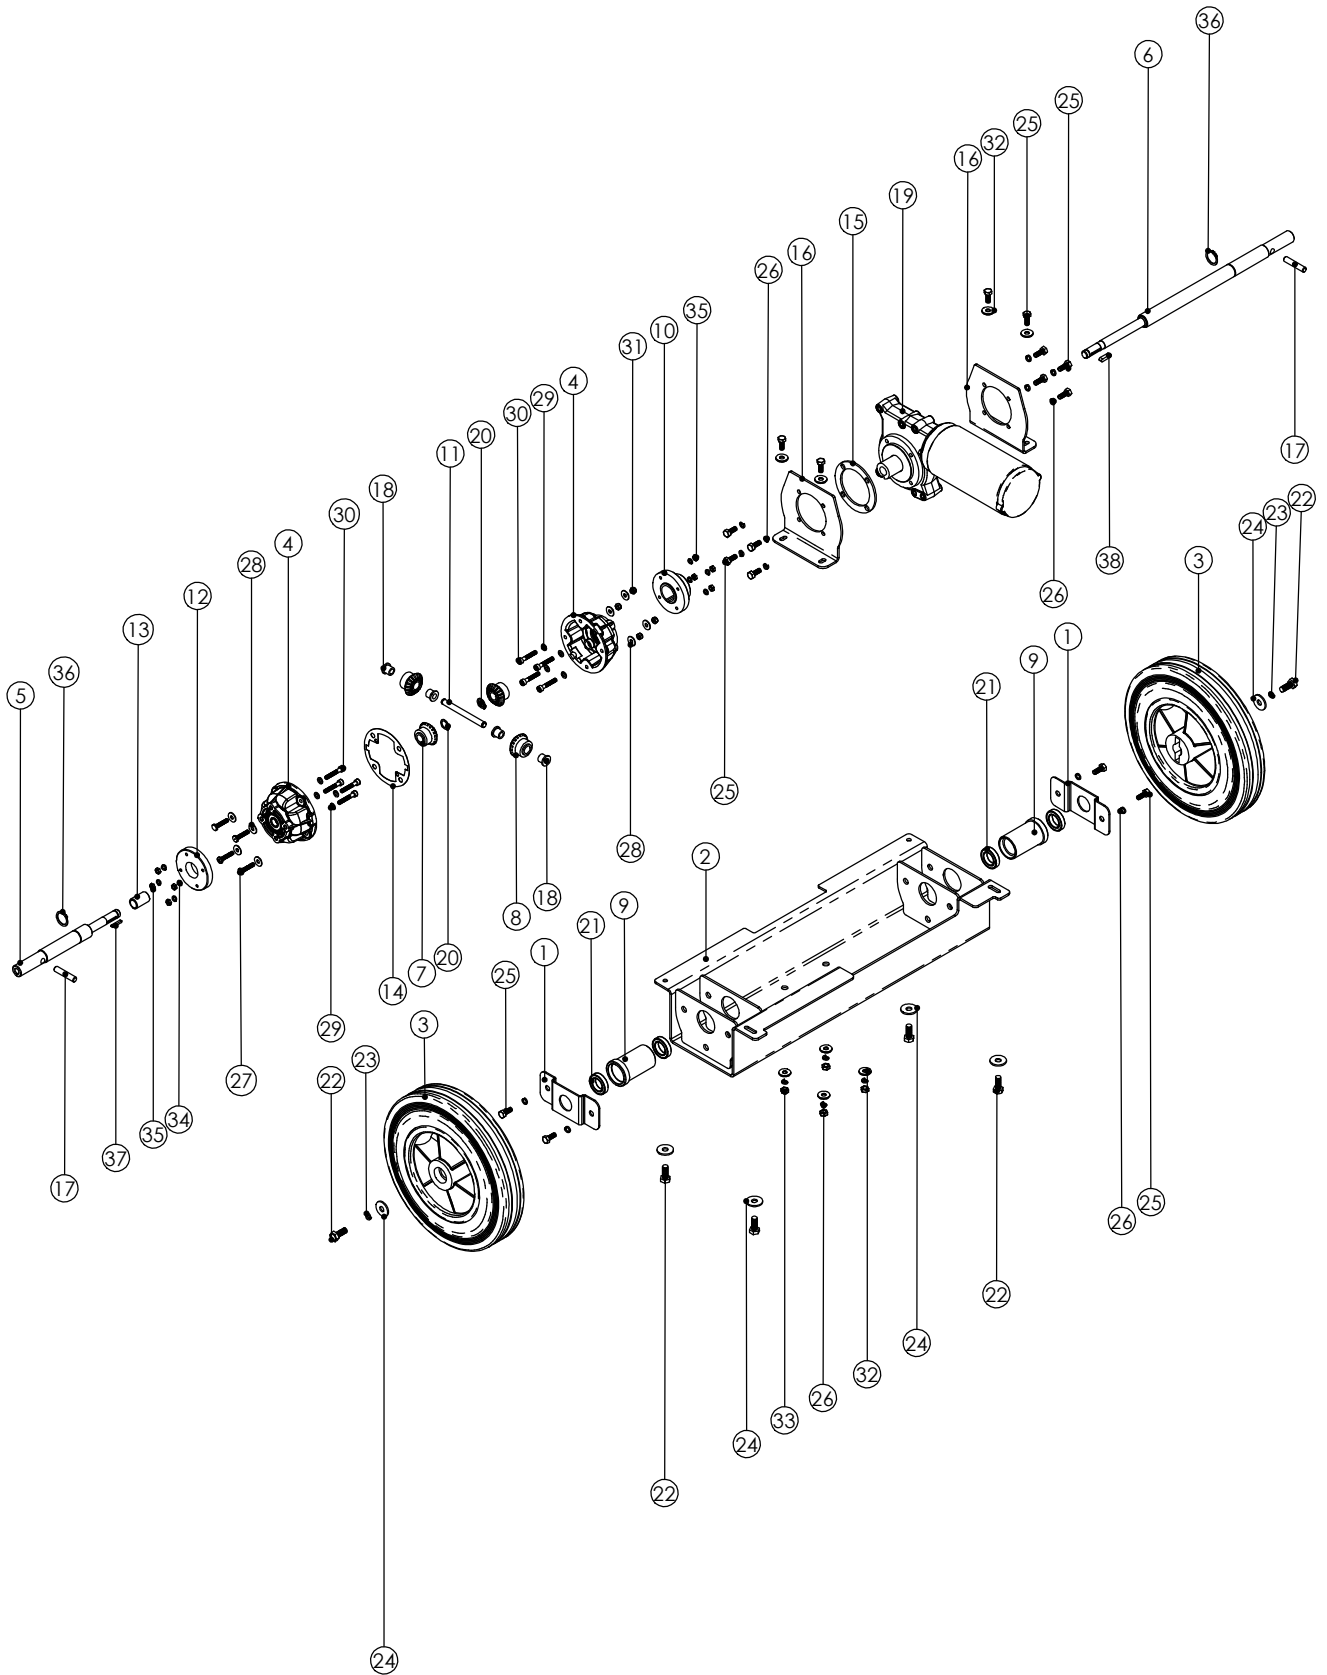

Numatic International Spare Parts

234086

DRAWING: EXP517 ISS:A01

25/03/01

Model No: TTB665ST DRIVE ASSEMBLY

Numatic International Spare Parts

Model No: TTB665ST DRIVE ASSEMBLY

POS:	ITEM NO:	DESCRIPTION:	COMMENTS:
1	329196	BEARING FIXING PLATE	
2	329199	TRANSAXLE ASSEMBLY	
3	204082	250MM WHEEL	
4	215224	DIFFERENTIAL CASE MOULDING - DRIVE END + BEARING	
5	206701	SHORT SHAFT	
6	206702	LONG SHAFT	
7	206502	MITRE GEAR WITH KEYWAY	
8	206503	MITRE GEAR	
9	206703	BEARING BUSH	
10	206704	DRIVE FLANGE	
11	206455	CROSS SHAFT	
12	206706	BEARING RETAINER FLANGE	
13	206707	SHAFT EXTENSION BUSH	
14	202093	GASKET	
15	329194	SPACER WASHER	
16	329201	MOTOR MOUNTING PLATE	
17	390526	8MM DRIVE PIN	
18	206458	FLANGED OILITE BUSH 8.0 BORE X 12MM LONG X 12MM DIAMETER	
19	320585	TRACTION DRIVE MOTOR ASSEMBLY C/W OVERLOAD	
20	219345	12mm EXTERNAL CIRCLIP	
21	206514	OILITE BEARING	
22	219717	M8 X 20MM LONG HEXAGONAL STAINLESS STEEL BOLT	
23	219019	M8 SINGLE COIL SPRING WASHER	
24	219716	M8 FORM G STAINLESS STEEL WASHER	
25	219719	M6 X 35MM LONG HEX HEAD BOLT	
26	219718	M6 STAINLESS STEEL SPRING WASHER	
27	219575	M5 X 25MM LONG POZI DRIVE SCREW	
28	219644	M5 FORM G WASHER	
29	219355	M5 FORM A STAINLESS STEEL WASHER	
30	219726	M5 X 16MM LONG POZI PAN SEMS SCREW	
31	219633	M5 NYLON INSERT NUT	
32	219647	M6 FORM G STAINLESS STEEL WASHER	
33	219499	M6 STAINLESS STEEL FULL NUT	
34	219648	M5 SINGLE COIL WASHER	
35	219721	M5 STAINLESS STEEL FULL NUT	
36	219724	20MM EXTERNAL CIRCLIP	
37	206456	FEATHER KEY ROUNDED ENDS (3x20) KK3-20	
38	206457	5MM X 5MM X 20MM FEATHER KEY	