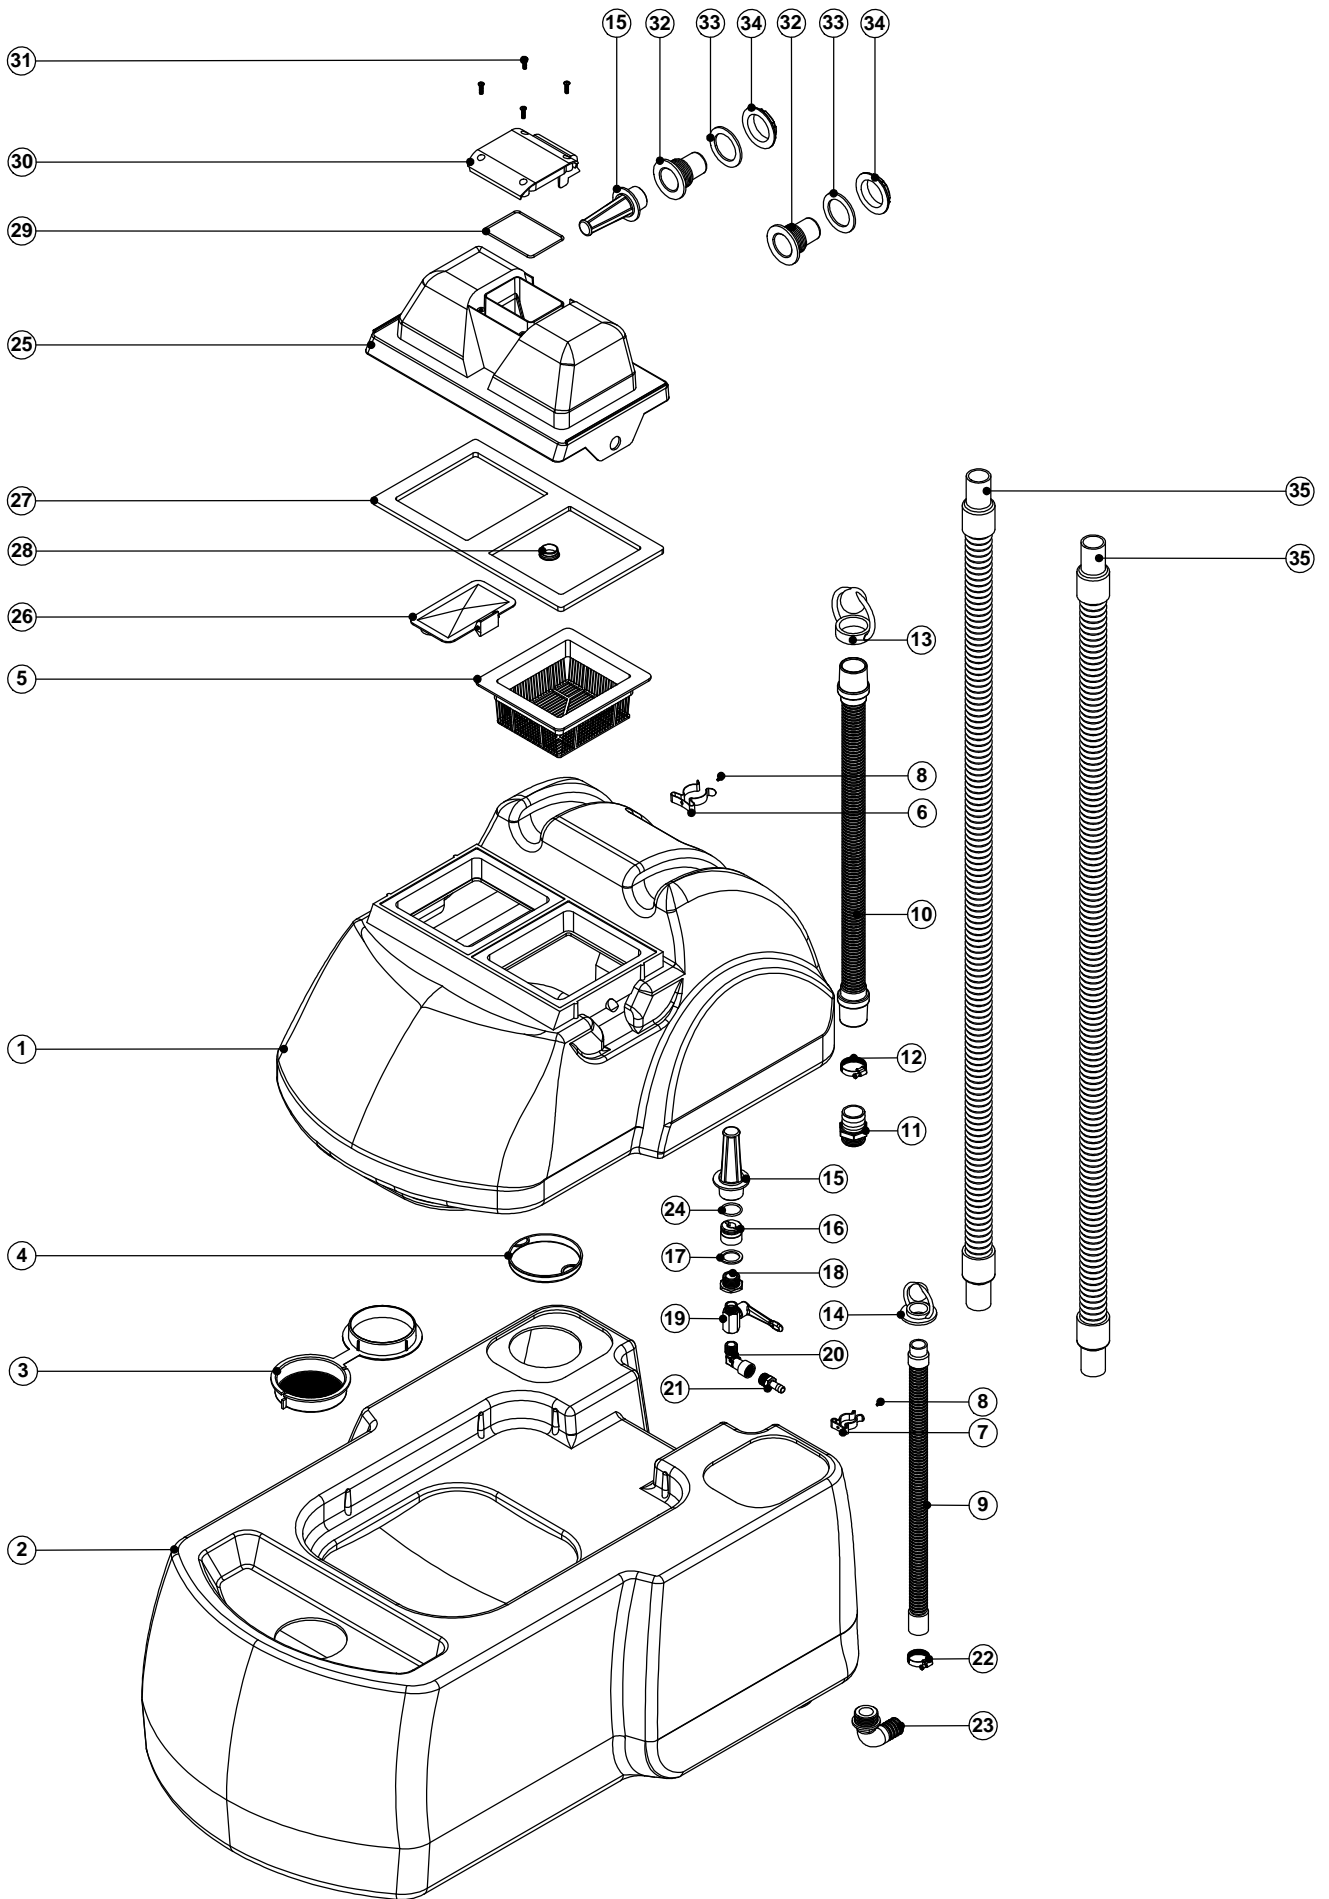

Numatic International Spare Parts

Model No: TT/TTB665/TTB665ST Tank & Separator Assy

231910
DRAWING: EXP397 ISS:A02
04/05/01

Numatic International Spare Parts

Model No:TT/TTB665 Tank & Separator Assy

POS:	PART NO:	DESCRIPTION:	COMMENTS:
1	227246	TOP TANK	
2	227247	BOTTOM TANK	
3	229282	FILTER CAP	
4	219452	100MM DIAMETER HOLE PLUG	
5	206266	TOP TANK FILTER	
6	219665	TOOL CLIP	
7	219503	TOOL CLIP	
8	219641	M3 X 6MM LONG POZI DRIVE SCREW	
9	213021	DUMP HOSE ASSEMBLY	
10	213019	DUMP HOSE ASSEMBLY	
11	303466	STRAIGHT HOSETAIL CONNECTOR	
12	219674	STAINLESS STEEL JUBILEE HOSE CLIP	
13	206111	HOSE CLOSURE	
14	206058	HOSE CLOSURE	
15	206265	BARREL FILTER	
16	206274	FILTER CONNECTOR	
17	202067	SEALING GASKET	
18	206275	TAP CONNECTOR FITTING	
19	219382	3/8" BSP MALE/FEMALE BALL VALVE	
20	219381	3/8" BSP MALE/FEMALE ELBOW CONNECTOR	
21	219389	3/8" BSP HOSE TAIL	
22	219509	STAINLESS STEEL JUBILEE CLIP	
23	216211	1" 90 DEGREE HOSETAIL CONNECTOR	
24	219626	O-RING	
25	303381	SEPARATOR MOULDING	
26	229224	COVER MOULDING FRONT	
27	202075	TOP SEALING GASKET	
28	206315	TUBE END PLUG	
29	219562	95MM I/D O-RING	
30	229223	SEPARATOR LID MOULDING	
31	219370	No8 X 5/8" LONG PLASTITE SCREW	
32	206228	DRAIN HOSE CONNECTOR	
33	219310	RUBBER WASHER	
34	206116	BLACK NUT MOULDING	
35	329671	HOSE ASSEMBLY