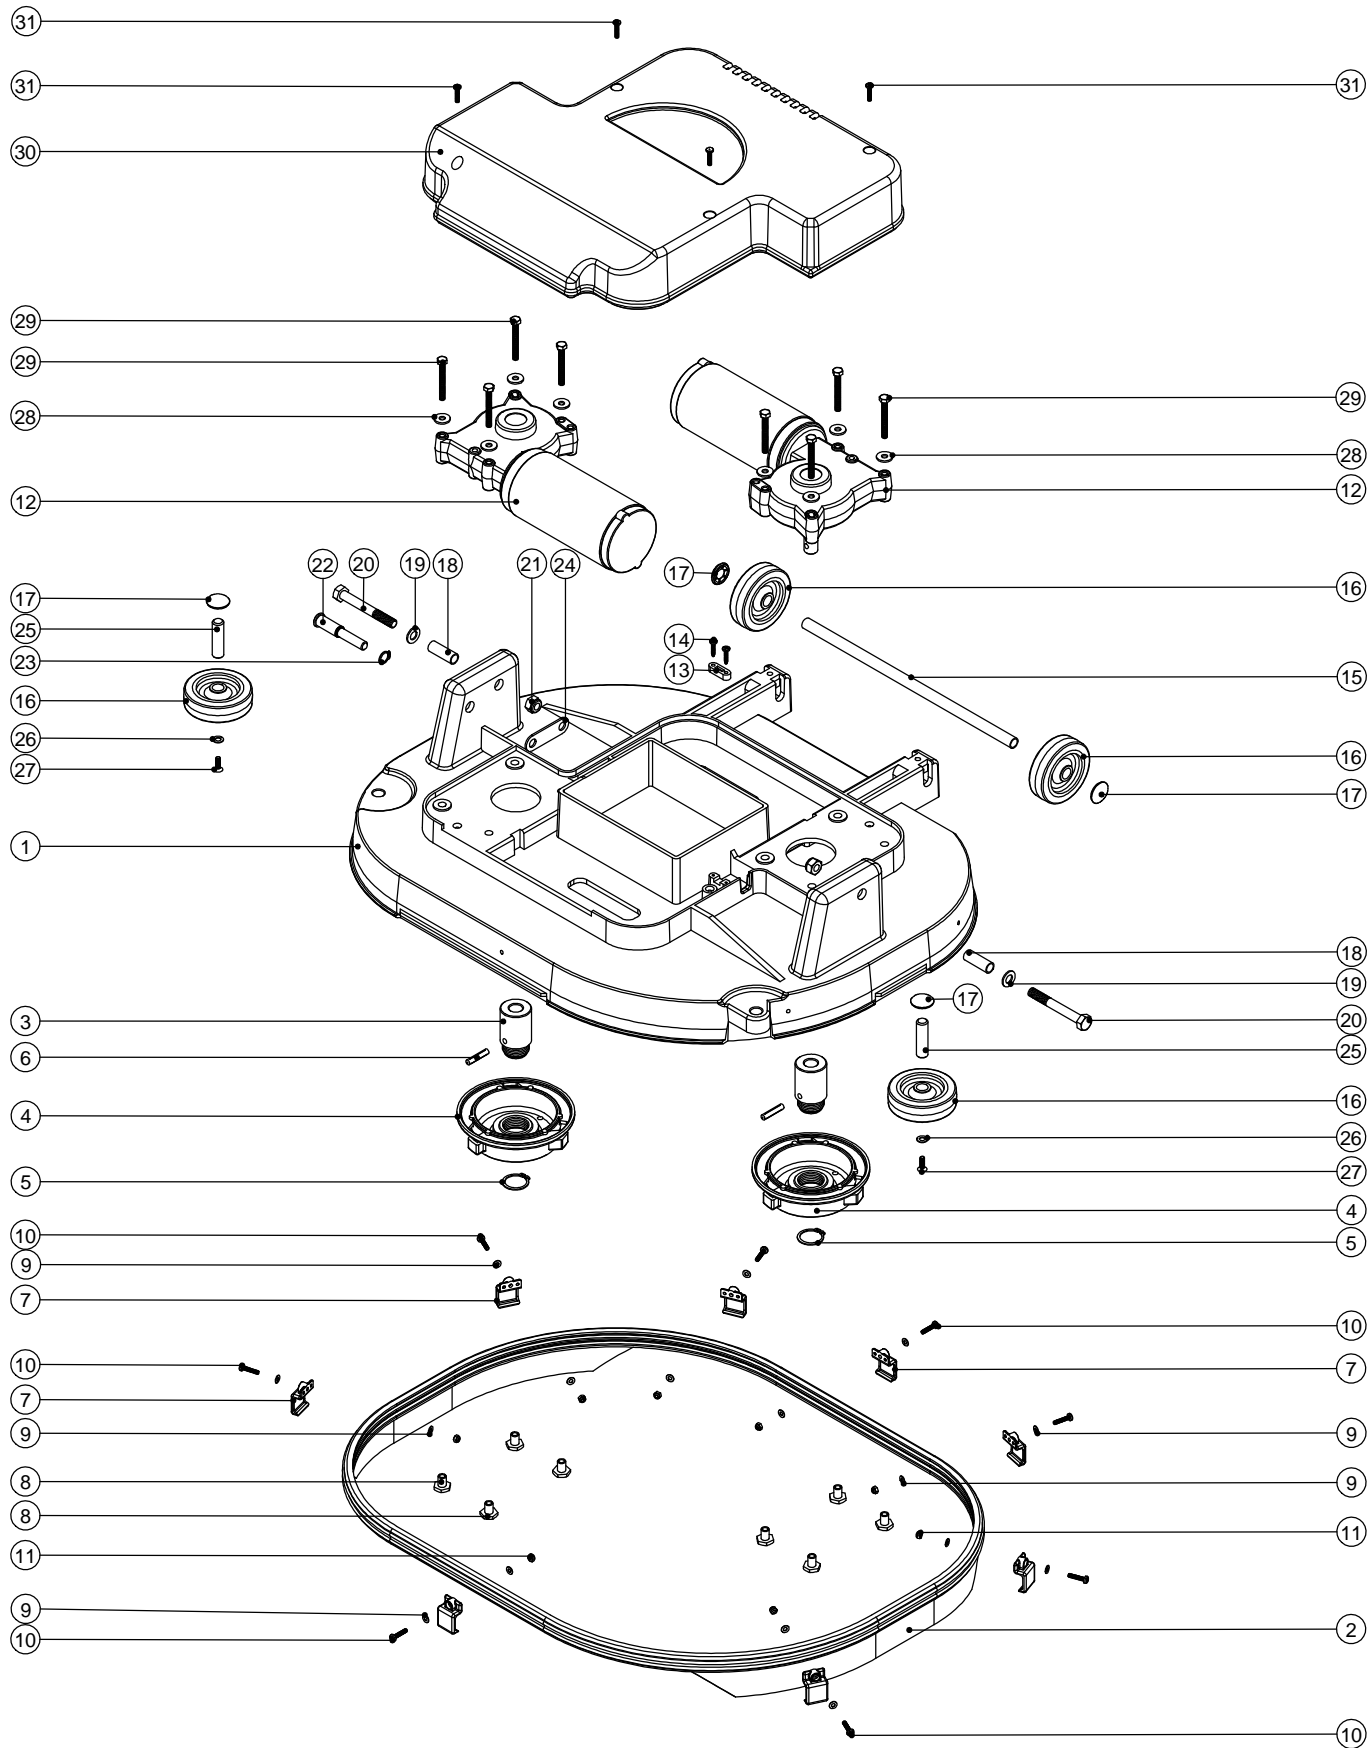

Model No:TTB665/TTB665ST MK3 Base Assembly

Numatic International Spare Parts

Model No:TTB665/TTB665ST MK3 Base Assembly

POS:	PART NO:	DESCRIPTION:	COMMENTS:
1	229374	GREY BASE MOULDING	
2	229373	SPLASH SKIRT	
3	229182	DRIVE SHAFT	
4	230207	CHUCK	
5	230048	26MM EXTERNAL CIRCLIP	
6	219523	GROOVED PIN	
7	229365	FIXING CLIP	
8	219606	BRACKET SPACER	
9	219688	M4 FORM A STAINLESS STEEL WASHER	
10	219686	M4 X 20MM LONG POZI PAN STAINLESS STEEL SCREW	
11	219687	M4 NYLON INSERT STAINLESS STEEL NUT	
12	320447	24V MOTOR	
13	227008	CABLE CLAMP	
14	219107	No6 X 5/8" LONG PLASTITE SCREW	
15	390859	325MM LONG AXLE TUBE	
16	303247	100MM DIAMETER WHEEL	
17	204021	12.7MM HUB CAP	
18	390864	35MM LONG TUBE	
19	219449	M10 FORM A WASHER	
20	219446	M10 X 80MM LONG BOLT	
21	219649	M10 NYLON INSERT NUT	
22	229372	LOCKING PIN	
23	219151	13MM EXTERNAL CIRCIP	
24	303465	LINK BRACKET	
25	206013	BUFFER WHEEL PIN	
26	219560	M6 FORM B STAINLESS STEEL WASHER	
27	219572	M5 X 16MM LONG STAINLESS STEEL COUNTERSUNK SCREW	
28	219008	M6 FORM G WASHER	
29	219315	M6 X 50MM LONG BOLT	
30	229375	LID MOULDING	
31	219568	No8 X 3/4" LONG PLASTITE SCREW	