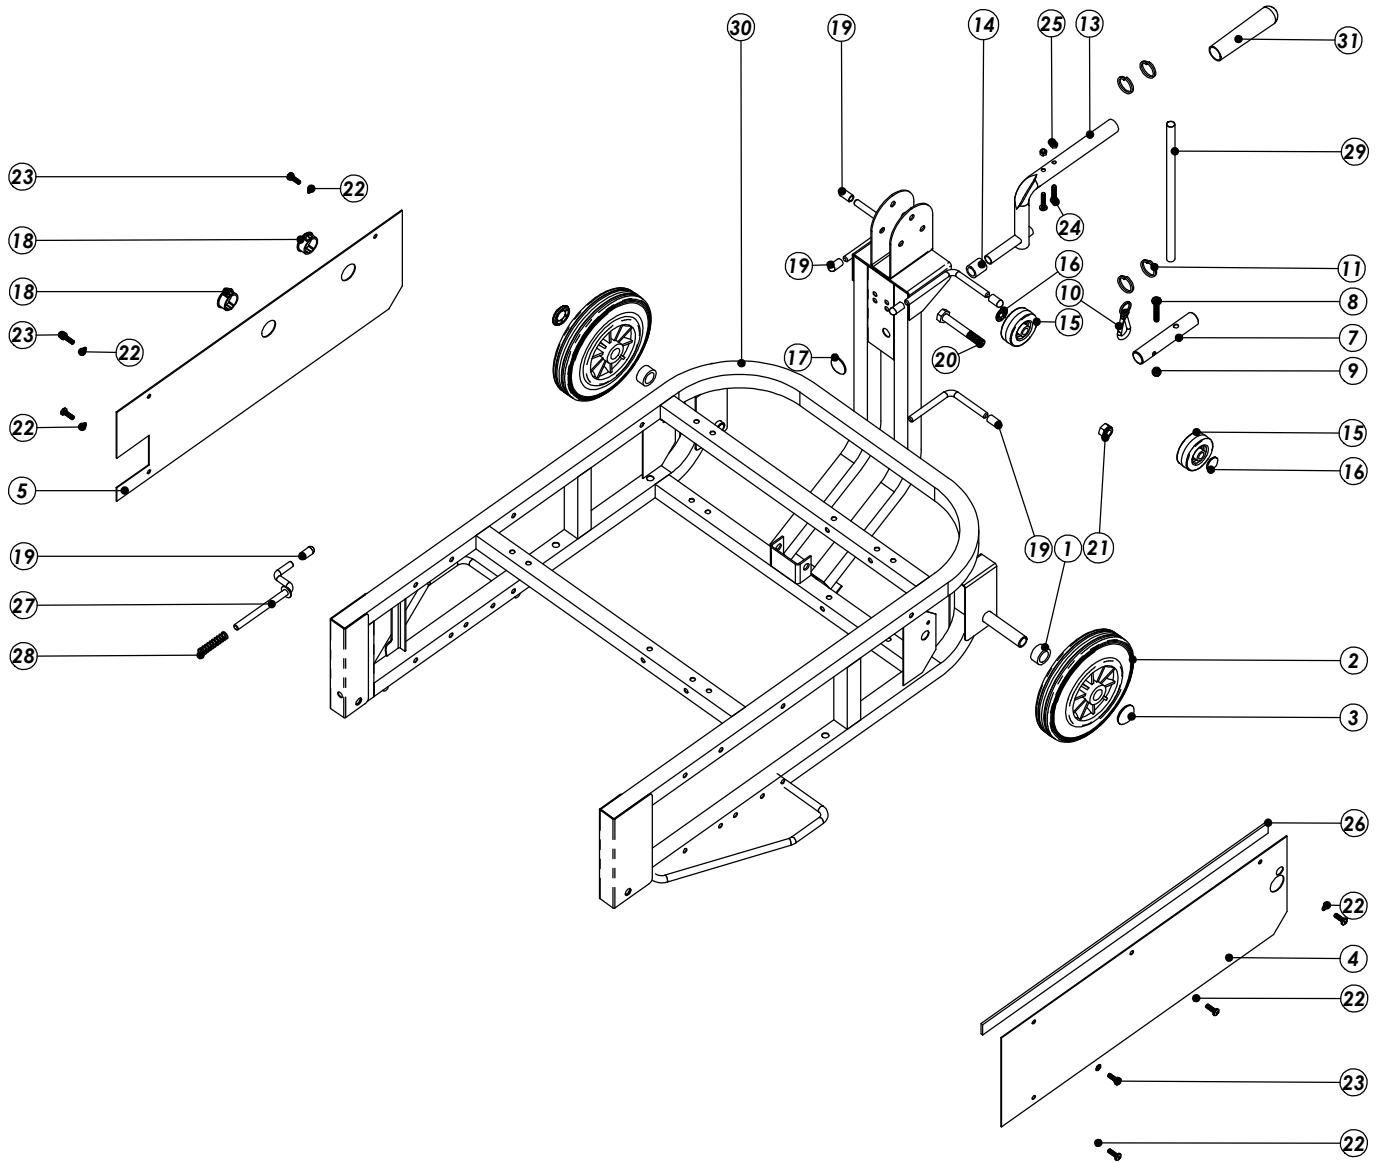

Numatic International Spare Parts

Model No: TTB665ST CHASSIS ASSEMBLY

POS:	ITEM NO:	DESCRIPTION:	COMMENTS:
1	219545	WHITE SPACER	
2	229049	160MM DIAMETER WHEEL	
3	229266	16MM CAP	
4	429030	LEFTHAND SIDEPLATE	
5	429059	RIGHTHAND SIDE PLATE	
6	329632	FLOOR TOOL WELDED CONNECTOR ASSEMBLY	
7	329163	PIVOT BOSS	
8	219643	M6 X 35MM LONG POZI PAN SCREW	
9	219642	M6 NYLOC NUT	
10	229292	50MM SWIVEL HOOK	
11	229293	1" SPLIT RING	
12	229289	540MM LONG CHAIN	
13	329675	FLOOR TOOL LIFT HANDLE WELDED ASSEMBLY	
14	229288	NYLON SPACER	
15	215006	50MM WHEEL BLACK (GREY TYRE)	
16	229290	3/8" STAINLESS CAP	
17	204021	12.7MM HUB CAP	
18	206314	PLASTIC WINDOW	
19	229240	END TIP	
20	219570	M10 X 70MM LONG BOLT	
21	219649	M10 NYLON INSERT NUT	
22	219016	M5 SHAKEPROOF WASHER	
23	219547	M5 X 16MM LONG POZI PAN SCREW	
24	219575	M5 X 25MM LONG POZI DRIVE SCREW	
25	219633	M5 NYLON INSERT NUT	
26	212024	530MM LONG INSEAL STRIP	
27	303406	LATCHING ROD WELDED ASSEMBLY	
28	219576	STAINLESS STEEL COMPRESSION SPRING	
29	219660	PVC SLEEVING	
30	329192	TTB665 CHASSIS W/A	
31	229344	3/4" GREY HANDLE GRIP	