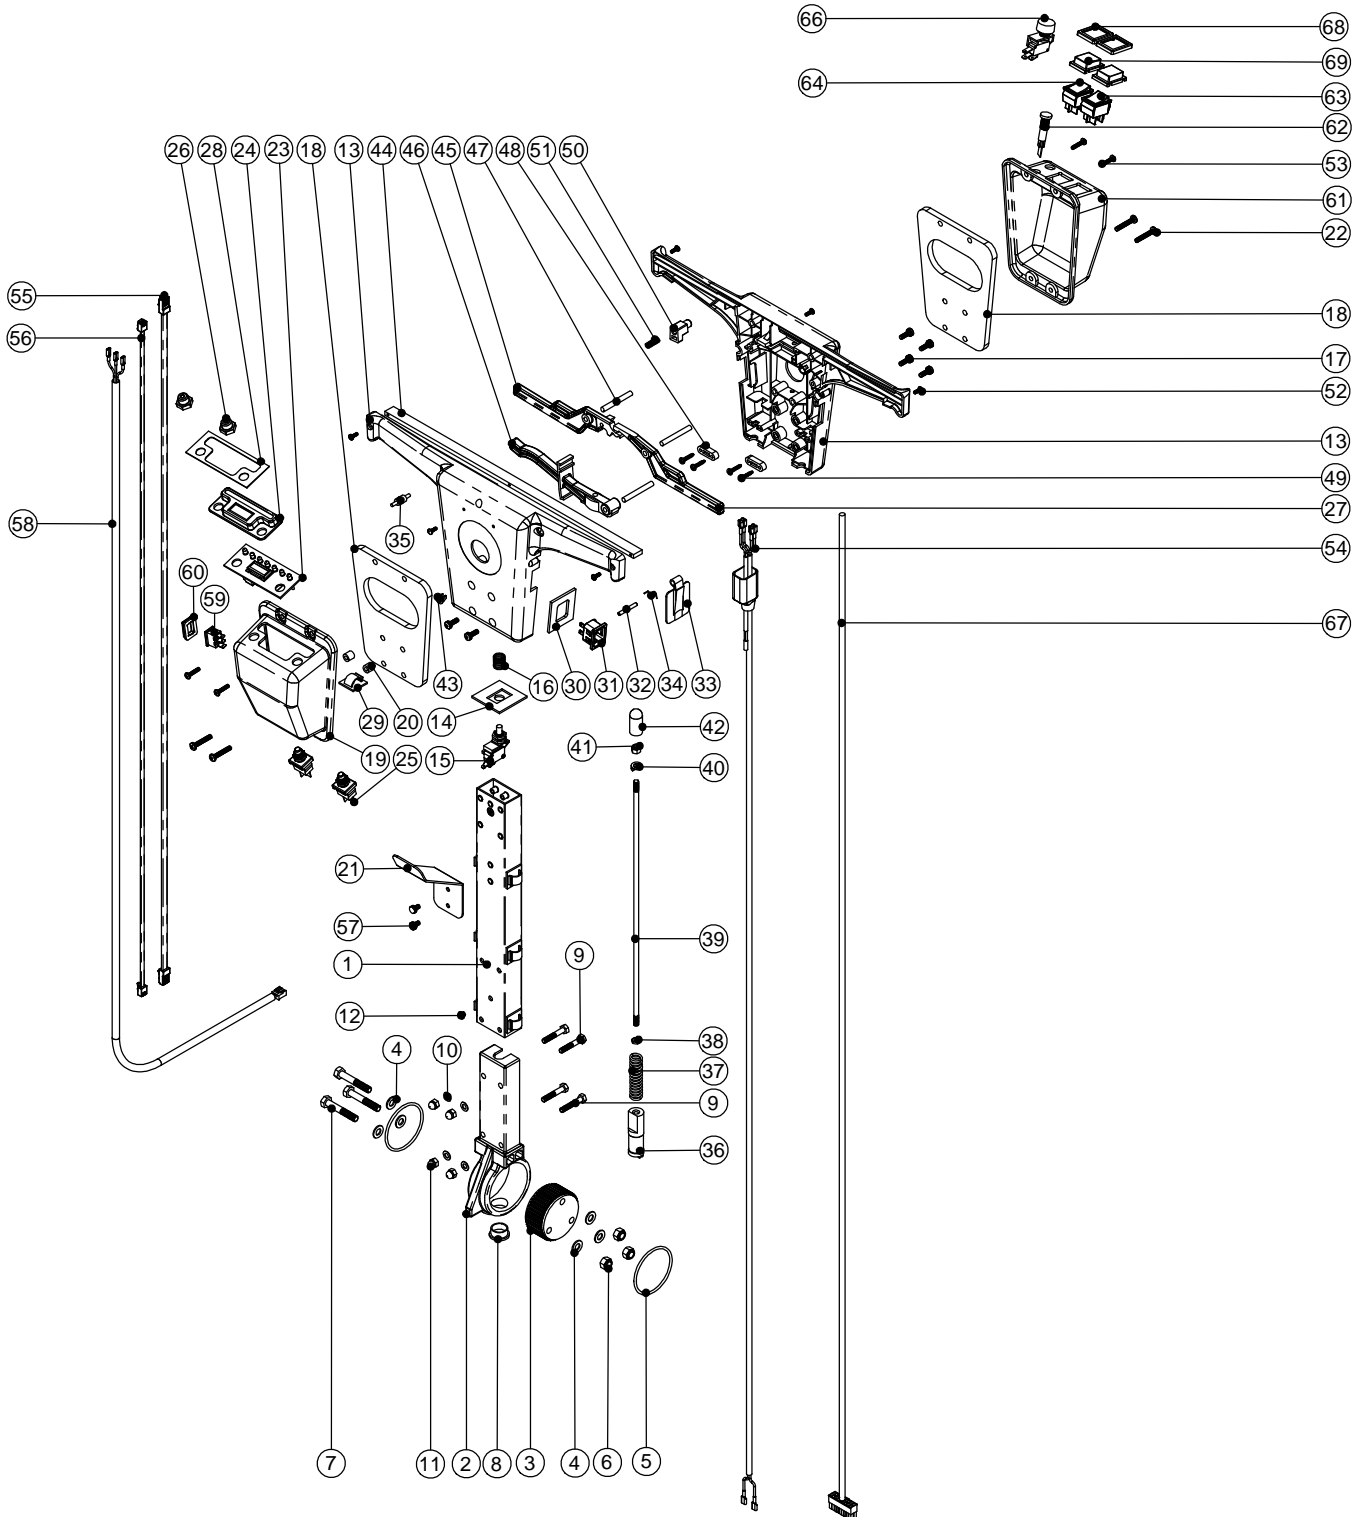

Numatic International Spare Parts

Model No: TTB665ST HANDLE ASSEMBLY

234090

DRAWING: EXP0521 ISS:A01

06/04/01

Numatic International Spare Parts

Model No: TTB665ST HANDLE ASSEMBLY

POS:	ITEM NO:	DESCRIPTION:	COMMENTS:
1	429029	ALUMINIUM HANDLE	
2	229081	HANDLE CASTING	
3	229074	ADJUSTMENT GEAR	
4	219010	M8 FORM A WASHER	
5	219254	O-RING	
6	219078	M8 STIFFNUT	
7	219091	M8 X 50MM LONG HEX HEAD BOLT	
8	229099	25MM DIAMETER HOLE PLUG	
9	219064	M6 X 35MM LONG HEX HEAD BOLT	
10	219007	M6 FORM B WASHER	
11	219080	M6 DOMENUT	
12	229009	HOLE BLANKING PLUG	
13	329089	FRONT HANDLE MOULDING	
14	229011	SWITCH PLATE	
15	220598	PUSH BUTTON MICRO SWITCH	
16	229028	SPRING	
17	219045	M5 X 16MM LONG POZI PAN SEMS SCREW	
18	220808	SWITCH COVER GASKET	
19	229380	SWITCH COVER	
20	219574	NYLON SPACER	
21	303464	BRACKET	
22	299020	M5 X 30MM LONG POZI PAN MACHINE SCREW	
23	220880	LED/SWITCH PANEL	
24	206316	LENS MOULDING	
25	220597	PUSH BUTTON SWITCH	
26	220600	SWITCH COVER	
27	229000	LEFTHAND SWITCH LEVER	
28	220725	SELF ADHESIVE LENS GASKET	
29	220403	CABLE CLIP	
30	220390	SOCKET MOUNTING PLATE	
31	220408	APPLIANCE SOCKET	
32	229035	FLAP PIVOT PIN	
33	229032	FLAP	
34	229034	FLAP TORSION SPRING	
35	229033	BLANKING PIN	
36	229073	GEAR LOCKING PIN	
37	229138	SPRING	
38	219099	M6 HALF NUT	
39	229126	LOCKING ROD	
40	219017	M6 DOUBLE COIL SPRING WASHER	
41	219088	M6 STIFFNUT	
42	219607	RUBBER PROTECTION CAP	
43	220174	NEON INDICATOR RED LENS ONLY	
44	229076	SUPPORT STRIP	
45	229001	RIGHTHAND SWITCH LEVER	
46	229003	ADJUSTMENT LEVER	
47	229071	LEVER MOUNTING PIN	
48	227008	CABLE CLAMP	
49	219107	No6 X 5/8" LONG PLASTITE SCREW	
50	229066	RELEASE BUTTON	
51	219323	COMPRESSION SPRING	
52	219212	M3.5 X 10MM LONG TAPTITE SCREW	
53	219568	No8 X 3/4" LONG PLASTITE SCREW	
54	220823	A.C. CHARGING LEAD / NEON ASSEMBLY	
	220821	A.C. CHARGING LEAD / NEON ASSEMBLY	(CSA SPEC)
55	220712	8 WAY CABLE	
56	220713	6 WAY CABLE	
57	219047	M5 X 10MM LONG POZI PAN SEMS SCREW	
58	320459	VAC FUNCTION LEAD ASSEMBLY	
59	220729	RED ROCKER SWITCH	
60	220246	PROTECTIVE COVER	
61	229385	SWITCH COVER	
62	220849	LED INDICATOR GREEN LIGHT 2V	
63	220843	BLUE ROCKER SWITCH	
64	220848	3 POSITION BLACK/RED SWITCH	
66	220847	PUSH BUTTON BLACK/GREEN MICROSWITCH	
67	220873	7 CORE CABLE ASSY (TTB 665/160ST) MK11	
68	220811	SWITCH SNAP ON FRAME	
69	220810	SWITCH SPLASH COVER