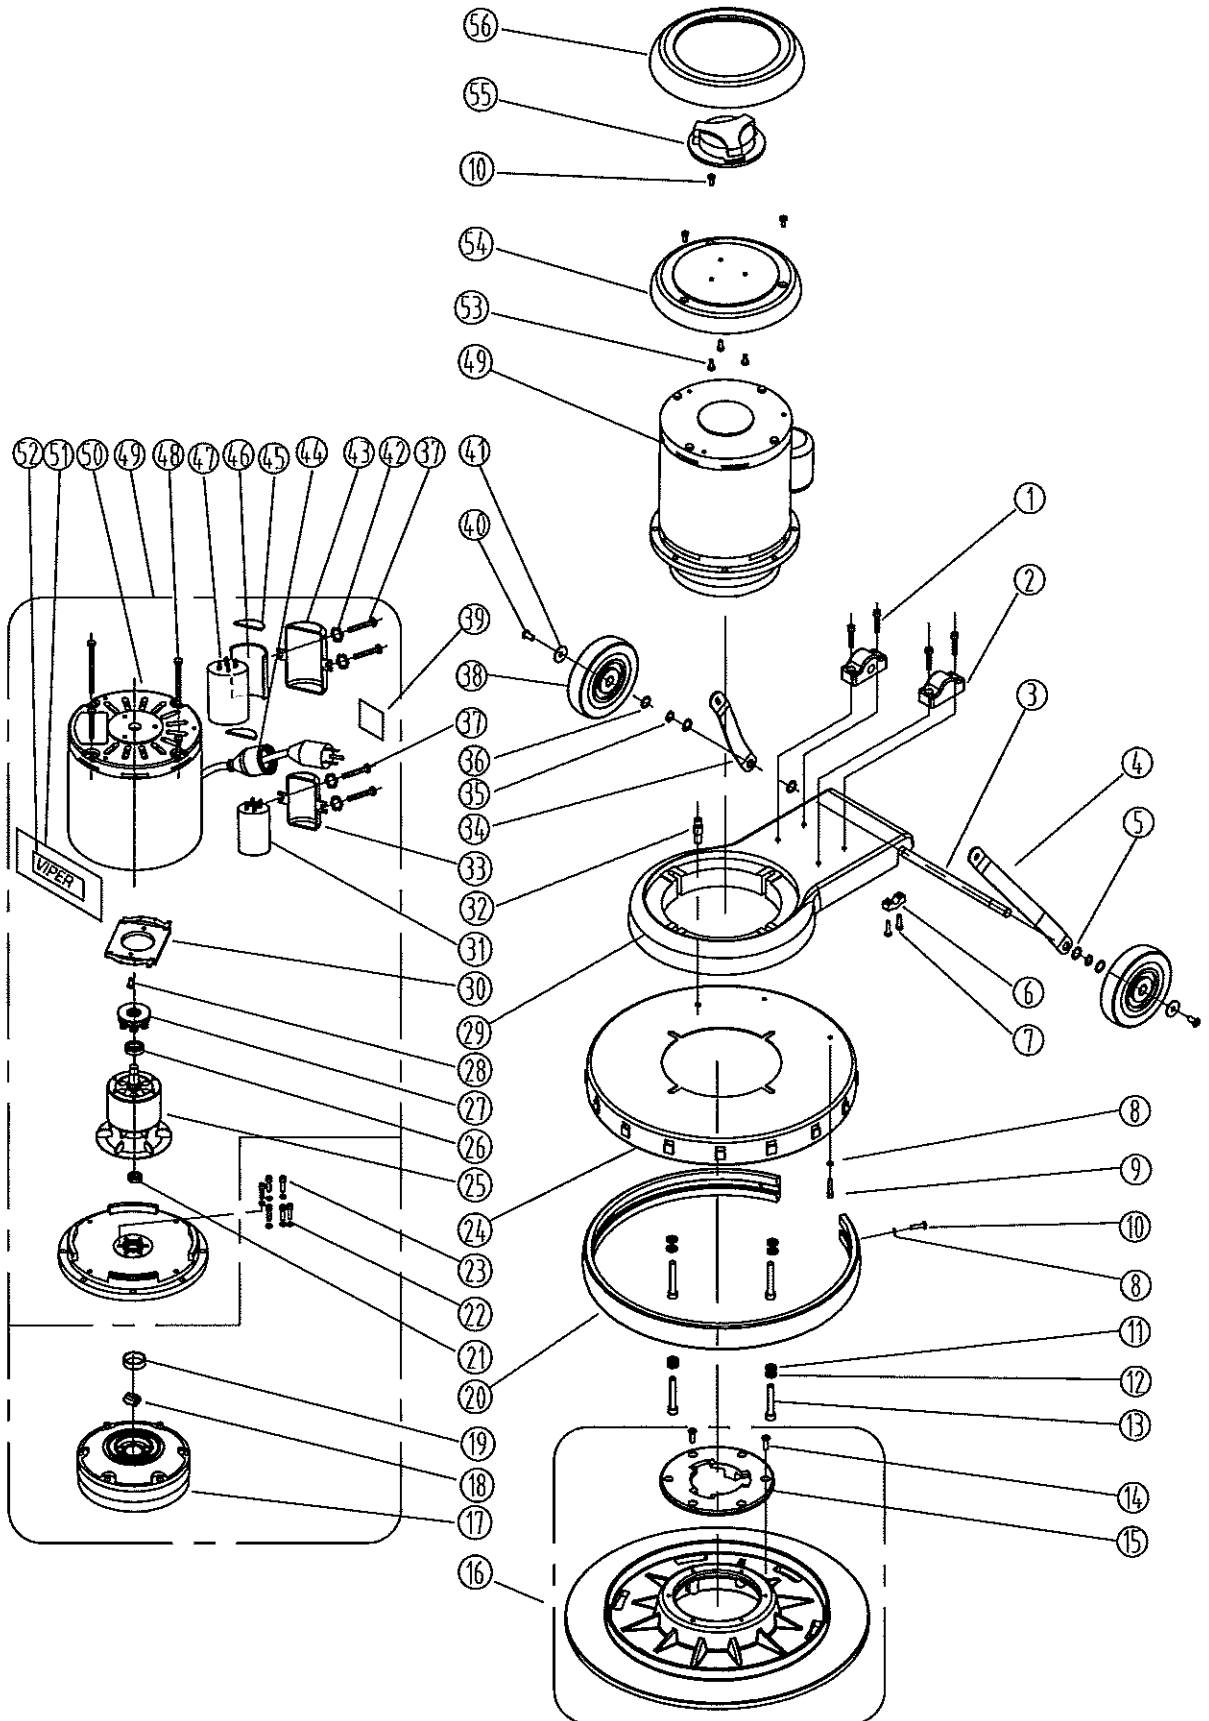

VN1720P - BASE ASSEMBLY

BASE ASSEMBLY - VN1720P

DIA NO	PART NUMBER	DESCRIPTION	NO REQ'D
1	GT13080	SCREW, M6 X 30	4
2	VF30011	CLAMP BLOCK, HANDLE	1
3	AS112210	AXLE (Original style)	1
	VF30026	AXLE (HD style)	1
4	VF30020	BRACKET, LEFT HANDLE (HD handle release)	1
	AS112209	BRACKET, LEFT HANDLE (Original handle release)	1
5	VV20274	WASHER, PLAIN, M13	4
6	GV40235	CLAMP BLOCK, AXLE	2
7	VV13621	SCREW, SELF-TAPPING, M5 X 20	4
8	VF13474A	WASHER, PLAIN, M5	4
9	VF13613	SCREW, M5 X 20	2
10	VA13474	SCREW, M5 X 16	5
11	VF13524	WASHER, PLAIN, M8	4
12	VF13519	WASHER, LOCK, M8	4
13	GT13016	SCREW, M8 X 55	4
14	MF-VF002-4A	SCREW, SELF-TAPPING, 1/4"-1"	6
15	MF-VF002-2	CLUTCH PLATE	1
16	MF-VF022	PAD HOLDER, 19-INCH	1
	MF-VF021	PAD HOLDER, 16-INCH	1
17	VF999802B	GEAR BOX	1
18	VF99021	COULPER	1
19	MT01102	SLEEVE	1
20	VF30004	BUMPER, 20-INCH	1
	VF30005	BUMPER, 17-INCH	1
21	VF999821	BEARING, 6002 LLU	1
22	VV13601	WASHER, LOCK, M5	6
23	VV13636	SCREW, M5 X 30	6
24	VF30006	SHROUD, 20-INCH, (VN2015)	1
	VF30006A	SHROUD & BUMPER ASSY, 20-INCH	1
	VF30007	SHROUD, 17-INCH, (VN1715)	1
	VF30007A	SHROUD & BUMPER ASSY, 17-INCH	1
	VF30024A	SHROUD & BUMPER ASSY, 15-INCH (OPTIONAL)	0
	VF30023A	SHROUD & BUMPER ASSY, 13-INCH (OPTIONAL)	0
25	YCQ11200	ROTOR WITH FAN ASSY	1
26	YCQ10501	BEARING, 6203 RZ	1
27	YCQ10300A	CENTRIFUGAL SWITCH	1
28	VV20509	SCREW, M5 X 10	2
29	VF30008	ALUMINIUM BASE, MOTOR	1
30	YCQ10300B	STATIONARY SWITCH	1
31	VF999854	CAPACITOR, RUN, 50uF / 370V	1
32	VF40152	HOSE BARB	1
33	YLQ14601	MOUNTING FRAME, CAPACITOR, (SMALL)	1
34	VF30019	BRACKET, HANDLE, RIGHT (HD handle release)	1
	AS112215	BRACKET, HANDLE, RIGHT (Original handle release)	1
35	VF13520	WASHER, LOCK	2
36	VF50119	WASHER, PLAIN, M12	2
37	VF14214	SCREW, M5 X 8	4
38	VF48202	WHEEL, 5"	2
39	VF40994	LABEL, READ MANUAL	1
40	VF13520	RETAINING RING, EXTERNAL, M12 (ORIGINAL AXLE)	2
	VF44012	SCREW, M6 X 12.7 (H.D. AXLE)	2
41	VF13602	WASHER, PLAIN, M12.35 (ORIGINAL AXLE)	2
	VF13666	WASHER, PLAIN, M6 (H.D. AXLE)	2
42	VF13604	WASHER, LOCK, EXTERNAL TOOTH	4
43	YCQ10615	MOUNTING FRAME, CAPACITOR, (LARGE)	1
44	AS41902	PLUG PROTECTOR, LARGE FEMALE	1
45	YCQ10414	CLEAR COVER	4