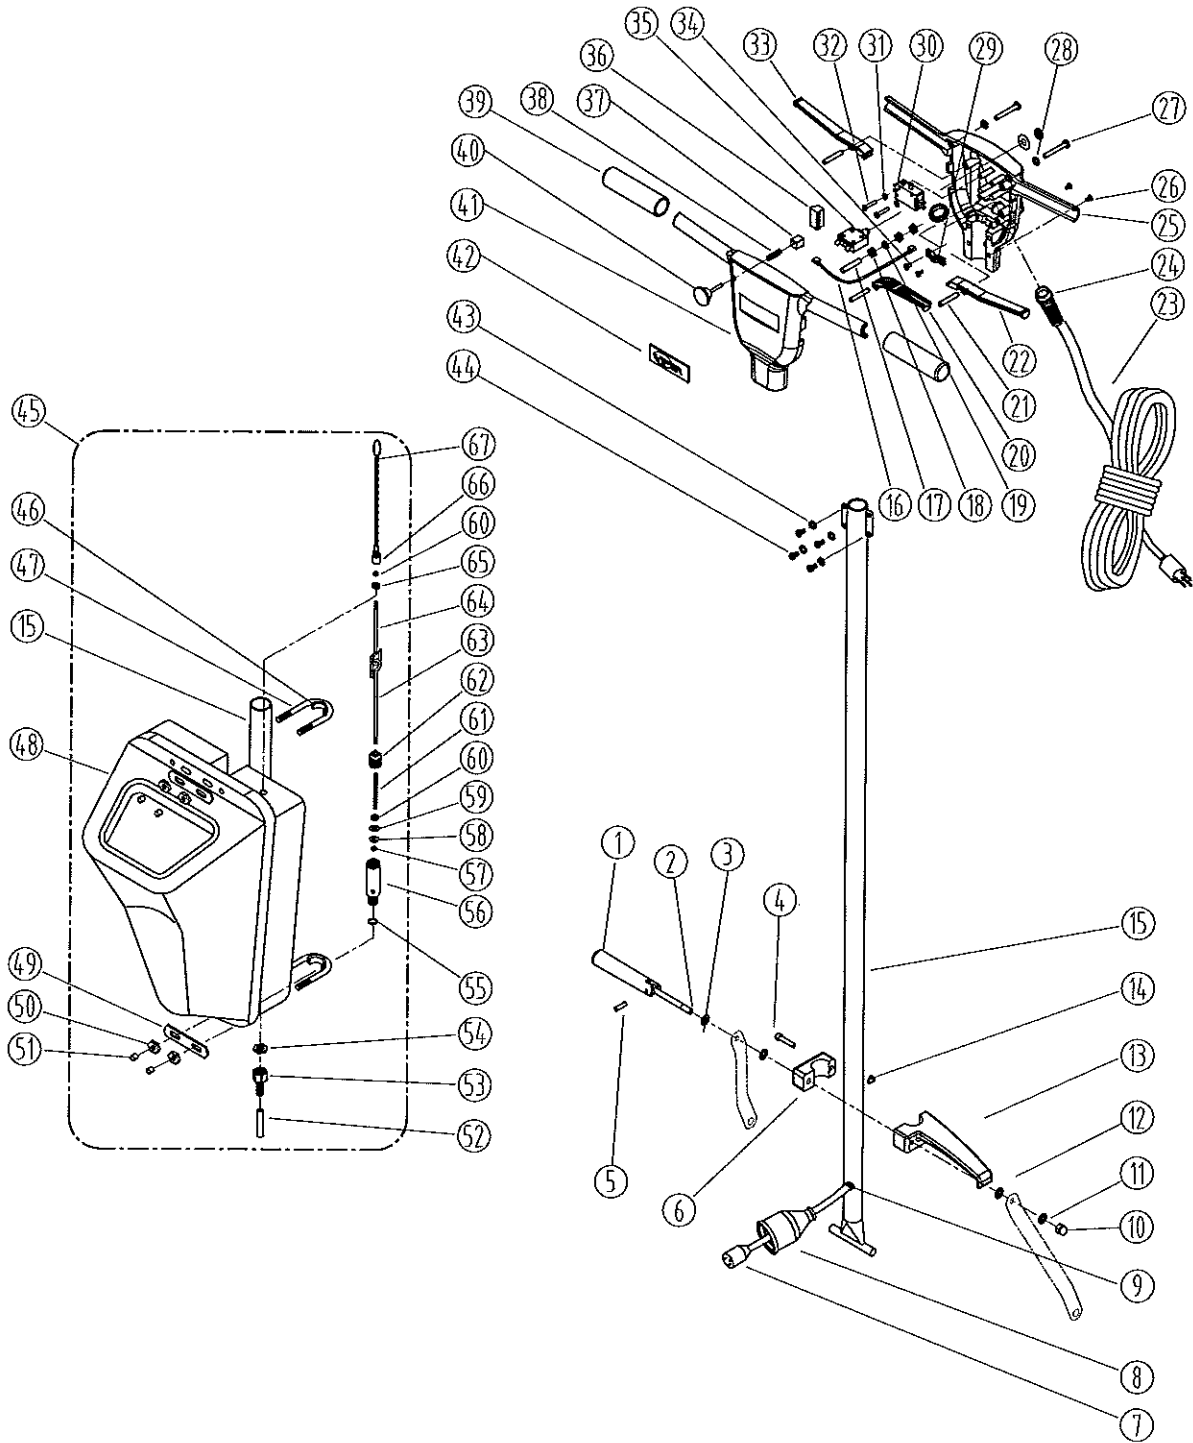

PARTS LIST

HANDLE GROUP FOR VN1720P

VN1720P - ORIGINAL HANDLE ASSEMBLY
(up to #1765 - Release Mechanism & up to #2058 Switch Housing)

DIA NO	PART NUMBER	DESCRIPTION		
1	AS112212	HANDLE RELEASE		
2	AS112211	BOLT, HANDLE RELEASE		
3	AS112216	WASHER, PLAIN		
4	AS112217	SCREW, SHOULDER, HEX, M6 x 32 x 20		
5	AS112203	SCREW PIN		
6	AS112206-2	COVER, HOOK		
7	VF45120	CORD, HANDLE		
8	AS41901	PLUG PROTECTOR, LARGE FEMALE		
9	VF50120	GROMMET		
10	VF13503	NUT, NYLON INSERT, M8		
11	VF13514	WASHER, PLAIN		
12	AS112214	WASHER, PLAIN		
13	AS112206-1	HOOK, CABLE		
14	VF13493	SCREW, HEX SOCKET, M6 x 10		
15	AS112205	TUBE		
16	VF45124	JUMP WIRE		
17	VF13526	SCREW, HEX SOCKET, M4 x 30		
18	GT13013	NUT, M4		
19	VF13527	WASHER, EXTERNAL TOOTH, M4		
20	VF48305	LEVER, SOLUTION		
21	VF48306	PIN		
22	VF48303	LEVER, LEFT, SWITCH		
23	VF45119	CORD, POWER SUPPLY		
24	AS22009	STRAIN RELIEF, CORD		
25	VF53108	REAR COVER, SWITCH HOUSING		
26	VF14223	SCREW, M6 x 25		
27	VF14218	SCREW, M6 x 45		
28	VF13528	WASHER, EXTERNAL TOOTH, M6		
29	VF48309	CLAMP BLOCK		
30	VF44203	SWITCH ASSEMBLY		
31	VF13511	WASHER, LOCK, INTERNAL TOOTH		
32	VF14212	SCREW, PH, M3 x 25		
33	VF48303B	LEVER, RIGHT, SWITCH		
34	VV13661	SCREW, M4 x 12		
35	VF99012	CIRCUIT BREAKER, 12AMPS		
36	VF30003	COVER		
37	VF48307	SAFETY BLOCK		
38	VF48308	SPRING, SAFETY BLOCK		
39	VF60278	HANDLE GRIP		
40	VF40114	SAFETY BUTTON		
41	VF30009	FRONT COVER, SWITCH HOUSING		
42	VF47035A	LOGO		
43	VF13604	WASHER, EXTERNAL TOOTH, M5		
44	VF14222	SCREW, M5 x 12		
45	MF-VF001U	SOLUTION TANK ASSY		
46	VF40140	GASKET		
47	VF40136	BOLT		
48	VF40130	TANK		
49	VF40141	CLAMP PLATE