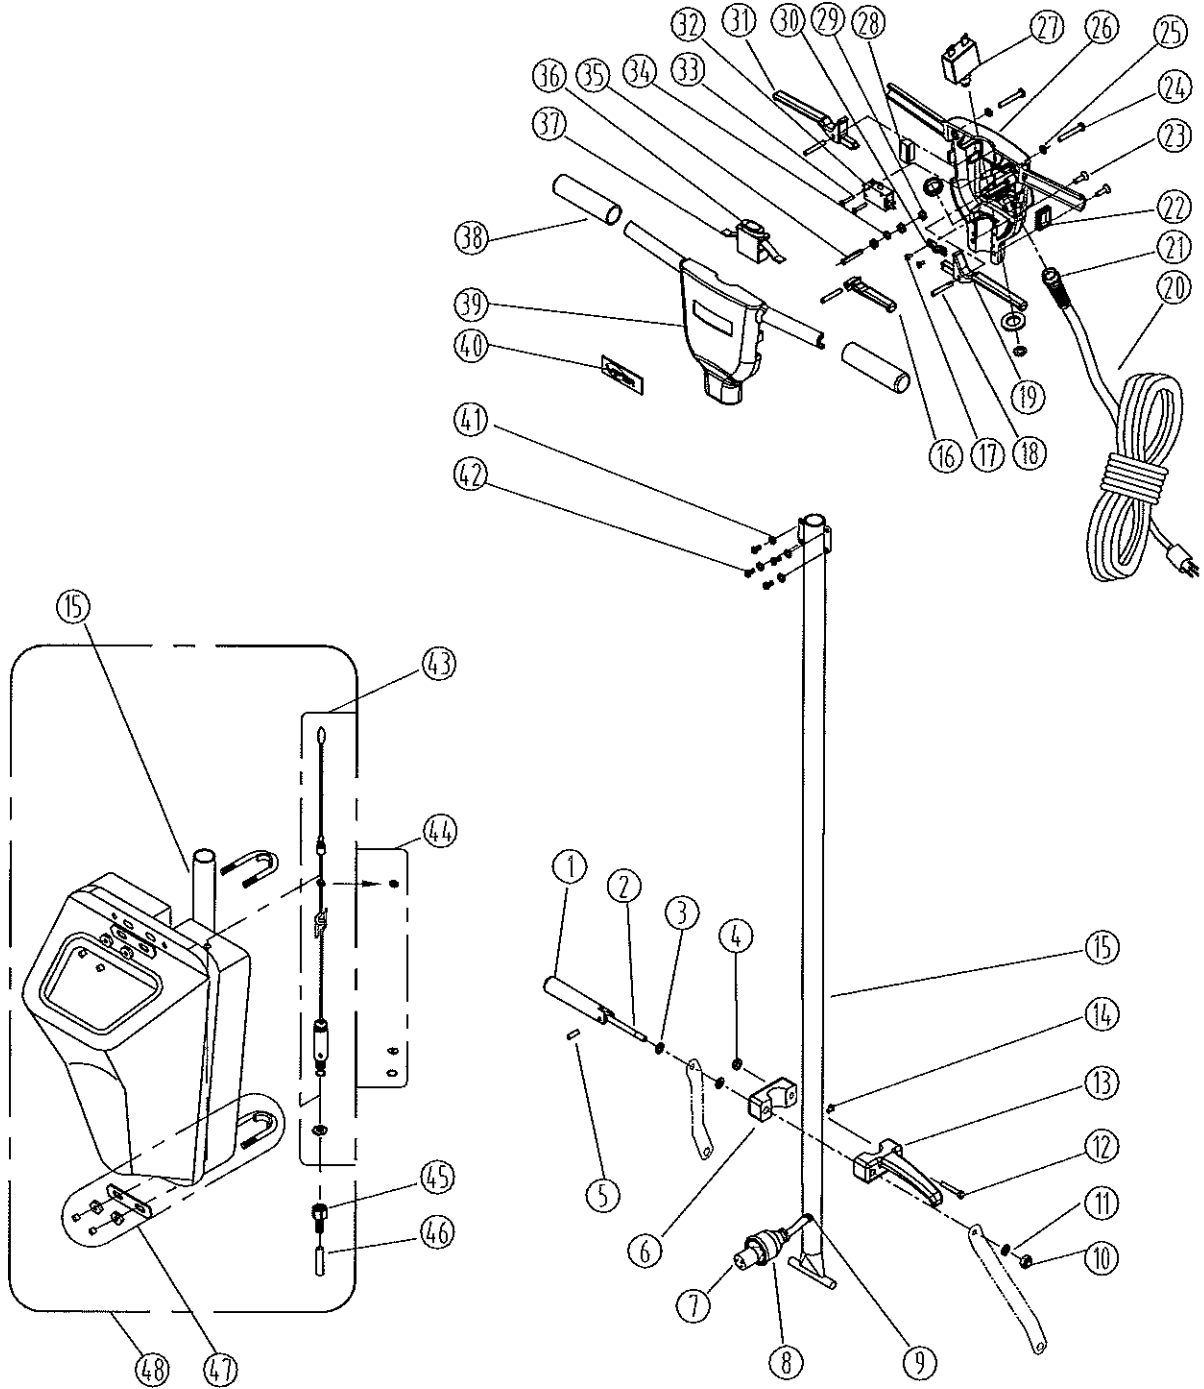

PARTS LIST

HANDLE GROUP FOR VN1720P

HANDLE ASSEMBLY - VN1720P

(SERIAL # 1766+ FOR RELEASE MECHANISM & SERIAL #2059+ FOR SWITCH HOUSING)

DIA NO	PART NUMBER	DESCRIPTION	NO REQ'D	
1	VF30016	HANDLE RELEASE	1	
2	VF30015	BOLT, HANDLE RELEASE	1	
3	VF30018	WASHER, PLAIN	2	
4	VF13503	NUT, LOCK, M8 X 5.7	1	
5	VF30017	SCREW	1	
6	VF30014	COVER, HOOK	1	
7	VF45120	CORD, HANDLE	1	
8	AS41901	PLUG PROTECTOR, SMALL MALE	1	
9	VF50120	GROMMET	1	
10	VF13504	NUT, LOCK, M10	1	
11	VF13517	WASHER, PLAIN	1	
12	VF14114	SCREW, HEX, M8 X 55	1	
13	VF30013	HOOK, CORD	1	
14	VF13493	SCREW, M6 X 10	1	
15	AS112205	TUBE	1	
16	VF44018	LEVER, SOLUTION	1	
17	VV13661	SCREW, M4 X 12	2	
18	VF48306	PIN	3	
19	VF44016	TRIGGER, LEFT, SWITCH	1	
20	VF45119	CORD, POWER SUPPLY	1	
21	AS22009	STRAIN RELIEF, CORD	1	
22	VF30108	GASKET, HANDLE, SOLUTION	1	
23	VF14223	SCREW, PH, M6 X 25	2	
24	VF14218	SCREW, PH, M6 X 45	2	
25	VF13528	TOOTH WASHER, M6	2	
26	VF30102	REAR COVER, SWITCH HOUSING	1	
27	VF99010C	CIRCUIT BREAKER, 17A	1	
28	VF30109	COVER	1	
29	GT13013	NUT, M4	1	
30	VF48309	CLAMP, BLOCK	3	
31	VF44017	TRIGGER, RIGHT, SWITCH	1	
32	VF44203	SWITCH ASSY	1	
33	VF14212	SCREW, M3 X 25	1	
34	VF13527	TOOTH WASHER, M4	2	
35	VF13526	SCREW, HEX SOCKET, M4 X 30	1	
36	VF46705	SAFETY BUTTON	1	
37	GV40218	SPRING, SAFETY BUTTON	1	
38	VF48310	HANDLE GRIP	2	
39	VF30101	FRONT COVER, SWITCH HOUSING	1	
40	VF47035A	LOGO	1	
41	VF13604	TOOTH WASHER, M5	4	
42	VF14222	SCREW, M5 X 12	4	
43	VF40200	VALVE ASSY KIT	1	
44	VF40001	TANK SEAL KIT	1	
45	VF40132	HOSE BARB	1	
46	VF40139	HOSE, SOLUTION	1	
47	VF40000	TANK MOUNTING KIT	1	
48	MF-VF001U	SOLUTION TANK ASSY	1