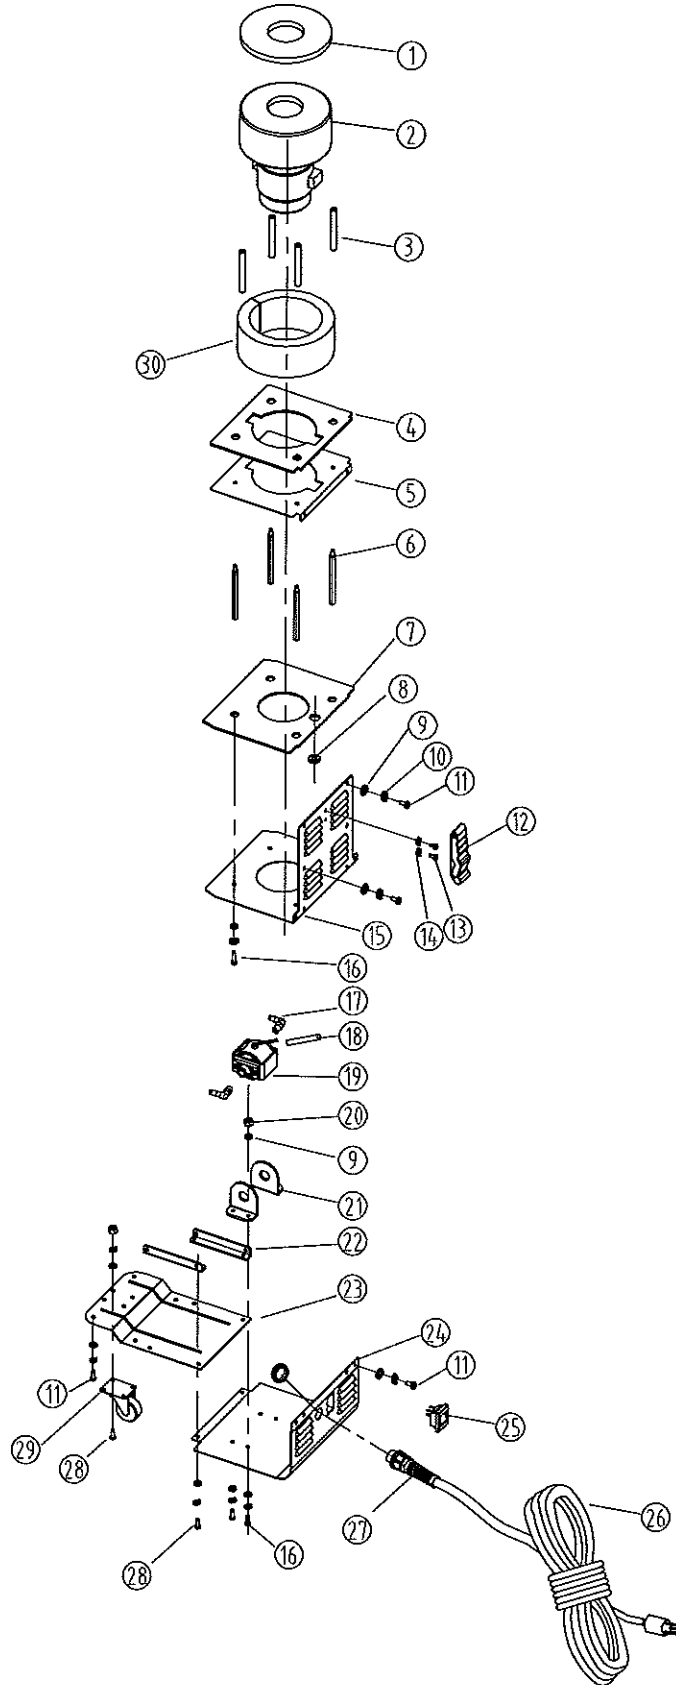

PARTS LIST

VACUUM & PUMP ASSEMBLIES - WOLF 130

DIA NO.	PART NUMBER	DESCRIPTION	NO. REQ'D
1	VV68112	GASKET, VAC MOTOR, 5.75"	1
2	ZD49000A	VACUUM MOTOR, 110V	1
3	VV68116	SPACER, VAC MOTOR	4
4	VV68110	GASKET, VAC MOTOR	1
5	VV68109	MOUNTING PLATE, VAC MOTOR	1
6	VV68117	SPACER, VAC PLATFORM	4
7	VV68120	GASKET, BAFFLE	1
8	YQ60504	RING	1
9	VV13662	WASHER, PLAIN, M5	32
10	VV13601	WASHER, LOCK, M5	28
11	VF14214	SCREW, PH, M5 X 8	12
12	VF83109	CATCH	1
13	VF13665	SCREW, PH, M4 X 6	2
14	VV20291	WASHER, LOCK, M4	2
15	VV68107	BAFFLE & REAR PANEL	1
16	VV20501	SCREW, PH, M5 X 14	8
17	RD60128	BARB, HOSE	2
18	RD50258	DIODE ASSEMBLY	1
19	RD50264	PUMP, 110V	1
20	VV13633	NUT, M5	8
21	VV68126	BRACKET, PUMP MOUNTING	2
22	VV68108-2	CONNECTOR	2
23	VV68108-1	BOTTOM MOUNT PLATE	1
24	VV68106	MOUNTING PLATE, SWITCH ASSEMBLY	1
25	VA91346	SWITCH ASSEMBLY	1
26	VV30183	POWER CORD	1
27	VF99008B	CORD STRAIN RELIEF	1
28	VV20509	SCREW, PH, M5 X 10	8
29	VV68123	CASTER, 1.5"	1
30	VV68183	SPONGE	1