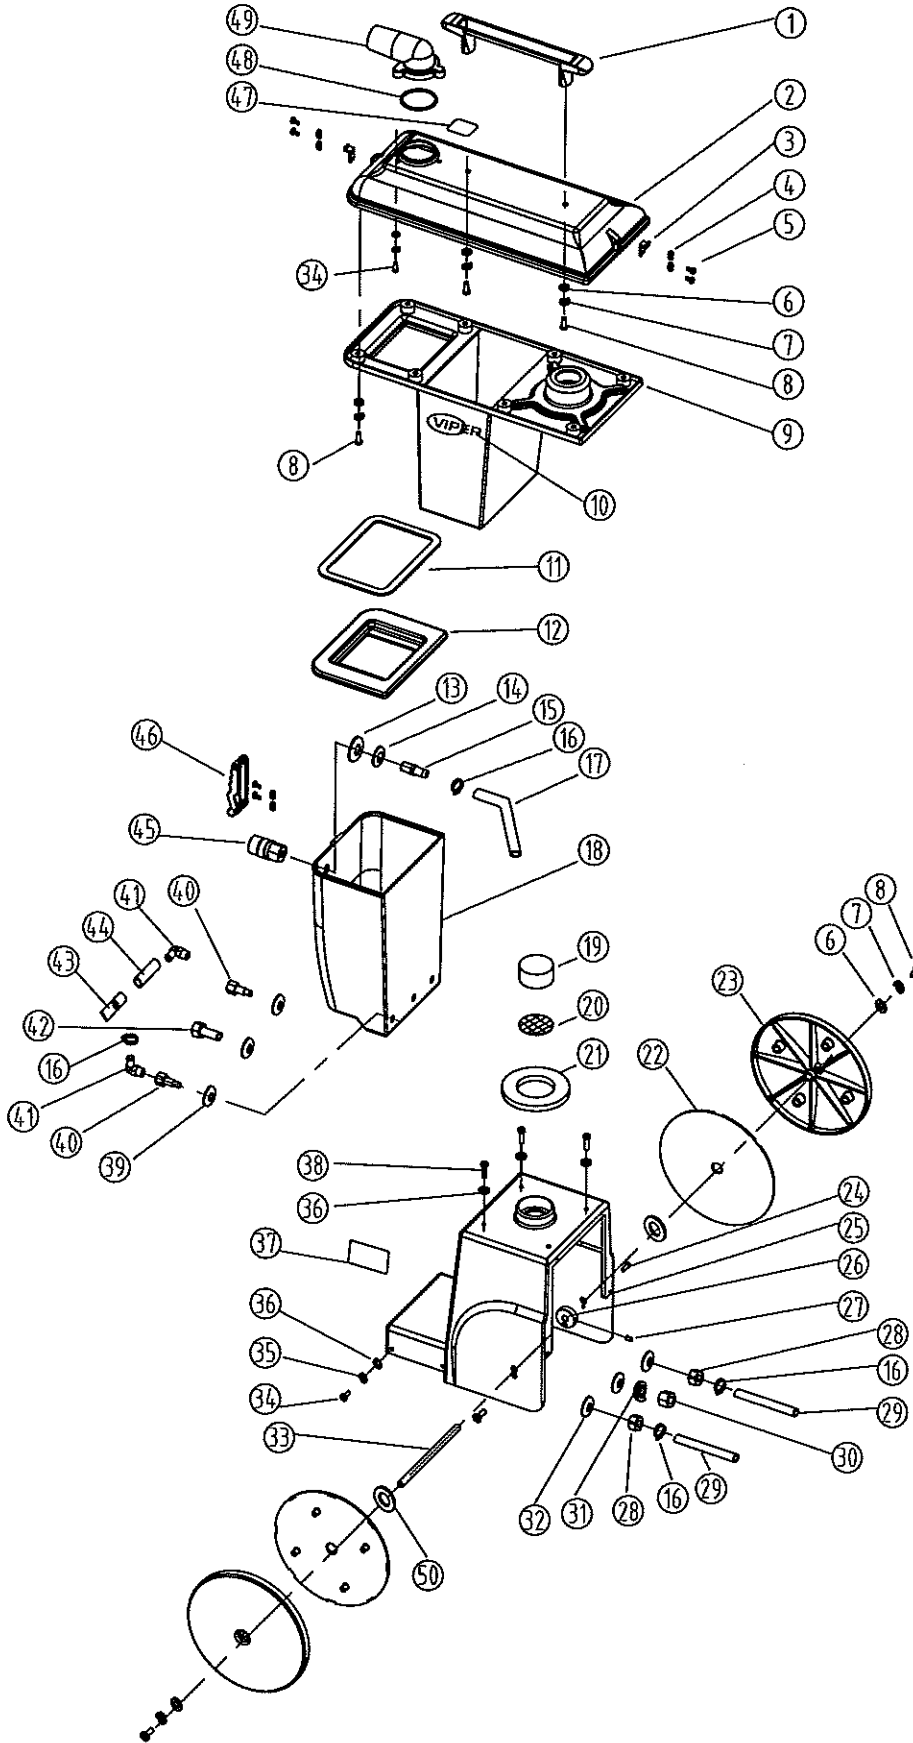

PARTS LIST

SOLUTION & RECOVERY TANKS - WOLF 130

DIA NO.	PART NUMBER	DESCRIPTION	NO. REQ'D
1	VV68104	HANDLE / CORD WRAP	1
2	VV68201-2	COVER, RECOVERY TANK	1
3	VF83109-7	HOOK	2
4	VV20291	WASHER, LOCK, M4	6
5	VV13667	SCREW, PH, M4 X 8	6
6	VF13614	WASHER, PLAIN, M6	12
7	VV13607	WASHER, LOCK, M6	12
8	VF14200	SCREW, PH, M6 X 16	12
9	VV68201-1	RECOVERY TANK	1
10	VV68136	VIPER LOGO	2
11	VV68115	GASKET, RECOVERY TANK	1
12	VV68301-2	COVER, SOLUTION TANK	1
13	VV68130	WASHER, SEAL	1
14	VA20274A	WASHER, PLAIN, M14	1
15	VV68135	BARB, HOSE	1
16	VF46400	CLAMP	4
17	VV68141	HOSE	1
18	VV68301-1	SOLUTION TANK	1
19	VV68113	FILTER, VAC MOTOR	1
20	VV68114	SCREEN	1
21	VV68111	GASKET, SOLUTION TANK, 4"	1
22	VV68127	COVER	2
23	VV68105	WHEEL, 8"	2
24	VF14301	SCREW, M4 X 12	2
25	VV68101	HOUSING	1
26	VV68119	COLLAR	2
27	VF13525	SCREW, M6 X 8	2
28	VV13666	NUT, M10 X 1	2
29	VV68143	HOSE	2
30	VF14005	NUT, M10	1
31	VF13518	WASHER, LOCK, M10	3
32	VF13537	WASHER, PLAIN, M10	3
33	VV68118	AXLE	1
34	VV20509	SCREW, PH, M5 X 10	7
35	VV13601	WASHER, LOCK, M5	7
36	VV13662	WASHER, PLAIN, M5	7
37	VV68133	DECAL, SERIAL	1
38	VV13635	SCREW, PH, M5 X 20	4
39	VV68132	WASHER, SEAL	3
40	VV68128	HOSE BARB	2
41	RD60128	ELBOW, HOSE BARB	2
42	VF13634	BOLT, M10 x 30	1
43	RD10461	SCREEN	1
44	VV68142	HOSE	1
45	VV80208	COUPLER, QUICK CONNECT	1
46	VF83109	CATCH	1
47	VV68308	LABEL, DRAINING	1
48	VV68145	SEALER	1
49	VV68201-3	ELBOW, HOSE BARB	1
50	VF13537	WASHER, PLAIN, M10	2