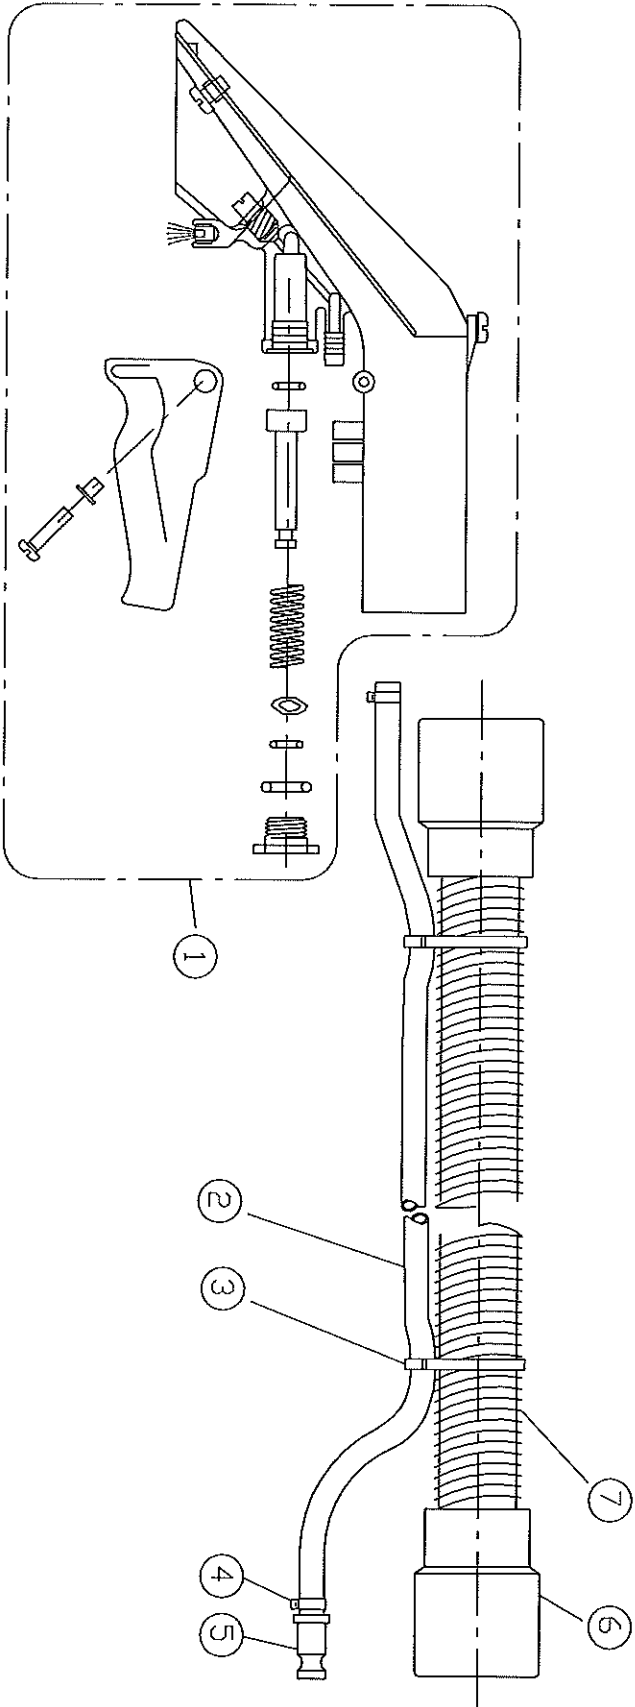

PARTS LIST

VACUUM & PUMP ASSEMBLIES - WOLF 130

DIA NO.	PART NUMBER	DESCRIPTION	NO. REQ'D
1	VV68112	GASKET, VAC MOTOR, 5.75"	1
2	ZD49000A	VACUUM MOTOR, 110V	1
3	VV68116	SPACER, VAC MOTOR	4
4	VV68110	GASKET, VAC MOTOR	1
5	VV68109	MOUNTING PLATE, VAC MOTOR	1
6	VV68117	SPACER, VAC PLATFORM	4
7	VV68120	GASKET, BAFFLE	1
8	YQ60504	RING	1
9	VV13662	WASHER, PLAIN, M5	32
10	VV13601	WASHER, LOCK, M5	28
11	VF14214	SCREW, PH, M5 X 8	12
12	VF83109	CATCH	1
13	VF13665	SCREW, PH, M4 X 6	2
14	VV20291	WASHER, LOCK, M4	2
15	VV68107	BAFFLE & REAR PANEL	1
16	VV20501	SCREW, PH, M5 X 14	8
17	RD60128	BARB, HOSE	2
18	RD50258	DIODE ASSEMBLY	1
19	RD50264	PUMP, 110V	1
20	VV13633	NUT, M5	8
21	VV68126	BRACKET, PUMP MOUNTING	2
22	VV68108-2	CONNECTOR	2
23	VV68108-1	BOTTOM MOUNT PLATE	1
24	VV68106	MOUNTING PLATE, SWITCH ASSEMBLY	1
25	VA91346	SWITCH ASSEMBLY	1
26	VV30183	POWER CORD	1
27	VF99008B	CORD STRAIN RELIEF	1
28	VV20509	SCREW, PH, M5 X 10	8
29	VV68123	CASTER, 1.5"	1
30	VV68183	SPONGE	1