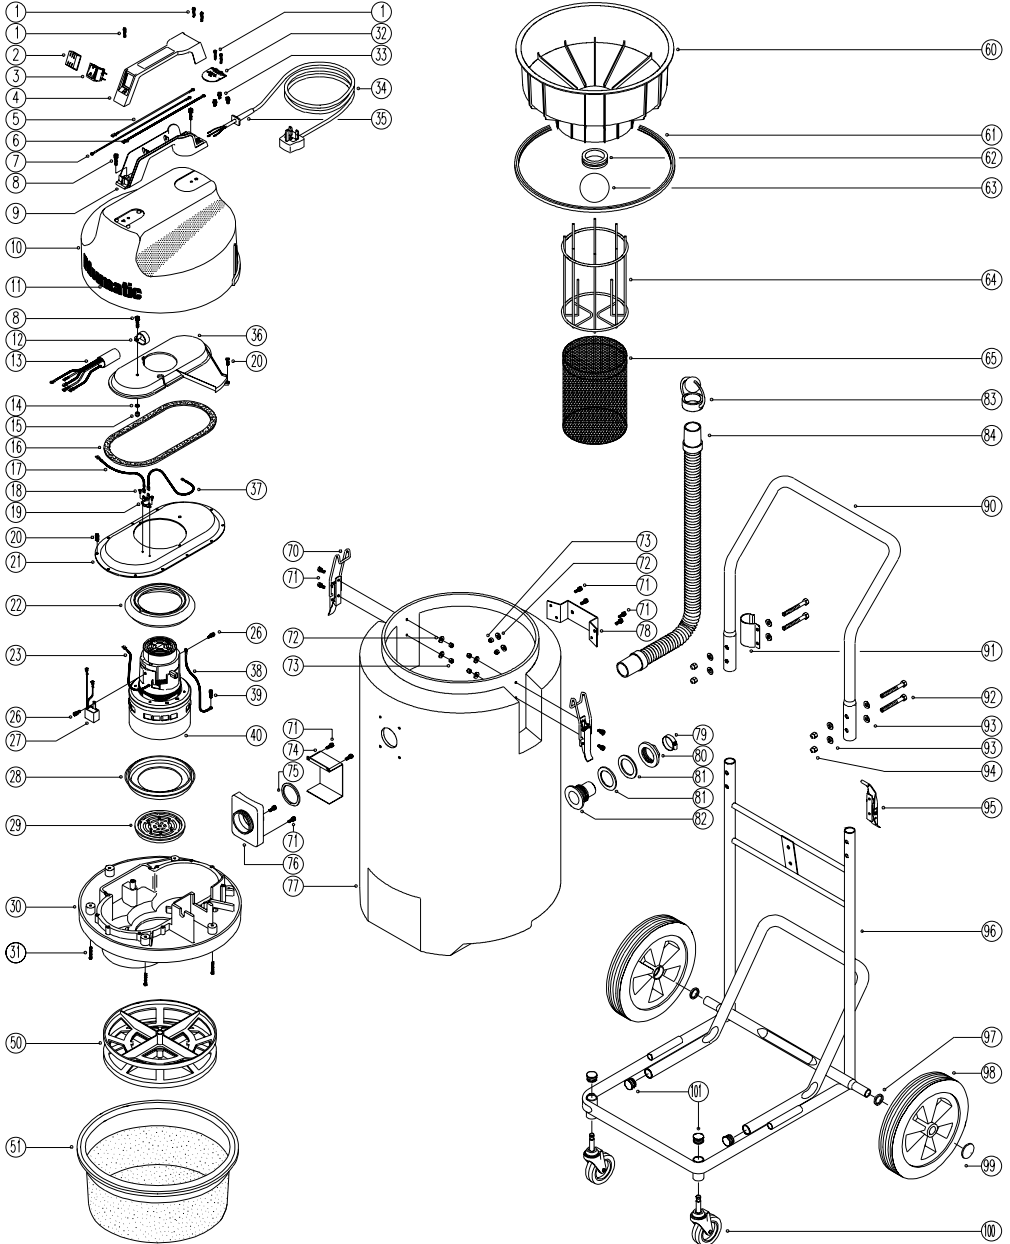

MODEL No. WV1500 & WV2000

SPARE PARTS

POS.	PART No	DESCRIPTION
1	219107	No6 x 5/8" Plastite Screw
2	220238	Switch Boot
3	220286	Red Rocker Switch
4	206213	Handle Cover
5	320183	200mm Long x 1.0mm Thick Blue Link Wire
6	320003	200mm Long x 1.0mm Thick Brown Link Wire
7	320093	400mm Long Green/Yellow Link Wire (230V)
	320378	380mm Long Green/Yellow Link Wire (110/120V)
8	219546	M5x 20mm Long Pozzi Pan Sems Screw
9	320291	Handle Body Moulding
10	227043	Cover Moulding (No Numatic Logo)
11	210085	Red Numatic Logo
	210049	Blue Numatic Logo
	210412	Green Numatic Logo
	210039	Yellow Numatic Logo
12	220288	30mm Diameter White P-Clip (230V~ Machines)
13	320198	230V Suppressor
14	219003	M5 Form A Steel Washer
15	219076	M5 Staylite Nylon Insert Nut
16	202012	Gasket
17	220331	270mm Long Blue Link Wire (110/120V)
18	219491	M3 x 5mm Long Taptite Screw
19	220532	Thermostat
	220579	Thermostat (C.S.A. Spec Machines)
20	219370	No8 x 5/8" Plastite Screw
21	225062	Top Motor Housing
22	202003	Top Motor Gasket
23	320286	240mm Long White Motor Link Wire (110/120V)
24	_____	_____
25	_____	_____
26	219566	M4 x 6mm Long Taptite Sems Screw
27	220682	Suppressor (110/120V)
28	202005	Bottom Motor Gasket
29	206010	Fan Guard
30	301047	Bottom Motor Housing
31	219369	No8 x 1" Taptite 2.50 Screw
32	220131	Cable Clamp
33	219090	M4 x 8mm Long Sems Screw
34	220232	Mains Cable (U.K. Plug)
	220059	Mains Cable (No Plug)
	220253	Mains Cable (C.E.E. Plug)
	220222	Mains Cable (Swiss Plug)
	220302	Mains Cable (C.S.A. Plug)
	299039	Mains Cable (Australian Plug)
	220466	Mains Cable (15 Amp Plug: South Africa)