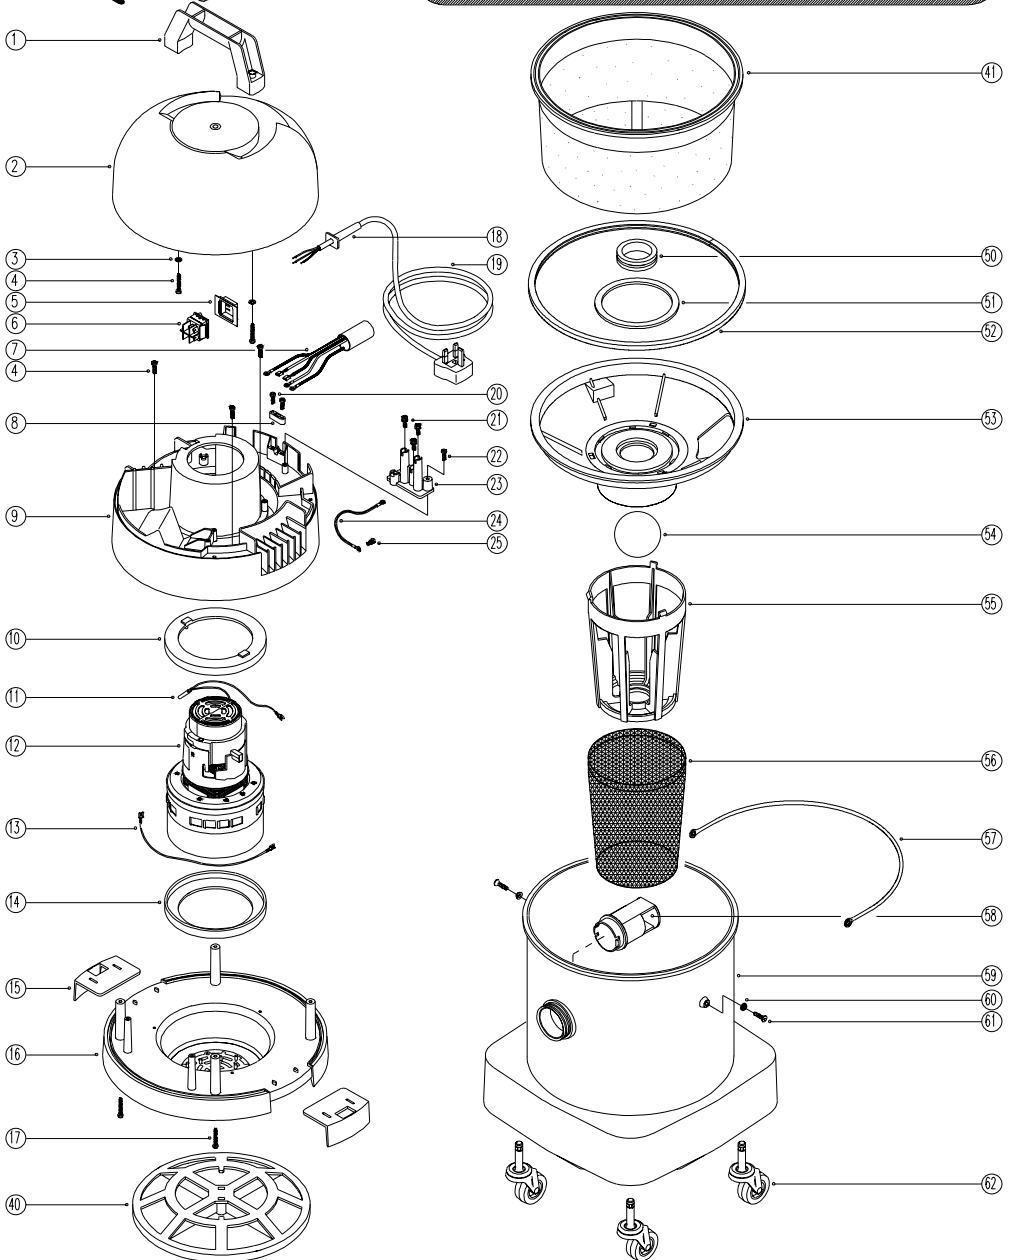

Spare Parts

Model No. WV/CVC375

Numatic, International, Chard, Somerset, TA20 2BB.
Tel: 01460 68480 Fax: 01460 68560
Sales - Tel: 01460 68600 Fax: 01460 68458

231854
DRAWING:EXP367 ISS:01
08/12/97

MODEL No.

WV/CVC375

SPARE PARTS

POS.	PART No	DESCRIPTION
1	227059	Fixed Handle
2	325020	Lid
3	219003	M5 Form A Steel Washer
4	219041	No8 x 3/4" Long Plastite Screw
5	220670	Switch Cover
6	220286	Switch
7	220144	Suppressor
	320502	80mm Long Black Link Wire
	320503	90mm Long White Link Wire
		} 100V & CSA } Machines
8	227008	Cable Clamp
9	225017	Top Motor Housing (No Print)
	225017NR	Top Motor Housing (Printed Red Numatic)
	225017NB	Top Motor Housing (Printed Blue Numatic)
	225017NC	Top Motor Housing (Printed Green Numatic)
	225017NY	Top Motor Housing (Printed Yellow Numatic)
	225017CR	Top Motor Housing (Printed Red Charles)
	225017CB	Top Motor Housing (Printed Blue Charles)
	225017CG	Top Motor Housing (Printed Green Charles)
	225017CY	Top Motor Housing (Printed Yellow Charles)
10	202030	Top Motor Gasket
11	220561	230V Thermal Overload
	220562	115V Thermal Overload
	320285	110mm Long White Motor Link Wire(100V Machine Only)
12	205060	230V Motor
	205062	115V Motor
	205063	100V Motor
13	320296	340mm Long White Link Wire
14	202031	Bottom Motor Gasket
15	227115	Toggle
16	227002	Bottom Motor Housing
17	219104	No8 x 1" Plastite 2-50 Screw
18	220132	Stress Relief
19	220231	Mains Cable (U.K. Plug)
	220252	Mains Cable (C.E.E. Plug)

POS.	PART No	DESCRIPTION
19.	220500	Mains Cable (C.S.A. Plug) (2 Core)
	220506	Mains Cable (C.S.A. Plug) (3 Core)
	220058	Mains Cable (No Plug)
	299039	Mains Cable (Australian Plug)
	220467	Mains Cable (15 Amp Plug)
20	219107	No6 x 5/8" Long Plastite Screw
21	219090	M4 x 8mm Long Sems Screw
22	219101	No8 x 1/2" Long Plastite Screw
23	220564	Terminal Block Moulding (2 Core Machines)
	220472	Terminal Block Moulding (3 Core Machines)
24	320303	300mm Long Green/Yellow Link Wire
25	219566	M4 x 6mm Long Taplite Screw
40	209050	Filter Grid
41	207102	White Filter & Gasket
50	220235	Float Grommet
51	225083	Sealing Ring
52	207011	Float Gasket
53	225087	Float Cage Support
54	206026	Polyprop Ball
55	225086	Moulded Float Cage
56	207055	Gauze Filter
57	225092	Bucket Handle
58	225085	Bag Connector
59	225900	Container - Red (WV375) (No Face)
	225901	Container - Blue (WV375) (No Face)
	225902	Container - Green (WV375) (No Face)
	225903	Container - Yellow (WV375) (No Face)
	225980	Container - Red (CVC375) (With Face)
	225981	Container - Blue (CVC375) (With Face)
	225982	Container - Green (CVC375) (With Face)
	225983	Container - Yellow (CVC375) (With Face)
60	208026	Bucket Handle Spacer
61	219282	M5 x 16mm Long Countersunk Screw
62	204059	2" Castor