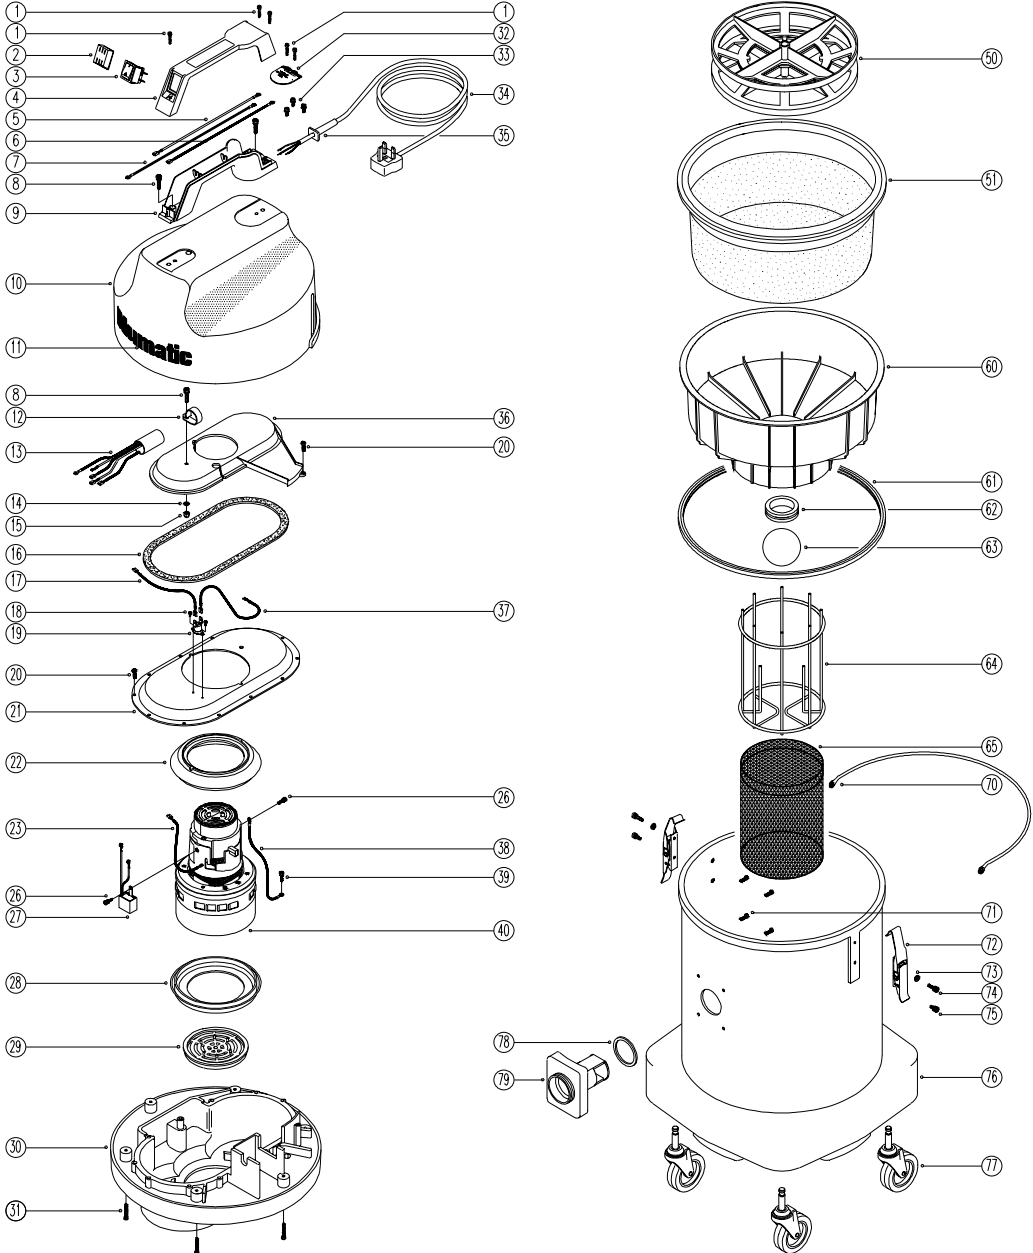

Spare Parts

Model No. WV570

Numatic, International, Chard, Somerset, TA20 2GB.
Tel: 01460 68480 Fax: 01460 68560
Sales - Tel: 01460 68600 Fax: 01460 68458

231859
DRAWING:EXP371 ISS:02
10/02/98

SPARE PARTS

POS.	PART No	DESCRIPTION
1	219107	No6 x 5/8" Plastite Screw
2	220238	Switch Boot
3	220286	Red Rocker Switch
4	206213	Handle Cover
5	320183	200mm Long x 1.0mm Thick Blue Link Wire
6	320003	200mm Long x 1.0mm Thick Brown Link Wire
7	320093	400mm Long Green/Yellow Link Wire (230V)
	320378	380mm Long Green/Yellow Link Wire (110/120V)
8	219546	M5x 20mm Long Pozzi Pan Sems Screw
9	320291	Handle Body Moulding
10	227043	Cover Moulding (No Numatic Logo)
11	210085	Red Numatic Logo
	210049	Blue Numatic Logo
	210412	Green Numatic Logo
	210039	Yellow Numatic Logo
12	220288	30mm Diameter White P-Clip (230V~ Machines)
13	320198	230V Suppressor
14	219003	M5 Form A Steel Washer
15	219076	M5 Staylite Nylon Insert Nut
16	202012	Gasket
17	220331	270mm Long Blue Link Wire (110/120V)
18	219491	M3 x 5mm Long Taptite Screw
19	220532	Thermostat
	220579	Thermostat (C.S.A. Spec Machines)
20	219370	No8 x 5/8" Plastite Screw
21	225062	Top Motor Housing
22	202003	Top Motor Gasket
23	320286	240mm Long White Motor Link Wire (110/120V)
24	_____	_____
25	_____	_____
26	219566	M4 x 6mm Long Taptite Sems Screw
27	220682	Suppressor (110/120V)
28	202005	Bottom Motor Gasket
29	206010	Fan Guard
30	301047	Bottom Motor Housing
31	219369	No8 x 1" Plastite 2.50 Screw
32	220131	Cable Clamp

POS.	PART No	DESCRIPTION
33	219090	M4 x 8mm Long Sems Screw
34	220232	Mains Cable (U.K. Plug)
	220059	Mains Cable (No Plug)
	220253	Mains Cable (C.E.E. Plug)
	220222	Mains Cable (Swiss Plug)
	220302	Mains Cable (C.S.A. Plug)
	299039	Mains Cable (Australian Plug)
	220468	Mains Cable (15Amp Plug: South Africa)
35	220132	Stress Relief
	220541	Stress Relief (C.S.A. Plug Machine)
36	225153	Air Separator
37	320286	240mm Long White Motor Link Wire
38	320092	180mm Long Green/Yellow Link Wire
39	219471	M4 x 12mm Long Sems Screw
40	205060	230V~ Motor
	205062	110/120V~ Motor
50	209100	Double Filter Grid
51	207030	14" White Filter
60	225101	Float Moulding
61	202036	Float Moulding Seal Extrusion
62	220235	Grommet
63	206026	Polyprop Ball
64	225075	Float Cage
65	207073	Gauze Filter
70	225098	Cranked Bucket Handle
71	219105	No8 x 5/8" Long Plastite Screw
72	206022	Small Claw Toggle
73	208025	Handle Spacer
74	219045	M5 x 16mm Long Sems Screw
75	219047	M5 x 10mm Long Sems Screw
76	325008	Container - Red
	325009	Container - Blue
	325039	Container - Green
	325040	Container - Yellow
77	204060	75mm Castor
78	202027	Flange Gasket
79	206117	Wet/Dry Flange