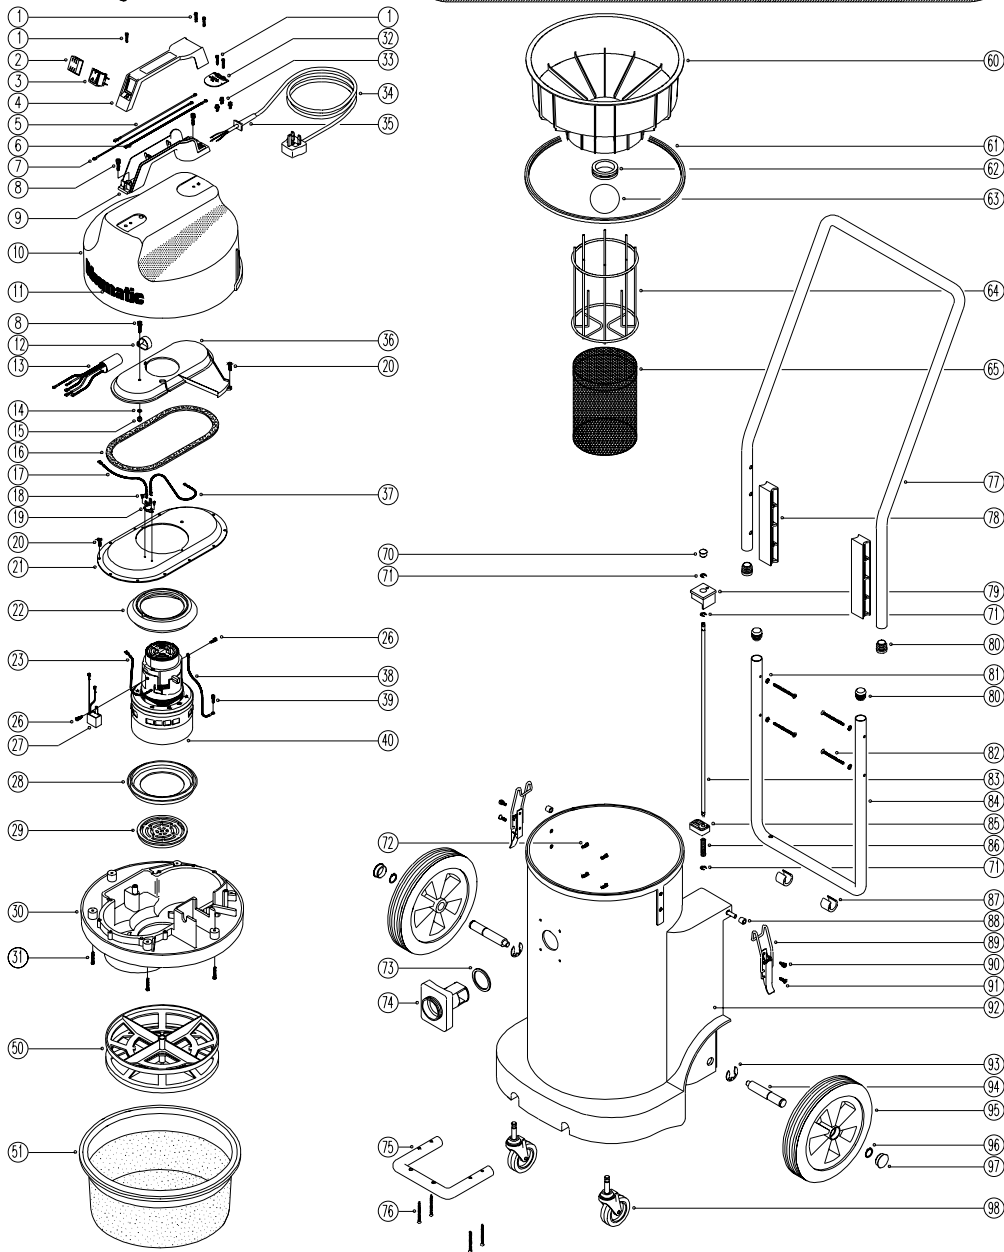

Spare Parts

Model No. WV900

Numatic, International, Chard, Somerset, TA20 2GB.
Tel: 01460 68480 Fax: 01460 68560
Sales - Tel: 01460 68600 Fax: 01460 68458

231868
DRAWING:EXP377 ISS:02
10/02/98

SPARE PARTS

POS.	PART No	DESCRIPTION
1	219107	No6 x 5/8" Plastite Screw
2	220238	Switch Boot
3	220286	Red Rocker Switch
4	206213	Handle Cover
5	320183	200mm Long x 1.0mm Thick Blue Link Wire
6	320003	200mm Long x 1.0mm Thick Brown Link Wire
7	320093	400mm Long Green/Yellow Link Wire (230V)
	320378	380mm Long Green/Yellow Link Wire (110/120V)
8	219546	M5x 20mm Long Pozi Pan Sems Screw
9	320291	Handle Body Moulding
10	227043	Cover Moulding (No Numatic Logo)
11	210085	Red Numatic Logo
	210049	Blue Numatic Logo
	210412	Green Numatic Logo
	210039	Yellow Numatic Logo
12	220288	30mm Diameter White P-Clip (230V~ Machines)
13	320198	230V Suppressor
14	219003	M5 Form A Steel Washer
15	219076	M5 Staylite Nylon Insert Nut
16	202012	Gasket
17	220331	270mm Long Blue Link Wire (110/120V)
18	219491	M3 x 5mm Long Taplite Screw
19	220532	Thermostat
	220579	Thermostat (C.S.A. Spec Machines)
20	219370	No8 x 5/8" Plastite Screw
21	225062	Top Motor Housing
22	202003	Top Motor Gasket
23	320286	240mm Long White Motor Link Wire (110/120V)
24		
25		
26	219566	M4 x 6mm Long Taplite Sems Screw
27	220682	Suppressor (110/120V)
28	202005	Bottom Motor Gasket
29	206010	Fan Guard
30	301047	Bottom Motor Housing
31	219369	No8 x 1" Plastite 2.50 Screw
32	220131	Cable Clamp
33	219090	M4 x 8mm Long Sems Screw
34	220232	Mains Cable (U.K. Plug)
	220059	Mains Cable (No Plug)
	220253	Mains Cable (C.E.E. Plug)
	220222	Mains Cable (Swiss Plug)
	220302	Mains Cable (C.S.A. Plug)
	299039	Mains Cable (Australian Plug)
	220468	Mains Cable (15Amp Plug; South Africa)
35	220132	Stress Relief
	220541	Stress Relief (C.S.A. Plug Machine)

POS.	PART No	DESCRIPTION
36	225153	Air Separator
37	320286	240mm Long White Motor Link Wire
38	320092	180mm Long Green/Yellow Link Wire
39	219471	M4 x 12mm Long Sems Screw
40	205060	230V~ Motor
	205062	110/120V~ Motor
50	209100	Double Filter Grid
51	207030	14" White Filter
60	225101	Float Moulding
61	202036	Float Moulding Seal Extrusion
62	220235	Grommet
63	206026	Polyprop Ball
64	225075	Float Cage
65	207073	Gauze Filter
70	206132	Plastic Cap
71	219307	'E' Clip
72	219105	N8 x 5/8" Long Plastite Screw
73	202027	Flange Gasket
74	206117	Hose Connection Flange
75	303127	Tool Mounting Bar
76	219316	No10 x 43mm Long Plastite Screw
77	403129	Upper Handle
78	206128	Handle Block Spacer
79	206126	Locking Bar Knob
80	20637V	Tube End Stop
81	219423	M6 External Lock Washer
82	219422	M6 x 70mm Long Countersunk Screw
83	206153	Locking Bar
84	303128	Lower Handle
85	206127	Locking Bar Support
86	219312	Compression Spring
87	206295	Plastic Saddle Foot
88	21985V	Spacer
89	206135	Toggle
90	219047	M5 x 10mm Long Sems Screw
91	219330	M5 x 12mm Long Countersunk Screw
92	300031	Container - Red
	300030	Container - Blue
	325045	Container - Green
	325046	Container - Yellow
93	219306	'E' Clip
94	206137	Stub Axle
95	204028	10" Wheel
96	219308	Circlip
97	206131	Plastic Cap
98	204060	75mm Castor