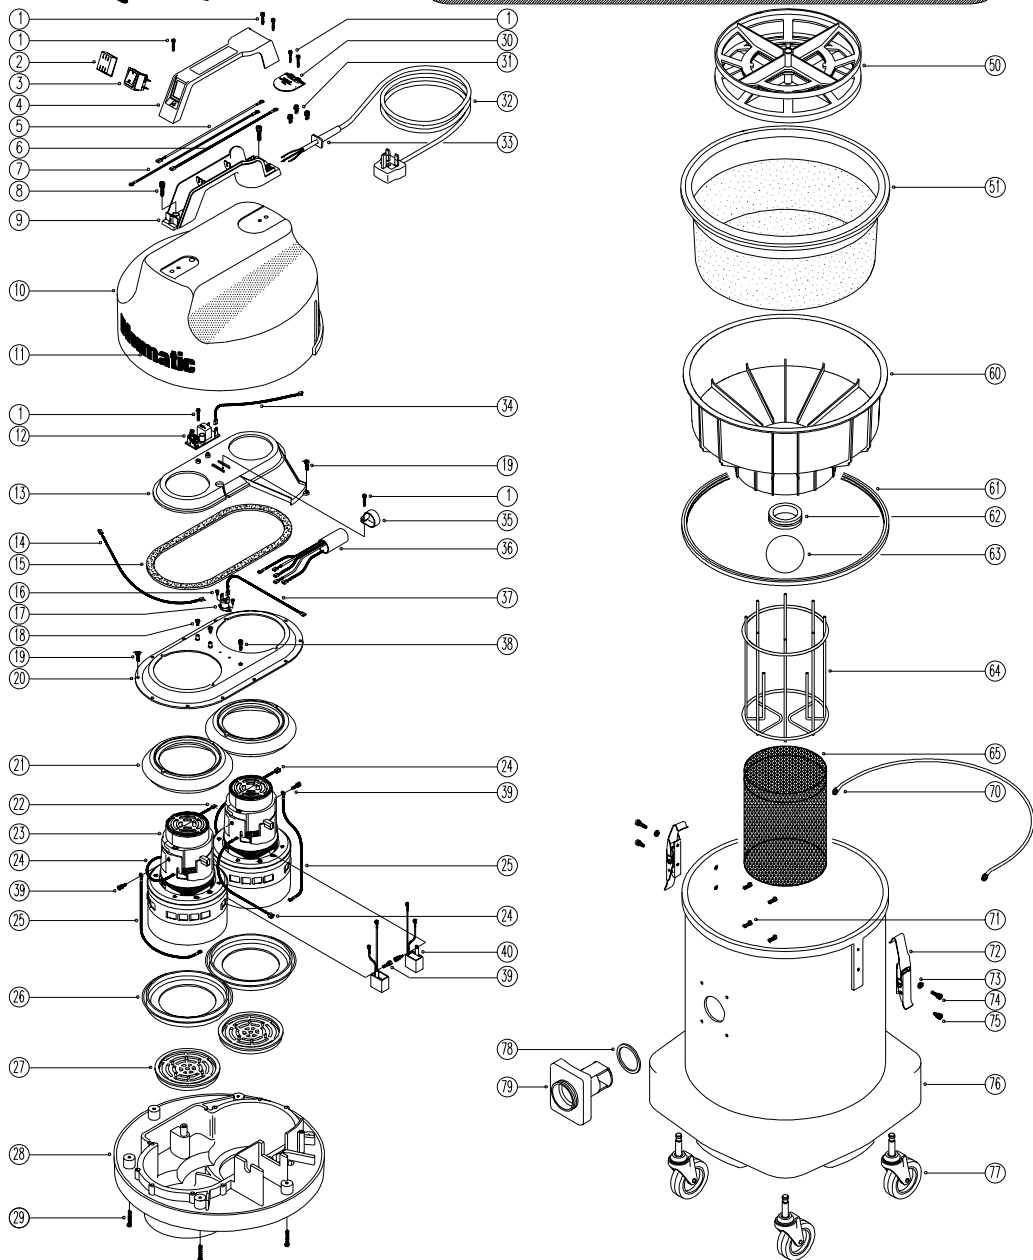

Spare Parts

Model No. **WVD572**

Numatic, International, Chard, Somerset, TA20 2GB.
Tel: 01460 68480 Fax: 01460 68560
Sales - Tel: 01460 68600 Fax: 01460 68458

231860
DRAWING:EXP372 ISS:02
10/02/98

SPARE PARTS

POS.	PART No	DESCRIPTION
1	219107	No6 x 5/8" Plastite Screw
2	220238	Switch Boot
3	220286	Orange Rocker Switch (230V)
	220552	Red Rocker Switch (110/120V)
4	206213	Handle Cover
5	320183	200mm Long x 1.0mm Thick Blue Link Wire (230V)
	320322	200mm Long x 1.5mm Thick Blue Link Wire (110/120V)
6	320003	200mm Long x 1.0mm Thick Brown Link Wire (230V)
	320320	200mm Long x 1.5mm Thick Brown Link Wire (110/120V)
7	320093	400mm Long Green/Yellow Link Wire
8	219546	M5x 20mm Long Pozzi Pan Sems Screw
9	320291	Handle Body Moulding
10	227043	Cover Moulding (No Numatic Logo)
11	210085	Red Numatic Logo
	210049	Blue Numatic Logo
	210412	Green Numatic Logo
	210039	Yellow Numatic Logo
12	220555	230V~ Delay Start Module
	220556	110/120V~ Delay Start Module
13	225154	Air Separator Duplex
14	220575	260mm Long Blue Link Wire (110/120V)
15	202012	Gasket
16	219491	M3 x 5mm Long Tapitite Screw
17	220532	Thermostat
	220579	Thermostat (C.S.A. Spec Machines)
18	219095	M4 x 6mm Long Tapitite Screw
19	219370	No8 x 5/8" Plastite Screw
20	225063	Top Motor Housing
21	202003	Top Motor Gasket
22	320286	240mm Long White Motor Link Wire
23	205060	230V~ Motor
	205062	110/120V~ Motor
24	320294	255mm Long White Motor Link Wire
25	320092	180mm Long Green/Yellow Link Wire
26	202005	Bottom Motor Gasket
27	206010	Fan Guard
28	301048	Bottom Motor Housing
29	219369	No8 x 1" Plastite 2.50 Screw
30	220131	Cable Clamp
31	219090	M4 x 8mm Long Sems Screw

POS.	PART No	DESCRIPTION
32	220232	Mains Cable (U.K. Plug)
	220059	Mains Cable (No Plug) (230V)
	220253	Mains Cable (C.E.E. Plug)
	220094	Mains Cable (No Plug) (110/120V)
	220222	Mains Cable (Swiss Plug)
	220221	Mains Cable (C.S.A. Plug)
	299039	Mains Cable (Australian Plug)
	220468	Mains Cable (15Amp Plug; South Africa)
33	220132	Stress Relief (230V Machines)
	220541	Stress Relief (110/120V Machines)
34	320287	220mm Long Brown Link Wire (110/120V)
35	220288	30mm Diameter White P-Clip (230V Machines)
36	220289	Suppressor (230V Machines)
37	320293	260mm Long Brown Link Wire
38	219471	M4 x 12mm Long Sems Screw
39	219566	M4 x 6mm Long Tapitite Sems Screw
40	220682	Suppressor (110/120V Machines)
41		
50	209100	Double Filter Grid
51	207030	14" White Filter
60	225101	Float Moulding
61	202036	Float Moulding Seal Extrusion
62	220235	Grommet
63	206026	Polyprop Ball
64	225075	Float Cage
65	207073	Gauze Filter
70	225098	Cranked Bucket Handle
71	219105	No8 x 5/8" Long Plastite Screw
72	206022	Small Claw Toggle
73	208025	Handle Spacer
74	219045	M5 x 16mm Long Sems Screw
75	219047	M5 x 10mm Long Sems Screw
76	325008	Container - Red
	325009	Container - Blue
	325039	Container - Green
	325040	Container - Yellow
77	204060	75mm Castor
78	202027	Flange Gasket
79	206117	Wet/Dry Flange