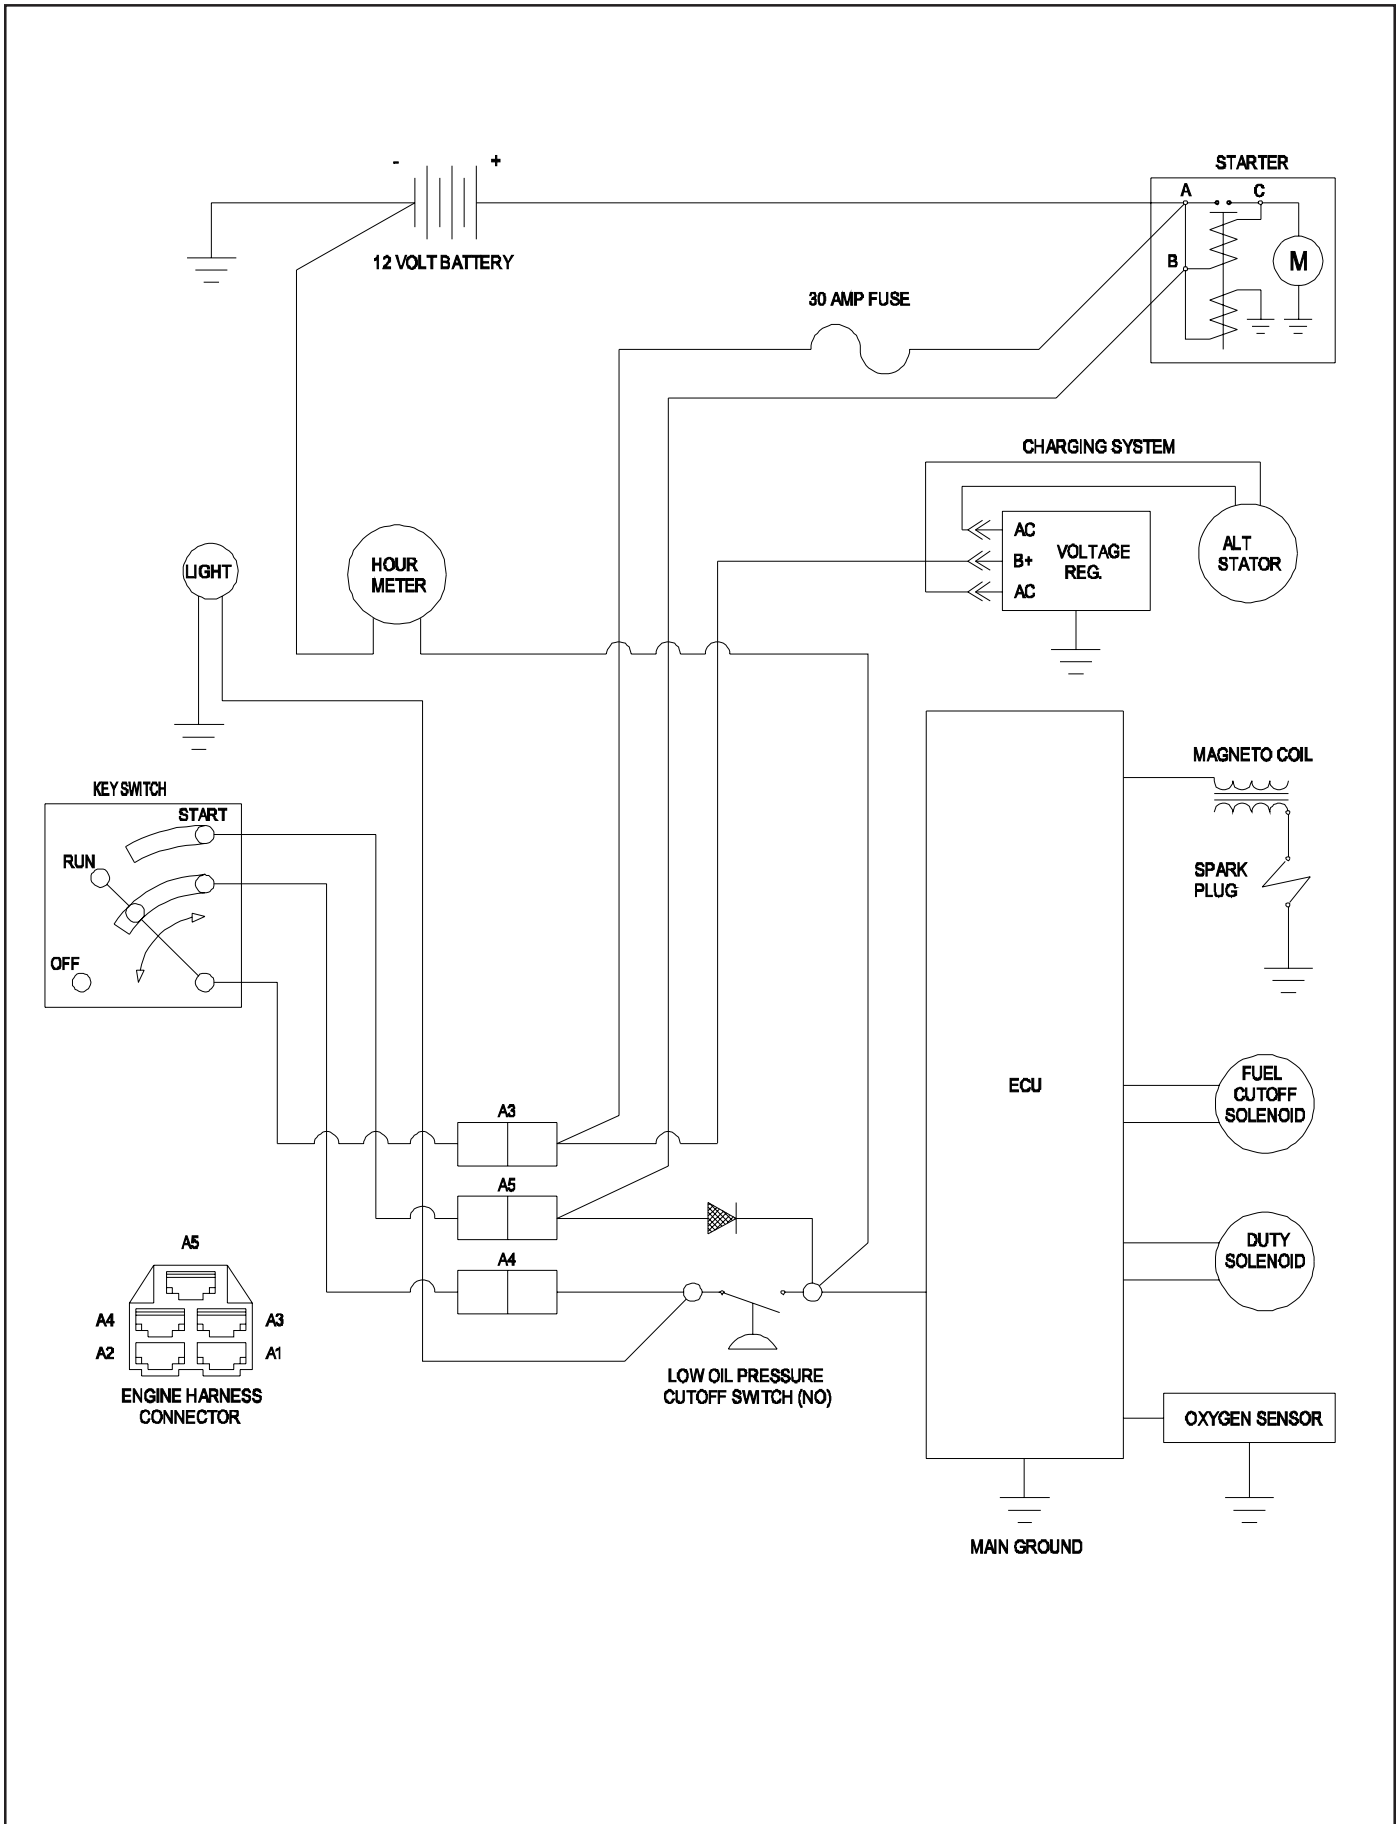

PARTS LIST  
**WARHORSE 21 & 20 VAC-TRAC**

# ELITE WIRING DIAGRAM