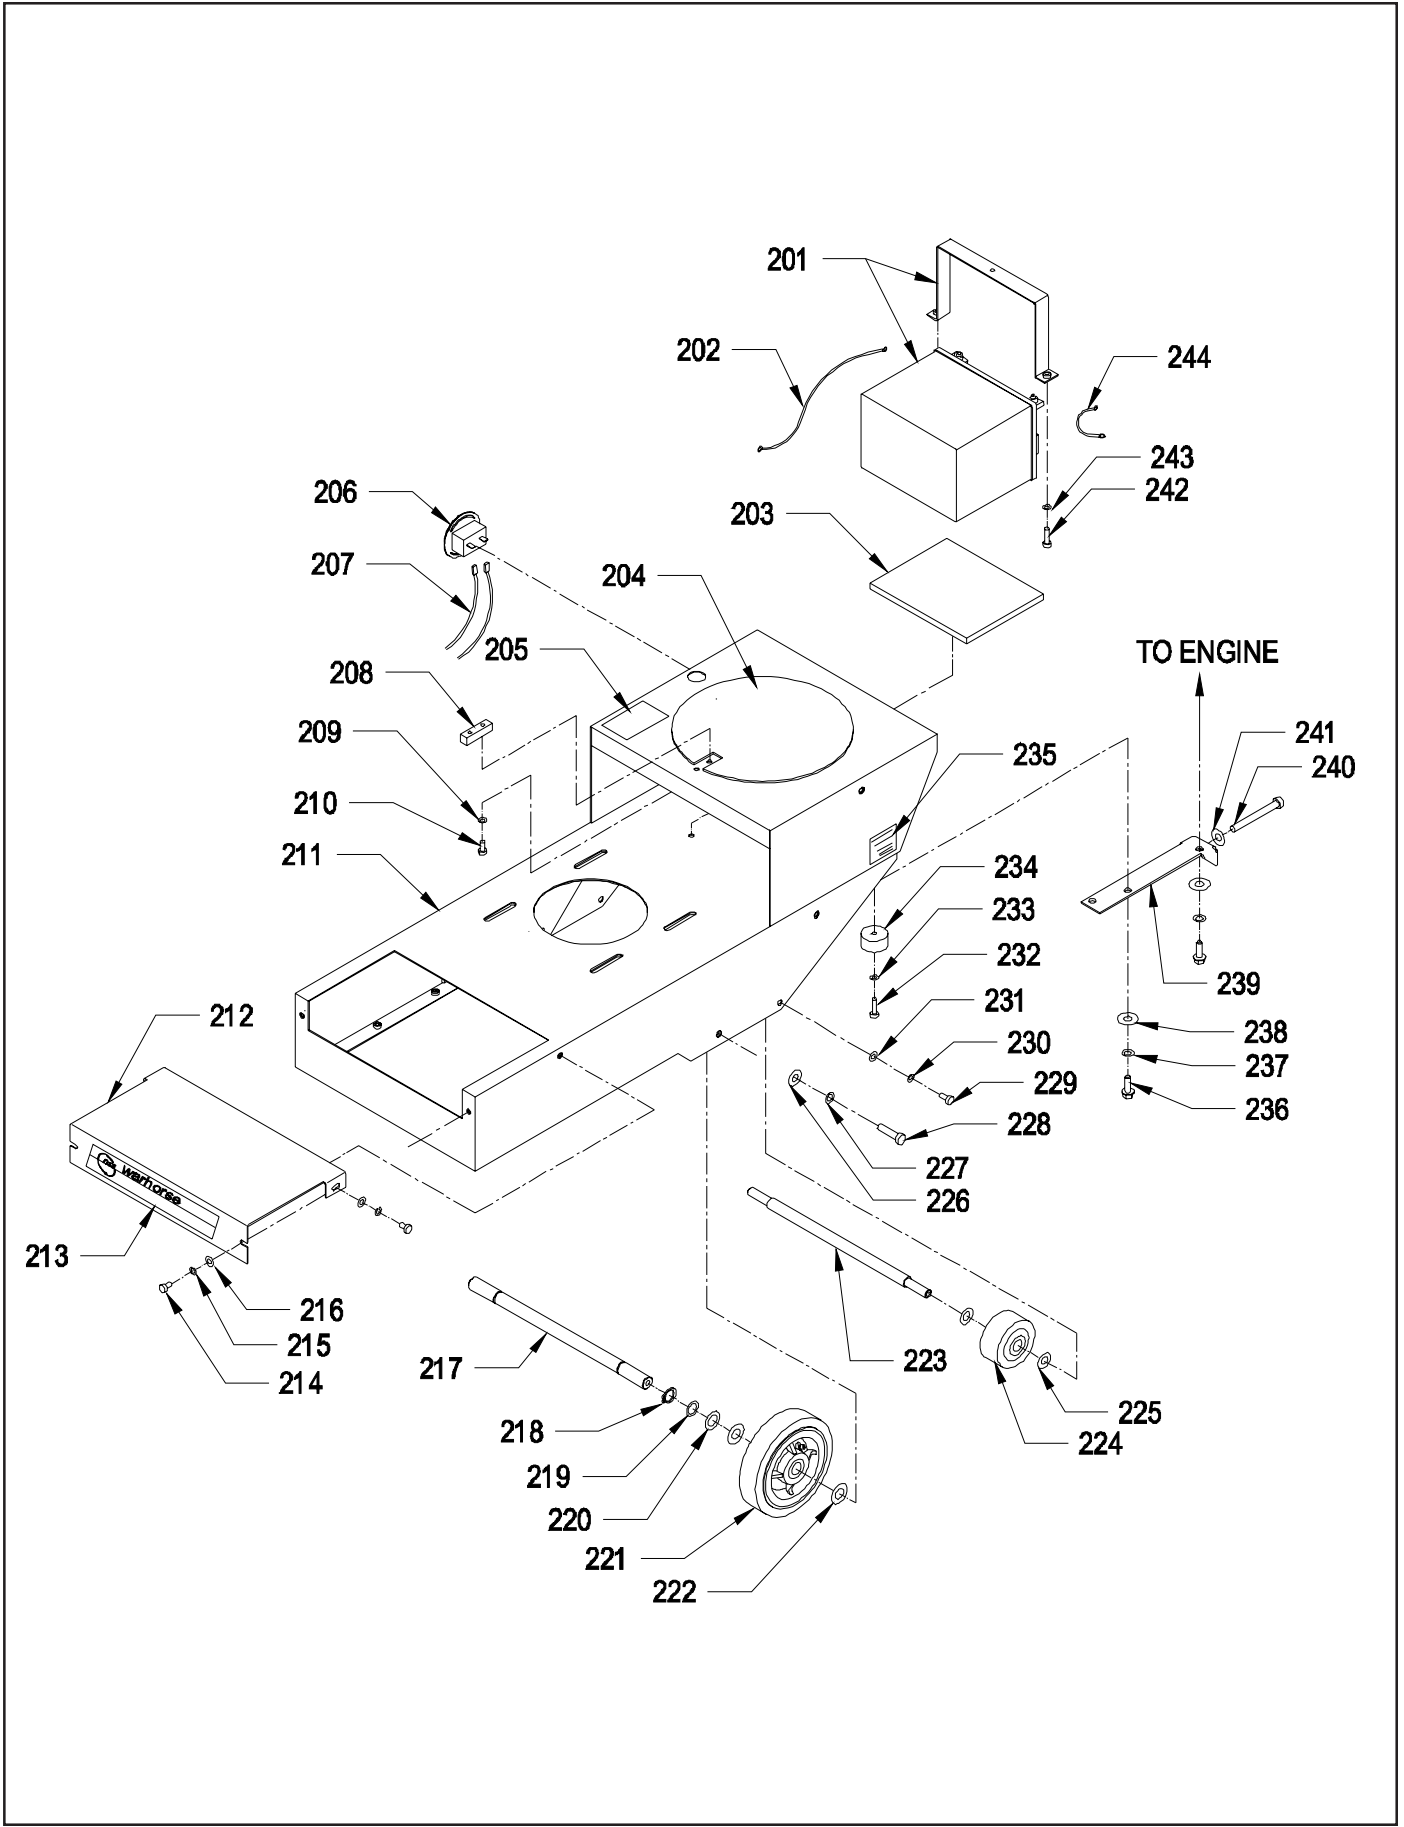

DECK ASSEMBLY

<u>ITEM</u>	<u>PART NO</u>	<u>DESCRIPTION</u>	<u>QTY.</u>
201	6592779	BATTERY - 12 VOLT - INCLUDES:	1
	6592771	BATTERY - 12 VOLT	1
	6592763	BATTERY CLAMP - SHORT	1
202	6590041	CABLE - POSITIVE BATTERY	1
203	6590071	GASKET - BATTERY	1
204	6590081	GASKET - PROPANE TANK	1
205	6590671	LABEL SET - "CHECK OIL LEVEL"	1
206	2397361	HOUR METER	1
207	6591141	POSITIVE LEAD - HOUR METER	1
	6590451	NEGATIVE LEAD - HOUR METER	1
208	6590391	TANK LOCATOR - WARHORSE 20 ONLY	1
209	9120880	1/4 SPLIT LOCK WASHER - WARHORSE 20 ONLY	2
210	9121210	1/4-20 X 5/8 HEX BOLT - WARHORSE 20 ONLY	2
211	6592573	DECK	1
212	6591163	FRONT COVER	1
213	6590671	LABEL SET - "MACHINE NAME AND LOGO"	1
214	9121170	1/4-20 X 1/2 HEX BOLT	4
215	9120880	1/4 SPLIT LOCK WASHER	4
216	9120930	9/32 I.D. X 5/8 O.D. X .051/.080 THICK SAE FLAT WASHER (1/4)	4
217	6591051	AXLE - 6" MAIN WHEEL	1
218	5293151	RETAINING RING	2
219	9123105	3/4 I.D. X 1 1/4 O.D. X .071 THICK WASHER	2
220	9123110	3/16 I.D. X 1 1/8 O.D. X .13 THICK 1 WAVE SPRING WASHER - WARHORSE 20	2
221	6591111	6" X 1 1/2" WHEEL	2
	6591211	DELTRIN BEARING FOR 6" WHEEL - TWO REQUIRED PER WHEEL	2
222	4991091	3/4 I.D. X 1 1/2 O.D. X .031 THICK FLAT WASHER - PLASTIC	4
223	6591066	AXLE - DOLLY WHEEL	1
224	2790281	3" BUMPER WHEEL	2
225	9122465	.615 I.D. X .813 O.D. X .027/.030 THICK FLAT WASHER	4
226	9121980	7/16 I.D. X 1 O.D. X .075/.080 THICK SAE FLAT WASHER (3/8)	2
227	9122100	3/8 SPLIT LOCK WASHER	2
228	9122260	3/8-16 X 1 HEX BOLT	2
229	9121560	5/16-18 X 1/2 HEX BOLT	2
230	9121520	5/16 SPLIT LOCK WASHER	2
231	9121390	11/32 I.D. X 11/16 O.D. X .051/.080 THICK SAE FLAT WASHER (5/16)	2
232	9121250	1/4-20 X 3/4 HEX BOLT	2
233	9120880	1/4 SPLIT LOCK WASHER	2
234	4894461	RUBBER STOP	2
235	6591241	LABEL - "UL LISTED"	1
236	9121680	5/16-18 X 1 HEX BOLT	4
237	9121520	5/16 SPLIT LOCK WASHER	4
238	9121390	11/32 I.D. X 11/16 O.D. X .051/.080 THICK SAE FLAT WASHER (5/16)	4
239	6590531	BELT ADJUSTMENT BRACKET	1
240	9122350	3/8-16 X 3 HEX BOLT	1
241	9121980	7/16 I.D. X 1 O.D. X .075/.080 THICK SAE FLAT WASHER (3/8)	1
242	9121210	1/4-20 X 5/8 HEX BOLT	2
243	9120880	1/4 SPLIT LOCK WASHER	2
244	6590051	CABLE - NEGATIVE BATTERY	1

DECK ASSEMBLY