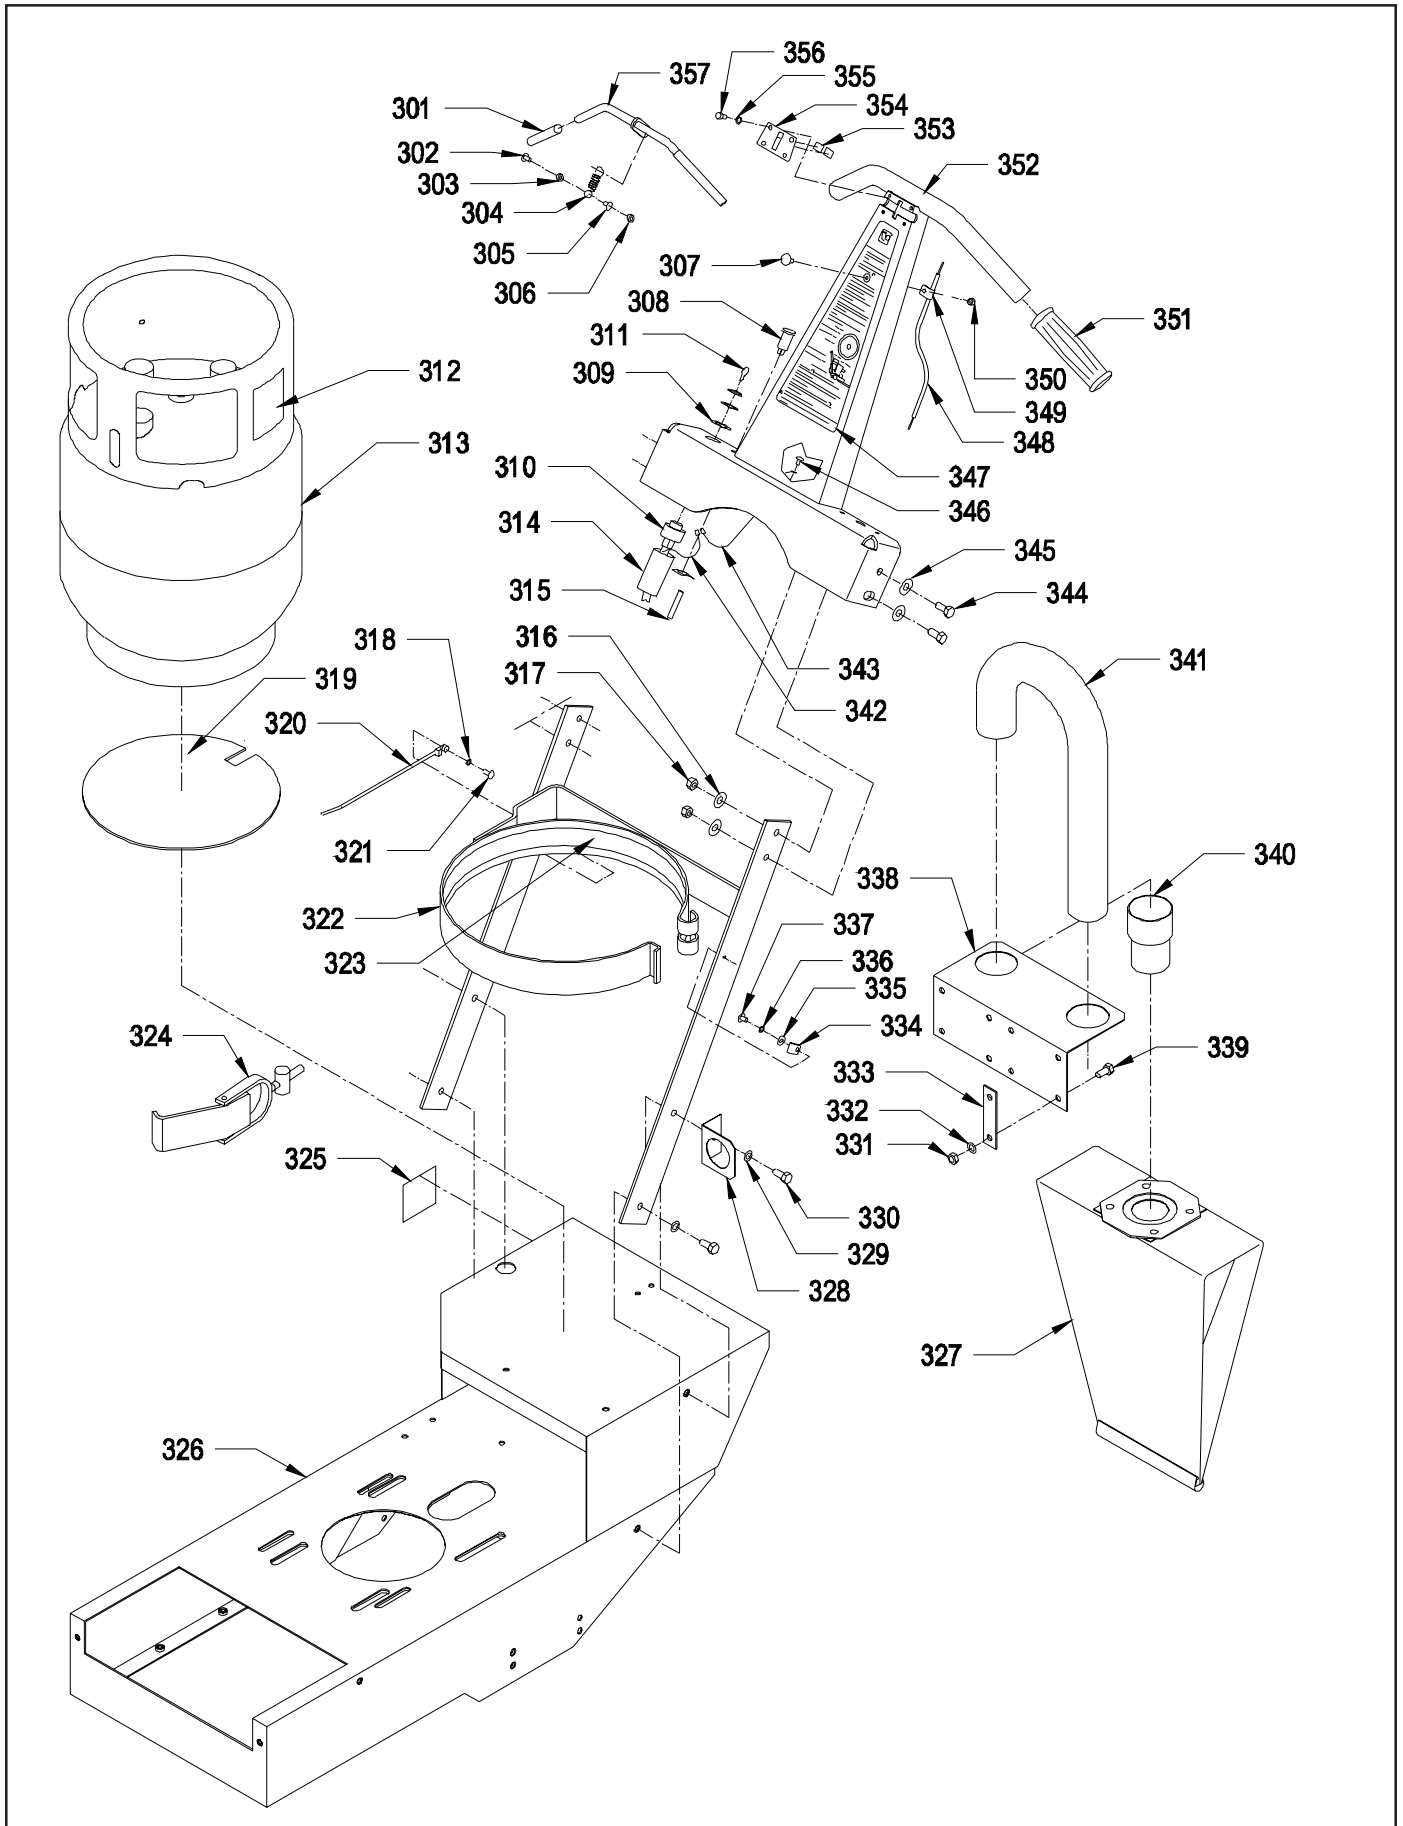

HANDLE ASSEMBLY

<u>ITEM</u>	<u>PART NO.</u>	<u>DESCRIPTION</u>	<u>QTY.</u>
301	6590351	THROTTLE LEVER GRIP	2
302	9120450	10-24 X 1 ROUND HEAD PHILLIPS MACHINE SCREW	1
303	9120360	10-24 HEX NUT WITH STAR LOCK WASHER	1
304	4490641	EXTENSION SPRING	1
305	9120783	10-38 NYLON SCREW INSULATOR	1
306	9120350	10-24 HEX NUT WITH NY-LOK INSERT	1
307	9120510	10-24 X 1/2 TRUSS HEAD PHILLIPS MACHINE SCREW	1
308	6590461	LIGHT	1
309	9122470	9/16 I.D. X 1 3/8 O.D. X .086/.132 THICK WROUGHT WASHER (1/2)	1
310	6590021	KEY SWITCH - INCLUDES:	1
311	6593191	KEY ONLY	1
312	6590671	LABEL KIT - "PROPANE TANK FILL AND STORAGE"	1
313	6590101	PROPANE FUEL TANK	1
314	9997050	1/2" SHRINK TUBE	6"
315	9997100	1 1/2" SHRINK TUBE	4"
316	9121400	3/8 I.D. X 7/8 O.D. X .064/.104 THICK WROUGHT WASHER (5/16)	1
317	9121450	5/16-18 HEX NUT WITH NY-LOK INSERT	4
318	9120320	10 SPLIT LOCK WASHER	1
319	6590081	GASKET - PROPANE TANK	1
320	9123015	3/16 X 7 1/2 LONG #10 MOUNTING HOLE WIRE TIE	1
321	9120410	10-24 X 1/2 ROUND HEAD PHILLIPS MACHINE SCREW	1
322	6590133	HANDLE BASE	1
323	6590497	VELCRO LOOP - 34"	1
324	6590111	CLAMP - TANK	1
325	6590671	LABEL KIT - "CALL FOR SERVICE"	1
326	6592563	DECK	1
327	6592801	VAC TRAC DUST COLLECTION BAG - WARHORSE 20 ONLY	1
328	6591343	SINGLE HOSE BRACKET - WARHORSE 20 ONLY	1
329	9121510	5/16 SPLIT LOCK WASHER	4
330	9121600	5/16-18 X 5/8 HEX BOLT	4
331	9120900	1/4-20 HEX NUT WITH NY-LOK INSERT - WARHORSE 20 ONLY	4
332	9120930	9/32 I.D. X 5/8 O.D. X .051/.080 THICK SAE FLAT WASHER (1/4) - WARHORSE 20 ONLY	4
333	6591881	CLAMP - DOUBLE HOSE BRACKET - WARHORSE 20 ONLY	2
334	4894071	CLAMP - .437 DIAMETER CABLE - HEYCO	1
335	9120370	7/32 I.D. X 1/2 O.D. X .032/.065 THICK SAE FLAT WASHER (#10)	1
336	9120320	10 SPLIT LOCK WASHER	1
337	9120500	10-24 X 3/8 TRUSS HEAD PHILLIPS MACHINE SCREW	1
338	6592883	DOUBLE HOSE BRACKET - WARHORSE 20 ONLY	1
339	9121250	1/4-20 X 3/4 HEX BOLT WITH NYLON PATCH - WARHORSE 20 ONLY	4
340	2590391	2" HOSE CUFF - WARHORSE 20 ONLY	1
341	6591971	2" DIAMETER HOSE - 54" LONG - WARHORSE 20 ONLY	1
342	6590541	POSITIVE LEAD - LIGHT	1
343	6590551	NEGATIVE LEAD - LIGHT	1
344	9121680	5/16-18 X 1 HEX BOLT	4
345	9121400	3/8 I.D. X 7/8 O.D. X .064/.104 THICK WROUGHT WASHER (5/16)	4
346	9120500	10-24 X 3/8 TRUSS HEAD PHILLIPS MACHINE SCREW	1
347	6590671	LABEL SET - "MACHINE OPERATION AND STARTING"	1
348	6590151	CABLE - THROTTLE	1
349	6590361	CABLE CLIP	1
350	9120350	10-24 HEX NUT WITH NY-LOK INSERT	1
351	6590411	HANDLE GRIP	2
352	6590123	HANDLE - UPPER	1
353	6591217	GASKET - THROTTLE LEVER PLATE	2
354	6590163	THROTTLE LEVER PLATE	1
355	9120320	10 SPLIT LOCK WASHER	4
356	9120615	10-24 X 3/8 SOCKET HEAD CAP SCREW	4
357	6590141	THROTTLE LEVER	1

HANDLE ASSEMBLY