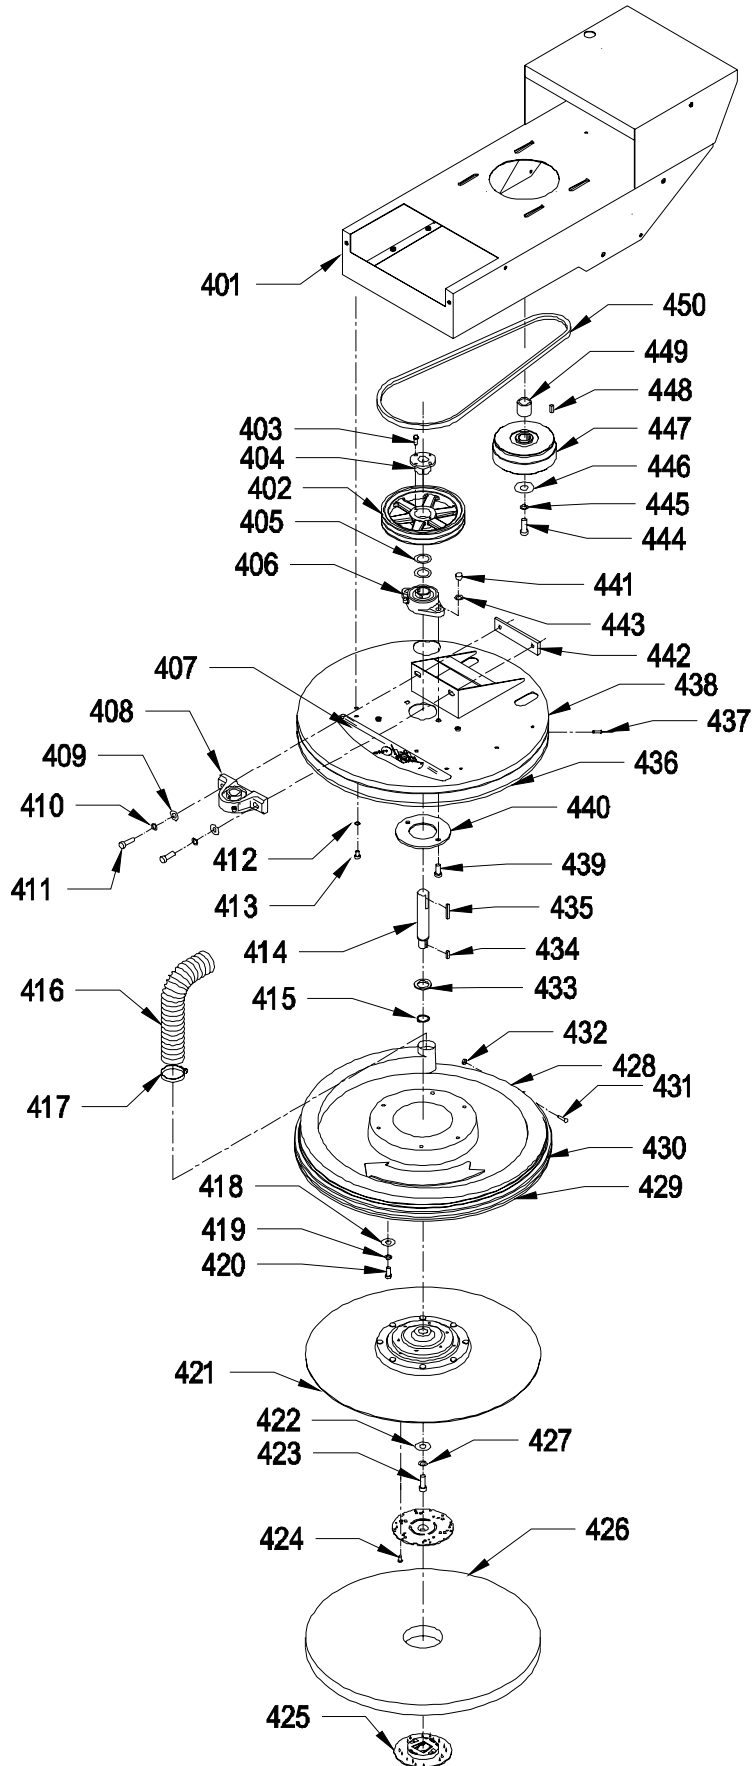

SKIRT ASSEMBLY

<u>ITEM</u>	<u>PART NO.</u>	<u>DESCRIPTION</u>	<u>QTY.</u>
401	6592573	DECK	1
402	6593009	SINGLE GROOVE SHEAVE KIT - INCLUDES:	1
	6592981	SINGLE GROOVE SHEAVE	1
403	9121251	1/4-20 X 3/4 HEX BOLT	2
404	6592961	SPLIT TAPER BUSHING	1
405	6590521	1 I.D. X 1.5 O.D. X .13 THICK FLAT WASHER - STEEL - 10 GAGE	2
406	6590271	BEARING - LOWER DRIVEN	1
407	6590671	LABEL SET - "PAD APPLICATION"	1
408	2691241	BEARING - PILLOW BLOCK	1
409	9122180	13/32 I.D. X 13/16 O.D. X .051/.080 THICK WROUGHT WASHER (3/8)	2
410	9122100	3/8 SPLIT LOCK WASHER	2
411	9122300	3/8-16 X 1 1/4 HEX BOLT	2
412	9120880	1/4 SPLIT LOCK WASHER	8
413	9121170	1/4-20 X 1/2 HEX BOLT	8
414	6592591	SHAFT - DRIVEN - WARHORSE 20 ONLY	1
	6590281	SHAFT - DRIVEN - WARHORSE 21 ONLY	1
415	6590321	1" EXTERNAL RETAINING RING	1
416	6591971	2" DIAMETER HOSE - 54" LONG - WARHORSE 20 ONLY	1
417	4495441	HOSE CLAMP - 1 9/16 TO 2 1/2 DIAMETER - WARHORSE 20 ONLY	1
418	9120950	1/4 X 1 1/4 FENDER WASHER - WARHORSE 20 ONLY	3
419	9120880	1/4 SPLIT LOCK WASHER - WARHORSE 20 ONLY	3
420	9121210	1/4-20 X 5/8 HEX BOLT - WARHORSE 20 ONLY	3
421	6592608	FLEXIBLE PAD DRIVER ASSEMBLY - WARHORSE 20 ONLY	1
	6591028	FLEXIBLE PAD DRIVER ASSEMBLY - WARHORSE 21 ONLY	1
422	9122400	1/2 I.D. X 1 3/32 O.D. X .074/.121 THICK SAE FLAT WASHER (7/16)	1
423	9122260	3/8-16 X 1 HEX BOLT	1
424	9120790	10 X 5/8 PAN HEAD PHILLIPS SHEET METAL SCREW	3
425	5990721	SPRING CLIP PAD HOLDER SET	1
426	-----	PAD - SEE ACCESSORIES PAGE FOR DIFFERENT TYPES	1
427	9122100	3/8 SPLIT LOCK WASHER	1
428	6490729	FLEXIWALL SHIELD ASSEMBLY - WARHORSE 20 ONLY	1
429	6490191	BUMPER BRUSH - WARHORSE 20 ONLY	1
430	6490732	BUMPER STRAP - WARHORSE 20 ONLY	1
431	9120450	10-24 X 1 ROUND HEAD PHILLIPS MACHINE SCREW - WARHORSE 20 ONLY	1
432	9120350	10-24 HEX NUT WITH NY-LOK INSERT - WARHORSE 20 ONLY	1
433	6590521	1 I.D. X 1.5 O.D. X .13 THICK FLAT WASHER - STEEL - 10 GAGE	1
434	9120825	3/16 SQUARE X 7/8 LONG KEY - STEEL	1
435	9121315	1/4 SQUARE X 1 1/2 LONG KEY - STEEL	1
436	6590407	BUMPER - 6" - WARHORSE 21 ONLY	1
437	9120309	1/8 X 1/2 DOME HEAD POP RIVET - WARHORSE 21 ONLY	6
438	6591969	SKIRT - WARHORSE 20 - INCLUDES:	1
	6591963	SKIRT - WARHORSE 20	1
439	9122075	3/8-16 X 1 1/2 HEX BOLT	2
440	6592911	REINFORCEMENT RING	1
441	9122140	3/8-16 HEX NUT WITH NY-LOK INSERT	2
438	6591009	SKIRT - WARHORSE 21 - INCLUDES:	1
	6591003	SKIRT - WARHORSE 21	1
439	9122075	3/8-16 X 1 1/2 HEX BOLT	2
440	6592911	REINFORCEMENT RING	1
441	9122140	3/8-16 HEX NUT WITH NY-LOK INSERT	2
442	6590251	TAPPING PLATE - UPPER BEARING	1
443	9122180	13/32 I.D. X 13/16 O.D. X .051/.080 THICK WROUGHT WASHER (3/8)	2
444	9121290	10 mm. - 1.5 X 30 mm. FULL THREAD HEX HEAD BOLT - STEEL	1
445	9121300	10 mm. SPLIT LOCK WASHER	1
446	9122110	3/8 X 1 1/2 FENDER WASHER	1
447	6591031	CENTRIFUGAL CLUTCH - SINGLE GROOVE	1
448	9121315	1/4 SQUARE X 1 1/2 LONG KEY - STEEL	1
449	6591101	COLLAR - MOTOR SHAFT	1
450	6591081	BELT - DRIVE	1

SKIRT ASSEMBLY