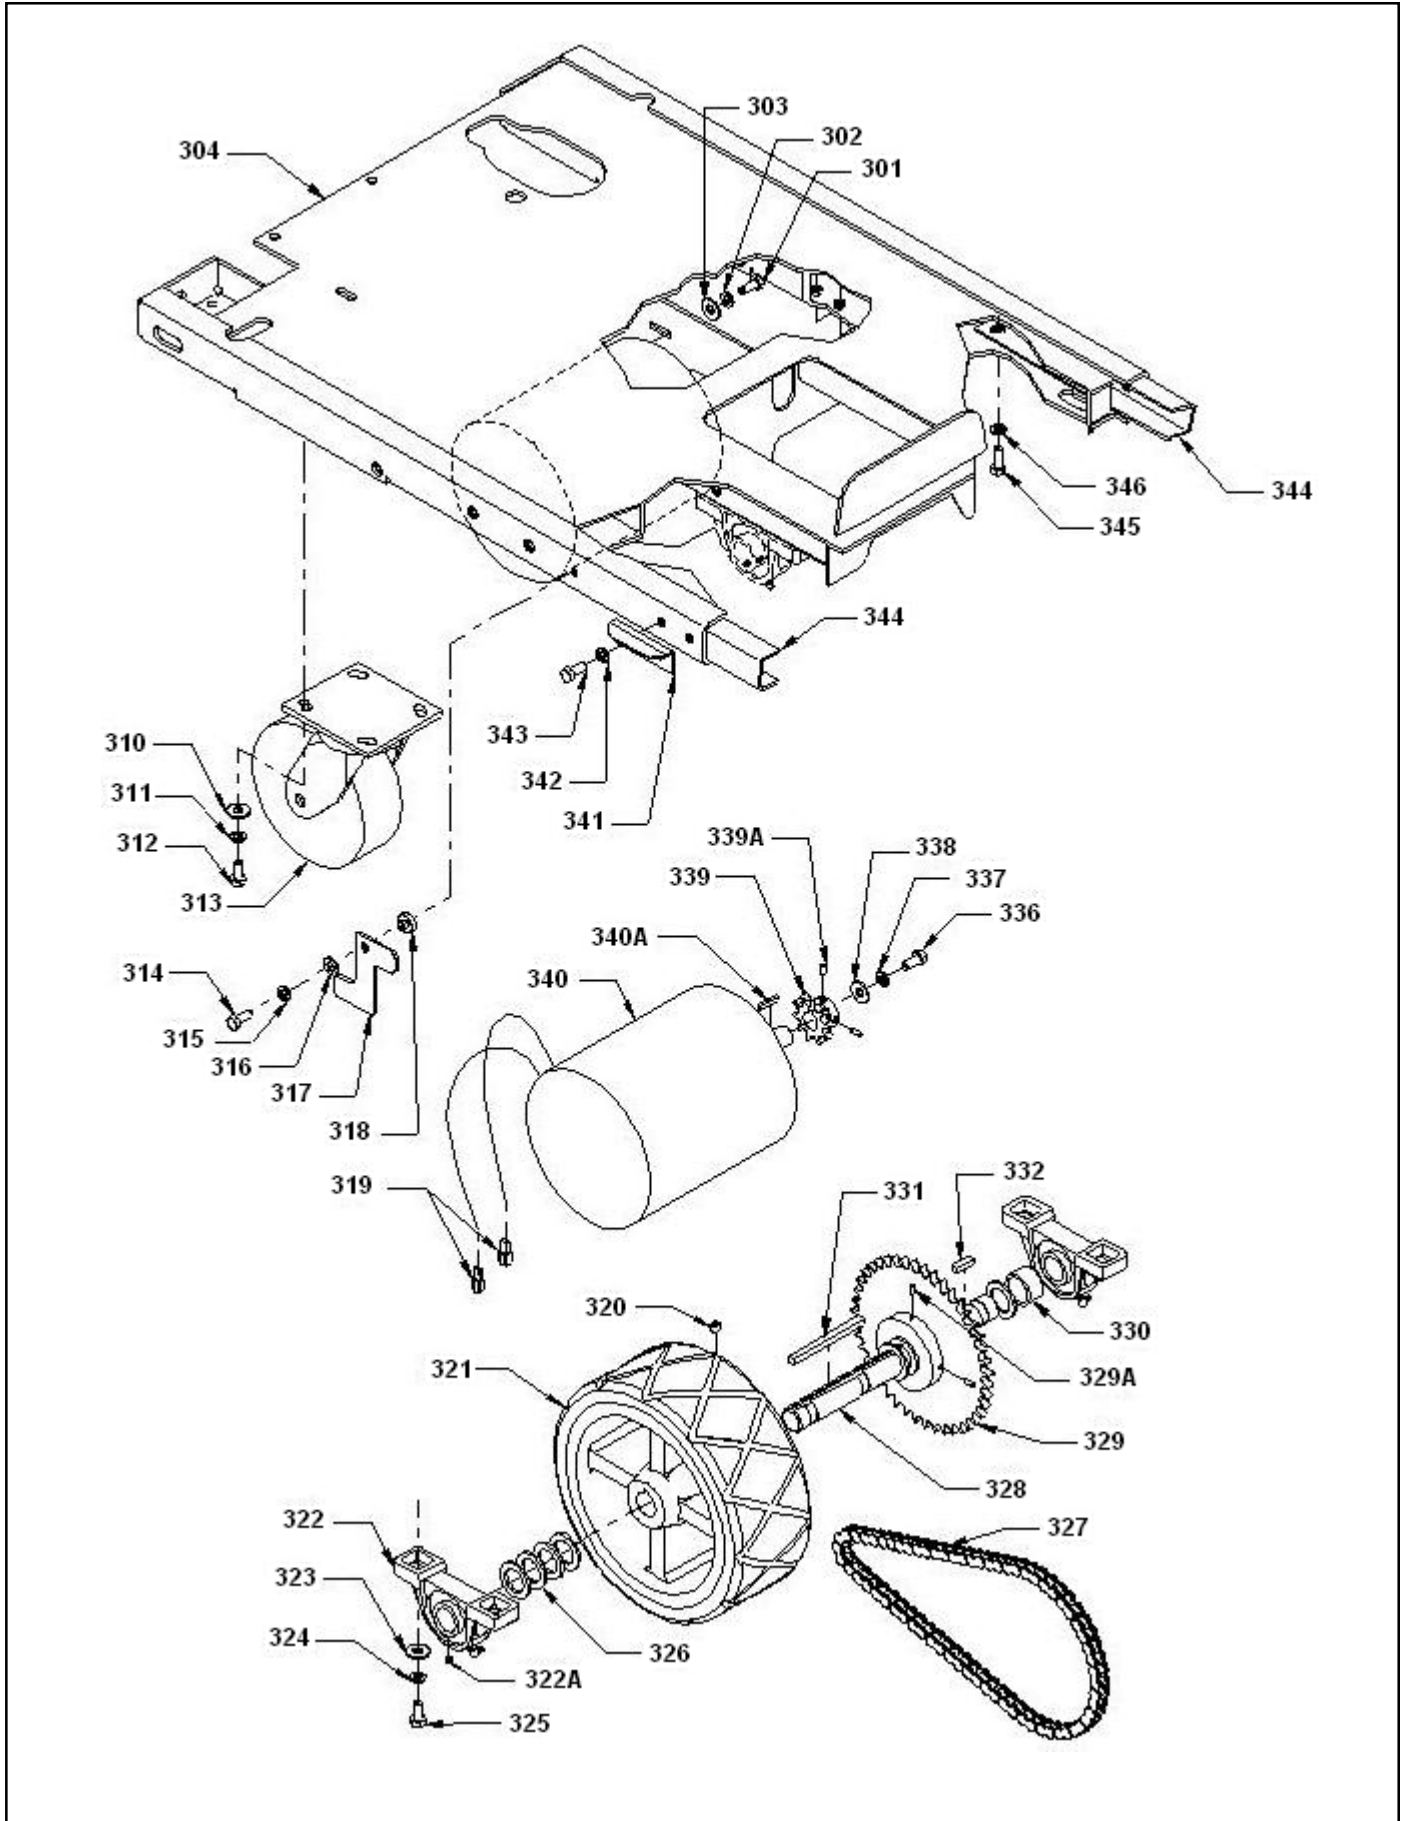

FRAME AND DRIVE WHEEL ASSEMBLY

ITEM	PART NO.	DESCRIPTION	QTY.
301	9121250	1/4-20 X 3/4 HEX BOLT - PACK OF 10	4
302	9120880	1/4 SPLIT LOCK WASHER - PACK OF 10	4
303	9120930	9/32 I.D. X 5/8 O.D. X .051/.080 THICK SAE FLAT WASHER (1/4) - PACK OF 10	4
304	3392721	FRAME	1
310	9121980	7/16 I.D. X 1 O.D. X .075/.080 THICK SAE FLAT WASHER (3/8) - PACK OF 2	8
311	9122100	3/8 SPLIT LOCK WASHER - PACK OF 10	8
312	9122220	3/8-16 X 3/4 HEX BOLT - PACK OF 5	8
313	3394571	CASTER 6 X 2 - MAROON - INCLUDES	2
313A	3392601	MAROON CASTER WHEEL - ONLY	2
313B	3393771	SOFT RED CASTER WHEEL - ONLY	2
314	9121270	1/4-20 X 1 HEX BOLT - PACK OF 10	2
315	9120880	1/4 SPLIT LOCK WASHER - PACK OF 10	2
316	9120930	9/32 I.D. X 5/8 O.D. X .051/.080 THICK SAE FLAT WASHER (1/4) - PACK OF 10	2
317	2490651	SKIRT LATCH	2
318	2691771	SKIRT LATCH PIN	2
319	2690581	1/4 SPADE MALE TERMINAL 10-12 GAGE YELLOW	2
320	9121380	5/16-18 X 3/8 SET SCREW - KNURL POINT - PACK OF 2	2
321	3392031	10" DRIVE WHEEL	1
322	3393121	PILLOW BLOCK BEARING - INCLUDES:	2
322A	9121365	1/4-28 X 1/4 SET SCREW - KNURL POINT - PACK OF 1	4
323	9121980	7/16 I.D. X 1 O.D. X .075/.080 THICK SAE FLAT WASHER (3/8) - PACK OF 2	4
324	9122100	3/8 SPLIT LOCK WASHER - PACK OF 10	4
325	9122300	3/8-16 X 1 1/4 HEX BOLT - PACK OF 2	4
326	6590521	1 I.D. X 1.5 O.D. X .13 THICK FLAT WASHER - 10 GAGE	8
327	2694069	#40 ROLLER CHAIN - 57 LINKS + MASTER LINK - INCLUDES:	1
327A	2694081	#40 ROLLER CHAIN - 57 LINKS - NO MASTER LINK	1
327B	2795211	MASTER LINK #40 CHAIN, NICKEL PLATED	1
328	3392571	DRIVE AXLE	1
329	2694051	DRIVEN SPROCKET 34 TEETH - INCLUDES:	1
329A	9120850	1/4-20 X 5/16 SET SCREW - KNURL POINT - PACK OF 2	2
330	2692271	DRIVE WHEEL SPACER 1" I.D. X .6875	1
331	9121317	1/4 SQUARE X 3 3/4 LONG KEY - PACK OF 2	1
332	9121310	1/4 SQUARE X 7/8 LONG KEY - STEEL - PACK OF 2	1
336	9121640	5/16-18 X 3/4 HEX BOLT - PACK OF 5	1
337	9121520	5/16 SPLIT LOCK WASHER - PACK OF 10	1
338	9121400	3/8 I.D. X 7/8 O.D. X .064/.104 THICK WROUGHT WASHER (5/16) - PACK OF 10	1
339	2695011	DRIVE SPROCKET, MOTOR WITH SET SCREW - INCLUDES:	1
339A	9120850	1/4-20 X 5/16 SET SCREW - KNURL POINT - PACK OF 2	2
340	2790101	DRIVE MOTOR 36 VOLT - INCLUDES:	1
340A	2792681	1/4 X 1/4 X 1 MOTOR KEY	1
341	3392491	SKIRT SUPPORT	2
342	9121520	5/16 SPLIT LOCK WASHER - PACK OF 10	4
343	9121640	5/16-18 X 3/4 HEX BOLT - PACK OF 5	4
344	3394033	FRAME CHANNEL	2
345	9121600	5/16-18 X 5/8 HEX BOLT - PACK OF 5	2
346	9121520	5/16 SPLIT LOCK WASHER - PACK OF 10	2

FRAME AND DRIVE WHEEL ASSEMBLY