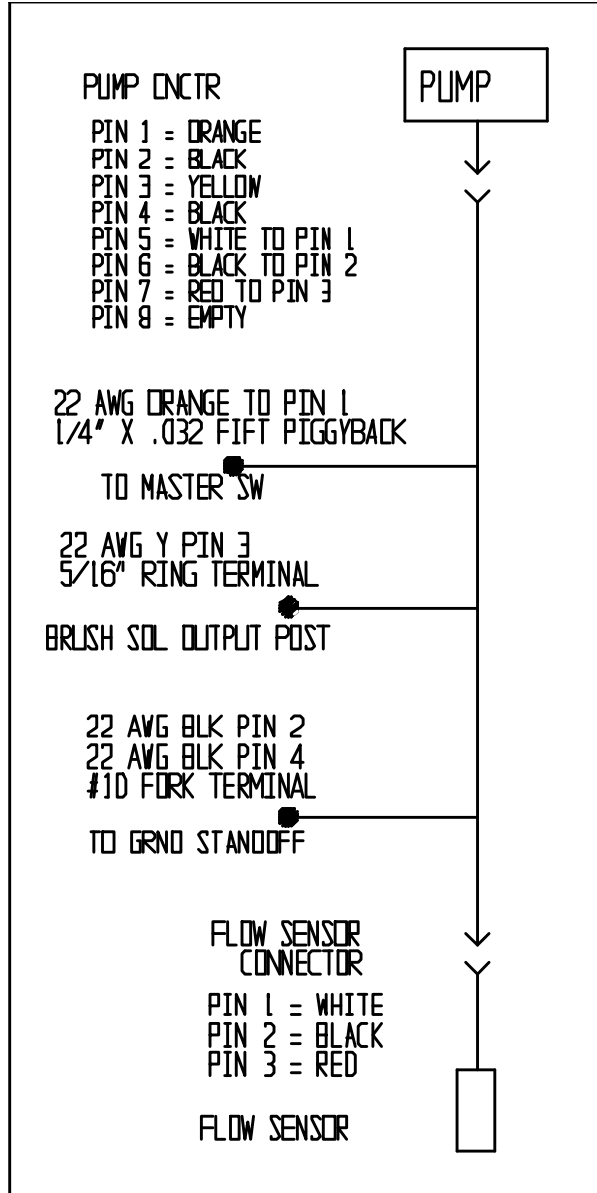

WIRING DIAGRAM - SIDEKICK OPTION