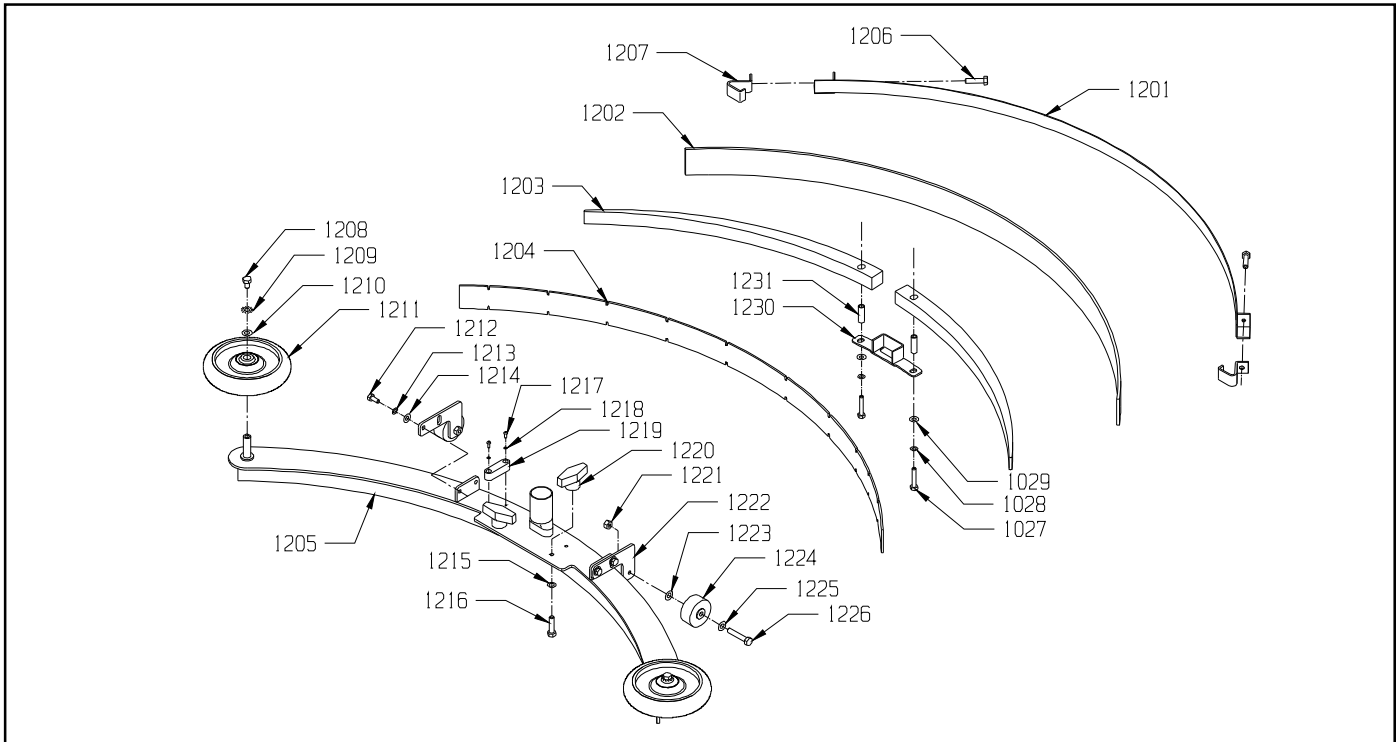

CURVED SQUEEGEE ASSEMBLY

ITEM	PART NO.	DESCRIPTION	QTY.
	3392979	CURVED SQUEEGEE ASSEMBLY BIG WHEELS - INCLUDES:	1
1201	2693841	REAR SECURING STRAP	1
1202	2695561	REAR BLADE	1
1203	2693811	CENTER WEDGE	2
1204	2693821	FRONT BLADE	1
1205	3392983	CURVED SQUEEGEE HOUSING	1
1206	9121720	5/16-18 X 1 1/4 FULL THREADED HEX BOLT - PACK OF 2	2
1207	2492561	HOOKED END	2
1208	9121560	5/16-18 X 1/2 HEX BOLT - PACK OF 5	2
1209	9121410	5/16 EXTERNAL STAR LOCK WASHER - PACK OF 10	2
1210	9121390	11/32 I.D. X 11/16 O.D. X .051/.080 THICK FLAT WASHER (5/16) - PACK OF 10	2
1211	3392991	SQUEEGEE BUMPER WHEEL - 6" O.D.	2
1212	9121210	1/4-20 X 5/8 HEX BOLT - PACK OF 10	4
1213	9120880	1/4 SPLIT LOCK WASHER - PACK OF 10	4
1214	9120930	9/32 I.D. X 5/8 O.D. X .051/.080 THICK FLAT WASHER (1/4) - PACK OF 10	4
1215	9121520	5/16 SPLIT LOCK WASHER - PACK OF 10	2
1216	9121720	5/16-18 X 1 1/4 FULL THREADED HEX BOLT - PACK OF 2	2
1217	9120070	6-32 X 3/8 ROUND HEAD PHILLIPS MACHINE SCREW - PACK OF 10	2
1218	9120030	#6 SPLIT LOCK WASHER - PACK OF 10	2
1219	2492581	SQUEEGEE LEVEL	1
1220	3392971	T - KNOB - SQUEEGEE	2
1221	9121450	5/16-18 HEX NUT WITH NYLOK INSERT - PACKK OF 5	2
1222	2492571	DOLLY WHEEL MOUNTING BRACKET	2
1223	9121390	11/32 I.D. X 11/16 O.D. X .051/.080 THICK FLAT WASHER (5/16) - PACK OF 10	2
1224	3096741	WHEEL, BUMPER - SMALL GRAY	2
1225	9121390	11/32 I.D. X 11/16 O.D. X .051/.080 THICK FLAT WASHER (5/16) - PACK OF 10	2
1226	9121760	5/16-18 X 1 3/4 HEX BOLT - PACK OF 2	2
1227	9121280	1/4-20 X 1 1/2 HEX BOLT - PACK OF 5	2
1228	9120880	1/4 SPLIT LOCK WASHER - PACK OF 10	2
1229	9120930	9/32 I.D. X 5/8 O.D. X .051/.080 THICK FLAT WASHER (1/4) - PACK OF 10	2
1230	2492541	CENTER HOLD DOWN	1
1231	2492591	CENTER HOLD DOWN SPACER	2