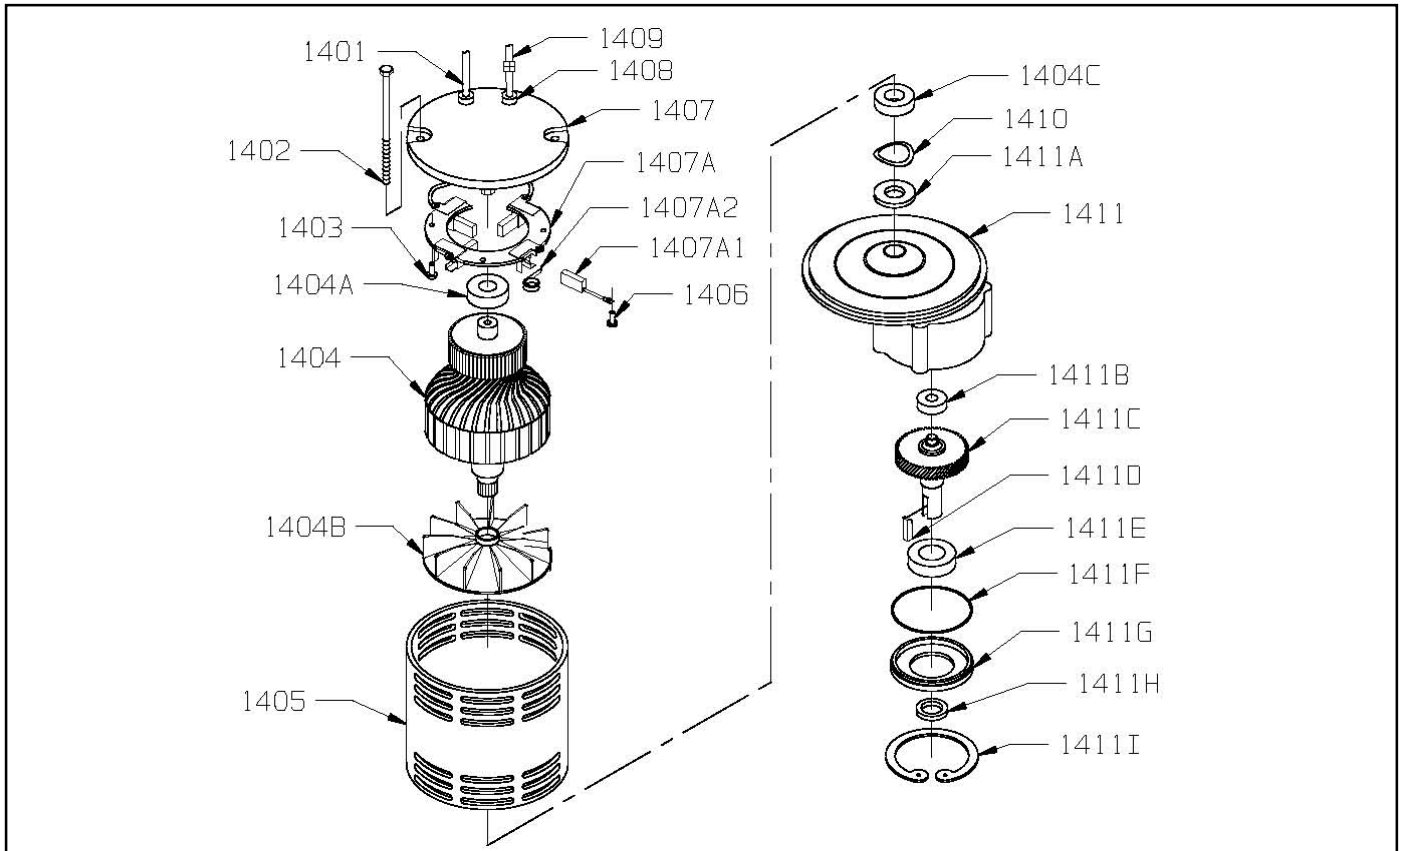

BRUSH GEAR MOTOR ASSEMBLY

ITEM	PART NO.	DESCRIPTION	QTY.
	3390771	BRUSH GEAR MOTOR ASSEMBLY - INCLUDES:	1
1401	3391221	NEGATIVE LEAD	1
1402	3391201	THRU BOLT 1/4-20 X 7 3/4	2
1403	9120600	10-24 X 1/2 PAN HEAD PHILLIPS THREAD CUTTING SCREW - PACK OF 10	2
1404	3391031	ARMATURE ASSEMBLY - INCLUDES:	1
1404A	5092041	TOP END BEARING	1
1404B	3391191	ARMATURE VENT FAN	1
1404C	3391131	BOTTOM END BEARING	1
1405	3391041	STATOR FRAME ASSEMBLY WITH MAGNETS	1
1406	-----	10-32 X 1/2 PAN HEAD SLOTTED SCREW, BRASS	4
1407	-----	TOP END BELL ASSEMBLY INCLUDES:	1
	-----	TOP END BELL ONLY	1
1407A	3391021	BRUSH BOARD ASSEMBLY - INCLUDES:	1
1407A1	3391081	CARBON BRUSH - 120 VOLT	4
1407A2	2797571	CARBON BRUSH SPRING	4
1408	-----	STRAIN RELIEF	2
1409	3391211	POSITIVE LEAD	1
1410	2797591	HELICAL WASHER	1
1411	3391181	GEAR BOX ASSEMBLY - INCLUDES:	1
	3391101	GEAR BOX - HOUSING ONLY	1
1411A	3391091	OIL SEAL, LARGE	1
1411B	3391111	TOP BEARING, SMALL	1
1411C	3391121	GEAR SHAFT	1
1411D	2792681	MOTOR KEY, 1/4 X 1/4 X 1	1
1411E	3391131	BOTTOM BEARING, LARGE	1
1411F	3391141	"O" RING	1
1411G	3391151	END CAP	1
1411H	3391161	OIL SEAL, SMALL	1
1411I	3391171	SNAP RING	1