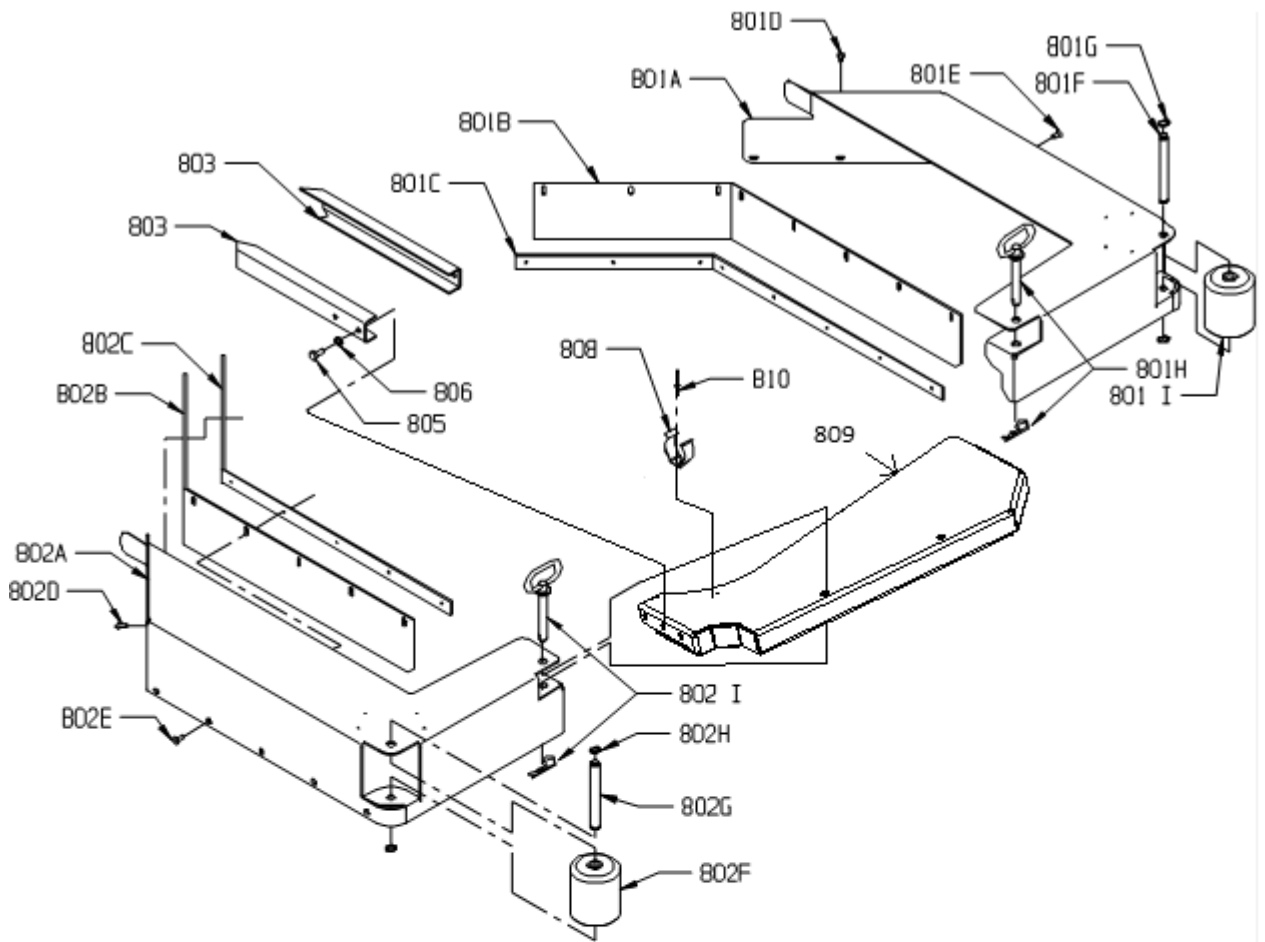

SKIRT ASSEMBLY WRANGLER 3330 DB

ITEM	PART NO.	DESCRIPTION	QTY.
801	3392739	LEFT SIDE SKIRT ASSEMBLY - INCLUDES:	1
801A	3392423	LEFT SIDE SKIRT	1
801B	3392431	LEFT WIPER	1
801C	3392441	LEFT WIPER STRAP	1
801D	9120500	10-24 X 3/8 TRUSS HEAD PHILLIPS MACHINE SCREW - PACK OF 10	1
801E	9120540	10-24 X 1/2 FLAT HEAD PHILLIPS MACHINE SCREW - PACK OF 10	1
801F	3392541	CASTER MOUNT HINGE PIN	1
801G	9122496	RETAINING RING	2
801H	2691491	PIN - WITH HAIRPIN	1
801I	3392551	BUMPER WHEEL	1
802	3392749	RIGHT SIDE SKIRT ASSEMBLY - INCLUDES:	1
802A	3392453	RIGHT SIDE SKIRT	1
802B	3392431	RIGHT WIPER	1
802C	3392441	RIGHT WIPER STRAP	1
802D	9120500	10-24 X 3/8 TRUSS HEAD PHILLIPS MACHINE SCREW - PACK OF 10	1
802E	9120540	10-24 X 1/2 FLAT HEAD PHILLIPS MACHINE SCREW - PACK OF 10	1
802F	3392551	BUMPER WHEEL	1
802G	3392541	CASTER MOUNT / BUMPER WHEEL PIN	1
802H	9122496	RETAINING RING	2
802I	2691491	PIN - SKIRT - WITH HAIRPIN	1
803	3394033	FRAME CHANNEL	2
805	9121600	5/16-18 X 5/8 HEX BOLT - PACK OF 5	1
806	9121520	5/16 SPLIT LOCK WASHER - PACK OF 10	1
808	7691921	SPRING CLIP - HOSE	1
809	3394621	WRANGLER 33 BUMPER / SKIRT MOUNT	1
810	2391751	POP RIVET 1/8" X 5/8"	2
811	3392759	LOW PROFILE SKIRT ASSEMBLY	1
811A	3392441	WIPER STRAP - RIGHT AND LEFT SIDE	1
811B	3392431	WIPER - RIGHT AND LEFT SIDE	1
811C	3392483	RIGHT LOW PROFILE SKIRT	1
811D	9120500	10-24 X 3/8 TRUSS HEAD PHILLIPS MACHINE SCREW - PACK OF 10	1
811E	9120550	10-24 X 5/8 FLAT HEAD PHILLIPS MACHINE SCREW - PACK OF 10	1
811F	3392471	BUMPER - LOW PROFILE SKIRT	1
811G	9120510	10-24 X 1/2 TRUSS HEAD PHILLIPS MACHINE SCREW - PACK OF 10	1
811H	9120350	10-24 HEX NUT WITH NYLOK INSERT - PACK OF 10	1
811I	2490311	AXLE - BUMPER WHEEL	1
811J	9122496	RETAINING RING	2
811K	2790281	3" BUMPER WHEEL	1
811L	2691491	PIN - SKIRT - WITH HAIRPIN	1
812	3392809	HIGH-ROLLER KIT OPTION 1 PER SKIRT	1
812A	9122496	RETAINING RING	2
812B	3392773	BRACKET ROLLER PIN - 1 PER SKIRT	1
812C	9121600	5/16-18 X 5/8 HEX BOLT - PACK OF 5	1
812D	9121520	5/16 SPLIT LOCK WASHER - PACK OF 10	1
812E	9121420	5/16-18 HEX NUT - PACK OF 10	1
812F	2691151	BUMPER WHEEL	1
812G	3392651	BUMPER AXLE	1

SKIRT ASSEMBLY WRANGLER 3330 DB