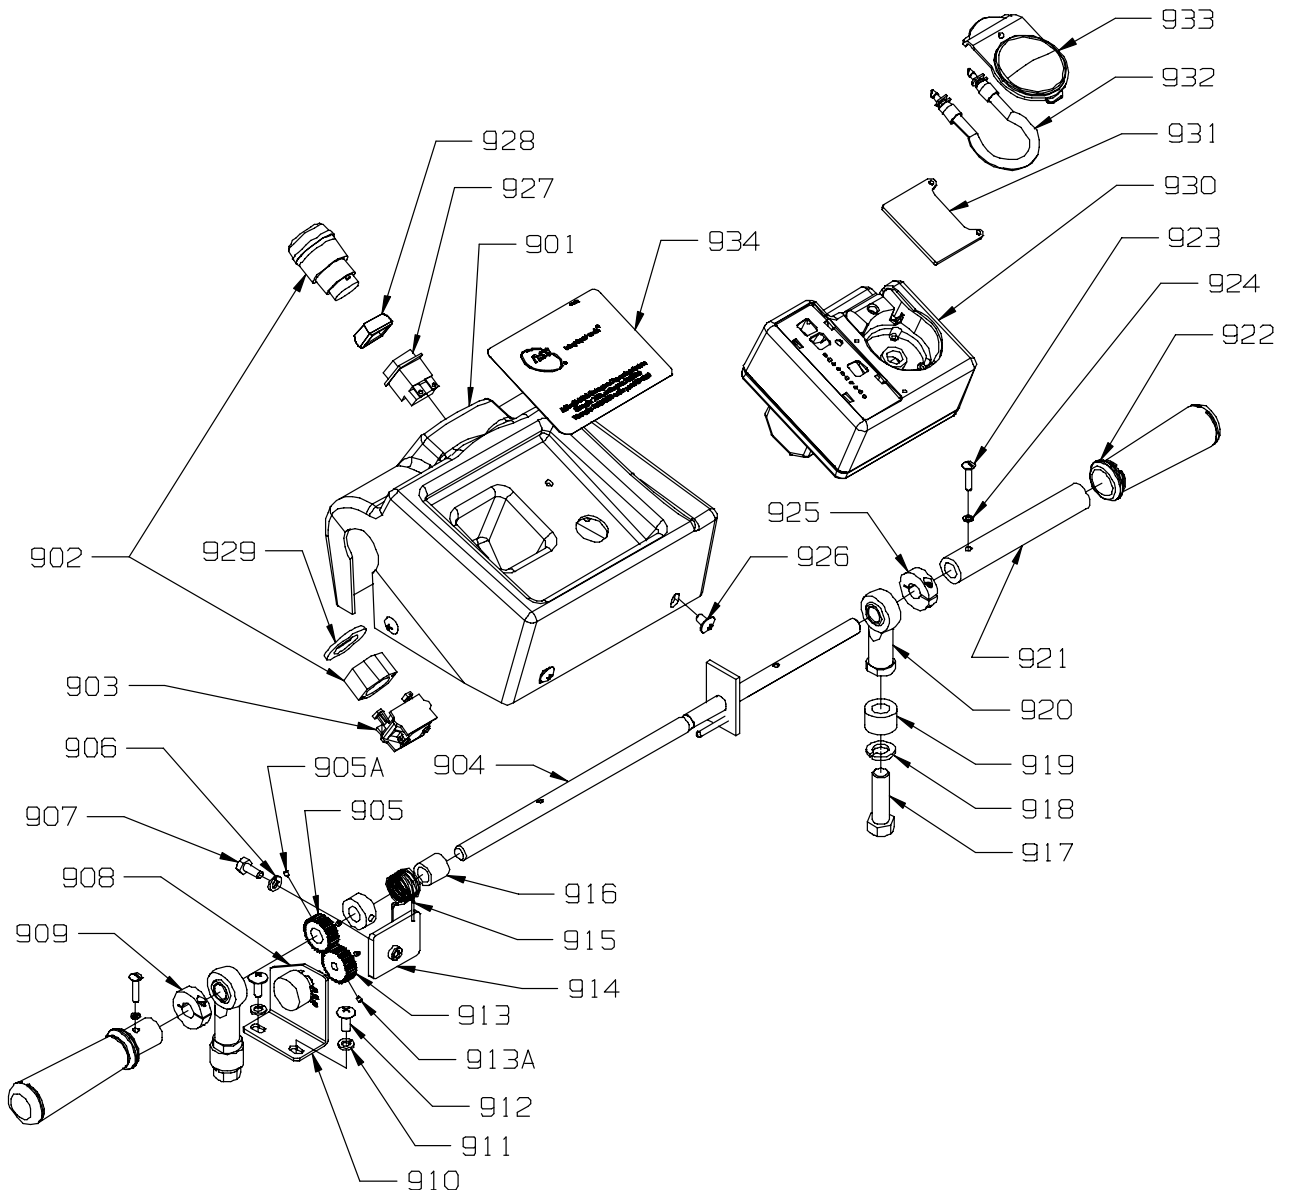

HANDLE BAR & COVER ASSEMBLY

ITEM	PART NO.	DESCRIPTION	QTY.
901	3394231	HANDLE COVER	1
	3394201	HANDLE COVER - E-STOP	1
902	3393521	ACTUATOR - EMERGENCY STOP - OPTIONAL E-STOP	1
903	3391441	CONTACT BLOCK, 1 N.O. - OPTIONAL E-STOP	1
904	3393901	HANDLE BAR	1
905	2691931	DRIVE GEAR - HANDLE BAR - INCLUDES:	1
905A	9120170	8-32 X 3/16 SET SCREW - KNURL POINT - STEEL - PACK OF 5	2
906	9120880	1/4 SPLIT LOCK WASHER - PACK OF 10	1
907	9121210	1/4-20 X 5/8 HEX BOLT - PACK OF 10	1
908	2694131	POTENTIOMETER - CURTIS SPEED CONTROL	1
909	3393891	COLLAR - SHAFT 1/2" I.D. - INCLUDED CLAMPING SCREW	2
910	3393141	ADJUSTABLE BRACKET - TORSION SPRING	1
911	9120970	1/4 EXTERNAL STAR LOCK WASHER - PACK OF 10	2
912	9120990	1/4-20 X 3/8 TRUSS HEAD PHILLIPS MACHINE SCREW - PACK OF 5	2
913	2691941	DRIVEN GEAR - POTENTIOMETER - INCLUDES:	1
913A	9120170	8-32 X 3/16 SET SCREW - KNURL POINT - STEEL - PACK OF 5	2
914	3393851	BRACKET - SPRING STOP	1
915	6496091	TORSION SPRING - .81 I.D. X .067 DIAMETER WIRE	1
916	6496081	BEARING - PLAIN SLEEVE .5 X .75 X .75 LONG	1
917	9122710	1/2-20 X 1 3/4 HEX BOLT - PACK OF 1	2
918	9122420	1/2 SPLIT LOCK WASHER - PACK OF 5	2
919	2691891	HANDLE BAR SPACER	2
920	2391941	1/2-20 FEMALE ROD END - BALL JOINT	2
921	2691871	HANDLE GRIP BASE	2
922	3392901	HANDLE GRIP	2
923	9120270	8-32 X 7/8 ROUND HEAD PHILLIPS MACHINE SCREW - PACK OF 10	2
924	9120200	#8 SPLIT LOCK WASHER - PACK OF 10	2
925	6496171	COLLAR - SHAFT 1/2" I.D. - INCLUDED SET SCREW	1
926	9120990	1/4-20 X 3/8 TRUSS HEAD PHILLIPS MACHINE SCREW - PACK OF 5	4
927	4890761	MOMENTARY SWITCH	1
928	4890781	SWITCH BOOT	1
929	9123210	7/8 ID X 1-1/2 OD FLAT WASHER - PACK OF 1 - OPTIONAL E-STOP	1
930	9590101	KIT, SIDEKICK CHEMICAL DISPENSOR - OPTIONAL	1
	9590211	REPLACEMENT CONTROL BOARD	1
	9590121	REPLACEMENT PUMP TOP HOUSING	1
	9590131	REPLACEMENT PUMP BOTTOM HOUSING	1
	9590311	REPLACEMENT SPINNER ASSEMBLY, PUMP	1
931	9590189	KIT, SIDEKICK CONTROL COVER - OPTIONAL	1
	3394261	COVER, DILUTION CONTROL	1
	9590191	SCREW, TAMPERPROOF, #6 X 1/2" LONG	2
	9590201	TOOL, TAMPERPROOF SCREW	1
932	9590151	SQUEEZE TUBE WITH FITTINGS - OPTIONAL	1
933	9590141	SQUEEZE TUBE COVER - OPTIONAL	1
934	9590231	SIDEKICK READY LABEL	1

HANDLE BAR & COVER ASSEMBLY