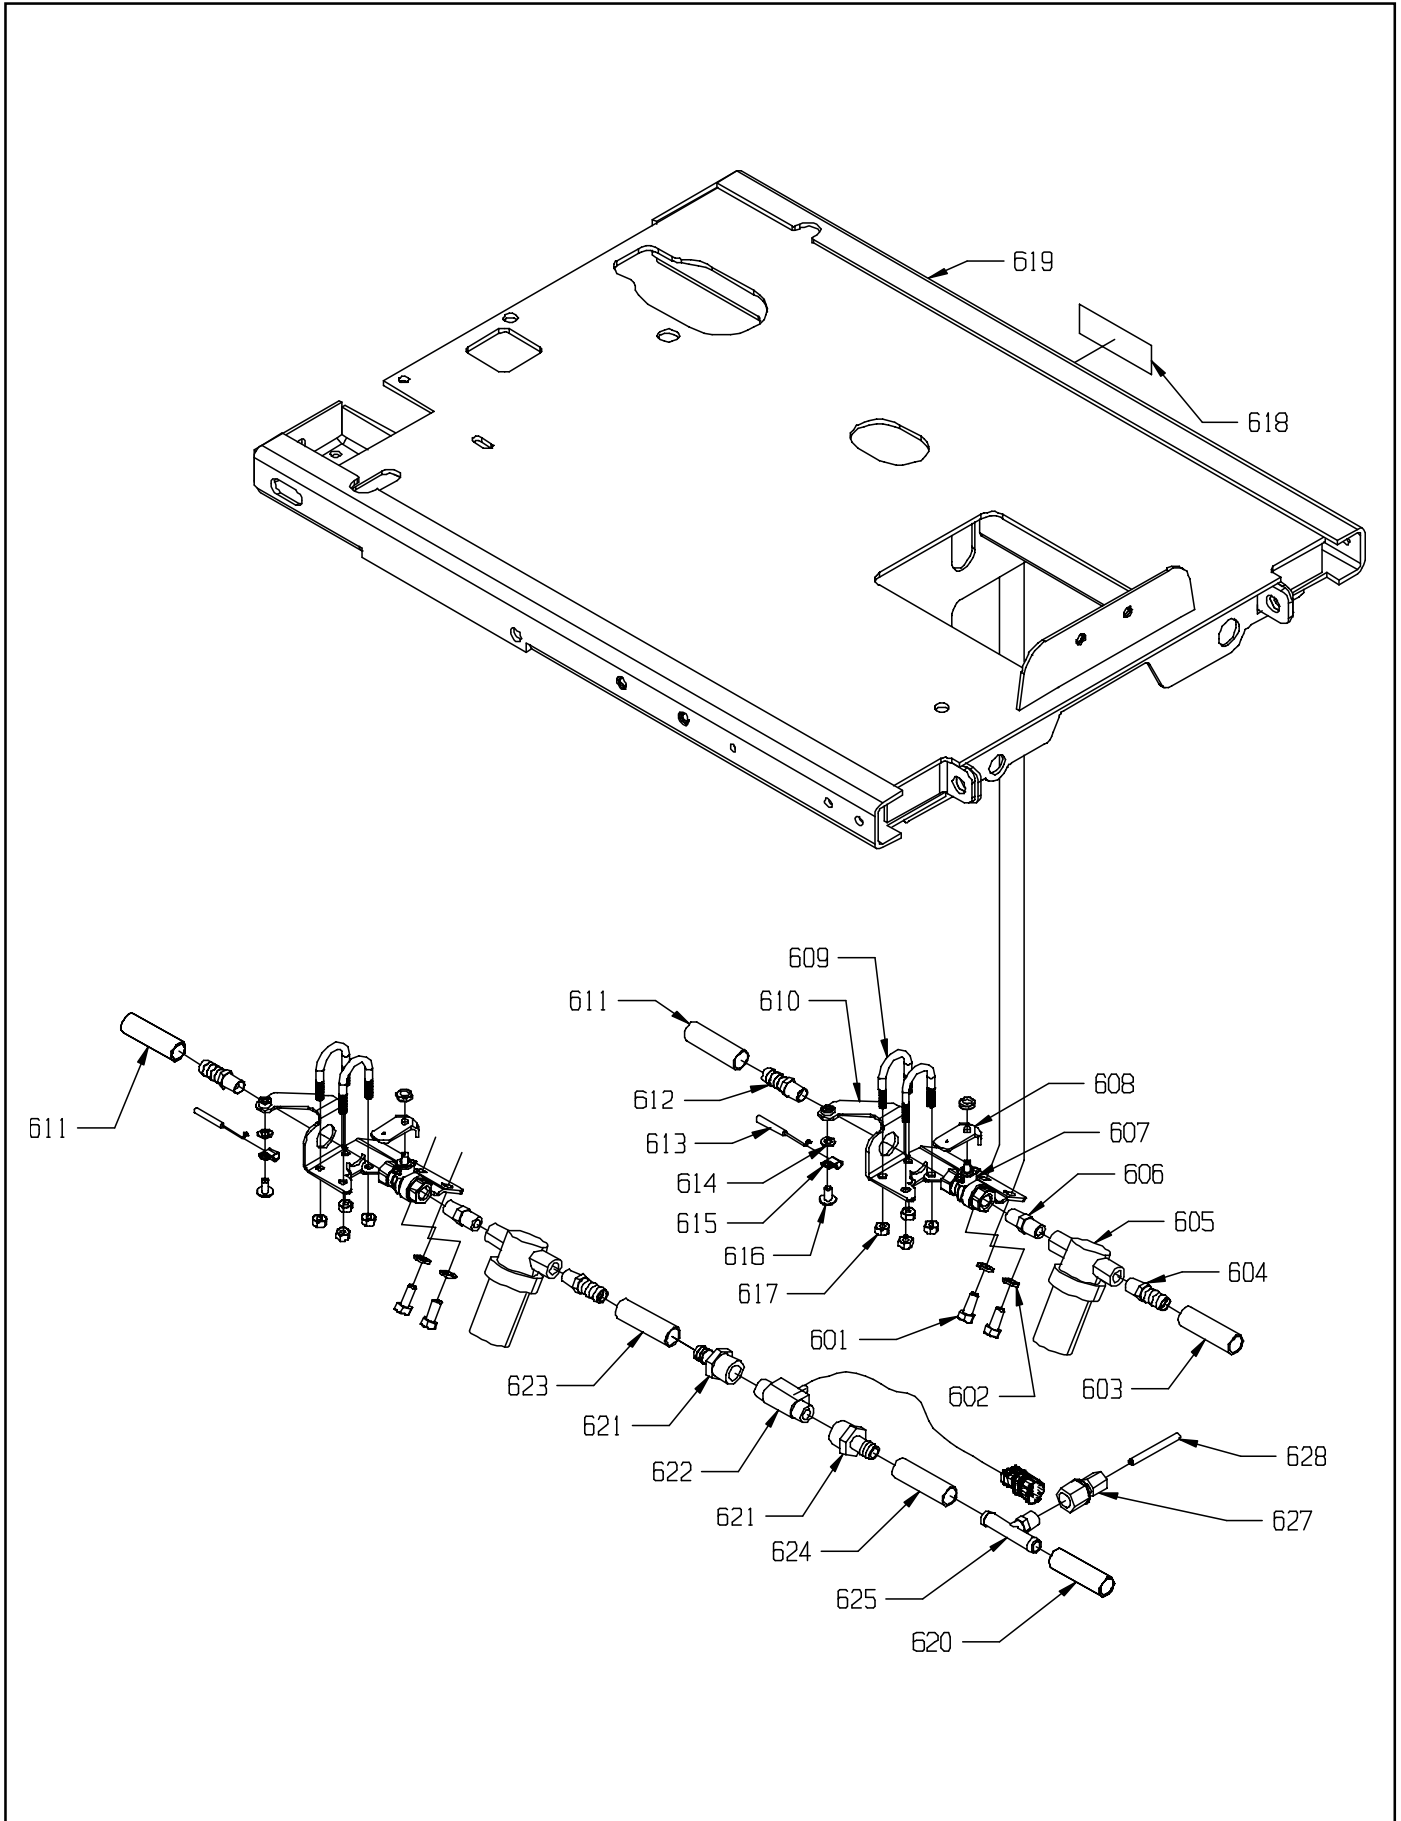

SOLUTION VALVE ASSEMBLY

ITEM	PART NO.	DESCRIPTION	QTY.
601	9121210	1/4-20 X 5/8 HEX BOLT - PACK OF 10	2
602	9120880	1/4 SPLIT LOCK WASHER - PACK OF 10	2
603	8791180	1/2 X 3/4 VINYL TUBING (26" LONG)	1
604	2495161	FITTING - 1/2 HOSE BARB X 1/4 MNPT	1
605	3393551	INLINE CANISTER STRAINER (INCLUDES)	1
	3393611	STRAINER ELEMENT	1
	3394559	KIT, BOWL & GASKET (INCLUDES)	1
	3393621	GASKET	1
	3392731	BOWL	1
606	3891941	1/4 NPT HEX NIPPLE	1
607	2397961	SOLUTION VALVE	1
608	7691041	VALVE LEVER	1
609	9123140	1/4-20 X 1 3/4 X 1 3/4 "U" BOLT - PACK OF 1	2
610	3394041	SOLUTION VALVE MOUNT	1
611	8791180	1/2 X 3/4 VINYL TUBING (8 1/2" LONG)	1
612	2495161	FITTING, 1/2 HOSE BARB X 1/4 MNPT	1
613	7691051	SOLUTION LEVER AND CABLE ASSEMBLY	1
614	9120970	1/4 EXTERNAL STAR LOCK WASHER - PACK OF 10	1
615	7691061	CONDUIT CLAMP	1
616	9121090	1/4-20 X 1/2 TRUSS HEAD PHILLIPS MACHINE SCREW - PACK OF 5	1
617	9120910	1/4-20 HEX NUT WITH STAR LOCK WASHER - PACK OF 10	4
618	3393591	STRAINER LOCATION LABEL	1
619	3392721	FRAME	1
620	8791180	1/2 ID X 3/4 OD VINYL TUBING (17" LONG) - SIDEKICK ONLY	1
621	3394281	FITTING, 3/8 FPT X 1/2 HOSE - SIDEKICK ONLY	2
622	3394251	FLOW SENSOR WITH CONNECTOR - SIDE KICK ONLY - INCLUDES:	1
	3394291	CONNECTOR, FEMALE - SIDEKICK SENSOR	1
	3394311	TERMINAL, FEMALE	3
623	8791180	1/2 ID X 3/4 OD VINYL TUBING (2 1/2" LONG) - SIDEKICK ONLY	1
624	8791180	1/2 ID X 3/4 OD VINYL TUBING (2" LONG) - SIDEKICK ONLY	1
625	9590161	FITTING, TEE 1/2 HOSE X 1/4 MPT - SIDEKICK ONLY	1
626	8791180	1/2 ID X 3/4 OD VINYL TUBING (2 1/4" LONG) - SIDEKICK ONLY	1
627	9590221	FITTING, JACO 1/4 NPT X 1/4 OD TUBE - SIDEKICK ONLY	1
628	9590321	TUBING, 1/4" OD NYLON (69" LONG)	1

SOLUTION VALVE ASSEMBLY