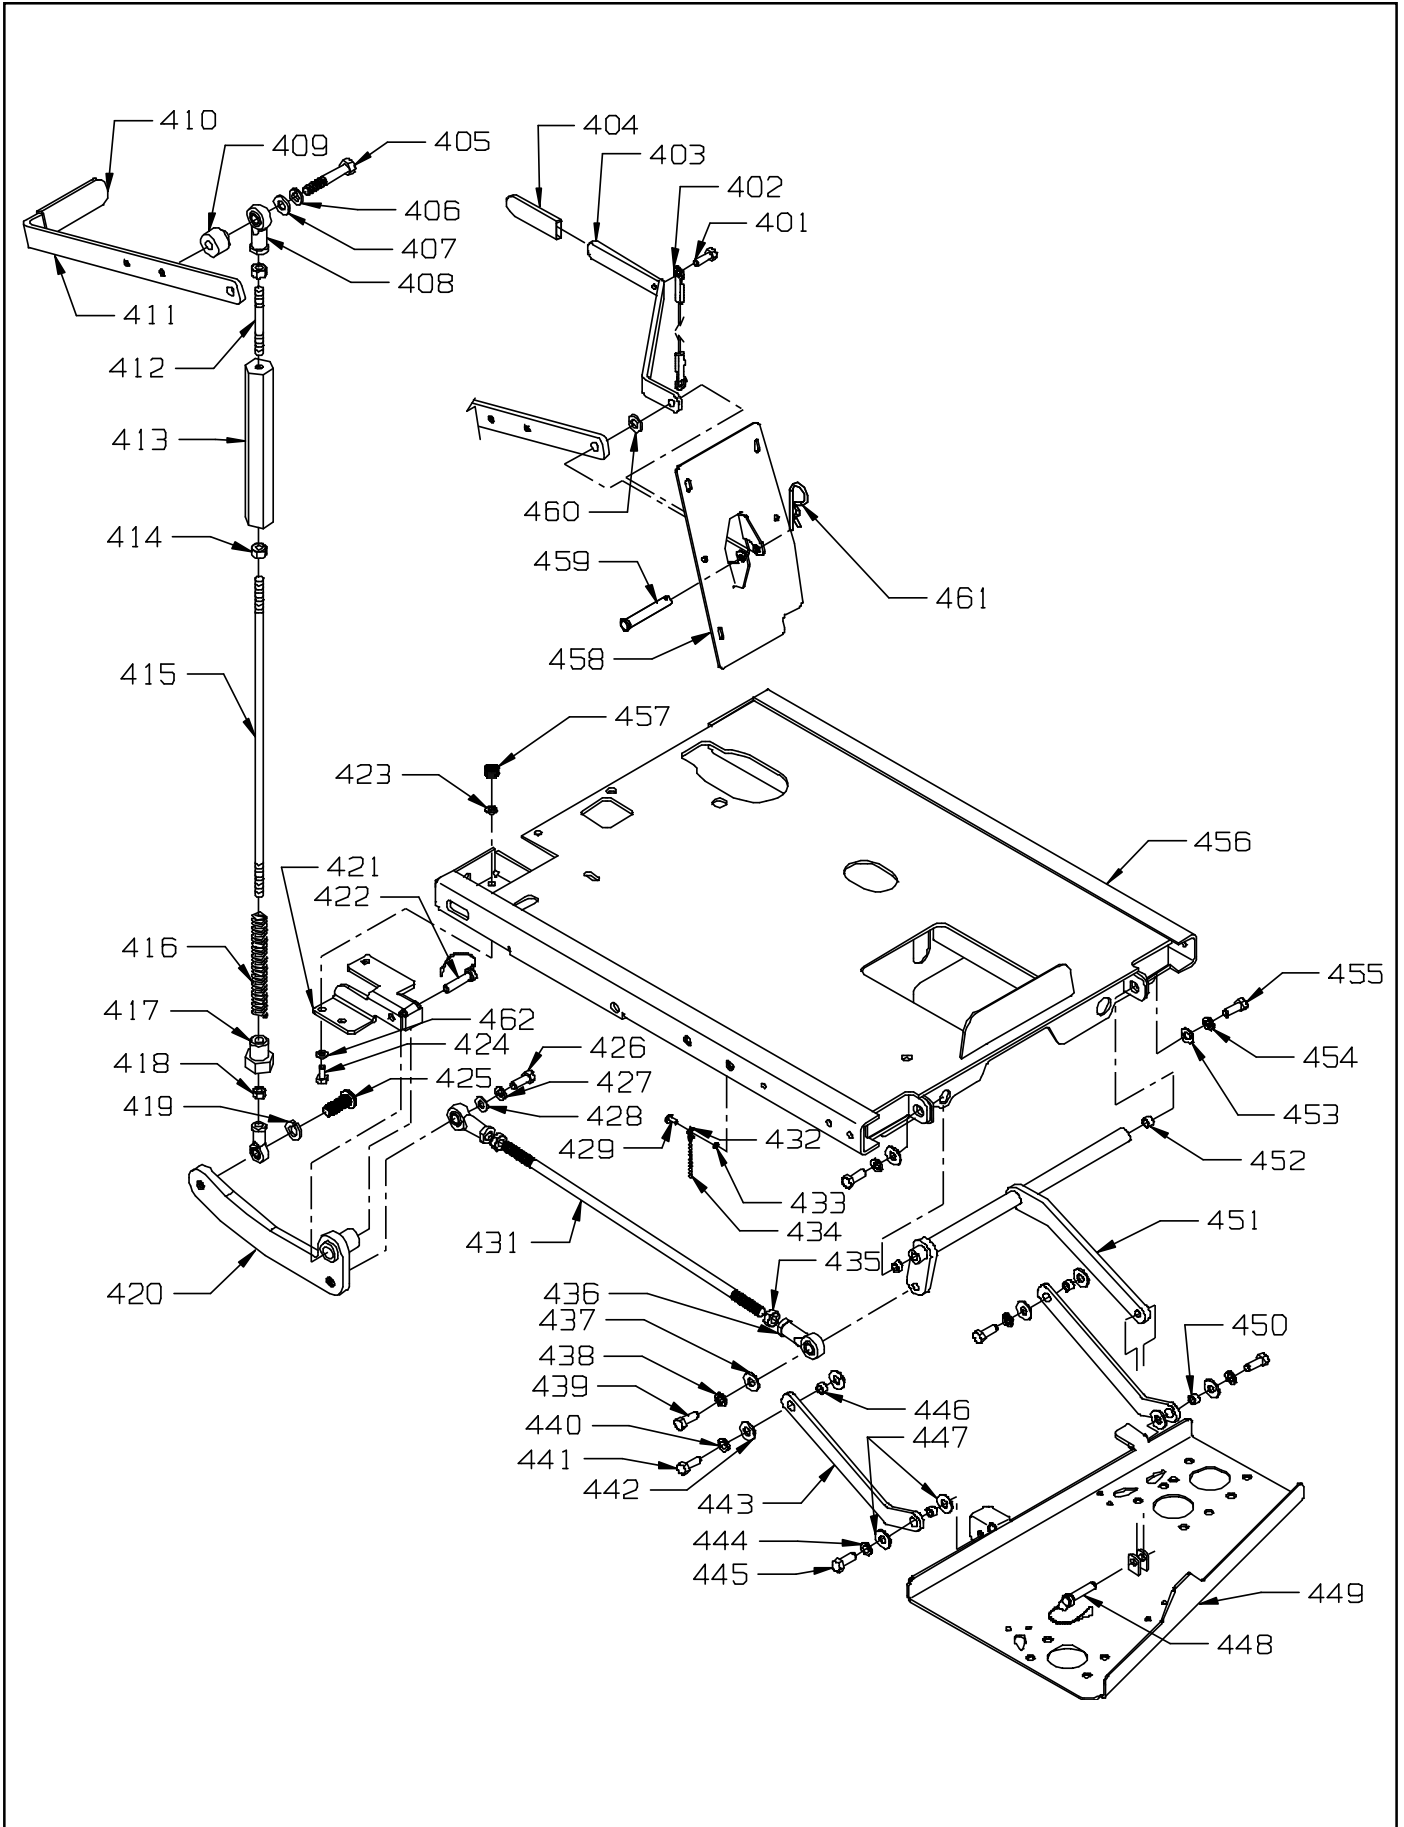

BRUSH DECK LIFT ASSEMBLY

ITEM	PART NO.	DESCRIPTION	QTY
401	9122020	3/8 X 3/8 SOCKET HEAD SHOULDER BOLT (5/16-18) - PACK OF 1	1
402	3392141	SQUEEGEE LIFT CABLE	1
403	3392121	SQUEEGEE LIFT HANDLE	1
404	3393001	SQUEEGEE LIFT HANDLE GRIP	1
405	9122340	3/8-16 X 2 HEX BOLT - PACK OF 2	1
406	9122100	3/8 SPLIT LOCK WASHER - PACK OF 10	2
407	9121980	7/16 I.D. X 1 O.D. X .075/.080 THICK SAE FLAT WASHER (3/8) - PACK OF 2	2
408	4490531	3/8" ROD END	2
409	3393631	SPACER 3/8 SCREW 1 O.D. X .86	1
410	2690981	LIFT HANDLE GRIP	1
411	3393661	BRUSH LIFT HANDLE	1
412	3393641	LIFT ROD 2.75"	1
413	3392181	SPRING HOUSING BRUSH LIFT	1
414	9122140	3/8-16 HEX NUT WITH NYLOK INSERT - PACK OF 5	1
415	3393651	LIFT ROD 15 1/2"	1
416	3393671	SPRING 4.5"	1
417	2691831	SPRING - HOUSING RETAINER	1
418	9122010	3/8-24 HEX NUT - PACK OF 5	1
419	9122100	3/8 SPLIT LOCK WASHER - PACK OF 10	1
420	3393809	BRUSH LIFT PIVOT ARM	1
421	3394011	BRUSH LIFT PIVOT BRACKET	1
422	9121950	3/8 X 1 5/8 CLEVIS PIN - STEEL - WITH RETAINER - PACK OF 1	1
423	9121520	5/16 SPLIT LOCK WASHER - PACK OF 10	3
424	9121640	5/16-18 X 3/4 HEX BOLT - PACK OF 5	3
425	9122117	3/8-16 X 1 BUTTON HEAD CAP SCREW - PACK OF 2	2
426	9122220	3/8-16 X 3/4 HEX HEAD BOLT - PACK OF 5	1
427	9122100	3/8 SPLIT LOCK WASHER - PACK OF 10	1
428	9121980	7/16 I.D. X 1 O.D. X .075/.080 THICK SAE FLAT WASHER (3/8) - PACK OF 2	1
429	9120510	10-24 X 1/2 TRUSS HEAD PHILLIPS MACHINE SCREW - PACK OF 10	1
431	3393781	LIFT ROD	1
432	6491871	END COUPLING - ROUND BEAD CHAIN	1
433	9120330	#10 EXTERNAL STAR LOCK WASHER - PACK OF 10	1
434	6491860	ROUND BEAD CHAIN (CUT TO 3")	1
435	9122680	1/2 13 HEX JAM NUT - PACK OF 5	2
436	2391941	BALL JOINT	2
437	9122450	17/32 I.D. X 1 1/16 O.D. X .074/.121 THICK SAE FLAT WASHER (1/2) - PACK OF 5	2
438	9122420	1/2 SPLIT LOCK WASHER - PACK OF 5	2
439	9122540	1/2-13 X 1 1/4 HEX BOLT - PACK OF 1	2
440	9122100	3/8 SPLIT LOCK WASHER - PACK OF 10	2
441	9122260	3/8-16 X 1 HEX BOLT - PACK OF 2	2
442	9121980	7/16 I.D. X 1 O.D. X .075/.080 THICK SAE FLAT WASHER (3/8) - PACK OF 10	4
443	3392211	BRUSH DECK ARM	2
444	9122100	3/8 SPLIT LOCK WASHER - PACK OF 10	2
445	9122260	3/8-16 X 1 HEX BOLT - PACK OF 2	2
446	2691181	PIVOT SPACER - STABILIZER BAR	2
447	9121980	7/16 I.D. X 1 O.D. X .075/.080 THICK SAE FLAT WASHER (3/8) - PACK OF 10	4
448	9121950	3/8 X 1 5/8 CLEVIS PIN - STEEL - WITH RETAINER - PACK OF 1	1
449	3392233	BRUSH DECK	1
450	2691181	PIVOT SPACER - STABILIZER BAR	2
451	3392191	BRUSH LIFT SHAFT FRONT	1
452	2790751	BUSHING SPACER	2
453	9122450	17/32 I.D. X 1 1/16 O.D. X .074/.121 THICK SAE FLAT WASHER (1/2) - PACK OF 5	2
454	9122420	1/2 SPLIT LOCK WASHER - PACK OF 5	2
455	9122540	1/2-13 X 1 1/4 HEX BOLT - PACK OF 1	2
456	3392721	FRAME	1
457	9121420	5/16-18 HEX NUT - PACK OF 10	3
458	3392241	BRUSH LIFT HANDLE MOUNT	1
459	3393491	3/8 X 1 1/2 CLEVIS PIN	1
460	9122470	9/16 I.D. X 1 3/8 O.D. X .086/.132 THICK WROUGHT WASHER (1/2) - PACK OF 2	1
461	7690491	#6 HAIR COTTER PIN	1
462	9121390	5/16 SAE FLAT WASHER - PACK OF 10	3

BRUSH DECK LIFT ASSEMBLY