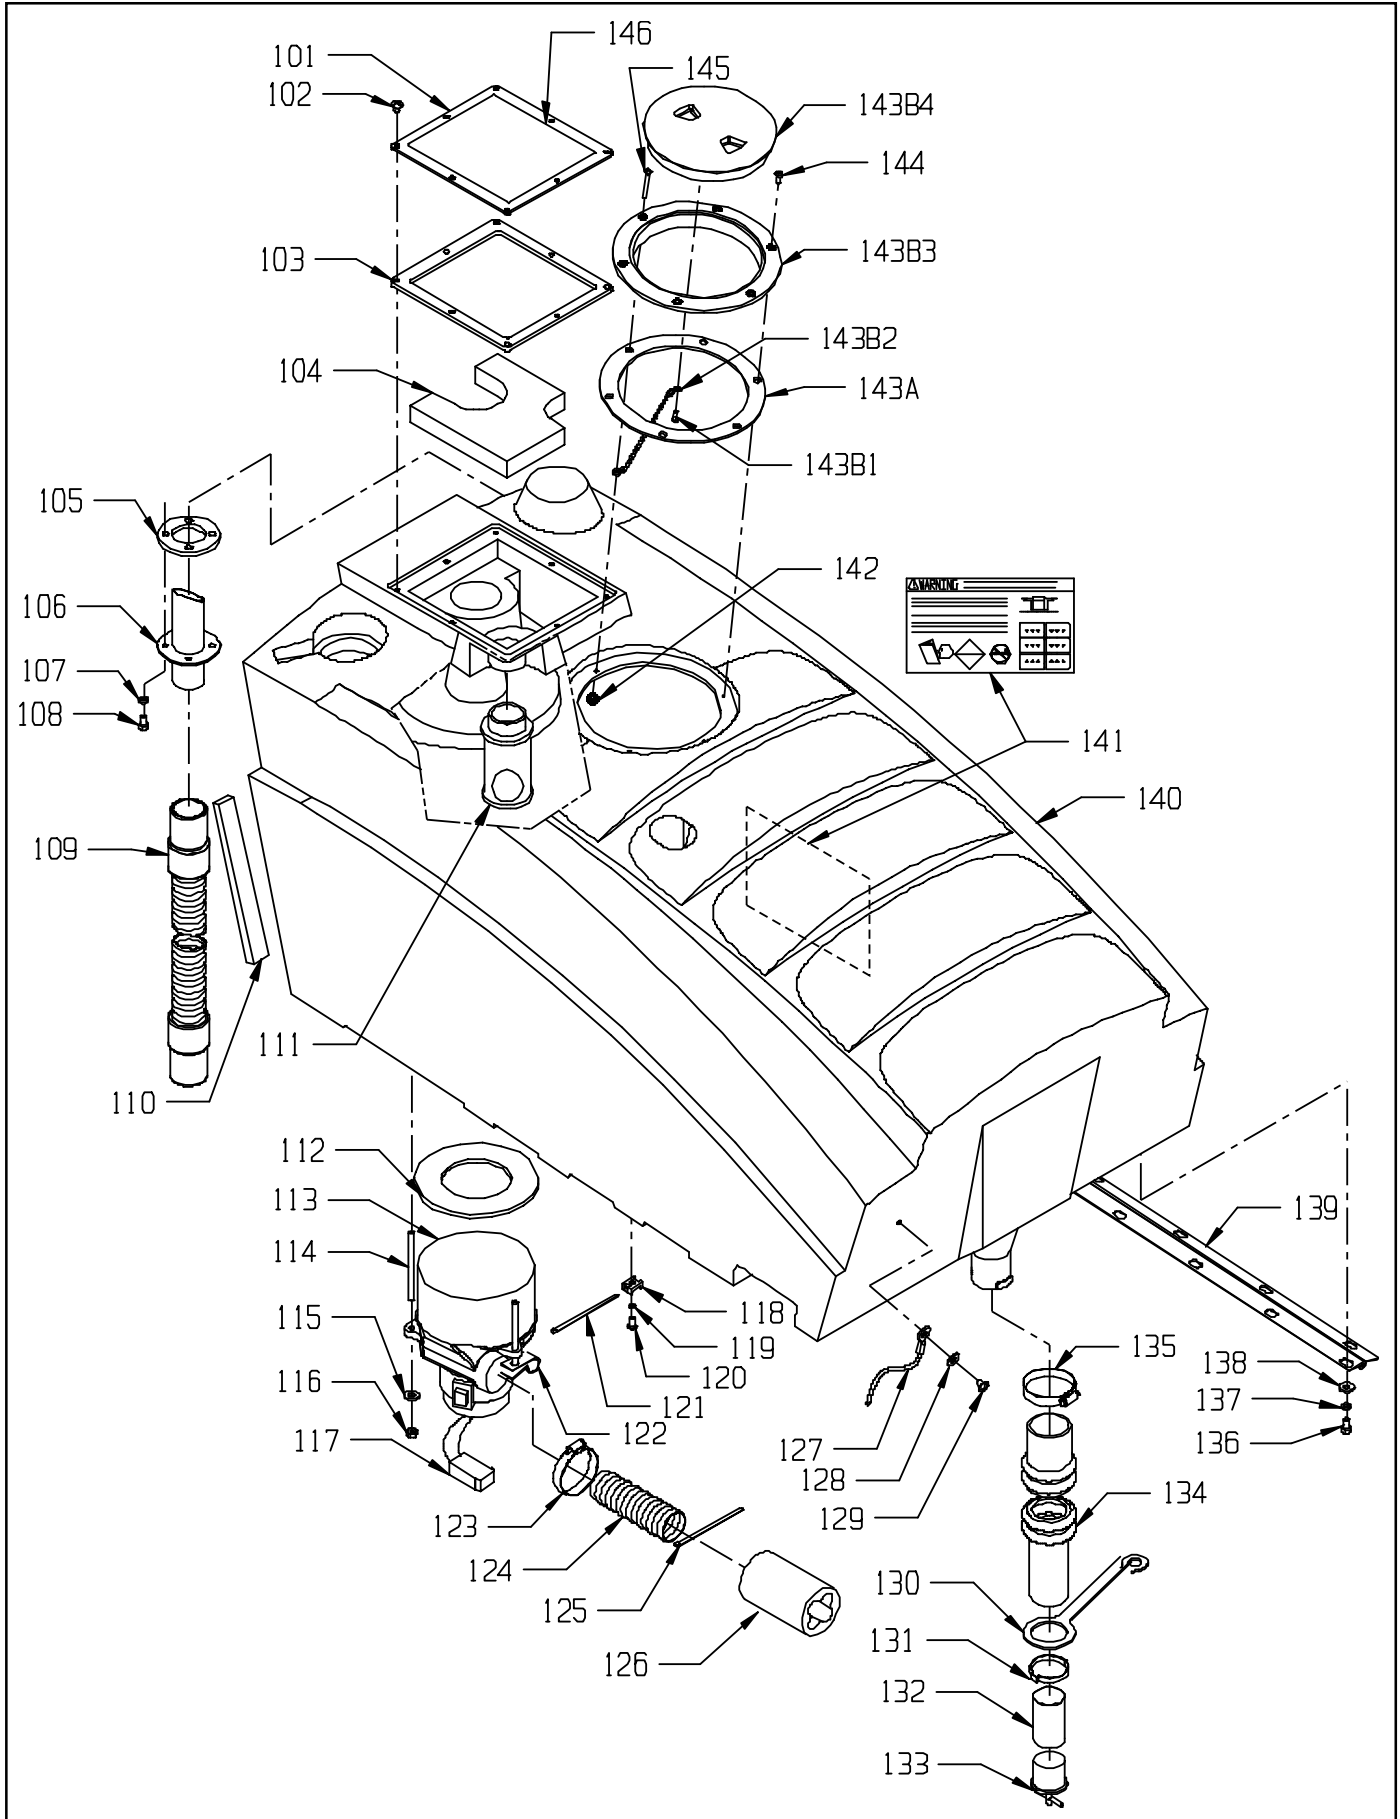

RECOVERY TANK ASSEMBLY

ITEM	PART NO.	DESCRIPTION	QTY
101	3394411	TOP PLATE	1
102	9120500	10-24 X 3/8 TRUSS HEAD PHILLIPS SCREW - PACK OF 10	8
103	3392061	GASKET - TOP PLATE	1
104	3392041	FILTER - VAC MOTOR INTAKE	1
105	3392081	GASKET - INLET VAC TUBE	1
106	3392071	INLET VAC TUBE	1
107	9120880	1/4 SPLIT LOCK WASHER - PACK OF 10	4
108	9121170	1/4-20 X 1/2 HEX BOLT - PACK OF 10	4
109	2690591	SQUEEGEE VAC HOSE WITH CUFFS	1
110	3393040	GASKET - .75" X 1" - CUT TO 50 INCHES	5FT
111	2391541	FLOAT SCREEN	1
112	2490561	GASKET - VAC MOTOR	1
113	3393361	VAC MOTOR WITH MALE PLUG - INCLUDES:	1
113A	2792571	CARBON BRUSH	2
114	9121363	1/4-20 X 4 1/2 LONG FULL THREADED STUD - PACK OF 2	3
115	9120930	9/32 I.D. X 5/8 O.D. X .051/.080 THICK SAE FLAT WASHER (1/4) - PACK OF 10	3
116	9120900	1/4-20 HEX NUT WITH NY-LOK INSERT - PACK OF 10	3
117	3393469	MALE PLUG CONNECTOR KIT (VAC MOTOR) INCLUDES:	1
117A	3393371	MALE PLUG CONNECTOR	1
117B	3393381	MALE TERMINAL	1
117C	3393321	CABLE SEAL	2
117D	3393331	TERMINAL LOCATOR	1
118	2397671	CLIP - TIE STRAP	2
119	9120330	#10 EXTERNAL STAR LOCK WASHER - PACK OF 10	2
120	9120510	10-24 X 1/2 TRUSS HEAD PHILLIPS MACHINE SCREW - PACK OF 10	2
121	9123000	1/8 X 11" WIRE TIE - PACK OF 5	1
122	3291111	CORD CLAMP	1
123	4495441	HOSE CLAMP - 1 9/16" TO 2 1/2" DIAMETER	1
124	3392561	VAC EXHAUST HOSE	1
125	9123000	1/8 X 11" WIRE TIE - PACK OF 5	1
126	7691261	EXHAUST MUFFLER TUBE	1
127	2690961	STRAP - RECOVERY TANK	1
128	9120930	9/32 I.D. X 5/8 O.D. X .051/.080 THICK SAE FLAT WASHER (1/4) - PACK OF 10	1
129	9120990	1/4-20 X 3/8 TRUSS HEAD PHILLIPS MACHINE SCREW - PACK OF 5	1
130	2791881	PLUG STRAP	1
131	2393451	TUBE HOSE CLAMP - 1 13/16	2
132	2391661	HOSE TUBE	1
133	2795621	DRAIN PLUG	1
134	2691121	DRAIN HOSE	1
135	4495441	HOSE CLAMP - 1 9/16" TO 2 1/2" DIAMETER	1
136	9121170	1/4-20 X 1/2 HEX BOLT - PACK OF 10	13
137	9120880	1/4 SPLIT LOCK WASHER - PACK OF 10	13
138	9120940	5/16 I.D. X 3/4 O.D. X .051/.080 THICK WROUGHT WASHER (1/4) - PACK OF 10	13
139	2691071	HINGE	1
140	3392011	RECOVERY TANK	1
141	3393731	BATTERY WARNING DECAL	1
142	9120360	10-24 HEX NUT WITH STAR LOCK WASHER - PACK OF 10	1
143	2690889	RECOVERY TANK LID ASSEMBLY - INCLUDES:	1
143A	2690891	RECOVERY TANK LID GASKET	1
143B	2690881	RECOVERY TANK LID ASSEMBLY - ALSO INCLUDES:	1
143B1	9120205	#8 X 1/2 PAN HEAD PHILLIPS SHEET METAL SCREW - PACK OF 3	1
143B2	2690931	LID CHAIN	1
143B3	2690921	BLACK RING	1
143B4	2690911	LID CLEAR	1
144	9120790	10 X 5/8 PAN HEAD PHILLIPS SHEET METAL SCREW - PACK OF 10	5
145	9120460	10-24 X 1 1/4" ROUND HEAD PHILLIPS MACHINE SCREW - PACK OF 10	1
146	3394391	TOP PLATE DECAL	1
148	3393941	AIR SILENCER COVER	1
149	3394141	OBC WARNING DECAL	1

RECOVERY TANK ASSEMBLY