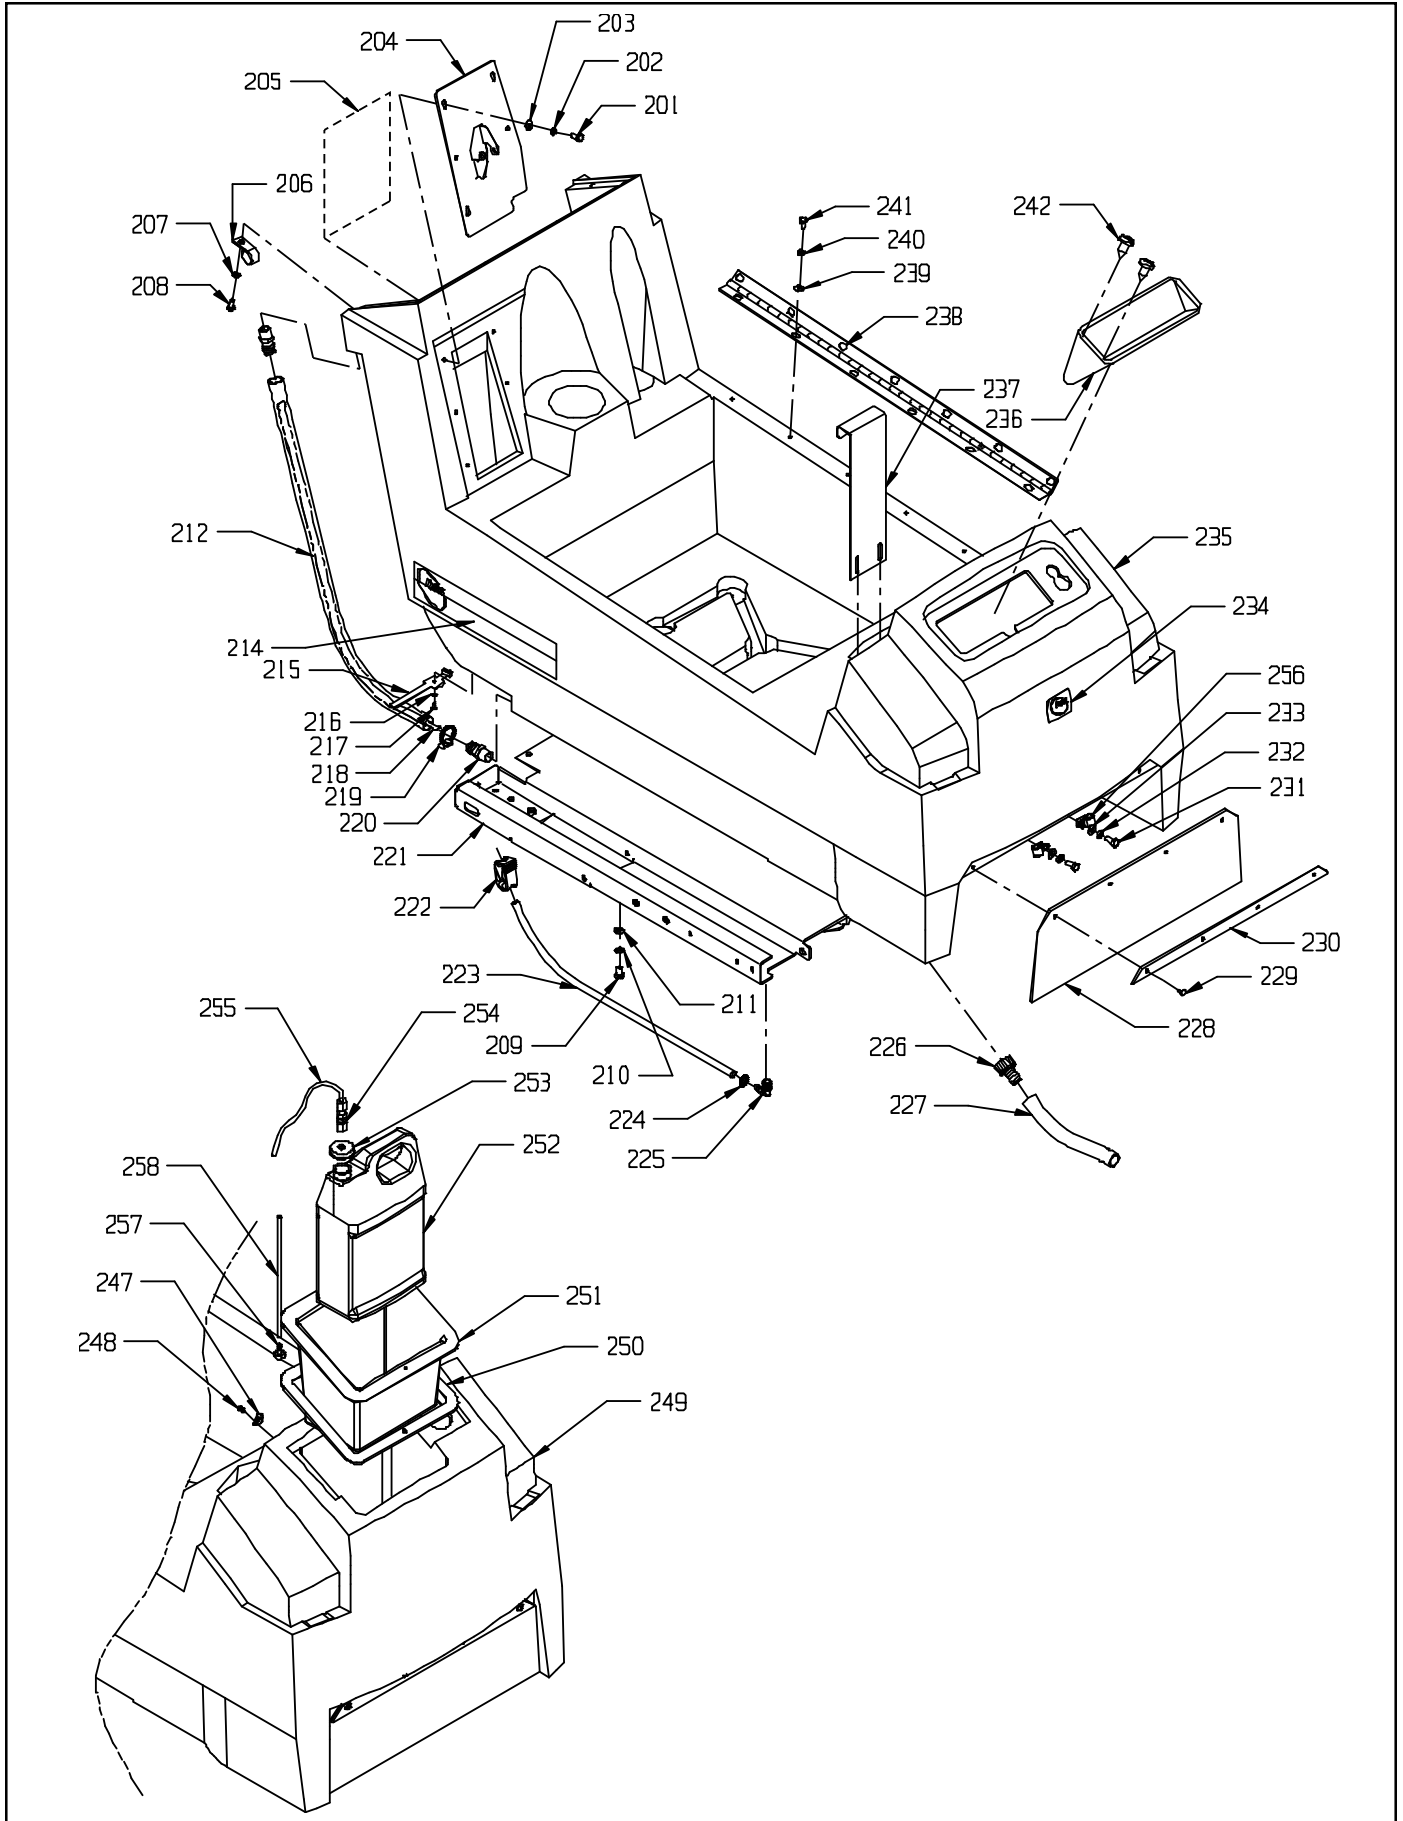

## FRAME AND DRIVE WHEEL ASSEMBLY

ITEM	PART NO.	DESCRIPTION	QTY.
301	9121250	1/4-20 X 3/4 HEX BOLT - PACK OF 10	4
302	9120880	1/4 SPLIT LOCK WASHER - PACK OF 10	4
303	9120930	9/32 I.D. X 5/8 O.D. X .051/.080 THICK SAE FLAT WASHER (1/4) - PACK OF 10	4
304	3392721	FRAME	1
310	9121980	7/16 I.D. X 1 O.D. X .075/.080 THICK SAE FLAT WASHER (3/8) - PACK OF 2	8
311	9122100	3/8 SPLIT LOCK WASHER - PACK OF 10	8
312	9122220	3/8-16 X 3/4 HEX BOLT - PACK OF 5	8
313	3394571	CASTER 6 X 2 - MAROON - INCLUDES	2
313A	3392601	MAROON CASTER WHEEL - ONLY	2
313B	3393771	SOFT RED CASTER WHEEL - ONLY	2
314	9121270	1/4-20 X 1 HEX BOLT - PACK OF 10	2
315	9120880	1/4 SPLIT LOCK WASHER - PACK OF 10	2
316	9120930	9/32 I.D. X 5/8 O.D. X .051/.080 THICK SAE FLAT WASHER (1/4) - PACK OF 10	2
317	2490651	SKIRT LATCH	2
318	2691771	SKIRT LATCH PIN	2
319	2690581	1/4 SPADE MALE TERMINAL 10-12 GAGE YELLOW	2
320	9121380	5/16-18 X 3/8 SET SCREW - KNURL POINT - PACK OF 2	2
321	3392031	10" DRIVE WHEEL	1
322	3393121	PILLOW BLOCK BEARING - INCLUDES:	2
322A	9121365	1/4-28 X 1/4 SET SCREW - KNURL POINT - PACK OF 1	4
323	9121980	7/16 I.D. X 1 O.D. X .075/.080 THICK SAE FLAT WASHER (3/8) - PACK OF 2	4
324	9122100	3/8 SPLIT LOCK WASHER - PACK OF 10	4
325	9122300	3/8-16 X 1 1/4 HEX BOLT - PACK OF 2	4
326	6590521	1 I.D. X 1.5 O.D. X .13 THICK FLAT WASHER - 10 GAGE	8
327	2694069	#40 ROLLER CHAIN - 57 LINKS + MASTER LINK - INCLUDES:	1
327A	2694081	#40 ROLLER CHAIN - 57 LINKS - NO MASTER LINK	1
327B	2795211	MASTER LINK #40 CHAIN, NICKEL PLATED	1
328	3392571	DRIVE AXLE	1
329	2694051	DRIVEN SPROCKET 34 TEETH - INCLUDES:	1
329A	9120850	1/4-20 X 5/16 SET SCREW - KNURL POINT - PACK OF 2	2
330	2692271	DRIVE WHEEL SPACER 1" I.D. X .6875	1
331	9121317	1/4 SQUARE X 3 3/4 LONG KEY - PACK OF 2	1
332	9121310	1/4 SQUARE X 7/8 LONG KEY - STEEL - PACK OF 2	1
336	9121640	5/16-18 X 3/4 HEX BOLT - PACK OF 5	1
337	9121520	5/16 SPLIT LOCK WASHER - PACK OF 10	1
338	9121400	3/8 I.D. X 7/8 O.D. X .064/.104 THICK WROUGHT WASHER (5/16) - PACK OF 10	1
339	2695011	DRIVE SPROCKET, MOTOR WITH SET SCREW - INCLUDES:	1
339A	9120850	1/4-20 X 5/16 SET SCREW - KNURL POINT - PACK OF 2	2
340	2790101	DRIVE MOTOR 36 VOLT - INCLUDES:	1
340A	2792681	1/4 X 1/4 X 1 MOTOR KEY	1
341	3392491	SKIRT SUPPORT	2
342	9121520	5/16 SPLIT LOCK WASHER - PACK OF 10	4
343	9121640	5/16-18 X 3/4 HEX BOLT - PACK OF 5	4
344	3394033	FRAME CHANNEL	2
345	9121600	5/16-18 X 5/8 HEX BOLT - PACK OF 5	2
346	9121520	5/16 SPLIT LOCK WASHER - PACK OF 10	2