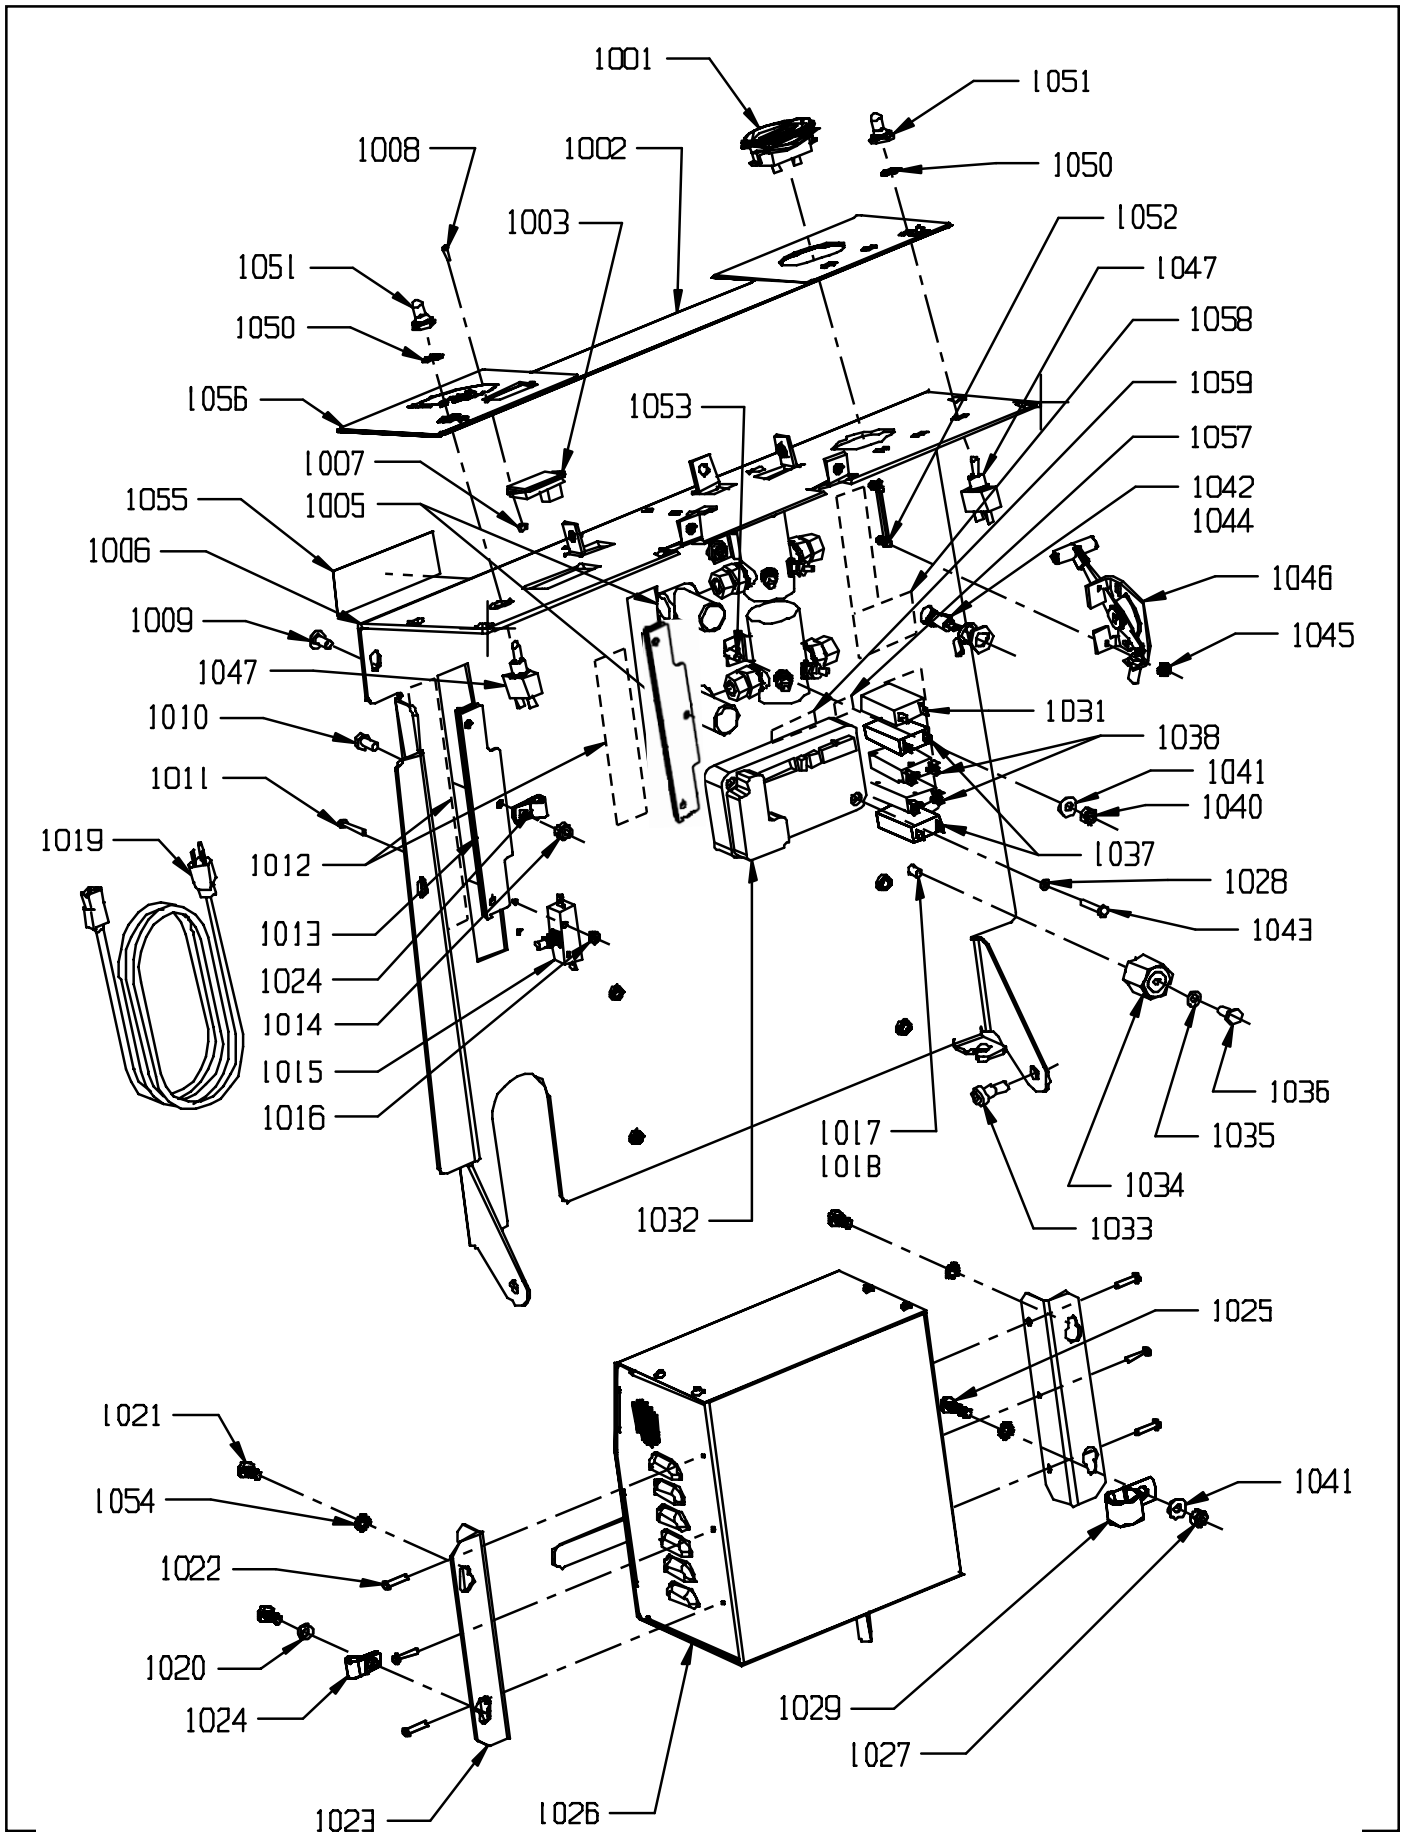

REAR PANEL ASSEMBLY