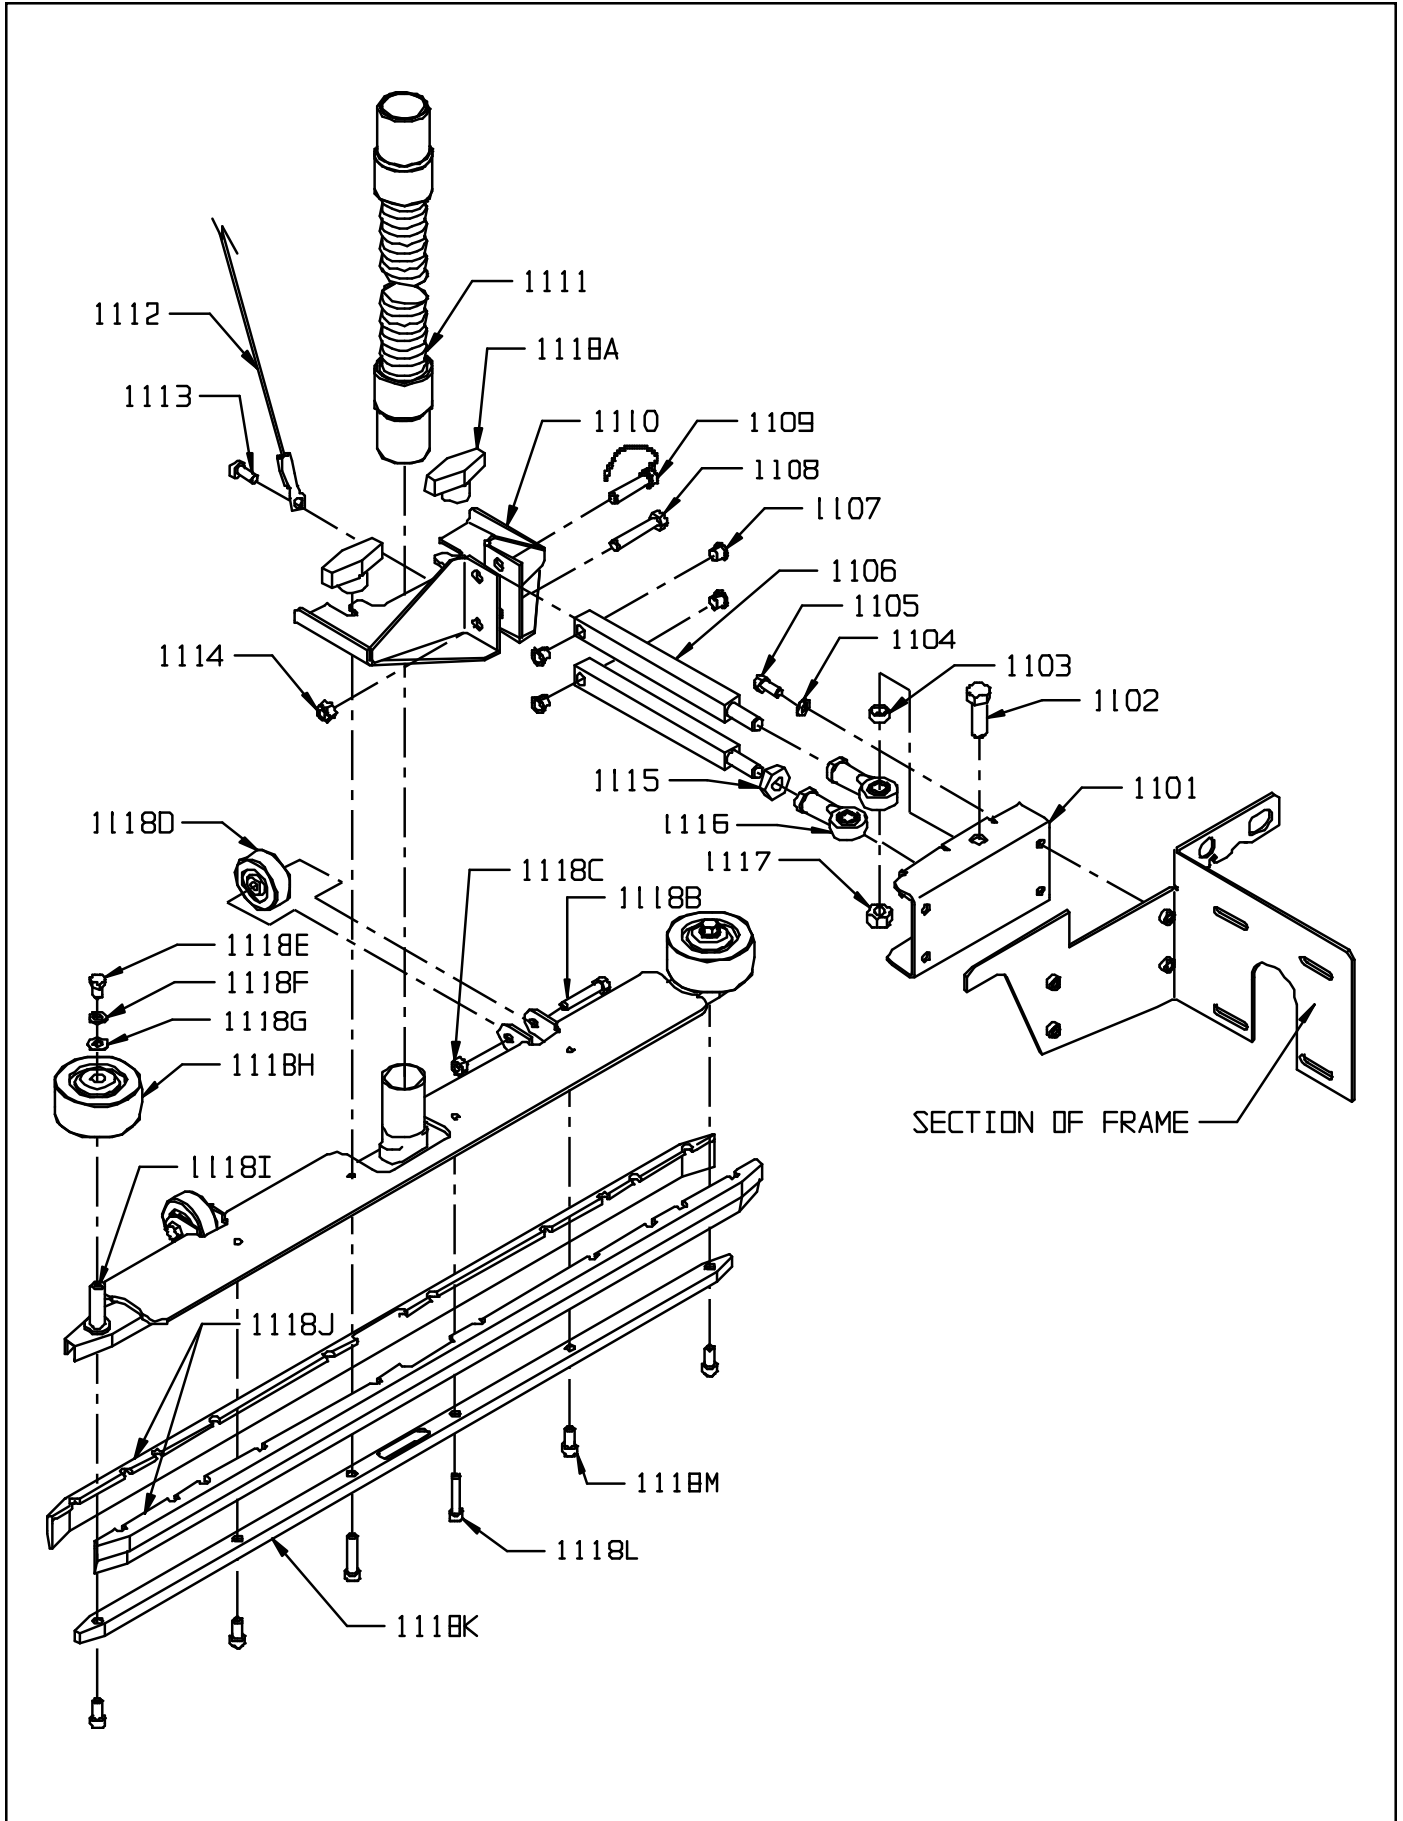

STRAIGHT SQUEEGEE ASSEMBLY