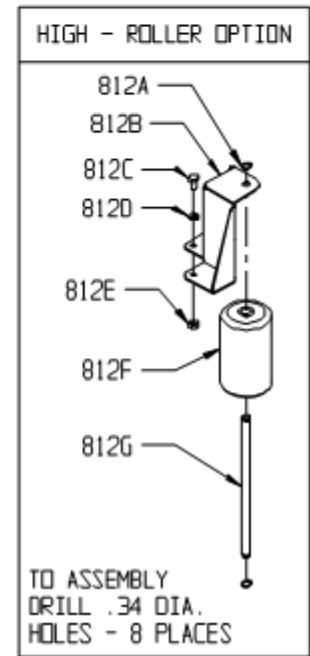

SKIRT ASSEMBLY WRANGLER 3330 DB

ITEM	PART NO.	DESCRIPTION	QTY.
801	3392739	LEFT SIDE SKIRT ASSEMBLY - INCLUDES:	1
801A	3392423	LEFT SIDE SKIRT	1
801B	3392431	LEFT WIPER	1
801C	3392441	LEFT WIPER STRAP	1
801D	9120500	10-24 X 3/8 TRUSS HEAD PHILLIPS MACHINE SCREW - PACK OF 10	1
801E	9120540	10-24 X 1/2 FLAT HEAD PHILLIPS MACHINE SCREW - PACK OF 10	1
801F	3392541	CASTER MOUNT HINGE PIN	1
801G	9122496	RETAINING RING	2
801H	2691491	PIN - WITH HAIRPIN	1
801I	3392551	BUMPER WHEEL	1
802	3392749	RIGHT SIDE SKIRT ASSEMBLY - INCLUDES:	1
802A	3392453	RIGHT SIDE SKIRT	1
802B	3392431	RIGHT WIPER	1
802C	3392441	RIGHT WIPER STRAP	1
802D	9120500	10-24 X 3/8 TRUSS HEAD PHILLIPS MACHINE SCREW - PACK OF 10	1
802E	9120540	10-24 X 1/2 FLAT HEAD PHILLIPS MACHINE SCREW - PACK OF 10	1
802F	3392551	BUMPER WHEEL	1
802G	3392541	CASTER MOUNT / BUMPER WHEEL PIN	1
802H	9122496	RETAINING RING	2
802I	2691491	PIN - SKIRT - WITH HAIRPIN	1
803	3394033	FRAME CHANNEL	2
805	9121600	5/16-18 X 5/8 HEX BOLT - PACK OF 5	1
806	9121520	5/16 SPLIT LOCK WASHER - PACK OF 10	1
808	7691921	SPRING CLIP - HOSE	1
809	3394621	WRANGLER 33 BUMPER / SKIRT MOUNT	1
810	2391751	POP RIVET 1/8" X 5/8"	2
811	3392759	LOW PROFILE SKIRT ASSEMBLY	1
811A	3392441	WIPER STRAP - RIGHT AND LEFT SIDE	1
811B	3392431	WIPER - RIGHT AND LEFT SIDE	1
811C	3392483	RIGHT LOW PROFILE SKIRT	1
811D	9120500	10-24 X 3/8 TRUSS HEAD PHILLIPS MACHINE SCREW - PACK OF 10	1
811E	9120550	10-24 X 5/8 FLAT HEAD PHILLIPS MACHINE SCREW - PACK OF 10	1
811F	3392471	BUMPER - LOW PROFILE SKIRT	1
811G	9120510	10-24 X 1/2 TRUSS HEAD PHILLIPS MACHINE SCREW - PACK OF 10	1
811H	9120350	10-24 HEX NUT WITH NYLOK INSERT - PACK OF 10	1
811I	2490311	AXLE - BUMPER WHEEL	1
811J	9122496	RETAINING RING	2
811K	2790281	3" BUMPER WHEEL	1
811L	2691491	PIN - SKIRT - WITH HAIRPIN	1
812	3392809	HIGH-ROLLER KIT OPTION 1 PER SKIRT	1
812A	9122496	RETAINING RING	2
812B	3392773	BRACKET ROLLER PIN - 1 PER SKIRT	1
812C	9121600	5/16-18 X 5/8 HEX BOLT - PACK OF 5	1
812D	9121520	5/16 SPLIT LOCK WASHER - PACK OF 10	1
812E	9121420	5/16-18 HEX NUT - PACK OF 10	1
812F	2691151	BUMPER WHEEL	1
812G	3392651	BUMPER AXLE	1

SKIRT ASSEMBLY WRANGLER 3330 DB