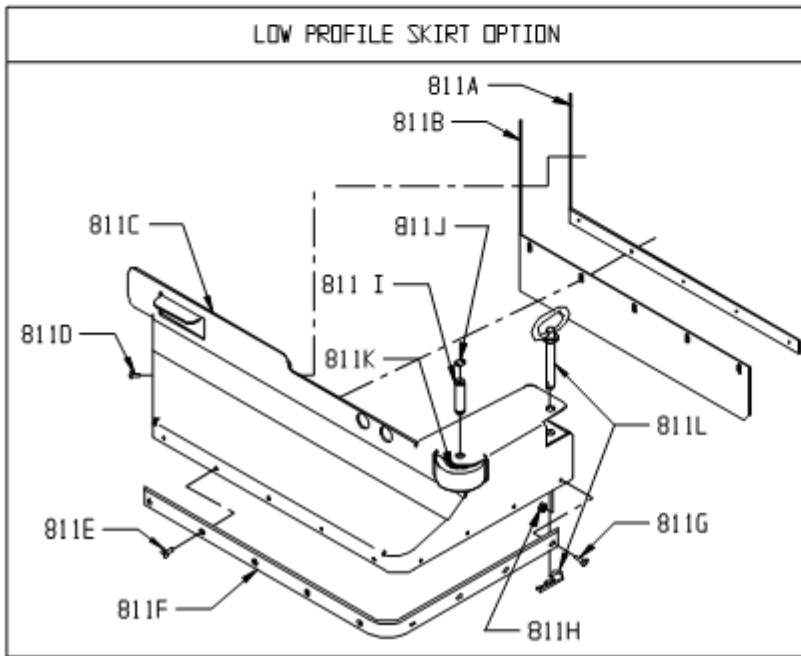

SKIRT ASSEMBLY WRANGLER 3330 DB

ITEM	PART NO.	DESCRIPTION	QTY.
801	3392739	LEFT SIDE SKIRT ASSEMBLY - INCLUDES:	1
801A	3392423	LEFT SIDE SKIRT	1
801B	3392431	LEFT WIPER	1
801C	3392441	LEFT WIPER STRAP	1
801D	9120500	10-24 X 3/8 TRUSS HEAD PHILLIPS MACHINE SCREW - PACK OF 10	1
801E	9120540	10-24 X 1/2 FLAT HEAD PHILLIPS MACHINE SCREW - PACK OF 10	1
801F	3392541	CASTER MOUNT HINGE PIN	1
801G	9122496	RETAINING RING	2
801H	2691491	PIN - WITH HAIRPIN	1
801I	3392551	BUMPER WHEEL	1
802	3392749	RIGHT SIDE SKIRT ASSEMBLY - INCLUDES:	1
802A	3392453	RIGHT SIDE SKIRT	1
802B	3392431	RIGHT WIPER	1
802C	3392441	RIGHT WIPER STRAP	1
802D	9120500	10-24 X 3/8 TRUSS HEAD PHILLIPS MACHINE SCREW - PACK OF 10	1
802E	9120540	10-24 X 1/2 FLAT HEAD PHILLIPS MACHINE SCREW - PACK OF 10	1
802F	3392551	BUMPER WHEEL	1
802G	3392541	CASTER MOUNT / BUMPER WHEEL PIN	1
802H	9122496	RETAINING RING	2
802I	2691491	PIN - SKIRT - WITH HAIRPIN	1
803	3394033	FRAME CHANNEL	2
805	9121600	5/16-18 X 5/8 HEX BOLT - PACK OF 5	1
806	9121520	5/16 SPLIT LOCK WASHER - PACK OF 10	1
808	7691921	SPRING CLIP - HOSE	1
809	3394621	WRANGLER 33 BUMPER / SKIRT MOUNT	1
810	2391751	POP RIVET 1/8" X 5/8"	2
811	3392759	LOW PROFILE SKIRT ASSEMBLY	1
811A	3392441	WIPER STRAP - RIGHT AND LEFT SIDE	1
811B	3392431	WIPER - RIGHT AND LEFT SIDE	1
811C	3392483	RIGHT LOW PROFILE SKIRT	1
811D	9120500	10-24 X 3/8 TRUSS HEAD PHILLIPS MACHINE SCREW - PACK OF 10	1
811E	9120550	10-24 X 5/8 FLAT HEAD PHILLIPS MACHINE SCREW - PACK OF 10	1
811F	3392471	BUMPER - LOW PROFILE SKIRT	1
811G	9120510	10-24 X 1/2 TRUSS HEAD PHILLIPS MACHINE SCREW - PACK OF 10	1
811H	9120350	10-24 HEX NUT WITH NYLOK INSERT - PACK OF 10	1
811I	2490311	AXLE - BUMPER WHEEL	1
811J	9122496	RETAINING RING	2
811K	2790281	3" BUMPER WHEEL	1
811L	2691491	PIN - SKIRT - WITH HAIRPIN	1
812	3392809	HIGH-ROLLER KIT OPTION 1 PER SKIRT	1
812A	9122496	RETAINING RING	2
812B	3392773	BRACKET ROLLER PIN - 1 PER SKIRT	1
812C	9121600	5/16-18 X 5/8 HEX BOLT - PACK OF 5	1
812D	9121520	5/16 SPLIT LOCK WASHER - PACK OF 10	1
812E	9121420	5/16-18 HEX NUT - PACK OF 10	1
812F	2691151	BUMPER WHEEL	1
812G	3392651	BUMPER AXLE	1

SKIRT ASSEMBLY WRANGLER 3330 DB