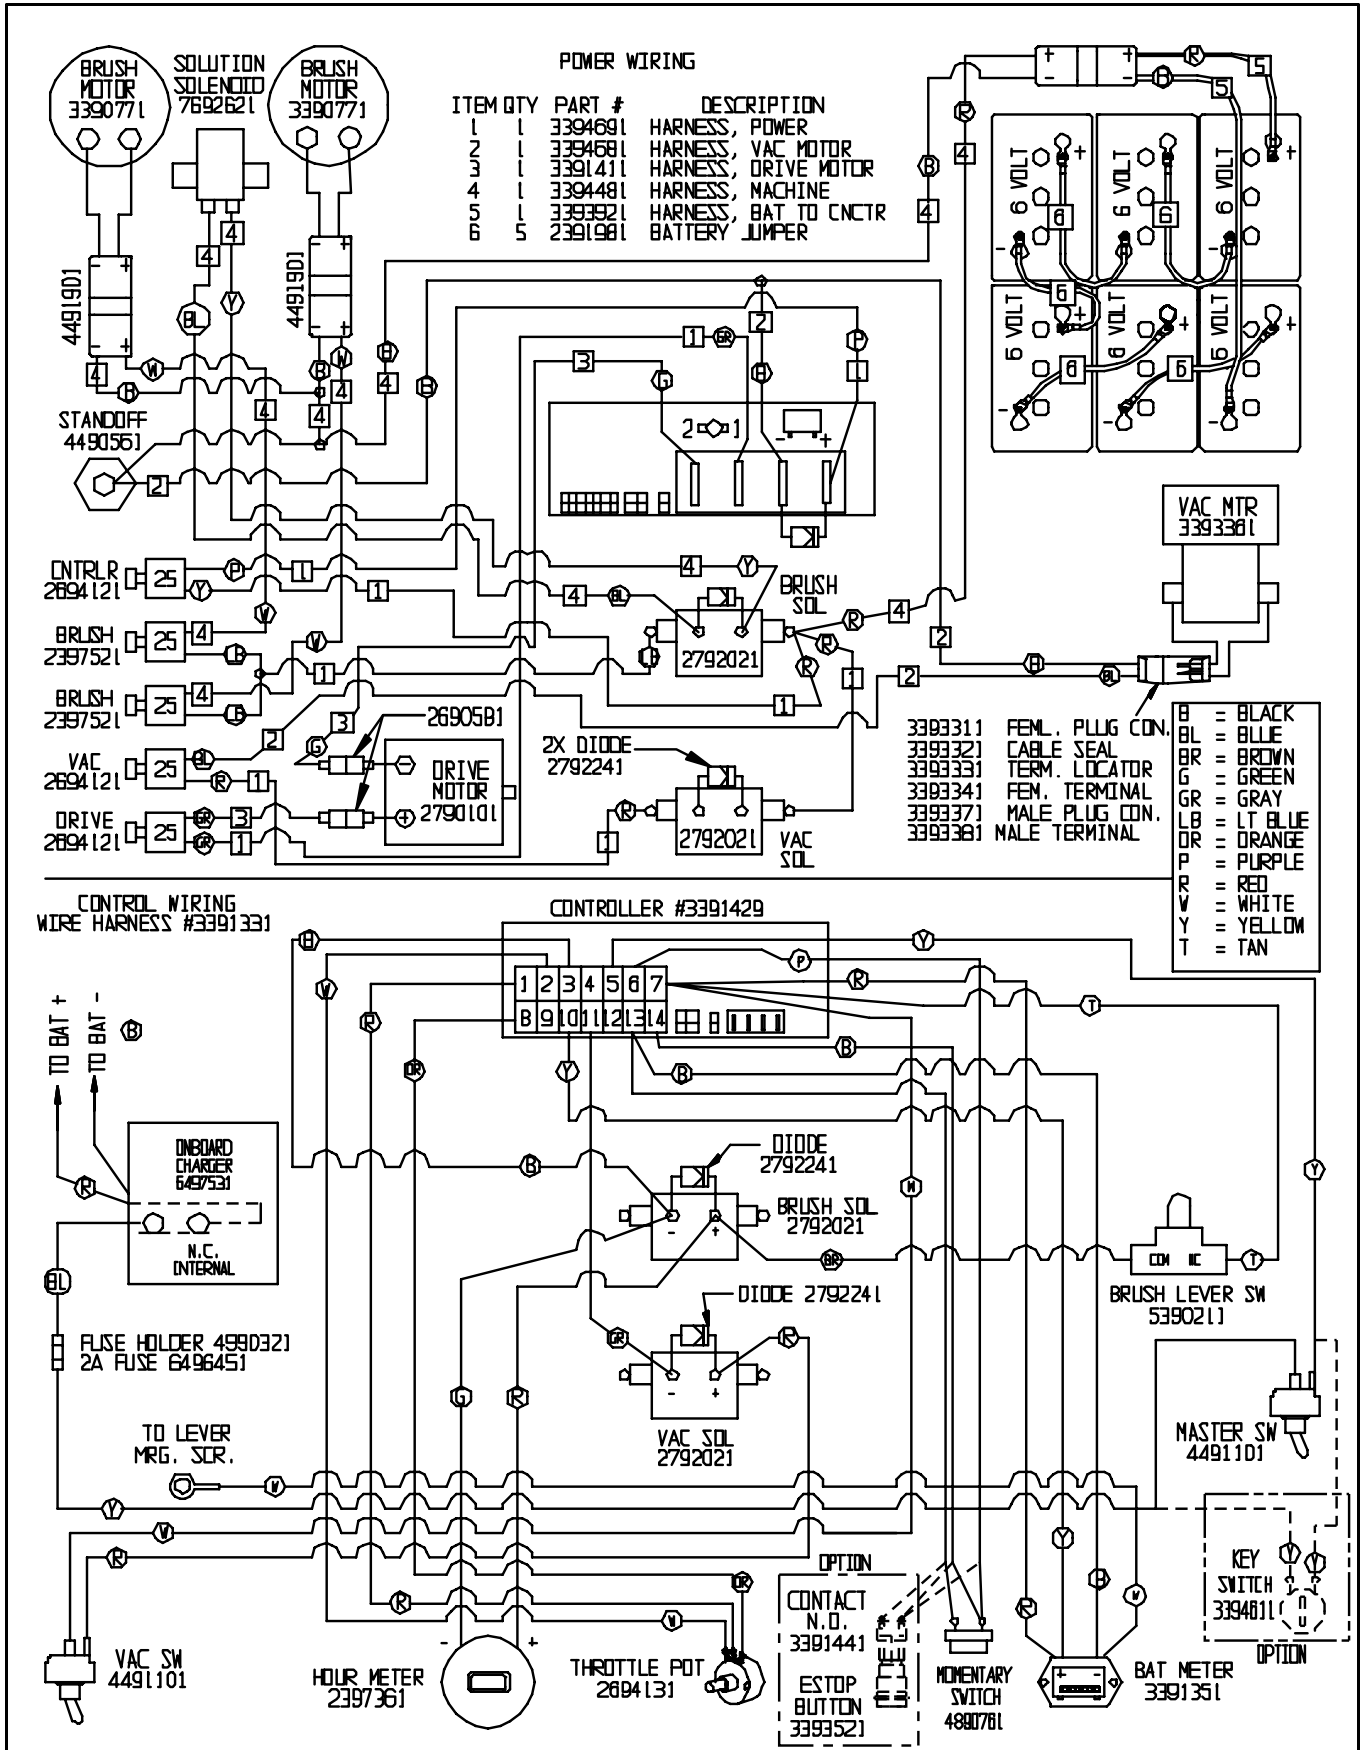

WIRING DIAGRAM