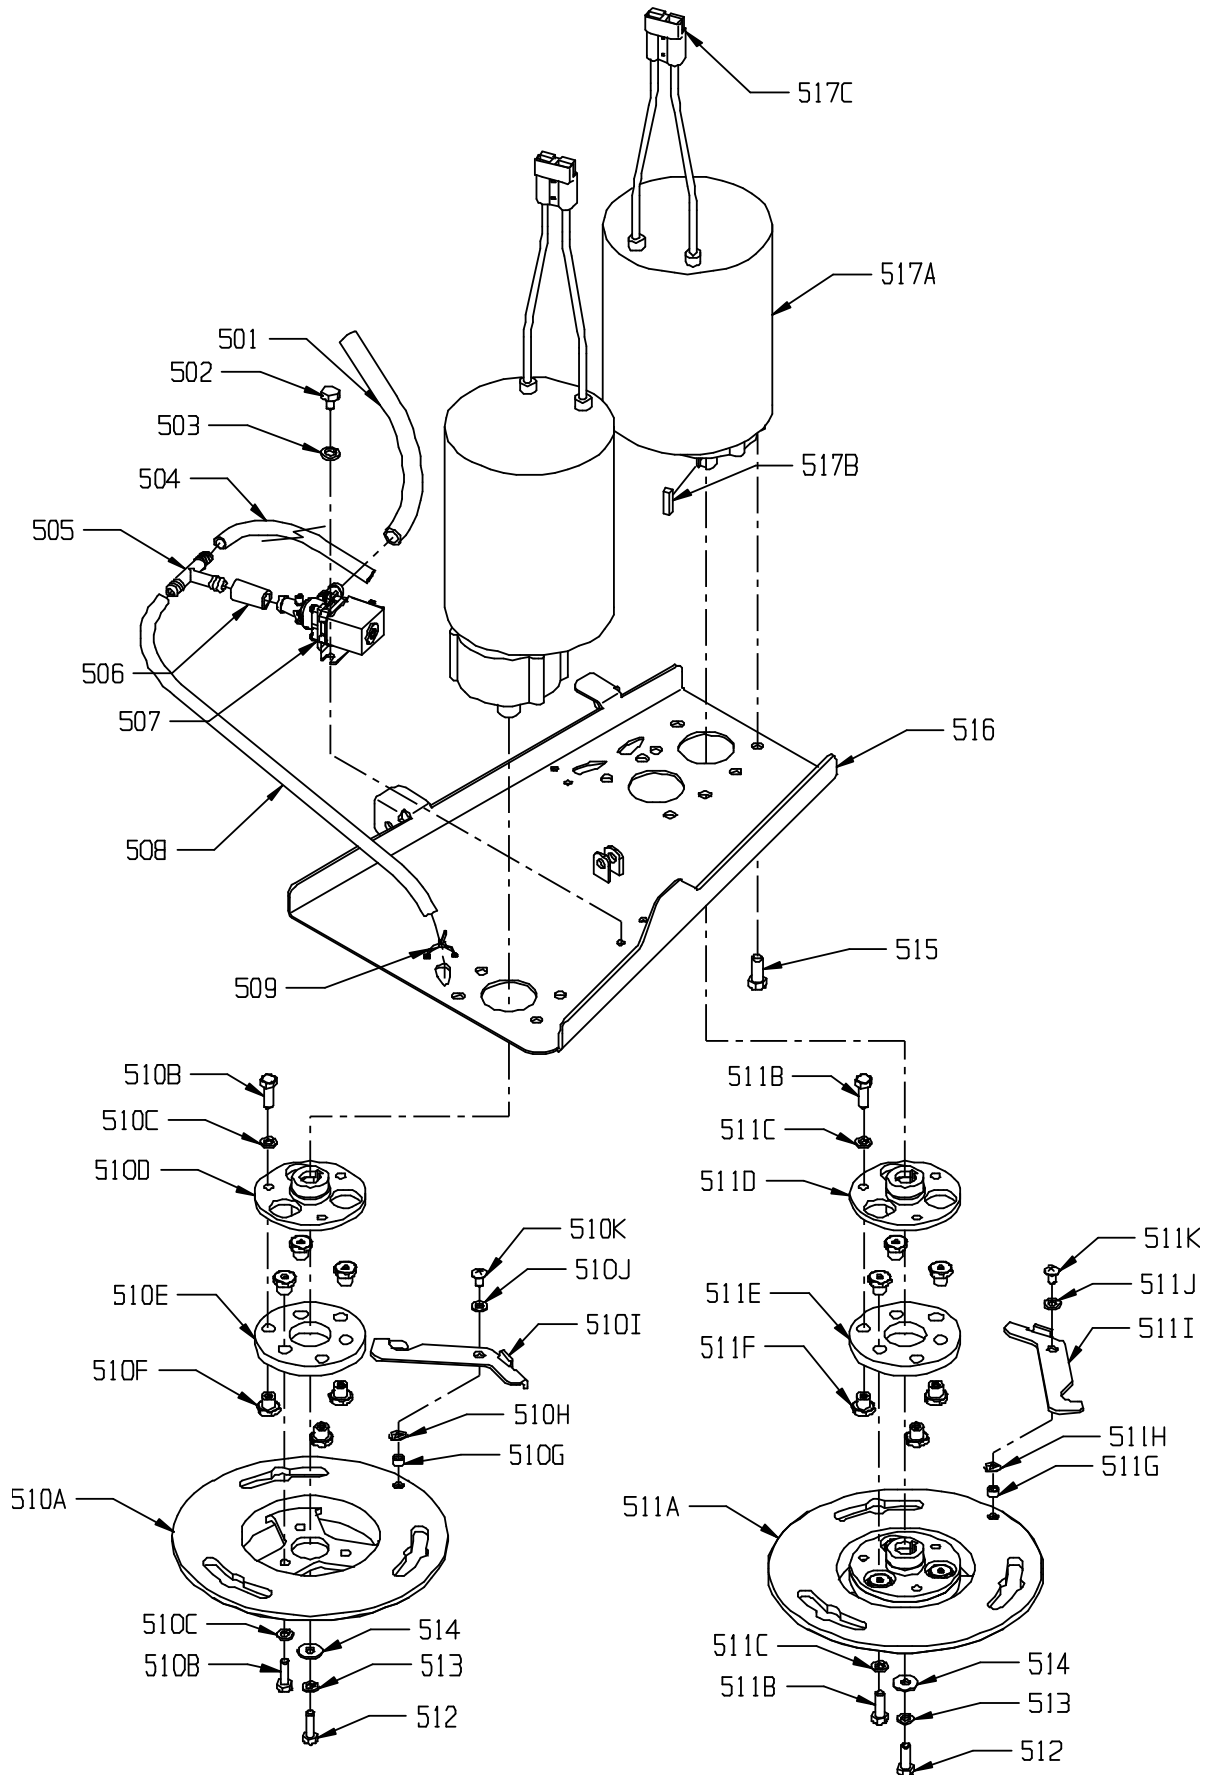

BRUSH MOTOR ASSEMBLY

ITEM	PART NO.	DESCRIPTION	QTY.
501	8791180	1/2 X 3/4 X 26" LONG VINYL TUBING	1
	8791180	1/2 X 3/4 X 17" LONG VINYL TUBING - SIDEKICK ONLY	1
502	9121170	1/4-20 X 1/2 HEX HEAD MACHINE SCREW - PACK OF 5	2
503	9120880	1/4 SPLIT LOCK WASHER - PACK OF 10	2
504	8791070	VINYL HOSE - 3/8" I.D. X 1/2" O.D. X 9.5" LONG - WRANGLER 2730	1
504	8791070	VINYL HOSE - 3/8" I.D. X 1/2" O.D. X 11" LONG - WRANGLER 3330	1
505	7691371	TEE - 3/8" X 3/8" X 1/2"	1
506	8791180	1/2 X 3/4 X 2" LONG VINYL TUBING	1
507	7692621	SOLUTION SOLENOID VALVE	1
508	8791070	3/8" I.D. X 1/2" O.D. X 7.5" LONG VINYL HOSE	1
509	9123005	1/8" X 11" WIRE TIE - PACK OF 10	2
510	2699059	RIGHT DRIVE CASTING ASSEMBLY - INCLUDES:	1
510A	2698072	DRIVE CASTING	1
510B	9121680	5/16-18 X 1 HEX BOLT - PACK OF 5	6
510C	9121520	5/16 SPLIT LOCK WASHER - PACK OF 10	6
510D	2698052	DRIVE HUB	1
510E	2698061	RUBBER MOUNT	1
510F	2698081	DRIVE LUG	6
510G	2791281	BUSHING SPACER	1
510H	9122120	3/8 I.D. X 5/8 O.D. X .031 THICK 1 WAVE SPRING WASHER (3/8) - PACK OF 5	1
510I	2790211	BRUSH PLATE LATCH	1
510J	9121390	11/32 I.D. X 11/16 O.D. X .051/.080 THICK SAE FLAT WASHER (5/16)-PACK OF 10	2
510K	9121090	1/4-20 X 1/2 TRUSS HEAD PHILLIPS MACHINE SCREW - PACK OF 5	1
511	2699069	LEFT DRIVE CASTING ASSEMBLY - INCLUDES:	1
511A	2698072	DRIVE CASTING	1
511B	9121680	5/16-18 X 1 HEX BOLT - PACK OF 5	6
511C	9120520	5/16 SPLIT LOCK WASHER - PACK OF 10	6
511D	2698052	DRIVE HUB	1
511E	2698061	RUBBER MOUNT	1
511F	2698081	DRIVE LUG	6
511G	2791281	BUSHING SPACER	1
511H	9122120	3/8 I.D. X 5/8 O.D. X .031 THICK 1 WAVE SPRING WASHER (3/8) - PACK OF 5	1
511I	2790211	BRUSH PLATE LATCH	1
511J	9121390	11/32 I.D. X 11/16 O.D. X .051/.080 THICK SAE FLAT WASHER (5/16)-PACK OF 10	2
511K	9121090	1/4-20 X 1/2 TRUSS HEAD PHILLIPS MACHINE SCREW - PACK OF 5	1
512	9121680	5/16-18 X 1 HEX BOLT - PACK OF 5	2
513	9121520	5/16 SPLIT LOCK WASHER - PACK OF 10	2
514	9121985	13/32 I.D. X 1 O.D. X .12 THICK FLAT WASHER (11 GAGE) - PACK OF 1	2
515	9122220	3/8-16 X 3/4 HEX BOLT - PACK OF 5	8
516	3392233	BRUSH DECK	1
517	2699179	BRUSH GEAR MOTOR ASSEMBLY - INCLUDES:	2
517A	3390771	BRUSH GEAR MOTOR - INCLUDES:	2
517B	2792681	1/4" X 1/4" X 1" MOTOR KEY	2
N/S	3391081	CARBON BRUSH ASSEMBLY - 3390771	2
517C	2690471	ANDERSON CONNECTOR - ONLY	2
N/S	4490721	CONTACT PINS - ANDERSON - 10-12 GAGE	4

BRUSH MOTOR ASSEMBLY