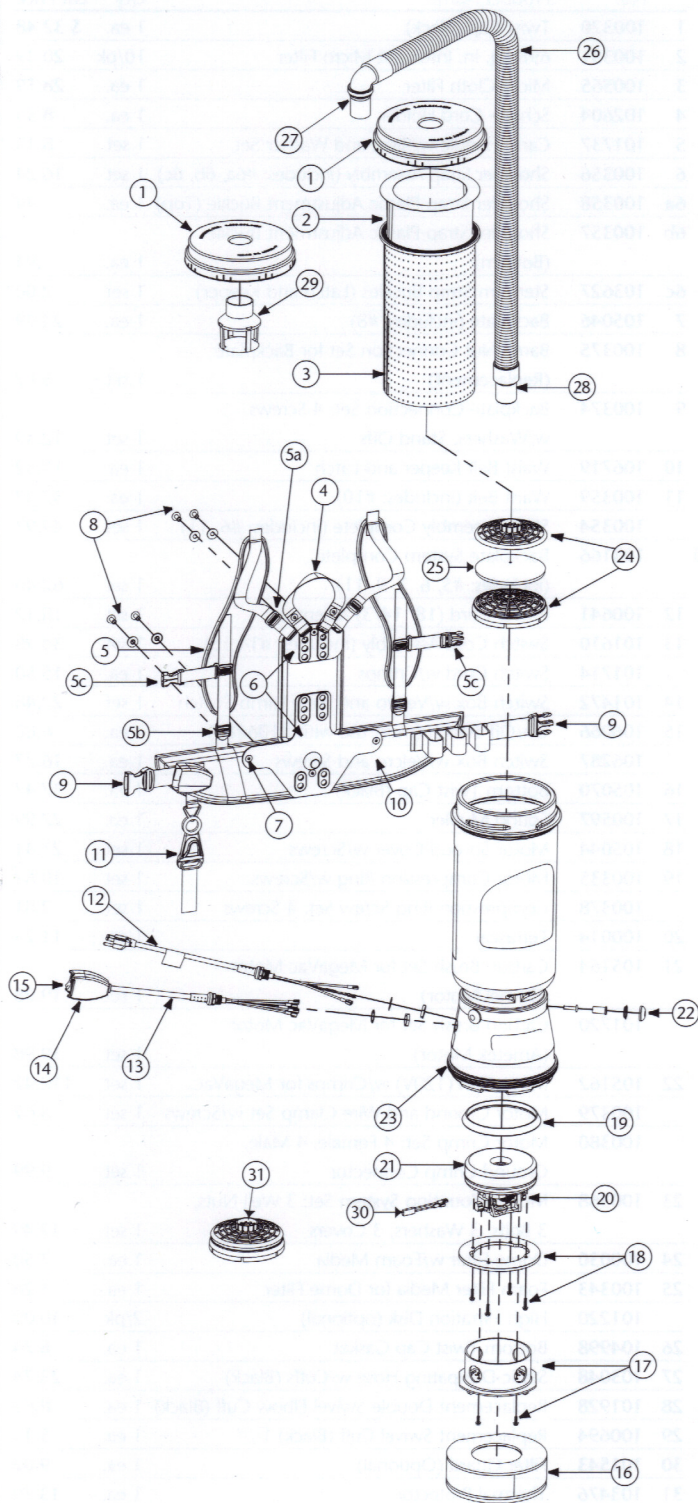

# SUPER COACHVAC/SUPER COACHVAC HEPA/COACHVAC PA

No.	Product Name	Qty
1	100197 Twist Cap (Purple) (SCV and SCV HEPA only)	1 ea.
	100320 Twist Cap (Black) (CoachVac only)	1 ea.
2	100331 698 Sq. In. Intercept Micro Filter	10/pk
3	100565 Micro Cloth Filter	1 ea.
4	101737 Carry Handle w/Rivet and Washer Set	1 set
5	100356 Shoulder Strap Assembly (includes: #5a, 5b, 5c)	1 set
5a	100358 Shoulder Strap Plastic Adjustment Buckle (Top)	1 ea.
5b	100357 Shoulder Strap Plastic Adjustment Buckle (Bottom)	1 ea.
5c	103627 Sternum Strap Buckles (Latch and Keeper)	1 set
6	105046 Backplate (includes: #7)	1 ea.
7	100375 Barrel Nut Connection Set for Backplate (Replacement)	1 set
8	100716 Backplate (Black) Connection Set: 4 Screws w/Washers	1 set
9	106719 Waist Belt Keeper and Latch	1 ea.
10	100359 Waist Belt (includes: #9)	1 ea.
	100354 Strap Assembly Complete (includes: #5, 10)	1 set
	103166 Backplate (Black) System Complete (includes: #4, 5, 6, 8, 10)	1 set
11	102604 Schulte Cord Holder	1 ea.
12	100641 Power Cord (18" 14/3) Assembly	1 set
13	101610 Switch Cord Assembly (includes: #14, 15)	1 set
	101714 Switch Cord w/Crimps	1 ea.
14	101472 Switch Box w/Velcro and New Lamb Switch	1 set
15	106066 On/Off Switch (must use with #106287)	1 ea.
	106287 Switch Box w/Velcro and Screws	1 ea.
16	100597 Sound Muffler	1 ea.
17	105044 Motor Shroud Cover w/Screw Set: 2 Screws	1 set
18	100335 Motor Compression Ring w/Screws	1 set
	100378 Compression Ring Screw Set: 4 Screws	1 set
19	100014 Tetraseal	1 ea.
20	105697 Carbon Brush Set for CoachVac Motor (Domel Motor)	1 set
	100424 Carbon Brush Set for CoachVac Motor (Ametek Motor) (116311-00)	1 set
	106904 Carbon Brush Set for CoachVac Motor (Ametek Motor) (122157-00)	1 set
	105164 Carbon Brush Set for Super CoachVac Motor (Domel Motor)	1 set
	101720 Carbon Brush Set for Super CoachVac Motor (Ametek Motor)	1 set
21	100422 Motor/Fan (120 V) w/Crimps for CoachVac	1 ea.
	105162 Motor/Fan (120 V) w/Crimps for Super CoachVac	1 ea.
	100379 Motor Ground and Wire Clamp Set w/Screws	1 set
	100380 Motor Crimp Set: 4 Female, 4 Male, Ground Crimp Connector	1 set
22	100368 Motor Mounting System Set: 3 Well Nuts, 3 Bolts, 3 Washers, 3 Covers	1 set
23	100586 Bottom Bumper	1 ea.
24	100030 Dome Filter w/Foam Media	1 ea.
25	100343 Foam Filter Media for Dome Filter	1 ea.
	101220 High Filtration Disk (optional)	2/pk
26	103048 Static-Dissipating Hose w/Cuffs (Black)	1 ea.
27	101928 Replacement Double Swivel Elbow Cuff (Black)	1 ea.
28	100694 Replacement Swivel Cuff (Black) 1 1/2"	1 ea.
29	101543 Filter Guard (Optional)	1 ea.
30	103476 Thermal Protector	1 ea.
31	106526 Replacement HEPA Dome Filter	1 ea.
	101678 50' Extension Cord (Not Shown)	1 ea.