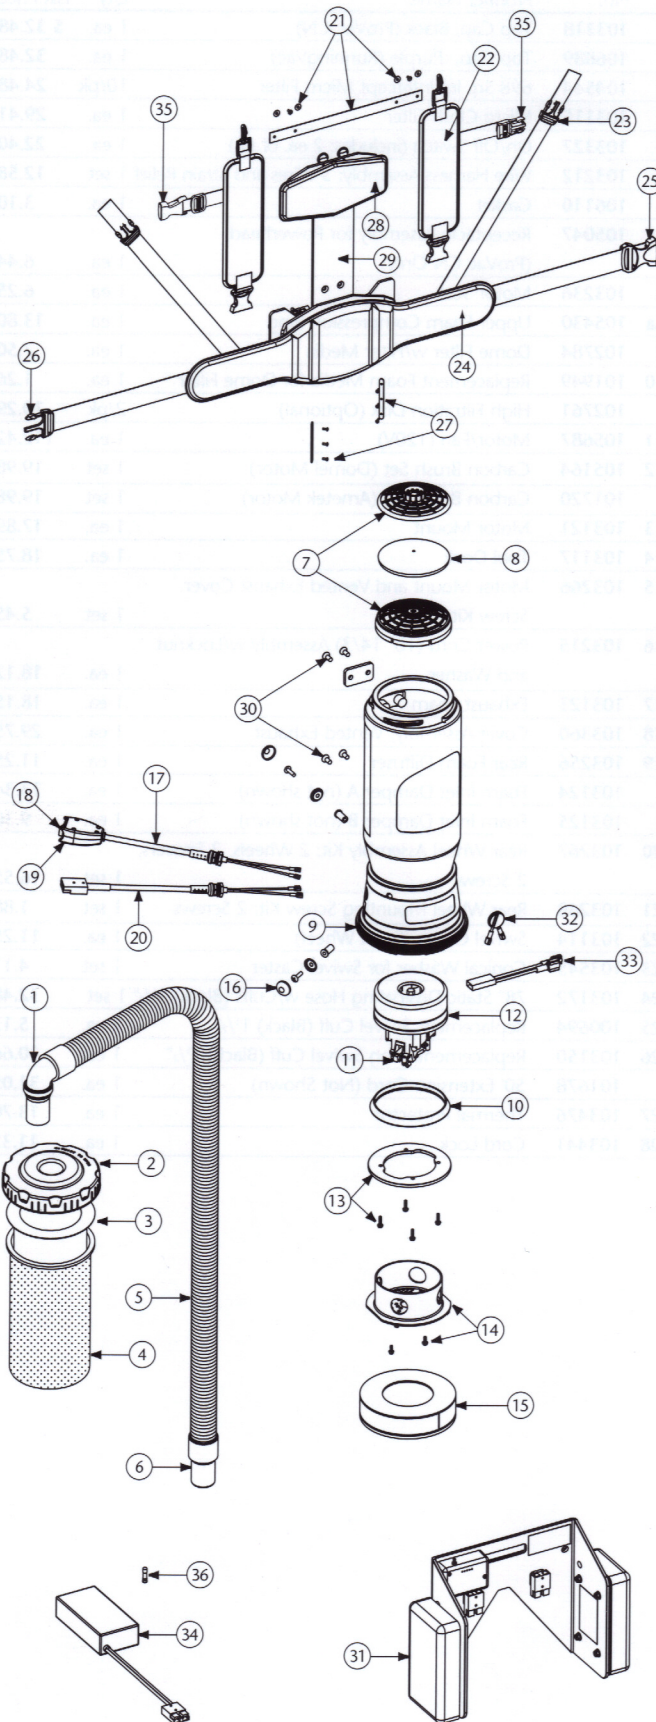

GOVAC BP PARTS

No.	Product Name	QTY
1	102715 Replacement Swivel Elbow Cuff (Black) 1 1/4"	1 ea
2	104273 Twist Cap, Black	1 ea
3	100431 496 Sq In Intercept Micro Filter <i>10pk</i>	10 ea
4	100564 Micro Cloth Filter	1 ea
5	103237 Static-Dissipating Hose (Black) w/Cuffs 1 1/4"	1 ea
6	103279 Replacement Swivel Cuff (Black) 1 1/4"	1 ea
7	100030 Dome Filter w/ Foam Media	1 ea
8	100343 Foam Filter Media for Dome Filter	1 ea
9	100586 Bottom Bumper	1 ea
10	100014 Tetraseal	1 ea
11	103731 Carbon Brush Set	1 set
12	106831 Motor/Fan (36VDC) w/Crimps	1 ea
13	100335 Motor Compression Ring w/Screws	1 ea
	100378 Compression Ring Screw Set: 4 Screws	1 set
14	105044 Motor Shroud Cover w/ Screws	1 ea
15	105800 Sound Muffler	1 ea
16	100368 Motor Mounting System Set: 3 well nuts, 3 screws, 3 washers, 3 caps	1 set
17	106832 Switch Cord Assembly Complete (includes: #18,19)	1 ea
18	106066 On/Off Switch	1 ea
19	101472 Switch Box w/Velcro and New Lamb Switch	1 ea
20	106833 Power Cord Assembly Complete (36VDC)	1 ea
21	101737 Carry Handle w/ Rivet and Washer Set	1 set
22	106834 Shoulder Strap Set with Sternum Strap	1 set
23	106835 Shoulder Strap Latch	1 ea
24	106473 Waist Belt	1 ea
25	101535 Waist Belt Keeper	1 ea
26	101534 Waist Belt Latch	1 ea
27	106836 Waist Belt Connection Set	1 set
28	106472 Top Pad for Backplate	1 ea
29	106837 Backplate Assembly	1 ea
30	106838 Backplate Connection Set: 4 Screws and Spacer Plate	1 set
31	106621 Battery Pack Assembly	1 ea
32	106806 Thermistor Assy, 3 Ohm, F/GoVac	1 ea
33	103476 Thermal Protector	1 ea
34	106603 Charger Assembly	1 ea
35	103627 Sternum Strap Latch and Keeper	1 set
36	106924 Charger Fuse	1 ea