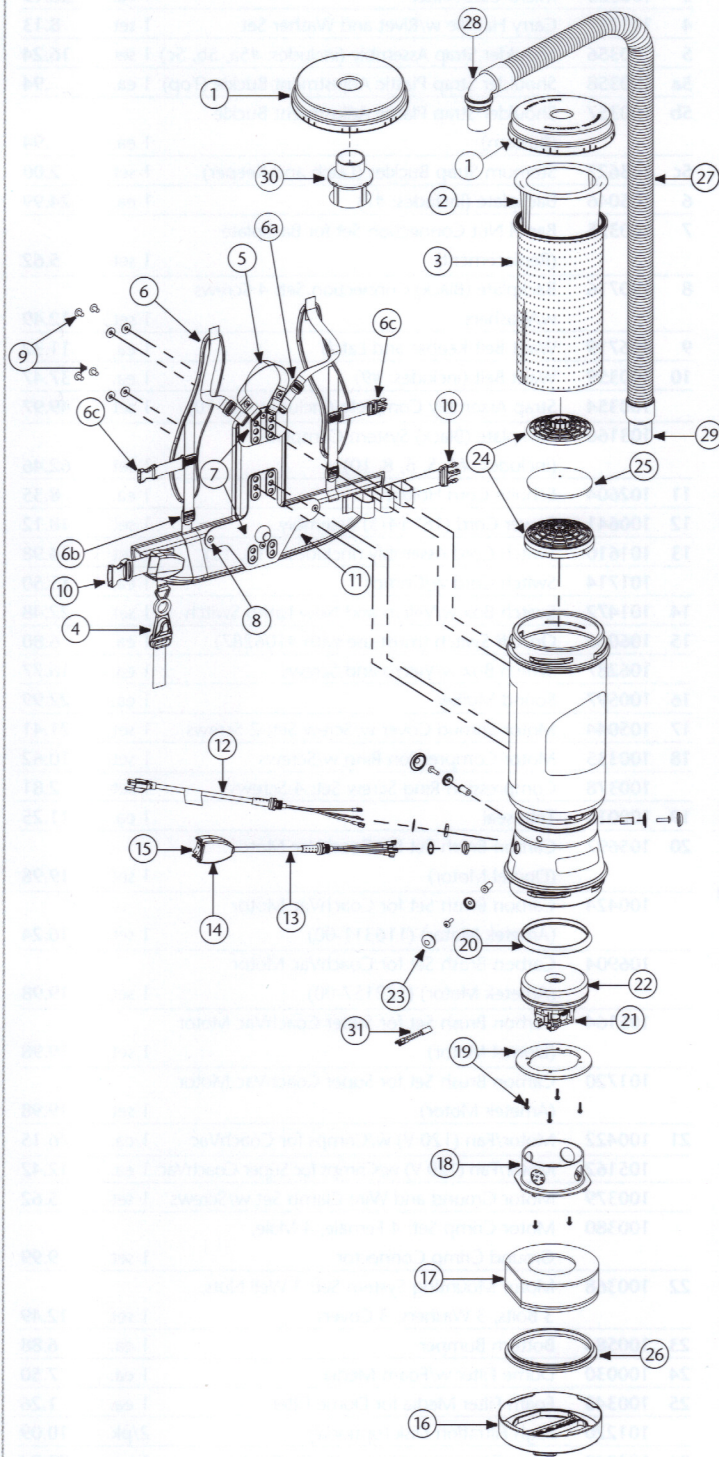

MEGAVAC PARTS

No.	Product Name	Qty
1	100320 Twist Cap (Black)	1 ea.
2	100331 698 Sq. In. Intercept Micro Filter	10/pk
3	100565 Micro Cloth Filter	1 ea.
4	102604 Schulte Cord Holder	1 ea.
5	101737 Carry Handle w/Rivet and Washer Set	1 set
6	100356 Shoulder Strap Assembly (includes: #6a, 6b, 6c)	1 set
6a	100358 Shoulder Strap Plastic Adjustment Buckle (Top)	1 ea.
6b	100357 Shoulder Strap Plastic Adjustment Buckle (Bottom)	1 ea.
6c	103627 Sternum Strap Buckles (Latch and Keeper)	1 set
7	105046 Backplate (includes: #8)	1 ea.
8	100375 Barrel Nut Connection Set for Backplate (Replacement)	1 set
9	100374 Backplate Connection Set: 4 Screws w/Washers, Stand Offs	1 set
10	106719 Waist Belt Keeper and Latch	1 ea.
11	100359 Waist Belt (includes: #10)	1 ea.
	100354 Strap Assembly Complete (includes: #6, 11)	1 set
	103166 Backplate System Complete (includes: #5, 6, 7, 9, 11)	1 set
12	100641 Power Cord (18" 14/3) Assembly	1 set
13	101610 Switch Cord Assembly (includes: #14,15)	1 set
	101714 Switch Cord w/Crimps	1 ea.
14	101472 Switch Box w/Velcro and New Lamb Switch	1 set
15	106066 On/Off Switch (must use with #106287)	1 ea.
	106287 Switch Box w/Velcro and Screws	1 ea.
16	105070 Bottom Twist Cap (Black)	1 ea.
17	100597 Sound Muffler	1 ea.
18	105044 Motor Shroud Cover w/Screws	1 set
19	100335 Motor Compression Ring w/Screws	1 set
	100378 Compression Ring Screw Set: 4 Screws	1 set
20	100014 Tetraseal	1 ea.
21	105164 Carbon Brush Set for MegaVac Motor (Domel Motor)	1 set
	101720 Carbon Brush Set for MegaVac Motor (Ametek Motor)	1 set
22	105162 Motor/Fan (120V) w/Crimps for MegaVac	1 set
	100379 Motor Ground and Wire Clamp Set w/Screws	1 set
	100380 Motor Crimp Set: 4 Female, 4 Male, Ground Crimp Connector	1 set
23	100368 Motor Mounting System Set: 3 Well Nuts, 3 Bolts, 3 Washers, 3 Covers	1 set
24	100030 Dome Filter w/Foam Media	1 ea.
25	100343 Foam Filter Media for Dome Filter	1 ea.
	101220 High Filtration Disk (optional)	2/pk
26	104998 Bottom Twist Cap Gasket	1 ea.
27	103048 Static-Dissipating Hose w/Cuffs (Black)	1 ea.
28	101928 Replacement Double Swivel Elbow Cuff (Black)	1 ea.
29	100694 Replacement Swivel Cuff (Black) 1 1/2"	1 ea.
30	101543 Filter Guard (Optional)	1 ea.
31	103476 Thermal Protector	1 ea.
	101678 50' Extension Cord (Not Shown)	1 ea.