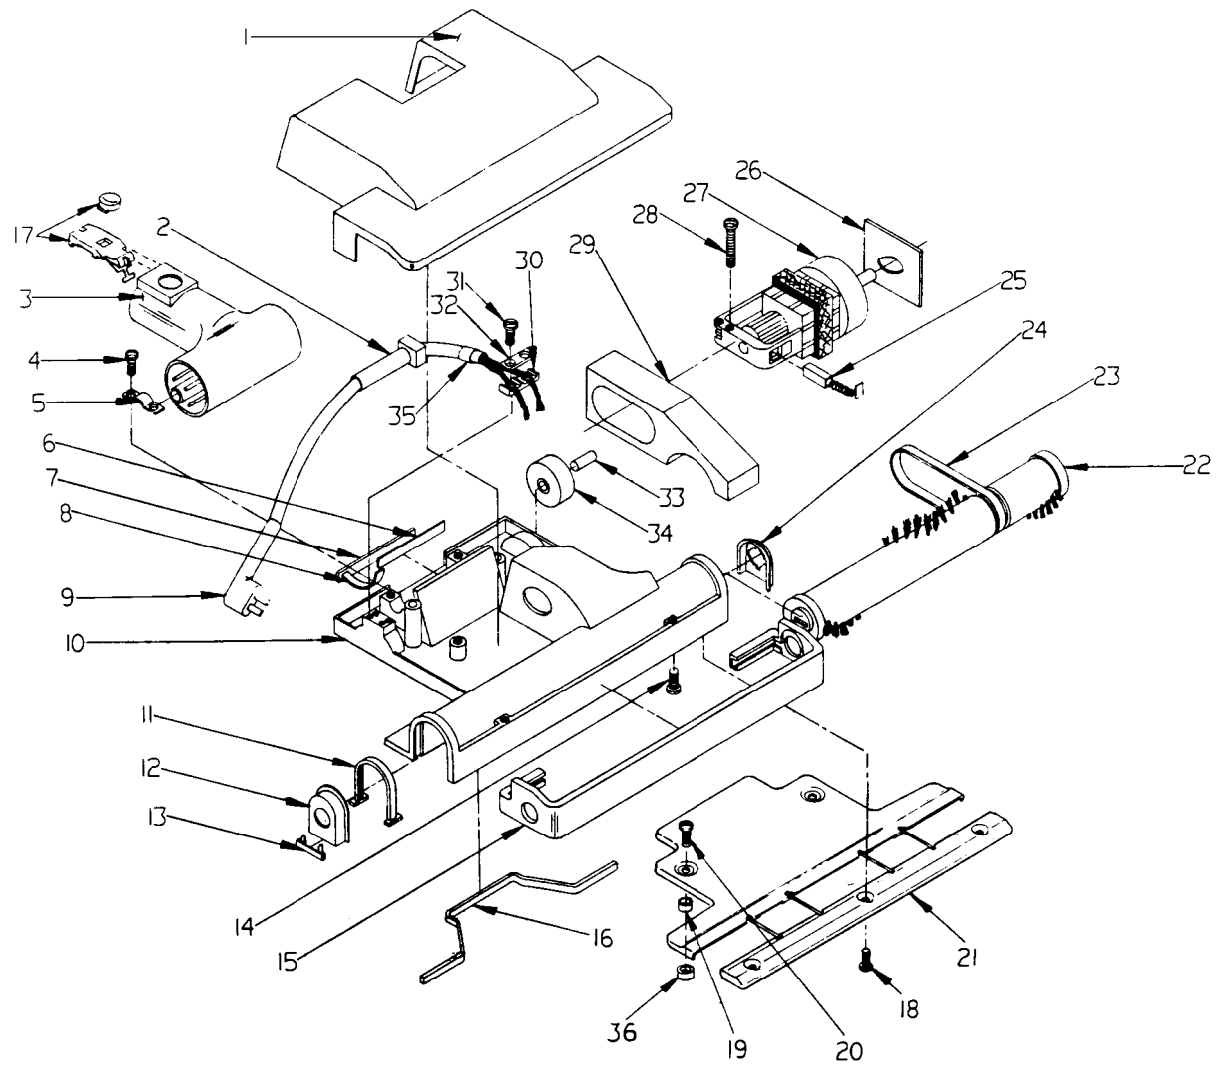

BRUSH HOUSING

Item	Part No.	Qty	Description	Item	Part No.	Qty	Description
1	702180	1	Shroud Cover	19	702195	2	Washer
2	702189	1	Strain Relief	20	702194	2	Screw
3	702182	1	Swivel Adapter	21	702216	1	Plate and Shoe Assembly
4	702210	4	Screw	22	702192	1	Brush Assembly
5	702070	2	Clamp	23	702184	1	Belt
6	702203	1	Gasket	24	702188	1	End Cap, Right
7	702202	1	Gasket	25	700961	1	Carbon Brush Set (2 to a set)
8	702201	2	Gasket	26	702206	1	Gasket
9	702044	1	Cord Set	27	702193	1	Motor 115V
10	702183	1	Housing	28	702211	1	Screw
11	702196	2	Gasket	29	702198	1	Gasket
12	702187	1	End Cap, Left	30	702185	1	Terminal Block
13	702197	2	Retaining Clipt	31	702209	2	Screw
14	702204	4	Screw	32	702199	1	Clamp
15	702190	1	Bumper	33	702191	2	Axle
16	702200	1	Gasket	34	700924	2	Wheel
17	702218	1	Latch Assembly	35	702205	1	Sleeve
18	702208	3	Screw	36	702051	2	Nut, On-Sert #10-24