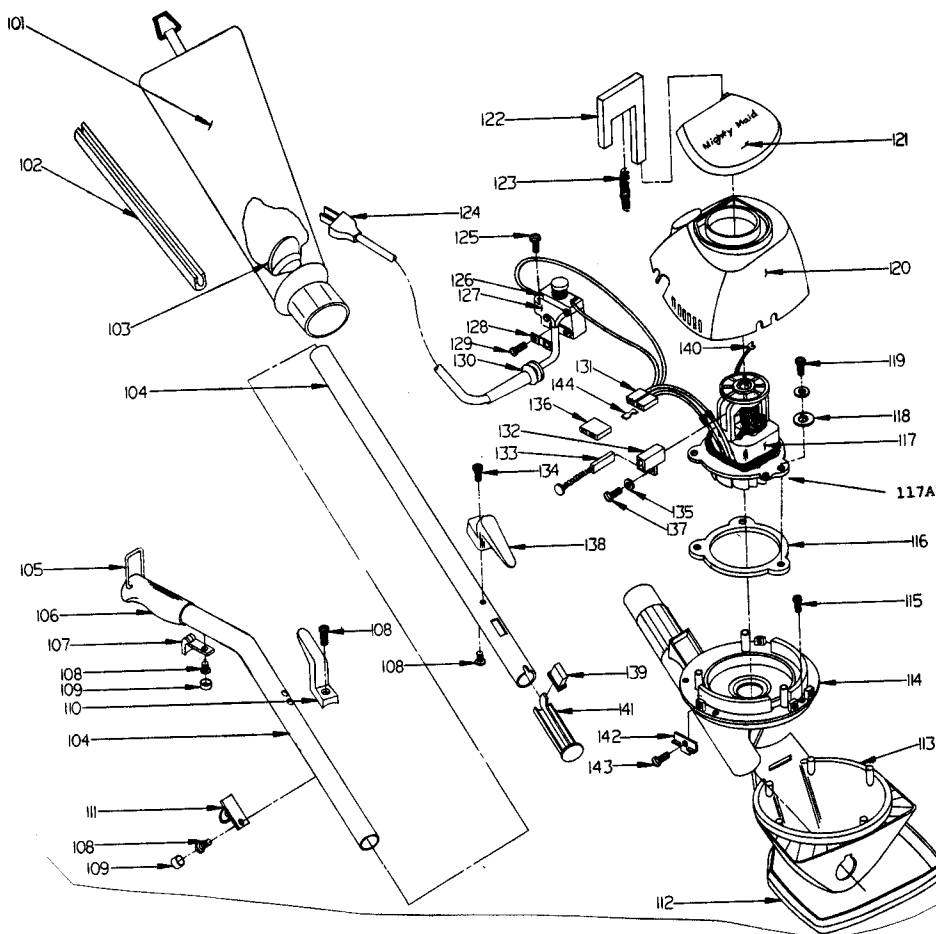

HANDLE AND VAC ASSEMBLY

Item	Part No.	Qty	Description	Item	Part No.	Qty	Description
101	700856	1	Bag, Cloth	123	700879	1	Spring
**	700900	1	Disposable Bag (pkg of 10)	124	700935	1	Cord Set
102	700903	1	Clip, Bag	125	702212	1	Screw
103	702004	1	Valve, Dust	126	702213	1	Switch Cover
104	700853	1	Handle Assembly	127	702018	1	Switch, Vac Motor
105	700907	1	Hook	128	700952	1	Bracket
106	700919	1	Grip, Handle	129	700940	2	Screw
107	702106	1	Cord Handle	130	702020	1	Strain Relief
108	700991	5	Screw	131	702024	1	Receptacle
109	702006	2	Cap, Screw	132	700829	2	Holder, Brush
110	700981	1	Hook, Cord	133	700901	2	Brush, Vac Motor
111	700979	1	Clip, Cloth Bag	134	702068	1	Screw
112	702022	1	Bumper, Vac Unit	135	700910	2	Washer
113	702012	1	Shroud	136	702214	1	Receptacle
114	700861	1	Base, Vac Unit	137	700898	2	Screw
115	700963	5	Screw	138	702002	1	Hook, Cord
116	702034	1	Gasket	139	702108	1	Push Button
117	702026	1	Motor Assembly, 115V (includes 117A)	140	702030	1	Spring, Tension
117A	702100	1	Fan, Motor	141	702110	1	Impeller (Bracket)
118	700852	3	Washer	142	700904	6	Clamp
119	700876	3	Screw	143	700916	6	Screw
120	702016	1	Shroud	144	702215	2	Clamp
121	702014	1	Cover, Vac Unit	**	702511	1	Adapter TSB 504 - G10
122	700912	1	Button, On-Off				

** = Optional Accessory, not included