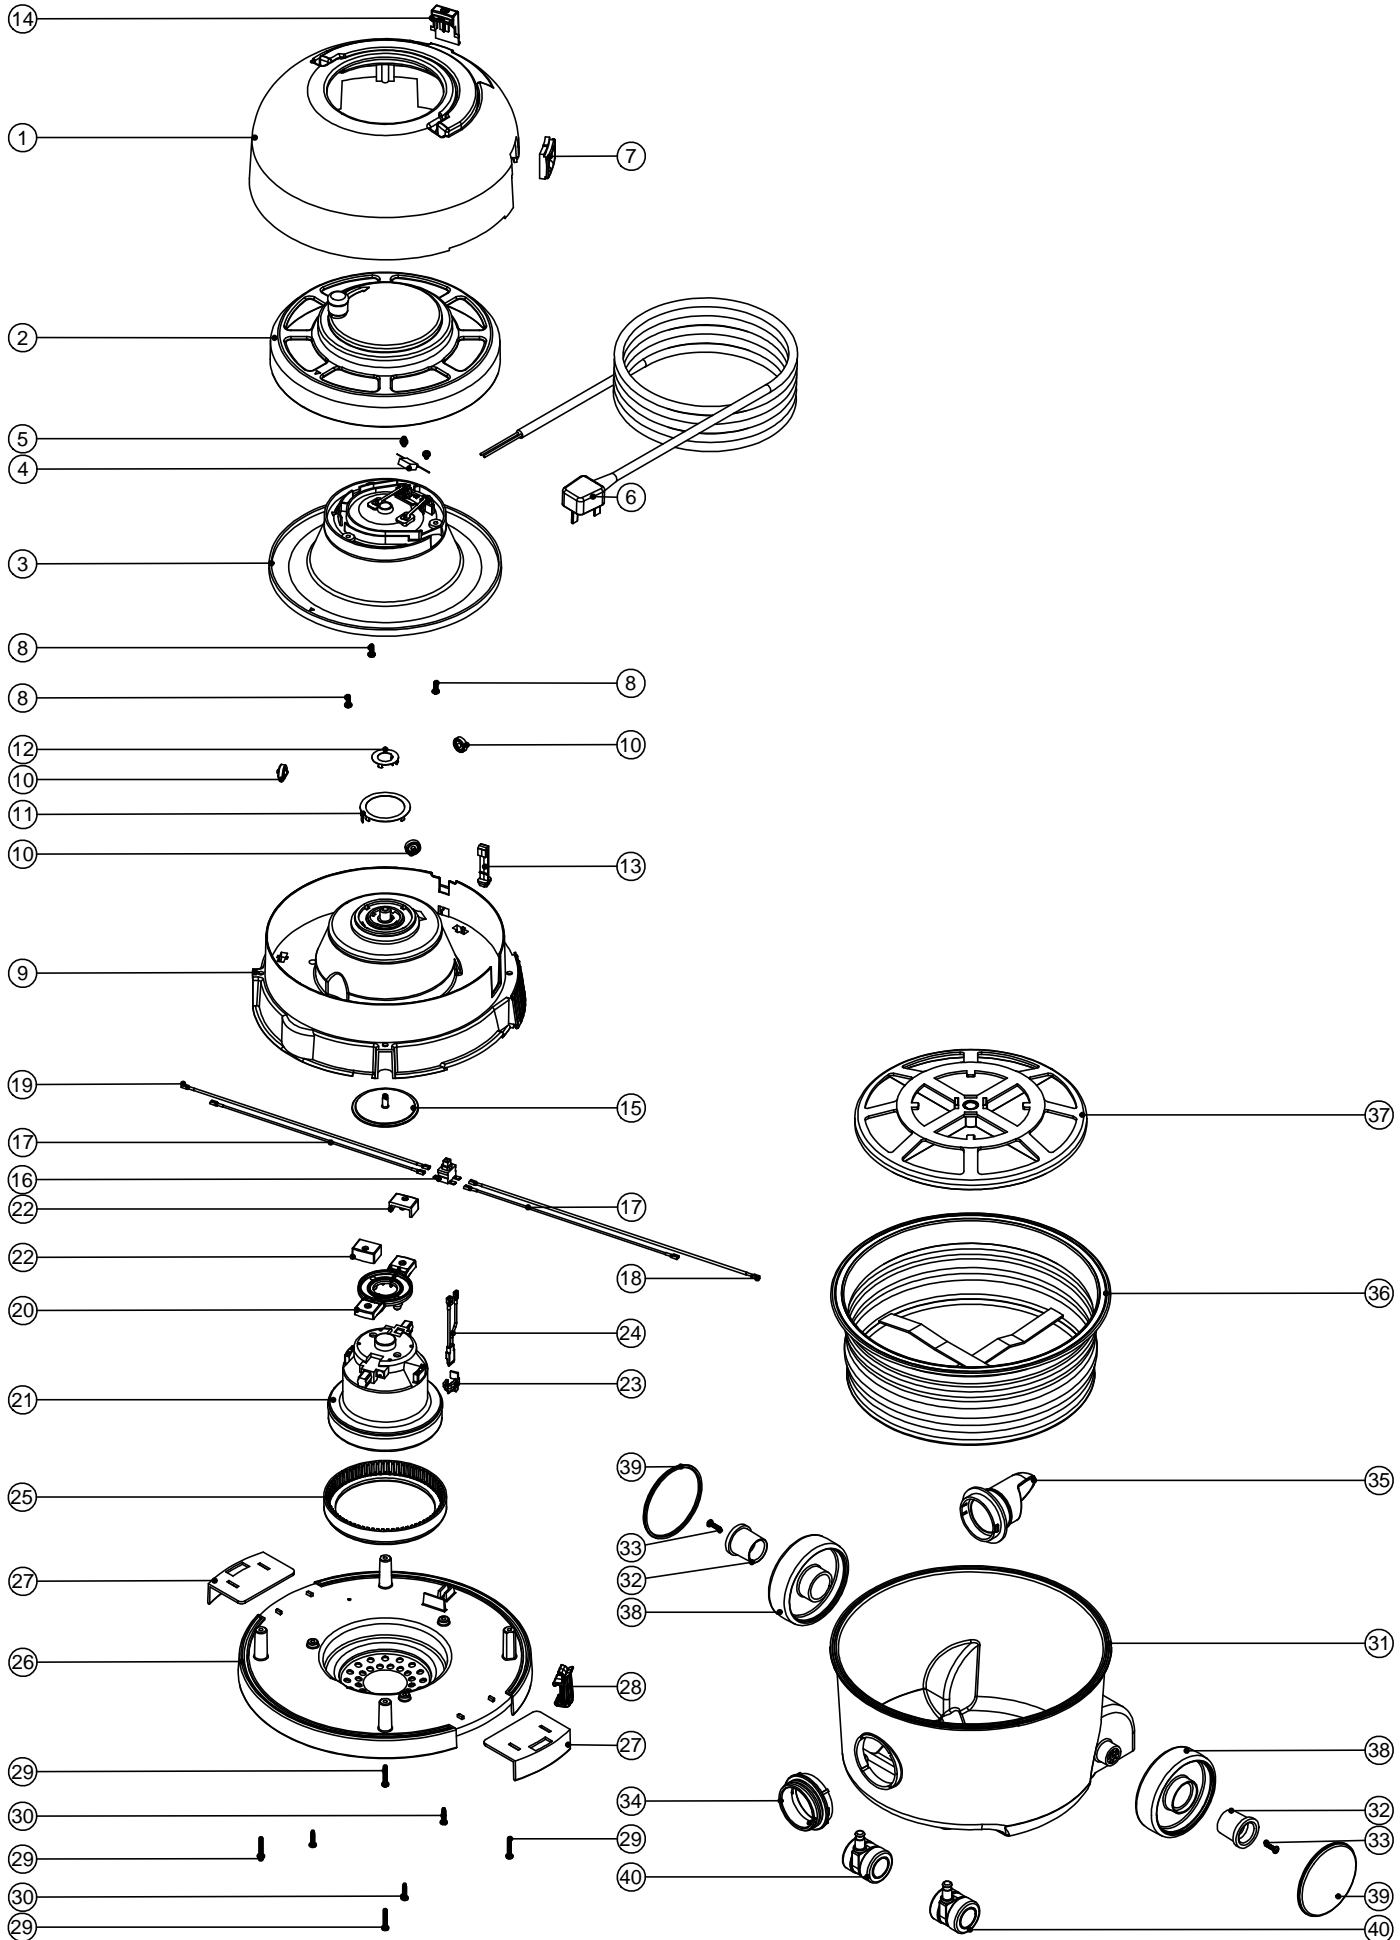

Numatic International Spare Parts

Model No: HVR200 / HVR200M (Push Switch)

234173

DRAWING: EXP604 ISS:A02

21/05/2003

Numatic International Spare Parts

Model No: HVR200 / HVR200M (Push Switch)

POS:	ITEM NO:	DESCRIPTION:	COMMENTS:
1	227604	COVER & HANDLE ASSEMBLY - PRINTED WHITE HENRY LOGO	HVR200
	325308	COVER & HANDLE ASSEMBLY - PRINTED WHITE HENRY MICRO LOGO	HVR200M
2	320308	CABLE REEL COVER ASSEMBLY	
	320309	CABLE REEL COVER ASSEMBLY	CSA SPEC MACHINES
3	227447	CABLE REEL MOULDING ASSEMBLY	
	227348	CABLE REEL MOULDING ASSEMBLY	CSA SPEC MACHINES
4	220937	SUPPRESSOR CAPACITOR ASSEMBLY WITH DISCHARGE RESISTOR	
5	219090	M4 X 8MM LONG POZI PAN SEMS SCREW	
6	220902	MAINS CABLE (2 CORE / UK PLUG)	
	220860	MAINS CABLE (2 CORE / EURO PLUG)	
	220905	MAINS CABLE (2 CORE / INDUSTRIAL PLUG)	
	220500	MAINS CABLE (2 CORE / CSA PLUG)	100V MACHINES
	250151	MAINS CABLE (2 CORE / CSA PLUG)	CSA SPEC MACHINES
	220939	MAINS CABLE (2 CORE / AUSTRALIAN PLUG)	
	220863	MAINS CABLE (2 CORE / SOUTH AFRICAN PLUG)	
7	227108	BLACK CABLE ENTRY	
8	219101	No8 X 1/2 INCH LONG POZI PAN PLASTIITE SCREW	
9	227431	TOP MOTOR HOUSING	
	227349	TOP MOTOR HOUSING	CSA SPEC MACHINES
10	227436	ROLLER WHEEL	
11	227142	OUTER CONTACT RING	
12	227141	INNER CONTACT RING	
13	227435	SWITCH PUSH ROD	
14	227434	SWITCH TOP	
15	227437	TERMINAL COVER	
	227364	TERMINAL COVER	CSA SPEC MACHINES
16	220827	SWITCH	
17	320543	250MM LONG WHITE LINK WIRE	
18	320541	350MM LONG BROWN LINK WIRE	
19	320542	295MM LONG BLUE LINK WIRE	
20	227432	MOTOR PLATE	
21	205070	230V ES MOTOR	
	205075	120V ES MOTOR	
	205080	100V ES MOTOR	
22	227438	RUBBER END PAD	
23	206490	OVERLOAD CLIP	
24	220929	BIMETALIC OVERLOAD ASSEMBLY	
	220930	BIMETALIC OVERLOAD ASSEMBLY	CSA SPEC MACHINES
25	227439	RIBBED MOTOR GASKET	
26	227430	BOTTOM MOTOR HOUSING	
27	227115	TOGGLE	
28	229426	HENRY CLIPHOLDER	
29	219104	No8 X 1 INCH LONG POZI PAN PLASTITE SCREW	
30	219041	No8 X 3/4 INCH LONG POZI PAN SCREW	
31	227442	CONTAINER (RED) + FACE	
	227443	CONTAINER (BLUE) + FACE	
	227444	CONTAINER (GREEN) + FACE	
	227445	CONTAINER (YELLOW) + FACE	
32	227011	BLACK WHEEL HUB CAP	
33	219105	No8 X 5/8 INCH LONG POZI PAN PLASTITE SCREW	
34	227396	RED THREADED NECK	
	227397	BLUE THREADED NECK	
	227398	GREEN THREADED NECK	
	227399	YELLOW THREADED NECK	
35	227363	BAG CONNECTOR	
36	207102	WHITE FILTER ASSEMBLY	HVR200
	207057	YELLOW MICROTUX FILTER	HVR200M
37	209050	SINGLE FILTER GRID	
38	227640	2 SHOT WHEEL ASSEMBLY	
39	227687	RED TRIM	
	227688	BLUE TRIM	
	227689	GREEN TRIM	
	227690	YELLOW TRIM	
40	204000	40MM PU-TYRED BLACK TWIN WHEEL CASTOR