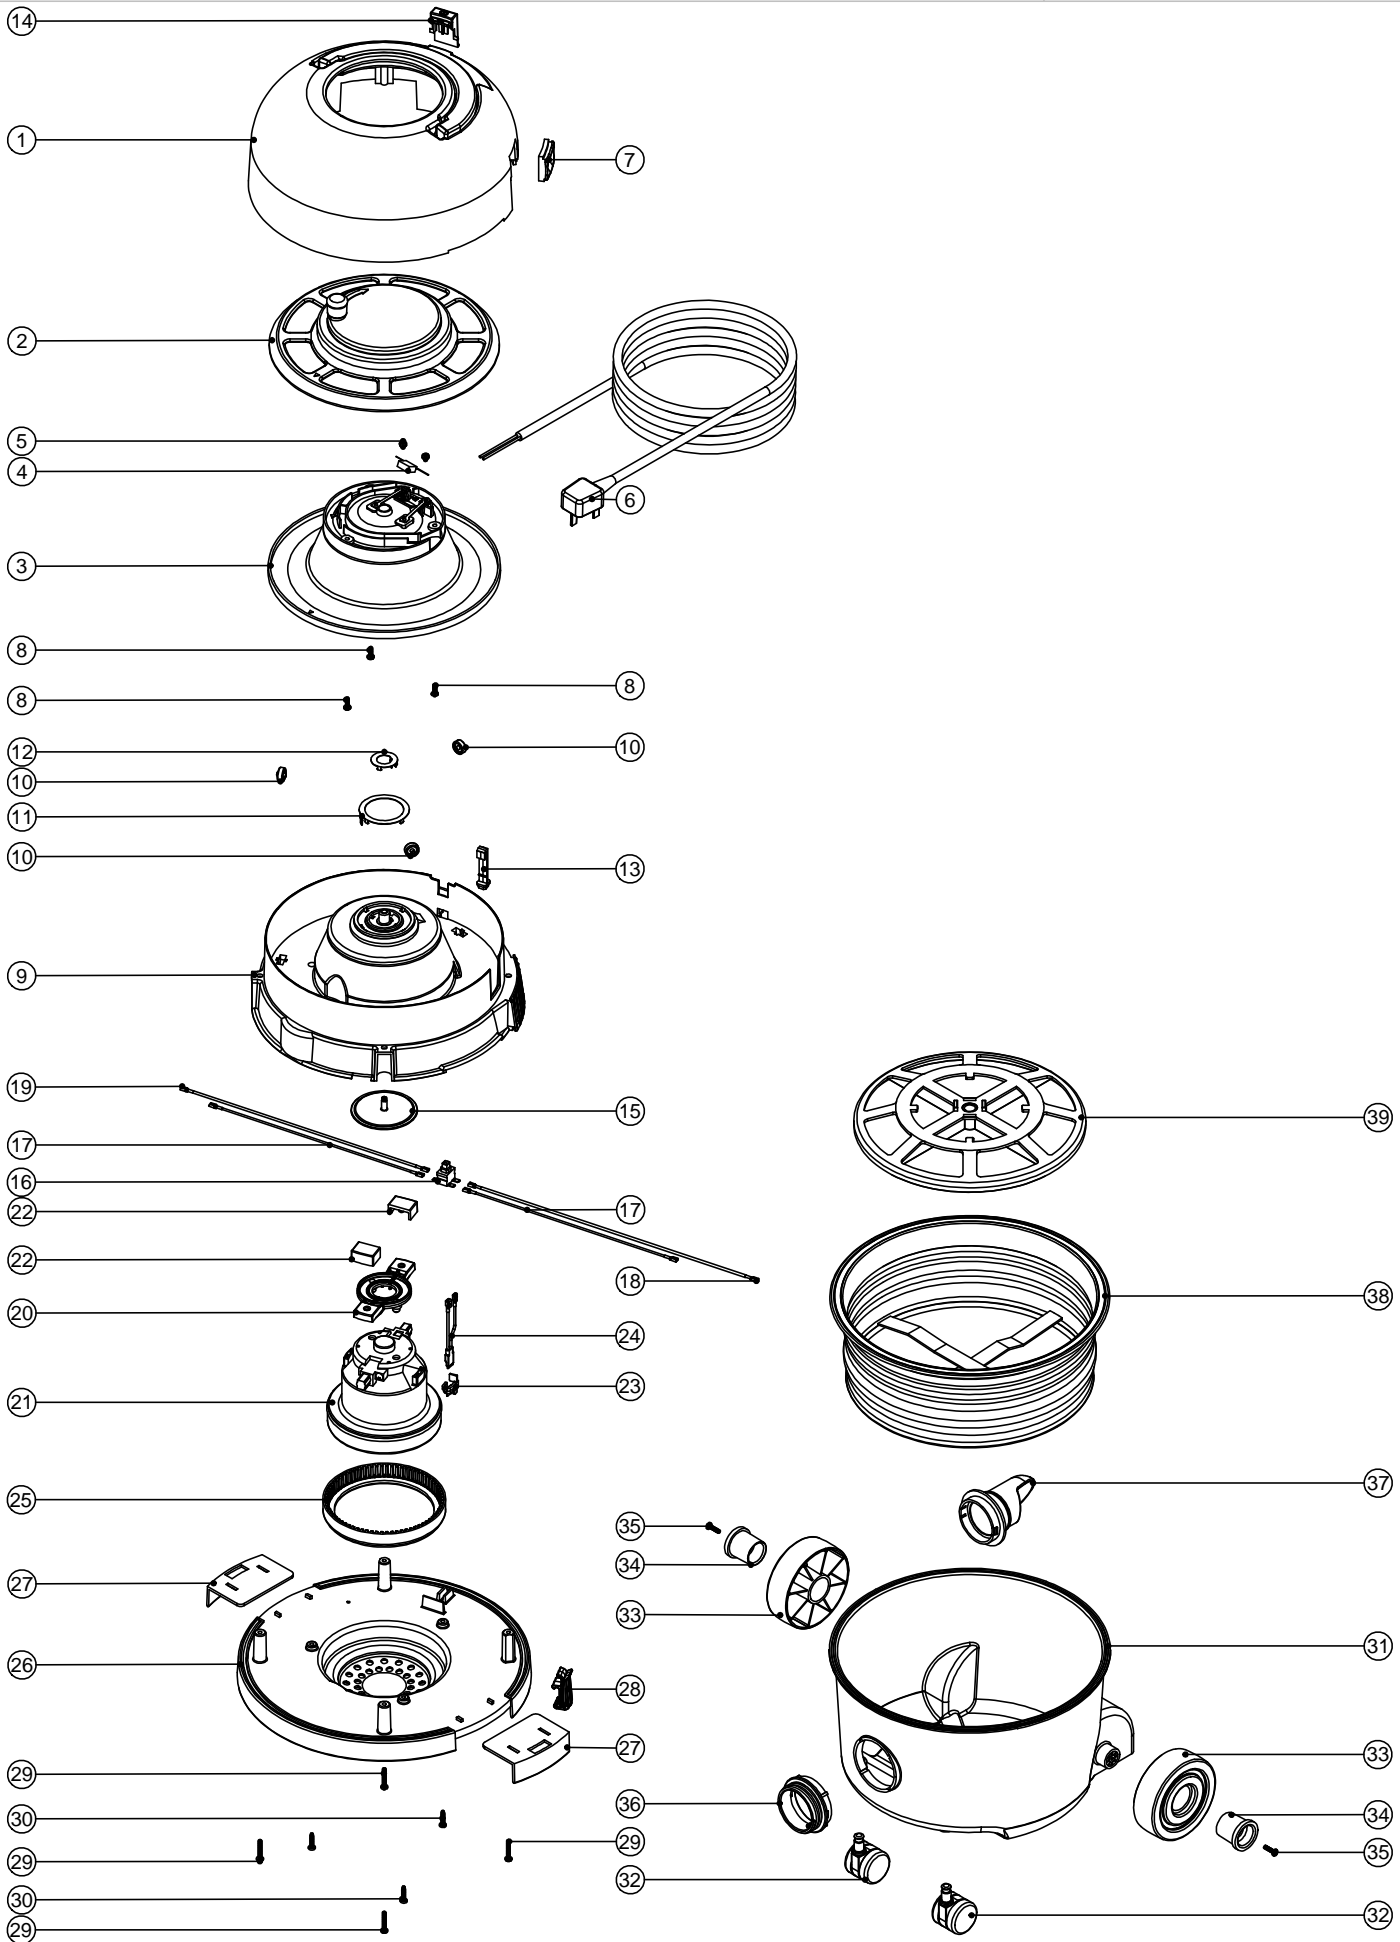

Numatic International Spare Parts

Model No: HVR200 / HVR200M (Push Switch)

234173

DRAWING: EXP604 ISS:A01

23/10/2002

Numatic International Spare Parts

Model No: HVR200 / HVR200M (Push Switch)

POS:	ITEM NO:	DESCRIPTION:	COMMENTS:
1	227604	COVER & HANDLE ASSEMBLY - PRINTED WHITE HENRY LOGO	HVR200
	325308	COVER & HANDLE ASSEMBLY - PRINTED WHITE HENRY MICRO LOGO	HVR200M
2	320308	CABLE REEL COVER ASSEMBLY	
	320309	CABLE REEL COVER ASSEMBLY	CSA SPEC MACHINES
3	227447	CABLE REEL MOULDING ASSEMBLY	
	227348	CABLE REEL MOULDING ASSEMBLY	CSA SPEC MACHINES
4	220937	SUPPRESSOR CAPACITOR ASSEMBLY WITH DISCHARGE RESISTOR	
5	219090	M4 X 8MM LONG POZI PAN SEMS SCREW	
6	220902	MAINS CABLE (2 CORE / UK PLUG)	
	220860	MAINS CABLE (2 CORE / EURO PLUG)	
	220905	MAINS CABLE (2 CORE / INDUSTRIAL PLUG)	
	220500	MAINS CABLE (2 CORE / CSA PLUG)	100V MACHINES
	250151	MAINS CABLE (2 CORE / CSA PLUG)	CSA SPEC MACHINES
	220939	MAINS CABLE (2 CORE / AUSTRALIAN PLUG)	
	220863	MAINS CABLE (2 CORE / SOUTH AFRICAN PLUG)	
7	227108	BLACK CABLE ENTRY	
8	219101	No8 X 1/2 INCH LONG POZI PAN PLASTIITE SCREW	
9	227431	TOP MOTOR HOUSING	
	227349	TOP MOTOR HOUSING	CSA SPEC MACHINES
10	227436	ROLLER WHEEL	
11	227142	OUTER CONTACT RING	
12	227141	INNER CONTACT RING	
13	227435	SWITCH PUSH ROD	
14	227434	SWITCH TOP	
15	227437	TERMINAL COVER	
	227364	TERMINAL COVER	CSA SPEC MACHINES
16	220827	SWITCH	
17	320543	250MM LONG WHITE LINK WIRE	
18	320541	350MM LONG BROWN LINK WIRE	
19	320542	295MM LONG BLUE LINK WIRE	
20	227432	MOTOR PLATE	
21	205070	230V ES MOTOR	
	205075	120V ES MOTOR	
	205080	100V ES MOTOR	
22	227438	RUBBER END PAD	
23	206490	OVERLOAD CLIP	
24	220929	BIMETALIC OVERLOAD ASSEMBLY	
	220930	BIMETALIC OVERLOAD ASSEMBLY	CSA SPEC MACHINES
25	227439	RIBBED MOTOR GASKET	
26	227430	BOTTOM MOTOR HOUSING	
27	227115	TOGGLE	
28	229426	HENRY CLIPHOLDER	
29	219104	No8 X 1 INCH LONG POZI PAN PLASTITE SCREW	
30	219041	No8 X 3/4 INCH LONG POZI PAN SCREW	
31	227442	CONTAINER (RED) + FACE	
32	204012	40MM TWIN WHEEL CASTOR	
33	227010	BLACK WHEEL	
34	227011	BLACK WHEEL HUB CAP	
35	219105	No8 X 5/8 INCH LONG POZI PAN PLASTITE SCREW	
36	227396	RED THREADED NECK	
37	227363	BAG CONNECTOR	
38	207102	WHITE FILTER ASSEMBLY	HVR200
	207057	YELLOW MICROTTEX FILTER	HVR200M
39	209050	SINGLE FILTER GRID	