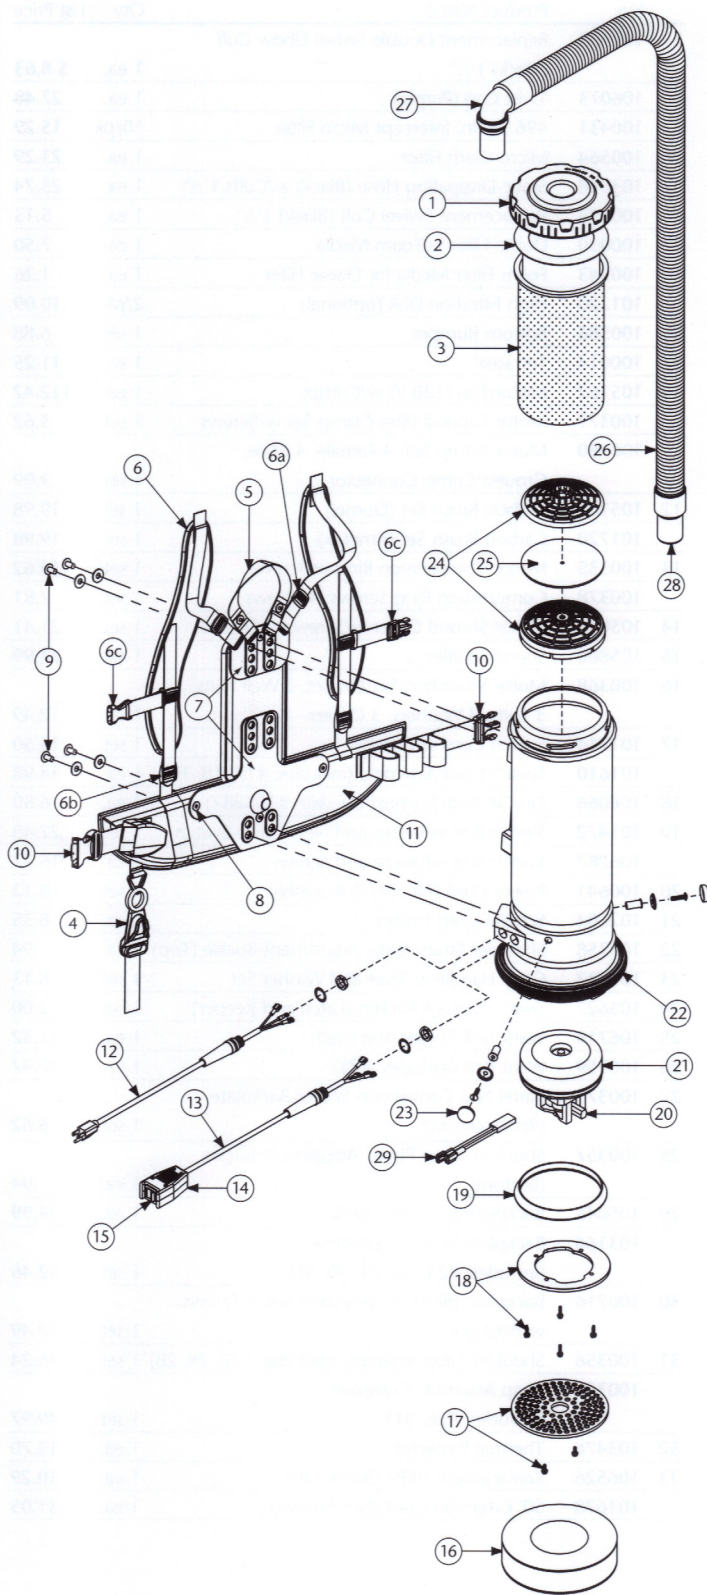

QUARTERVAC PARTS

No.	Product Name	Qty
1	104273 Twist Cap (Black)	1 ea.
2	100431 496 Sq. In. Intercept Micro Filter	10/pk
3	100564 Micro Cloth Filter	1 ea.
4	102604 Schulte Cord Holder	1 ea.
5	101737 Carry Handle w/Rivet and Washer Set	1 set
6	100356 Shoulder Strap Assembly (includes: #6a, 6b, 6c)	1 set
6a	100358 Shoulder Strap Plastic Adjustment Buckle (Top)	1 ea.
6b	100357 Shoulder Strap Plastic Adjustment Buckle (Bottom)	1 ea.
6c	103627 Sternum Strap Buckles (Latch and Keeper)	1 set
7	105046 Backplate (includes: #8)	1 ea.
8	100375 Barrel Nut Connection Set for Backplate (Replacement)	1 set
9	100716 Backplate (Black) Connection Set: 4 Screws w/Washers	1 set
10	106719 Waist Belt Keeper and Latch	1 ea.
11	100359 Waist Belt (includes: #10)	1 ea.
	100354 Strap Assembly Complete (includes: #6, 11)	1 set
	103166 Backplate (Black) System Complete (includes: #5, 6, 7, 9, 11)	1 set
12	100641 Power Cord (18" 14/3) Assembly	1 set
13	101714 Switch Cord w/Crimps	1 set
	101610 Switch Cord Assembly (includes: #13, 14, 15)	1 ea.
14	101472 Switch Box w/Velcro and New Lamb Switch	1 set
	106287 Switch Box w/Velcro and Screws	1 ea.
15	106066 On/Off Switch (must use with 106287)	1 ea.
16	100698 Sound Muffler	1 ea.
17	100352 Plastic Air Diffuser w/Screw Set: 2 Screws	1 set
18	100335 Motor Compression Ring w/Screws	1 set
	100378 Compression Ring Screws: 4 Screws	1 set
19	100014 Tetraseal	1 ea.
20	105697 Carbon Brush Set (Domel Motor)	1 set
	101531 Carbon Brush Set (Ametek Motor) (116309-00)	1 set
	106904 Carbon Brush Set (Ametek Motor) (122157-00)	1 set
21	100422 Motor/Fan (120 V) w/Crimps	1 ea.
	100379 Motor Ground Wire Clamp Set w/Screws	1 set
	100380 Motor Crimp Set: 4 Female, 4 Male, Ground Crimp Connector	1 set
22	100586 Bottom Bumper	1 set
23	100368 Motor Mounting System Set: 3 Well Nuts, 3 Bolts, 3 Washers, 3 Covers	1 set
24	100030 Dome Filter w/Foam Media	1 ea.
25	100343 Foam Filter Media for Dome Filter	1 ea.
	101220 High Filtration Disk (optional)	2/pk
26	103048 Static-Dissipating Hose (Black) w/Cuffs 1 1/2"	1 ea.
27	101928 Replacement Double Swivel Elbow Cuff (Black) 1 1/2"	1 ea.
28	100694 Replacement Swivel Cuff (Black) 1 1/2"	1 ea.
29	103476 Thermal Protector	1 ea.
	101678 50' Extension Cord (Not Shown)	1 ea.