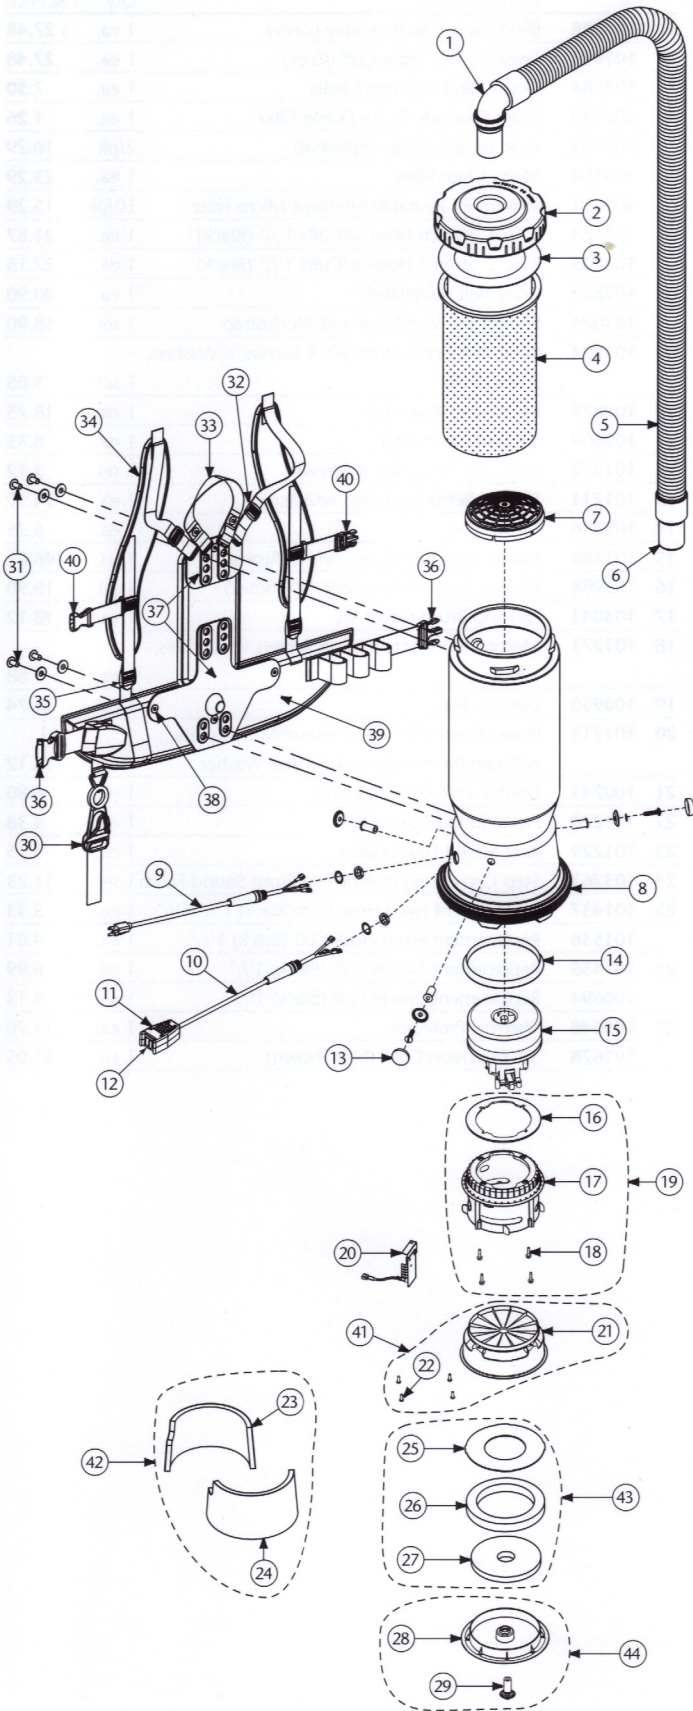

# QUIETPRO BP HEPA PARTS

No.	Product Name	Qty
1	101928 Elbow Cuff, Swivel	1 ea.
2	104273 Twist Cap (Black)	1 ea.
3	100431 496 Sq. In. Intercept Micro Filter	10/pk
4	100564 Micro Cloth Filter	1 ea.
5	103048 Static-Dissipating Hose (Black) w/Cuffs 1 1/2"	1 ea.
6	100694 Replacement Swivel Cuff (Black) 1 1/2"	1 ea.
7	106526 Replacement HEPA Dome Filter	1 ea.
8	100586 Bottom Bumper	1 ea.
9	100641 Power Cord Assembly Complete w/Strain Relief	1 set
10	105748 Switch Cord Assembly Complete F/QuietPro	1 set
11	106287 Switch Box w/Velcro and Screws	1 set
12	105973 On/Off Switch	1 ea.
	105438 On/Off Switch (older style)	1 ea.
13	100368 Motor Mounting System Set: 3 Well Nuts, 3 Bolts, 3 Washers, 3 Covers	1 set
14	100014 Tetraseal, Motor	1 ea.
15	105722 Motor, (120V), 2-Stage (includes: #16)	1 ea.
	105697 Carbon Brush Set (Domel)	1 set
	100424 Carbon Brush Set (Ametek)	1 set
16	105605 Gasket, Motor	1 ea.
17	105149 Cap, Motor	1 ea.
18	105763 Screw, 10-32 x 3/4", Self Tapping	4/pk.
19	105619 Motor Mount Assembly (includes: #16, 17, 18)	1 set
20	105653 Dual Speed Module and Schematic with Thermal Protector	1 ea.
21	105150 Exhaust Housing, Motor	1 ea.
22	105767 Screw, #8 x 1/2", Phillips, Hi/Lo	4/pk.
23	105422 Acoustical Insert, Left	1 ea.
24	105419 Acoustical Insert, Right	1 ea.
25	105337 Ring, Motor Housing, Large	1 ea.
26	105342 Foam, Ring, Motor Housing	1 ea.
27	105343 Foam, Cover, Motor Housing	1 ea.
28	105341 Cover, Motor Housing	1 ea.
29	105613 Motor Mount	1 ea.
30	102604 Shulte Cord Holder	1 ea.
31	100716 Backplate (Blk) Connection Set: 4 Screws w/Washers	1 set
32	100358 Shoulder Strap Plastic Adjustment (Top)	1 ea.
33	101737 Carry Handle w/Rivet and Washer Set	1 set
34	100356 Shoulder Strap Assembly: (includes: #32, 35, 40)	1 set
35	100357 Shoulder Strap Plastic Adjustment (Bottom)	1 ea.
36	106719 Waist Belt Keeper and Latch	1 ea.
37	105046 Backplate (includes: #38)	1 set
	103166 Backplate System Complete (includes: #31, 33, 34, 37, 38, 39)	1 set
	100354 Strap Assembly Complete (includes: #34, 39)	1 set
38	100375 Barrel Nut Connection Set for Backplate (Replacement)	1 set
39	100359 Waist Belt (includes: #36)	1 ea.
40	103627 Sternum Strap Buckles (Latch and Keeper)	1 set
41	105620 Kit, Housing, Exhaust, Motor F/QuietPro (includes: #21, 22)	1 set
42	105621 Kit, Foam, Laminate Acoustical Panels (includes: #23, 24)	1 set
43	105622 Kit, Exhaust, Foam and Ring (includes: #25, 26, 27)	1 set
44	105623 Kit, Cover, Exhaust F/QuietPro (includes: #28, 29)	1 set
	101678 50' Extension Cord (Not Shown)	1 ea.