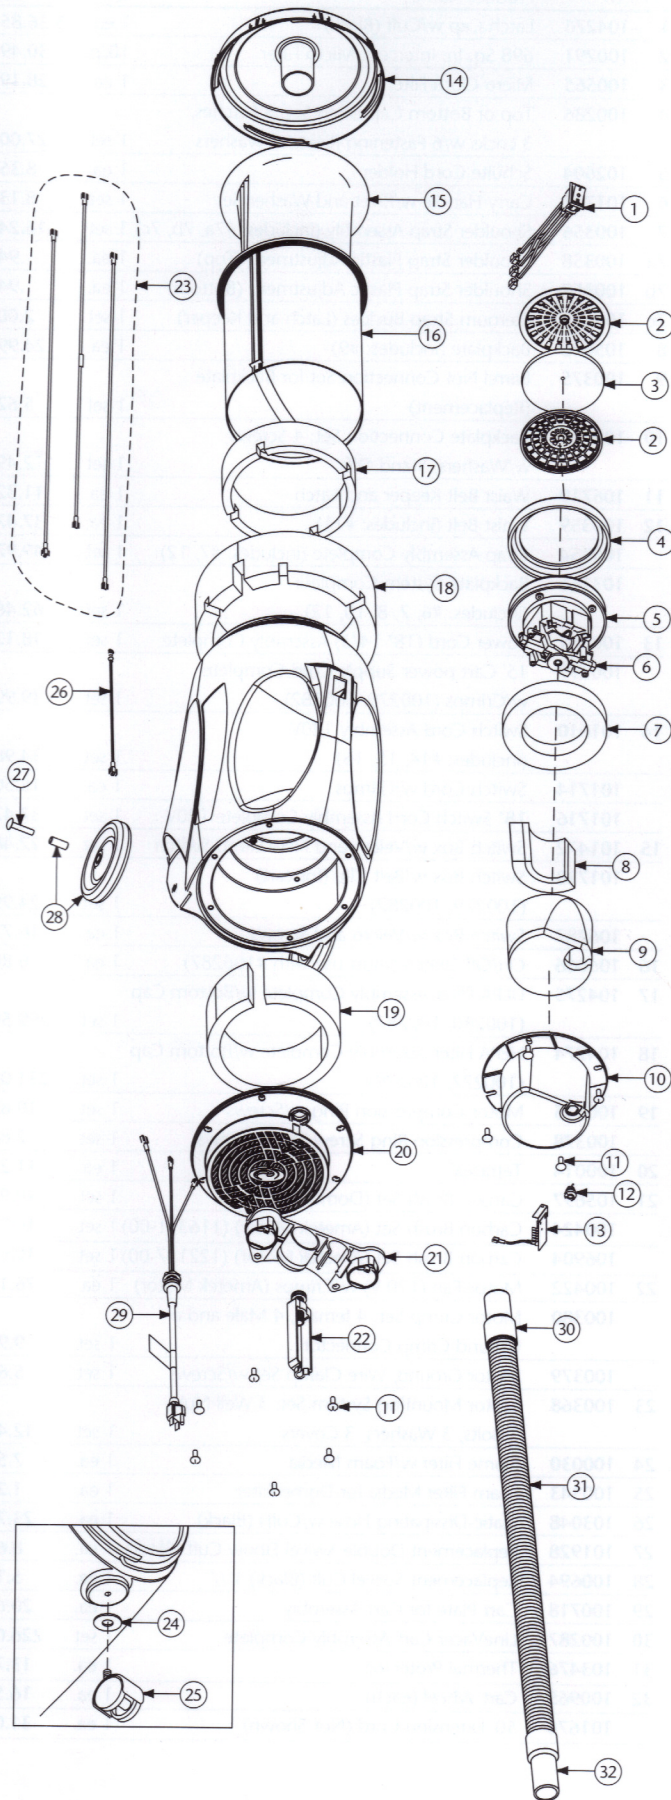

QUIETPRO CN HEPA PARTS

No.	Product Name	Qty.
1	105991 On/Off Switch (2 Stage)	1 ea.
2	102784 Dome Filter w/Filter Media	1 ea.
3	101949 Replacement Foam Media for Dome Filter	1 ea.
	102761 High Filtration Disk (Optional)	2/pk
4	103236 Motor Seal	1 ea.
5	106919 Motor/Fan (120V) w/Crimps (Ametek Motor)	1 ea.
6	105697 Carbon Brush Set (Domel Motor)	1 set
	106904 Carbon Brush Set (Ametek Motor) (122157-00)	1 set
7	105430 Upper Foam Compression Ring	1 ea.
8	105949 Noise Suppression Filter Assembly	1 ea.
9	105948 Noise Suppression Foam	1 ea.
10	103121 Motor Mount	1 ea.
11	103266 Motor Mount and Vented Exhaust Cover Screw Kit	1 set
12	102127 Small Strain Relief	1 ea.
13	105653 Dual Speed Module and Schematic with Thermal Protector	1 ea.
14	103318 Top Cap, Black	1 ea.
15	104544 698 Sq. In. Intercept Micro Filter	10/pk
16	103115 Micro Cloth Filter	1 ea.
17	103125 Foam Inlet Damper B	1 ea.
18	103124 Foam Inlet Damper A	1 ea.
19	103256 Rear Foam Diffuser	1 ea.
20	103638 Replacement HEPA Filter Kit and Mounting Screw (includes: #29)	1 ea.
21	103117 Tool Dock	1 ea.
22	103441 Cord Lock	1 ea.
23	106203 Wire Harness Assembly: 3 Wires and Strain Relief	1 set
24	103545 Conical Washer for Swivel Caster	1 set
25	103114 Swivel Caster	1 ea.
26	106107 Ground Jumper	1 ea.
27	103268 Rear Wheel Mounting Screw Kit: 2 Screws	1 set
28	103267 Rear Wheel Assembly Kit: 2 Wheels, 2 Spacers, 2 Screws	1 set
29	103215 Power Cord (18" 14/3) Assembly w/Locknut and Washer	1 ea.
30	100694 Replacement Swivel Cuff (Black) 1 1/2"	1 ea.
31	103172 78" Static Dissipating Hose w/Cuffs (Black) 1 1/2"	1 set
32	103150 Replacement Long Swivel Cuff (Black) 1 1/2"	1 ea.
	101678 50' Extension Cord (Not Shown)	1 ea.