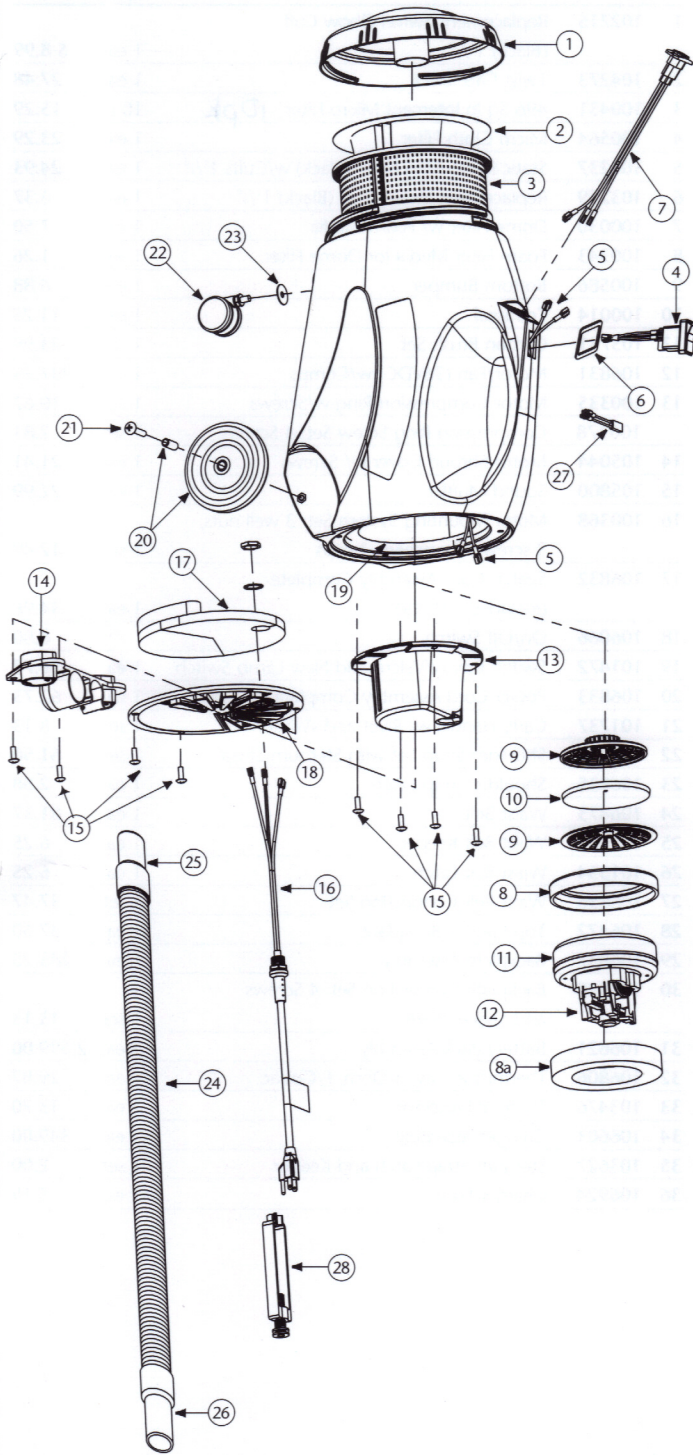

RUNNINGVAC/PROVAC CN PA

No.	Product Name	Qty
1	103318 Top Cap, Black (ProVac CN)	1 ea.
	106889 Top Cap, Purple (RunningVac)	1 ea.
2	104544 698 Sq. In. Intercept Micro Filter	10/pk
3	103115 Micro Cloth Filter	1 ea.
4	103327 On/Off Switch (includes: 2 ea. of #6)	1 ea.
5	103212 Wire Harness Assembly: 3 Wires and Strain Relief	1 set
6	106110 Gasket	1 ea.
7	105047 Receptacle Assembly for Powerhead (ProVac CN Only)	1 ea.
8	103236 Motor Seal	1 ea.
8a	105430 Upper Foam Compression Ring	1 ea.
9	102784 Dome Filter w/Filter Media	1 ea.
10	101949 Replacement Foam Media for Dome Filter	1 ea.
	102761 High Filtration Disk (Optional)	2/pk
11	105687 Motor/Fan (120V)	1 ea.
12	105164 Carbon Brush Set (Domel Motor)	1 set
	101720 Carbon Brush Set (Ametek Motor)	1 set
13	103121 Motor Mount	1 ea.
14	103117 Tool Dock	1 ea.
15	103266 Motor Mount and Vented Exhaust Cover Screw Kit	1 set
16	103215 Power Cord (18" 14/3) Assembly w/Locknut and Washer	1 ea.
17	103123 Exhaust Foam	1 ea.
18	103360 Cover Assembly, Vented Exhaust	1 ea.
19	103256 Rear Foam Diffuser	1 ea.
	103124 Foam Inlet Damper A (not shown)	1 ea.
	103125 Foam Inlet Damper B (not shown)	1 ea.
20	103267 Rear Wheel Assembly Kit: 2 Wheels, 2 Spacers, 2 Screws	1 set
21	103268 Rear Wheel Mounting Screw Kit: 2 Screws	1 set
22	103114 Swivel Caster (Front Wheel)	1 ea.
23	103545 Conical Washer for Swivel Caster	1 set
24	103172 78" Static Dissipating Hose w/Cuffs (Black) 1 1/2"	1 set
25	100694 Replacement Swivel Cuff (Black) 1 1/2"	1 ea.
26	103150 Replacement Long Swivel Cuff (Black) 1 1/2"	1 ea.
	101678 50' Extension Cord (Not Shown)	1 ea.
27	103476 Thermal Protector	1 ea.
28	103441 Cord Lock	1 ea.