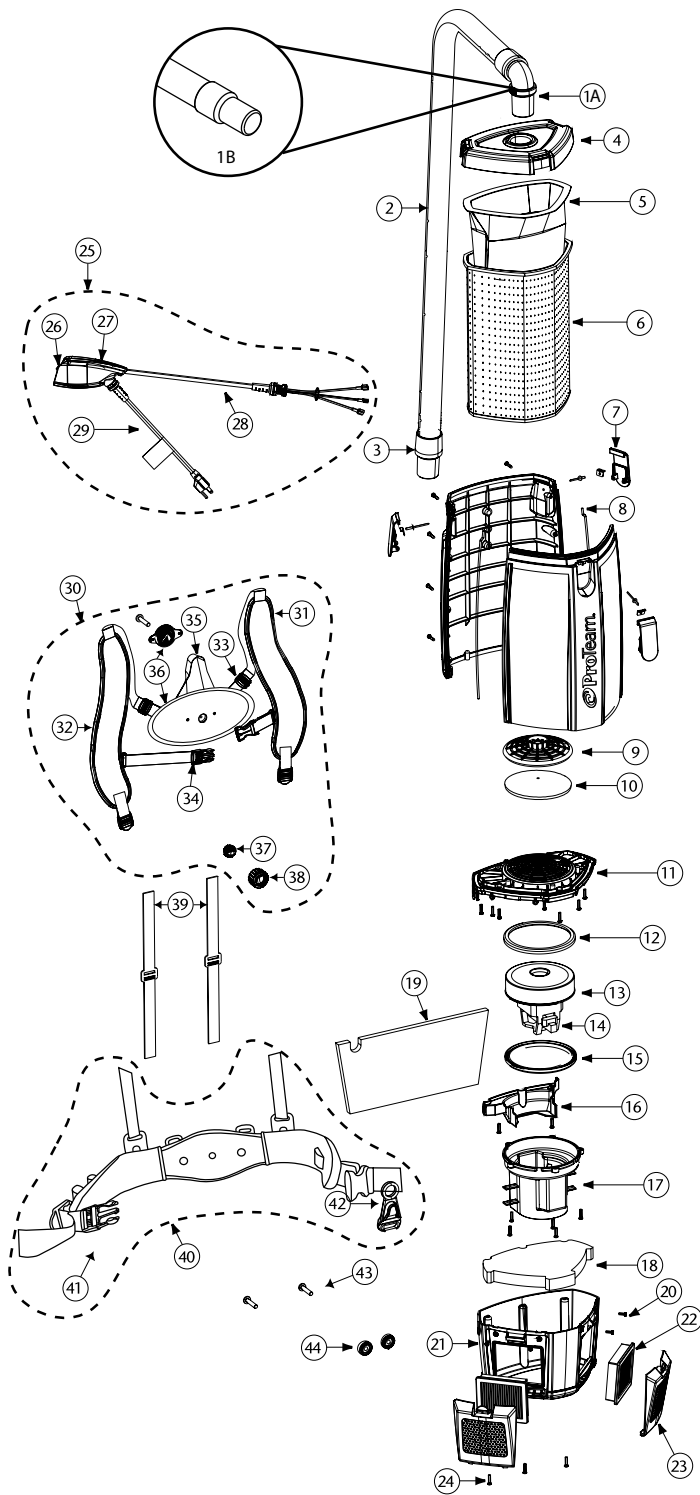

SUPER COACH PRO 6 & 10/PROVAC FS 6 PARTS

No.	Product Name	Qty
1A	101928 Replacement Double Swivel Elbow Cuff	1 ea.
1B	100694 Replacement Double Swivel Straight Cuff (PV FS)	1 ea.
2	103048 Static-Dissipating Hose w/Cuffs	1 ea.
	100505 Static-Dissipating Hose w/Straight Cuffs (PV FS)	1 ea.
3	100694 Replacement Swivel Cuff 1 1/2"	1 ea.
4	833948 Purple Cap	1 ea.
	833948-1 Black Cap (PV FS)	1 ea.
5	107313 Intercept Micro Filter (SCP 10)	10/pk
	107314 Intercept Micro Filter (SCP 6 & PV FS)	10/pk
6	834000 Micro Cloth Filter (SCP 10)	1 ea.
	834072 Micro Cloth Filter (SCP 6 & PV FS)	1 ea.
7	510179 Latch and Retainer w/Lock Nut & Screw	1 set
8	510180 Gasket for Tank (SCP 10)	2 ea.
	510181 Gasket for Tank (SCP 6 & PV FS)	2 ea.
9	510183 Dome Filter w/Foam Media (includes: 10)	1 set
10	510184 Foam Filter Media for Dome Filter	1 ea.
11	510193 Upper Motor Support w/Gasket	1 set
12	833951 Upper Motor Gasket	1 ea.
13	834036 Motor/Fan (120 V)	1 ea.
14	101720 Carbon Brush Set	1 set
15	833952 Lower Motor Gasket	1 ea.
16	510185 Cover Wire w/ 2 screws	1 set
17	510194 Lower Motor Support (5 screws)	1 set
18	834042 Triangular Lower Foam Pad	1 ea.
19	834043 Rectangular Upper Foam Pad	1 ea.
20	808380-0 Screw Pan CR #8 x 1/2"	1 ea.
21	510188 Housing Assembly Lower w/Screws	1 set
22	107315 HEPA Filter (2 pack)	1 set
23	833954 Exhaust Filter Door	1 ea.
24	808380-22 Screw Pan CR #8 x 3/4"	1 ea.
25	834037 Switch Cord and Power Cord Assembly (includes: 26-29)	1 set
26	106066 On/Off Switch	1 ea.
27	107043 Switch Box	1 set
28	834038 Pigtail Assembly	1 set
29	834165 Power Cord Assembly	1 set
30	510190 Upper Harness Assembly (includes: 31-38)	1 set
31	834058 Shoulder & Sternum Strap Lefthand	1 ea.
32	834059 Shoulder & Sternum Strap Righthand	1 ea.
33	100358 Shoulder Strap Adjustment Buckle	1 ea.
34	510191 Sternum Strap Buckle (latch and keeper)	1 set
35	101737 Carry Handle w/Rivet Set	1 set
36	834049 Upper Pad Harness	1 set
37	834050 Pivoting Ball	1 ea.
38	834053 Outer Support Retainer	1 ea.
39	510192 Tensioning Straps	1 set
40	834055 Lower Harness Assembly (includes: 41, 42)	1 set
41	106719 Waist Belt Keeper and Latch	1 set
42	102604 Cord Holder	1 ea.
43	834051 5/16" - 18x1 - 3/8" Lock Screw (2 screws)	1 set
44	510186 Harness Spacers	2 ea.
45	101678 50' Extension Cord (Not Shown)	1 ea.