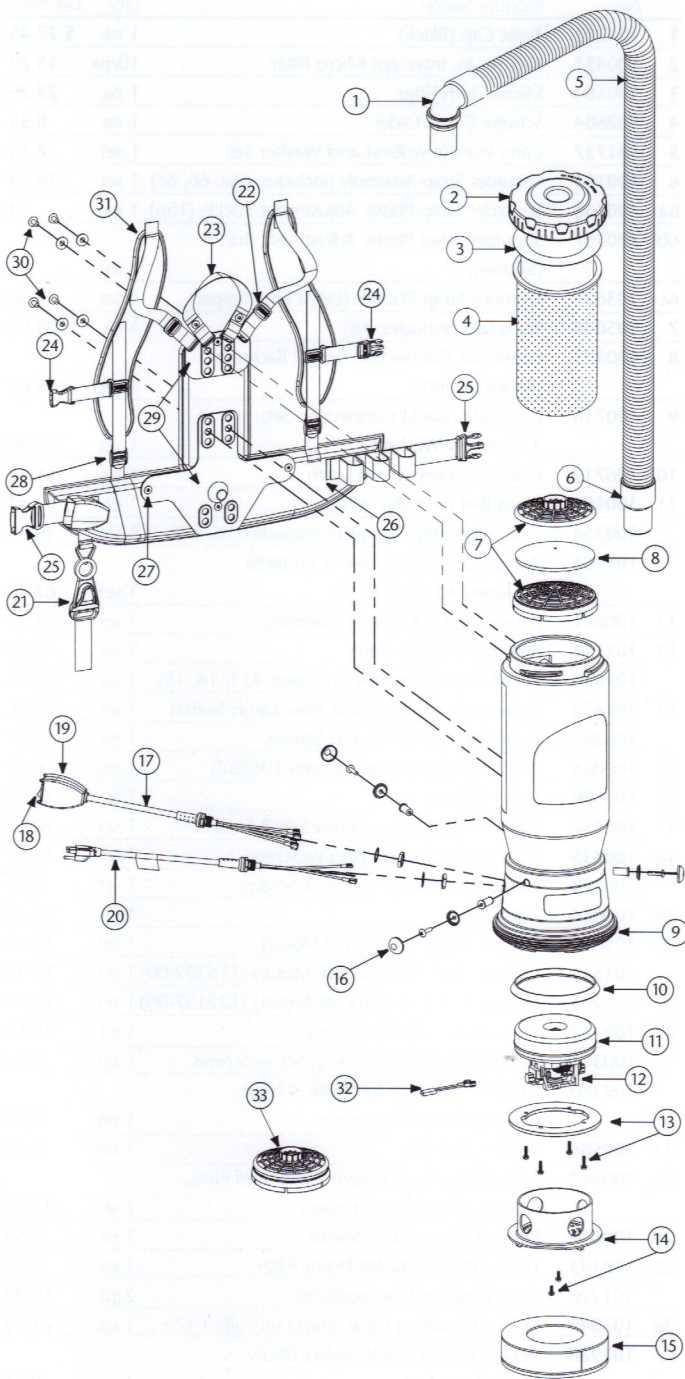

SUPER QUARTERVAC/SUPER QUARTERVAC HEPA PA

No.	Product Name	Qty
1	101928 Replacement Double Swivel Elbow Cuff (Black) 1 1/2"	1 ea.
2	106073 Twist Cap (Purple)	1 ea.
3	100431 496 Sq. In. Intercept Micro Filter	10/pk
4	100564 Micro Cloth Filter	1 ea.
5	103048 Static-Dissipating Hose (Black) w/Cuffs 1 1/2"	1 ea.
6	100694 Replacement Swivel Cuff (Black) 1 1/2"	1 ea.
7	100030 Dome Filter w/Foam Media	1 ea.
8	100343 Foam Filter Media for Dome Filter	1 ea.
	101220 High Filtration Disk (optional)	2/pk
9	100586 Bottom Bumper	1 set
10	100014 Tetraseal	1 ea.
11	105162 Motor/Fan (120 V) w/Crimps	1 ea.
	100379 Motor Ground Wire Clamp Set w/Screws	1 set
	100380 Motor Crimp Set: 4 Female, 4 Male, Ground Crimp Connector	1 set
12	105164 Carbon Brush Set (Domel)	1 set
	101720 Carbon Brush Set (Ametek)	1 set
13	100335 Motor Compression Ring w/Screws	1 set
	100378 Compression Ring Screws: 4 Screws	1 set
14	105044 Motor Shroud Cover w/Screws: 2 Screws	1 set
15	105800 Sound Muffler	1 ea.
16	100368 Motor Mounting System Set: 3 Well Nuts, 3 Bolts, 3 Washers, 3 Covers	1 set
17	101714 Switch Cord w/Crimps	1 set
	101610 Switch Cord Assembly (includes: #17, 18, 19)	1 ea.
18	106066 On/Off Switch (must use with #106287)	1 ea.
19	101472 Switch Box w/Velcro and New Lamb Switch	1 set
	106287 Switch Box w/Velcro and Screws	1 ea.
20	100641 Power Cord (18" 14/3) Assembly	1 set
21	102604 Schulte Cord Holder	1 ea.
22	100358 Shoulder Strap Plastic Adjustment Buckle (Top)	1 ea.
23	101737 Carry Handle w/Rivet and Washer Set	1 set
24	103627 Sternum Strap Buckles (Latch and Keeper)	1 set
25	106719 Waist Belt Keeper and Latch	1 ea.
26	100359 Waist Belt (includes: #25)	1 ea.
27	100375 Barrel Nut Connection Set for Backplate (Replacement)	1 set
28	100357 Shoulder Strap Plastic Adjustment Buckle (Bottom)	1 ea.
29	105046 Backplate (includes: #27)	1 ea.
	103166 Backplate System Complete (includes: #23, 26, 29, 30, 31)	1 set
30	100716 Backplate (Black) Connection Set: 4 Screws w/Washers	1 set
31	100356 Shoulder Strap Assembly (includes: #22, 24, 28)	1 set
	100354 Strap Assembly Complete (includes: #26, 31)	1 set
32	103476 Thermal Protector	1 ea.
33	106526 Replacement HEPA Dome Filter	1 ea.
	101678 50' Extension Cord (Not Shown)	1 ea.