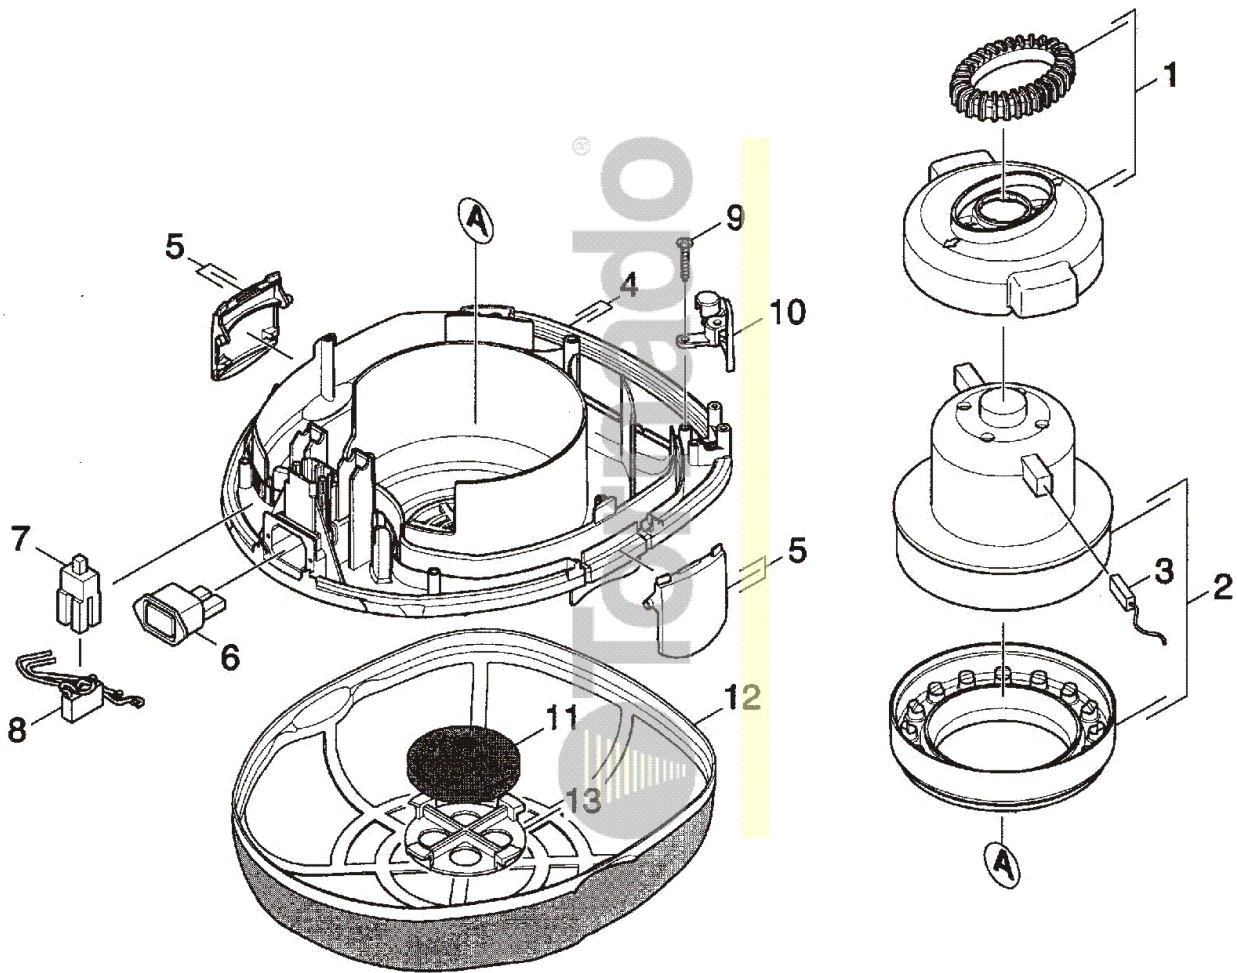

No.	Number	Qty	Description
1	K40690010	1	COVER
2	K73140320	1	STRAIGHT PIN 5M6 X 50
3	K50325970	1	CATCH FOR CABLE
4	K66475470	1	POWER CABLE
5	K43240190	1	CALIPER
6	K73031550	2	SCREW 5 X 100
7	K46920310	1	AIR CIRCULATION
8	K64148020	1	FILTER
9	K50325690	1	GRATE
10	K64148010	1	FILTER HEPA
11	K53217270	1	HANDLE T12/1

No.	Number	Qty	Description
1	K40705300	1	TANK
2	K53430220	1	SPRING CLIP
3	K64357070	2	CASTOR
4	K45152520	1	WHEEL
5	K73030860	2	SCREW 5X30 -10.9-A2R (IN6RD)

No.	Number	Qty	Description
1	K46050710	1	HOUSING
2	K46100660	1	VACUUM MOTOR
3	K66102580	1	CARBON BRUSH SET
4	K46050700	1	HOUSING
5	K50325680	2	LOCKING STRAP
6	K66462000	1	SOCKET
7	K66302140	1	SWITCH ON-OFF
8	K48393330	1	ELECTRIC
9	K73030840	2	SCREW 4 X 25
10	K50326720	1	PULL RELIEF
11	K64146110	1	MOTOR PROTECTION FILTER
12	K57316190	1	FILTERING BASKET
13	K50326740	1	MOLDED PART