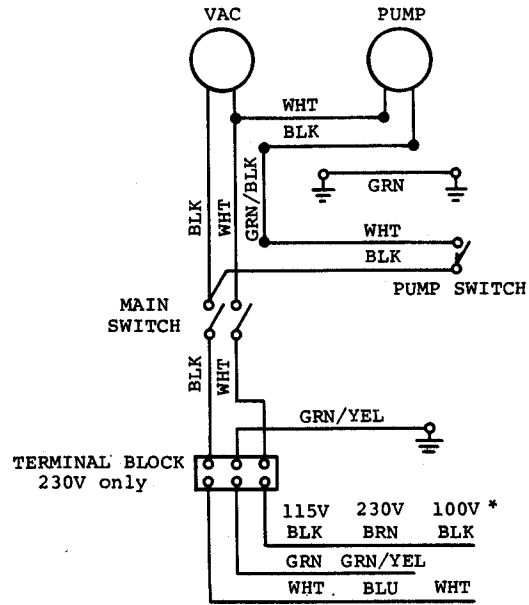

*100V HAS NO GROUND LEAD

017921