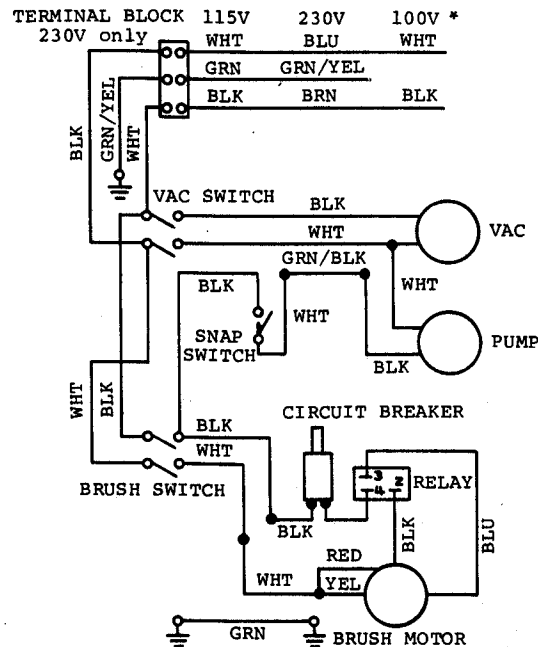

POWER TEMPEST PUMP

Item	Part No.	Qty	Description
1	260928	1	Tube, 1/2 x 8.5
2	244969	1	Clamp, Hose
3	443972	1	Barb, Hose 1/2
4	757289	2	Coupling, NPT
5	260905	1	Filter Inlet
6	753689	2	Nipple, 3/8 NPT x 2" Long
7	757310	2	Elbow, 3/8 NPT
8	752730	1	Nipple, Close 3/8 NPT
9	002124	4	Screw, Pan Head #10-24 x 5/8
10	002605	4	Nut, Flex Lock #10-24
11	261331	1	Tube, PVC 1/2 x 6-1/2
12	155640	1	Barb, Hose 3/8 x 1/4
13	745543	1	Adapter, Bulk Head 1/4
14	900024	1	Elbow, Male St Flare TSB 474 - G6
15	260906	1	Tube Assembly
16	900567	1	Connector Male Flare
17	260904	1	Pump Assembly 115V TSB 430 - G11, TSB 482 - G5
	260940	1	Pump Assembly 230V TSB 430-G11, TSB 482-G5
*	260741	1	Valve Kit
*	260740	1	Diaphragm Kit
*	503013	1	Pressure Switch
*	503030	1	Check Valve Kit
*	260727	1	Pump Head 230V
*	260728	1	Upper Housing Kit

* = Repair Parts For Pump

*100V HAS NO GROUND LEAD

017921

TEMPEST

*100V HAS NO GROUND LEAD

017925

POWER TEMPEST