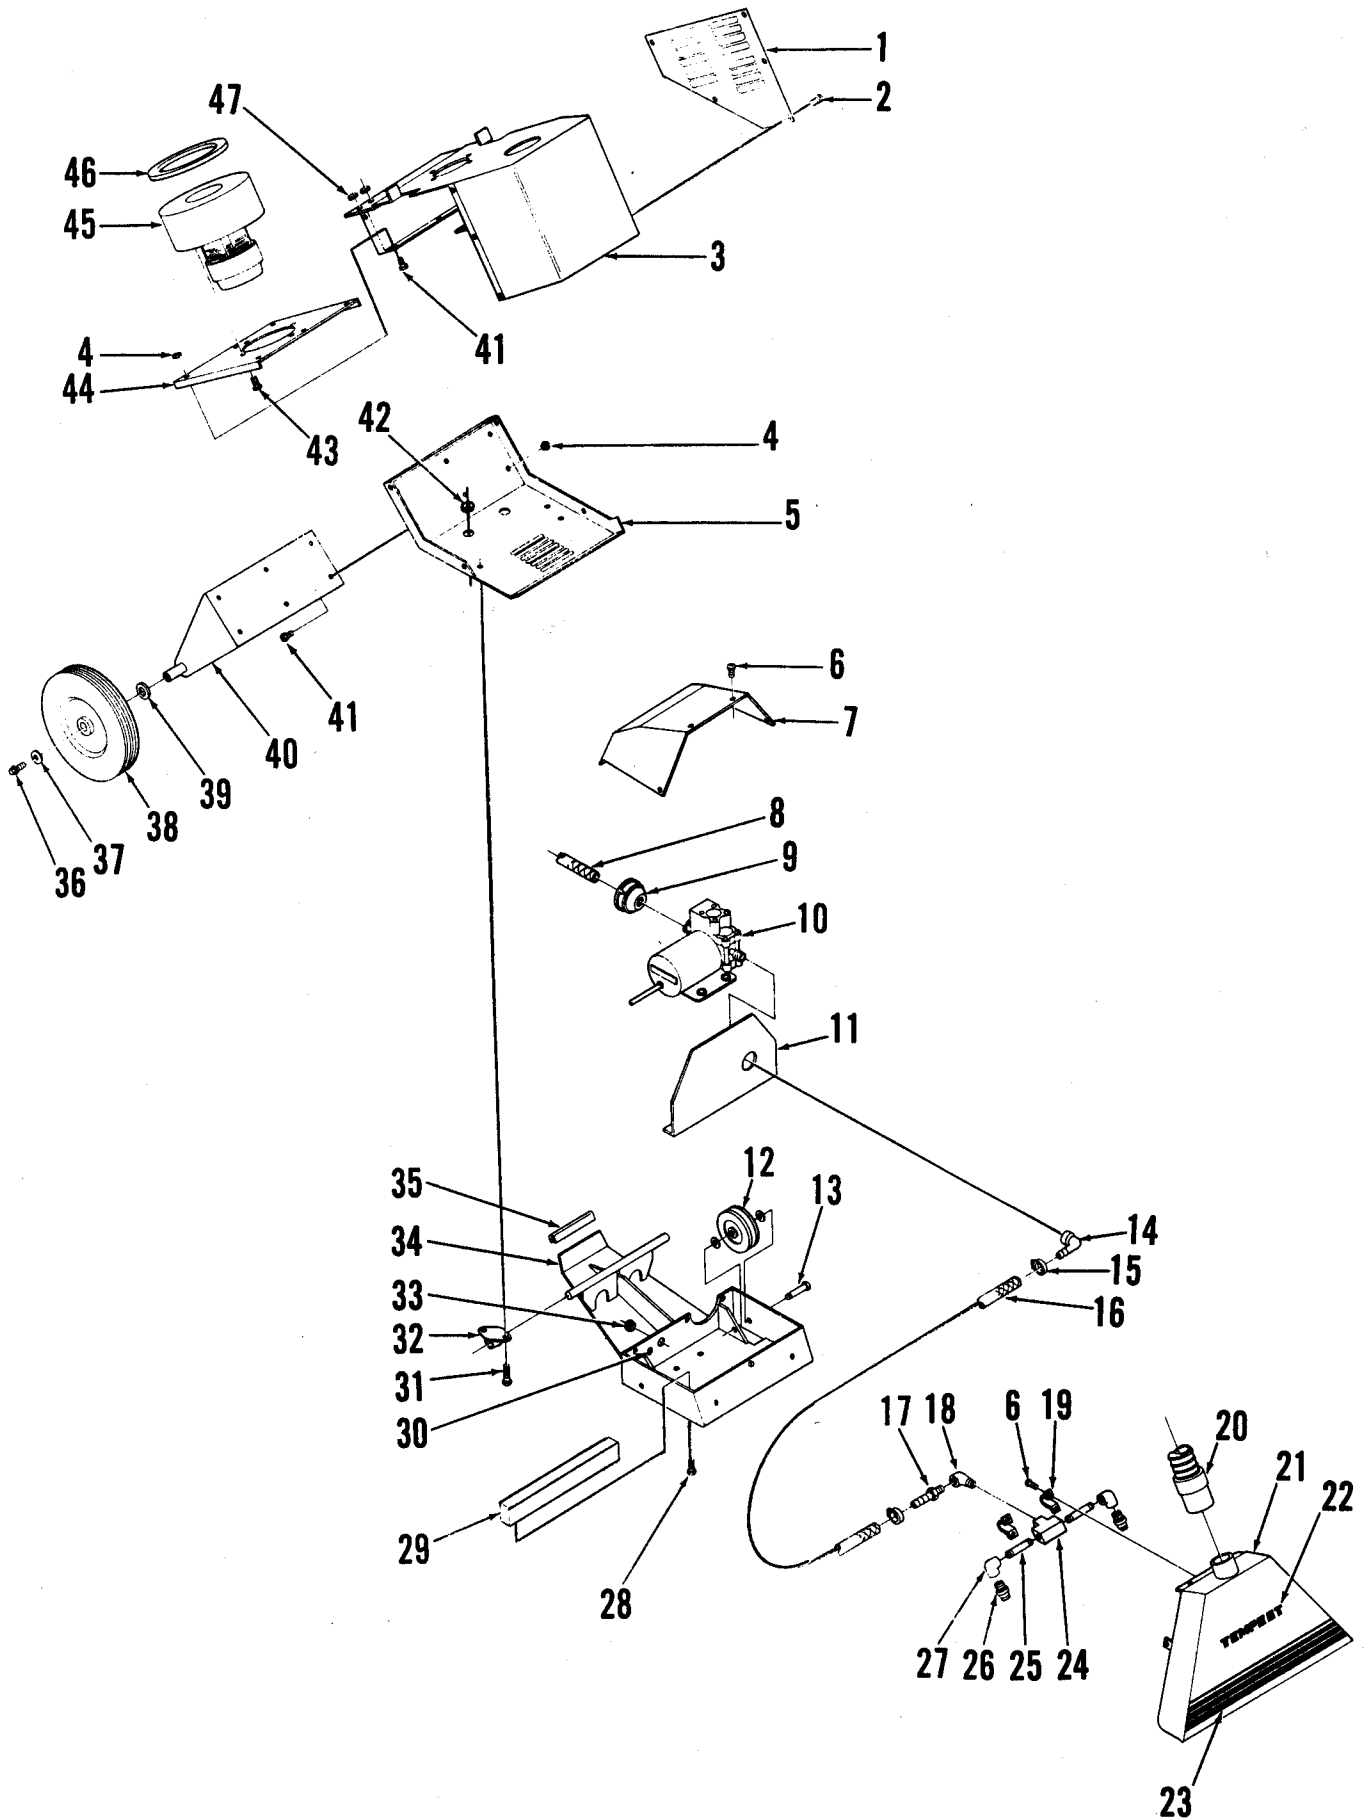

TANK ASSEMBLIES

Item	Part No.	Qty	Description	Item	Part No.	Qty	Description
1	260834	1	Cover Assembly (includes #2)	52	002549	1	Screw, #10-32 x 3/8 HP5
2	260826	1	Gasket, Cover		017916	1	Decal, Switch
3	260822	1	Screen, Cup TSB 446 - G10	53	017924	1	Decal, Switch Power Tempest
4	260816	1	Tube Weldment	54	207075	1	Switch, DPST
5	900043	5	Screw, SS		207075	2	Switch, DPST Power Tempest
6	260821	1	Shield	55	756514	1	Boot, Switch TSB 474 - G6
7	260754	1	Tank, Recovery Routed		756514	2	Boot, Switch Power Tempest
8	017918	1	Decal, Pump Switch	56	584968	1	Power Cord, 16/3
9	260835	1	Cover	57	162736	1	Strain Relief
10	260752	1	Tank, Solution Routed	58	513059	1	Washer
11	017917	1	Decal, Logo	59	260791	1	Panel, Pouch
12	017915	1	Decal, Advance	60	001833	2	Screw, 1/4-20 x 1-1/2
13	017913	1	Decal, Stripe Front	61	260788	1	Brace, Tank
14	900039	2	O-Ring	62	002043	4	Screw, Pan Head #10-24 x 3/8
15	260837	2	Washer	63	260845	1	Spring Grip Fastener 3/16
16	002305	2	Nut, Hex Jam 7/16-20	64	321087	1	Spring
17	260841	2	Tube, 1/4 x 7 Nylo Braid	65	001952	2	Washer, Shakeproof #4
18	756364	4	Clamp, Hose SAE #4	66	001986	2	Nut, Hex #4-40
19	470111	2	Barb, 1/4 x 1/4 Brass	67	002552	4	Screw, 1/4-20 x 1-1/4 HP5
20	260930	1	Tube Tempest	68	260792	1	Switch Lever Weldment
	260928	1	Tube Power Tempest	69	260829	1	Handle Assembly
21	219932	2	Hose Clamp SAE 6				
22	373456	1	Barb, 1/2 x 1/4 Brass				* Accessory Tool Connection Parts TSB 474 - G6
23	340782	1	Elbow, 1/4 x 90 Brass				
24	249902	1	Spring Washer				
25	002319	2	Washer, 9/16 SAE				
26	372506	1	Tee, Branch 1/4 Brass				
27	260814	2	Barb, Drain				
28	260120	1	Gasket				
29	260820	1	Hose, Recovery Assembly				
30	002030	4	Screw, 1/4-20 x 5/8				
31	209642	1	Gasket, 2.1 ID x 2.80 OD				
32	244969	1	Clamp, Hose				
33	260828	1	Hose, Drain				
34	261297	1	Tube				
35	260098	1	Plug				
36	260911	1	Tube Weldment, Left				
37	260784	1	Tube Weldment, Right				
38	260929	1	Insulator, Paper				
39	358992	1	Switch, Snap				
40	002183	2	Screw, #4-40 x 7/8				
41	260787	1	Panel, Recovery Tank				
42		1	Ground Screw				
43	327409	1	Bushing, Heyco				
44	014119	1	Decal, Ground Symbol				
45	002511	18	Screw, #10-24 x 3/8 HP5				
46	017914	2	Decal, Stripe, Side				
47	260789	1	Panel, Electric				
48	002349	6	Nut, Hex #10-24				
49	200441	1	Nut, Strain Relief				
	260858	1	Nut, Strain Relief Power Tempest				
50	200115	1	Washer				
51	260790	1	Cover, Electrical Panel				